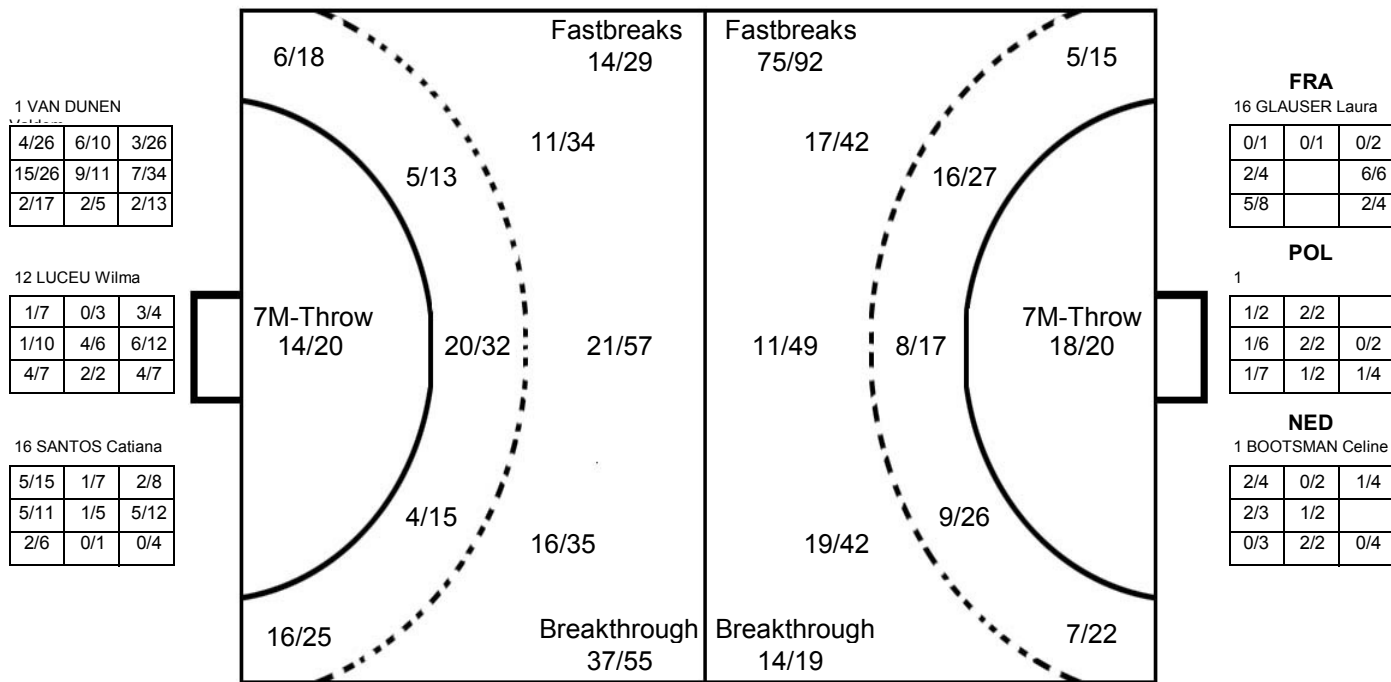

COURT PLAYER: GOALS/SHOTS

GOALKEEPER: SAVED/SHOTS

TEAM TOTALS	GOALS	SAVED	MISSED	POST	BLOCKED	TOTAL	%
Field Shot	48	29	20	6	22	125	38.4%
Line Shot	29	14	10	7		60	48.3%
Side Shot	22	16	2	3		43	51.2%
Fastbreak	14	6	4	3	2	29	48.3%
Breakthrough	37	9	3	6		55	67.3%
Free Throw				1		1	0.0%
7M-Throw	14	5	1			20	70.0%

Played

STAGE	MATCH	PLAYED	SCORE
Preliminary	11	FRA	15:33 (6:16)
Preliminary	19	AUT	20:30 (9:16)
Preliminary	35	POL	20:27 (13:12)
Preliminary	39	RUS	28:37 (9:17)
Preliminary	51	JPN	30:27 (15:14)
President Cup	79	NED	29:34 (13:17)
Place 19-20	83	ARG	22:11 (10:4)

XVIII WOMEN'S JUNIOR WORLD CHAMPIONSHIP IN CZE
TOTAL SHOT REPORT

UP TO MATCH 88

120701088-42-1/1

ANGOLA

1 VAN DUNEN Valdem [] [] [] [] [] [] [] [] [] Post - 0 Miss - 0 Block - 0	3 YANDA Jocelina 9 2 4 8 2 3 6 [] 7 Post - 5 Miss - 1 Block - 1	4 CAILO Irina [] [] [] [] [] [] [] [] [] Post - 1 Miss - 0 Block - 0	5 CAZANGA Suzeth 2 1 1 2 [] [] 1 [] 2 Post - 0 Miss - 10 Block - 3	7 EDUARDO Isabel 2 [] [] [] [] [] 1 [] [] Post - 1 Miss - 1 Block - 4	8 MACHADO Juliana 1 3 [] 5 1 2 [] 1 4 Post - 3 Miss - 2 Block - 2	9 KASSOMA Albertin 2 [] [] 1 1 4 4 [] [] Post - 1 Miss - 4 Block - 3	10 QUINZOLE Iovania [] [] [] 1 1 4 [] [] [] Post - 2 Miss - 1 Block - 2
11 BARROS Ana P 2 2 1 2 1 3 4 1 [] Post - 2 Miss - 1 Block - 1	12 LUCEU Wilma [] [] [] [] [] [] [] [] [] Post - 0 Miss - 0 Block - 0	13 LUIS Sara 2 [] [] 2 [] 6 2 1 3 Post - 2 Miss - 2 Block - 0	14 KANKA Ngalula 2 2 1 2 [] [] 3 [] 3 Post - 6 Miss - 8 Block - 3	15 MAMBRIO A. [] 1 [] 1 1 3 3 [] [] Post - 2 Miss - 7 Block - 5	16 SANTOS Catiana [] [] [] [] [] [] [] [] [] Post - 0 Miss - 0 Block - 0	17 ROQUE Antonica [] [] [] 1 [] [] [] [] [] Post - 1 Miss - 3 Block - 0	18 VENANCIO Liliana [] [] [] [] [] [] 1 [] [] Post - 0 Miss - 0 Block - 0