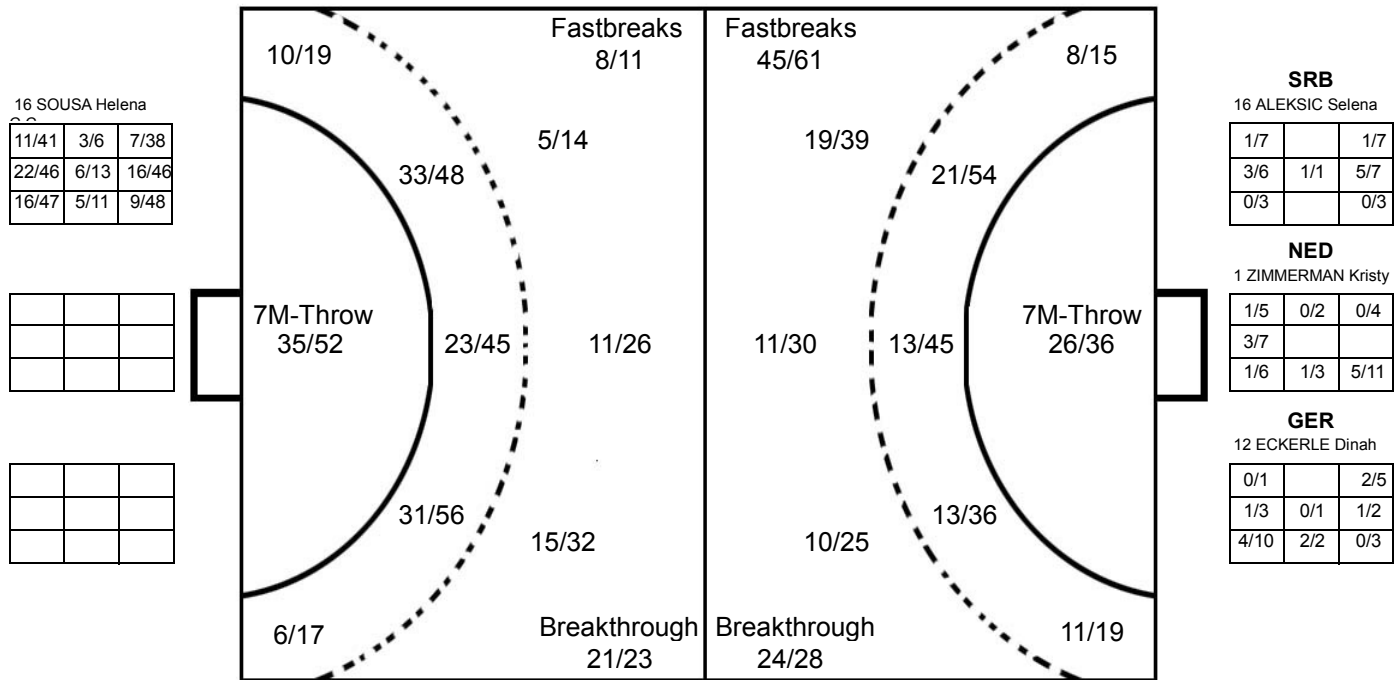

Played

STAGE	MATCH	PLAYED	SCORE
Preliminary	4	DEN	30:34 (12:15)
Preliminary	22	NED	32:35 (16:20)
Preliminary	36	SRB	24:28 (14:14)
Preliminary	48	ARG	24:29 (13:18)
Preliminary	53	GER	25:34 (14:16)
President Cup	71	KAZ	33:20 (17:10)
Place 21-22	84	TUN	30:21 (17:12)

2014 WOMEN'S JUNIOR WORLD CHAMPIONSHIP IN CRO
TOTAL SHOT REPORT

UP TO MATCH 84

201411084-42-1/1

ANGOLA

Table listing player statistics for Angola, including names like SANTOS Antonia L, MACHADO Juliana, CESAR Kassia J, etc., and their respective goal counts in a grid format.

Statistics for player 16 SOUSA Helena: 11/41, 3/6, 7/38; 22/46, 6/13, 16/46; 16/47, 5/11, 9/48

Empty 3x3 grid for statistics

Empty 3x3 grid for statistics

Statistics for SRB player 16 ALEKSIC Selena: 1/7, 3/6, 0/3; 1/7, 5/7, 0/3