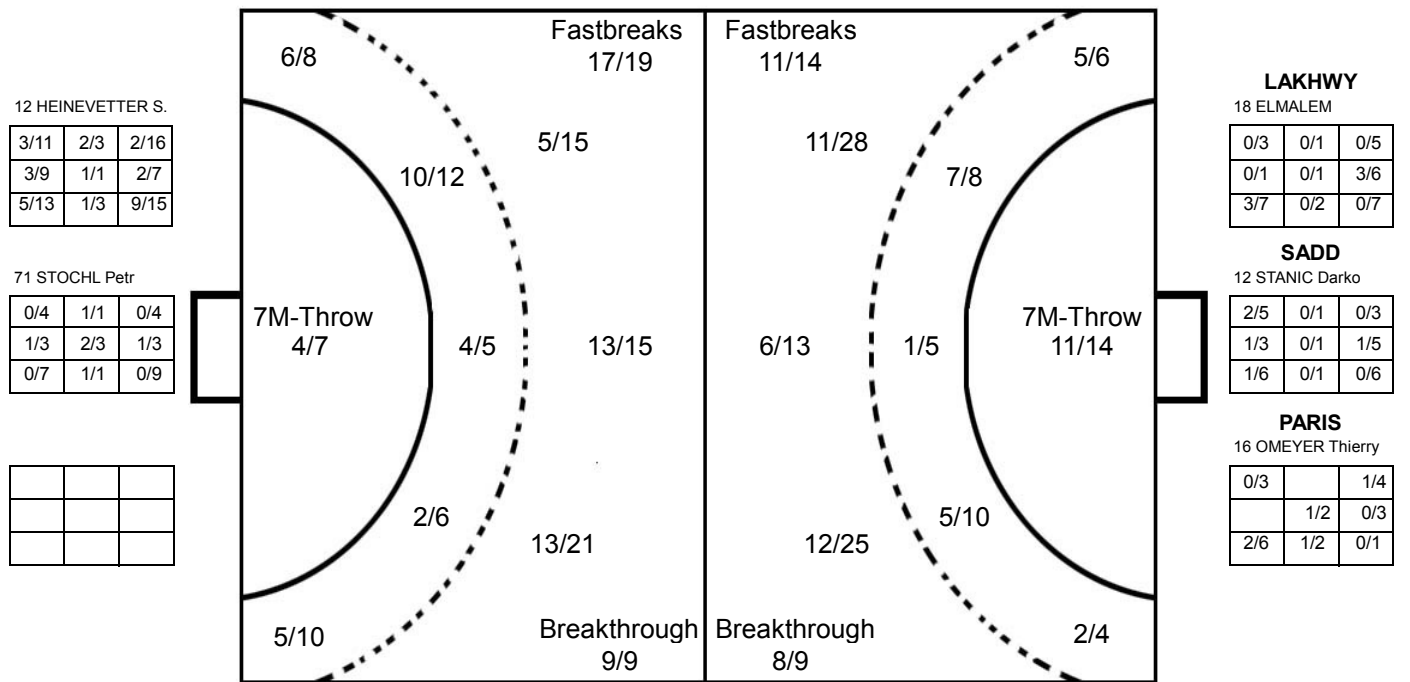

IHF SUPER GLOBE QATAR 2016

TOTAL SHOT REPORT

UP TO MATCH 12

201613012-42-1/1

FUCHSE BERLIN(GER)

Table of player statistics for Fuchse Berlin, including names like WIEDE Fabian, ELISSON Bjarki, VUKOVIC Drago, etc., and their respective shot statistics.

Table of opponent statistics for SADD, LAKHWY, and PARIS, including player names like BANNOUR Amin, ELAHMAR Ahmed, HANSEN Mikkel, etc., and their shot statistics.