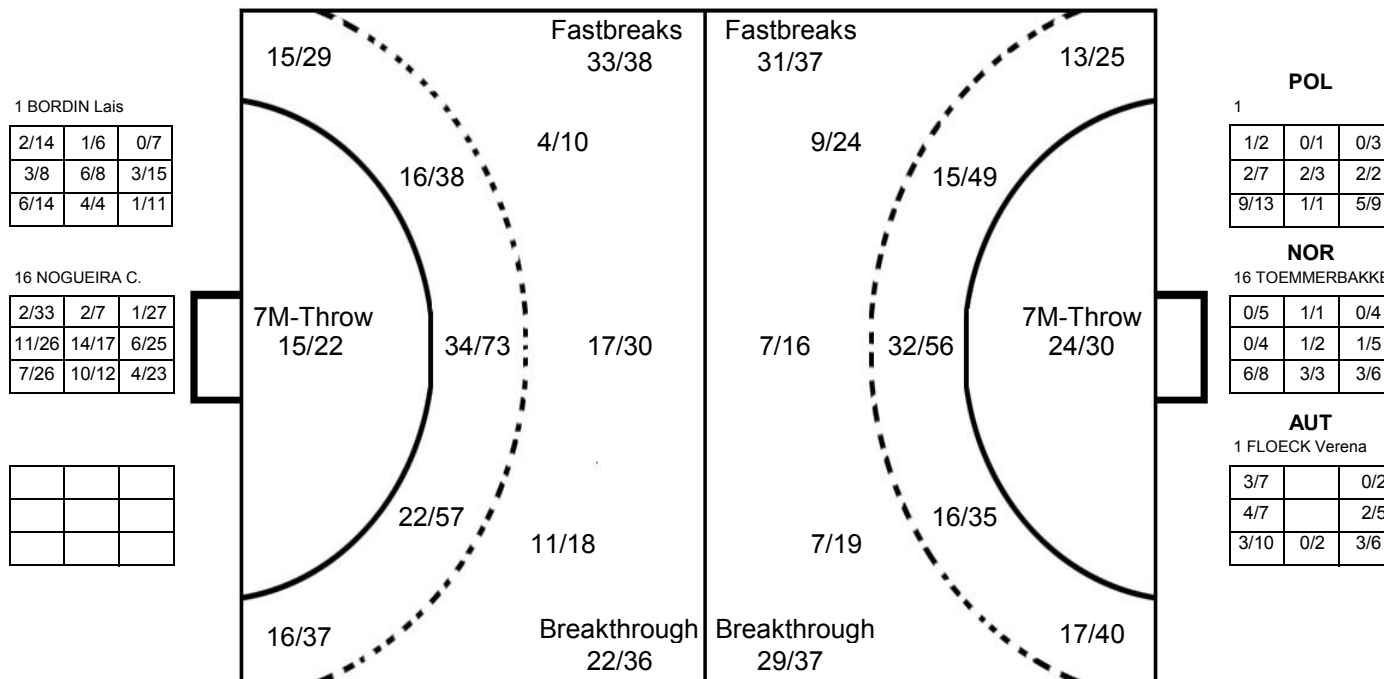

XVIII WOMEN'S JUNIOR WORLD CHAMPIONSHIP IN CZE
TOTAL SHOT REPORT

UP TO MATCH 98

120701098-42-1/1

BRAZIL

1 BORDIN Lais	2 RODRIGUES Debora	4 DE OLIVEIRA S. D	5 HOLTZ Maria P.	7 MALTA V. Juliana	8 COSTA Mariana	9 BATISTA Patricia	10 FAIS M. Larissa
<table border="1"><tr><td></td><td></td><td></td></tr><tr><td></td><td></td><td></td></tr><tr><td></td><td></td><td></td></tr></table>	<table border="1"><tr><td></td><td>1</td><td></td></tr><tr><td></td><td></td><td></td></tr><tr><td></td><td></td><td></td></tr></table>	<table border="1"><tr><td>1</td><td>1</td><td></td></tr><tr><td>5</td><td>2</td><td></td></tr><tr><td>5</td><td>1</td><td>3</td></tr></table>	<table border="1"><tr><td></td><td></td><td></td></tr><tr><td></td><td></td><td></td></tr><tr><td></td><td></td><td></td></tr></table>	<table border="1"><tr><td>11</td><td>1</td><td>4</td></tr><tr><td>7</td><td></td><td>4</td></tr><tr><td>7</td><td></td><td>3</td></tr></table>	<table border="1"><tr><td>2</td><td>2</td><td></td></tr><tr><td></td><td></td><td></td></tr><tr><td></td><td></td><td></td></tr></table>	<table border="1"><tr><td>4</td><td>1</td><td>3</td></tr><tr><td>3</td><td>1</td><td>4</td></tr><tr><td>2</td><td></td><td>1</td></tr></table>	<table border="1"><tr><td>1</td><td>1</td><td>6</td></tr><tr><td>3</td><td>3</td><td>1</td></tr><tr><td>1</td><td></td><td>2</td></tr></table>
Post - 0 Miss - 0 Block - 0	Post - 0 Miss - 1 Block - 0	Post - 3 Miss - 0 Block - 0	Post - 0 Miss - 0 Block - 1	Post - 3 Miss - 6 Block - 2	Post - 0 Miss - 0 Block - 0	Post - 3 Miss - 5 Block - 3	Post - 1 Miss - 2 Block - 0
11 GOMES Francielle	13 DIANE Patricia	14 PONTES Deborah	15 BATTENDIERI Ana	16 NOGUEIRA C.	17 ARALDI Isabella	19 GOMES B. Elaine	20 RIGO M. Fernanda
<table border="1"><tr><td>3</td><td></td><td>1</td></tr><tr><td>3</td><td></td><td>4</td></tr><tr><td>6</td><td></td><td>5</td></tr></table>	<table border="1"><tr><td>4</td><td></td><td></td></tr><tr><td>2</td><td></td><td>3</td></tr><tr><td>5</td><td>1</td><td>1</td></tr></table>	<table border="1"><tr><td>3</td><td>2</td><td>8</td></tr><tr><td>6</td><td>1</td><td>6</td></tr><tr><td>6</td><td>2</td><td>5</td></tr></table>	<table border="1"><tr><td>3</td><td></td><td>1</td></tr><tr><td>1</td><td></td><td>1</td></tr><tr><td>1</td><td></td><td></td></tr></table>	<table border="1"><tr><td></td><td></td><td></td></tr><tr><td></td><td></td><td></td></tr><tr><td></td><td></td><td></td></tr></table>	<table border="1"><tr><td></td><td></td><td>1</td></tr><tr><td></td><td></td><td></td></tr><tr><td>3</td><td></td><td>1</td></tr></table>	<table border="1"><tr><td>2</td><td>2</td><td>4</td></tr><tr><td>1</td><td></td><td>1</td></tr><tr><td>1</td><td></td><td></td></tr></table>	<table border="1"><tr><td>2</td><td></td><td>1</td></tr><tr><td></td><td>1</td><td>3</td></tr><tr><td>1</td><td></td><td></td></tr></table>
Post - 5 Miss - 2 Block - 0	Post - 6 Miss - 5 Block - 6	Post - 4 Miss - 0 Block - 4	Post - 3 Miss - 1 Block - 2	Post - 0 Miss - 0 Block - 0	Post - 0 Miss - 0 Block - 1	Post - 0 Miss - 4 Block - 0	Post - 5 Miss - 0 Block - 0

OPPONENT

7 BUCESCHI Eliiza	20 W. Martina	19 ABBINGH Lois	5 FREY Sonja	9 VUKOJEVIC Lea	11 MALESTEIN	22 B. Kristine	6 GALINSKA Emilia
<table border="1"><tr><td>1</td><td>3</td><td>2</td></tr><tr><td></td><td></td><td>2</td></tr><tr><td>2</td><td></td><td></td></tr></table>	<table border="1"><tr><td></td><td>1</td><td>2</td></tr><tr><td></td><td>1</td><td>3</td></tr><tr><td>2</td><td></td><td>1</td></tr></table>	<table border="1"><tr><td>2</td><td>1</td><td>1</td></tr><tr><td>2</td><td></td><td>2</td></tr><tr><td></td><td></td><td></td></tr></table>	<table border="1"><tr><td>1</td><td>1</td><td></td></tr><tr><td></td><td></td><td>2</td></tr><tr><td>2</td><td></td><td>1</td></tr></table>	<table border="1"><tr><td>3</td><td>1</td><td></td></tr><tr><td>2</td><td></td><td></td></tr><tr><td>1</td><td></td><td></td></tr></table>	<table border="1"><tr><td>6</td><td></td><td></td></tr><tr><td></td><td></td><td></td></tr><tr><td>1</td><td></td><td></td></tr></table>	<table border="1"><tr><td>1</td><td></td><td>2</td></tr><tr><td></td><td></td><td>1</td></tr><tr><td>2</td><td></td><td>1</td></tr></table>	<table border="1"><tr><td>1</td><td></td><td>1</td></tr><tr><td></td><td>1</td><td>2</td></tr><tr><td></td><td></td><td>2</td></tr></table>
Post - 1 Miss - 0 Block - 1	Post - 1 Miss - 5 Block - 1	Post - 0 Miss - 0 Block - 0	Post - 2 Miss - 2 Block - 0	Post - 0 Miss - 0 Block - 0	Post - 2 Miss - 1 Block - 0	Post - 1 Miss - 0 Block - 1	Post - 1 Miss - 1 Block - 0
3 KAISER Stefanie	9 IVANCOK Karla	20 MAULER Viktoria	18 VIDAK Marijeta	7 HEIBERG Lene P.	10 HAMROUNI Amal	17 JEZIC Katarina	20 MILIC Marija
<table border="1"><tr><td>2</td><td></td><td>1</td></tr><tr><td>1</td><td></td><td>1</td></tr><tr><td>1</td><td></td><td></td></tr></table>	<table border="1"><tr><td></td><td></td><td>4</td></tr><tr><td></td><td></td><td>1</td></tr><tr><td>1</td><td></td><td></td></tr></table>	<table border="1"><tr><td>1</td><td></td><td></td></tr><tr><td>1</td><td></td><td>1</td></tr><tr><td></td><td></td><td>3</td></tr></table>	<table border="1"><tr><td>1</td><td></td><td>1</td></tr><tr><td>1</td><td>1</td><td></td></tr><tr><td>1</td><td></td><td>1</td></tr></table>	<table border="1"><tr><td>1</td><td></td><td>1</td></tr><tr><td>1</td><td></td><td>1</td></tr><tr><td>1</td><td></td><td>1</td></tr></table>	<table border="1"><tr><td>4</td><td></td><td>1</td></tr><tr><td>1</td><td></td><td></td></tr><tr><td></td><td></td><td></td></tr></table>	<table border="1"><tr><td></td><td></td><td>1</td></tr><tr><td>1</td><td></td><td>2</td></tr><tr><td></td><td></td><td>1</td></tr></table>	<table border="1"><tr><td>1</td><td></td><td></td></tr><tr><td>1</td><td>1</td><td></td></tr><tr><td></td><td>1</td><td>1</td></tr></table>
Post - 0 Miss - 0 Block - 0	Post - 1 Miss - 1 Block - 0	Post - 0 Miss - 1 Block - 0	Post - 1 Miss - 1 Block - 0	Post - 1 Miss - 0 Block - 0	Post - 0 Miss - 0 Block - 0	Post - 0 Miss - 0 Block - 0	Post - 0 Miss - 0 Block - 0