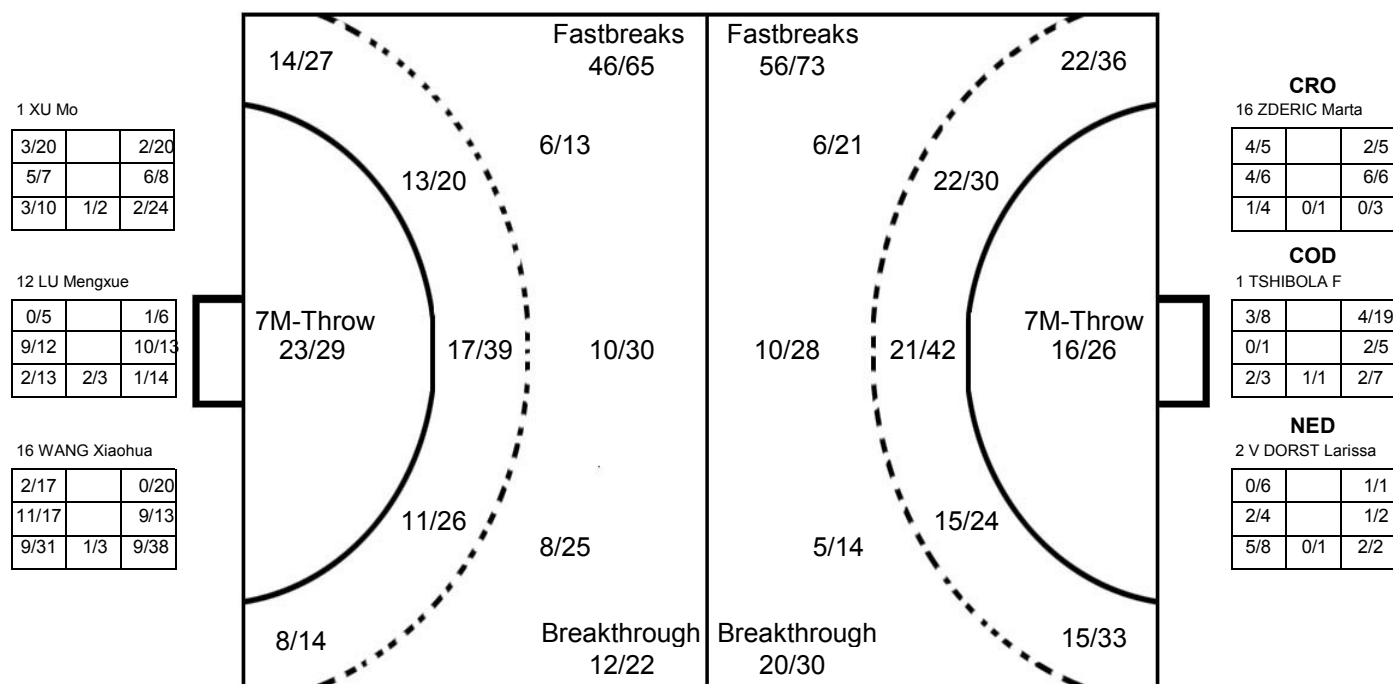

XVII WOMEN'S JUNIOR WORLD CHAMPIONSHIP 2010 IN KOR
TOTAL SHOT REPORT

UP TO MATCH 98

100717098-42-1/1

CHINA

1 XU Mo	2 CHEN Qian	3 WU Yici	4 HAO Jianan	5 ZHAO Xiaoying	6 WU Nana	7 LI Haiou	8 LI Yao
	3 3	1 1	1 1		3 12	1 3	6 1 4
	2 1			2 1	1 3	3 2	3 1
	5 1		1	4 1 4	2 10		3 8
Post - 0 Miss - 0 Block - 0	Post - 0 Miss - 1 Block - 0	Post - 1 Miss - 0 Block - 0	Post - 2 Miss - 0 Block - 0	Post - 1 Miss - 5 Block - 3	Post - 1 Miss - 1 Block - 0	Post - 0 Miss - 2 Block - 0	Post - 1 Miss - 2 Block - 0
9 ZHAO Ziyang	10 TAO Danyang	11 LI Yuanyuan	12 LU Mengxue	14 WEI Baogui	15 SUN Mengying	16 WANG Xiaohua	18 SHA Zhengwen
1	7 4				5 6		
	2 1			1	2 1		
1 1	2 8			2 2	8 1 2		2 2
Post - 1 Miss - 5 Block - 0	Post - 1 Miss - 4 Block - 4	Post - 0 Miss - 0 Block - 0	Post - 1 Miss - 0 Block - 0	Post - 0 Miss - 1 Block - 2	Post - 1 Miss - 5 Block - 2	Post - 0 Miss - 0 Block - 0	Post - 0 Miss - 0 Block - 0

OPPONENT

MEX	NED	TUN	TUN	ARG	ARG	KOR	NED
2 YESENIA Salinas	6 POLMAN Estavana	6 EL GHAOUI Asma	20 GHERISSI Elhem	6 SALVADO Luciana	11 GAMBINO Antonell	8 LEE Eunbi	7 KRAMER Jessy
	2 3	1	1 1		2	1 4	3 2
1		1	1		1		
2 5			2 2	1 4	1 2		
Post - 0 Miss - 0 Block - 0	Post - 0 Miss - 0 Block - 0	Post - 2 Miss - 1 Block - 0	Post - 0 Miss - 0 Block - 1	Post - 0 Miss - 2 Block - 0	Post - 1 Miss - 2 Block - 0	Post - 0 Miss - 0 Block - 0	Post - 0 Miss - 0 Block - 0
NED	CRO	KOR	KOR	NED	ARG	ARG	COD
11 V D HEIJDEN L	14 JANKOVIC Natasa	2 JO Hyobi	11 JUNG Yura	14 SNELDER Danick	2 GIAMBERARDINO L	5 PIZZO Manuela	6 KATETE Bibiche
2 3	3			1 1			1 1
	1		2		1 1		
	1	1 1	2 1	3	1 1 1	1 1 1	
Post - 1 Miss - 1 Block - 0	Post - 0 Miss - 0 Block - 0	Post - 0 Miss - 0 Block - 0	Post - 0 Miss - 3 Block - 0	Post - 1 Miss - 0 Block - 0	Post - 1 Miss - 0 Block - 0	Post - 0 Miss - 0 Block - 2	Post - 1 Miss - 0 Block - 0