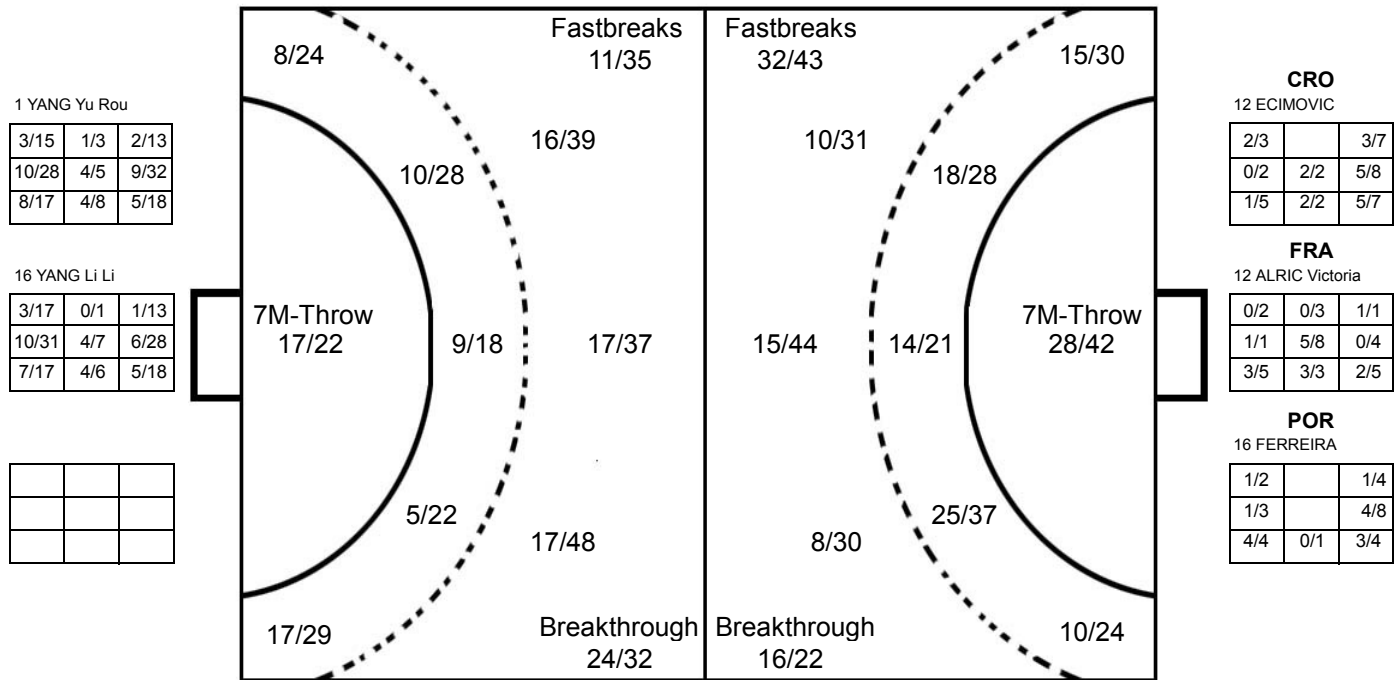

## GOALKEEPER: SAVED/SHOTS

TEAM TOTALS	GOALS	SAVED	MISSED	POST	BLOCKED	TOTAL	%
Field Shot	50	38	19	2	14	123	40.7%
Line Shot	23	27	4	3	10	67	34.3%
Side Shot	25	20	4	4		53	47.2%
Fastbreak	11	14	4	4	2	35	31.4%
Breakthrough	24	6	1	1		32	75.0%
Free Throw	1	1				2	50.0%
7M-Throw	17	3	1	1		22	77.3%

## Played

STAGE	MATCH	PLAYED	SCORE
Preliminary	12	CRO	17:22 (8:7)
Preliminary	23	POR	15:27 (7:15)
Preliminary	36	ANG	20:31 (10:16)
Preliminary	46	MNE	17:24 (8:15)
Preliminary	58	FRA	24:31 (8:18)
President Cup	72	UZB	33:29 (14:16)
President Cup	80	KAZ	25:27 (14:12)

2014 WOMEN'S YOUTH WORLD CHAMPIONSHIP IN MKD
TOTAL SHOT REPORT

UP TO MATCH 80

201412080-42-1/1

CHINA

Table with 21 columns representing players (1 YANG Yu Rou to 21 SUO Shan Shan) and 3 rows of statistics (goals, assists, blocks) for each player.

OPPONENT

Table with 21 columns representing opponent players (5 ABILDA Dana to 9 KHARDINA V.) and 3 rows of statistics for each player.