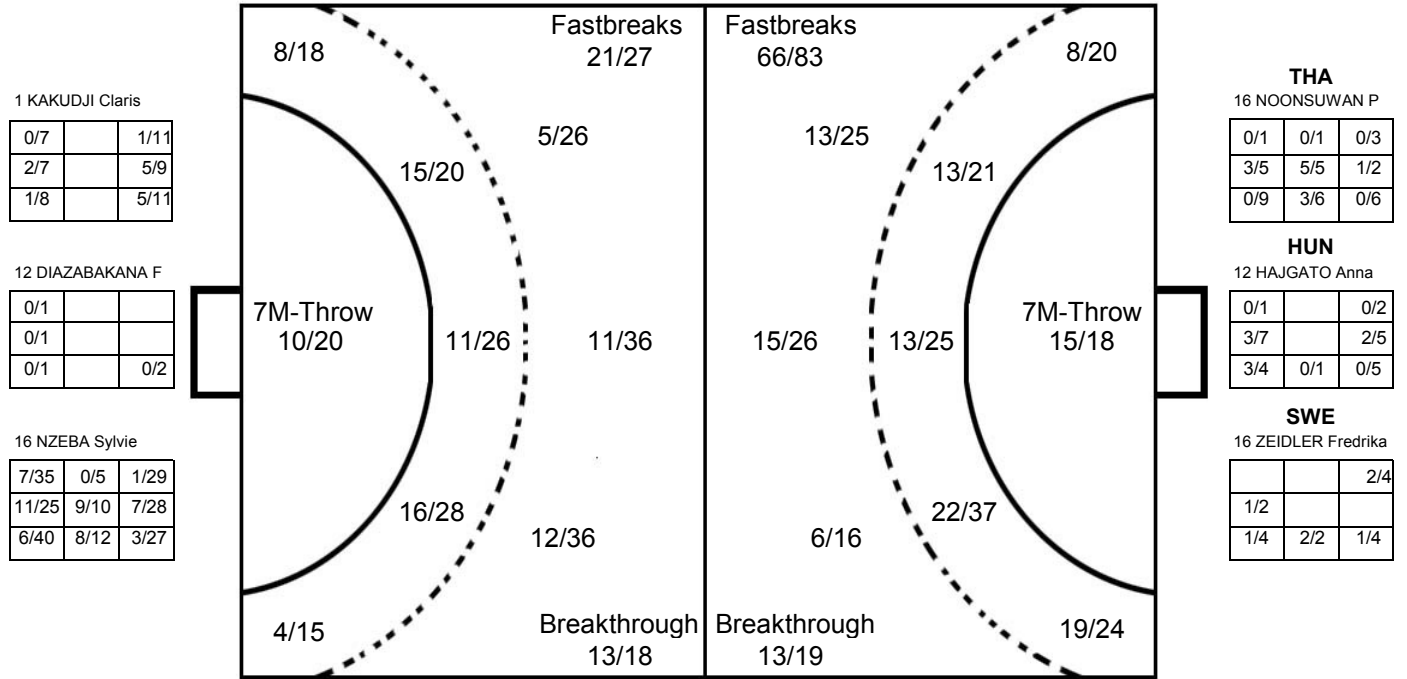

III WOMEN'S YOUTH WORLD CHAMPIONSHIP 2010 IN DOM
TOTAL SHOT REPORT

UP TO MATCH 58

100802058-42-1/1

DR CONGO

Table listing player statistics for DR Congo, including names like KAKUDJI Claris, NGOIE Nicole, BETU MVITA Julie, etc., and their respective shot counts.

OPPONENT

Table listing player statistics for opponents: KAZ, HUN, ARG, FRA, SWE, and THA, including names and shot counts.