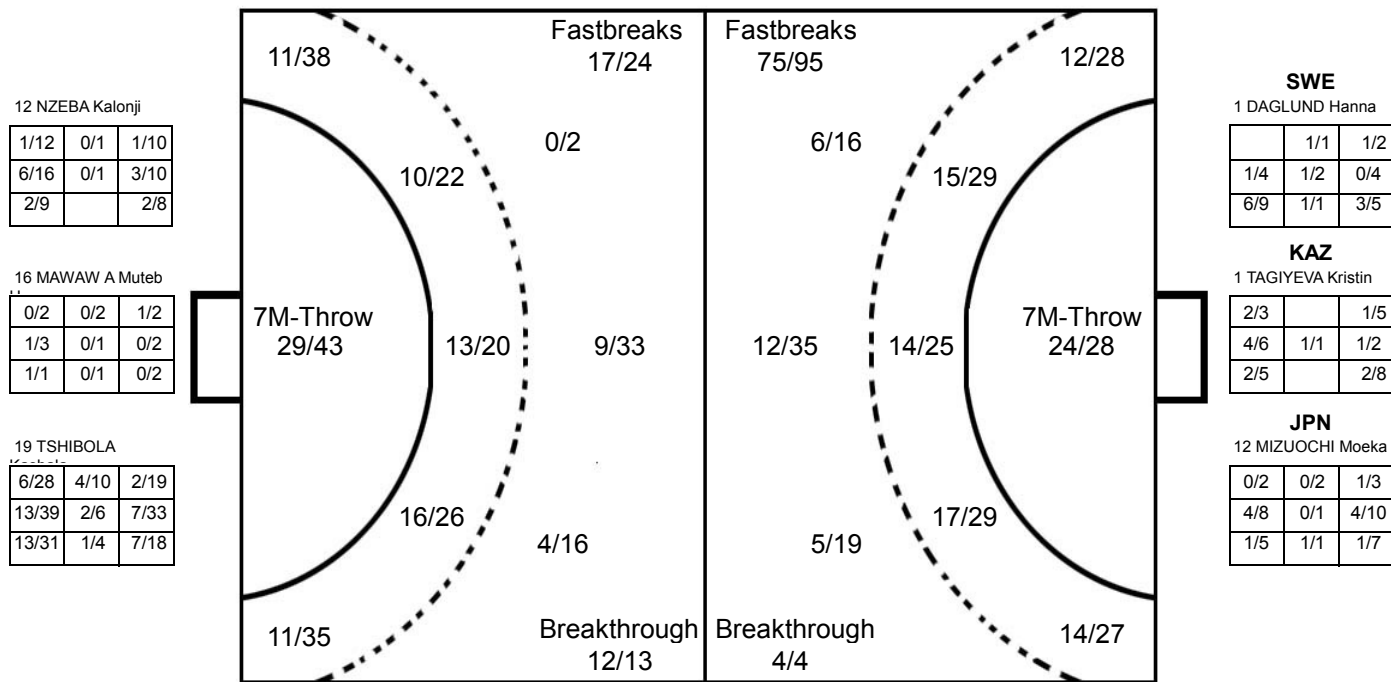

Played

STAGE	MATCH	PLAYED	SCORE
Preliminary	9	SWE	15:23 (7:12)
Preliminary	14	HUN	9:35 (6:13)
Preliminary	27	JPN	27:30 (10:16)
Preliminary	37	FRA	17:29 (8:14)
Preliminary	55	POR	22:29 (12:15)
President Cup	72	TUN	18:25 (7:11)
Place 23-24	83	KAZ	24:27 (10:12)

2014 WOMEN'S JUNIOR WORLD CHAMPIONSHIP IN CRO
TOTAL SHOT REPORT

UP TO MATCH 100

201411100-42-1/1

D.R.CONGO

Table listing player statistics for D.R. Congo, including names like Tshela Kankwadi, Benzuka Ngunza, etc., and their respective shot counts and statistics.