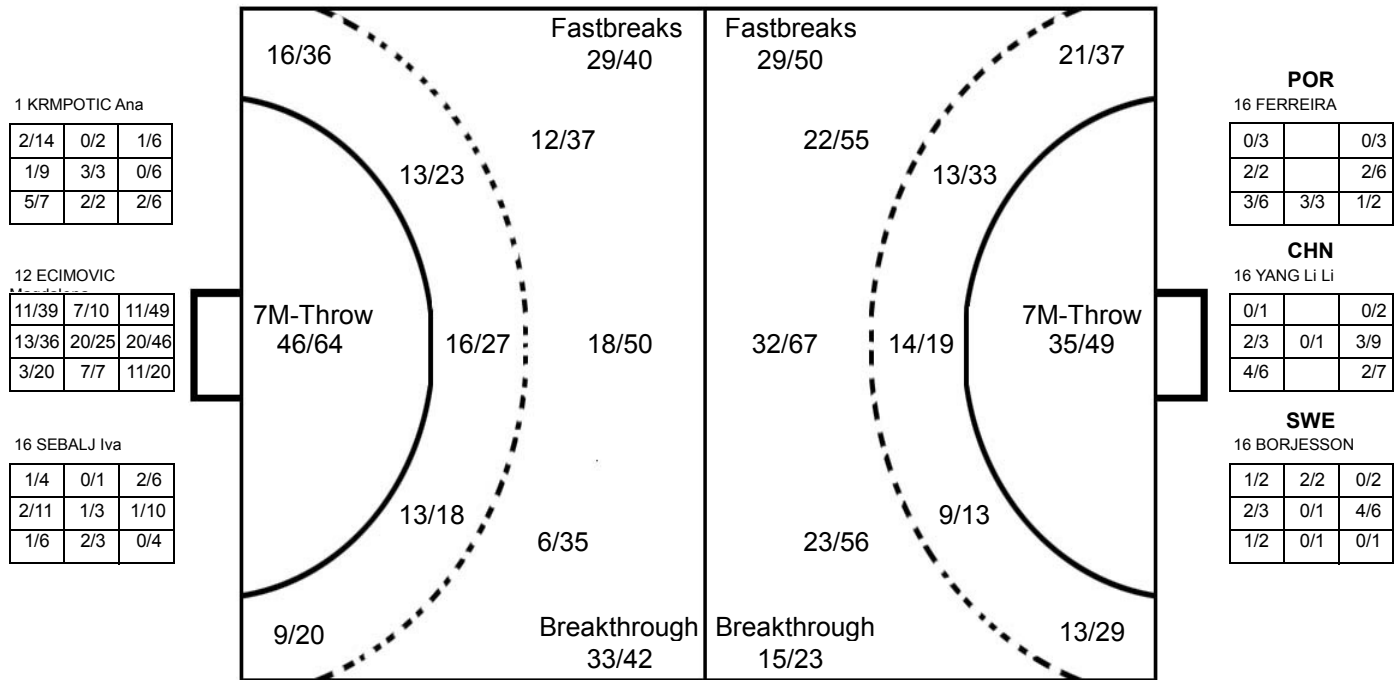

2014 WOMEN'S YOUTH WORLD CHAMPIONSHIP IN MKD TOTAL SHOT REPORT

UP TO MATCH 96

201412096-42-1/1

CROATIA

1 KRMPOTIC Ana	2 ZADRAVEC N.	4 POSAVEC Stela	5 GALETIC Iva	6 SENVALD Sara	7 BORAS Anamarija	8 CALUSIC Bernarda	9 PERKOVIC Ana
<table border="1"><tr><td></td><td></td><td></td></tr><tr><td></td><td></td><td></td></tr><tr><td></td><td></td><td></td></tr></table>	<table border="1"><tr><td>4</td><td></td><td>4</td></tr><tr><td>8</td><td>2</td><td>5</td></tr><tr><td>8</td><td>1</td><td>4</td></tr></table>	<table border="1"><tr><td>2</td><td>2</td><td>2</td></tr><tr><td></td><td></td><td>12</td></tr><tr><td></td><td></td><td></td></tr></table>	<table border="1"><tr><td>1</td><td></td><td>3</td></tr><tr><td>3</td><td></td><td>1</td></tr><tr><td></td><td>1</td><td>2</td></tr></table>	<table border="1"><tr><td>11</td><td></td><td>4</td></tr><tr><td>7</td><td></td><td>5</td></tr><tr><td>6</td><td></td><td>3</td></tr></table>	<table border="1"><tr><td>1</td><td></td><td></td></tr><tr><td>2</td><td></td><td></td></tr><tr><td></td><td></td><td></td></tr></table>	<table border="1"><tr><td>4</td><td></td><td>6</td></tr><tr><td>3</td><td>2</td><td>5</td></tr><tr><td>1</td><td></td><td>1</td></tr></table>	<table border="1"><tr><td></td><td></td><td></td></tr><tr><td></td><td></td><td></td></tr><tr><td></td><td></td><td></td></tr></table>
Post - 0 Miss - 0 Block - 0	Post - 4 Miss - 9 Block - 0	Post - 0 Miss - 1 Block - 1	Post - 2 Miss - 1 Block - 2	Post - 3 Miss - 4 Block - 0	Post - 0 Miss - 1 Block - 0	Post - 1 Miss - 7 Block - 5	Post - 0 Miss - 0 Block - 1
12 ECIMOVIC	13 ZAGORSCAK Ena	15 VLASIC Ana	16 SEBALJ Iva	19 KLARIC Andrea	20 VLAJSOVIC Doris	21 LJUBICIC Marija	25 PAVKOVIC Andrea
<table border="1"><tr><td></td><td></td><td></td></tr><tr><td></td><td></td><td></td></tr><tr><td></td><td></td><td></td></tr></table>	<table border="1"><tr><td></td><td>1</td><td>3</td></tr><tr><td>1</td><td></td><td>4</td></tr><tr><td></td><td></td><td>1</td></tr></table>	<table border="1"><tr><td>1</td><td></td><td>4</td></tr><tr><td>1</td><td>2</td><td></td></tr><tr><td>1</td><td></td><td>1</td></tr></table>	<table border="1"><tr><td></td><td></td><td></td></tr><tr><td></td><td></td><td></td></tr><tr><td></td><td></td><td></td></tr></table>	<table border="1"><tr><td>1</td><td>1</td><td></td></tr><tr><td>7</td><td>1</td><td>6</td></tr><tr><td>3</td><td>1</td><td>3</td></tr></table>	<table border="1"><tr><td></td><td></td><td>1</td></tr><tr><td></td><td></td><td>3</td></tr><tr><td></td><td></td><td>1</td></tr></table>	<table border="1"><tr><td>8</td><td>1</td><td>8</td></tr><tr><td>4</td><td></td><td>4</td></tr><tr><td>2</td><td></td><td></td></tr></table>	<table border="1"><tr><td>5</td><td></td><td></td></tr><tr><td>2</td><td></td><td>1</td></tr><tr><td>1</td><td></td><td></td></tr></table>
Post - 0 Miss - 0 Block - 0	Post - 0 Miss - 0 Block - 0	Post - 1 Miss - 0 Block - 0	Post - 0 Miss - 0 Block - 0	Post - 4 Miss - 2 Block - 4	Post - 1 Miss - 2 Block - 0	Post - 4 Miss - 5 Block - 10	Post - 4 Miss - 3 Block - 4

OPPONENT

5 CASASOLA Micaela	25 MALOVIC Durdina	3 EKENMAN-F. Emma	9 PAULINO M.C.	19 JAUKOVIC Durdina	5 RODRIGUES P.	14 BAZALIU B.M.	13 TAVARES Erica
<table border="1"><tr><td></td><td>1</td><td>2</td></tr><tr><td></td><td>1</td><td>3</td></tr><tr><td></td><td></td><td>2</td></tr></table>	<table border="1"><tr><td>2</td><td></td><td>1</td></tr><tr><td>1</td><td></td><td>1</td></tr><tr><td>4</td><td></td><td></td></tr></table>	<table border="1"><tr><td>2</td><td></td><td>3</td></tr><tr><td>3</td><td></td><td>1</td></tr><tr><td></td><td></td><td></td></tr></table>	<table border="1"><tr><td>2</td><td></td><td></td></tr><tr><td>3</td><td></td><td>2</td></tr><tr><td>1</td><td></td><td></td></tr></table>	<table border="1"><tr><td>4</td><td></td><td>1</td></tr><tr><td></td><td></td><td>1</td></tr><tr><td>1</td><td></td><td>1</td></tr></table>	<table border="1"><tr><td>2</td><td></td><td>2</td></tr><tr><td>1</td><td></td><td>1</td></tr><tr><td></td><td></td><td>2</td></tr></table>	<table border="1"><tr><td>1</td><td></td><td>1</td></tr><tr><td>1</td><td></td><td>4</td></tr><tr><td>1</td><td></td><td></td></tr></table>	<table border="1"><tr><td></td><td></td><td>2</td></tr><tr><td>4</td><td></td><td>1</td></tr><tr><td></td><td></td><td></td></tr></table>
Post - 0 Miss - 0 Block - 0	Post - 0 Miss - 0 Block - 1	Post - 3 Miss - 0 Block - 0	Post - 1 Miss - 2 Block - 3	Post - 1 Miss - 1 Block - 0	Post - 0 Miss - 0 Block - 0	Post - 1 Miss - 1 Block - 0	Post - 0 Miss - 1 Block - 0
20 CARLETTI Maira	8 LIN Yan Qun	7 HORVATH Petra	8 KISS Nikolett	7 ZHANG Ting Ting	2 BULATOVIC Nina	11 SANTIAGO Sandra	13 LASLO Cristina
<table border="1"><tr><td></td><td></td><td></td></tr><tr><td>4</td><td></td><td>2</td></tr><tr><td></td><td></td><td></td></tr></table>	<table border="1"><tr><td></td><td></td><td>1</td></tr><tr><td></td><td></td><td>2</td></tr><tr><td>2</td><td></td><td>1</td></tr></table>	<table border="1"><tr><td></td><td></td><td>1</td></tr><tr><td>1</td><td>1</td><td>3</td></tr><tr><td></td><td></td><td></td></tr></table>	<table border="1"><tr><td>1</td><td></td><td>3</td></tr><tr><td>1</td><td></td><td></td></tr><tr><td>1</td><td></td><td></td></tr></table>	<table border="1"><tr><td>1</td><td></td><td>1</td></tr><tr><td>2</td><td></td><td>1</td></tr><tr><td></td><td></td><td></td></tr></table>	<table border="1"><tr><td>1</td><td>1</td><td>1</td></tr><tr><td></td><td></td><td>1</td></tr><tr><td>1</td><td></td><td></td></tr></table>	<table border="1"><tr><td>1</td><td></td><td>2</td></tr><tr><td></td><td></td><td></td></tr><tr><td>2</td><td></td><td></td></tr></table>	<table border="1"><tr><td></td><td></td><td>1</td></tr><tr><td></td><td></td><td>1</td></tr><tr><td>1</td><td></td><td></td></tr></table>
Post - 1 Miss - 2 Block - 0	Post - 1 Miss - 1 Block - 0	Post - 1 Miss - 2 Block - 0	Post - 0 Miss - 1 Block - 0	Post - 0 Miss - 0 Block - 0	Post - 0 Miss - 0 Block - 0	Post - 0 Miss - 2 Block - 0	Post - 1 Miss - 1 Block - 0