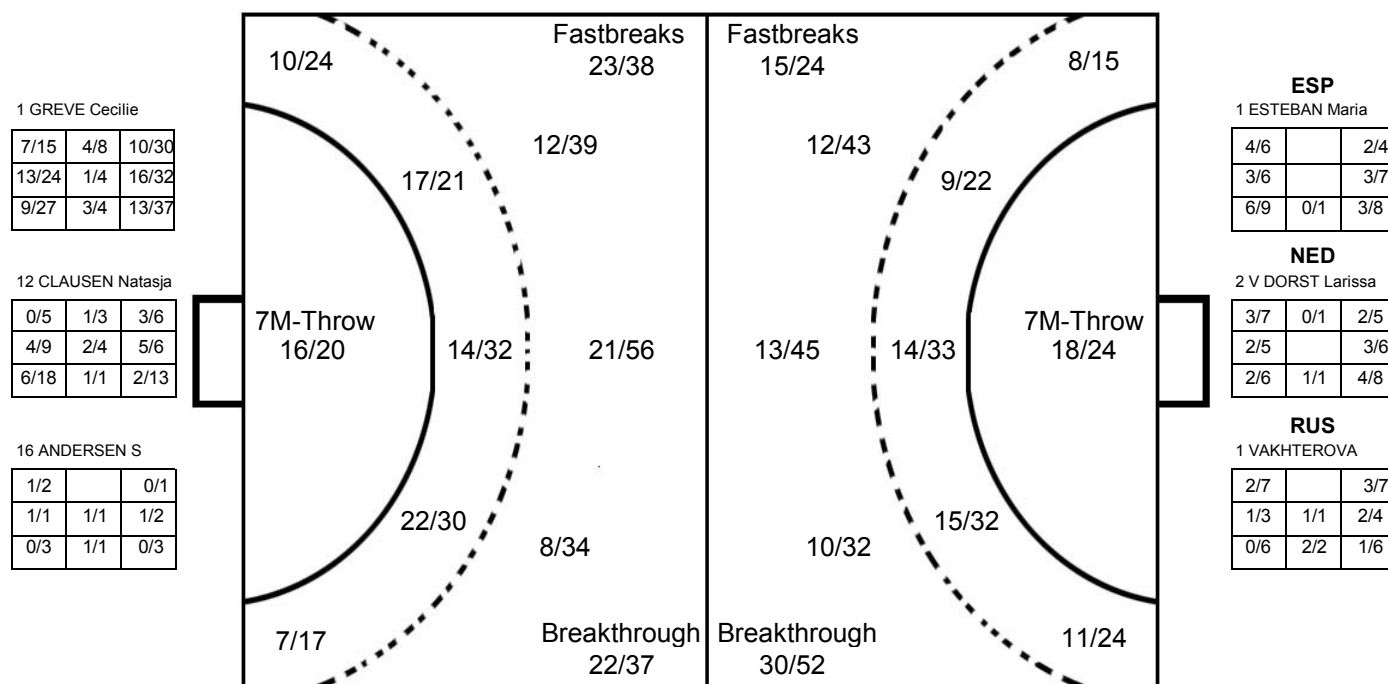

III WOMEN'S YOUTH WORLD CHAMPIONSHIP 2010 IN DOM

TOTAL SHOT REPORT

UP TO MATCH 62

100802062-42-1/1

DENMARK

1 GREVE Cecilie	2 BILTOFT Mia	3 PEDERSEN Anne	4 CHRISTIANSEN C	6 HEINDAHL K	7 KRISTIANSEN S	8 NIELSEN Anne	9 KNUDSEN Stine
	3	2 1 2	4	1	2	3	
	2		1	2	2		3
	1	2		10	3		5
Post - 0 Miss - 0 Block - 0	Post - 1 Miss - 0 Block - 0	Post - 2 Miss - 5 Block - 2	Post - 3 Miss - 1 Block - 1	Post - 0 Miss - 0 Block - 0	Post - 1 Miss - 4 Block - 0	Post - 2 Miss - 8 Block - 3	Post - 0 Miss - 3 Block - 0
11 KRISTENSEN L	12 CLAUSEN Natasja	14 MOGENSEN M	15 WOLLER Fie	16 ANDERSEN S	19 BURGAARD Louise	22 KRISTENSEN M	24 ANDERSEN Janne
1		2			10		4
2		3			3	1	
1		1	1		10		1
Post - 4 Miss - 0 Block - 0	Post - 0 Miss - 0 Block - 0	Post - 4 Miss - 8 Block - 2	Post - 1 Miss - 2 Block - 0	Post - 0 Miss - 0 Block - 0	Post - 8 Miss - 7 Block - 7	Post - 1 Miss - 1 Block - 0	Post - 3 Miss - 2 Block - 0

OPPONENT

NED 5 ABBINGH Lois	RUS 11 MILOVA Ksenia	ANG 14 KANKA Ngalula	ARG 10 VICO Natalia	ESP 2 GONZALEZ Lara	NED 17 POLMAN Estavana	ESP 7 FERNANDEZ Alicia	ESP 10 SEGURA Sheila
2	2		1		1	1	2
1	1	1		2	2		2
1	4	1	1	1		2	
Post - 2 Miss - 5 Block - 1	Post - 3 Miss - 3 Block - 1	Post - 0 Miss - 1 Block - 2	Post - 1 Miss - 2 Block - 2	Post - 2 Miss - 2 Block - 1	Post - 1 Miss - 0 Block - 0	Post - 0 Miss - 0 Block - 0	Post - 2 Miss - 0 Block - 0
GER 10 STONAWSKI Freya	NED 13 SCHOENAKER M	NOR 5 HENRIKSEN Marie	NOR 14 BAKKERUD H	ARG 9 OCANTO Rocio	NOR 2 LIED Maren roll	RUS 4 DANSHINA N	RUS 14 GARANINA V
	1			1		2	
			3	1		1	1
		2	2	1	2		1
Post - 0 Miss - 1 Block - 0	Post - 0 Miss - 0 Block - 0	Post - 0 Miss - 0 Block - 1	Post - 0 Miss - 1 Block - 0	Post - 1 Miss - 4 Block - 0	Post - 0 Miss - 1 Block - 0	Post - 2 Miss - 2 Block - 1	Post - 1 Miss - 0 Block - 0