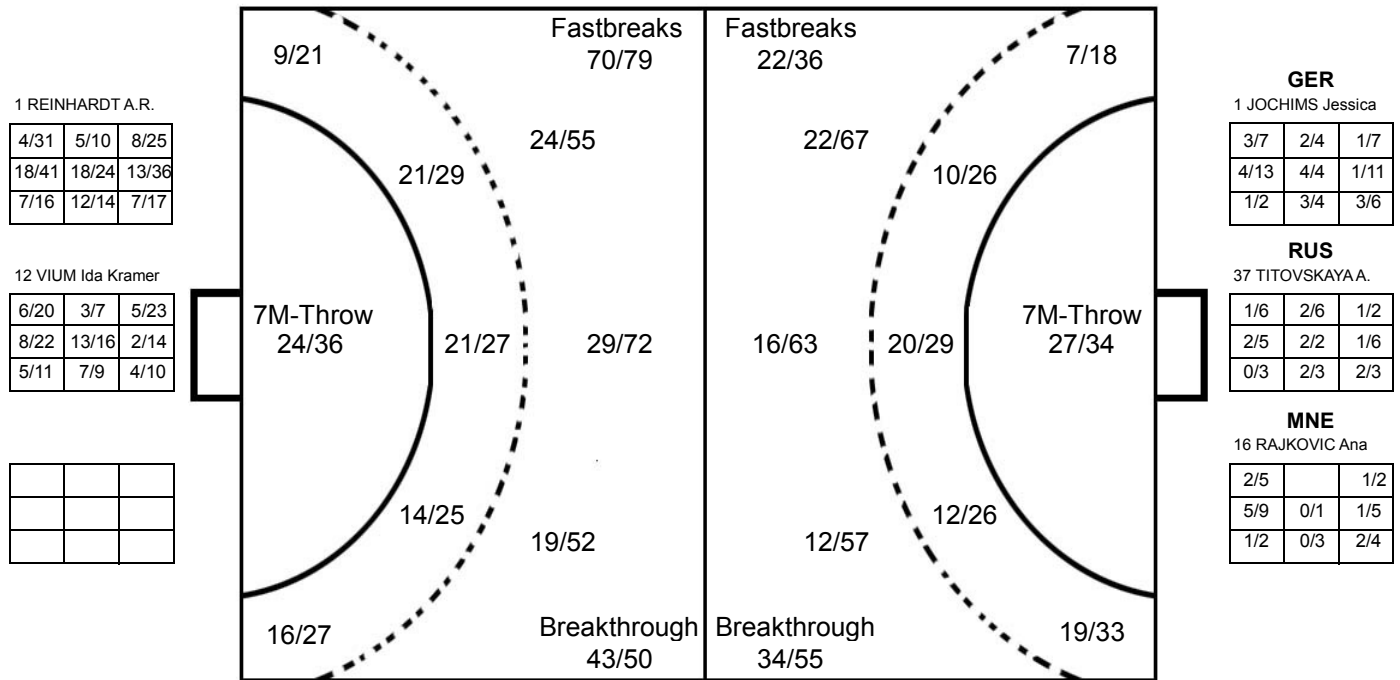

TEAM TOTALS	GOALS	SAVED	MISSED	POST	BLOCKED	TOTAL	%
Field Shot	71	49	22	16	17	175	40.6%
Line Shot	55	8	3	3	11	80	68.8%
Side Shot	28	16	2	6		52	53.8%
Fastbreak	77	8	2	1		88	87.5%
Breakthrough	43	6		1		50	86.0%
Free Throw	3	3				6	50.0%
7M-Throw	24	10		2		36	66.7%

Played

STAGE	MATCH	PLAYED	SCORE
Preliminary	7	UZB	60:18 (24:8)
Preliminary	20	GER	28:24 (14:11)
Preliminary	31	ARG	39:18 (21:12)
Preliminary	44	MKD	38:18 (19:10)
Preliminary	57	ROU	30:30 (13:14)
Eighth Finals	68	FRA	33:22 (17:14)
Quarter Finals	84	RUS	29:26 (10:11)
Semi-Final	92	GER	24:26 (10:10)
Place 3-4	99	MNE	20:19 (8:13)

2014 WOMEN'S YOUTH WORLD CHAMPIONSHIP IN MKD
TOTAL SHOT REPORT

UP TO MATCH 100

201412100-42-1/1

DENMARK

Table listing player statistics for Denmark, including names like Reinhardt A.R., Boegelund P., Baekhoej S.N.L., etc., and their respective shot counts in a grid format.