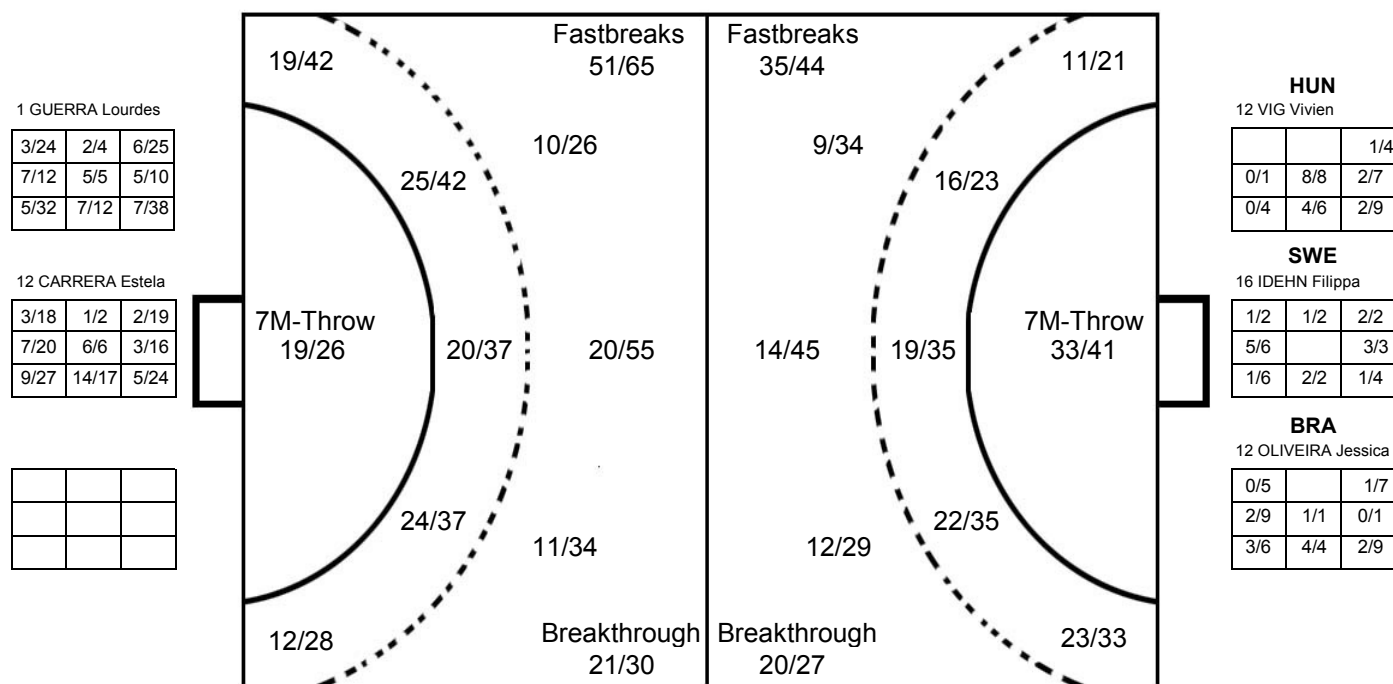

Total		38/110	69/11	31/70	51/65	21/30	3/8	19/26	232/425	54.6%	21	150	26	32	1	144	
<i>(GOALKEEPER)</i>																	
			6														
1	GUERRA Lourdes	16/30		9/29	5/28	2/14	3/3	1/10	47/162	29.0%	2	2				9	04:41:43
12	CARRERA Estela	19/40	11/48	4/18	2/14	1/9	2/2	5/29	50/149	33.6%	3	4				9	04:18:07
			17/37														
Total		35/70		13/47	7/42	3/23	5/5	6/39	97/311	31.2%	5	6				18	

COURT PLAYER: GOALS/SHOTS

GOALKEEPER: SAVED/SHOTS

TEAM TOTALS	GOALS	SAVED	MISSED	POST	BLOCKED	TOTAL	RATE(%)
Field Shot	38	34	13	4	21	110	34.5%
Line Shot	69	34	7	3	3	116	59.5%
Side Shot	31	23	11	5		70	44.3%
Fastbreak	51	5	5	3	1	65	78.5%
Breakthrough	21	5	3	1		30	70.0%
Free Throw	3	2	3			8	37.5%
7M-Throw	19	6		1		26	73.1%

XVII WOMEN'S JUNIOR WORLD CHAMPIONSHIP 2010 IN KOR
TOTAL SHOT REPORT

UP TO MATCH 98

100717098-42-1/1

SPAIN

1 GUERRA Lourdes	2 LOPEZ Marta	3 FERRER Ana	4 ESCRIBANO B	5 MUGICA Maialen	6 ARDERIUS Silvia	7 SIMON FERRERES	8 MENENDEZ Alba
	13 6	1 4	3 4	1			2
	9 1	1	3 1	1 2	2		
	16 7	2 1	4 3 4	1 6	3 2 4		4 3
Post - 0 Miss - 0 Block - 0	Post - 8 Miss - 7 Block - 1	Post - 0 Miss - 1 Block - 0	Post - 0 Miss - 1 Block - 1	Post - 1 Miss - 10 Block - 0	Post - 0 Miss - 1 Block - 1	Post - 0 Miss - 0 Block - 0	Post - 1 Miss - 7 Block - 0
9 DESCALZO PEREZ	10 DOIRO Estela	11 MARTINEZ Ana	12 CARRERA Estela	13 MACIAS Patricia	14 CHAVEZ Elisabeht	15 OLASAGASTI K	17 ENGELMO Paula
1		8 1 7		1	5 4	3 4	
		3 3					1
1 2	5 14	12		2	3	2 5	3 3 1
Post - 1 Miss - 0 Block - 0	Post - 1 Miss - 4 Block - 3	Post - 1 Miss - 4 Block - 11	Post - 0 Miss - 0 Block - 0	Post - 0 Miss - 0 Block - 0	Post - 3 Miss - 3 Block - 8	Post - 0 Miss - 2 Block - 0	Post - 1 Miss - 2 Block - 0