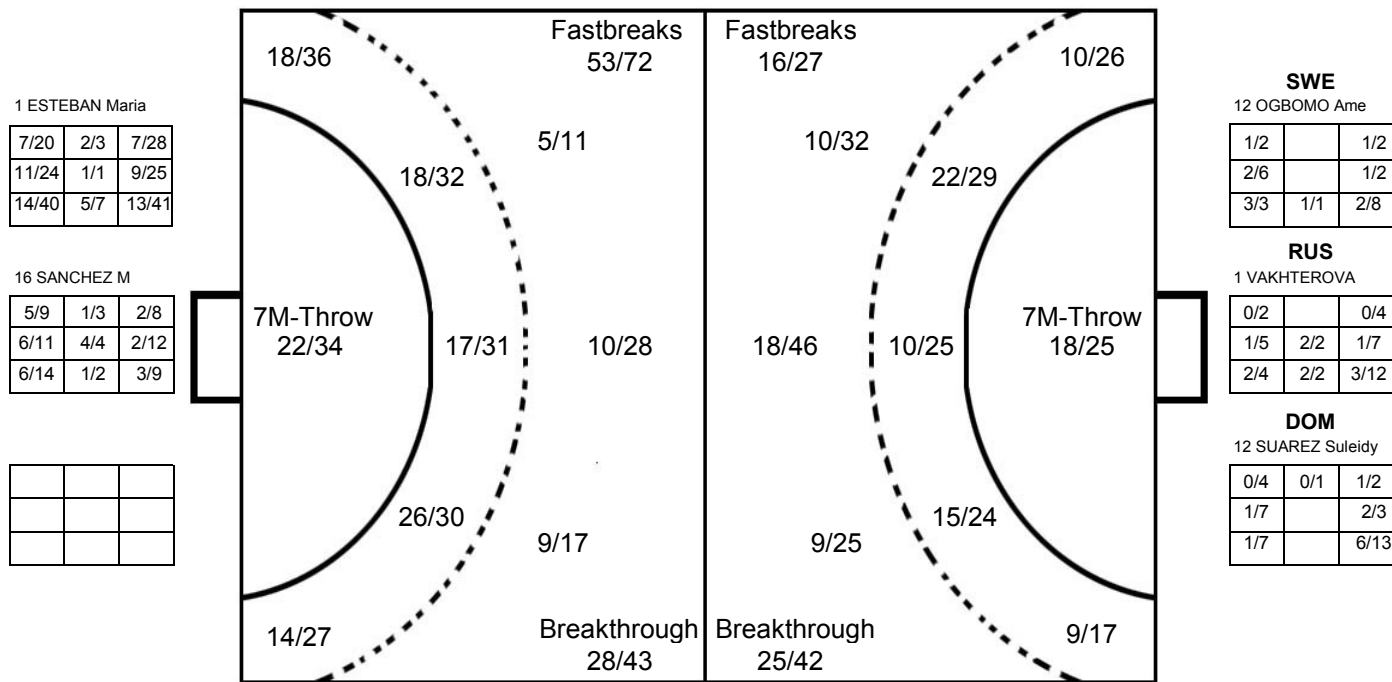

III WOMEN'S YOUTH WORLD CHAMPIONSHIP 2010 IN DOM

TOTAL SHOT REPORT

UP TO MATCH 62

100802062-42-1/1

SPAIN

Table of player statistics for Spain, including names like ESTEBAN Maria, GONZALEZ Lara, CIFUENTES C, etc., and their respective shot counts.