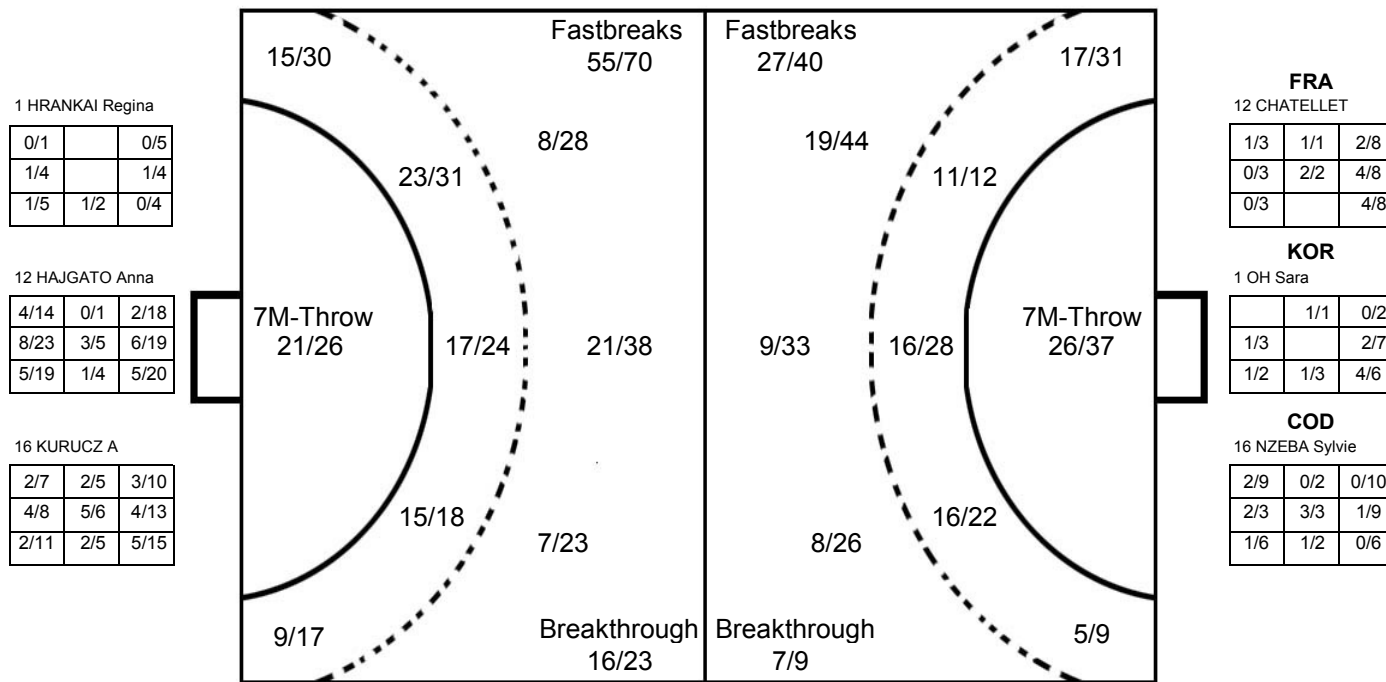

III WOMEN'S YOUTH WORLD CHAMPIONSHIP 2010 IN DOM

TOTAL SHOT REPORT

UP TO MATCH 56

100802056-42-1/1

HUNGARY

1 HRANKAI Regina	2 TOTH Orsolya	3 GAVAI Szonja	4 SUCH Nelly	5 TAKACS Lili	6 TOTH Eszter	8 KOPECZ Barbara	9 SZEKER CZES Luca
	6 3 7	1 4	2 2 2	4 3	6 4		1 3
	2 3	2 3	3 3	2	3 3		1
	4 3	1 4	4 1	3 2	2 1 3		5
Post - 0 Miss - 0 Block - 0	Post - 0 Miss - 1 Block - 0	Post - 0 Miss - 1 Block - 0	Post - 1 Miss - 2 Block - 0	Post - 2 Miss - 4 Block - 0	Post - 4 Miss - 9 Block - 1	Post - 0 Miss - 1 Block - 0	Post - 2 Miss - 1 Block - 1
10 KRIZSAN A	11 PALKO Fruzsina	12 HAJGATO Anna	14 PLANETA S	15 KLIVINYI Kinga	16 KURUCZ A	17 TARJANYI Szilvia	18 TAKACS Fruzsina
	1 1 1		2 2 7	4 4		1 1 1	2
	1 6		6 3	4 14		1 4	1
2	1 6		2 1 4	2 2 4		2 1 3	1
Post - 1 Miss - 1 Block - 0	Post - 0 Miss - 1 Block - 0	Post - 0 Miss - 0 Block - 0	Post - 6 Miss - 7 Block - 4	Post - 2 Miss - 2 Block - 1	Post - 0 Miss - 0 Block - 0	Post - 0 Miss - 1 Block - 0	Post - 1 Miss - 0 Block - 0

OPPONENT

FRA 9 BRUNEAU Audrey	COD 3 BETU MVITA Julie	SWE 11 ADLER Maria	URU 8 COLAMONICI A	KAZ 11 YEVGENIYA L	KOR 5 NOH Hyeona	SWE 13 LARSSON Lina	COD 9 MBOMBO Gracia
2 1 3		2			1 1	1 1	1
1 1	1	1	1	3	2	1	1
	3 1 2	2 2	3 1	2	2		1 2
Post - 2 Miss - 4 Block - 0	Post - 0 Miss - 2 Block - 1	Post - 1 Miss - 0 Block - 0	Post - 0 Miss - 1 Block - 0	Post - 1 Miss - 2 Block - 4	Post - 1 Miss - 1 Block - 1	Post - 0 Miss - 0 Block - 0	Post - 0 Miss - 0 Block - 5
KOR 4 KIM Mingyeong	KOR 13 KIM Jungeun	KOR 14 CHO Jinsun	SWE 2 WALL Marie	SWE 15 LARSSON Linn	URU 4 CURA Federica	URU 7 BERMUDEZ	URU 14 BONTEMPI Sofia
	1		2 2	1	1 2		1 1
1 1 1	1	1 1	1	2 1	1 1	1 1 1	1 2
1 1	1 2	1 1		1	1	2	
Post - 1 Miss - 0 Block - 1	Post - 0 Miss - 0 Block - 0	Post - 0 Miss - 0 Block - 0	Post - 1 Miss - 0 Block - 0	Post - 1 Miss - 1 Block - 0	Post - 0 Miss - 0 Block - 0	Post - 0 Miss - 0 Block - 0	Post - 0 Miss - 1 Block - 0