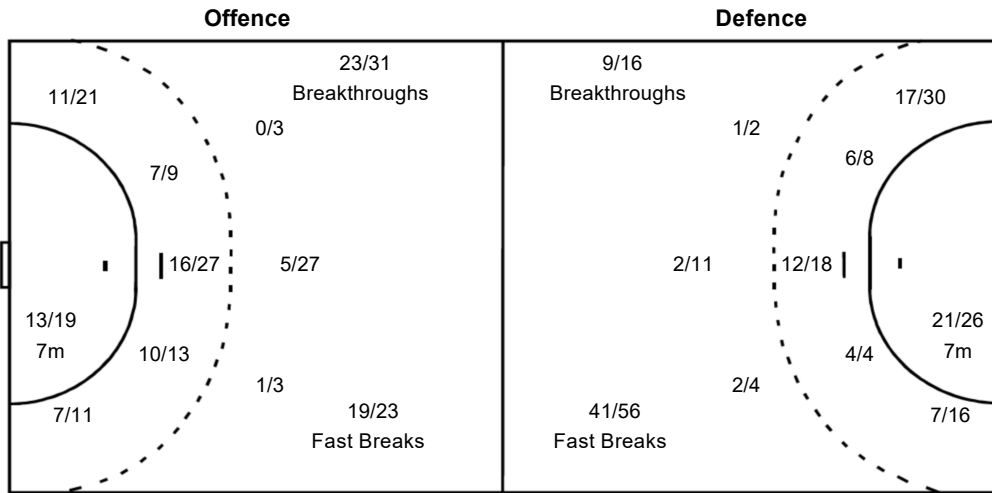

Cumulative Statistics

球队累计

IND - India

After 4 matches

Shots Distribution

Players Goals / Shots

1 SHIL Nina	2 SHARMA Nidhi	3 Bhawana	4 Menika	5 THAKUR Priyanka	6 Priyanka	7 SHARMA Mitali
	1/1 1/1 1/1	1/1 1/1 1/1	1/1 0/1 0/1	4/4 0/1	1/1 1/1	0/1 2/2 2/3
	4/4 2/3	2/3 0/1 1/1	2/4	1/1 0/1 1/2	0/1 1/1	1/1 0/1 1/1
	3/4 2/2	12/16 1/1	17/18 0/1 4/9	5/7 3/4	1/2	3/3 1/1
	1-Post 1-Blocked	3-Missed 1-Post 3-Blocked	3-Missed 1-Post 10-Blocked	1-Missed 4-Post	1-Missed	1-Blocked
8 Sonika	9 SHUKLA Jyoti	10 THAKUR Shalini	11 KANWAR Pooja	12 Diksha Kumari	13 SINGH Tejaswani	14 Sushma
	1/1 1/1					1/1
0/1 0/3 0/1	1/1					1/1
2/3 1/1 2/2	0/1 1/1 1/1	0/1 4/4	1/1		0/1	1/1 4/4
1-Missed	1-Missed	1-Missed 2-Blocked				
15 RANI Asha	16 SINGH Shiva	9998 Bench/Team				
0/1						
3/3 1/1						

Goalkeepers Saves / Shots

6/30	4/18	3/24
3/12	4/4	7/11
5/29	7/11	4/27

Team Goals / Shots

8/9	6/8	8/11
11/17	0/6	7/10
47/59	6/8	20/26

11-Missed 7-Post 17-Blocked

1 SHIL Nina	12 Diksha Kumari	16 SINGH Shiva
6/25	0/5	
3/11	0/1	
4/24	1/5	
4/18	0/1	
2/18	1/6	
6/10	1/1	
3/18	1/9	

Legend:					
%	Efficiency	2Min	2 Minute Suspensions	6m	6 metre Shots
9m	9 metre Shots	AS	Asists	BC	Blue Cards
BT	Breakthroughs	EG	Empty Goal	FB	Fast Breaks
No.	Uniform Number	RC	Red Cards	S/S	Saves/Shots
TO	Turnover	TP	Time Played	Wing	Wing Shots
				7m	7 metre Shots
				BS	Blocked Shots
				G/S	Goals/Shots
				ST	Steals
				YC	Yellow Cards