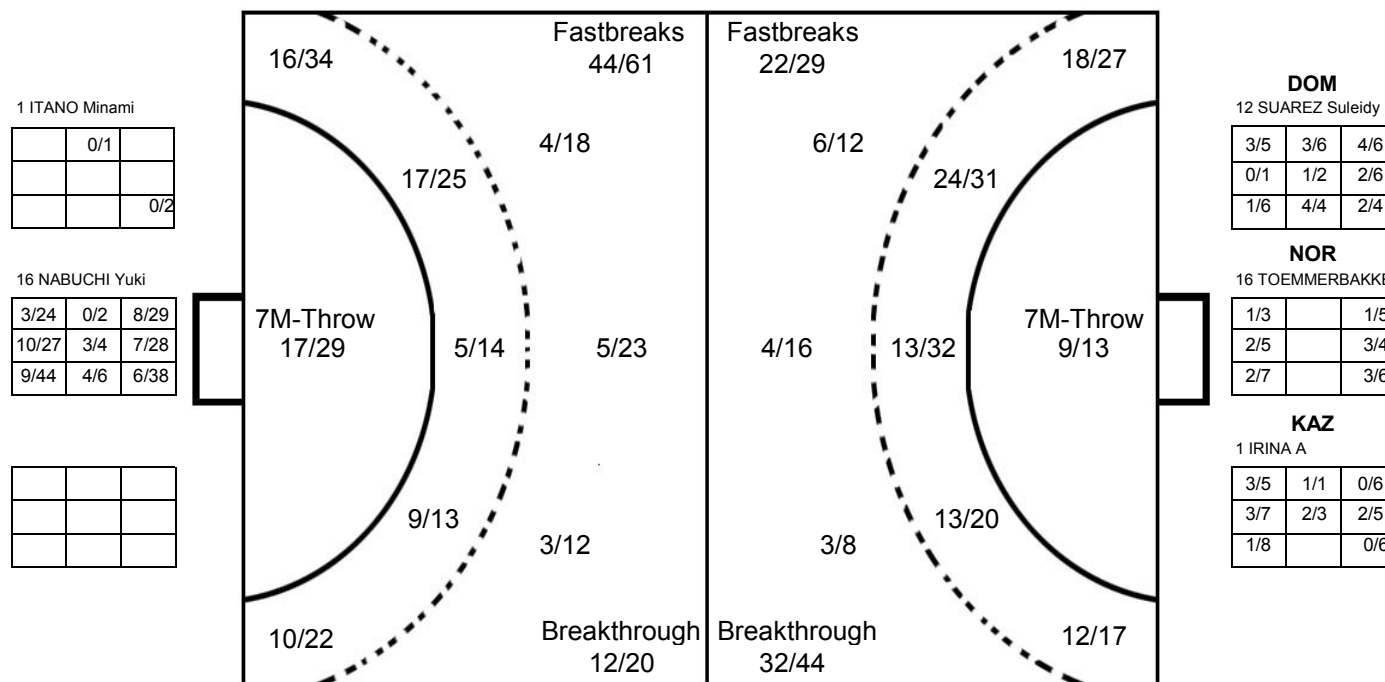

COURT PLAYER: GOALS/SHOTS

GOALKEEPER: SAVED/SHOTS

TEAM TOTALS	GOALS	SAVED	MISSED	POST	BLOCKED	TOTAL	RATE(%)
Field Shot	12	13	12	6	10	53	22.6%
Line Shot	31	12	2	1	6	52	59.6%
Side Shot	26	17	10	3		56	46.4%
Fastbreak	44	9	5	3		61	72.1%
Breakthrough	12	6	1	1		20	60.0%
Free Throw							0.0%
7M-Throw	17	8	2	2		29	58.6%

III WOMEN'S YOUTH WORLD CHAMPIONSHIP 2010 IN DOM

TOTAL SHOT REPORT

UP TO MATCH 56

100802056-42-1/1

JAPAN

1 ITANO Minami	2 IKKI Yukari	3 WATANABE Hirona	4 KODATE Miki	5 KAWABATA Hiromi	6 HAYASHI Runa	7 HASHIMOTO Aya	8 OTANI Kanami
	4 3		4 5	1 2 1	6 3		
	6 1 2	1			2 1	3 1	5 1 1
	9 1 3	2 1	1	2 1	2 1	3 5	2 1 2
Post - 0 Miss - 0 Block - 0	Post - 3 Miss - 5 Block - 8	Post - 1 Miss - 4 Block - 3	Post - 2 Miss - 5 Block - 1	Post - 0 Miss - 2 Block - 0	Post - 5 Miss - 9 Block - 3	Post - 1 Miss - 1 Block - 0	Post - 2 Miss - 1 Block - 0
9 KANO Akiho	10 SHIONO Mayu	11 ASAKURA Yuki	12 WAKABAYASHI C	13 NAKATA Chie	14 KUROGI Seiko	15 KOSEKI Haruna	16 NABUCHI Yuki
						3 1	
1				1	1 1 1		
1	3 1				3 1	7 5	
Post - 0 Miss - 0 Block - 1	Post - 0 Miss - 1 Block - 0	Post - 0 Miss - 1 Block - 0	Post - 0 Miss - 0 Block - 0	Post - 0 Miss - 0 Block - 0	Post - 1 Miss - 1 Block - 0	Post - 1 Miss - 2 Block - 0	Post - 0 Miss - 0 Block - 0