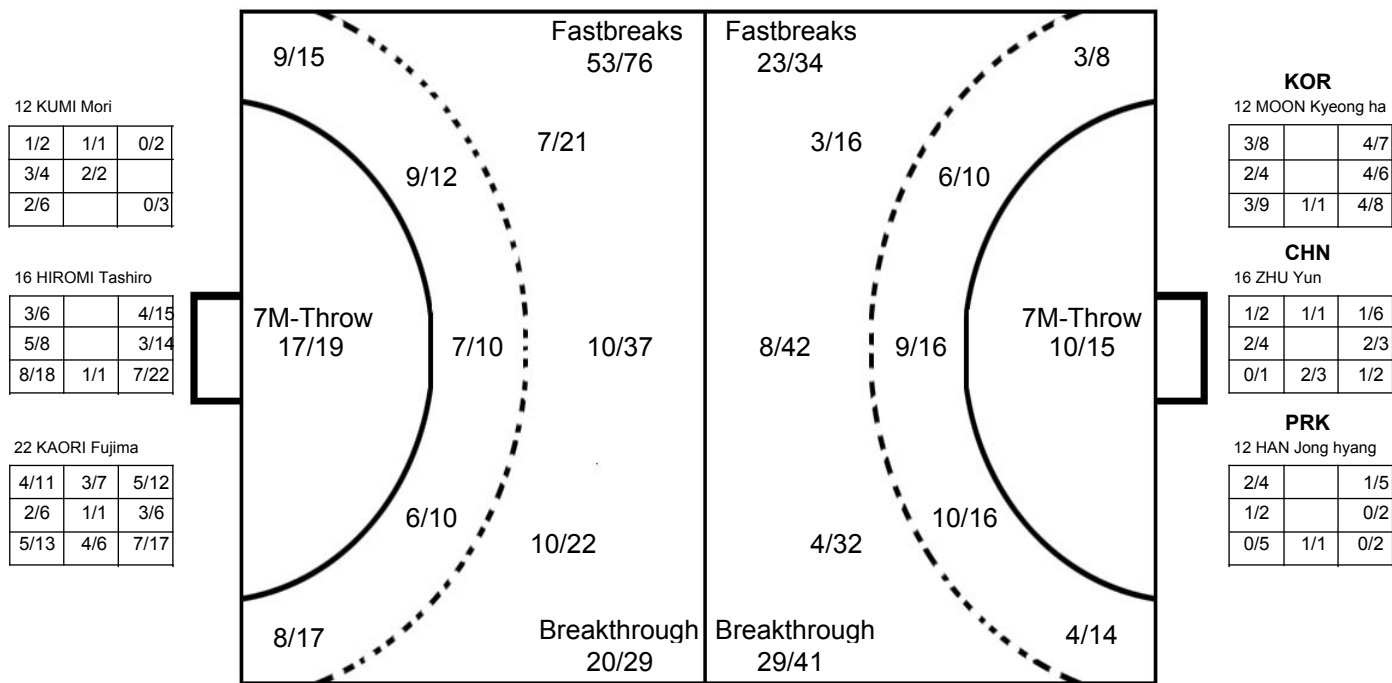

ASIAN WOMEN'S QUALIFICATION FOR OLYMPIC GAMES 2012
TOTAL SHOT REPORT

UP TO MATCH 15

121011015-42-1/1

JAPAN

2 SATOKO Kuroki	3 MEGUMI Takahashi	4 SHIORI Kamimachi	6 AKIE Uegaki	8 KAORI Onozawa	10 SHIO Fuji	11 YUMIKO Yamano	12 KUMI Mori
<table border="1"><tr><td></td><td>1</td><td>2</td></tr><tr><td>1</td><td></td><td>1</td></tr><tr><td></td><td></td><td>2</td></tr></table>	<table border="1"><tr><td>3</td><td></td><td></td></tr><tr><td>1</td><td></td><td>2</td></tr><tr><td>3</td><td></td><td>3</td></tr></table>	<table border="1"><tr><td>4</td><td></td><td>6</td></tr><tr><td>4</td><td></td><td>4</td></tr><tr><td>4</td><td>4</td><td>7</td></tr></table>	<table border="1"><tr><td></td><td>1</td><td>2</td></tr><tr><td>2</td><td></td><td></td></tr><tr><td>2</td><td></td><td>5</td></tr></table>	<table border="1"><tr><td></td><td></td><td>1</td></tr><tr><td>1</td><td></td><td>1</td></tr><tr><td>2</td><td></td><td>1</td></tr></table>	<table border="1"><tr><td>6</td><td></td><td>4</td></tr><tr><td>4</td><td></td><td>1</td></tr><tr><td>8</td><td></td><td>1</td></tr></table>	<table border="1"><tr><td></td><td></td><td></td></tr><tr><td></td><td></td><td></td></tr><tr><td></td><td></td><td></td></tr></table>	<table border="1"><tr><td></td><td></td><td></td></tr><tr><td></td><td></td><td></td></tr><tr><td></td><td></td><td></td></tr></table>
Post - 0 Miss - 0 Block - 0	Post - 3 Miss - 0 Block - 0	Post - 5 Miss - 3 Block - 1	Post - 2 Miss - 6 Block - 3	Post - 0 Miss - 0 Block - 0	Post - 3 Miss - 5 Block - 3	Post - 0 Miss - 0 Block - 1	Post - 0 Miss - 0 Block - 0
13 HARUKA	14 KARINA Maki	16 HIROMI Tashiro	17 YUKO Arihama	20 MAYUKO Ishitate	21 RIKA Wakamatsu	22 KAORI Fujima	23 AIKO Hayafune
<table border="1"><tr><td></td><td></td><td></td></tr><tr><td></td><td></td><td>1</td></tr><tr><td></td><td></td><td>2</td></tr></table>	<table border="1"><tr><td></td><td></td><td></td></tr><tr><td></td><td></td><td></td></tr><tr><td>2</td><td></td><td></td></tr></table>	<table border="1"><tr><td></td><td></td><td></td></tr><tr><td></td><td></td><td></td></tr><tr><td></td><td></td><td></td></tr></table>	<table border="1"><tr><td>4</td><td></td><td>8</td></tr><tr><td>4</td><td></td><td>3</td></tr><tr><td>5</td><td></td><td>1</td></tr></table>	<table border="1"><tr><td></td><td></td><td>4</td></tr><tr><td>4</td><td></td><td>1</td></tr><tr><td>3</td><td></td><td>1</td></tr></table>	<table border="1"><tr><td></td><td></td><td>1</td></tr><tr><td></td><td></td><td></td></tr><tr><td>1</td><td>1</td><td></td></tr></table>	<table border="1"><tr><td></td><td></td><td></td></tr><tr><td></td><td></td><td></td></tr><tr><td></td><td></td><td></td></tr></table>	<table border="1"><tr><td>2</td><td>2</td><td></td></tr><tr><td>1</td><td></td><td>1</td></tr><tr><td>2</td><td>1</td><td>7</td></tr></table>
Post - 0 Miss - 0 Block - 0	Post - 0 Miss - 0 Block - 0	Post - 0 Miss - 0 Block - 0	Post - 4 Miss - 3 Block - 4	Post - 1 Miss - 0 Block - 0	Post - 0 Miss - 0 Block - 0	Post - 0 Miss - 0 Block - 0	Post - 2 Miss - 4 Block - 3

OPPONENT

13 KIL Mi hyang	2 WOO Sun hee	8 BARANOVSKAYA I.	3 KIM On a	9 VOLNUKHINA Xeniya	10 RYU Eun hee	5 GELDIYEVA Albina	5 LI Bing
<table border="1"><tr><td></td><td></td><td>2</td></tr><tr><td></td><td></td><td>1</td></tr><tr><td>2</td><td>1</td><td>3</td></tr></table>	<table border="1"><tr><td>1</td><td></td><td>3</td></tr><tr><td></td><td></td><td>1</td></tr><tr><td>2</td><td></td><td>1</td></tr></table>	<table border="1"><tr><td>1</td><td></td><td>2</td></tr><tr><td>1</td><td></td><td>2</td></tr><tr><td></td><td></td><td>1</td></tr></table>	<table border="1"><tr><td>1</td><td></td><td>2</td></tr><tr><td></td><td></td><td>1</td></tr><tr><td>1</td><td></td><td>2</td></tr></table>	<table border="1"><tr><td></td><td></td><td>2</td></tr><tr><td></td><td></td><td>1</td></tr><tr><td>1</td><td></td><td>1</td></tr></table>	<table border="1"><tr><td></td><td></td><td>1</td></tr><tr><td></td><td></td><td>1</td></tr><tr><td>1</td><td></td><td>2</td></tr></table>	<table border="1"><tr><td></td><td></td><td>1</td></tr><tr><td></td><td></td><td>2</td></tr><tr><td></td><td></td><td>1</td></tr></table>	<table border="1"><tr><td></td><td></td><td>1</td></tr><tr><td>1</td><td></td><td></td></tr><tr><td>1</td><td></td><td></td></tr></table>
Post - 3 Miss - 3 Block - 1	Post - 0 Miss - 0 Block - 0	Post - 0 Miss - 1 Block - 1	Post - 1 Miss - 0 Block - 0	Post - 0 Miss - 1 Block - 0	Post - 3 Miss - 2 Block - 0	Post - 0 Miss - 1 Block - 3	Post - 0 Miss - 0 Block - 0
10 WANG Shasha	18 SHA Zhengwen	21 ZHAO Jiaqin	10 PORTOVA Yelena	13 KULAKOVA N.	17 SIM Hae in	22 LEE Eun bi	9 KIM Chun yong
<table border="1"><tr><td>2</td><td></td><td></td></tr><tr><td></td><td></td><td></td></tr><tr><td>1</td><td></td><td></td></tr></table>	<table border="1"><tr><td></td><td>1</td><td></td></tr><tr><td></td><td></td><td></td></tr><tr><td></td><td></td><td>2</td></tr></table>	<table border="1"><tr><td>1</td><td></td><td></td></tr><tr><td></td><td></td><td></td></tr><tr><td></td><td>1</td><td>1</td></tr></table>	<table border="1"><tr><td></td><td>1</td><td></td></tr><tr><td>1</td><td></td><td></td></tr><tr><td>1</td><td></td><td></td></tr></table>	<table border="1"><tr><td></td><td></td><td>2</td></tr><tr><td></td><td></td><td></td></tr><tr><td>1</td><td></td><td></td></tr></table>	<table border="1"><tr><td>1</td><td></td><td></td></tr><tr><td>1</td><td></td><td></td></tr><tr><td>1</td><td></td><td></td></tr></table>	<table border="1"><tr><td></td><td>1</td><td>1</td></tr><tr><td></td><td></td><td></td></tr><tr><td></td><td></td><td>1</td></tr></table>	<table border="1"><tr><td></td><td></td><td></td></tr><tr><td></td><td></td><td></td></tr><tr><td>3</td><td></td><td></td></tr></table>
Post - 1 Miss - 0 Block - 1	Post - 0 Miss - 1 Block - 0	Post - 0 Miss - 1 Block - 1	Post - 0 Miss - 0 Block - 0	Post - 0 Miss - 1 Block - 0	Post - 0 Miss - 1 Block - 1	Post - 0 Miss - 0 Block - 0	Post - 0 Miss - 0 Block - 0