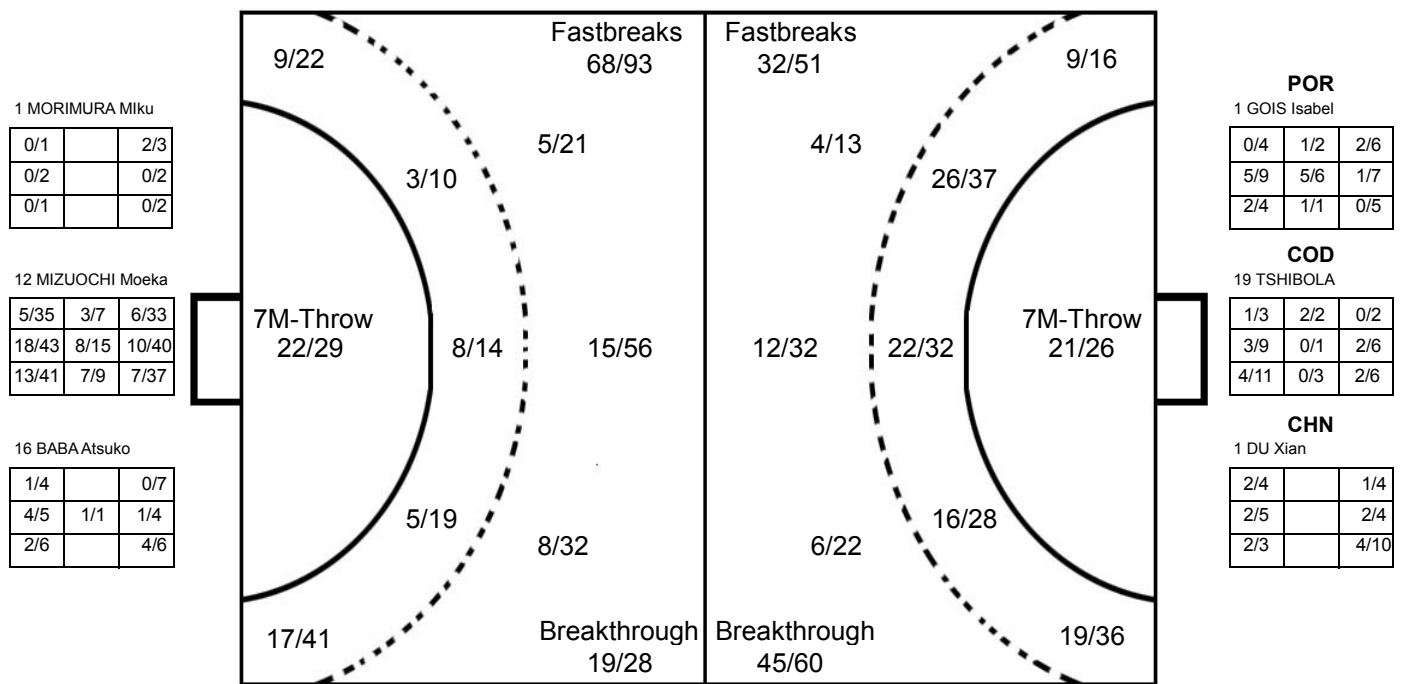

2014 WOMEN'S JUNIOR WORLD CHAMPIONSHIP IN CRO TOTAL SHOT REPORT

UP TO MATCH 100

201411100-42-1/1

JAPAN

1 MORIMURA Miku	2 NAGATA Mika	3 IWABUCHI Ikumi	4 SASAKI Haruno	5 FUKATA Ayaka	6 ETO Mika	7 KITAHARA Yumi	8 HOSHINO Chiharu
<table border="1"><tr><td></td><td></td><td></td></tr><tr><td></td><td></td><td>2</td></tr><tr><td></td><td></td><td>1</td></tr></table>	<table border="1"><tr><td></td><td></td><td>2</td></tr><tr><td></td><td></td><td>1</td></tr><tr><td></td><td></td><td></td></tr></table>	<table border="1"><tr><td></td><td></td><td></td></tr><tr><td></td><td></td><td></td></tr><tr><td></td><td></td><td>1</td></tr></table>	<table border="1"><tr><td>1</td><td>4</td><td>8</td></tr><tr><td>5</td><td>3</td><td>10</td></tr><tr><td>8</td><td>1</td><td>18</td></tr></table>	<table border="1"><tr><td>1</td><td></td><td>3</td></tr><tr><td>2</td><td></td><td>2</td></tr><tr><td>2</td><td></td><td>4</td></tr></table>	<table border="1"><tr><td></td><td></td><td></td></tr><tr><td>2</td><td></td><td></td></tr><tr><td></td><td></td><td></td></tr></table>	<table border="1"><tr><td></td><td></td><td></td></tr><tr><td>2</td><td></td><td></td></tr><tr><td></td><td></td><td></td></tr></table>	<table border="1"><tr><td></td><td></td><td></td></tr><tr><td>1</td><td></td><td></td></tr><tr><td></td><td></td><td></td></tr></table>
Post - 0 Miss - 0 Block - 0	Post - 2 Miss - 0 Block - 0	Post - 1 Miss - 0 Block - 0	Post - 8 Miss - 11 Block - 12	Post - 3 Miss - 5 Block - 2	Post - 0 Miss - 0 Block - 1	Post - 0 Miss - 1 Block - 0	Post - 0 Miss - 0 Block - 0
9 IWASAKI Narumi	10 SINGH Amika	11 MITA Miki	12 MIZUOCHI Moeka	13 TAMURA Misaki	14 AKIYAMA Natsumi	16 BABA Atsuko	17 HASEGAWA
<table border="1"><tr><td>2</td><td>1</td><td>2</td></tr><tr><td>5</td><td></td><td>4</td></tr><tr><td>4</td><td>1</td><td>2</td></tr></table>	<table border="1"><tr><td>1</td><td></td><td>2</td></tr><tr><td></td><td></td><td></td></tr><tr><td>1</td><td></td><td></td></tr></table>	<table border="1"><tr><td>2</td><td></td><td>3</td></tr><tr><td>2</td><td></td><td>7</td></tr><tr><td>2</td><td></td><td>1</td></tr></table>	<table border="1"><tr><td></td><td></td><td></td></tr><tr><td></td><td></td><td></td></tr><tr><td></td><td></td><td></td></tr></table>	<table border="1"><tr><td>6</td><td>2</td><td>2</td></tr><tr><td>2</td><td>1</td><td>8</td></tr><tr><td>2</td><td>1</td><td>10</td></tr></table>	<table border="1"><tr><td>3</td><td></td><td>2</td></tr><tr><td>10</td><td></td><td></td></tr><tr><td>3</td><td></td><td>3</td></tr></table>	<table border="1"><tr><td></td><td></td><td></td></tr><tr><td></td><td></td><td></td></tr><tr><td></td><td></td><td></td></tr></table>	<table border="1"><tr><td></td><td></td><td></td></tr><tr><td></td><td></td><td>1</td></tr><tr><td></td><td></td><td></td></tr></table>
Post - 2 Miss - 0 Block - 4	Post - 0 Miss - 0 Block - 0	Post - 0 Miss - 0 Block - 1	Post - 0 Miss - 0 Block - 0	Post - 8 Miss - 3 Block - 3	Post - 2 Miss - 3 Block - 2	Post - 0 Miss - 0 Block - 0	Post - 0 Miss - 0 Block - 0

OPPONENT

URU 4 MARTINA Barreiro	COD 9 BETU Mvita Julie	POR 11 SOARES Monica	POR 5 RODRIGUES Patric	POR 9 LIMA Patricia	COD 13 MUMBALA	HUN 11 KORSOS Dorina	HUN 23 TOTH Gabriella
<table border="1"><tr><td>3</td><td></td><td>3</td></tr><tr><td></td><td></td><td></td></tr><tr><td>4</td><td></td><td>2</td></tr></table>	<table border="1"><tr><td>1</td><td></td><td></td></tr><tr><td>1</td><td>1</td><td>2</td></tr><tr><td>1</td><td></td><td>4</td></tr></table>	<table border="1"><tr><td>2</td><td></td><td>2</td></tr><tr><td></td><td></td><td>2</td></tr><tr><td>2</td><td></td><td>1</td></tr></table>	<table border="1"><tr><td>2</td><td></td><td>1</td></tr><tr><td>2</td><td></td><td>2</td></tr><tr><td></td><td></td><td>1</td></tr></table>	<table border="1"><tr><td>2</td><td></td><td></td></tr><tr><td>1</td><td></td><td>2</td></tr><tr><td></td><td>1</td><td>2</td></tr></table>	<table border="1"><tr><td></td><td></td><td>1</td></tr><tr><td></td><td></td><td>2</td></tr><tr><td>2</td><td></td><td>2</td></tr></table>	<table border="1"><tr><td></td><td></td><td>1</td></tr><tr><td>1</td><td></td><td>3</td></tr><tr><td>1</td><td></td><td>1</td></tr></table>	<table border="1"><tr><td>1</td><td></td><td>1</td></tr><tr><td></td><td>1</td><td>1</td></tr><tr><td>1</td><td></td><td>2</td></tr></table>
Post - 3 Miss - 0 Block - 0	Post - 2 Miss - 0 Block - 0	Post - 0 Miss - 2 Block - 0	Post - 1 Miss - 1 Block - 0	Post - 0 Miss - 0 Block - 0	Post - 1 Miss - 1 Block - 0	Post - 0 Miss - 0 Block - 0	Post - 0 Miss - 0 Block - 0
CHN 19 ZHANG Haixia	FRA 7 FRECON Alizee	FRA 8 FLIPPES Laura	COD 4 KELE Mazenga M.	CHN 3 JI Xiaotong	CHN 9 XIN Yan	HUN 8 KURUCZ Ivett	HUN 9 SZEKERCESZ Luca
<table border="1"><tr><td>1</td><td></td><td>2</td></tr><tr><td>1</td><td></td><td></td></tr><tr><td>1</td><td></td><td>1</td></tr></table>	<table border="1"><tr><td></td><td></td><td></td></tr><tr><td></td><td>1</td><td>1</td></tr><tr><td>3</td><td></td><td>1</td></tr></table>	<table border="1"><tr><td>1</td><td></td><td>1</td></tr><tr><td>1</td><td></td><td>2</td></tr><tr><td>1</td><td></td><td></td></tr></table>	<table border="1"><tr><td></td><td>2</td><td></td></tr><tr><td>2</td><td></td><td>1</td></tr><tr><td></td><td></td><td></td></tr></table>	<table border="1"><tr><td></td><td></td><td>2</td></tr><tr><td></td><td></td><td></td></tr><tr><td></td><td></td><td>3</td></tr></table>	<table border="1"><tr><td>1</td><td></td><td></td></tr><tr><td>1</td><td></td><td></td></tr><tr><td>3</td><td></td><td></td></tr></table>	<table border="1"><tr><td>1</td><td>1</td><td>1</td></tr><tr><td></td><td></td><td>1</td></tr><tr><td>1</td><td></td><td></td></tr></table>	<table border="1"><tr><td>1</td><td></td><td></td></tr><tr><td>2</td><td></td><td></td></tr><tr><td>2</td><td></td><td></td></tr></table>
Post - 0 Miss - 0 Block - 0	Post - 0 Miss - 0 Block - 0	Post - 1 Miss - 1 Block - 0	Post - 0 Miss - 0 Block - 0	Post - 2 Miss - 0 Block - 1	Post - 1 Miss - 0 Block - 0	Post - 0 Miss - 0 Block - 0	Post - 1 Miss - 0 Block - 0