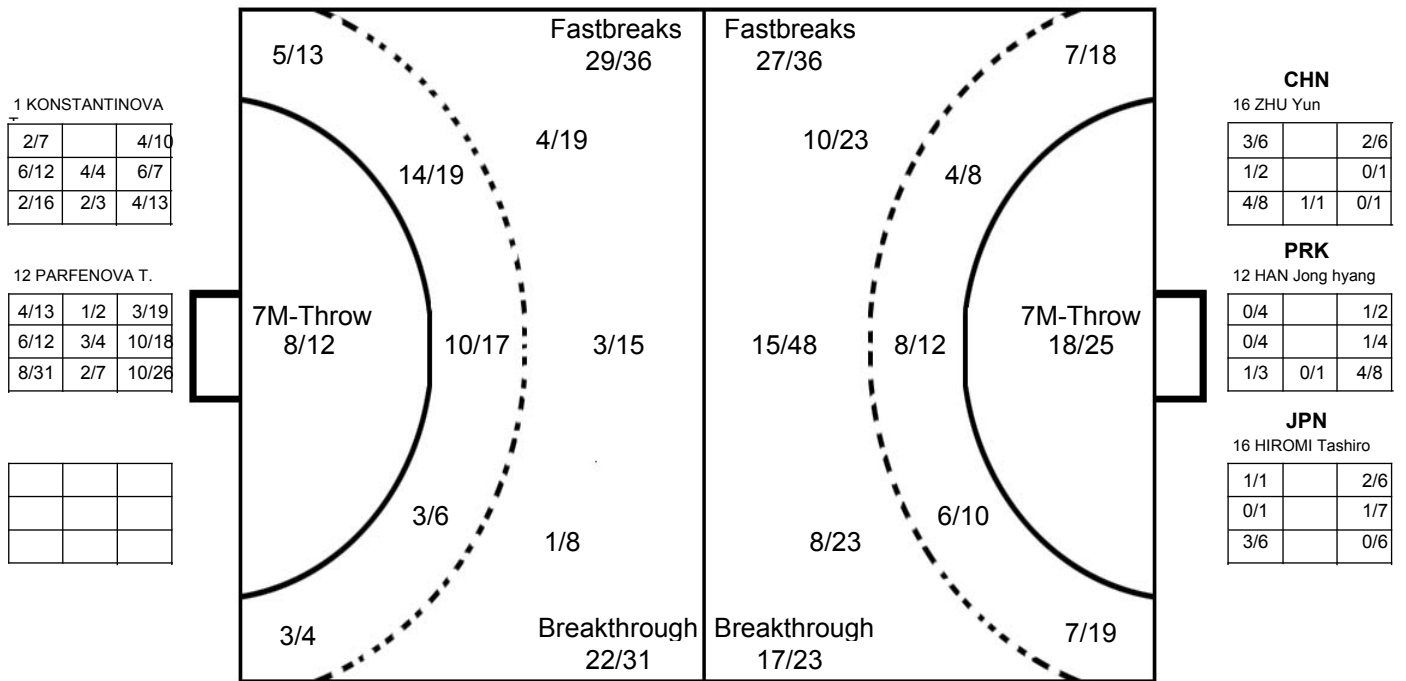

ASIAN WOMEN'S QUALIFICATION FOR OLYMPIC GAMES 2012

TOTAL SHOT REPORT

UP TO MATCH 15

121011015-42-1/1

KAZAKHSTAN

1 KONSTANTINOVA T.	3 PARSHINA Natalya	4 KOSTYUKOVA Y.	5 NIKITINA Amma	7 NEDOPEKINA K.	8 BARANOVSKAYA I.	9 VOLNUKHINA	10 PORTOVA Yelena
<table border="1"><tr><td></td><td></td><td></td></tr><tr><td></td><td></td><td></td></tr><tr><td></td><td></td><td></td></tr></table>	<table border="1"><tr><td>1</td><td></td><td></td></tr><tr><td></td><td></td><td></td></tr><tr><td>4</td><td></td><td>2</td></tr></table>	<table border="1"><tr><td>2</td><td></td><td>3</td></tr><tr><td>1</td><td></td><td>1</td></tr><tr><td>1</td><td></td><td></td></tr></table>	<table border="1"><tr><td></td><td></td><td></td></tr><tr><td></td><td></td><td></td></tr><tr><td></td><td></td><td></td></tr></table>	<table border="1"><tr><td>1</td><td></td><td>1</td></tr><tr><td></td><td></td><td>1</td></tr><tr><td>1</td><td></td><td>2</td></tr></table>	<table border="1"><tr><td>5</td><td>1</td><td>4</td></tr><tr><td>4</td><td></td><td>5</td></tr><tr><td>3</td><td></td><td>3</td></tr></table>	<table border="1"><tr><td>3</td><td></td><td>7</td></tr><tr><td></td><td></td><td>3</td></tr><tr><td>4</td><td>2</td><td>5</td></tr></table>	<table border="1"><tr><td></td><td>1</td><td></td></tr><tr><td>1</td><td></td><td>1</td></tr><tr><td>2</td><td></td><td>1</td></tr></table>
Post - 0 Miss - 0 Block - 0	Post - 0 Miss - 4 Block - 1	Post - 3 Miss - 0 Block - 0	Post - 0 Miss - 0 Block - 0	Post - 3 Miss - 2 Block - 0	Post - 0 Miss - 6 Block - 1	Post - 1 Miss - 1 Block - 0	Post - 0 Miss - 0 Block - 0
11 SUYAZOVA Yelena	12 PARFENOVA T.	13 KULAKOVA N.	14 LATKINA Y.	15 ZHULKINA Y.	17 KARAMERGENOVA	18 KOTOVA Alla	19 YAKOVLEVA N.
<table border="1"><tr><td></td><td></td><td></td></tr><tr><td></td><td></td><td></td></tr><tr><td></td><td></td><td></td></tr></table>	<table border="1"><tr><td></td><td></td><td></td></tr><tr><td></td><td></td><td></td></tr><tr><td></td><td></td><td></td></tr></table>	<table border="1"><tr><td>1</td><td></td><td>1</td></tr><tr><td>1</td><td></td><td>4</td></tr><tr><td>1</td><td>1</td><td>1</td></tr></table>	<table border="1"><tr><td></td><td></td><td></td></tr><tr><td></td><td></td><td></td></tr><tr><td>1</td><td></td><td>4</td></tr></table>	<table border="1"><tr><td></td><td></td><td></td></tr><tr><td></td><td></td><td></td></tr><tr><td></td><td></td><td></td></tr></table>	<table border="1"><tr><td></td><td></td><td></td></tr><tr><td></td><td></td><td></td></tr><tr><td></td><td></td><td></td></tr></table>	<table border="1"><tr><td></td><td></td><td></td></tr><tr><td></td><td></td><td></td></tr><tr><td></td><td></td><td></td></tr></table>	<table border="1"><tr><td></td><td></td><td></td></tr><tr><td>1</td><td></td><td>2</td></tr><tr><td>3</td><td>1</td><td>4</td></tr></table>
Post - 0 Miss - 0 Block - 0	Post - 0 Miss - 0 Block - 0	Post - 2 Miss - 2 Block - 1	Post - 0 Miss - 0 Block - 0	Post - 1 Miss - 1 Block - 0	Post - 0 Miss - 0 Block - 0	Post - 0 Miss - 1 Block - 0	Post - 0 Miss - 0 Block - 0

OPPONENT

JPN 4 SHIORI Kamimachi	KOR 7 JANG So hee	JPN 10 SHIO Fuji	CHN 21 ZHAO Jiaqin	KOR 20 JUNG Ji hae	PRK 9 KIM Chun yong	JPN 6 AKIE Uegaki	JPN 17 YUKO Arihama
<table border="1"><tr><td>1</td><td></td><td>1</td></tr><tr><td>1</td><td></td><td>2</td></tr><tr><td>2</td><td>1</td><td>1</td></tr></table>	<table border="1"><tr><td></td><td></td><td>3</td></tr><tr><td>1</td><td></td><td></td></tr><tr><td>1</td><td>1</td><td>2</td></tr></table>	<table border="1"><tr><td>1</td><td></td><td>1</td></tr><tr><td>1</td><td></td><td>1</td></tr><tr><td>3</td><td></td><td></td></tr></table>	<table border="1"><tr><td>2</td><td></td><td></td></tr><tr><td></td><td></td><td></td></tr><tr><td>3</td><td></td><td>1</td></tr></table>	<table border="1"><tr><td></td><td></td><td></td></tr><tr><td></td><td></td><td></td></tr><tr><td>6</td><td></td><td></td></tr></table>	<table border="1"><tr><td>2</td><td></td><td></td></tr><tr><td></td><td></td><td></td></tr><tr><td>2</td><td></td><td>2</td></tr></table>	<table border="1"><tr><td></td><td>1</td><td></td></tr><tr><td>1</td><td></td><td></td></tr><tr><td></td><td></td><td>3</td></tr></table>	<table border="1"><tr><td></td><td></td><td>4</td></tr><tr><td>1</td><td></td><td></td></tr><tr><td></td><td></td><td></td></tr></table>
Post - 3 Miss - 1 Block - 0	Post - 1 Miss - 0 Block - 0	Post - 2 Miss - 2 Block - 0	Post - 0 Miss - 0 Block - 0	Post - 0 Miss - 0 Block - 0	Post - 0 Miss - 0 Block - 0	Post - 0 Miss - 4 Block - 0	Post - 1 Miss - 0 Block - 0
KOR 10 RYU Eun hee	KOR 17 SIM Hae in	PRK 13 KIL Mi hyang	CHN 17 SUN Laimiao	JPN 8 KAORI Onozawa	KOR 2 WOO Sun hee	KOR 3 KIM On a	PRK 5 YANG Un sil
<table border="1"><tr><td>2</td><td></td><td>1</td></tr><tr><td></td><td></td><td>1</td></tr><tr><td>1</td><td></td><td></td></tr></table>	<table border="1"><tr><td>1</td><td></td><td>1</td></tr><tr><td></td><td></td><td></td></tr><tr><td>3</td><td></td><td></td></tr></table>	<table border="1"><tr><td></td><td></td><td></td></tr><tr><td></td><td></td><td>2</td></tr><tr><td>1</td><td>1</td><td>1</td></tr></table>	<table border="1"><tr><td>1</td><td></td><td></td></tr><tr><td>1</td><td></td><td></td></tr><tr><td>2</td><td></td><td></td></tr></table>	<table border="1"><tr><td></td><td></td><td></td></tr><tr><td></td><td></td><td>1</td></tr><tr><td>2</td><td></td><td>1</td></tr></table>	<table border="1"><tr><td>2</td><td></td><td></td></tr><tr><td></td><td></td><td></td></tr><tr><td>1</td><td></td><td>1</td></tr></table>	<table border="1"><tr><td></td><td></td><td>1</td></tr><tr><td></td><td></td><td></td></tr><tr><td>1</td><td>1</td><td>1</td></tr></table>	<table border="1"><tr><td></td><td></td><td></td></tr><tr><td></td><td></td><td>1</td></tr><tr><td>2</td><td></td><td>1</td></tr></table>
Post - 0 Miss - 0 Block - 0	Post - 0 Miss - 1 Block - 1	Post - 0 Miss - 1 Block - 0	Post - 0 Miss - 0 Block - 0	Post - 0 Miss - 0 Block - 0	Post - 0 Miss - 0 Block - 0	Post - 0 Miss - 0 Block - 0	Post - 0 Miss - 0 Block - 0