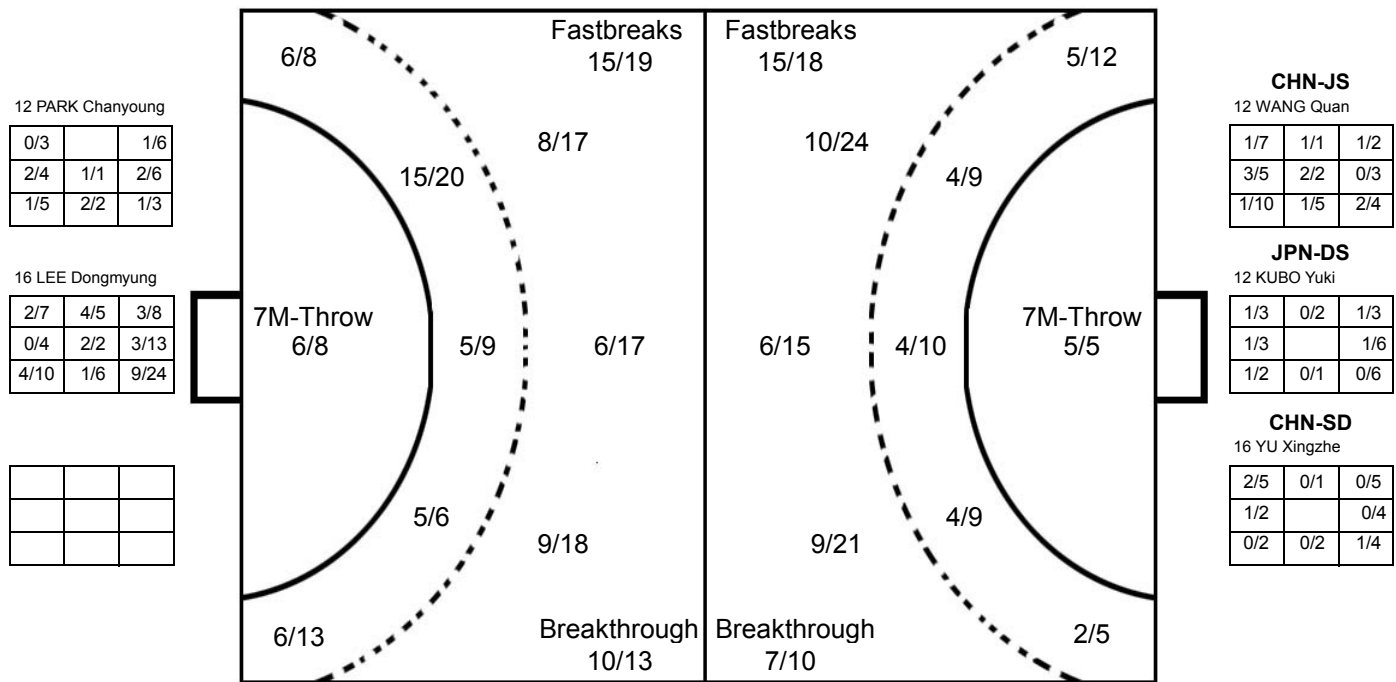

THE 11TH EAST ASIAN CLUB MEN'S CHAM IN WANZHOU
TOTAL SHOT REPORT

UP TO MATCH 12

201403012-42-1/1

KOR.DOOSAN

Player statistics for KOR.DOOSAN including names like SONG Injun, PARK Chanyoung, LIM Dukjun, etc., with corresponding shot and block data.

Opponent statistics for CHN-JS (WANG Quan), JPN-DS (KUBO Yuki), and CHN-SD (YU Xingzhe).

OPPONENT

Opponent player statistics for CHN-JS, JPN-DS, and CHN-SD, listing names like LI An, ISHIBASHI Ryu, ZHAO Xin, etc., with shot and block data.