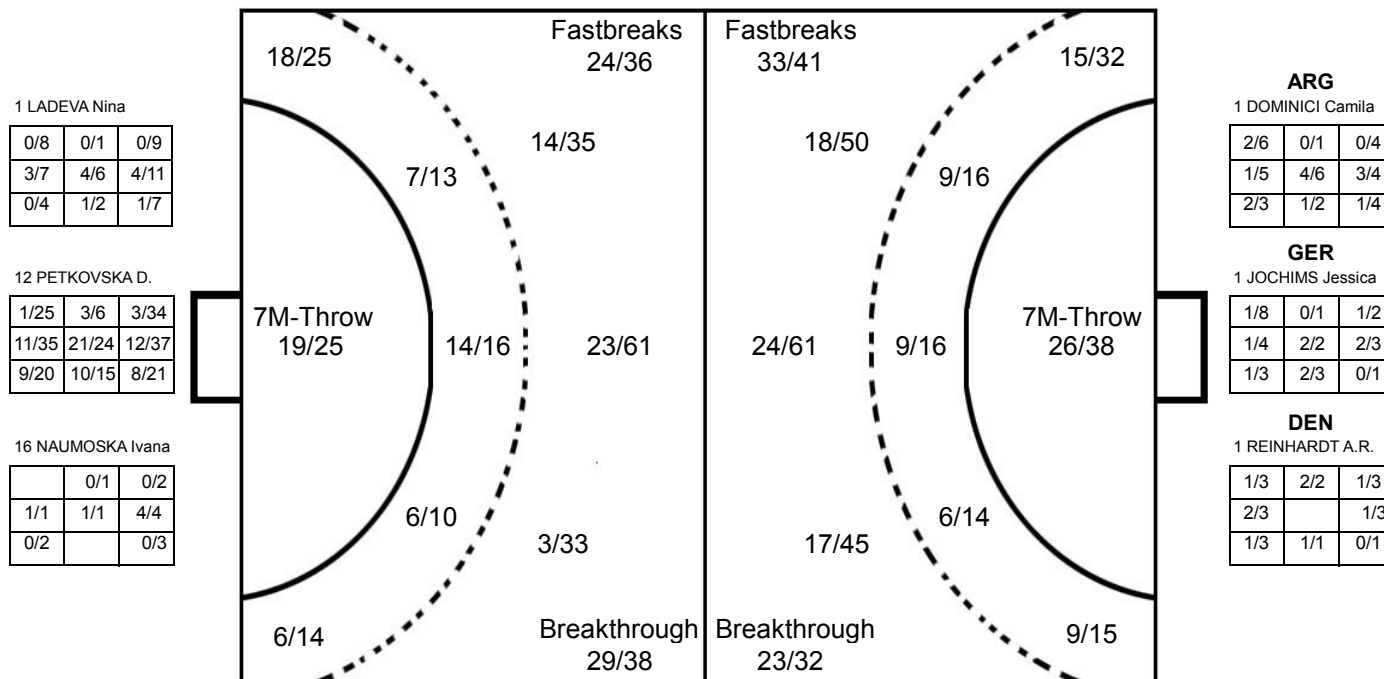

2014 WOMEN'S YOUTH WORLD CHAMPIONSHIP IN MKD TOTAL SHOT REPORT

UP TO MATCH 80

201412080-42-1/1

FYRO MACEDONIA

1 LADEVA Nina 0/0 0/0 0/0 Post - 0 Miss - 0 Block - 0	4 ZUPAN Despina 1/0 0/0 0/0 Post - 1 Miss - 0 Block - 1	5 STOJANOVSKA S. 3/0 0/0 2/0 Post - 7 Miss - 3 Block - 2	6 TODOROVSKAA. 3/1 2/2 4/4 Post - 4 Miss - 3 Block - 4	7 GJORGIIKA Ivana 3/0 0/0 3/0 Post - 6 Miss - 1 Block - 0	10 MITOVA Sara 4/0 2/2 3/1 Post - 6 Miss - 6 Block - 4	11 BOJADZISKA N. 1/0 0/0 0/0 Post - 1 Miss - 1 Block - 0	12 PETKOVSKA D. 0/0 0/0 0/0 Post - 0 Miss - 0 Block - 0
13 DABEVSKA Sanja 1/0 0/0 1/0 Post - 0 Miss - 0 Block - 0	16 NAUMOSKA Ivana 0/0 0/0 0/0 Post - 0 Miss - 0 Block - 0	17 NOLEVSKA 0/0 0/0 1/1 Post - 1 Miss - 1 Block - 0	23 KERAMICHIEVA T. 8/5 2/1 2/3 Post - 4 Miss - 7 Block - 3	28 MISEVSKA S. 0/0 0/0 1/1 Post - 1 Miss - 0 Block - 0	33 RISTOVSKA Sara 8/7 9/3 3/5 Post - 2 Miss - 1 Block - 0	37 GJORGIEVSKA K. 1/1 1/2 2/4 Post - 1 Miss - 5 Block - 1	44 MIHAILOVA Zorica 3/2 1/1 4/1 Post - 0 Miss - 0 Block - 0

OPPONENT

14 BAZALIU B.M. (ROU) 2/2 0/0 1/4 Post - 1 Miss - 3 Block - 3	10 BURIEVA Dildora (UZB) 1/0 0/0 1/3 Post - 0 Miss - 0 Block - 0	5 CASASOLA Micaela (ARG) 1/1 1/1 3/1 Post - 0 Miss - 1 Block - 2	9 KRISTIANSSEN C.L. (DEN) 1/0 0/0 3/3 Post - 1 Miss - 0 Block - 0	7 COSTA Joana F.D. (ANG) 1/0 0/0 3/3 Post - 1 Miss - 2 Block - 2	23 PEDERSEN L.N. (DEN) 1/0 0/0 2/3 Post - 0 Miss - 0 Block - 0	20 BOLK Emily (GER) 2/0 0/0 2/2 Post - 1 Miss - 2 Block - 1	2 CALUYOMBO A.P. (ANG) 1/1 1/1 1/1 Post - 0 Miss - 0 Block - 0
2 URBAN Rosario (ARG) 1/0 0/0 0/0 Post - 0 Miss - 0 Block - 0	13 LASLO Cristina (ROU) 2/0 0/0 2/1 Post - 0 Miss - 0 Block - 0	19 CARASOL A.L. (ROU) 0/0 0/0 3/2 Post - 0 Miss - 0 Block - 0	22 BEN A. Siwar (TUN) 0/0 0/0 2/1 Post - 2 Miss - 0 Block - 0	9 PAULINO M.C. (ANG) 0/0 0/0 1/3 Post - 1 Miss - 4 Block - 1	5 THYRSTED M.S. (DEN) 3/0 0/0 0/1 Post - 1 Miss - 0 Block - 0	13 STURM Luisa (GER) 1/0 0/0 1/1 Post - 0 Miss - 0 Block - 0	10 ILIE Alina (ROU) 1/0 0/0 0/1 Post - 0 Miss - 0 Block - 0