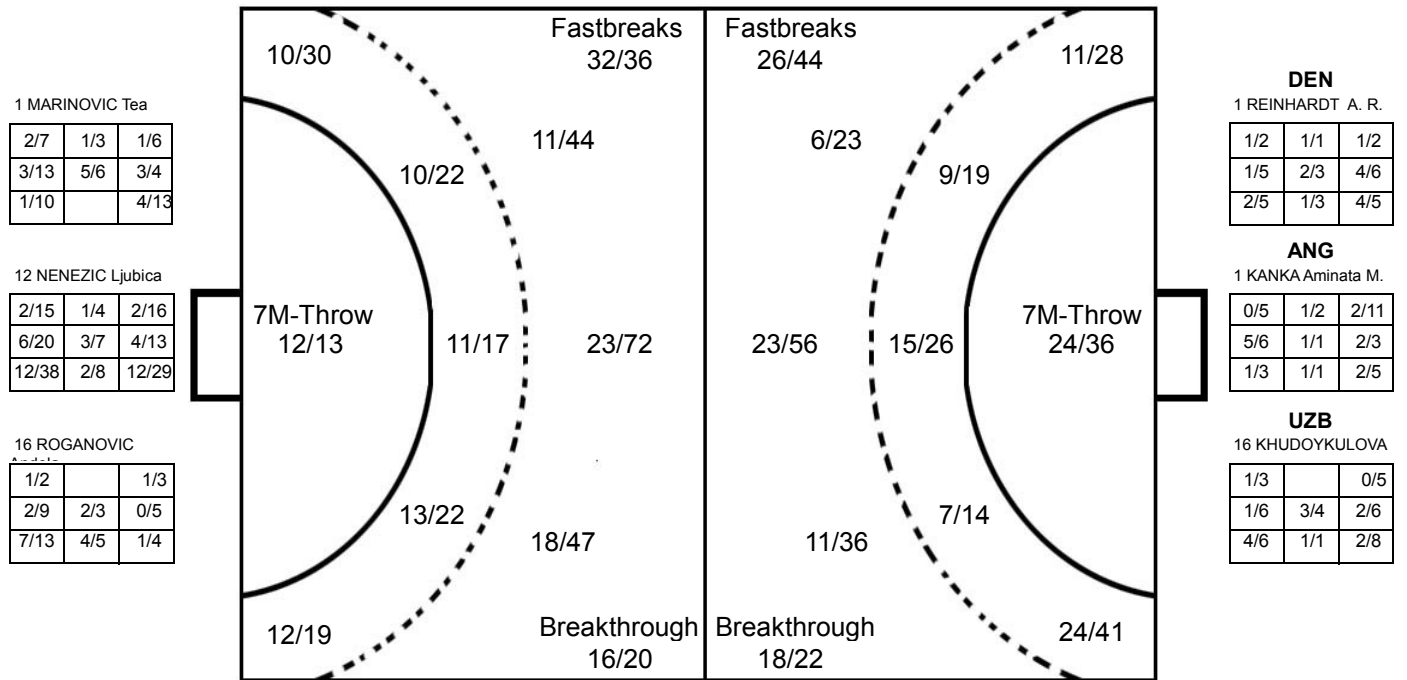

2016 IHF WOMEN'S JUNIOR (U20) WORLD CHAMPIONSHIP IN RUS

TOTAL SHOT REPORT

UP TO MATCH 76

201611083-42-1/1

MONTENEGRO

1 MARINOVIC Tea	2 ADZIC Aneta	4 UJKIC Dijana	5 DOKOVIC Enisa	6 KONATAR Branka	8 NOVAKOVIC Ivana	9 CARAPIC Milica	10 CAVLOVIC Itana
<table border="1"><tr><td></td><td></td><td></td></tr><tr><td></td><td></td><td></td></tr><tr><td></td><td></td><td></td></tr></table>	<table border="1"><tr><td></td><td></td><td></td></tr><tr><td></td><td></td><td></td></tr><tr><td>1</td><td></td><td></td></tr></table>	<table border="1"><tr><td>2</td><td></td><td></td></tr><tr><td>1</td><td></td><td></td></tr><tr><td>1</td><td></td><td>1</td></tr></table>	<table border="1"><tr><td>1</td><td></td><td>2</td></tr><tr><td>4</td><td></td><td>2</td></tr><tr><td>1</td><td></td><td>1</td></tr></table>	<table border="1"><tr><td></td><td></td><td>1</td></tr><tr><td>1</td><td></td><td>3</td></tr><tr><td>2</td><td></td><td>3</td></tr></table>	<table border="1"><tr><td>5</td><td>2</td><td>12</td></tr><tr><td>3</td><td></td><td>1</td></tr><tr><td>2</td><td></td><td>5</td></tr></table>	<table border="1"><tr><td>4</td><td></td><td>1</td></tr><tr><td>1</td><td></td><td>2</td></tr><tr><td>1</td><td></td><td>1</td></tr></table>	<table border="1"><tr><td>2</td><td>1</td><td>2</td></tr><tr><td></td><td></td><td>2</td></tr><tr><td>3</td><td></td><td>2</td></tr></table>
Post - 0 Miss - 0 Block - 0	Post - 0 Miss - 0 Block - 0	Post - 1 Miss - 2 Block - 0	Post - 0 Miss - 2 Block - 0	Post - 1 Miss - 2 Block - 0	Post - 3 Miss - 12 Block - 3	Post - 1 Miss - 1 Block - 0	Post - 0 Miss - 1 Block - 0
11 BOSNJAK Lejla	12 NENEZIC Ljubica	13 BRNOVIC Tatjana	14 PAVICEVIC Ivona	16 ROGANOVIC	17 AGOVIC Vanesa	19 SARANOVIC Ana	20 JOVICEVIC Tamara
<table border="1"><tr><td>7</td><td></td><td>3</td></tr><tr><td>3</td><td>2</td><td>1</td></tr><tr><td>3</td><td></td><td>1</td></tr></table>	<table border="1"><tr><td></td><td></td><td></td></tr><tr><td></td><td></td><td></td></tr><tr><td></td><td></td><td></td></tr></table>	<table border="1"><tr><td></td><td>1</td><td>3</td></tr><tr><td>4</td><td>2</td><td></td></tr><tr><td>2</td><td>2</td><td>3</td></tr></table>	<table border="1"><tr><td>1</td><td></td><td>4</td></tr><tr><td></td><td></td><td>3</td></tr><tr><td>2</td><td></td><td>5</td></tr></table>	<table border="1"><tr><td></td><td></td><td></td></tr><tr><td></td><td></td><td></td></tr><tr><td></td><td></td><td></td></tr></table>	<table border="1"><tr><td>1</td><td></td><td></td></tr><tr><td>1</td><td>1</td><td>2</td></tr><tr><td>4</td><td></td><td>6</td></tr></table>	<table border="1"><tr><td></td><td></td><td></td></tr><tr><td></td><td></td><td></td></tr><tr><td></td><td></td><td>1</td></tr></table>	<table border="1"><tr><td>4</td><td></td><td>4</td></tr><tr><td>1</td><td></td><td>2</td></tr><tr><td>2</td><td>2</td><td>6</td></tr></table>
Post - 6 Miss - 4 Block - 1	Post - 0 Miss - 0 Block - 0	Post - 2 Miss - 7 Block - 1	Post - 3 Miss - 2 Block - 1	Post - 0 Miss - 0 Block - 0	Post - 2 Miss - 1 Block - 6	Post - 0 Miss - 0 Block - 1	Post - 2 Miss - 6 Block - 5

OPPONENT

AUT	ANG	CHN	AUT	CHN	DEN	UZB	HUN
17 KOVACS Patricia	13 NENGANGA Vilma P	10 TIAN Xiuxiu	9 IVANCOK Ines	8 LIN Yanqun	18 LYKKEGAARD M.	5 NAJMEDINOVA G.	28 ELO Beatrix
<table border="1"><tr><td></td><td></td><td>3</td></tr><tr><td>1</td><td></td><td></td></tr><tr><td>3</td><td></td><td>3</td></tr></table>	<table border="1"><tr><td></td><td></td><td></td></tr><tr><td>2</td><td></td><td></td></tr><tr><td>6</td><td></td><td>1</td></tr></table>	<table border="1"><tr><td>2</td><td></td><td>1</td></tr><tr><td></td><td></td><td></td></tr><tr><td>2</td><td>1</td><td>1</td></tr></table>	<table border="1"><tr><td>2</td><td></td><td></td></tr><tr><td>1</td><td>1</td><td></td></tr><tr><td></td><td>1</td><td>1</td></tr></table>	<table border="1"><tr><td></td><td></td><td>2</td></tr><tr><td></td><td></td><td>1</td></tr><tr><td>1</td><td>1</td><td>1</td></tr></table>	<table border="1"><tr><td></td><td>2</td><td></td></tr><tr><td></td><td>1</td><td></td></tr><tr><td>2</td><td></td><td>1</td></tr></table>	<table border="1"><tr><td>1</td><td></td><td></td></tr><tr><td></td><td>1</td><td></td></tr><tr><td>3</td><td></td><td>1</td></tr></table>	<table border="1"><tr><td></td><td></td><td>1</td></tr><tr><td>1</td><td></td><td>1</td></tr><tr><td>1</td><td></td><td>1</td></tr></table>
Post - 1 Miss - 1 Block - 0	Post - 1 Miss - 0 Block - 0	Post - 0 Miss - 2 Block - 0	Post - 1 Miss - 0 Block - 0	Post - 0 Miss - 3 Block - 2	Post - 0 Miss - 0 Block - 0	Post - 0 Miss - 0 Block - 2	Post - 0 Miss - 0 Block - 0
NOR	NOR	UZB	DEN	HUN	HUN	HUN	NOR
10 HERNES Ida marie	13 BERGSET Malene	8 ABDULHAMIDOVA	8 JOHANSEN R. H.	40 MONORI Orsolya	57 PUHALAK S.	96 TOTH Gabriella	4 HOEGHDAL Moa
<table border="1"><tr><td>1</td><td></td><td>2</td></tr><tr><td>1</td><td></td><td></td></tr><tr><td></td><td></td><td>1</td></tr></table>	<table border="1"><tr><td></td><td></td><td>1</td></tr><tr><td>1</td><td></td><td>2</td></tr><tr><td></td><td></td><td>1</td></tr></table>	<table border="1"><tr><td>3</td><td></td><td></td></tr><tr><td>1</td><td></td><td>1</td></tr><tr><td></td><td></td><td></td></tr></table>	<table border="1"><tr><td>1</td><td></td><td></td></tr><tr><td></td><td>1</td><td>1</td></tr><tr><td>1</td><td></td><td></td></tr></table>	<table border="1"><tr><td>1</td><td></td><td></td></tr><tr><td>1</td><td></td><td></td></tr><tr><td>1</td><td></td><td>1</td></tr></table>	<table border="1"><tr><td></td><td></td><td>1</td></tr><tr><td></td><td></td><td>3</td></tr><tr><td></td><td></td><td></td></tr></table>	<table border="1"><tr><td></td><td></td><td>1</td></tr><tr><td>1</td><td></td><td></td></tr><tr><td></td><td></td><td>2</td></tr></table>	<table border="1"><tr><td></td><td></td><td></td></tr><tr><td>1</td><td></td><td></td></tr><tr><td>3</td><td></td><td></td></tr></table>
Post - 1 Miss - 0 Block - 0	Post - 0 Miss - 2 Block - 0	Post - 0 Miss - 0 Block - 1	Post - 2 Miss - 0 Block - 0	Post - 2 Miss - 1 Block - 0	Post - 0 Miss - 1 Block - 0	Post - 1 Miss - 1 Block - 1	Post - 1 Miss - 2 Block - 1