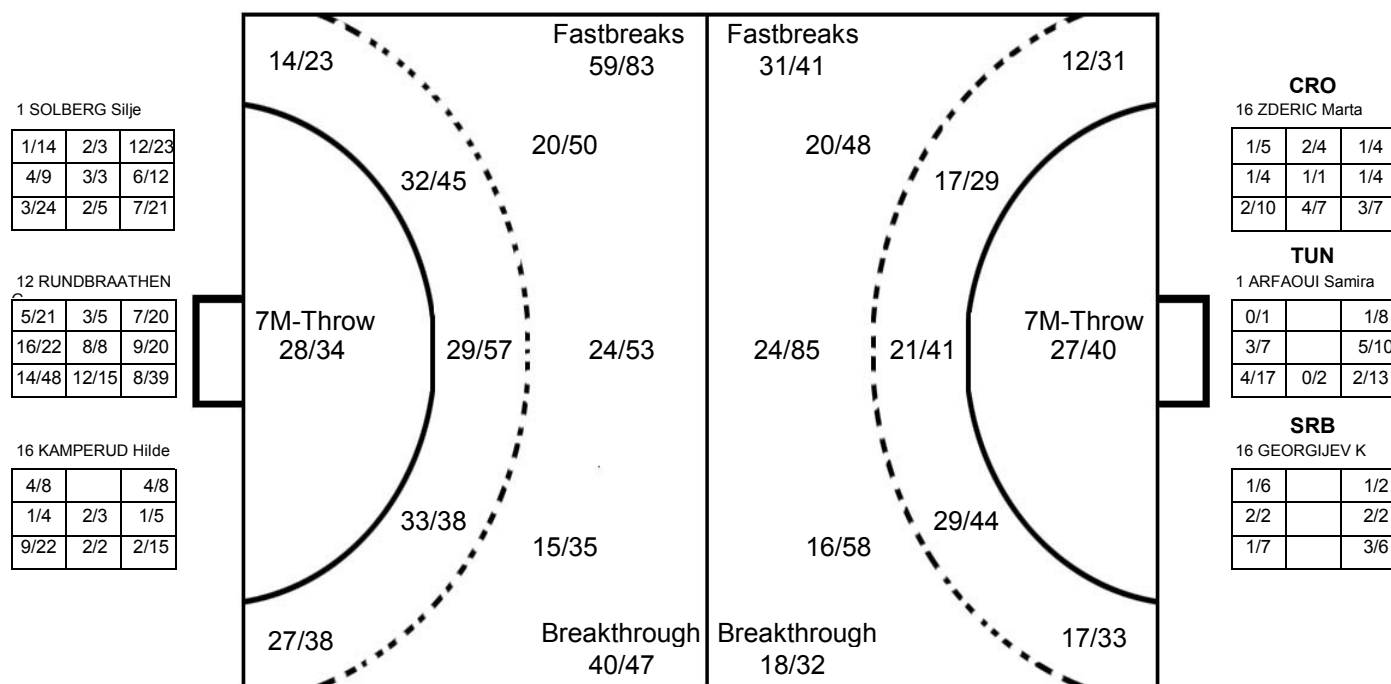

XVII WOMEN'S JUNIOR WORLD CHAMPIONSHIP 2010 IN KOR

TOTAL SHOT REPORT

UP TO MATCH 98

100717098-42-1/1

NORWAY

1 SOLBERG Silje	2 HOMME Christine	3 KRISTIANSEN V	4 YTTERENG Hanna	5 MARCUSSEN Mai	6 OFTEDAL Stine	7 MOLID Mari	8 JAKOBSEN Maja
<table border="1" style="width: 100%;"><tr><td> </td><td> </td><td> </td></tr><tr><td> </td><td> </td><td> </td></tr><tr><td> </td><td> </td><td> </td></tr></table>	<table border="1" style="width: 100%;"><tr><td>3</td><td>1</td><td>2</td></tr><tr><td>1</td><td> </td><td>3</td></tr><tr><td>3</td><td> </td><td>5</td></tr></table>	<table border="1" style="width: 100%;"><tr><td>3</td><td> </td><td>1</td></tr><tr><td>3</td><td> </td><td>4</td></tr><tr><td>8</td><td>5</td><td>13</td></tr></table>	<table border="1" style="width: 100%;"><tr><td>1</td><td>1</td><td>2</td></tr><tr><td>2</td><td>1</td><td> </td></tr><tr><td>1</td><td>2</td><td>1</td></tr></table>	<table border="1" style="width: 100%;"><tr><td>1</td><td> </td><td>1</td></tr><tr><td> </td><td> </td><td> </td></tr><tr><td>12</td><td> </td><td>2</td></tr></table>	<table border="1" style="width: 100%;"><tr><td>3</td><td> </td><td>1</td></tr><tr><td>6</td><td> </td><td>2</td></tr><tr><td>12</td><td>3</td><td>8</td></tr></table>	<table border="1" style="width: 100%;"><tr><td>5</td><td> </td><td>11</td></tr><tr><td>2</td><td> </td><td>5</td></tr><tr><td>6</td><td> </td><td>10</td></tr></table>	<table border="1" style="width: 100%;"><tr><td>3</td><td> </td><td>5</td></tr><tr><td>5</td><td> </td><td>1</td></tr><tr><td>11</td><td>1</td><td>9</td></tr></table>
Post - 0 Miss - 0 Block - 0	Post - 4 Miss - 4 Block - 0	Post - 4 Miss - 1 Block - 4	Post - 0 Miss - 1 Block - 0	Post - 1 Miss - 3 Block - 1	Post - 3 Miss - 4 Block - 2	Post - 6 Miss - 8 Block - 4	Post - 1 Miss - 1 Block - 2
9 SOLBERG Sanna	10 MOERK Nora	12 RUNDBRAATHEN	13 SVENDSEN Silje	14 FOLKVORD Ellen	16 KAMPERUD Hilde	17 NOERSTEBOE K	18 HALL Susann iren
<table border="1" style="width: 100%;"><tr><td>1</td><td> </td><td>6</td></tr><tr><td> </td><td> </td><td>4</td></tr><tr><td>6</td><td> </td><td>12</td></tr></table>	<table border="1" style="width: 100%;"><tr><td>8</td><td> </td><td>1</td></tr><tr><td>5</td><td> </td><td>1</td></tr><tr><td>17</td><td>3</td><td>9</td></tr></table>	<table border="1" style="width: 100%;"><tr><td> </td><td> </td><td> </td></tr><tr><td> </td><td> </td><td> </td></tr><tr><td> </td><td> </td><td> </td></tr></table>	<table border="1" style="width: 100%;"><tr><td>2</td><td> </td><td> </td></tr><tr><td> </td><td>1</td><td>2</td></tr><tr><td>4</td><td>2</td><td>1</td></tr></table>	<table border="1" style="width: 100%;"><tr><td>3</td><td>1</td><td>2</td></tr><tr><td>1</td><td> </td><td> </td></tr><tr><td>4</td><td>1</td><td>4</td></tr></table>	<table border="1" style="width: 100%;"><tr><td> </td><td> </td><td> </td></tr><tr><td> </td><td> </td><td> </td></tr><tr><td> </td><td> </td><td> </td></tr></table>	<table border="1" style="width: 100%;"><tr><td>5</td><td>1</td><td>3</td></tr><tr><td>3</td><td> </td><td> </td></tr><tr><td>5</td><td> </td><td>7</td></tr></table>	<table border="1" style="width: 100%;"><tr><td> </td><td> </td><td> </td></tr><tr><td> </td><td> </td><td>1</td></tr><tr><td>2</td><td> </td><td>2</td></tr></table>
Post - 2 Miss - 5 Block - 0	Post - 4 Miss - 4 Block - 3	Post - 0 Miss - 0 Block - 0	Post - 0 Miss - 1 Block - 1	Post - 0 Miss - 2 Block - 0	Post - 0 Miss - 0 Block - 0	Post - 4 Miss - 2 Block - 1	Post - 0 Miss - 1 Block - 0

OPPONENT

SRB	GRL	KOR	CRO	FRA	NED	CRO	CRO
20 ZIVKOVIC Jelena	3 RASMUSSEN Mia	8 LEE Eunbi	15 MILIC Marija	9 KAMDOP Laura	11 V D HEIJDEN L	2 TOMAC Marta	18 OSTARIJAS Petra
<table border="1" style="width: 100%;"><tr><td>4</td><td> </td><td>1</td></tr><tr><td>1</td><td> </td><td> </td></tr><tr><td>1</td><td> </td><td>2</td></tr></table>	<table border="1" style="width: 100%;"><tr><td>3</td><td> </td><td>2</td></tr><tr><td>1</td><td> </td><td> </td></tr><tr><td> </td><td> </td><td>2</td></tr></table>	<table border="1" style="width: 100%;"><tr><td> </td><td>1</td><td>1</td></tr><tr><td>1</td><td> </td><td>2</td></tr><tr><td>2</td><td> </td><td>1</td></tr></table>	<table border="1" style="width: 100%;"><tr><td> </td><td> </td><td>1</td></tr><tr><td>1</td><td> </td><td>2</td></tr><tr><td>2</td><td> </td><td>1</td></tr></table>	<table border="1" style="width: 100%;"><tr><td> </td><td> </td><td> </td></tr><tr><td> </td><td> </td><td> </td></tr><tr><td>5</td><td>1</td><td>1</td></tr></table>	<table border="1" style="width: 100%;"><tr><td> </td><td> </td><td>1</td></tr><tr><td>2</td><td> </td><td>1</td></tr><tr><td>2</td><td> </td><td>1</td></tr></table>	<table border="1" style="width: 100%;"><tr><td>2</td><td> </td><td>1</td></tr><tr><td> </td><td>1</td><td>1</td></tr><tr><td>1</td><td> </td><td> </td></tr></table>	<table border="1" style="width: 100%;"><tr><td>1</td><td> </td><td>1</td></tr><tr><td> </td><td> </td><td>2</td></tr><tr><td>2</td><td> </td><td> </td></tr></table>
Post - 0 Miss - 0 Block - 1	Post - 2 Miss - 0 Block - 1	Post - 0 Miss - 0 Block - 1	Post - 2 Miss - 2 Block - 0	Post - 1 Miss - 0 Block - 0	Post - 2 Miss - 1 Block - 0	Post - 0 Miss - 1 Block - 0	Post - 1 Miss - 1 Block - 0
FRA	KOR	SRB	TUN	GER	KOR	MNE	NED
19 MANACH Elodie	13 RYU Eunhee	17 NIKOLIC Zeljka	6 EL GHAOUI Asma	2 ZAPF Marlene	2 JO Hyobi	90 KNEZEVIC Milena	16 KUIK Inske
<table border="1" style="width: 100%;"><tr><td>1</td><td> </td><td> </td></tr><tr><td>2</td><td> </td><td>1</td></tr><tr><td>1</td><td> </td><td>1</td></tr></table>	<table border="1" style="width: 100%;"><tr><td>2</td><td> </td><td> </td></tr><tr><td> </td><td> </td><td> </td></tr><tr><td>1</td><td> </td><td>3</td></tr></table>	<table border="1" style="width: 100%;"><tr><td>3</td><td> </td><td>1</td></tr><tr><td> </td><td> </td><td> </td></tr><tr><td> </td><td> </td><td>2</td></tr></table>	<table border="1" style="width: 100%;"><tr><td> </td><td> </td><td> </td></tr><tr><td> </td><td> </td><td> </td></tr><tr><td>1</td><td> </td><td>5</td></tr></table>	<table border="1" style="width: 100%;"><tr><td> </td><td> </td><td>1</td></tr><tr><td> </td><td> </td><td> </td></tr><tr><td>3</td><td> </td><td>1</td></tr></table>	<table border="1" style="width: 100%;"><tr><td>1</td><td> </td><td> </td></tr><tr><td> </td><td> </td><td>2</td></tr><tr><td>1</td><td> </td><td>1</td></tr></table>	<table border="1" style="width: 100%;"><tr><td> </td><td> </td><td>2</td></tr><tr><td>1</td><td> </td><td>1</td></tr><tr><td> </td><td> </td><td>1</td></tr></table>	<table border="1" style="width: 100%;"><tr><td>1</td><td> </td><td> </td></tr><tr><td> </td><td> </td><td>1</td></tr><tr><td> </td><td> </td><td>3</td></tr></table>
Post - 1 Miss - 0 Block - 0	Post - 0 Miss - 1 Block - 1	Post - 0 Miss - 0 Block - 0	Post - 0 Miss - 0 Block - 0	Post - 0 Miss - 1 Block - 1	Post - 1 Miss - 0 Block - 0	Post - 1 Miss - 3 Block - 1	Post - 1 Miss - 0 Block - 0