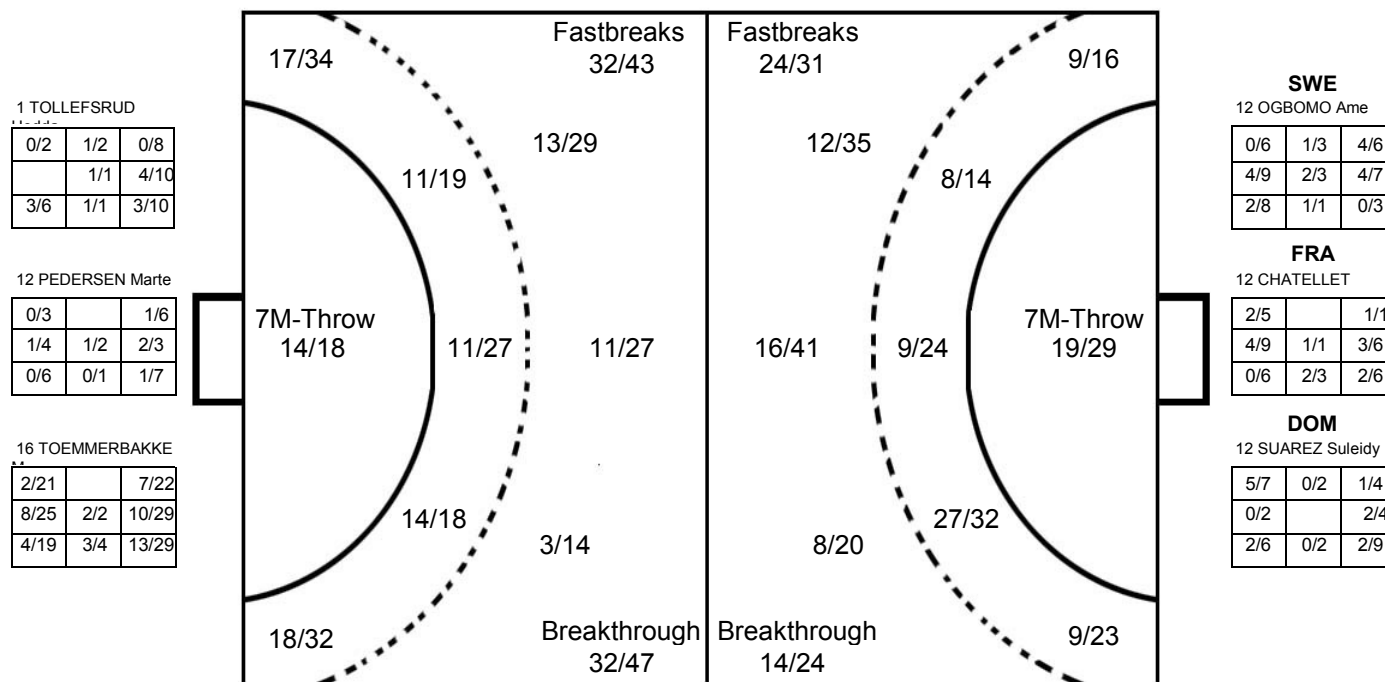

COURT PLAYER: GOALS/SHOTS

GOALKEEPER: SAVED/SHOTS

TEAM TOTALS	GOALS	SAVED	MISSED	POST	BLOCKED	TOTAL	RATE(%)
Field Shot	27	17	11	5	9	69	39.1%
Line Shot	36	15	4	6	3	64	56.3%
Side Shot	35	22	7	2		66	53.0%
Fastbreak	32	8	1	2		43	74.4%
Breakthrough	32	8	5	2		47	68.1%
Free Throw		1	3			4	0.0%
7M-Throw	14	2	1	1		18	77.8%

III WOMEN'S YOUTH WORLD CHAMPIONSHIP 2010 IN DOM

TOTAL SHOT REPORT

UP TO MATCH 64

100802064-42-1/1

NORWAY

1 TOLLEFSRUD	2 LIED Maren roll	4 RASMUSSEN C	5 HENRIKSEN Marie	6 HANSEN Anette	8 WAHLQUIST Hege	9 SMITH Carolina	11 SKIBENES Sofie
Post - 0 Miss - 0 Block - 0	Post - 1 Miss - 5 Block - 1	Post - 0 Miss - 2 Block - 4	Post - 1 Miss - 2 Block - 2	Post - 5 Miss - 5 Block - 5	Post - 1 Miss - 3 Block - 0	Post - 2 Miss - 0 Block - 0	Post - 0 Miss - 0 Block - 0
12 PEDERSEN Marte	13 SKOGRAND Stine	14 BAKKERUD H	15 STOERDAL Guro	16 TOEMMERBAKKE	17 DOLMSETH Cam	18 BIOERNSEN Line	19 CHRISTENSEN E
Post - 0 Miss - 0 Block - 0	Post - 1 Miss - 4 Block - 0	Post - 0 Miss - 6 Block - 0	Post - 2 Miss - 3 Block - 0	Post - 0 Miss - 0 Block - 0	Post - 1 Miss - 1 Block - 0	Post - 2 Miss - 0 Block - 0	Post - 2 Miss - 1 Block - 0