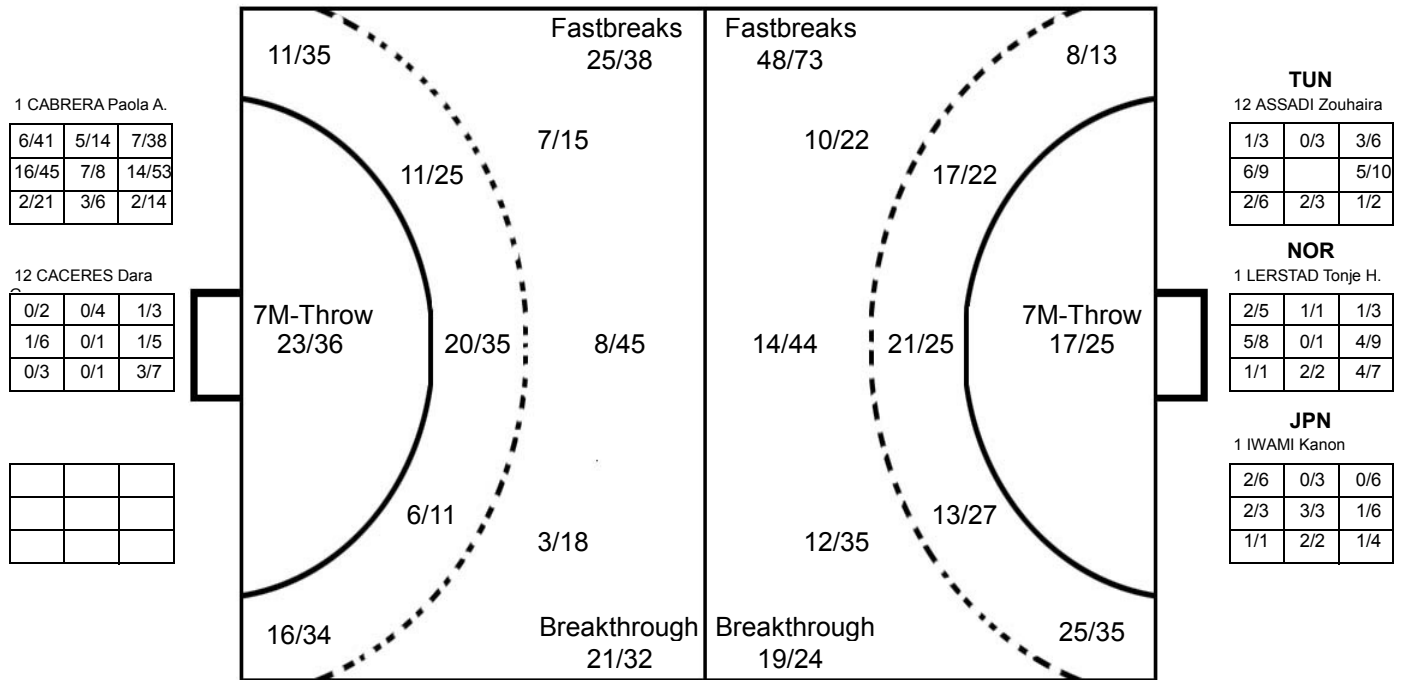

2014 WOMEN'S YOUTH WORLD CHAMPIONSHIP IN MKD

TOTAL SHOT REPORT

UP TO MATCH 80

201412080-42-1/1

PARAGUAY

Table with 8 columns representing players: 1 CABRERA Paola A., 2 G. ROA Gisela B., 3 MORA Carolina V., 4 MORA Fernanda L., 5 ALVAREZ Anabel O., 6 MORINIGO Sabrina, 7 SOSA BAEZ Fatima, 8 GIMENEZ Gianina, 9 OSORIO Jessica D., 10 KRUSSEL Camila N., 11 MORLAS Delyne E., 12 CACERES Dara G., 13 GIMENEZ Julia E., 14 ESTIGARRIBIA M., 16 SANCHEZ Lizandri. Each player has a 3x3 grid for shot statistics and a line for Post - Miss - Block.

OPPONENT

Table with 8 columns representing opponents: CGO (5 HENDO Mercianne), ANG (6 COSTA Nicol Da), JPN (7 FUJITA Asuka), NOR (20 ROENNING F. N.), ANG (2 CALUYOMBO A.P.), CGO (6 IWANGOU Maryse), NOR (15 ROENNINGEN), TUN (9 REZGUI Rakia), TUN (14 RAGOUBI Rahma), HUN (9 DIOSZEGI N.), HUN (13 HORNYAK B.), HUN (40 MONORI Orsolya), JPN (2 KAWARABATA Yuko), RUS (11 SUSLOVAA.), RUS (17 BELIKOVA Daria), TUN (19 FARHANI Sirine). Each opponent has a 3x3 grid for shot statistics and a line for Post - Miss - Block.