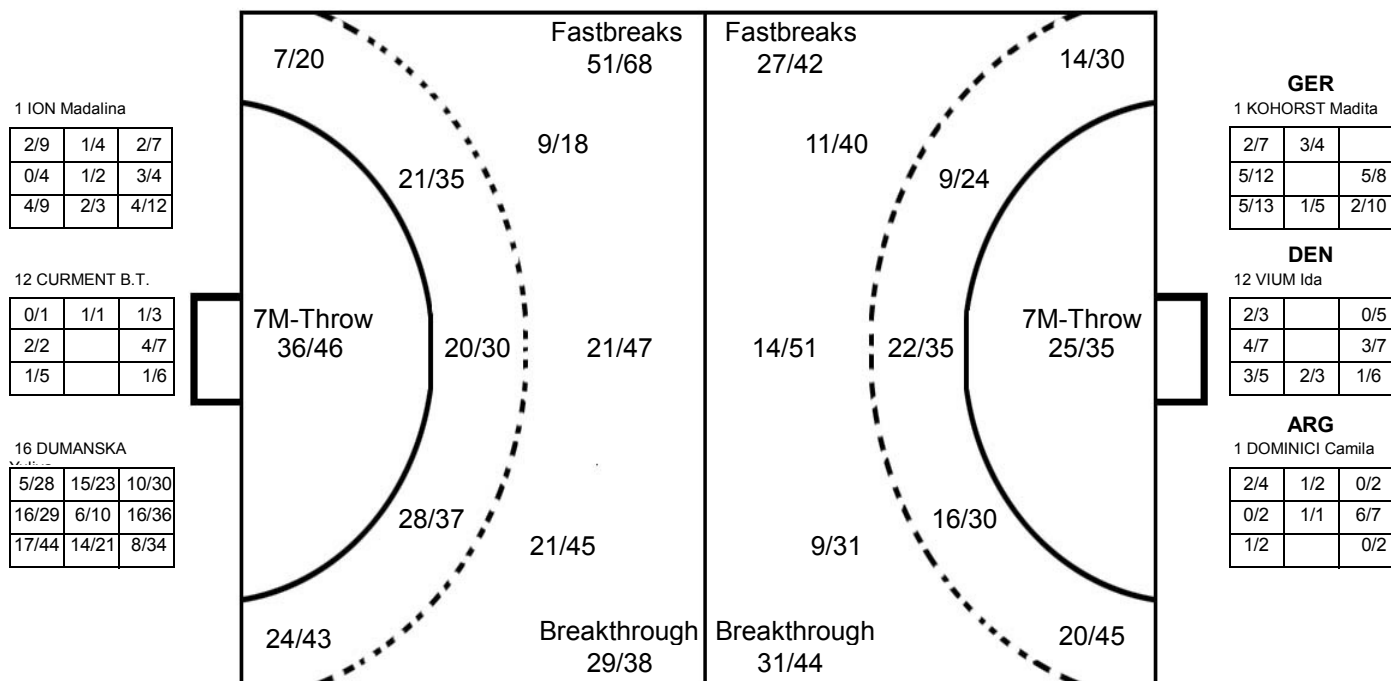

**Russia
2016**
IHF Women's Junior (U20)
World Championship

PHMS Pictorial Handball Match Statistics

IHF Official System

2016 IHF WOMEN'S JUNIOR (U20) WORLD CHAMPIONSHIP IN RUS
TOTAL SHOT REPORT

UP TO MATCH 91

201611092-42-1/1

ROMANIA

1 ION Madalina	2 TAIVAN Andreea	3 SEVERINA A.	7 DINDILIGAN A.	8 CRAIU Florentina	10 ILIE Alina	11 VASILIU Sonia	12 CURMENT B.T.
<table border="1"><tr><td></td><td></td><td></td></tr><tr><td></td><td></td><td></td></tr><tr><td></td><td></td><td></td></tr></table>	<table border="1"><tr><td>2</td><td>1</td><td>3</td></tr><tr><td>2</td><td></td><td></td></tr><tr><td>3</td><td></td><td></td></tr></table>	<table border="1"><tr><td>1</td><td></td><td>2</td></tr><tr><td></td><td></td><td></td></tr><tr><td>2</td><td></td><td></td></tr></table>	<table border="1"><tr><td></td><td>1</td><td>5</td></tr><tr><td>4</td><td>1</td><td>4</td></tr><tr><td>8</td><td></td><td>7</td></tr></table>	<table border="1"><tr><td></td><td>1</td><td>2</td></tr><tr><td>2</td><td></td><td>3</td></tr><tr><td>2</td><td>2</td><td></td></tr></table>	<table border="1"><tr><td>7</td><td>3</td><td>4</td></tr><tr><td>6</td><td></td><td>3</td></tr><tr><td>9</td><td></td><td>10</td></tr></table>	<table border="1"><tr><td></td><td></td><td>2</td></tr><tr><td>1</td><td></td><td>1</td></tr><tr><td></td><td></td><td></td></tr></table>	<table border="1"><tr><td></td><td></td><td></td></tr><tr><td></td><td></td><td></td></tr><tr><td></td><td></td><td></td></tr></table>
Post - 0 Miss - 0 Block - 0	Post - 1 Miss - 1 Block - 1	Post - 0 Miss - 2 Block - 0	Post - 1 Miss - 3 Block - 1	Post - 0 Miss - 0 Block - 0	Post - 3 Miss - 4 Block - 2	Post - 1 Miss - 1 Block - 0	Post - 0 Miss - 0 Block - 0
13 LASLO Cristina	15 DACHE Elena	16 DUMANSKA Yuliya	17 STOICANESCU	20 ILIE Florenta	21 CORBAN Daniela	26 POLOCOSER Anca	27 OSTASE Lorena
<table border="1"><tr><td>9</td><td>3</td><td>7</td></tr><tr><td>5</td><td>1</td><td>10</td></tr><tr><td>10</td><td>2</td><td></td></tr></table>	<table border="1"><tr><td>2</td><td>1</td><td>1</td></tr><tr><td>2</td><td>2</td><td>3</td></tr><tr><td>2</td><td>3</td><td>5</td></tr></table>	<table border="1"><tr><td></td><td></td><td></td></tr><tr><td></td><td></td><td></td></tr><tr><td></td><td></td><td></td></tr></table>	<table border="1"><tr><td>1</td><td>2</td><td>2</td></tr><tr><td>1</td><td></td><td>2</td></tr><tr><td>1</td><td></td><td>3</td></tr></table>	<table border="1"><tr><td>2</td><td></td><td></td></tr><tr><td>2</td><td></td><td>1</td></tr><tr><td>2</td><td></td><td>1</td></tr></table>	<table border="1"><tr><td>1</td><td></td><td></td></tr><tr><td></td><td>1</td><td>1</td></tr><tr><td></td><td></td><td>2</td></tr></table>	<table border="1"><tr><td>4</td><td></td><td>5</td></tr><tr><td>4</td><td></td><td>2</td></tr><tr><td>3</td><td></td><td>5</td></tr></table>	<table border="1"><tr><td>6</td><td>3</td><td>7</td></tr><tr><td>5</td><td></td><td>1</td></tr><tr><td>9</td><td>1</td><td>1</td></tr></table>
Post - 5 Miss - 6 Block - 1	Post - 2 Miss - 0 Block - 0	Post - 0 Miss - 0 Block - 0	Post - 1 Miss - 0 Block - 0	Post - 1 Miss - 0 Block - 0	Post - 0 Miss - 0 Block - 0	Post - 2 Miss - 7 Block - 6	Post - 3 Miss - 0 Block - 0

OPPONENT

GER 2 INGENPASS Annika	GER 7 RUTHENBECK R.	JPN 2 FUJITA Asuka	DEN 23 PEDERSEN L. N.	GER 13 ADAMS Pia	JPN 17 AO Reiko	DEN 22 HOJLUND M. E.	GER 4 GRIJSEELS Alina
<table border="1"><tr><td>1</td><td></td><td>1</td></tr><tr><td>1</td><td></td><td>3</td></tr><tr><td>2</td><td></td><td>3</td></tr></table>	<table border="1"><tr><td></td><td></td><td>2</td></tr><tr><td></td><td></td><td>2</td></tr><tr><td>3</td><td></td><td>3</td></tr></table>	<table border="1"><tr><td>2</td><td></td><td></td></tr><tr><td>2</td><td>1</td><td></td></tr><tr><td>2</td><td></td><td>2</td></tr></table>	<table border="1"><tr><td></td><td></td><td>1</td></tr><tr><td></td><td></td><td>2</td></tr><tr><td>2</td><td></td><td>3</td></tr></table>	<table border="1"><tr><td>1</td><td></td><td>1</td></tr><tr><td></td><td></td><td>1</td></tr><tr><td>3</td><td>1</td><td>1</td></tr></table>	<table border="1"><tr><td>2</td><td></td><td>2</td></tr><tr><td></td><td></td><td>1</td></tr><tr><td>1</td><td>1</td><td>1</td></tr></table>	<table border="1"><tr><td>2</td><td></td><td>2</td></tr><tr><td></td><td></td><td>2</td></tr><tr><td>1</td><td></td><td></td></tr></table>	<table border="1"><tr><td>1</td><td></td><td>3</td></tr><tr><td>1</td><td></td><td>1</td></tr><tr><td></td><td></td><td>1</td></tr></table>
Post - 1 Miss - 0 Block - 0	Post - 0 Miss - 1 Block - 0	Post - 1 Miss - 0 Block - 0	Post - 0 Miss - 1 Block - 0	Post - 2 Miss - 0 Block - 1	Post - 0 Miss - 1 Block - 0	Post - 0 Miss - 0 Block - 0	Post - 2 Miss - 0 Block - 0
GER 18 STOLLE Alicia	CRO 3 POSAVEC Paula	EGY 33 KHALED H. Nouran	CRO 4 POSAVEC Stella	EGY 11 HELMY S.Doaa	KAZ 44 USMANOVA Y.	ARG 9 MAZZA Martina	JPN 3 MITSUHASHI Miki
<table border="1"><tr><td>2</td><td></td><td>1</td></tr><tr><td></td><td></td><td>1</td></tr><tr><td>1</td><td></td><td>2</td></tr></table>	<table border="1"><tr><td></td><td></td><td>2</td></tr><tr><td></td><td></td><td></td></tr><tr><td>3</td><td>1</td><td></td></tr></table>	<table border="1"><tr><td>1</td><td></td><td>1</td></tr><tr><td>1</td><td></td><td>1</td></tr><tr><td>1</td><td></td><td>1</td></tr></table>	<table border="1"><tr><td></td><td>1</td><td></td></tr><tr><td>1</td><td></td><td>1</td></tr><tr><td>2</td><td></td><td></td></tr></table>	<table border="1"><tr><td>3</td><td></td><td></td></tr><tr><td>1</td><td></td><td></td></tr><tr><td></td><td></td><td>1</td></tr></table>	<table border="1"><tr><td></td><td>1</td><td>1</td></tr><tr><td></td><td></td><td></td></tr><tr><td>1</td><td>1</td><td>1</td></tr></table>	<table border="1"><tr><td></td><td></td><td>1</td></tr><tr><td></td><td></td><td>2</td></tr><tr><td></td><td></td><td>1</td></tr></table>	<table border="1"><tr><td></td><td>1</td><td>1</td></tr><tr><td></td><td></td><td></td></tr><tr><td>1</td><td>1</td><td></td></tr></table>
Post - 0 Miss - 1 Block - 0	Post - 0 Miss - 0 Block - 0	Post - 0 Miss - 0 Block - 1	Post - 1 Miss - 1 Block - 0	Post - 1 Miss - 1 Block - 1	Post - 0 Miss - 3 Block - 0	Post - 2 Miss - 0 Block - 1	Post - 0 Miss - 0 Block - 0