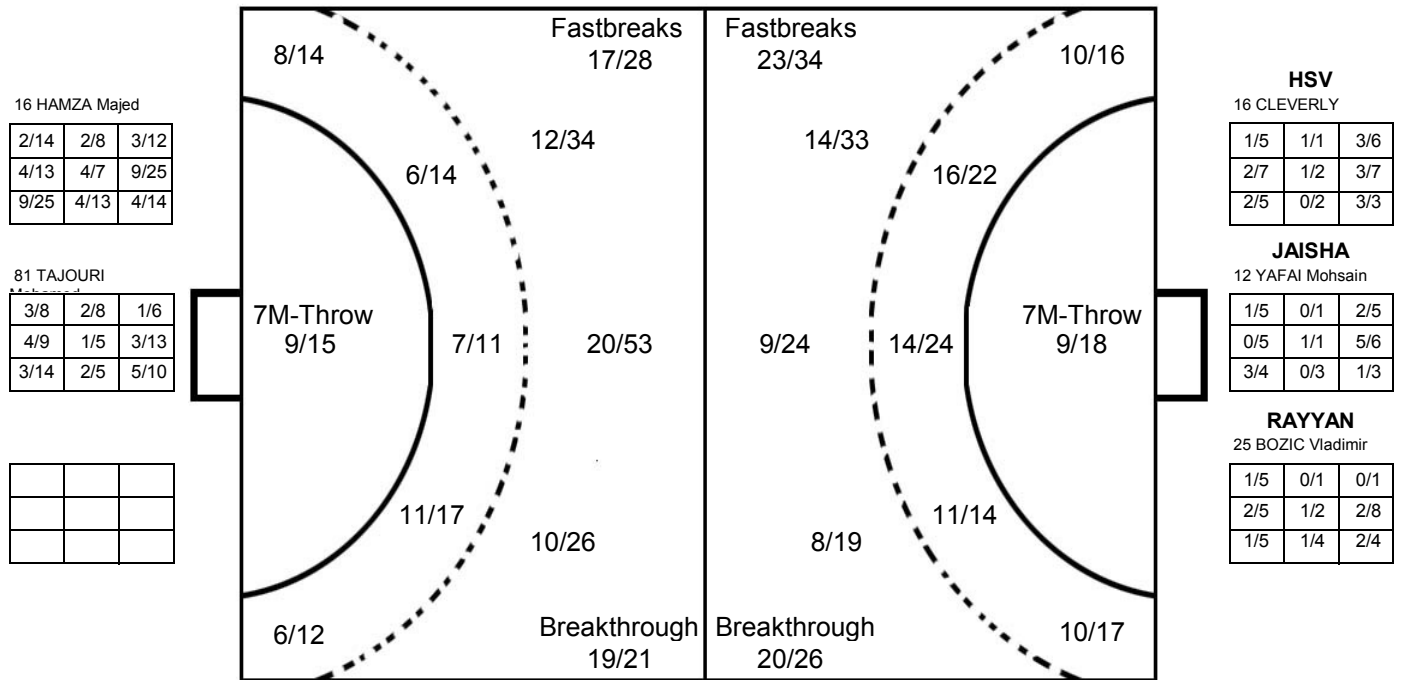

## Played

STAGE	MATCH	PLAYED	SCORE
Preliminary	1	TAUB	29:24 (14:11)
Preliminary	5	RAYYAN	30:23 (18:15)
Preliminary	9	BARCA	27:34 (12:11)
Semi-Final	15	HSV	22:36 (9:16)
Place 3-4	19	JAISH	20:27 (8:13)

2013 IHF SUPER GLOBE IN QATAR
TOTAL SHOT REPORT

UP TO MATCH 20

201313020-42-1/1

ETOILE SPORTIVE DU SAHEL

Table listing player statistics for ETOILE SPORTIVE DU SAHEL, including names like JABALLAH Jihed, ZAAHIR Yassine, ZEINELABEDIN Ali, etc., and their respective shot counts in a grid format.