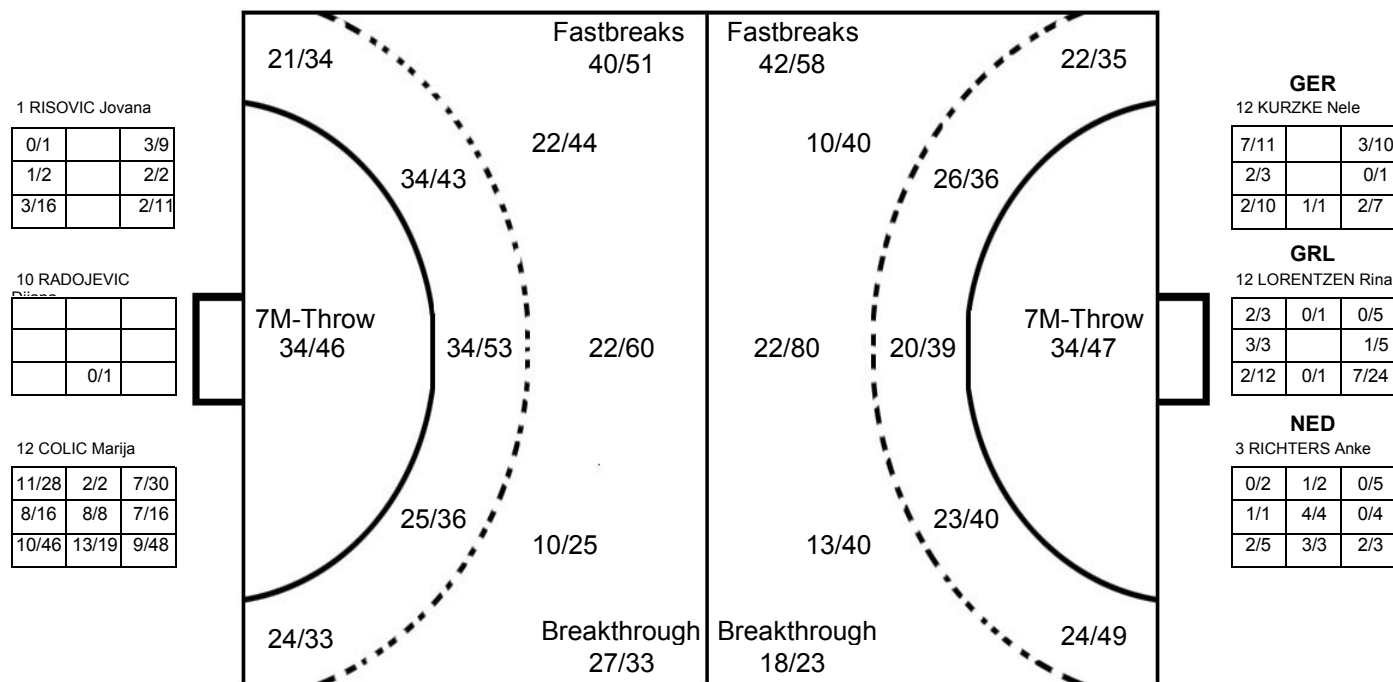

XVII WOMEN'S JUNIOR WORLD CHAMPIONSHIP 2010 IN KOR
TOTAL SHOT REPORT

UP TO MATCH 98

100717098-42-1/1

SERBIA

1 RISOVIC Jovana	2 RIBICIC Nina	4 RABATA Timea	5 POPOVIC Ivana	6 OBRADOVIC Marija	7 RADOICIC Maja	8 FILIPOVIC Sandra	9 VASIC Natalija
<table border="1"><tr><td></td><td></td><td></td></tr><tr><td></td><td></td><td></td></tr><tr><td></td><td></td><td></td></tr></table>	<table border="1"><tr><td></td><td></td><td>1</td></tr><tr><td></td><td></td><td>1</td></tr><tr><td>3</td><td></td><td>2</td></tr></table>	<table border="1"><tr><td>5</td><td></td><td>4</td></tr><tr><td></td><td></td><td>2</td></tr><tr><td>1</td><td></td><td>4</td></tr></table>	<table border="1"><tr><td></td><td></td><td>2</td></tr><tr><td></td><td></td><td>2</td></tr><tr><td>3</td><td></td><td>7</td></tr></table>	<table border="1"><tr><td></td><td></td><td>1</td></tr><tr><td></td><td></td><td>2</td></tr><tr><td>1</td><td></td><td>4</td></tr></table>	<table border="1"><tr><td>5</td><td>3</td><td>2</td></tr><tr><td></td><td></td><td>4</td></tr><tr><td>11</td><td>2</td><td>8</td></tr></table>	<table border="1"><tr><td></td><td></td><td>1</td></tr><tr><td></td><td></td><td></td></tr><tr><td></td><td></td><td>1</td></tr></table>	<table border="1"><tr><td>1</td><td></td><td>1</td></tr><tr><td></td><td></td><td></td></tr><tr><td>3</td><td></td><td>7</td></tr></table>
Post - 0 Miss - 0 Block - 0	Post - 0 Miss - 0 Block - 0	Post - 2 Miss - 0 Block - 0	Post - 1 Miss - 1 Block - 0	Post - 0 Miss - 0 Block - 0	Post - 2 Miss - 3 Block - 0	Post - 2 Miss - 0 Block - 1	Post - 0 Miss - 0 Block - 0
10 RADOJEVIC Dijana	12 COLIC Marija	16 GEORGJEV K	17 NIKOLIC Zeljka	18 TOMANIC Tamara	20 ZIVKOVIC Jelena	22 CVIJIC Dragana	23 TRIFUNOVIC J
<table border="1"><tr><td>1</td><td></td><td>2</td></tr><tr><td></td><td></td><td>1</td></tr><tr><td>1</td><td>2</td><td>6</td></tr></table>	<table border="1"><tr><td></td><td></td><td></td></tr><tr><td></td><td></td><td></td></tr><tr><td></td><td></td><td></td></tr></table>	<table border="1"><tr><td></td><td></td><td></td></tr><tr><td></td><td></td><td></td></tr><tr><td></td><td></td><td></td></tr></table>	<table border="1"><tr><td>13</td><td></td><td>4</td></tr><tr><td>6</td><td></td><td>2</td></tr><tr><td>3</td><td></td><td>5</td></tr></table>	<table border="1"><tr><td></td><td></td><td>3</td></tr><tr><td></td><td></td><td></td></tr><tr><td>1</td><td></td><td>1</td></tr></table>	<table border="1"><tr><td>15</td><td>2</td><td></td></tr><tr><td>11</td><td></td><td></td></tr><tr><td>3</td><td></td><td>3</td></tr></table>	<table border="1"><tr><td>2</td><td>1</td><td>4</td></tr><tr><td>2</td><td></td><td>2</td></tr><tr><td>22</td><td>4</td><td>8</td></tr></table>	<table border="1"><tr><td>8</td><td>1</td><td>13</td></tr><tr><td>4</td><td></td><td>3</td></tr><tr><td>9</td><td></td><td>6</td></tr></table>
Post - 1 Miss - 2 Block - 0	Post - 0 Miss - 0 Block - 0	Post - 0 Miss - 0 Block - 0	Post - 3 Miss - 1 Block - 0	Post - 2 Miss - 0 Block - 0	Post - 5 Miss - 9 Block - 6	Post - 3 Miss - 0 Block - 0	Post - 9 Miss - 12 Block - 4

OPPONENT

10 DAOULA Nesrine	11 V D HEIJDEN L	2 JO Hyobi	2 LOPEZ Marta	6 EL GHAOUI Asma	3 POLJAK Anita	11 MARTINEZ Ana	6 GROSSMANN Ina
<table border="1"><tr><td>2</td><td></td><td>1</td></tr><tr><td></td><td></td><td>1</td></tr><tr><td>2</td><td>1</td><td>4</td></tr></table>	<table border="1"><tr><td>3</td><td></td><td>1</td></tr><tr><td>1</td><td></td><td>2</td></tr><tr><td>2</td><td></td><td>1</td></tr></table>	<table border="1"><tr><td>1</td><td>1</td><td>1</td></tr><tr><td></td><td></td><td>1</td></tr><tr><td>3</td><td></td><td>2</td></tr></table>	<table border="1"><tr><td>1</td><td></td><td>3</td></tr><tr><td></td><td></td><td></td></tr><tr><td>3</td><td></td><td>1</td></tr></table>	<table border="1"><tr><td>1</td><td></td><td></td></tr><tr><td></td><td></td><td></td></tr><tr><td>2</td><td>1</td><td>4</td></tr></table>	<table border="1"><tr><td></td><td></td><td>2</td></tr><tr><td>1</td><td></td><td></td></tr><tr><td>3</td><td></td><td>1</td></tr></table>	<table border="1"><tr><td></td><td></td><td>1</td></tr><tr><td>1</td><td></td><td>1</td></tr><tr><td>1</td><td></td><td>3</td></tr></table>	<table border="1"><tr><td></td><td></td><td>1</td></tr><tr><td></td><td></td><td></td></tr><tr><td>2</td><td></td><td>4</td></tr></table>
Post - 0 Miss - 0 Block - 3	Post - 0 Miss - 1 Block - 0	Post - 1 Miss - 0 Block - 0	Post - 1 Miss - 3 Block - 0	Post - 2 Miss - 0 Block - 0	Post - 2 Miss - 1 Block - 1	Post - 0 Miss - 2 Block - 2	Post - 0 Miss - 0 Block - 0
13 RYU Eunhee	14 SNELDER Danick	10 MOERK Nora	8 DHAOUADI Maroua	14 JANKOVIC Natasa	19 MANACH Elodie	2 ZAPP Marlene	9 LEE Semi
<table border="1"><tr><td>2</td><td></td><td></td></tr><tr><td></td><td></td><td></td></tr><tr><td>1</td><td></td><td>4</td></tr></table>	<table border="1"><tr><td>1</td><td></td><td>1</td></tr><tr><td></td><td></td><td>2</td></tr><tr><td>2</td><td></td><td>1</td></tr></table>	<table border="1"><tr><td>1</td><td></td><td>1</td></tr><tr><td>1</td><td></td><td></td></tr><tr><td>3</td><td></td><td>1</td></tr></table>	<table border="1"><tr><td></td><td></td><td></td></tr><tr><td></td><td></td><td>1</td></tr><tr><td>3</td><td></td><td>3</td></tr></table>	<table border="1"><tr><td>1</td><td></td><td></td></tr><tr><td>2</td><td></td><td></td></tr><tr><td>1</td><td></td><td>2</td></tr></table>	<table border="1"><tr><td>1</td><td></td><td>1</td></tr><tr><td></td><td></td><td></td></tr><tr><td>2</td><td></td><td>2</td></tr></table>	<table border="1"><tr><td></td><td></td><td></td></tr><tr><td>1</td><td></td><td>1</td></tr><tr><td>2</td><td></td><td>2</td></tr></table>	<table border="1"><tr><td></td><td></td><td></td></tr><tr><td></td><td></td><td>1</td></tr><tr><td>4</td><td>1</td><td></td></tr></table>
Post - 0 Miss - 2 Block - 0	Post - 0 Miss - 1 Block - 0	Post - 0 Miss - 0 Block - 0	Post - 0 Miss - 0 Block - 1	Post - 0 Miss - 0 Block - 0	Post - 0 Miss - 0 Block - 0	Post - 2 Miss - 3 Block - 2	Post - 0 Miss - 0 Block - 0