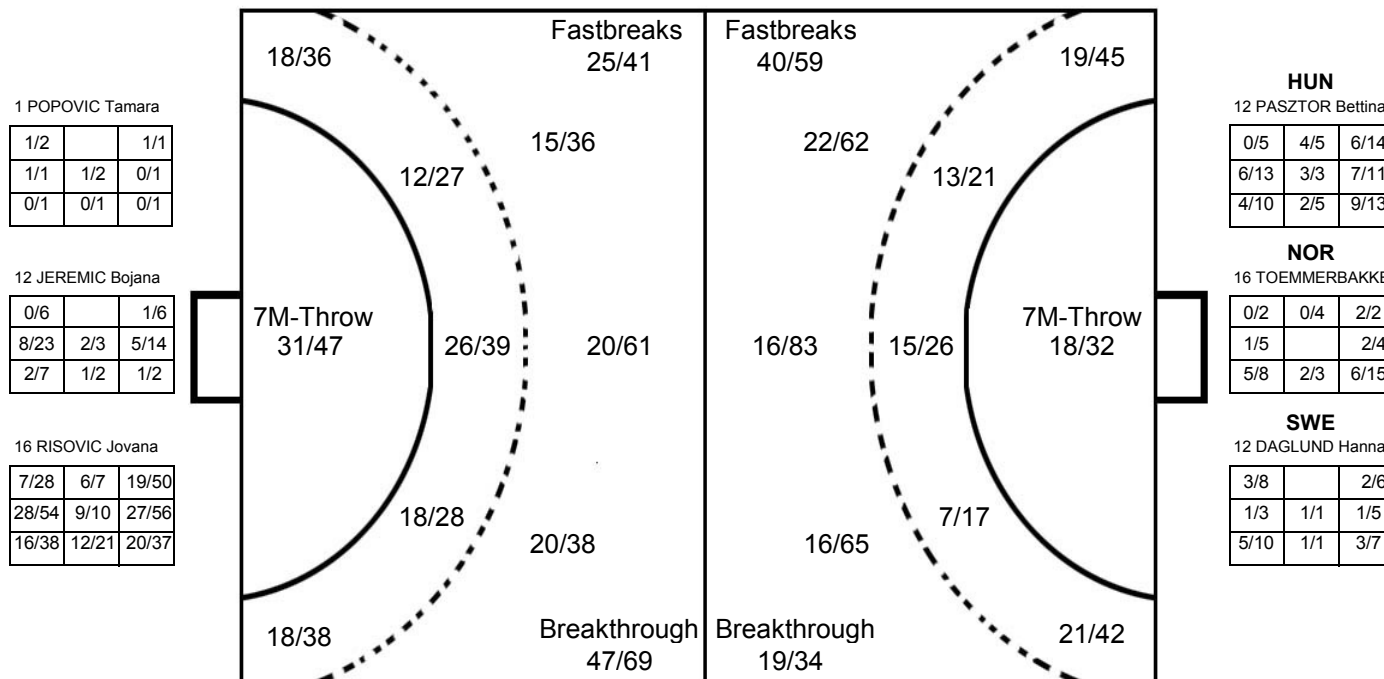

Played

STAGE	MATCH	PLAYED	SCORE
Preliminary	5	ESP	25:22 (11:11)
Preliminary	13	CHN	37:22 (20:13)
Preliminary	29	HUN	18:18 (8:12)
Preliminary	37	URU	33:29 (18:11)
Preliminary	57	DEN	26:21 (16:11)
Eighth Finals	65	CGO	37:19 (21:9)
Quarter Finals	71	NOR	25:22 (11:12)
Semi-Final	74	SWE	25:27 (10:13)
Place 3-4	75	HUN	24:26 (8:11)

XVIII WOMEN'S JUNIOR WORLD CHAMPIONSHIP IN CZE
TOTAL SHOT REPORT

UP TO MATCH 100

120701100-42-1/1

SERBIA

Table listing player statistics for Serbia, including names like POPOVIC Tamara, RIBICIC Nina, GAVRILOVIC Bilja, etc., and their respective goal counts and shot statistics.