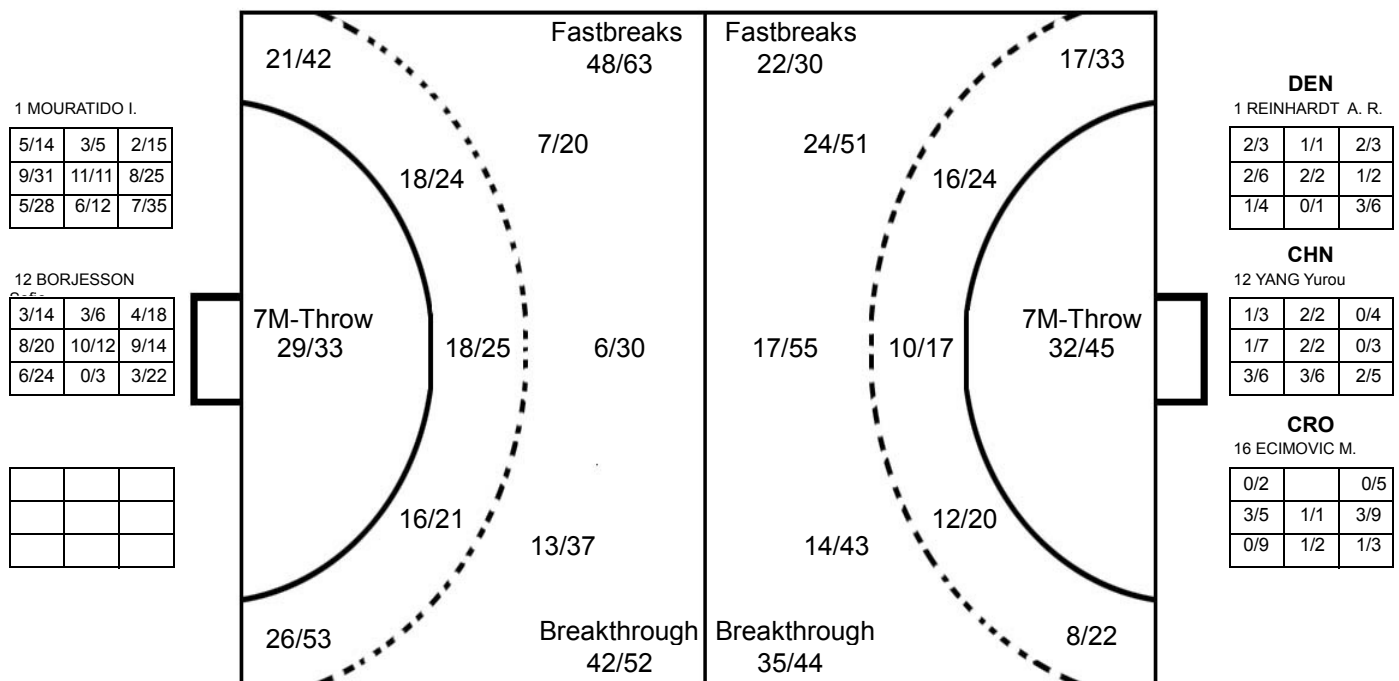

**Russia
2016**
IHF Women's Junior (U20)
World Championship

PHMS Pictorial Handball Match Statistics

IHF Official System

2016 IHF WOMEN'S JUNIOR (U20) WORLD CHAMPIONSHIP IN RUS

TOTAL SHOT REPORT

UP TO MATCH 90

201611092-42-1/1

SWEDEN

1 MOURATIDO I.	2 RASK Emma	3 SUNDIN Maria	4 ARIFI Albana	6 OLSSON Tilda	7 BARDIS Julia	8 STRAND Sara	9 MELLEGARD Olivia
<table border="1"><tr><td></td><td></td><td></td></tr><tr><td></td><td></td><td></td></tr><tr><td></td><td></td><td></td></tr></table>	<table border="1"><tr><td></td><td></td><td>5</td></tr><tr><td>3</td><td></td><td>4</td></tr><tr><td>3</td><td></td><td>3</td></tr></table>	<table border="1"><tr><td></td><td></td><td>2</td></tr><tr><td></td><td></td><td>2</td></tr><tr><td></td><td>2</td><td>1</td></tr></table>	<table border="1"><tr><td>2</td><td>1</td><td></td></tr><tr><td>1</td><td></td><td>1</td></tr><tr><td>2</td><td>2</td><td>1</td></tr></table>	<table border="1"><tr><td></td><td>1</td><td>4</td></tr><tr><td>1</td><td></td><td>1</td></tr><tr><td></td><td></td><td>1</td></tr></table>	<table border="1"><tr><td>5</td><td></td><td>12</td></tr><tr><td>7</td><td></td><td>8</td></tr><tr><td>11</td><td>4</td><td>5</td></tr></table>	<table border="1"><tr><td>1</td><td></td><td></td></tr><tr><td>2</td><td></td><td>1</td></tr><tr><td>2</td><td>2</td><td></td></tr></table>	<table border="1"><tr><td>1</td><td></td><td>2</td></tr><tr><td>3</td><td></td><td>7</td></tr><tr><td>10</td><td></td><td></td></tr></table>
Post - 0 Miss - 0 Block - 0	Post - 1 Miss - 2 Block - 0	Post - 0 Miss - 0 Block - 0	Post - 0 Miss - 2 Block - 0	Post - 2 Miss - 3 Block - 0	Post - 4 Miss - 1 Block - 4	Post - 1 Miss - 1 Block - 0	Post - 3 Miss - 6 Block - 0
10 JOHANSSON E.	11 KALLHAGE Evelina	12 BORJESSON Sofie	13 LINDQVIST Emma	14 HVENFELT Sofia	19 JOHANSSON Anna	20 KRONELL Thess	25 OLOFSSON Sara
<table border="1"><tr><td>1</td><td></td><td>3</td></tr><tr><td>5</td><td></td><td>1</td></tr><tr><td>3</td><td></td><td></td></tr></table>	<table border="1"><tr><td>8</td><td>1</td><td>4</td></tr><tr><td>5</td><td></td><td>2</td></tr><tr><td>6</td><td></td><td></td></tr></table>	<table border="1"><tr><td></td><td></td><td></td></tr><tr><td></td><td></td><td></td></tr><tr><td></td><td></td><td></td></tr></table>	<table border="1"><tr><td>2</td><td></td><td>1</td></tr><tr><td>3</td><td></td><td>1</td></tr><tr><td>3</td><td></td><td></td></tr></table>	<table border="1"><tr><td>2</td><td></td><td>2</td></tr><tr><td>2</td><td></td><td>3</td></tr><tr><td>5</td><td>1</td><td>1</td></tr></table>	<table border="1"><tr><td>2</td><td></td><td>2</td></tr><tr><td>6</td><td></td><td>2</td></tr><tr><td>1</td><td></td><td>1</td></tr></table>	<table border="1"><tr><td></td><td>1</td><td>3</td></tr><tr><td>1</td><td>1</td><td></td></tr><tr><td>2</td><td></td><td>1</td></tr></table>	<table border="1"><tr><td></td><td></td><td></td></tr><tr><td>4</td><td></td><td>3</td></tr><tr><td>6</td><td>1</td><td>5</td></tr></table>
Post - 3 Miss - 5 Block - 3	Post - 5 Miss - 2 Block - 0	Post - 0 Miss - 0 Block - 0	Post - 3 Miss - 1 Block - 1	Post - 0 Miss - 0 Block - 0	Post - 3 Miss - 2 Block - 3	Post - 0 Miss - 0 Block - 0	Post - 2 Miss - 2 Block - 3

OPPONENT

8 LIN Yanqun	9 ZWINKELS Anouk	10 HERNES Ida marie	14 KALAUS Larissa	16 NIEUWENWEG	5 FAUSKE Helene G.	4 MINO L. Daniela	4 HANSEN A. G.
<table border="1"><tr><td>2</td><td></td><td>2</td></tr><tr><td>2</td><td></td><td>2</td></tr><tr><td>1</td><td>1</td><td>1</td></tr></table>	<table border="1"><tr><td></td><td></td><td>3</td></tr><tr><td>2</td><td></td><td>3</td></tr><tr><td></td><td></td><td>2</td></tr></table>	<table border="1"><tr><td>1</td><td></td><td>2</td></tr><tr><td>2</td><td></td><td></td></tr><tr><td>4</td><td></td><td>1</td></tr></table>	<table border="1"><tr><td></td><td></td><td>1</td></tr><tr><td>3</td><td></td><td></td></tr><tr><td>3</td><td></td><td></td></tr></table>	<table border="1"><tr><td></td><td></td><td>1</td></tr><tr><td>3</td><td></td><td>1</td></tr><tr><td>1</td><td></td><td>1</td></tr></table>	<table border="1"><tr><td></td><td></td><td>1</td></tr><tr><td>1</td><td></td><td>1</td></tr><tr><td>1</td><td></td><td>3</td></tr></table>	<table border="1"><tr><td>1</td><td></td><td></td></tr><tr><td>2</td><td></td><td></td></tr><tr><td>1</td><td>1</td><td>1</td></tr></table>	<table border="1"><tr><td></td><td></td><td>1</td></tr><tr><td>1</td><td></td><td></td></tr><tr><td>1</td><td></td><td>3</td></tr></table>
Post - 1 Miss - 0 Block - 2	Post - 0 Miss - 0 Block - 0	Post - 0 Miss - 1 Block - 0	Post - 0 Miss - 0 Block - 0	Post - 1 Miss - 0 Block - 0	Post - 0 Miss - 0 Block - 1	Post - 0 Miss - 1 Block - 5	Post - 0 Miss - 0 Block - 0
24 GOLIKOVA Yulia	25 PAVKOVIC Andrea	14 NIELSEN M. K.	7 NUSSER Larissa	18 WOLFF Martine	17 BELIKOVA Daria	11 KALAUS Dora	5 KAWARABATA Yuko
<table border="1"><tr><td></td><td></td><td></td></tr><tr><td></td><td>1</td><td></td></tr><tr><td>2</td><td></td><td>3</td></tr></table>	<table border="1"><tr><td></td><td></td><td></td></tr><tr><td></td><td></td><td>1</td></tr><tr><td>3</td><td></td><td>1</td></tr></table>	<table border="1"><tr><td></td><td></td><td>1</td></tr><tr><td>1</td><td></td><td>1</td></tr><tr><td>1</td><td></td><td>1</td></tr></table>	<table border="1"><tr><td></td><td></td><td></td></tr><tr><td>1</td><td></td><td></td></tr><tr><td>2</td><td></td><td>2</td></tr></table>	<table border="1"><tr><td>1</td><td></td><td>1</td></tr><tr><td></td><td></td><td></td></tr><tr><td>1</td><td></td><td>2</td></tr></table>	<table border="1"><tr><td>1</td><td></td><td></td></tr><tr><td>1</td><td></td><td></td></tr><tr><td>2</td><td></td><td>1</td></tr></table>	<table border="1"><tr><td>1</td><td></td><td>1</td></tr><tr><td>1</td><td></td><td></td></tr><tr><td>1</td><td></td><td></td></tr></table>	<table border="1"><tr><td></td><td></td><td></td></tr><tr><td></td><td></td><td>1</td></tr><tr><td></td><td>1</td><td>2</td></tr></table>
Post - 0 Miss - 0 Block - 0	Post - 0 Miss - 0 Block - 0	Post - 0 Miss - 1 Block - 0	Post - 0 Miss - 0 Block - 1	Post - 0 Miss - 2 Block - 0	Post - 0 Miss - 0 Block - 0	Post - 0 Miss - 2 Block - 0	Post - 1 Miss - 2 Block - 1