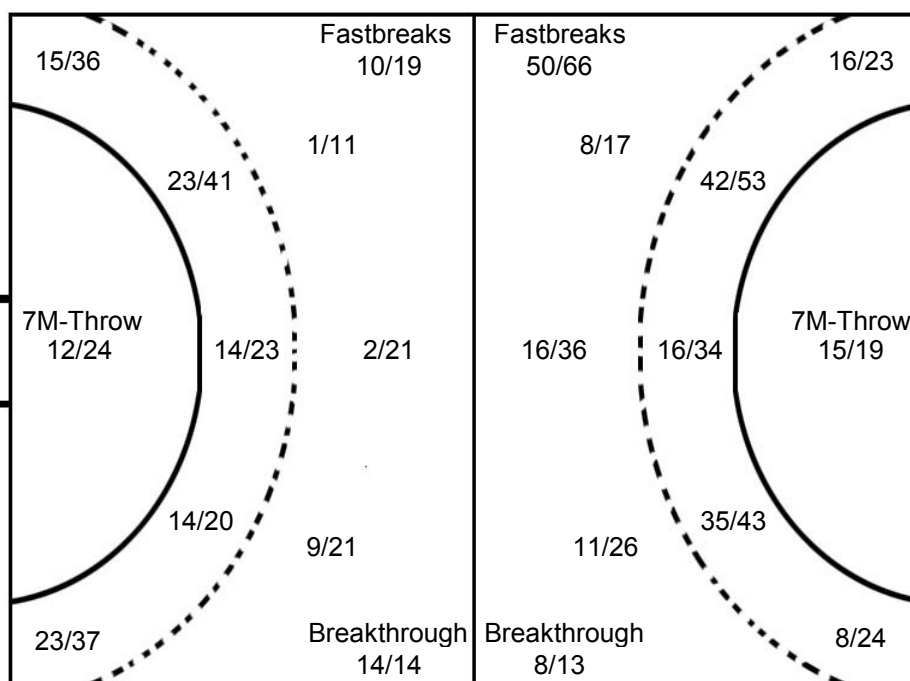

XVII WOMEN'S JUNIOR WORLD CHAMPIONSHIP 2010 IN KOR
TOTAL SHOT REPORT

UP TO MATCH 97

100717097-42-1/1

THAILAND

2 KANGRIT Kadnarin	3 NONGRUEANG	4 SILA Vanpen	5 BOONNAM	6 MEETHUEN P	7 LUKCHAN Mintra	8 WONGMAK T	9 MANMAI Pupana
1 3	1 1 2	3 1 6	3 1 4			2 3 2	1 1
	1 4	3 6	2 2			5 2	
	1 1 5		5 1 4			2 2	
Post - 1 Miss - 4 Block - 0	Post - 1 Miss - 1 Block - 2	Post - 5 Miss - 4 Block - 5	Post - 2 Miss - 6 Block - 3	Post - 1 Miss - 1 Block - 1	Post - 0 Miss - 0 Block - 0	Post - 2 Miss - 3 Block - 0	Post - 1 Miss - 2 Block - 0
10 SRITHAMMA K	12 BUREERUK P	13 NOOWONG	14 HONGBOODDEE S	15 SAWATPON W	16 WAILIM Wanika	18 KAEWLUANG K	19 TONPO M
				3 2			
		1	1	2 1 2			
1				1 2 3			
Post - 1 Miss - 1 Block - 0	Post - 0 Miss - 0 Block - 0	Post - 0 Miss - 3 Block - 1	Post - 0 Miss - 0 Block - 0	Post - 0 Miss - 1 Block - 2	Post - 0 Miss - 0 Block - 0	Post - 0 Miss - 0 Block - 0	Post - 0 Miss - 0 Block - 0

12 BUREERUK P		
1/29	1/5	2/42
6/24	16/16	11/40
9/40	16/25	11/45

15 SAWATPON W		
0/1		
0/2		

16 WAILIM Wanika		
0/2	1/1	1/6
3/7	3/3	1/3
0/7	2/3	1/12

BRA		
12 OLIVEIRA Jessica		
0/2	2/3	0/3
3/3	4/4	
	3/5	2/5

AUS		
1 LEWIS Taylee		
0/2	1/2	0/5
0/2	1/1	1/6
1/5	8/9	0/7

JPN		
12 YAMANE Erena		
	1/2	0/3
0/3		2/4
1/1	3/3	2/4

OPPONENT

TUN	TUN	HUN	HUN	MEX	AUS	AUS	ESP
20 GHERISSI Elhem	6 EL GHAOU I Asma	13 SZALAI Babet	15 DAJKA Bettina	2 YESENIA Salinas	15 SMILJANIC Vanja	11 KEITH Lauren	2 LOPEZ Marta
2 4 2	2 2 4	1 1 4	1 1 2		1 1 3	1 1 1	2 1 1
Post - 0 Miss - 0 Block - 0	Post - 1 Miss - 0 Block - 0	Post - 0 Miss - 0 Block - 0	Post - 0 Miss - 0 Block - 0	Post - 0 Miss - 1 Block - 0	Post - 0 Miss - 0 Block - 0	Post - 1 Miss - 0 Block - 0	Post - 1 Miss - 0 Block - 0
HUN	JPN	AUS	BRA	HUN	JPN	JPN	BRA
6 KOVACS Anna	5 SAWA Ayano	17 BRUNSBURG V	15 MARCONDES	14 KISFALUDY Anett	4 ONAGA Wakako	13 HARA Nozomi	7 SOUZA Karoline
2 2	1 1 1	1 1 3		1 1 1		2 2 1	2 1 1
Post - 1 Miss - 0 Block - 0	Post - 0 Miss - 0 Block - 0	Post - 2 Miss - 3 Block - 0	Post - 0 Miss - 0 Block - 0	Post - 0 Miss - 0 Block - 0	Post - 0 Miss - 0 Block - 0	Post - 1 Miss - 0 Block - 0	Post - 0 Miss - 1 Block - 0