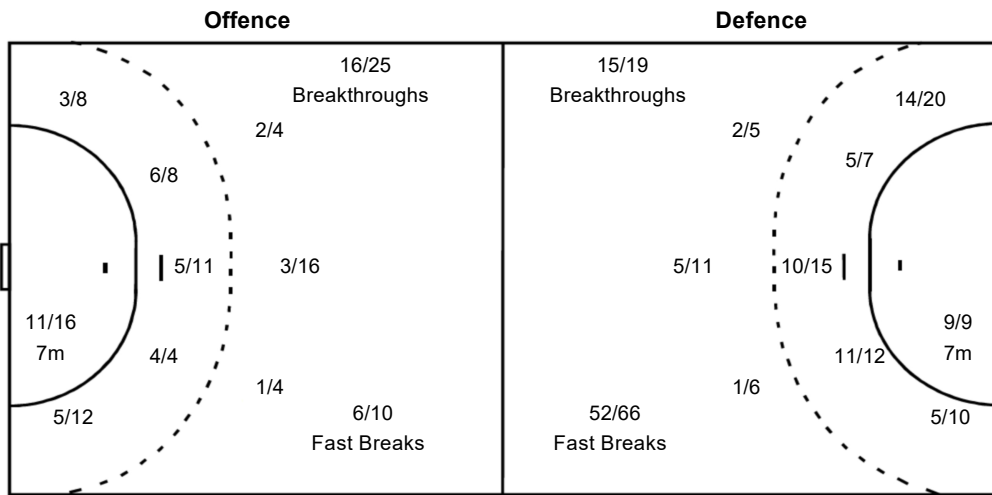

7/9	3/4	5/5
8/14	0/2	7/13
16/21	6/8	10/22
13-Missed	6-Post	2-Blocked

Legend:	% Efficiency	2Min 2 Minute Suspensions	6m 6 metre Shots	7m 7 metre Shots
9m 9 metre Shots	AS Assists	BC Blue Cards	BS Blocked Shots	G/S Goals/Shots
BT Breakthroughs	EG Empty Goal	FB Fast Breaks	ST Steals	YC Yellow Cards
No. Uniform Number	RC Red Cards	S/S Saves/Shots		
TO Turnover	TP Time Played	Wing Wing Shots		