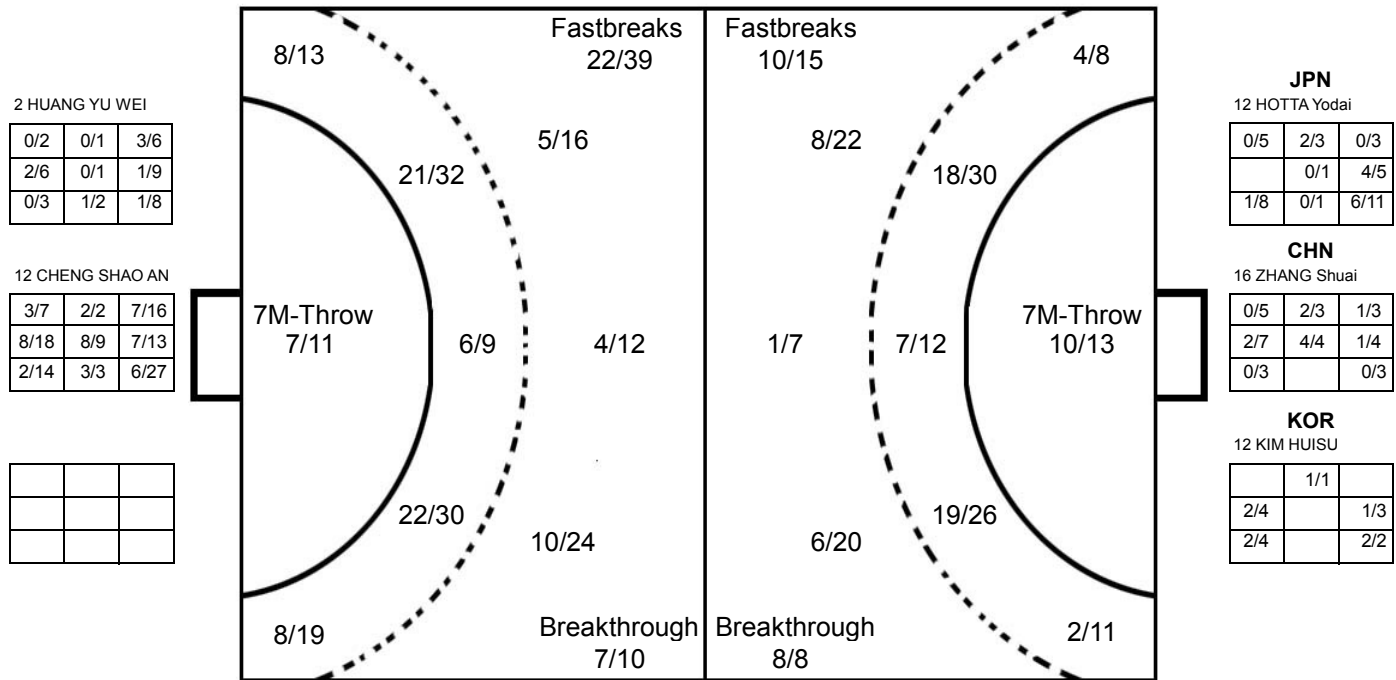

THE 4TH EAST ASINA U22 HANDBALL CHAMPIONSHIP(M)

TOTAL SHOT REPORT

UP TO MATCH 13

201621013-42-1/1

TPE

Table of player statistics for TPE, including names like HUANG YU WEI, CHIU CHI KAI, TANG ZI XUAN, etc., and their respective shot statistics.

OPPONENT

Table of player statistics for the opponent team, including names like TOKUDA Rennosuke, KIM JIHOON, KANG SEOKJU, etc., and their respective shot statistics.