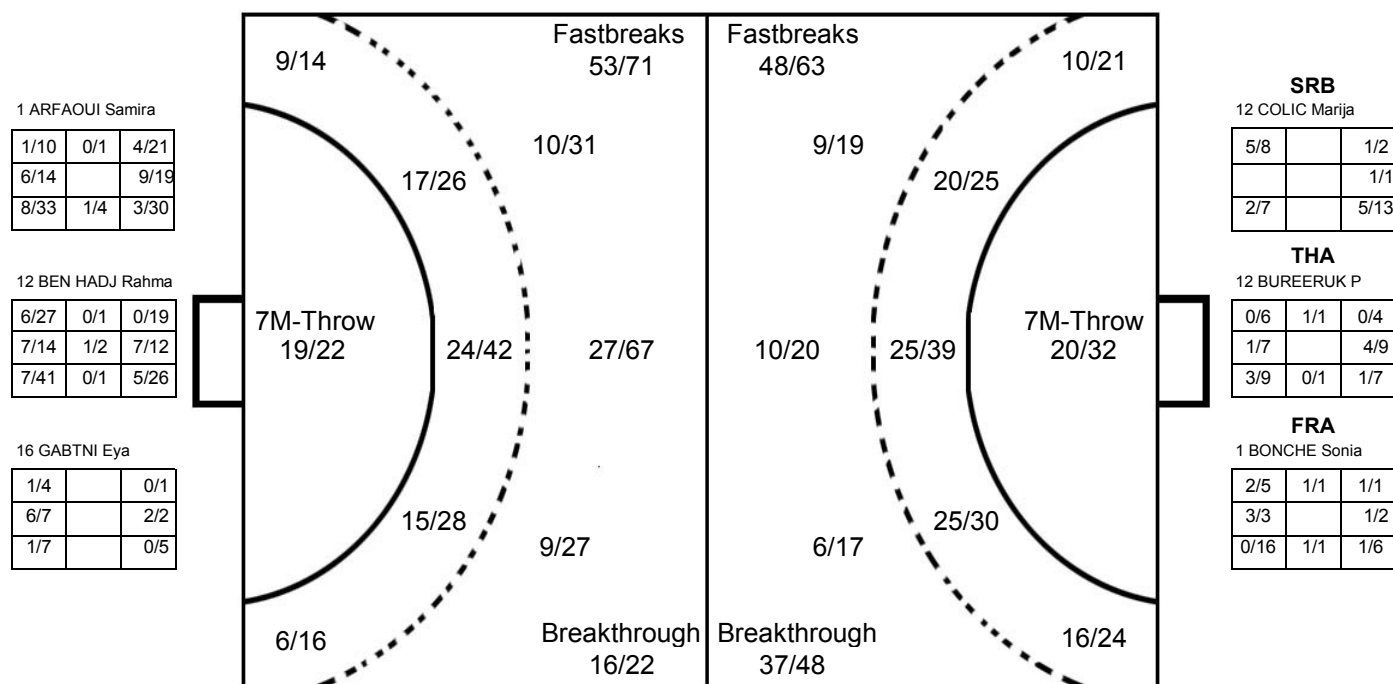

(GOALKEEPER)

1	ARFAOUI Samira	8/16	9/32	5/22	6/31	2/18	1/3	1/10	32/132	24.2%	2	2				7	02:59:02
12	BEN HADJ Rahma	6/18	7/49	6/12	8/27	2/21	0/2	4/14	33/143	23.1%	1					7	03:32:40
16	GABTNI Eya	1/2	1/6	3/6	1/5	3/5		1/2	10/26	38.5%		1				7	00:27:39
Total	15/36	17/87	14/40	15/63	7/44	1/5	6/26	75/301	24.9%	3	3					21	

COURT PLAYER: GOALS/SHOTS

GOALKEEPER: SAVED/SHOTS

TEAM TOTALS	GOALS	SAVED	MISSED	POST	BLOCKED	TOTAL	RATE(%)
Field Shot	45	35	8	5	31	124	36.3%
Line Shot	56	28	4	8		96	58.3%
Side Shot	15	8	3	4		30	50.0%
Fastbreak	53	11		6	1	71	74.6%
Breakthrough	16	5	1			22	72.7%
Free Throw	1			1		2	50.0%
7M-Throw	19	2		1		22	86.4%

XVII WOMEN'S JUNIOR WORLD CHAMPIONSHIP 2010 IN KOR
TOTAL SHOT REPORT

UP TO MATCH 97

100717097-42-1/1

TUNISIA

1 ARFAOUI Samira	3 SEKRI Oifa	6 EL GHAOU I Asma	7 KABLOUTI Chaima	8 DHAAOUADI Maroua	9 CHABCHOUB Takwa	10 DAOULA Nesrine	11 MANSOURI Nesrine
		5 2		4	1 1	3 1 5	
		3 3	1		1	1 3	1
	1	17 1	8 2	14 6	4 8	6 1 10	
Post - 0 Miss - 0 Block - 0	Post - 0 Miss - 0 Block - 0	Post - 7 Miss - 1 Block - 0	Post - 3 Miss - 0 Block - 6	Post - 2 Miss - 5 Block - 8	Post - 0 Miss - 1 Block - 2	Post - 2 Miss - 2 Block - 12	Post - 2 Miss - 0 Block - 0
12 BEN HADJ Rahma	14 BELGHALI Maroua	16 GABTNI Eya	17 NAGAZI Souha	18 HLAILI Refka	19 TRABELSI Sana	20 GHERISSI Elhem	27 GHOMRASNI Ahlem
			1 1	2		4 1	
				1 1		7 2	
	2			12 4		9 1 7	8 4
Post - 0 Miss - 0 Block - 0	Post - 0 Miss - 1 Block - 0	Post - 0 Miss - 0 Block - 0	Post - 2 Miss - 2 Block - 2	Post - 3 Miss - 1 Block - 0	Post - 0 Miss - 1 Block - 1	Post - 3 Miss - 2 Block - 1	Post - 1 Miss - 0 Block - 0