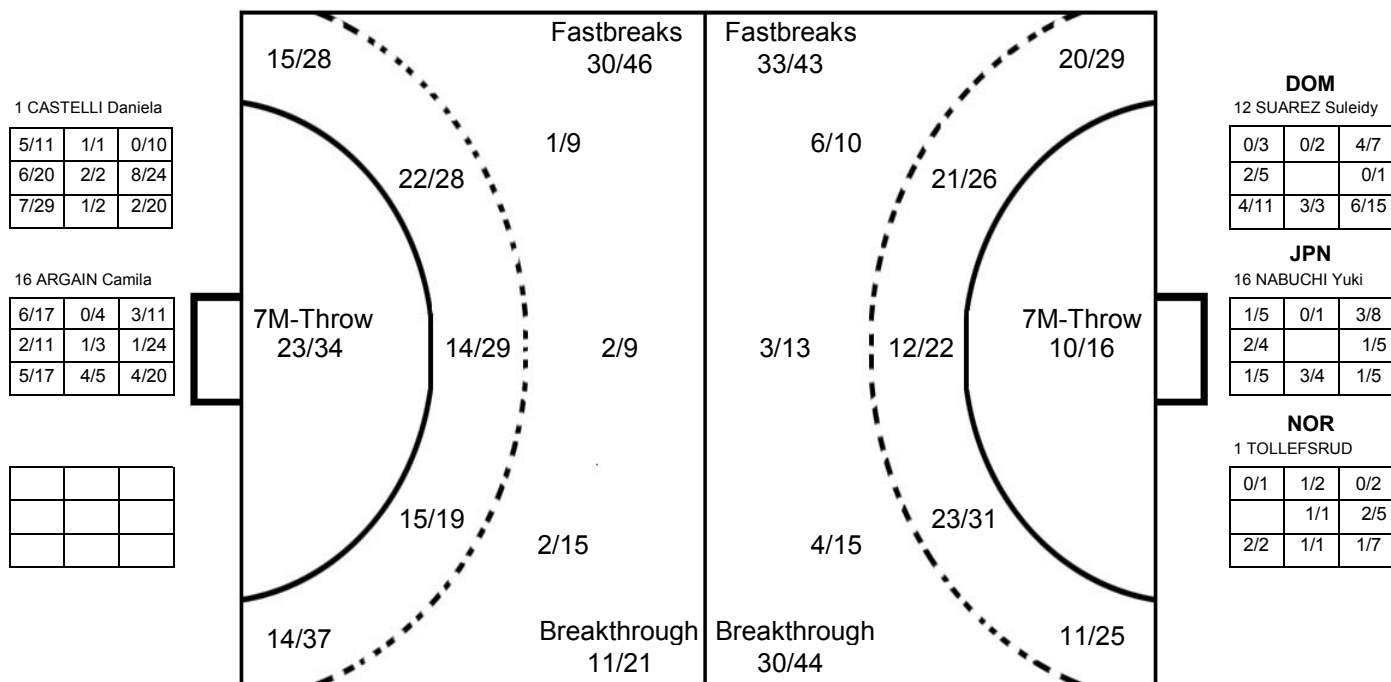

III WOMEN'S YOUTH WORLD CHAMPIONSHIP 2010 IN DOM

TOTAL SHOT REPORT

UP TO MATCH 56

100802056-42-1/1

URUGUAY

1 CASTELLI Daniela	3 RAMOS Sofia	4 CURA Federica	5 SCARRONE A	6 BAIRO Sofia	7 BERMUDEZ Deborah	8 COLAMONICI A	9 SAIZ Mercedes
	1 1	2 11	1 1		1 1 1	2 3	6 2
		3	1 1		3 1 1	11	4 4
	2 1	1 3	2 2	2 1	6	8 7	2 5
Post - 0 Miss - 0 Block - 0	Post - 3 Miss - 0 Block - 0	Post - 4 Miss - 7 Block - 0	Post - 0 Miss - 1 Block - 4	Post - 0 Miss - 1 Block - 0	Post - 3 Miss - 1 Block - 0	Post - 0 Miss - 1 Block - 0	Post - 5 Miss - 12 Block - 5
10 FERRARI Viviana	11 BELTRAN Joaquina	13 BELLBE Camila	14 BONTEMPI Sofia	15 GROSSO Iara	16 ARGAIN Camila	17 ALVAREZ Mayte	18 ROSILLO Joaquina
1 1	1		1 2 1	3 1 1		1	1
1 1	1		1 5	1		1 1	
4 4		1	1 1 4	1 1		3 1	1
Post - 0 Miss - 2 Block - 0	Post - 0 Miss - 0 Block - 1	Post - 0 Miss - 0 Block - 0	Post - 0 Miss - 1 Block - 0	Post - 0 Miss - 2 Block - 1	Post - 0 Miss - 0 Block - 0	Post - 0 Miss - 1 Block - 0	Post - 0 Miss - 0 Block - 0

OPPONENT

11 PALKO Fruzsina (HUN)	15 CESPEDES Mariela (DOM)	15 KLIVINYI Kinga (HUN)	14 KOSEKI Haruna (JPN)	13 LUIS Sara (ANG)	2 TOTH Orsolya (HUN)	14 PLANETA S (HUN)	9 ANDINO Mariela (DOM)
1 4	2 4	2 1	1 1	1 3	2 1 1	1 1	1 2
1 4	2 4	2 4	1 1	3	1 2	2	1 2
4	4		4 2	1	1	1 2	2 1
Post - 0 Miss - 0 Block - 0	Post - 1 Miss - 0 Block - 0	Post - 1 Miss - 0 Block - 0	Post - 0 Miss - 0 Block - 0	Post - 1 Miss - 1 Block - 0	Post - 0 Miss - 0 Block - 0	Post - 0 Miss - 1 Block - 0	Post - 1 Miss - 1 Block - 0
14 TEJEDA Yacaira (DOM)	5 HENRIKSEN Marie (NOR)	8 WAHLQUIST Hege (NOR)	13 SKOGRAND Stine (NOR)	3 YANDA Jocelina (ANG)	8 OTANI Kanami (JPN)	10 SHIONO Mayu (JPN)	17 DOLMSETH Malin (NOR)
2	1	1	1	1	1	1	3
3	2	1 3	1 2	1	2 1	3 1	1
3	2 1	1	1 1	3	1		1
Post - 2 Miss - 0 Block - 0	Post - 0 Miss - 1 Block - 0	Post - 0 Miss - 1 Block - 0	Post - 0 Miss - 0 Block - 0	Post - 0 Miss - 0 Block - 1	Post - 0 Miss - 0 Block - 0	Post - 0 Miss - 1 Block - 0	Post - 0 Miss - 0 Block - 0