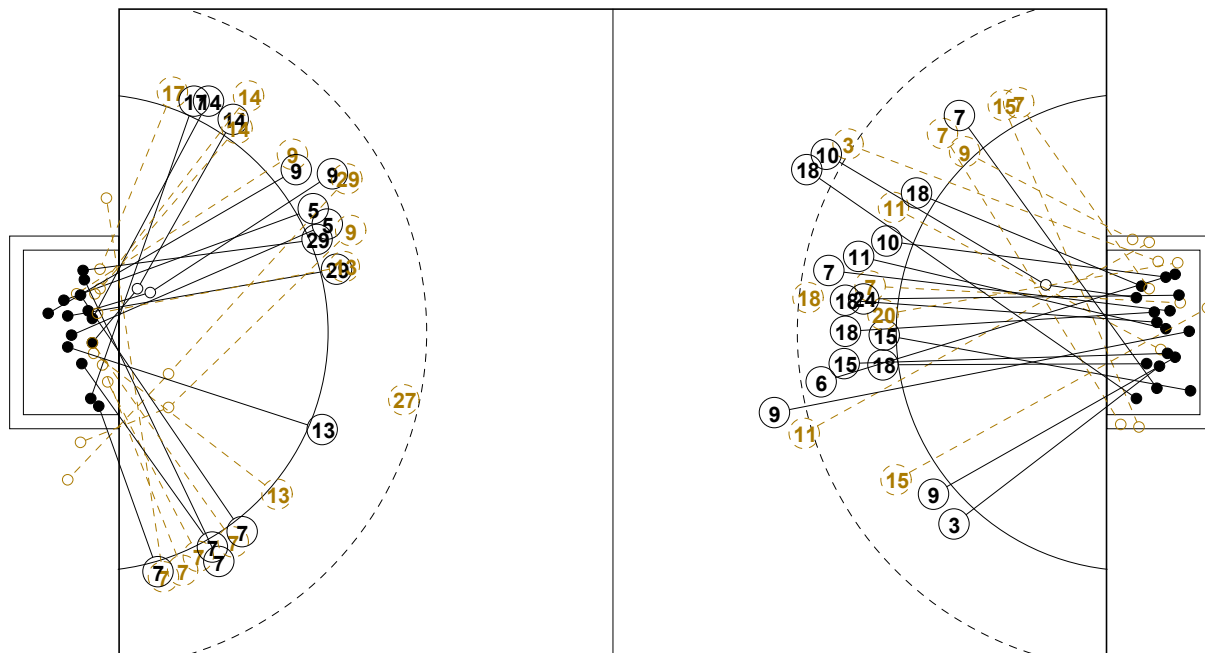

IV WOMEN'S YOUTH WORLD CHAMPIONSHIP IN MNE PICTORIAL MATCH STATISTICS

ROUND 4

MATCH 25

120816025-21-1/1