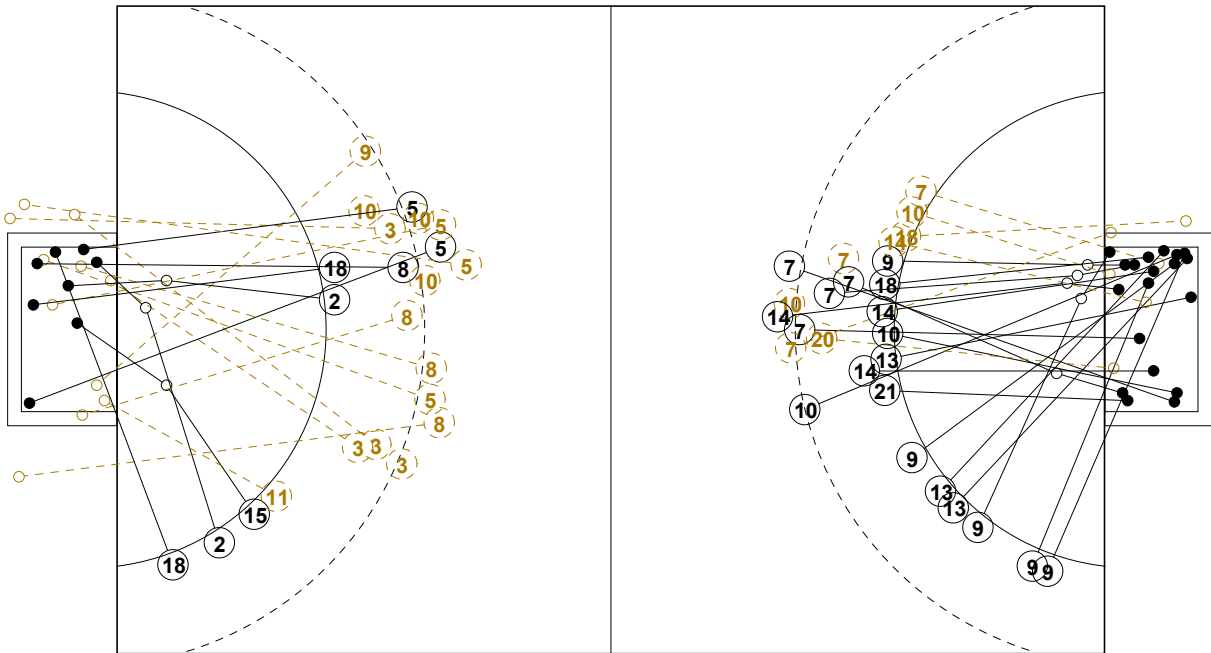

IV WOMEN'S YOUTH WORLD CHAMPIONSHIP IN MNE PICTORIAL MATCH STATISTICS

ROUND 6

MATCH 35

120816035-21-1/1

1st Half
17 : 18

2nd Half
27 : 37

IV WOMEN'S YOUTH WORLD CHAMPIONSHIP IN MNE

INDV/TEAM MATCH STATISTICS