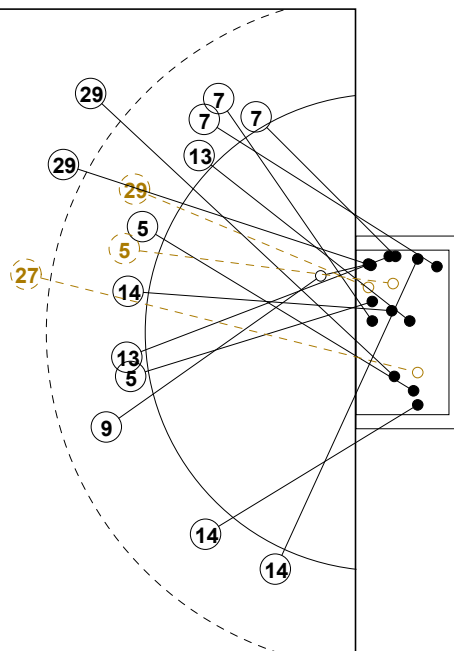

IV WOMEN'S YOUTH WORLD CHAMPIONSHIP IN MNE PICTORIAL MATCH STATISTICS

ROUND 1

MATCH 6

120816006-21-1/1