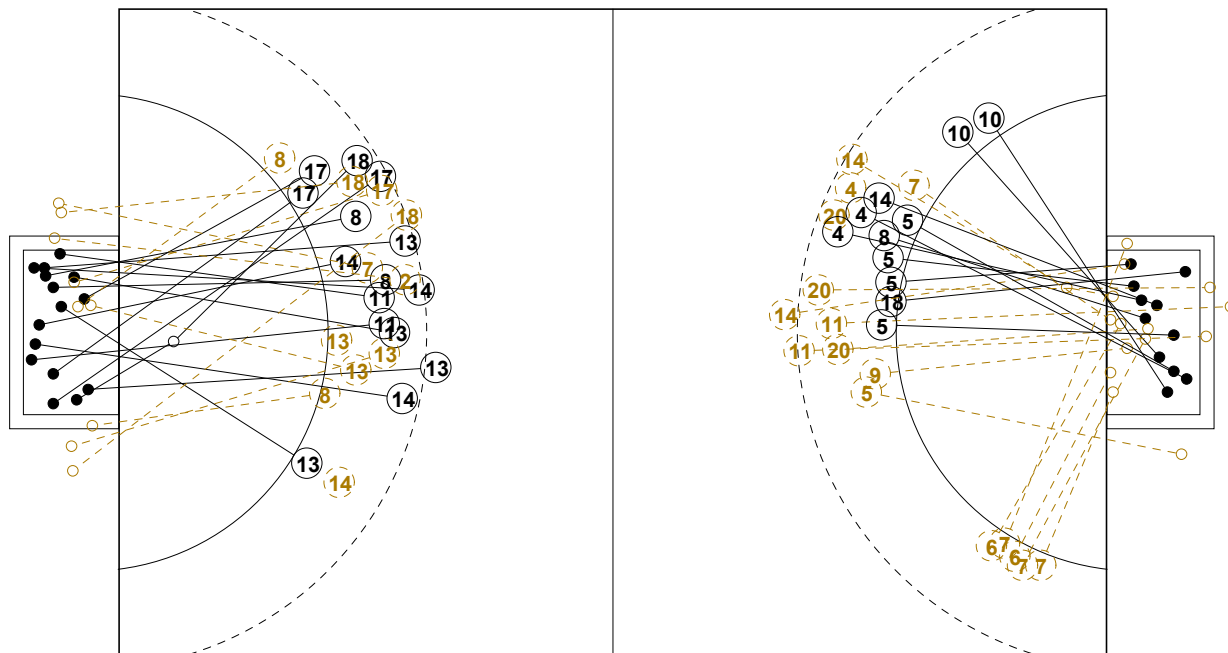

IV WOMEN'S YOUTH WORLD CHAMPIONSHIP IN MNE PICTORIAL MATCH STATISTICS

ROUND 4

MATCH 21

120816021-21-1/1