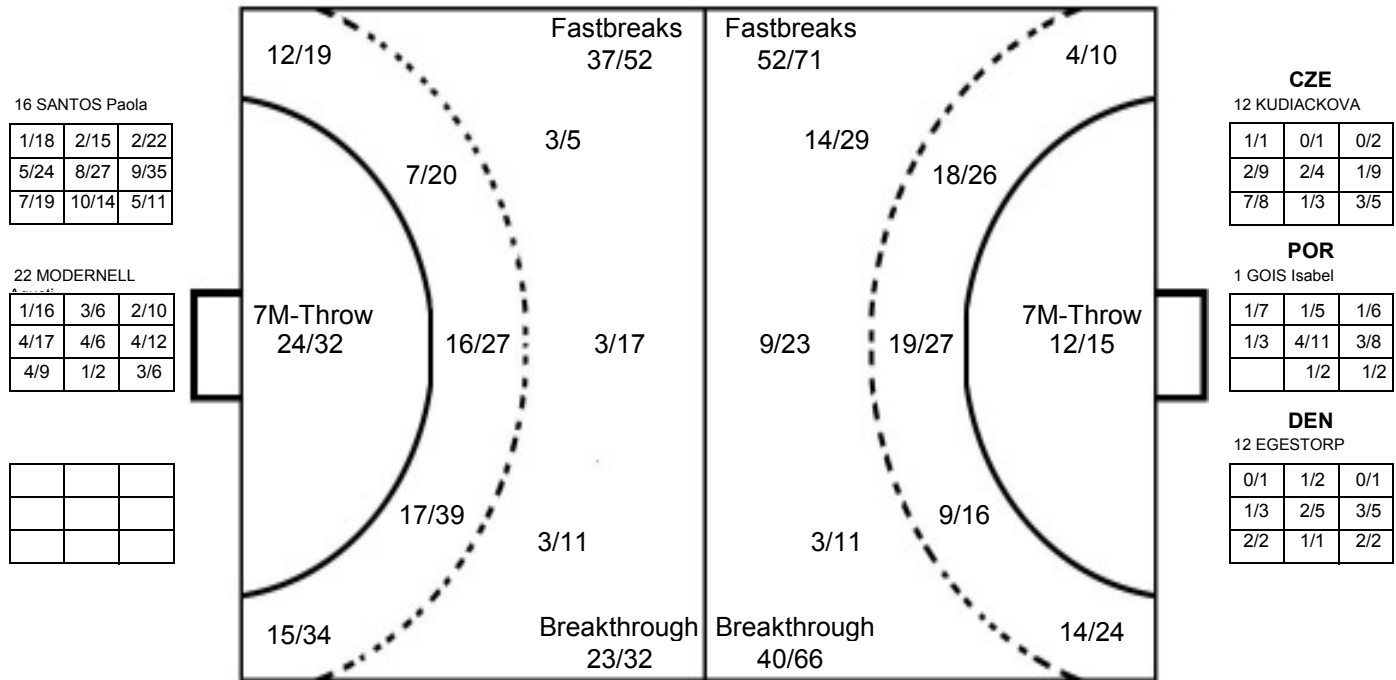

Opponent statistics for CZE (KUDIACKOVA), POR (GOIS Isabel), and DEN (EGESTORP).

OPPONENT

Opponent player statistics for KOR, POR, CZE, FRA, COD, and DEN, including names like SU Jeong, FALEIRO Mariana, HAN Seung mi, SEO Min ji, POKORNA Tereza, TRUMPESOVA, JACKOVA Eliska, SOULARD Julie, CHOI Su ji, NGATSE Cyrielle, BETU MVITA Julie, OFFENDAL Nadia, WERNGREEN, SERNA Melody, KIM Jung eun, and JEON You yeong.