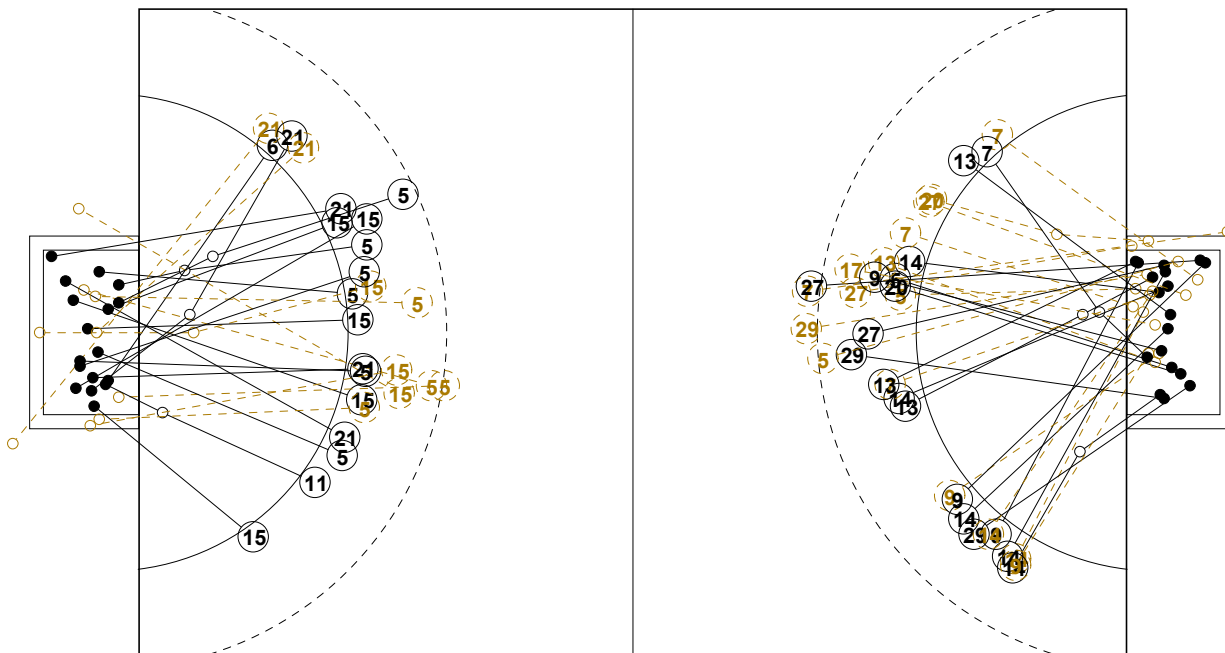

IV WOMEN'S YOUTH WORLD CHAMPIONSHIP IN MNE PICTORIAL MATCH STATISTICS

ROUND 6

MATCH 38

120816038-21-1/1

1st Half
19 : 21

2nd Half
46 : 37

IV WOMEN'S YOUTH WORLD CHAMPIONSHIP IN MNE

INDV/TEAM MATCH STATISTICS