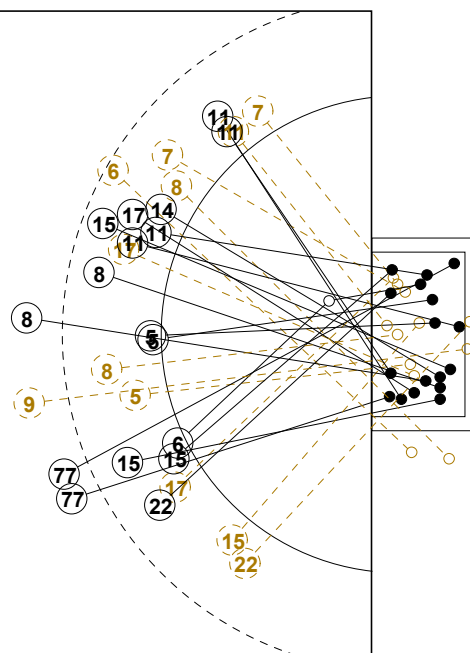

IV WOMEN'S YOUTH WORLD CHAMPIONSHIP IN MNE PICTORIAL MATCH STATISTICS

ROUND 5

MATCH 29

120816029-21-1/1

1st Half
18 : 5

2nd Half
11 : 36

IV WOMEN'S YOUTH WORLD CHAMPIONSHIP IN MNE

INDV/TEAM MATCH STATISTICS