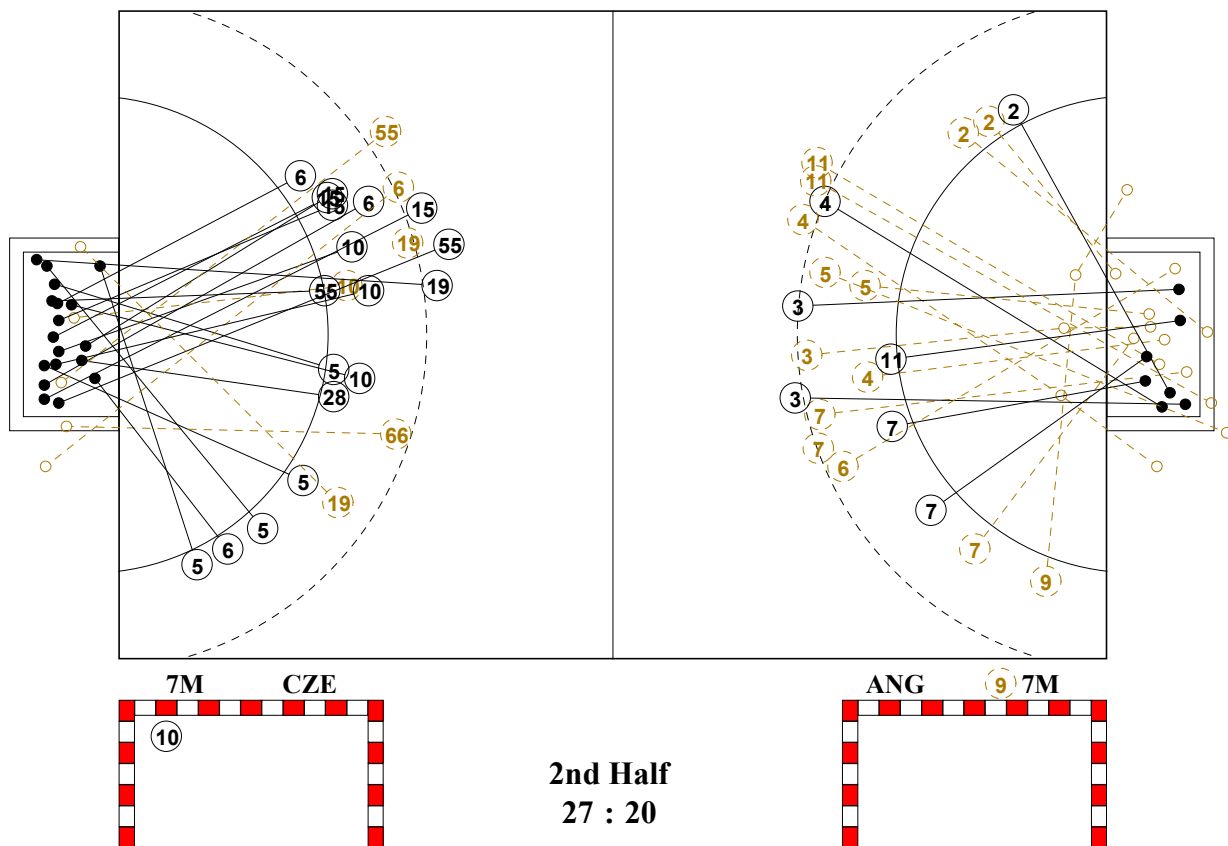

IV WOMEN'S YOUTH WORLD CHAMPIONSHIP IN MNE

MATCH STATISTICS FOR MEDIAS

Placement	Group	X	Round	7	Match No.	44
Podgorica			23/08/2012		120816044-51-1/1	
CZECH	CZE	27	vs	20	ANG	ANGOLA
8 : 13						

Referee	KULIK Siarhei (BLR)	and	NABOKAU Dzmitry (BLR)

CZE															Runing Score		ANG		
Head Coach : KREJCI RLubomir																			
	Field	Line	Wing	Fast	Brk.	Free	7m	Total	Rate	ASST	ERR.	WAR.	2'	D+DR					
	Shot	Shot	Shot	Brk.	Thr.	Thr.	Thr.		%										
1	SIBROVA Eliska																		
2	BELOHOUBKOVA Ade				0/2			0/2	0.0										
4	SEKULOVA Michael																		
5	KAMENAROVA Denis	0/1	1/1		3/4	1/1		5/7	71.4										
6	SKRIVANKOVA Sim	0/1	0/1	2/2	3/3			5/7	71.4										
8	VLACHOVA Andrea																		
10	TRUMPESOVA Jarmi	1/2	0/1			3/4	1/1	5/8	62.5	1	2								
11	SLOVAKOVA Kateri										1								
12	KUDIACKOVA Petra									4	1								
13	FRYCAKOVA Tereza										1								
15	JACKOVA Eliska	1/1	0/1		1/1	3/3		5/6	83.3	2	7		1						
16	NOVAKOVA Anna																		
19	POKORNA Tereza	0/5				1/2	1/1	2/8	25.0	1	1	1							
28	VLKOVA Krystina		1/1			1/1		2/2	100		2	1							
55	JERABKOVA Market	1/6		0/1		1/1	1/1	3/9	33.3		1	1							
66	JANSOVA Nikola	0/1						0/1	0.0		1								
Player Total	3/17	2/5	2/3	7/10	10/12	1/1	2/2	27/50	54.0	8	17	3	1						
12	KUDIACKOVA Petra	7/11	4/10	3/4	0/2	1/7		0/1	15/35	42.9	4	1							
Goalkeeper Total	7/11	4/10	3/4	0/2	1/7		0/1	15/35	42.9	4	1								
ANG																			
Head Coach : FERNANDES Alex																			
	Field	Line	Wing	Fast	Brk.	Free	7m	Total	Rate	ASST	ERR.	WAR.	2'	D+DR					
	Shot	Shot	Shot	Brk.	Thr.	Thr.	Thr.		%										
1	LUCEU Wilma M. N																		
2	EDUARDO Giovania			1/3				1/3	33.3										
3	CESAR Kassia J.	2/3						2/3	66.7										
4	LEITE Teresa F.	1/4	0/2			4/4		5/10	50.0	1	5								
5	MARIO Lucelia C.	0/1	0/1					0/2	0.0				1						
6	DOMINGOS Stella	0/1	1/1			0/1		1/3	33.3	2	1		1						
7	MACHADO Juliana	1/4		0/1	1/1	1/1		3/7	42.9	1	5	1							
8	CANDIDO Nicoli										1								
9	DOMINGOS Voneiti		1/1	0/2	1/1	1/1	1/2	4/7	57.1		2								
10	SANTOS Antonia	0/1						0/1	0.0		4								
11	PEMBA Tchesa T.	0/2	2/2					2/4	50.0		1	1	1						
12	MAYALA Gloria M.																		
13	VENANCIO Liliana		2/3					2/3	66.7		1	1							
14	HEBO Delia C. D.																		
15	HEBO Celma D. D.																		
Player Total	4/16	6/10	1/6	2/2	6/7		1/2	20/43	46.5	4	20	3	3						
1	LUCEU Wilma M. N	4/6	2/4	0/1	3/10	1/7		0/2	10/30	33.3									
12	MAYALA Gloria M.	0/1		0/1		0/4	0/1	0/7	0.0										
Goalkeeper Total	4/7	2/4	0/2	3/10	1/11	0/1	0/2	10/37	27.0										

Court Player : Goal / Shoot

Goalkeeper : Saved / Shots

FAST BRK.	Fast Break		BRK. THR.	Breakthrough		FREE THR.	Free Throw		7M THR.	7M Throw		AS	Assist
W	Warning		ERR	Error		2'	Suspension		D	Disqualification		DR	Disq. with Report

IV WOMEN'S YOUTH WORLD CHAMPIONSHIP IN MNE PICTORIAL MATCH STATISTICS

ROUND 7

MATCH 44

120816044-21-1/1