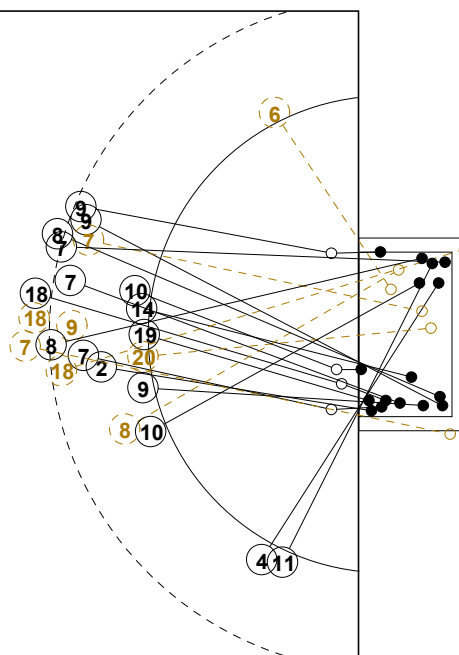

IV WOMEN'S YOUTH WORLD CHAMPIONSHIP IN MNE PICTORIAL MATCH STATISTICS

ROUND 3

MATCH 18

120816018-21-1/1

1st Half
11 : 22

2nd Half
39 : 29

IV WOMEN'S YOUTH WORLD CHAMPIONSHIP IN MNE

INDV/TEAM MATCH STATISTICS