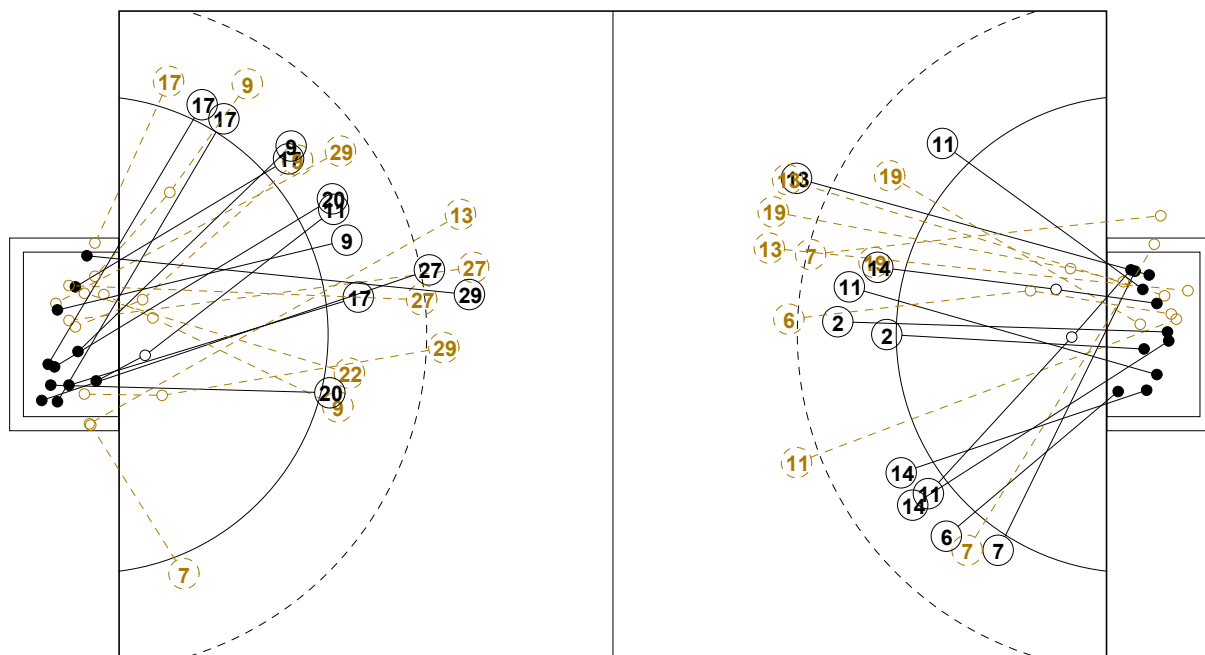

ROUND 7

MATCH 46

120816046-21-1/1

1st Half
15 : 14

2nd Half
29 : 26

IV WOMEN'S YOUTH WORLD CHAMPIONSHIP IN MNE

INDV/TEAM MATCH STATISTICS

OFFICIAL
HANDBALL
YOUTH WOMEN