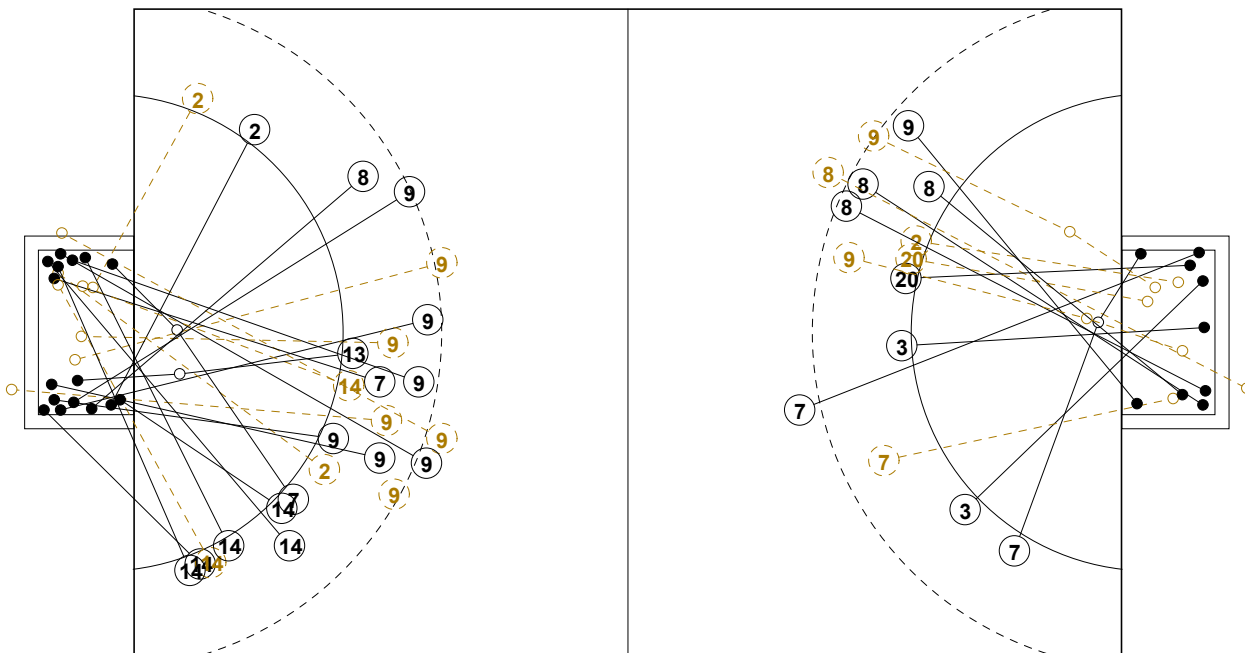

IV WOMEN'S YOUTH WORLD CHAMPIONSHIP IN MNE PICTORIAL MATCH STATISTICS

ROUND 6

MATCH 36

120816036-21-1/1

1st Half
16 : 11

2nd Half
27 : 24

IV WOMEN'S YOUTH WORLD CHAMPIONSHIP IN MNE

INDV/TEAM MATCH STATISTICS