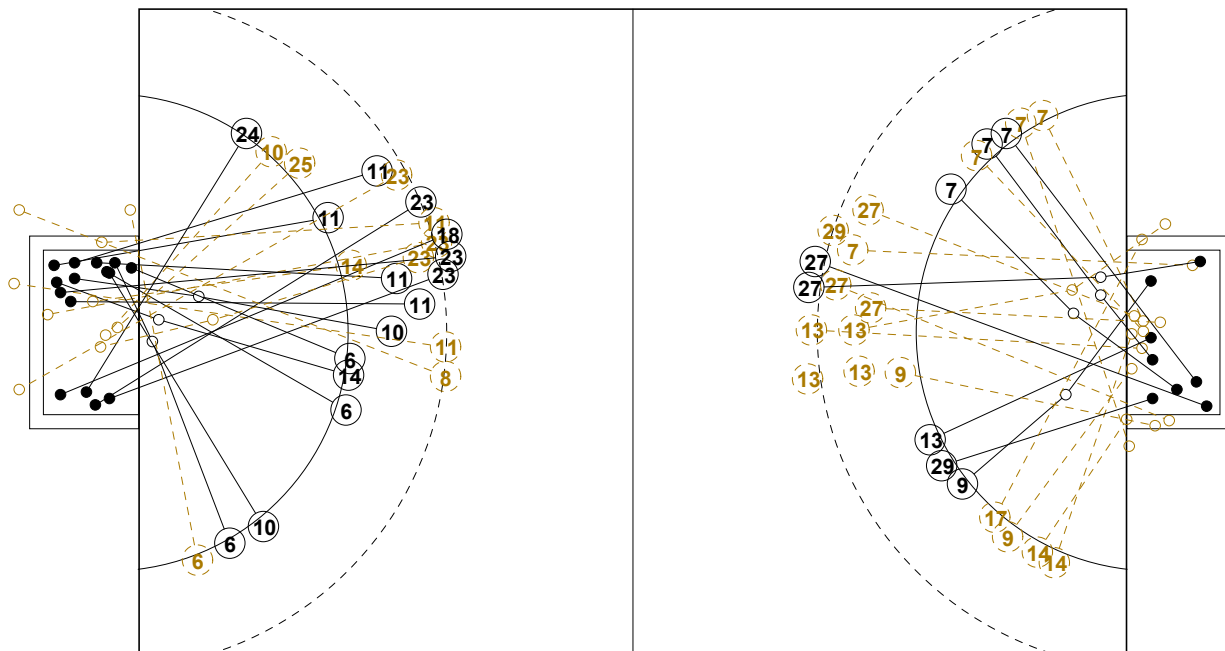

Table Officials: BOGDAN K.

JELENA V.

Statisticians: JELENA GACEVIC

JOVANA VUJACIC

IV WOMEN'S YOUTH WORLD CHAMPIONSHIP IN MNE PICTORIAL MATCH STATISTICS

ROUND 3

MATCH 19

120816019-21-1/1