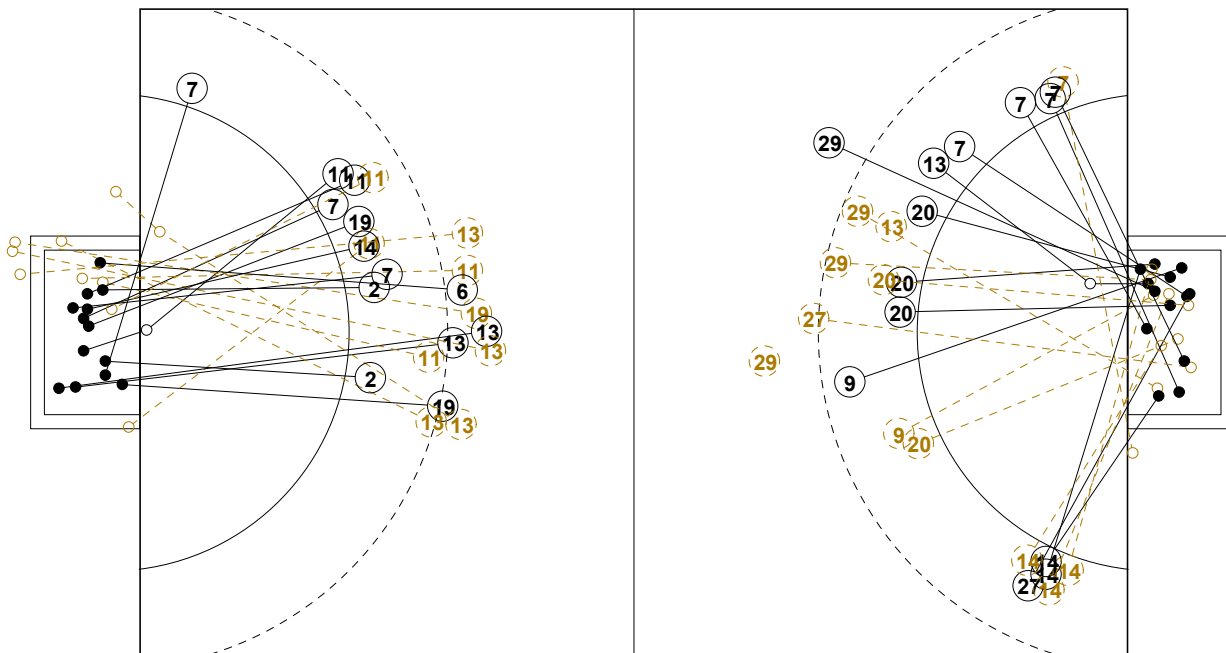

ROUND 7

MATCH 46

120816046-21-1/1

1st Half
15 : 14

2nd Half
29 : 26

IV WOMEN'S YOUTH WORLD CHAMPIONSHIP IN MNE

INDV/TEAM MATCH STATISTICS

OFFICIAL
HANDBALL
YOUTH WOMEN