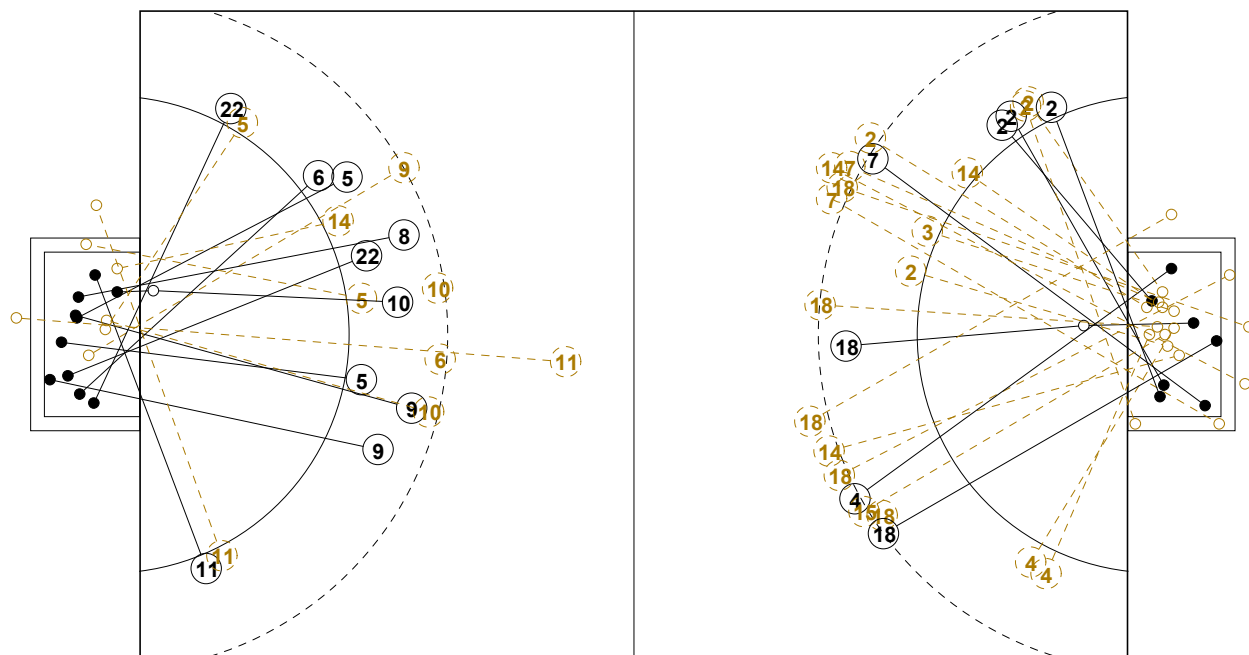

IV WOMEN'S YOUTH WORLD CHAMPIONSHIP IN MNE PICTORIAL MATCH STATISTICS

ROUND 6

MATCH 33

120816033-21-1/1

1st Half
5 : 10

2nd Half
21 : 13

IV WOMEN'S YOUTH WORLD CHAMPIONSHIP IN MNE

INDV/TEAM MATCH STATISTICS