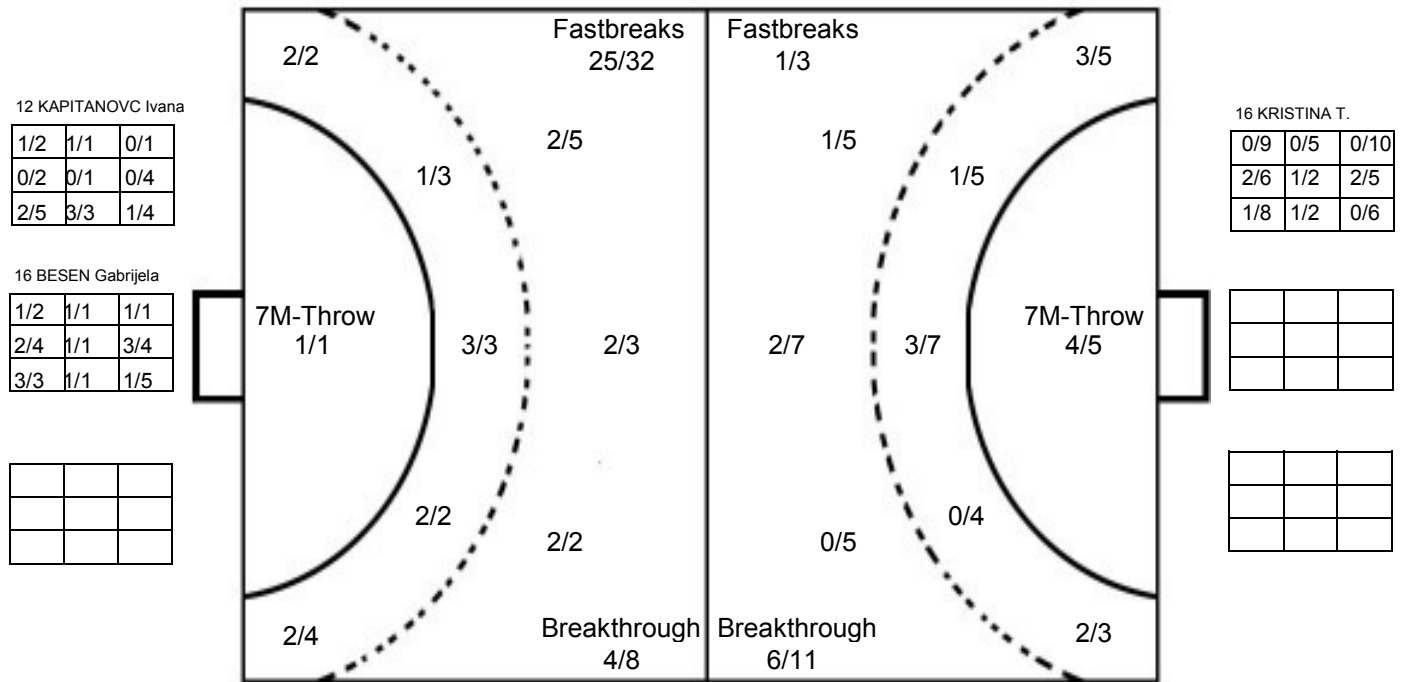

IV WOMEN'S YOUTH WORLD CHAMPIONSHIP IN MNE
MATCH SHOT REPORT

ROUND 7

MATCH 43

120816043-41-1/1

CROATIA

Player statistics table for Croatia including names like BOZIC Andrea, PAVLOVIC Katarin, KEZIC Renata, etc., with columns for goals, misses, and blocks.