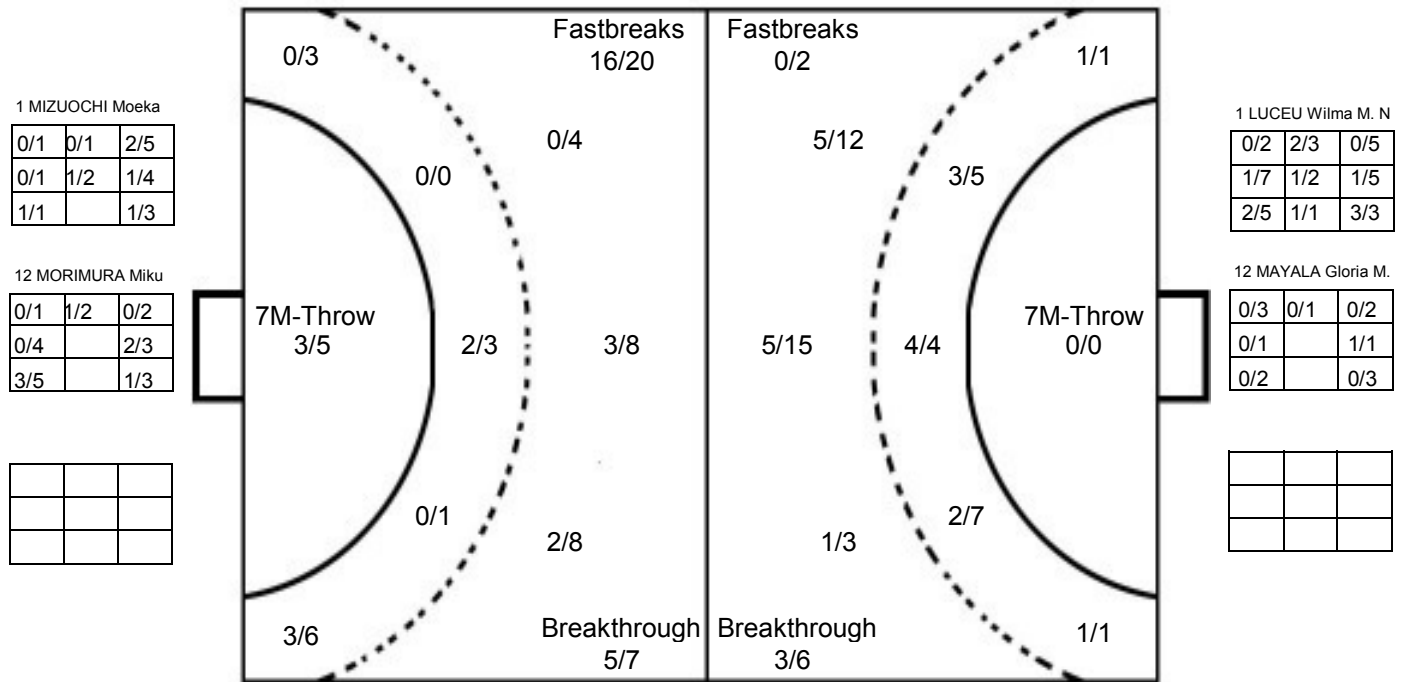

IV WOMEN'S YOUTH WORLD CHAMPIONSHIP IN MNE

MATCH SHOT REPORT

ROUND 6

MATCH 40

120816040-41-1/1

JAPAN

Player statistics for Japan including names like MIZUOCHI Moeka, FUJIOKA Miki, SASAKI Haruno, etc., with shot and block counts.