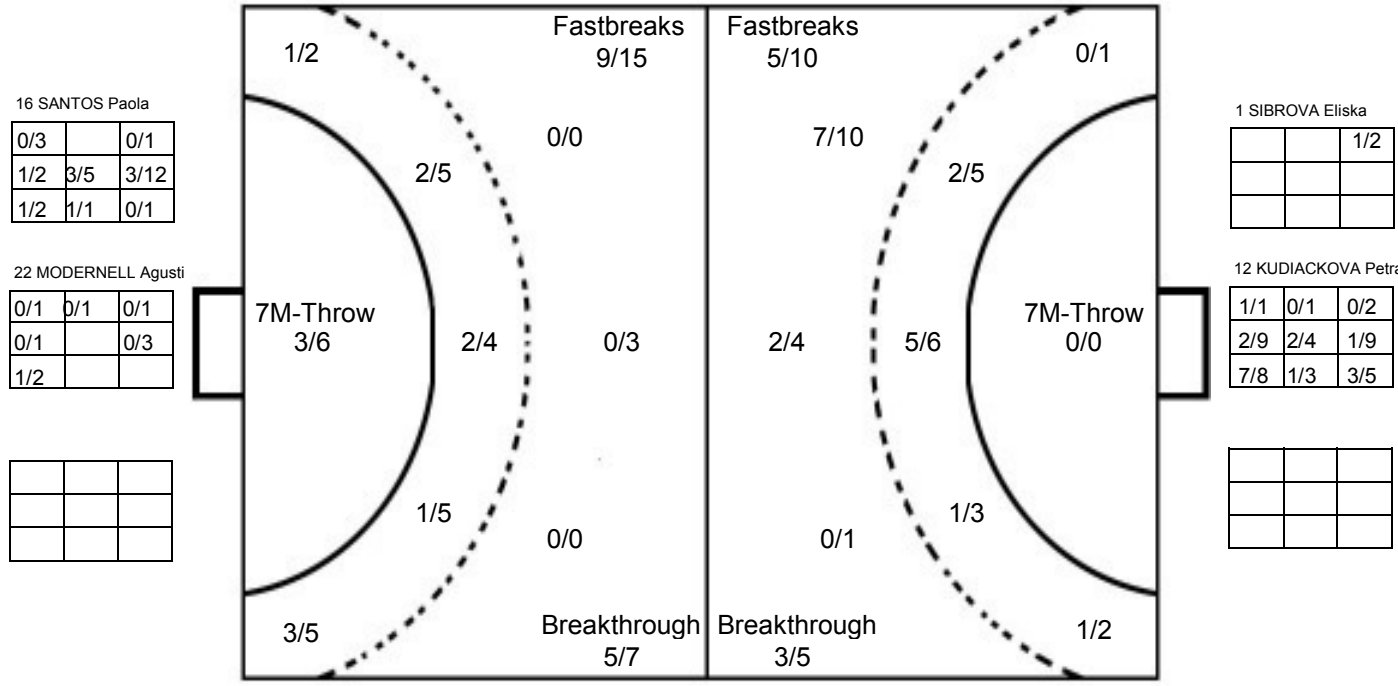

CZECH

Table with 16 columns representing players (1 SIBROVA Eliska to 66 JANSOVA Nikola) and 3 rows for shot statistics (Goals, Misses, Blocks).

Youth Women's World Championships

IV WOMEN'S YOUTH WORLD CHAMPIONSHIP IN MNE