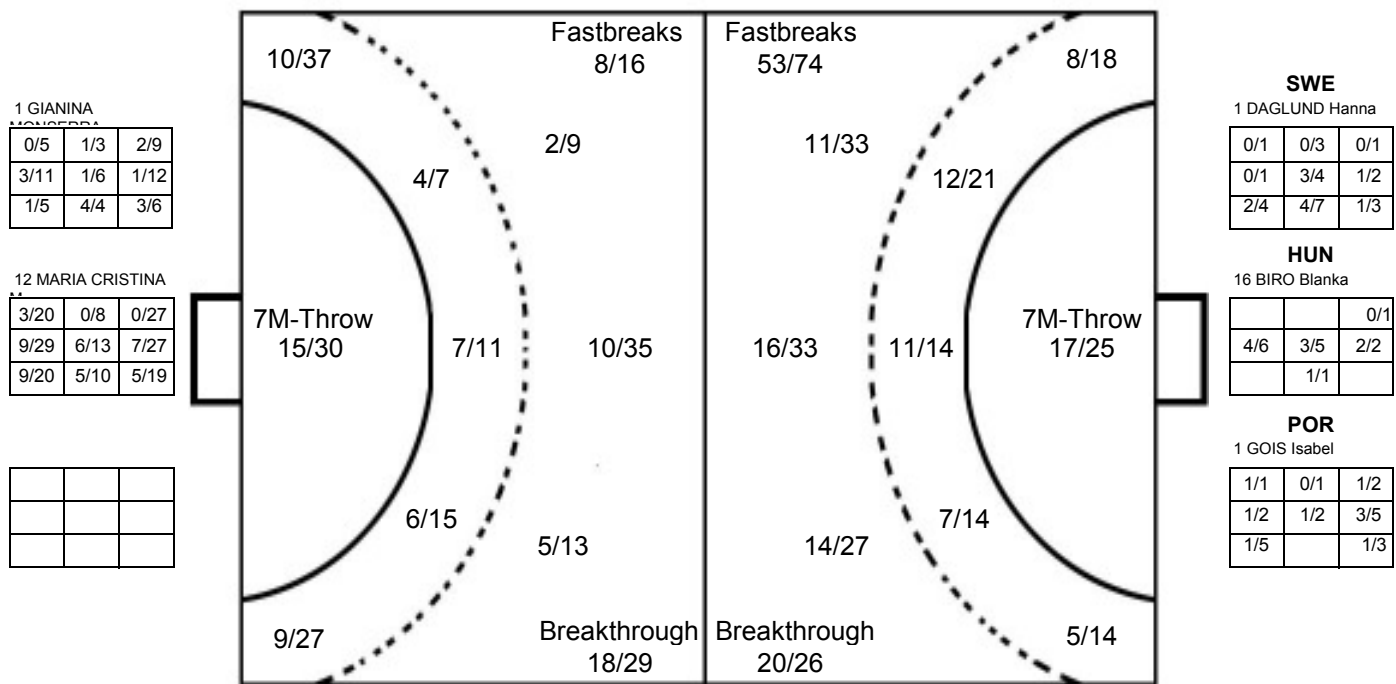

IV WOMEN'S YOUTH WORLD CHAMPIONSHIP IN MNE
TOTAL SHOT REPORT

UP TO MATCH 54

120816054-42-1/1

PARAGUAY

Table listing player statistics for Paraguay, including names like GIANINA, LORENA PAOLA, CAMILA BEATRIZ F, etc., and their respective shot counts in a grid format.

Opponent statistics for SWE (DAGLUND Hanna), HUN (BIRO Blanka), and POR (GOIS Isabel).

OPPONENT

Table listing opponent player statistics for POR, HUN, COD, CRO, NED, and SWE, including names like SOARES Monica, ERTL Rebeka, etc., and their shot counts.