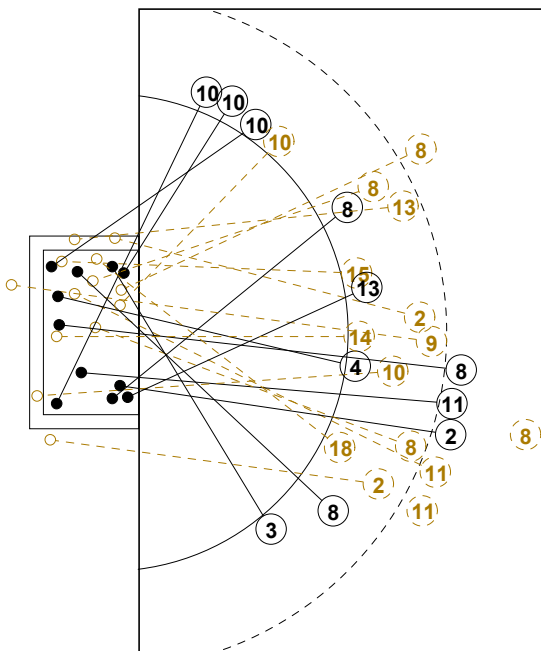

IV WOMEN'S YOUTH WORLD CHAMPIONSHIP IN MNE PICTORIAL MATCH STATISTICS

ROUND 1

MATCH 8

120816008-21-1/1