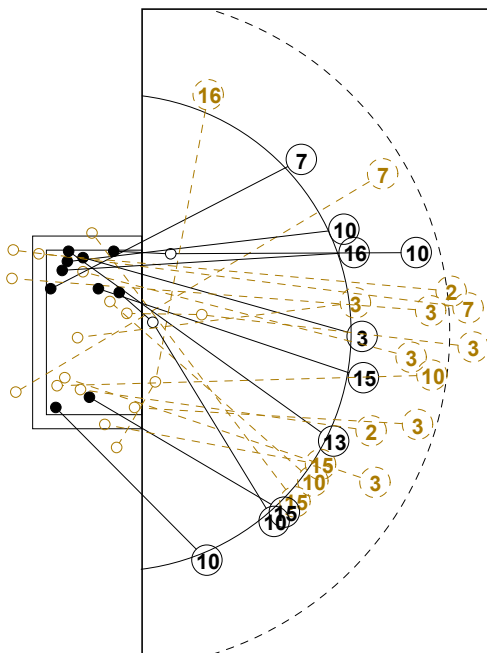

IV WOMEN'S YOUTH WORLD CHAMPIONSHIP IN MNE PICTORIAL MATCH STATISTICS

ROUND 4

MATCH 28

120816028-21-1/1

1st Half
12 : 14

2nd Half
26 : 33

IV WOMEN'S YOUTH WORLD CHAMPIONSHIP IN MNE

INDV/TEAM MATCH STATISTICS