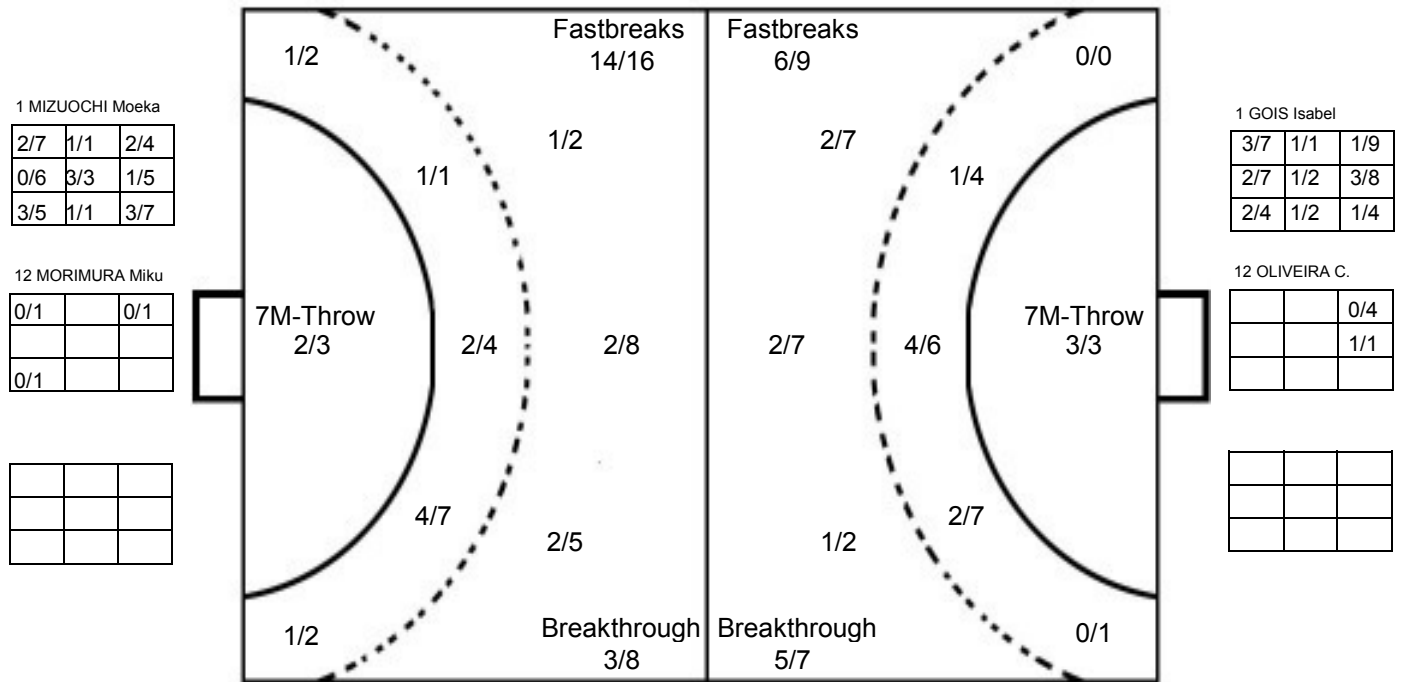

PORTUGAL

Table with 16 columns representing players: 1 GOIS Isabel, 2 LOPES Mariana, 4 FERNANDES Soraia, 7 REIS Joana, 8 VALENTE Neuza, 9 GANTE Ana, 10 OLIVEIRA Vanessa, 11 SOARES Monica, 12 OLIVEIRA C., 13 SOUSA Sara, 14 FALEIRO Mariana, 15 GONCALVES Sara, 16 JOAO Sofia, 17 BARBOSA Barbara, 18 MENDES Patricia. Each column contains a 3x3 grid for shot statistics and a line for Post - Miss - Block.