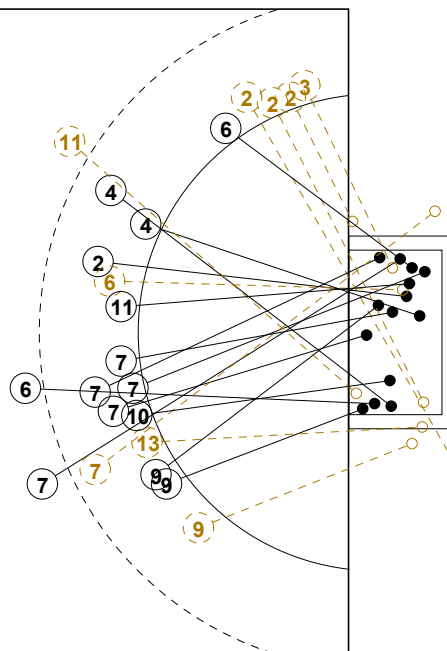

IV WOMEN'S YOUTH WORLD CHAMPIONSHIP IN MNE PICTORIAL MATCH STATISTICS

ROUND 1

MATCH 8

120816008-21-1/1