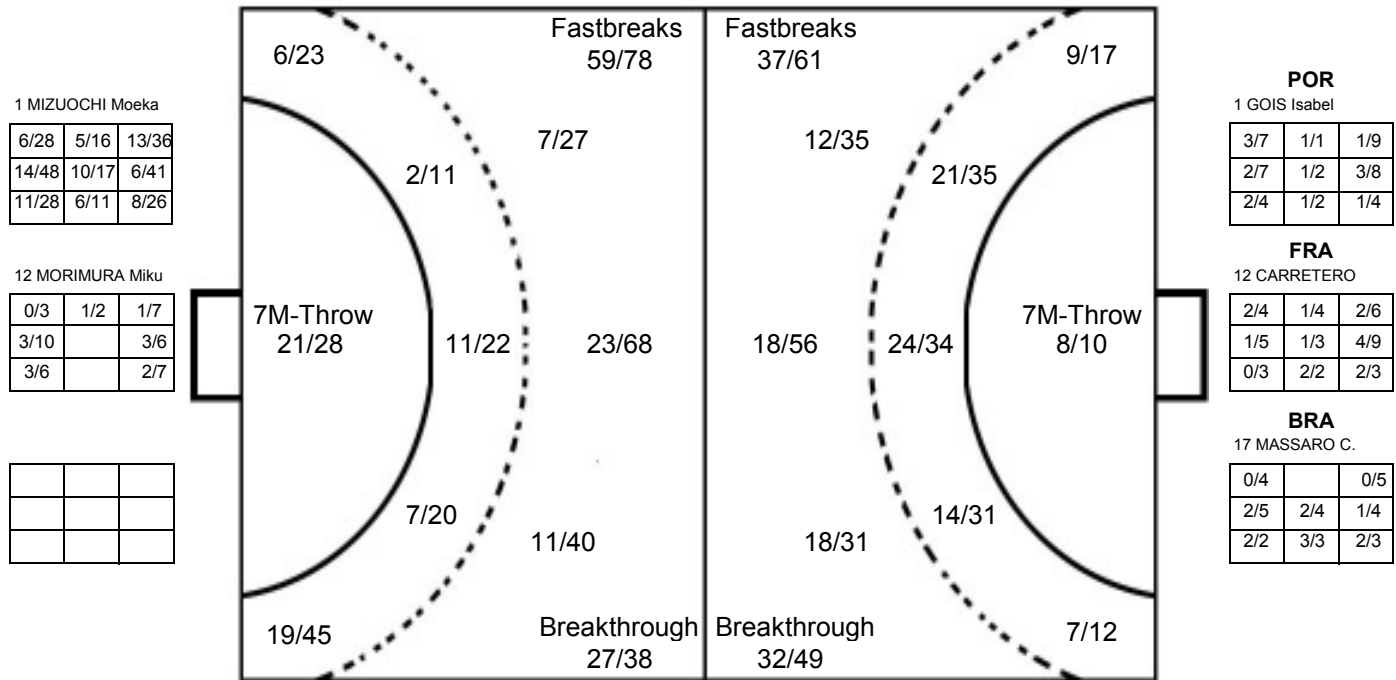

IV WOMEN'S YOUTH WORLD CHAMPIONSHIP IN MNE

TOTAL SHOT REPORT

UP TO MATCH 64

120816064-42-1/1

JAPAN

Table of player statistics for Japan, including names like MIZUOCHI Moeka, FUJIOKA Miki, SASAKI Haruno, etc., and their respective shot counts.

Table of player statistics for the opponent team, including names like SIRIAN Szederke, GROETAN Jenny, SOARES Monica, etc., and their respective shot counts.