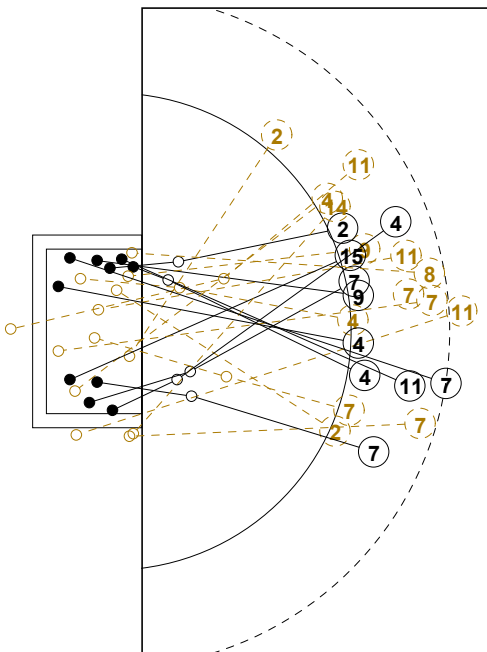

IV WOMEN'S YOUTH WORLD CHAMPIONSHIP IN MNE PICTORIAL MATCH STATISTICS

ROUND 4

MATCH 28

120816028-21-1/1

1st Half
12 : 14

2nd Half
26 : 33

IV WOMEN'S YOUTH WORLD CHAMPIONSHIP IN MNE

INDV/TEAM MATCH STATISTICS