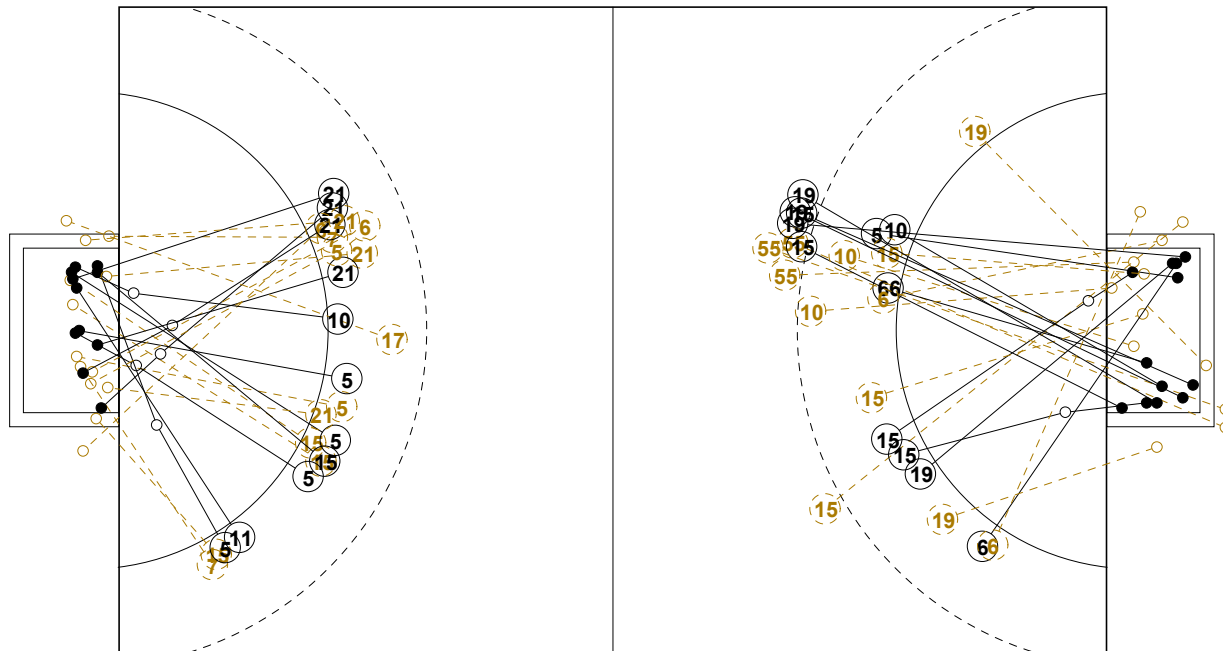

IV WOMEN'S YOUTH WORLD CHAMPIONSHIP IN MNE PICTORIAL MATCH STATISTICS

ROUND 4

MATCH 26

120816026-21-1/1

1st Half
12 : 12

2nd Half
26 : 26

IV WOMEN'S YOUTH WORLD CHAMPIONSHIP IN MNE

INDV/TEAM MATCH STATISTICS