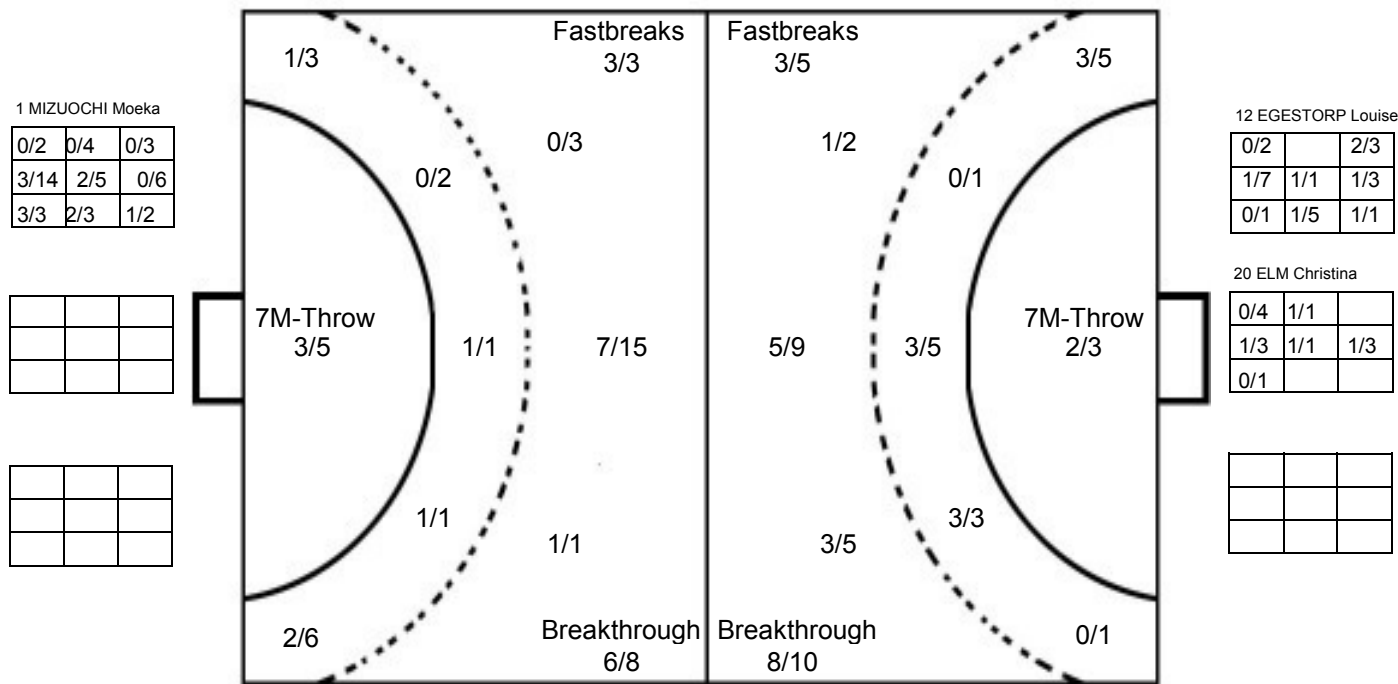

IV WOMEN'S YOUTH WORLD CHAMPIONSHIP IN MNE
MATCH SHOT REPORT

ROUND 7

MATCH 48

120816048-41-1/1

JAPAN

Player statistics table for Japan including names like MIZUOCHI Moeka, FUJIOKA Miki, SASAKI Haruno, etc., with columns for goals, misses, and blocks.