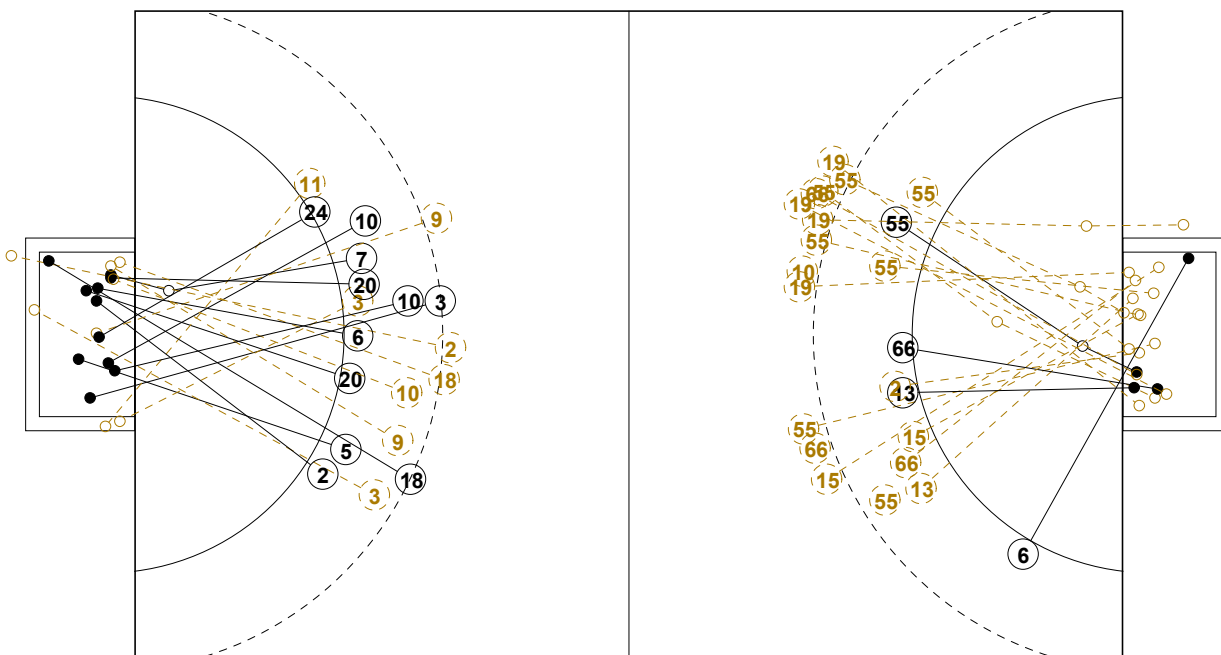

IV WOMEN'S YOUTH WORLD CHAMPIONSHIP IN MNE PICTORIAL MATCH STATISTICS

ROUND 2

MATCH 14

120816014-21-1/1

**1st Half
12 : 14**

**2nd Half
26 : 18**

IV WOMEN'S YOUTH WORLD CHAMPIONSHIP IN MNE

INDV/TEAM MATCH STATISTICS