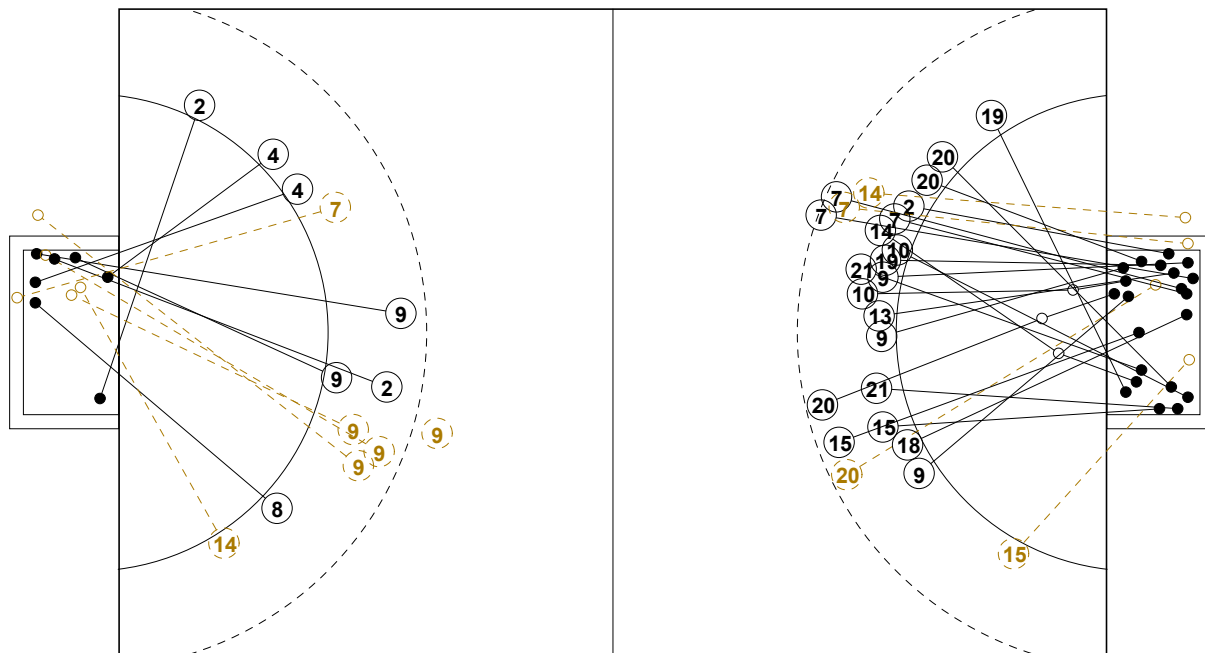

IV WOMEN'S YOUTH WORLD CHAMPIONSHIP IN MNE PICTORIAL MATCH STATISTICS

ROUND 2

MATCH 11

120816011-21-1/1

1st Half
9 : 22

2nd Half
40 : 16

IV WOMEN'S YOUTH WORLD CHAMPIONSHIP IN MNE

INDV/TEAM MATCH STATISTICS