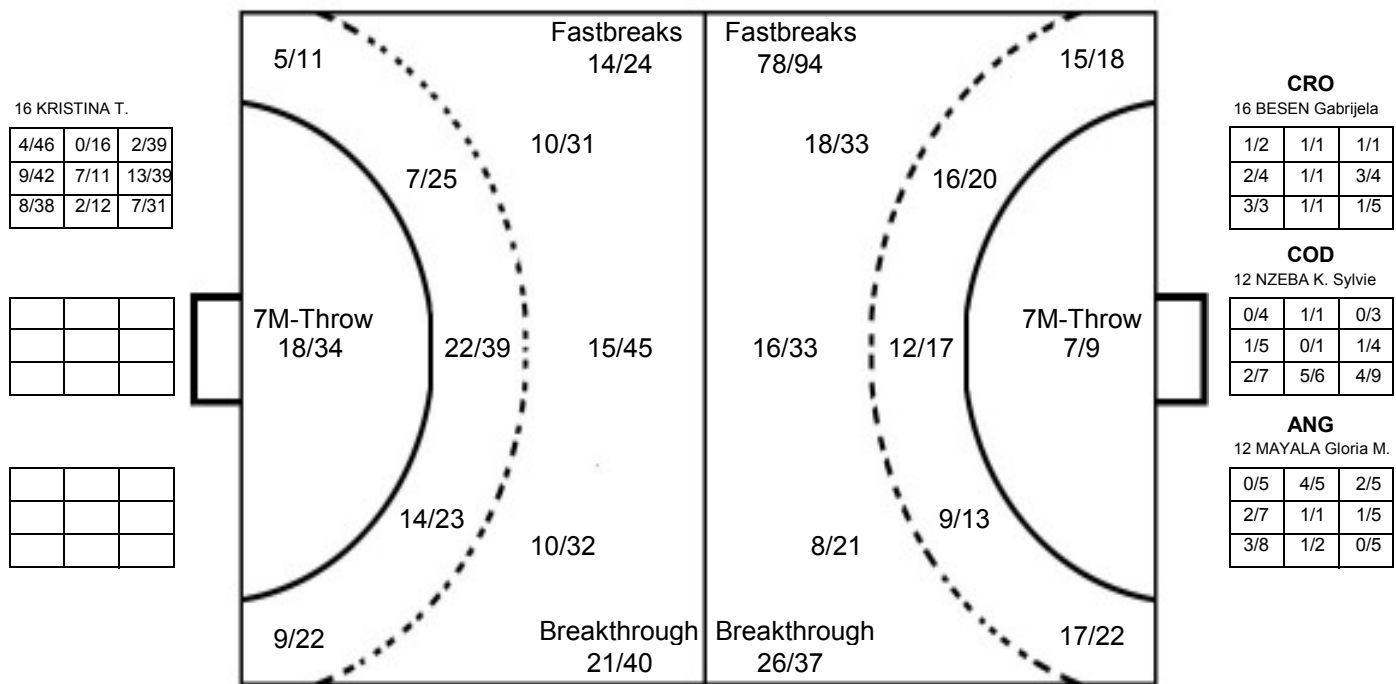

IV WOMEN'S YOUTH WORLD CHAMPIONSHIP IN MNE
TOTAL SHOT REPORT

UP TO MATCH 56

120816056-42-1/1

KAZAKHSTAN

Table with 8 columns representing players: 5 ALYONA T., 8 ZARINA B., 10 MADINA Sharifova, 13 ELSHAT Ukbenova, 14 VICTORIYA Titok, 15 IRINA A., 16 KRISTINA T., 19 ELVIRA Akhmet. Each column contains a 3x3 grid of statistics.

Post - 3 Miss - 8 Block - 8 Post - 3 Miss - 1 Block - 1 Post - 4 Miss - 1 Block - 0 Post - 2 Miss - 2 Block - 0 Post - 1 Miss - 1 Block - 0 Post - 5 Miss - 9 Block - 15 Post - 0 Miss - 0 Block - 0 Post - 3 Miss - 2 Block - 4

Empty 3x3 grid tables for additional player statistics.

OPPONENT section containing statistics for various teams: CRO, ROU, ANG, COD, MNE, and RUS. Each team's stats are presented in a grid format.