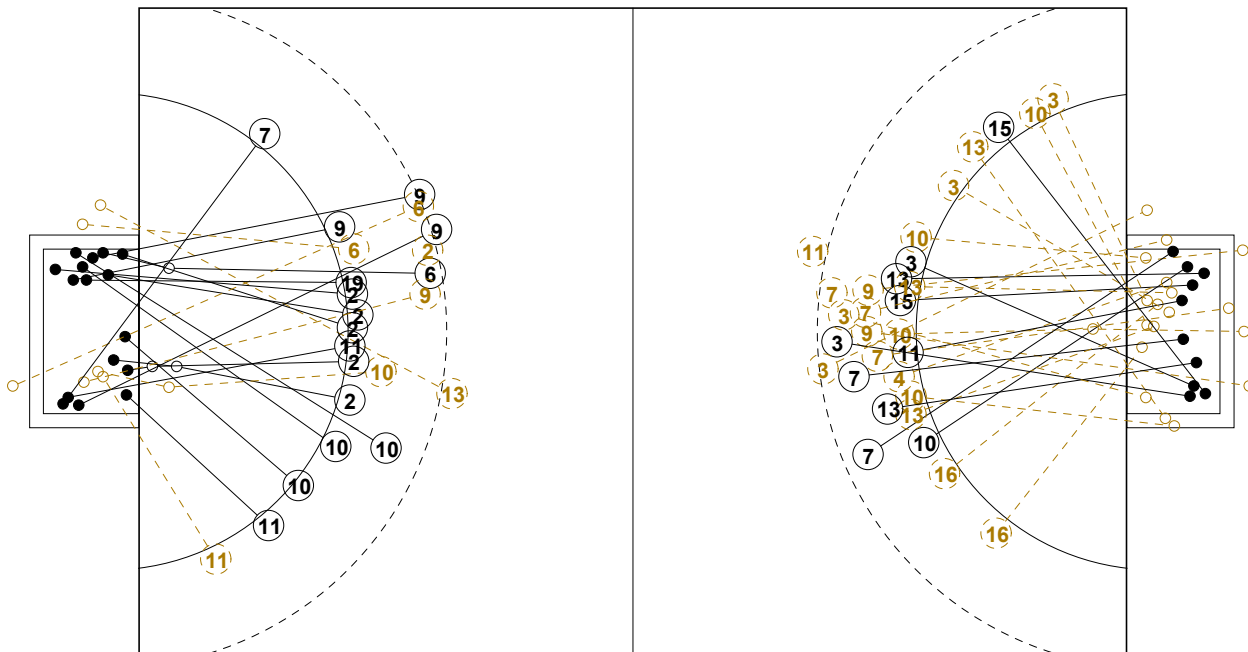

IV WOMEN'S YOUTH WORLD CHAMPIONSHIP IN MNE PICTORIAL MATCH STATISTICS

ROUND 1

MATCH 7

120816007-21-1/1

1st Half
18 : 10

2nd Half
26 : 29

IV WOMEN'S YOUTH WORLD CHAMPIONSHIP IN MNE

INDV/TEAM MATCH STATISTICS