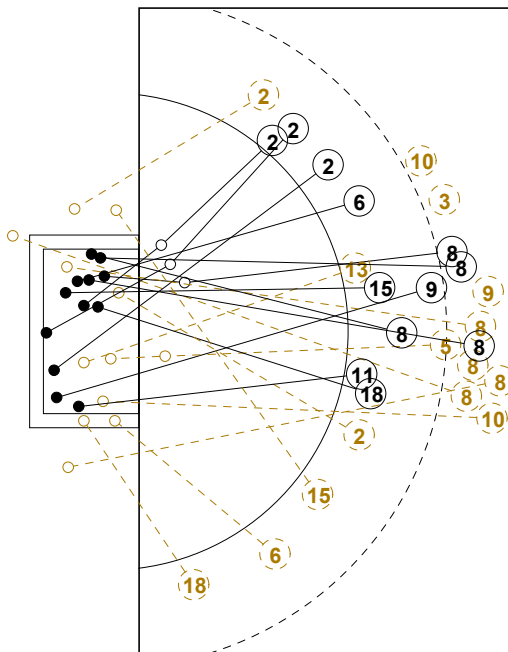

IV WOMEN'S YOUTH WORLD CHAMPIONSHIP IN MNE PICTORIAL MATCH STATISTICS

ROUND 9

MATCH 59

120816059-21-1/1

1st Half
19 : 15

2nd Half
28 : 39

IV WOMEN'S YOUTH WORLD CHAMPIONSHIP IN MNE

INDV/TEAM MATCH STATISTICS