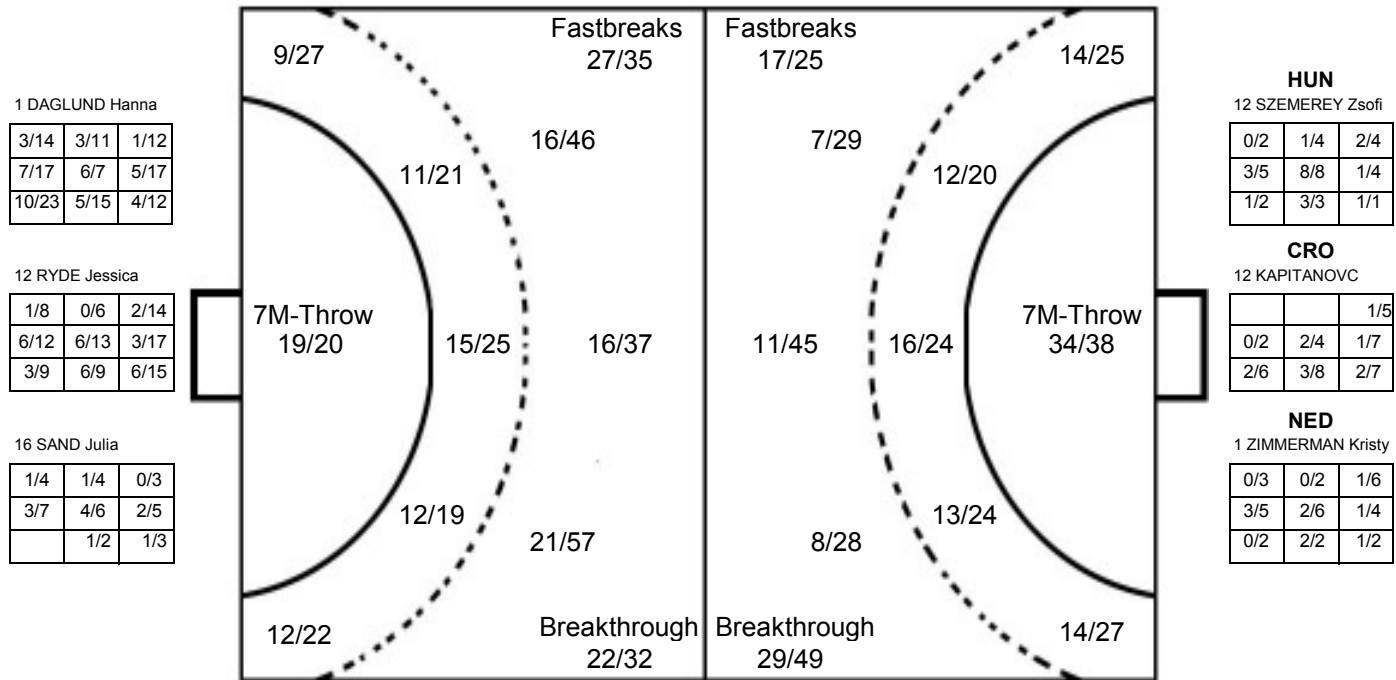

IV WOMEN'S YOUTH WORLD CHAMPIONSHIP IN MNE

TOTAL SHOT REPORT

UP TO MATCH 64

120816064-42-1/1

SWEDEN

Table of player statistics for Sweden, including names like DAGLUND Hanna, NORDSTROM Kristi, LARSSON Miranda, etc., and their respective shot counts.

OPPONENT

Table of player statistics for opponents: CRO, RUS, HUN, FRA, NED, and PAR, including names like TVORIC Nikolina, VYAKHIREVA Anna, etc.