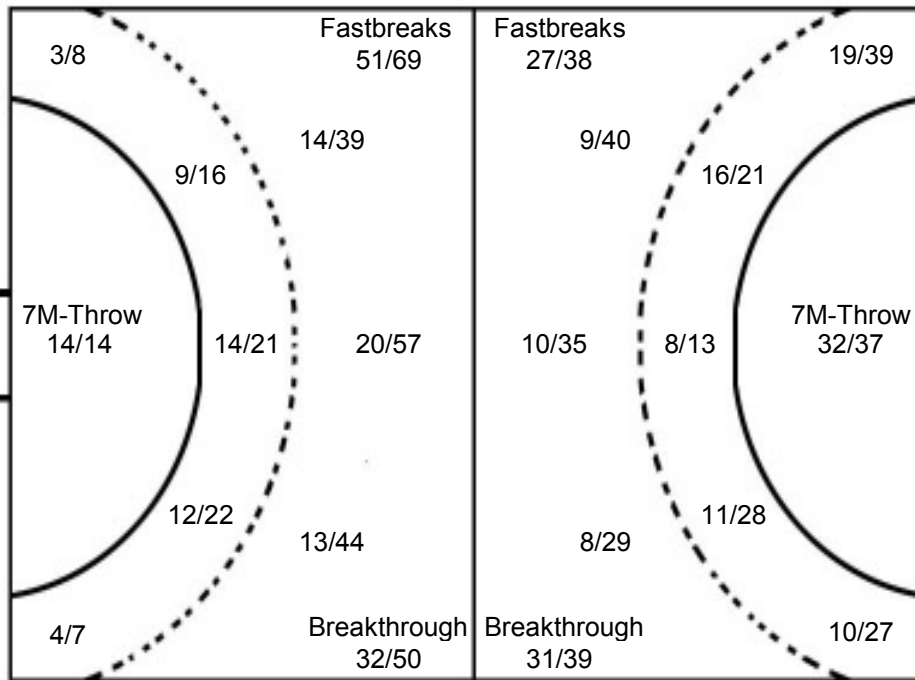

IV WOMEN'S YOUTH WORLD CHAMPIONSHIP IN MNE

TOTAL SHOT REPORT

UP TO MATCH 64

120816064-42-1/1

FRANCE

2 SERNA Melody 3 5 6 1 2	3 KPODAR Deborah 1 1 2 2 4 1	5 SOULARD Julie 2 2 4 3 1 1 2 3	6 TRACOL Maelle 1 1 1 1 2	7 FRECON Alizee 3 2 5 1 6 1 1 1	9 KEITA Fanta 2 2 1 2 3 1 1 1	10 NIAKATE Kalidia 1 1 2 1 3 1	11 FLIPPES Laura 4 1 3 2 2 1
Post - 1 Miss - 3 Block - 0	Post - 5 Miss - 3 Block - 2	Post - 1 Miss - 3 Block - 1	Post - 0 Miss - 0 Block - 0	Post - 3 Miss - 2 Block - 0	Post - 1 Miss - 3 Block - 2	Post - 2 Miss - 4 Block - 1	Post - 2 Miss - 6 Block - 1
12 CARRETERO 0 0 0 0 0 0 0 0 0	14 CAMARA Doungou 1 1 0 0 0 0	15 PROUVENSIER M. 1 4 2 1 1 1 1 2	16 GABRIEL Cath. 0 0 0 0 0 0 0 0 0	18 AGATHE Melissa 1 3 7 11 5 11	19 BURLET Lindsay 0 0 0 0 0 0 0 0 0	20 ZULLEMARO Kellya 4 1 1 1 2 5 2 2 1	23 LEMEL Aurore 0 0 0 0 0 0 0 0 0
Post - 0 Miss - 0 Block - 0	Post - 0 Miss - 0 Block - 1	Post - 5 Miss - 1 Block - 1	Post - 0 Miss - 0 Block - 0	Post - 8 Miss - 2 Block - 9	Post - 0 Miss - 0 Block - 0	Post - 0 Miss - 3 Block - 0	Post - 0 Miss - 0 Block - 0

12 CARRETERO
2/12 1/6 4/12
11/20 3/8 8/19
4/11 8/8 7/13

16 GABRIEL Cath.
0/4 0/3 0/8
2/12 2/11 3/15
6/14 7/15 7/11

23 LEMEL Aurore
1/6 1/1 0/6
2/11 0/5 3/18
4/9 3/6 2/8

JPN
1 MIZUOCHI Moeka
1/4 2/4 5/9
2/7 2/2 2/10
0/3 1/1 1/4

URU
16 SANTOS Paola
0/4 0/4 0/6
1/4 0/5
3/6 4/4 4/5

NOR
12 PEDERSEN A. A.
1/2 0/1 1/2
4/7 1/2 2/7
3/3 0/1

OPPONENT

JPN 3 SASAKI Haruno 1 1 4 2 1 1 Post - 0 Miss - 3 Block - 2	KOR 7 KIM Su jeong 2 3 2 3 2 Post - 1 Miss - 1 Block - 0	DEN 6 KYNDBAL Freja co 1 1 3 1 1 2 2 1 Post - 1 Miss - 0 Block - 0	DEN 23 JENSEN Nadja L. 1 1 1 1 2 2 1 Post - 1 Miss - 0 Block - 0	JPN 15 MORI Yuki 1 1 1 1 2 1 Post - 0 Miss - 0 Block - 1	NOR 18 VENN Kristin 1 1 3 1 Post - 0 Miss - 1 Block - 0	URU 5 SCARRONE Alejand 1 1 4 Post - 0 Miss - 1 Block - 0	DEN 10 OFFENDAL Nadia 1 1 1 1 2 Post - 0 Miss - 0 Block - 3
JPN 10 TAMURA Misaki 1 1 1 1 Post - 0 Miss - 1 Block - 0	SWE 13 ERIKSSON Julia 2 1 2 Post - 0 Miss - 1 Block - 0	CZE 13 FRYCAKOVA 1 2 1 2 Post - 0 Miss - 0 Block - 0	CZE 55 JERABKOVA 1 1 1 1 Post - 1 Miss - 0 Block - 1	CZE 66 JANSOVA Nikola 1 1 1 1 1 Post - 0 Miss - 0 Block - 2	KOR 27 SHIN Min ji 2 1 1 Post - 1 Miss - 1 Block - 1	NOR 2 AUNE Malin I. 1 2 1 Post - 0 Miss - 0 Block - 0	NOR 19 GROETAN Jenny 1 1 1 1 Post - 0 Miss - 0 Block - 0