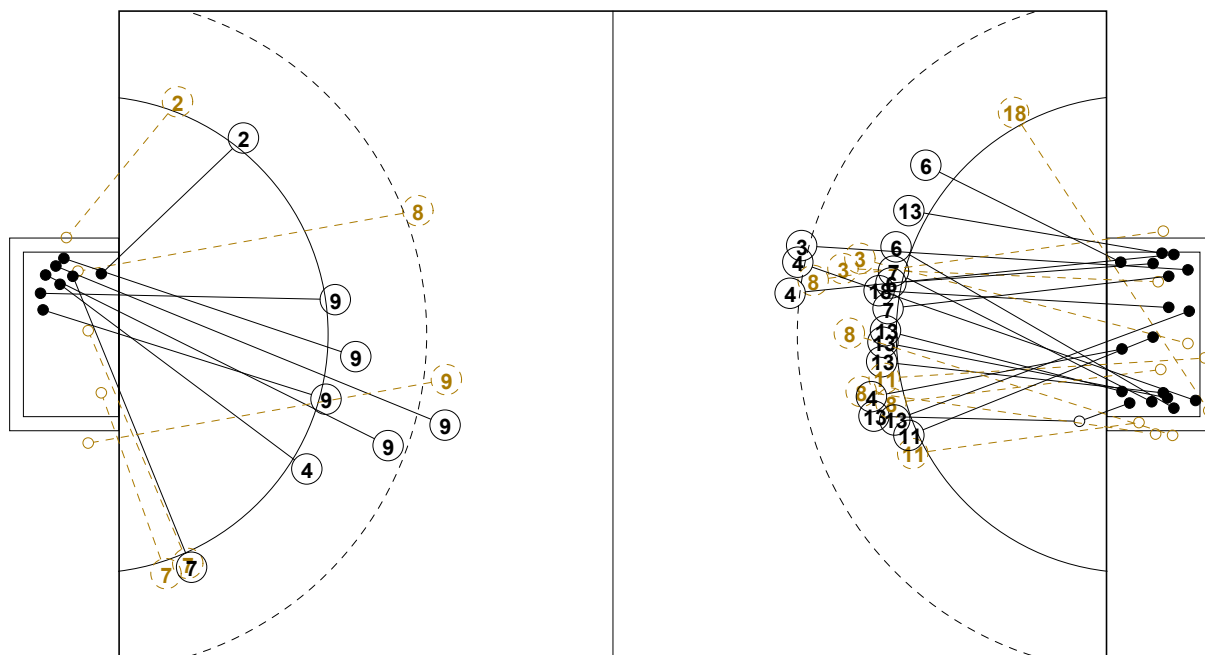

Table Officials:

Statisticians: RADULOVIC Vladimik

TOPOVIZ Stefan

IV WOMEN'S YOUTH WORLD CHAMPIONSHIP IN MNE PICTORIAL MATCH STATISTICS

ROUND 1

MATCH 3

120816003-21-1/1

1st Half
18 : 3