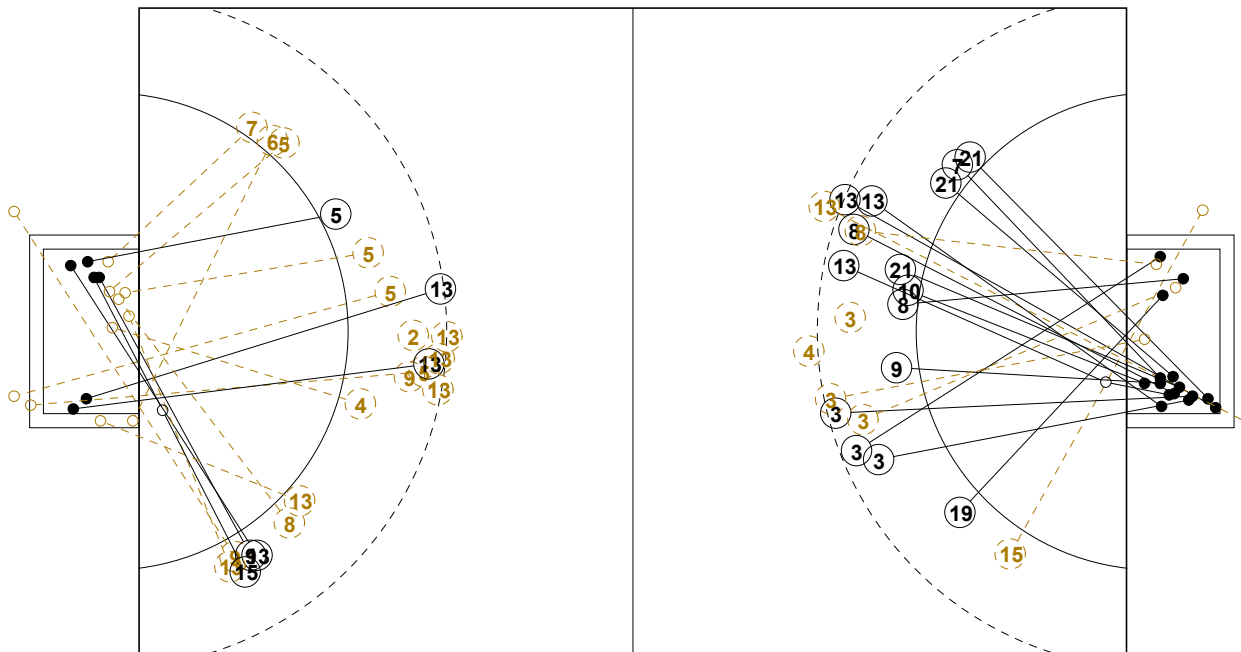

IV WOMEN'S YOUTH WORLD CHAMPIONSHIP IN MNE PICTORIAL MATCH STATISTICS

ROUND 4

MATCH 22

120816022-21-1/1

1st Half
18 : 8

2nd Half
17 : 33

IV WOMEN'S YOUTH WORLD CHAMPIONSHIP IN MNE

INDV/TEAM MATCH STATISTICS