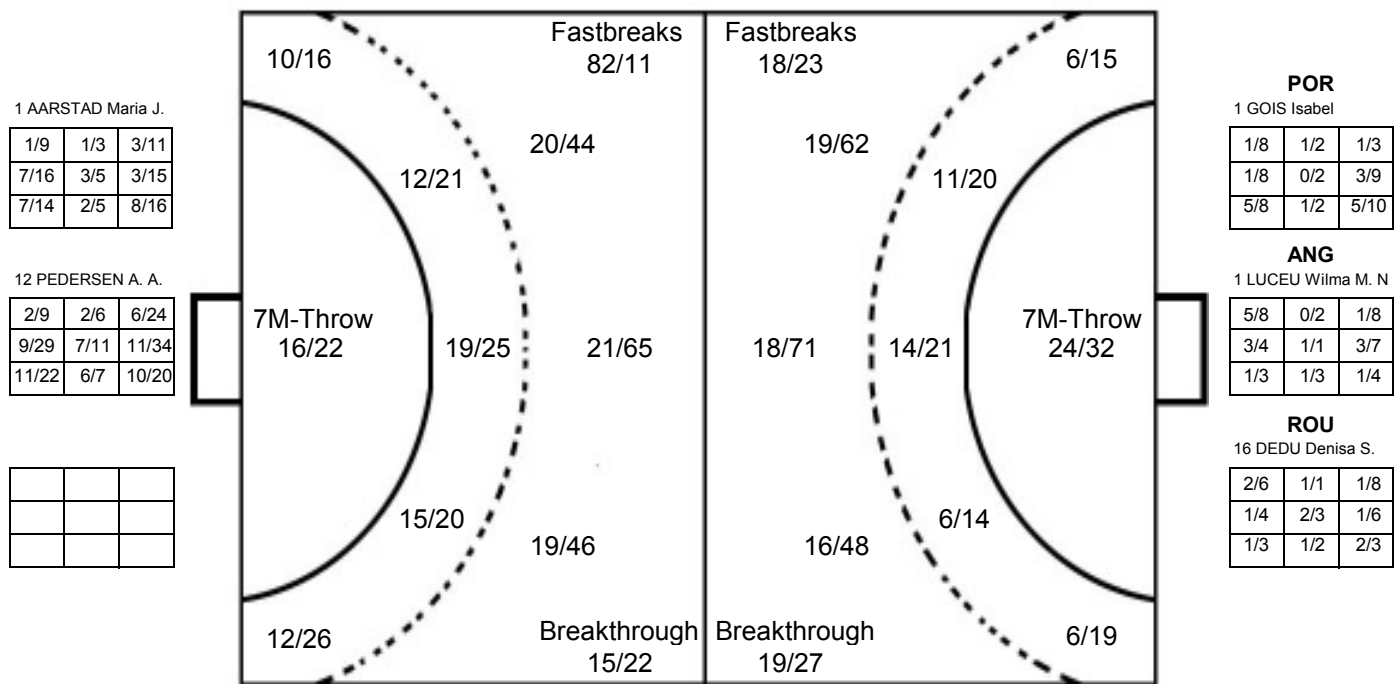

IV WOMEN'S YOUTH WORLD CHAMPIONSHIP IN MNE
TOTAL SHOT REPORT

UP TO MATCH 64

120816064-42-1/1

NORWAY

Table listing player statistics for Norway, including names like AARSTAD Maria J., AUNE Malin I., ARNTZEN Emilie, etc., and their respective shot counts in various positions.

OPPONENT

Table listing player statistics for opponents: JPN, ROU, POR, BRA, ANG, RUS, and FRA, including names like SASAKI Haruno, PERIANU Gabriela, VALENTE Neuza, etc.