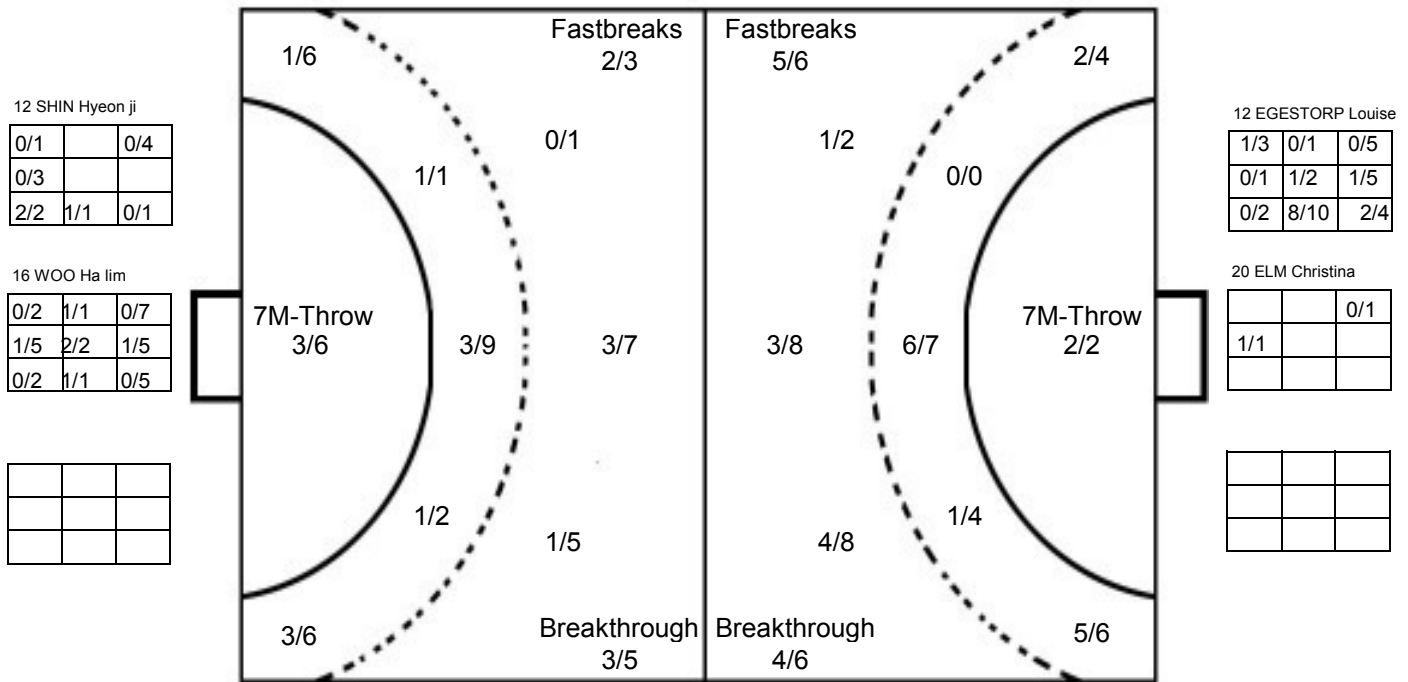

IV WOMEN'S YOUTH WORLD CHAMPIONSHIP IN MNE

MATCH SHOT REPORT

ROUND 3

MATCH 19

120816019-41-1/1

KOREA

Player statistics for Korea including names like KIM Ji sun, EOM Ji hee, KIM Su jeong, etc., with corresponding shot and block counts.