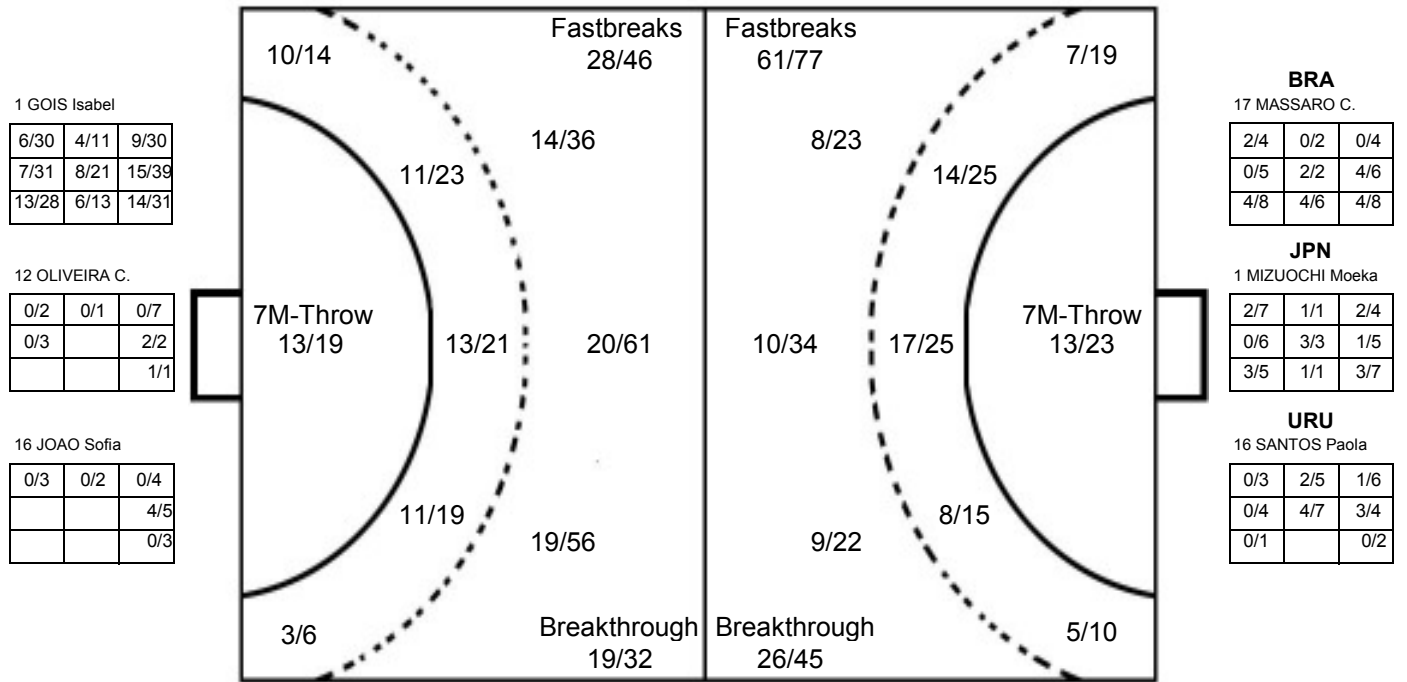

IV WOMEN'S YOUTH WORLD CHAMPIONSHIP IN MNE

TOTAL SHOT REPORT

UP TO MATCH 54

120816054-42-1/1

PORTUGAL

Table with 18 columns representing players (GOIS Isabel, LOPES Mariana, MOTA Sofia, FERNANDES Soraia, REIS Joana, VALENTE Neuza, GANTE Ana, OLIVEIRA Vanessa, SOARES Monica, OLIVEIRA C., SOUSA Sara, FALEIRO Mariana, GONCALVES Sara, JOAO Sofia, BARBOSA Barbara, MENDES Patricia) and 3 rows of statistics (Goals, Misses, Blocks).