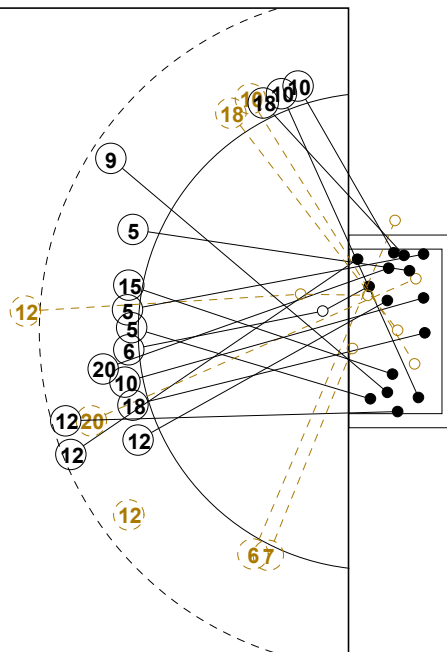

IV WOMEN'S YOUTH WORLD CHAMPIONSHIP IN MNE PICTORIAL MATCH STATISTICS

ROUND 7

MATCH 45

120816045-21-1/1

1st Half
15 : 14

2nd Half
27 : 32

IV WOMEN'S YOUTH WORLD CHAMPIONSHIP IN MNE

INDV/TEAM MATCH STATISTICS