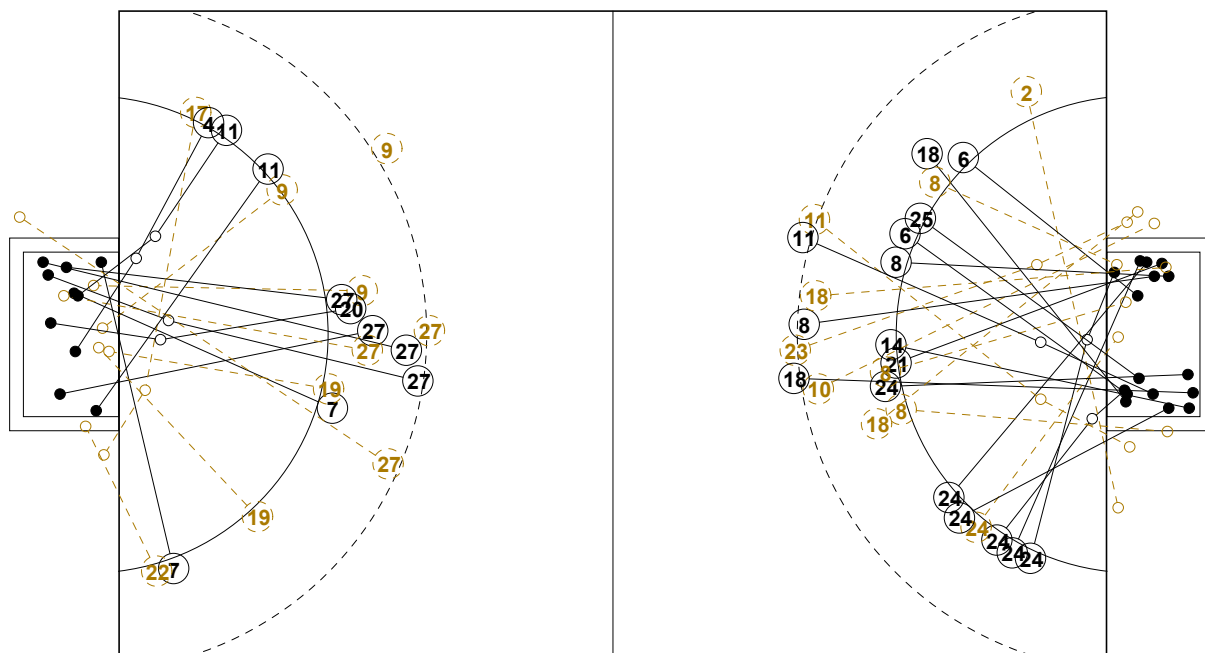

1st Half
16 : 8