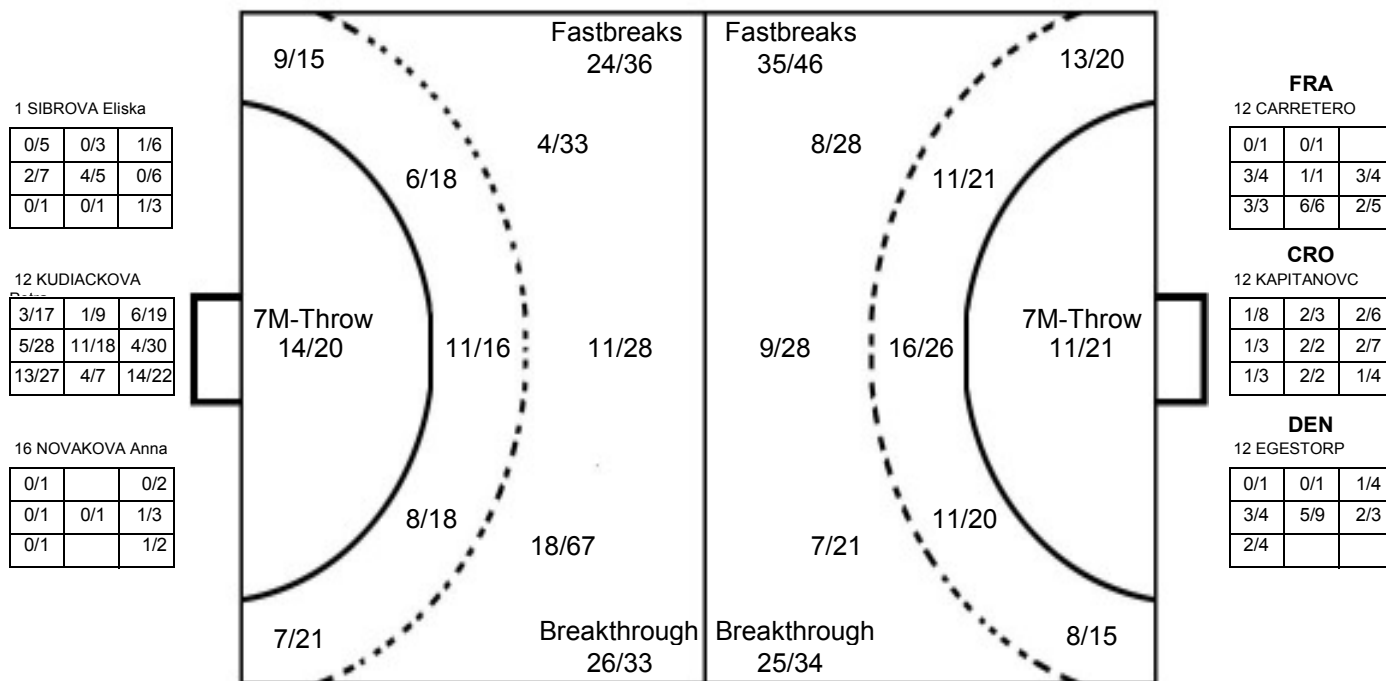

IV WOMEN'S YOUTH WORLD CHAMPIONSHIP IN MNE
TOTAL SHOT REPORT

UP TO MATCH 56

120816056-42-1/1

CZECH

1 SIBROVA Eliska	2 BELOHOUBKOVA	4 SEKULOVA Michael	5 KAMENAROVA	6 SKRIVANKOVA Sim	8 VLACHOVA Andrea	10 TRUMPESOVA	11 SLOVAKOVA Kateri
<table border="1"><tr><td></td><td></td><td></td></tr><tr><td></td><td></td><td></td></tr><tr><td></td><td></td><td></td></tr></table>	<table border="1"><tr><td></td><td></td><td>2</td></tr><tr><td></td><td></td><td>1</td></tr><tr><td></td><td></td><td></td></tr></table>	<table border="1"><tr><td></td><td></td><td></td></tr><tr><td></td><td></td><td></td></tr><tr><td></td><td></td><td></td></tr></table>	<table border="1"><tr><td>3</td><td></td><td>2</td></tr><tr><td></td><td>3</td><td></td></tr><tr><td>1</td><td></td><td>2</td></tr></table>	<table border="1"><tr><td>6</td><td>1</td><td>2</td></tr><tr><td></td><td>1</td><td>1</td></tr><tr><td>1</td><td></td><td></td></tr></table>	<table border="1"><tr><td></td><td></td><td></td></tr><tr><td></td><td></td><td></td></tr><tr><td></td><td></td><td></td></tr></table>	<table border="1"><tr><td>4</td><td></td><td>2</td></tr><tr><td>7</td><td>2</td><td>5</td></tr><tr><td>5</td><td>1</td><td></td></tr></table>	<table border="1"><tr><td></td><td></td><td></td></tr><tr><td></td><td></td><td></td></tr><tr><td></td><td></td><td></td></tr></table>
Post - 0 Miss - 0 Block - 0	Post - 1 Miss - 2 Block - 0	Post - 0 Miss - 1 Block - 0	Post - 1 Miss - 2 Block - 0	Post - 2 Miss - 3 Block - 1	Post - 0 Miss - 0 Block - 0	Post - 1 Miss - 1 Block - 3	Post - 0 Miss - 0 Block - 0
12 KUDIACKOVA Petra	13 FRYCAKOVA	15 JACKOVA Eliska	16 NOVAKOVA Anna	19 POKORNA Tereza	28 VLKOVA Krystina	55 JERABKOVA	66 JANSOVA Nikola
<table border="1"><tr><td></td><td></td><td></td></tr><tr><td></td><td></td><td></td></tr><tr><td></td><td></td><td></td></tr></table>	<table border="1"><tr><td>1</td><td></td><td></td></tr><tr><td>1</td><td></td><td>2</td></tr><tr><td>2</td><td>2</td><td>2</td></tr></table>	<table border="1"><tr><td>3</td><td>1</td><td>1</td></tr><tr><td>1</td><td>4</td><td>3</td></tr><tr><td>2</td><td></td><td>4</td></tr></table>	<table border="1"><tr><td></td><td></td><td></td></tr><tr><td></td><td></td><td></td></tr><tr><td></td><td></td><td></td></tr></table>	<table border="1"><tr><td>4</td><td>1</td><td>3</td></tr><tr><td></td><td>2</td><td>6</td></tr><tr><td>1</td><td></td><td>1</td></tr></table>	<table border="1"><tr><td>1</td><td></td><td>1</td></tr><tr><td></td><td>2</td><td>1</td></tr><tr><td>1</td><td></td><td>1</td></tr></table>	<table border="1"><tr><td>2</td><td></td><td>7</td></tr><tr><td>3</td><td></td><td>2</td></tr><tr><td>2</td><td>1</td><td>2</td></tr></table>	<table border="1"><tr><td>3</td><td>4</td><td></td></tr><tr><td>2</td><td></td><td>3</td></tr><tr><td></td><td>1</td><td></td></tr></table>
Post - 0 Miss - 0 Block - 0	Post - 0 Miss - 0 Block - 0	Post - 0 Miss - 5 Block - 7	Post - 0 Miss - 0 Block - 0	Post - 4 Miss - 9 Block - 10	Post - 1 Miss - 1 Block - 0	Post - 7 Miss - 5 Block - 4	Post - 3 Miss - 2 Block - 4

OPPONENT

URU 5 SCARRONE Alejand	KOR 7 KIM Su jeong	URU 21 BARREIRO Camila	CRO 10 MASNIC Silvija	ANG 4 LEITE Teresa F.	DEN 6 KYNDBAL Freja co	FRA 18 AGATHE Melissa	KOR 13 KIM Jung eun
<table border="1"><tr><td></td><td></td><td>2</td></tr><tr><td>2</td><td>2</td><td>3</td></tr><tr><td></td><td></td><td>1</td></tr></table>	<table border="1"><tr><td>2</td><td></td><td></td></tr><tr><td>2</td><td></td><td>2</td></tr><tr><td>1</td><td>1</td><td></td></tr></table>	<table border="1"><tr><td></td><td></td><td>1</td></tr><tr><td>1</td><td></td><td>3</td></tr><tr><td>1</td><td>2</td><td></td></tr></table>	<table border="1"><tr><td>3</td><td></td><td>2</td></tr><tr><td></td><td>1</td><td></td></tr><tr><td></td><td></td><td></td></tr></table>	<table border="1"><tr><td></td><td>1</td><td>1</td></tr><tr><td></td><td></td><td>3</td></tr><tr><td></td><td></td><td></td></tr></table>	<table border="1"><tr><td></td><td></td><td></td></tr><tr><td>1</td><td></td><td>3</td></tr><tr><td></td><td></td><td>1</td></tr></table>	<table border="1"><tr><td>1</td><td></td><td>2</td></tr><tr><td></td><td></td><td>1</td></tr><tr><td></td><td></td><td>1</td></tr></table>	<table border="1"><tr><td></td><td></td><td></td></tr><tr><td>3</td><td>1</td><td></td></tr><tr><td>1</td><td></td><td></td></tr></table>
Post - 1 Miss - 1 Block - 0	Post - 0 Miss - 0 Block - 0	Post - 2 Miss - 0 Block - 0	Post - 0 Miss - 1 Block - 1	Post - 0 Miss - 2 Block - 0	Post - 0 Miss - 0 Block - 0	Post - 1 Miss - 1 Block - 0	Post - 0 Miss - 0 Block - 0
KOR 14 SEO Min ji	KOR 29 CHOI Su ji	ANG 9 DOMINGOS Voneiti	CRO 13 MICIJEVIC Camila	DEN 18 TRANBORG Mette	FRA 3 KPODAR Deborah	FRA 7 FRECON Alizee	URU 15 BERASAIN Ana
<table border="1"><tr><td>1</td><td></td><td>1</td></tr><tr><td>1</td><td>1</td><td></td></tr><tr><td>1</td><td></td><td></td></tr></table>	<table border="1"><tr><td></td><td></td><td></td></tr><tr><td>2</td><td></td><td>1</td></tr><tr><td>2</td><td></td><td></td></tr></table>	<table border="1"><tr><td>2</td><td>1</td><td></td></tr><tr><td></td><td></td><td></td></tr><tr><td>1</td><td></td><td></td></tr></table>	<table border="1"><tr><td>1</td><td></td><td>1</td></tr><tr><td></td><td></td><td>1</td></tr><tr><td>1</td><td></td><td></td></tr></table>	<table border="1"><tr><td>1</td><td></td><td>2</td></tr><tr><td>1</td><td></td><td></td></tr><tr><td></td><td></td><td></td></tr></table>	<table border="1"><tr><td>1</td><td></td><td>1</td></tr><tr><td>1</td><td></td><td>1</td></tr><tr><td></td><td></td><td></td></tr></table>	<table border="1"><tr><td></td><td></td><td></td></tr><tr><td>1</td><td></td><td>2</td></tr><tr><td></td><td></td><td>1</td></tr></table>	<table border="1"><tr><td></td><td></td><td>1</td></tr><tr><td>2</td><td></td><td></td></tr><tr><td></td><td></td><td>1</td></tr></table>
Post - 0 Miss - 0 Block - 0	Post - 0 Miss - 0 Block - 1	Post - 0 Miss - 2 Block - 0	Post - 0 Miss - 3 Block - 0	Post - 0 Miss - 0 Block - 0	Post - 2 Miss - 1 Block - 0	Post - 0 Miss - 0 Block - 0	Post - 1 Miss - 0 Block - 0