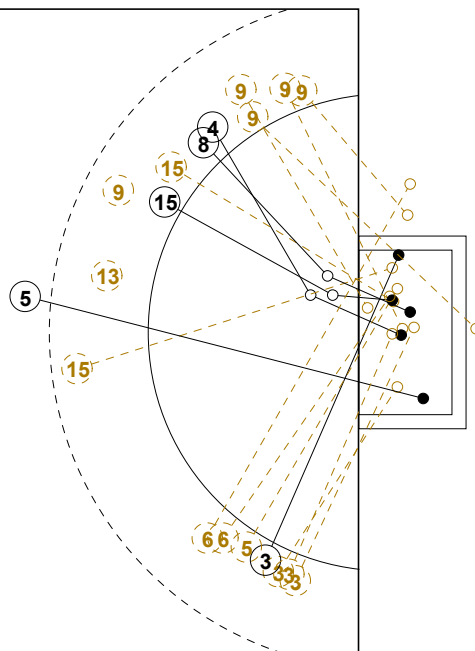

IV WOMEN'S YOUTH WORLD CHAMPIONSHIP IN MNE PICTORIAL MATCH STATISTICS

ROUND 5

MATCH 29

120816029-21-1/1