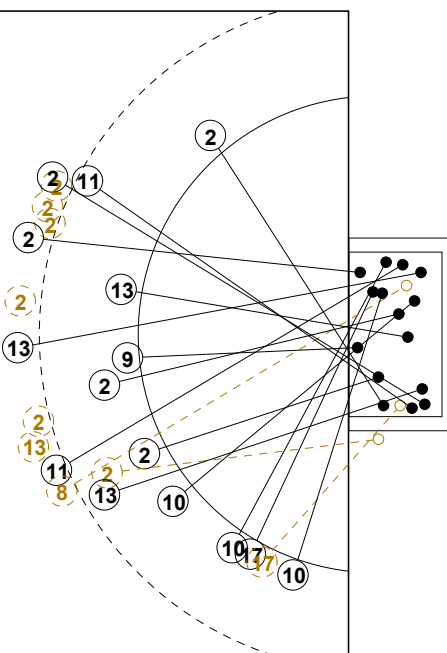

IV WOMEN'S YOUTH WORLD CHAMPIONSHIP IN MNE PICTORIAL MATCH STATISTICS

ROUND 1

MATCH 8

120816008-21-1/1

1st Half
12 : 15

2nd Half
30 : 29

IV WOMEN'S YOUTH WORLD CHAMPIONSHIP IN MNE

INDV/TEAM MATCH STATISTICS