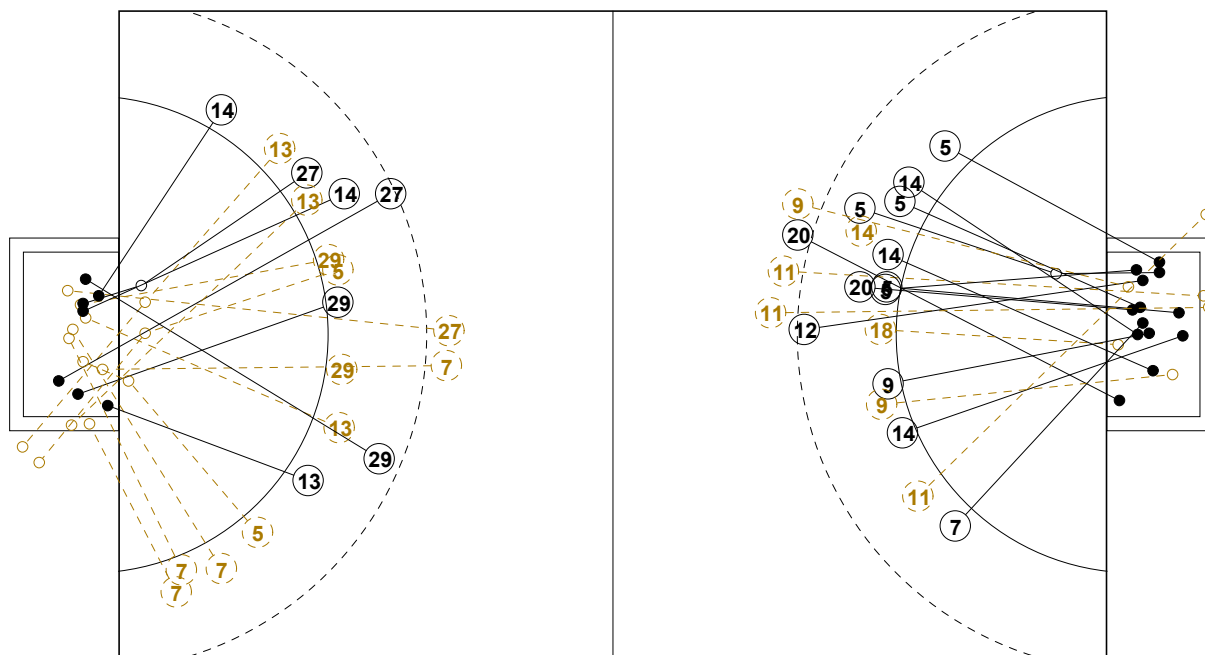

IV WOMEN'S YOUTH WORLD CHAMPIONSHIP IN MNE PICTORIAL MATCH STATISTICS

ROUND 8

MATCH 56

120816056-21-1/1

1st Half
19 : 20

2nd Half
33 : 32

IV WOMEN'S YOUTH WORLD CHAMPIONSHIP IN MNE

INDV/TEAM MATCH STATISTICS