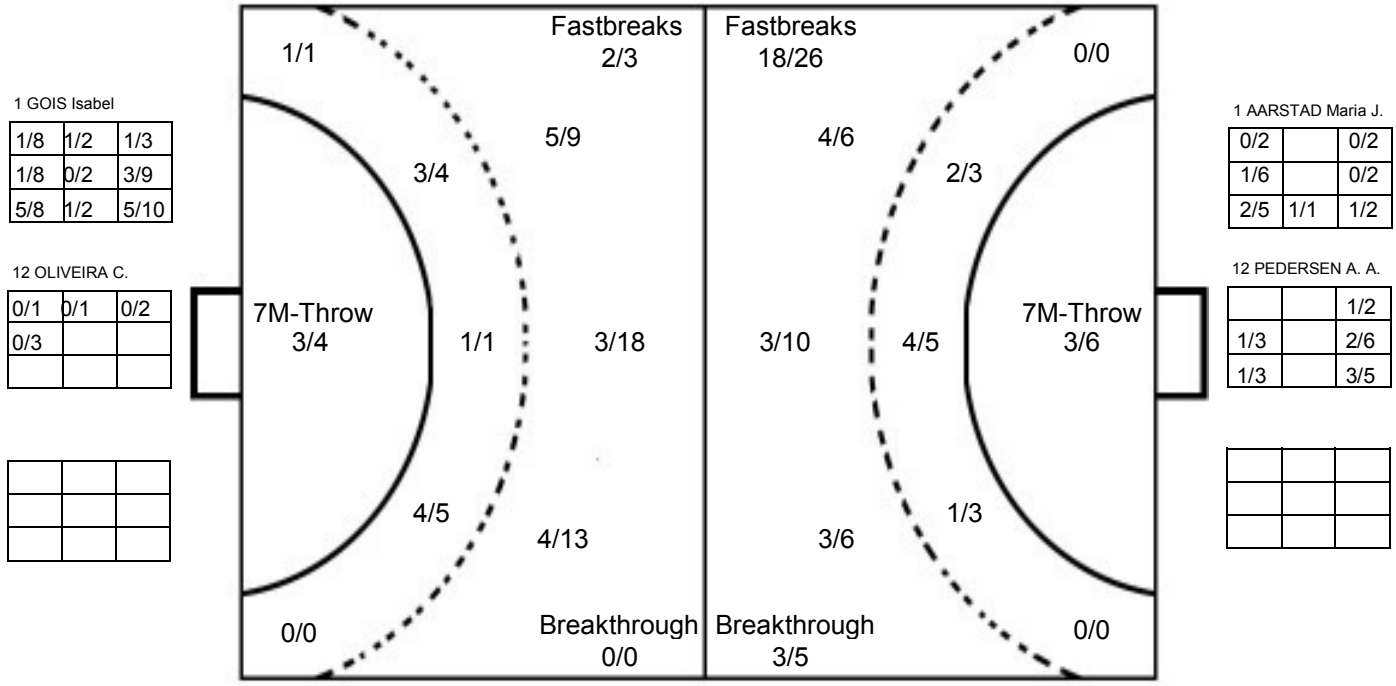

IV WOMEN'S YOUTH WORLD CHAMPIONSHIP IN MNE

MATCH SHOT REPORT

ROUND 5

MATCH 32

120816032-41-1/1

PORTUGAL

Table with 18 columns representing players (GOIS Isabel, LOPES Mariana, FERNANDES Soraia, REIS Joana, VALENTE Neuza, OLIVEIRA Vanessa, SOARES Monica, OLIVEIRA C., SOUSA Sara, FALEIRO Mariana, GONCALVES Sara, JOAO Sofia, BARBOSA Barbara, MENDES Patricia) and 3 rows of statistics (Goals, Misses, Blocks).