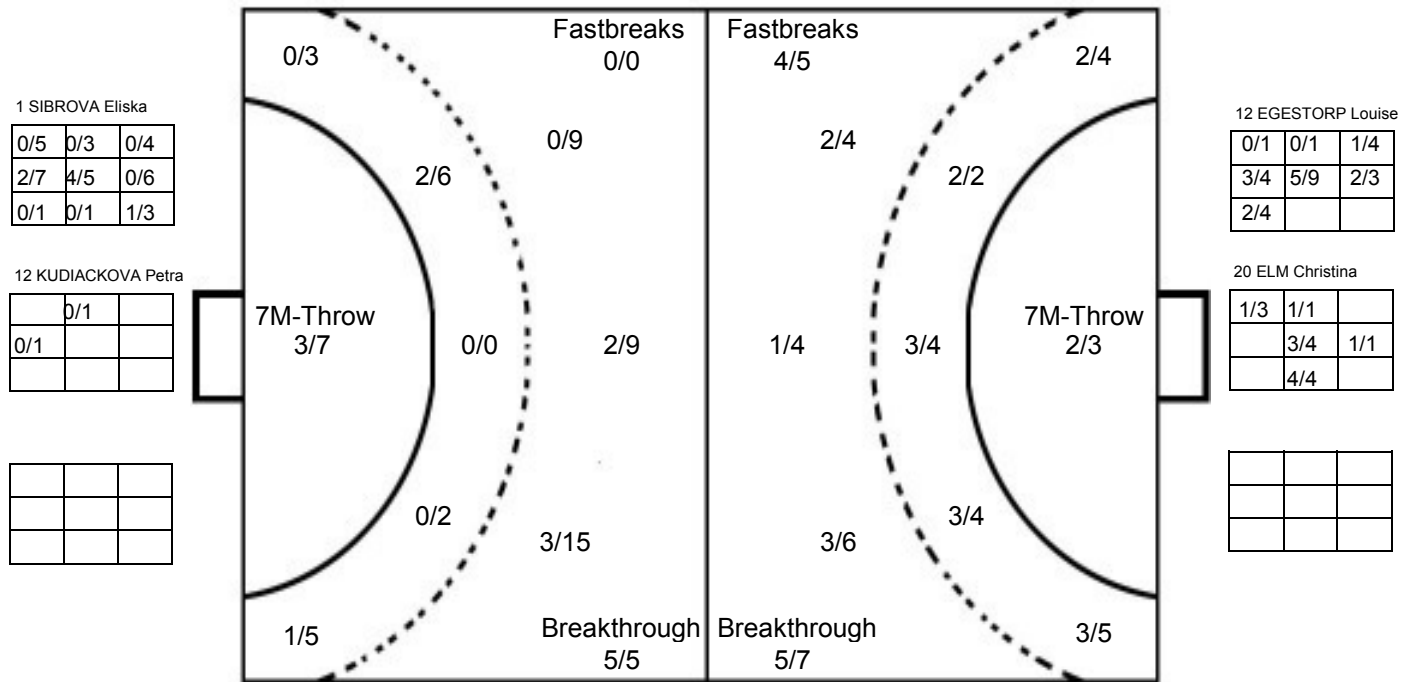

IV WOMEN'S YOUTH WORLD CHAMPIONSHIP IN MNE

MATCH SHOT REPORT

ROUND 5

MATCH 31

120816031-41-1/1

CZECH

Table with 16 columns representing players (1 SIBROVA Eliska to 16 JANSOVA Nikola) and 3 rows for shot statistics (Goals, Misses, Blocks). Includes post-match statistics for each player.