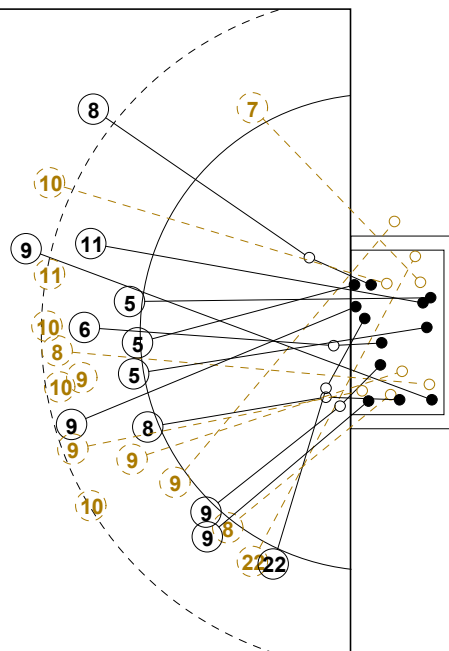

IV WOMEN'S YOUTH WORLD CHAMPIONSHIP IN MNE PICTORIAL MATCH STATISTICS

ROUND 7

MATCH 47

120816047-21-1/1

1st Half
17 : 13

2nd Half
28 : 33

IV WOMEN'S YOUTH WORLD CHAMPIONSHIP IN MNE

INDV/TEAM MATCH STATISTICS