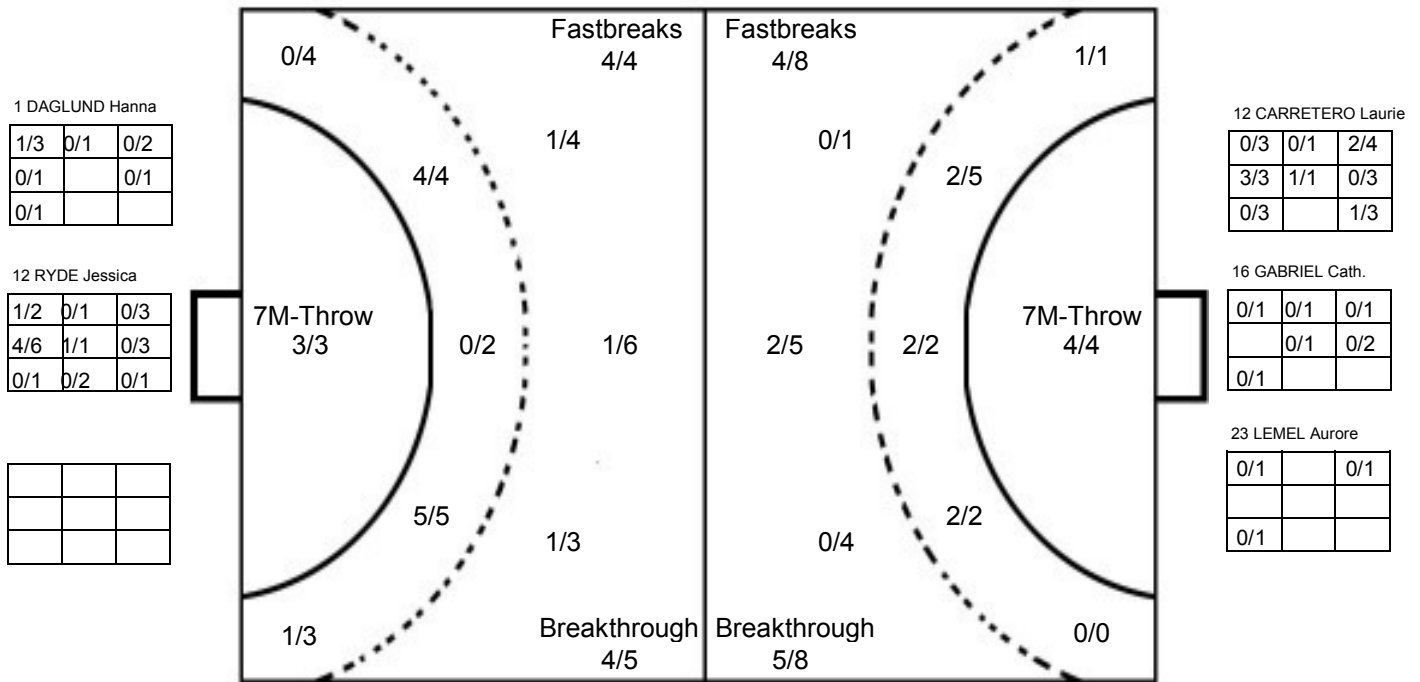

FRANCE

Table with 8 columns of player statistics for France, including names like SERNA Melody, KPODAR Deborah, etc., and their respective goal counts.

Youth Women's World Championships

IV WOMEN'S YOUTH WORLD CHAMPIONSHIP IN MNE