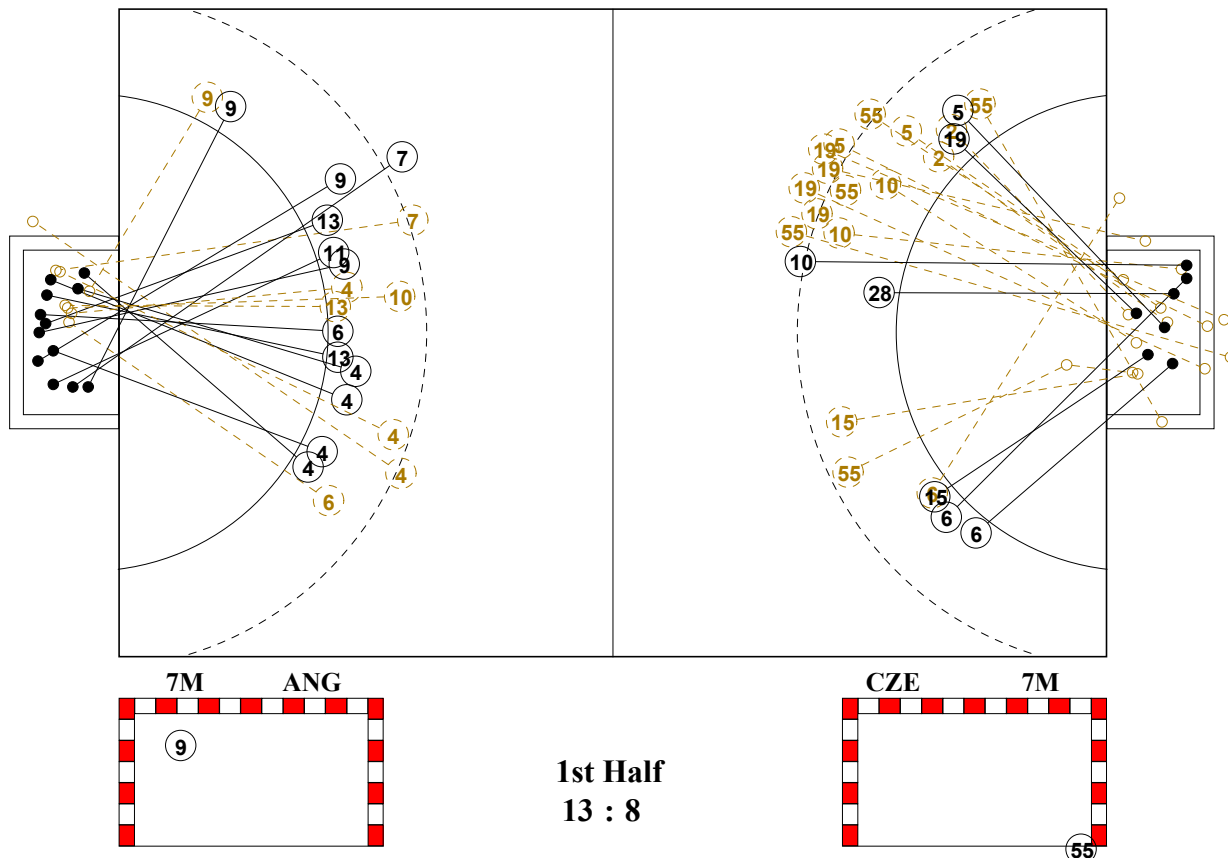

IV WOMEN'S YOUTH WORLD CHAMPIONSHIP IN MNE

MATCH STATISTICS FOR MEDIAS

Placement	Group	X	Round	7	Match No.	44
Podgorica			23/08/2012		120816044-51-1/1	
CZECH	CZE	27	vs	20	ANG	ANGOLA
8 : 13						

Referee	KULIK Siarhei (BLR)	and	NABOKAU Dzmitry (BLR)

CZE															Runing Score		ANG		
Head Coach : KREJCI RLubomir																			
	Field	Line	Wing	Fast	Brk.	Free	7m	Total	Rate	ASST	ERR.	WAR.	2'	D+DR					
	Shot	Shot	Shot	Brk.	Thr.	Thr.	Thr.		%										
1	SIBROVA Eliska																		
2	BELOHOUBKOVA Ade				0/2			0/2	0.0										
4	SEKULOVA Michael																		
5	KAMENAROVA Denis	0/1	1/1		3/4	1/1		5/7	71.4										
6	SKRIVANKOVA Sim	0/1	0/1	2/2	3/3			5/7	71.4										
8	VLACHOVA Andrea																		
10	TRUMPESOVA Jarmi	1/2	0/1			3/4	1/1	5/8	62.5	1	2								
11	SLOVAKOVA Kateri										1								
12	KUDIACKOVA Petra									4	1								
13	FRYCAKOVA Tereza										1								
15	JACKOVA Eliska	1/1	0/1		1/1	3/3		5/6	83.3	2	7		1						
16	NOVAKOVA Anna																		
19	POKORNA Tereza	0/5				1/2	1/1	2/8	25.0	1	1	1							
28	VLKOVA Krystina		1/1			1/1		2/2	100		2	1							
55	JERABKOVA Market	1/6		0/1		1/1	1/1	3/9	33.3		1	1							
66	JANSOVA Nikola	0/1						0/1	0.0		1								
Player Total	3/17	2/5	2/3	7/10	10/12	1/1	2/2	27/50	54.0	8	17	3	1						
12	KUDIACKOVA Petra	7/11	4/10	3/4	0/2	1/7		0/1	15/35	42.9	4	1							
Goalkeeper Total	7/11	4/10	3/4	0/2	1/7		0/1	15/35	42.9	4	1								
ANG																			
Head Coach : FERNANDES Alex																			
	Field	Line	Wing	Fast	Brk.	Free	7m	Total	Rate	ASST	ERR.	WAR.	2'	D+DR					
	Shot	Shot	Shot	Brk.	Thr.	Thr.	Thr.		%										
1	LUCEU Wilma M. N																		
2	EDUARDO Giovania			1/3				1/3	33.3										
3	CESAR Kassia J.	2/3						2/3	66.7										
4	LEITE Teresa F.	1/4	0/2			4/4		5/10	50.0	1	5								
5	MARIO Lucelia C.	0/1	0/1					0/2	0.0				1						
6	DOMINGOS Stella	0/1	1/1			0/1		1/3	33.3	2	1		1						
7	MACHADO Juliana	1/4		0/1	1/1	1/1		3/7	42.9	1	5	1							
8	CANDIDO Nicoli										1								
9	DOMINGOS Voneiti		1/1	0/2	1/1	1/1	1/2	4/7	57.1		2								
10	SANTOS Antonia	0/1						0/1	0.0		4								
11	PEMBA Tchesa T.	0/2	2/2					2/4	50.0		1	1	1						
12	MAYALA Gloria M.																		
13	VENANCIO Liliana		2/3					2/3	66.7		1	1							
14	HEBO Delia C. D.																		
15	HEBO Celma D. D.																		
Player Total	4/16	6/10	1/6	2/2	6/7		1/2	20/43	46.5	4	20	3	3						
1	LUCEU Wilma M. N	4/6	2/4	0/1	3/10	1/7		0/2	10/30	33.3									
12	MAYALA Gloria M.	0/1		0/1		0/4	0/1	0/7	0.0										
Goalkeeper Total	4/7	2/4	0/2	3/10	1/11	0/1	0/2	10/37	27.0										

Court Player : Goal / Shoot

Goalkeeper : Saved / Shots

FAST BRK.	Fast Break		BRK. THR.	Breakthrough		FREE THR.	Free Throw		7M THR.	7M Throw		AS	Assist
W	Warning		ERR	Error		2'	Suspension		D	Disqualification		DR	Disq. with Report

IV WOMEN'S YOUTH WORLD CHAMPIONSHIP IN MNE PICTORIAL MATCH STATISTICS

ROUND 7

MATCH 44

120816044-21-1/1