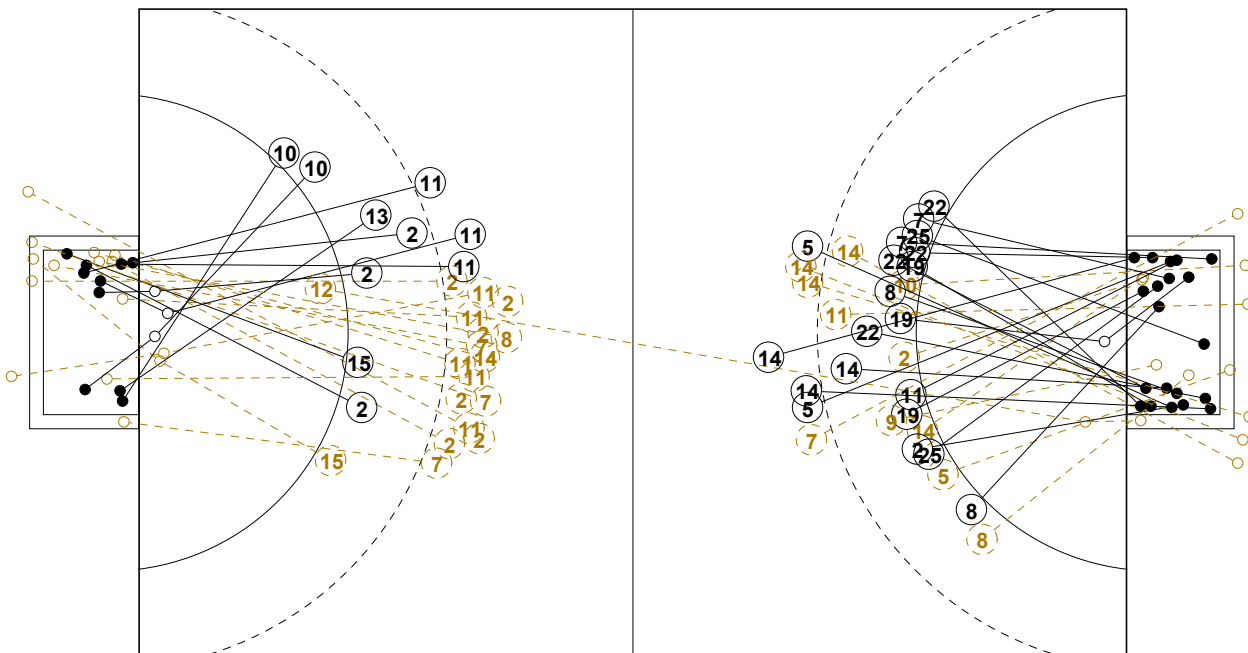

Table Officials:

Statisticians: RADULOVIC Vladimir

MILJANIC Nikola

IV WOMEN'S YOUTH WORLD CHAMPIONSHIP IN MNE PICTORIAL MATCH STATISTICS

ROUND 5

MATCH 32

120816032-21-1/1

1st Half
10 : 23