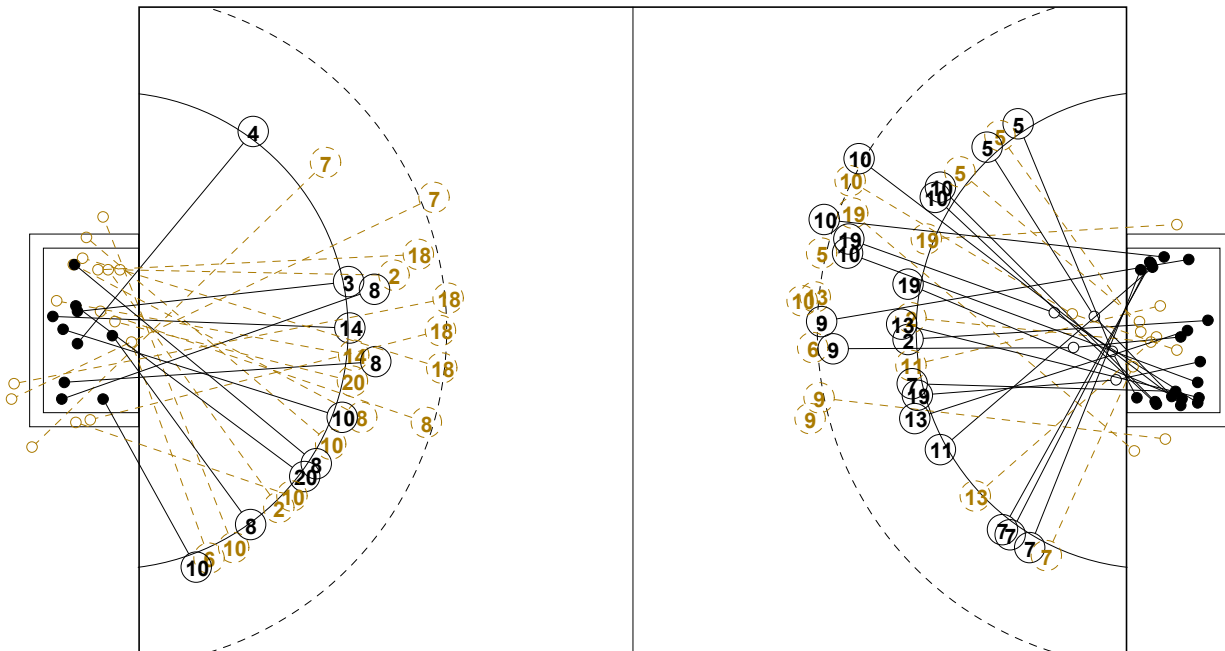

IV WOMEN'S YOUTH WORLD CHAMPIONSHIP IN MNE PICTORIAL MATCH STATISTICS

ROUND 8

MATCH 55

120816055-21-1/1