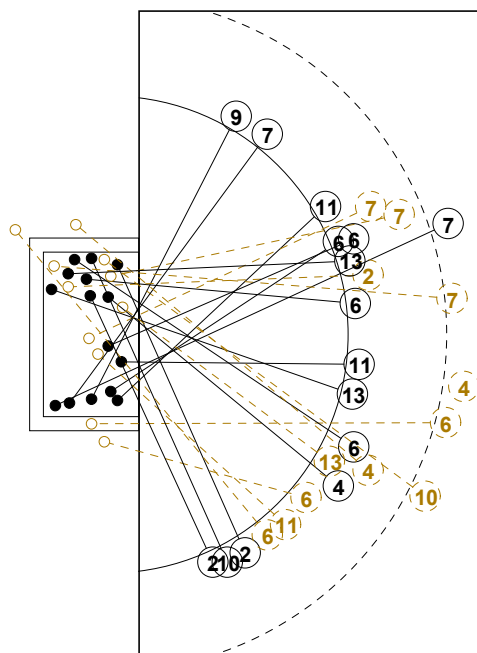

IV WOMEN'S YOUTH WORLD CHAMPIONSHIP IN MNE PICTORIAL MATCH STATISTICS

ROUND 1

MATCH 8

120816008-21-1/1

1st Half
12 : 15

2nd Half
30 : 29

IV WOMEN'S YOUTH WORLD CHAMPIONSHIP IN MNE

INDV/TEAM MATCH STATISTICS