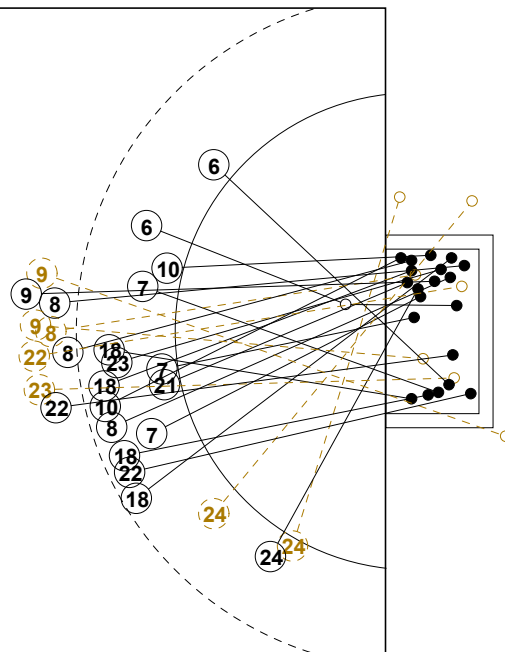

1st Half
19 : 15