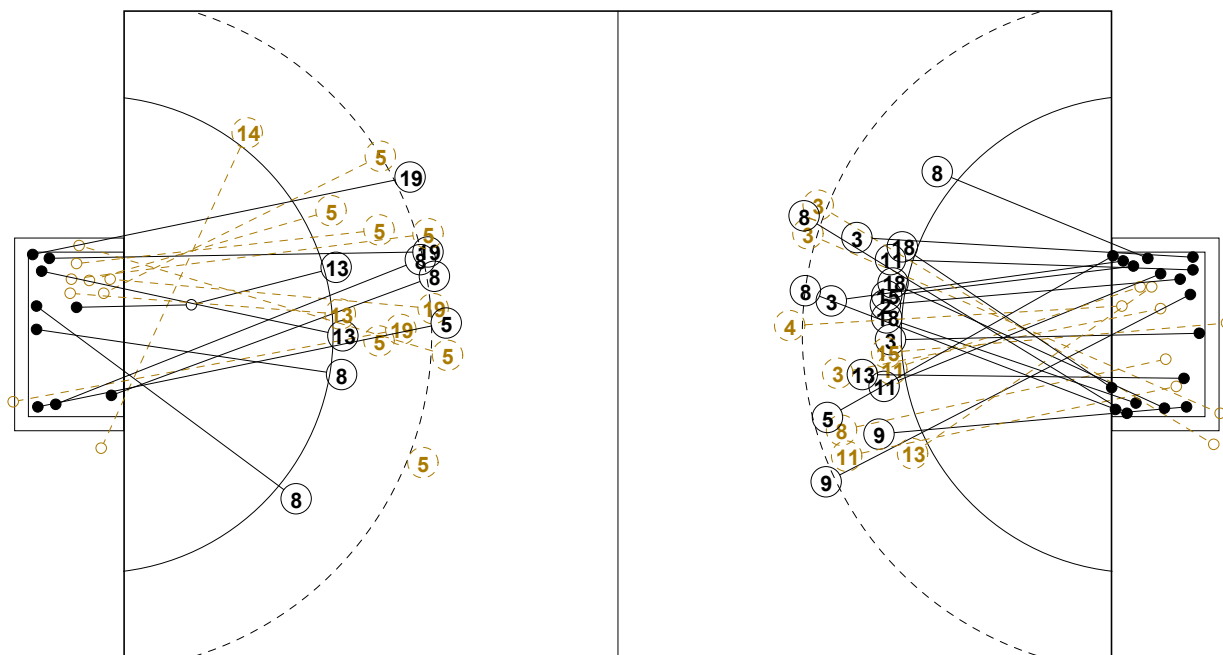

IV WOMEN'S YOUTH WORLD CHAMPIONSHIP IN MNE PICTORIAL MATCH STATISTICS

ROUND 2

MATCH 12

120816012-21-1/1

1st Half
24 : 12

2nd Half
22 : 41

IV WOMEN'S YOUTH WORLD CHAMPIONSHIP IN MNE

INDV/TEAM MATCH STATISTICS