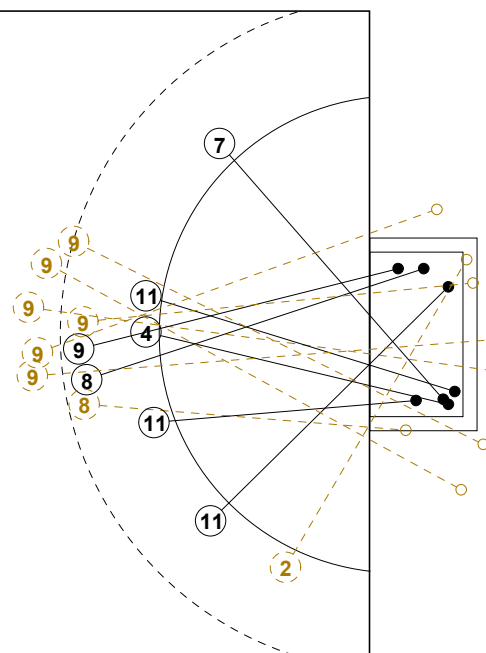

IV WOMEN'S YOUTH WORLD CHAMPIONSHIP IN MNE PICTORIAL MATCH STATISTICS

ROUND 7

MATCH 41

120816041-21-1/1

7M COD

PAR 7M

1st Half
8 : 7

7M PAR