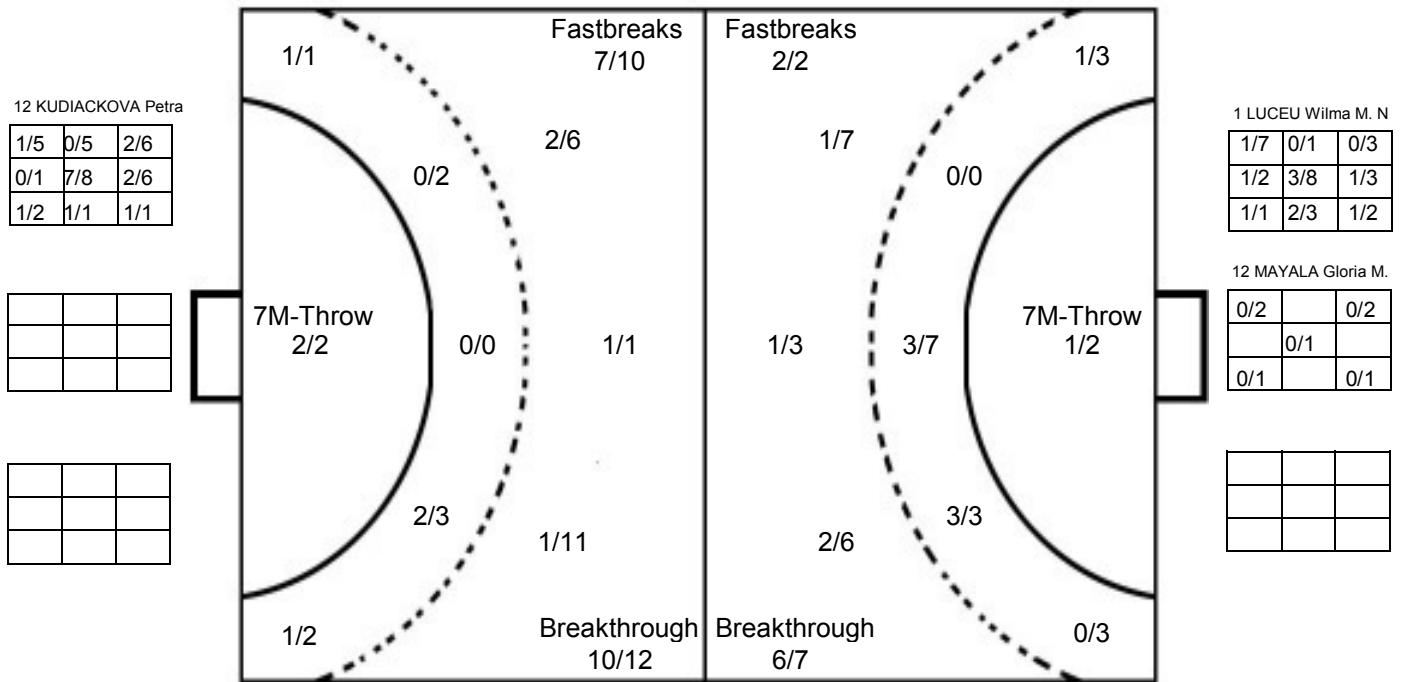

IV WOMEN'S YOUTH WORLD CHAMPIONSHIP IN MNE
MATCH SHOT REPORT

ROUND 7

MATCH 44

120816044-41-1/1

CZECH

Table with 16 columns representing players (1 SIBROVA, 2 BELOHOUBKOVA, etc.) and 3 rows for shot statistics (Goals, Misses, Blocks).