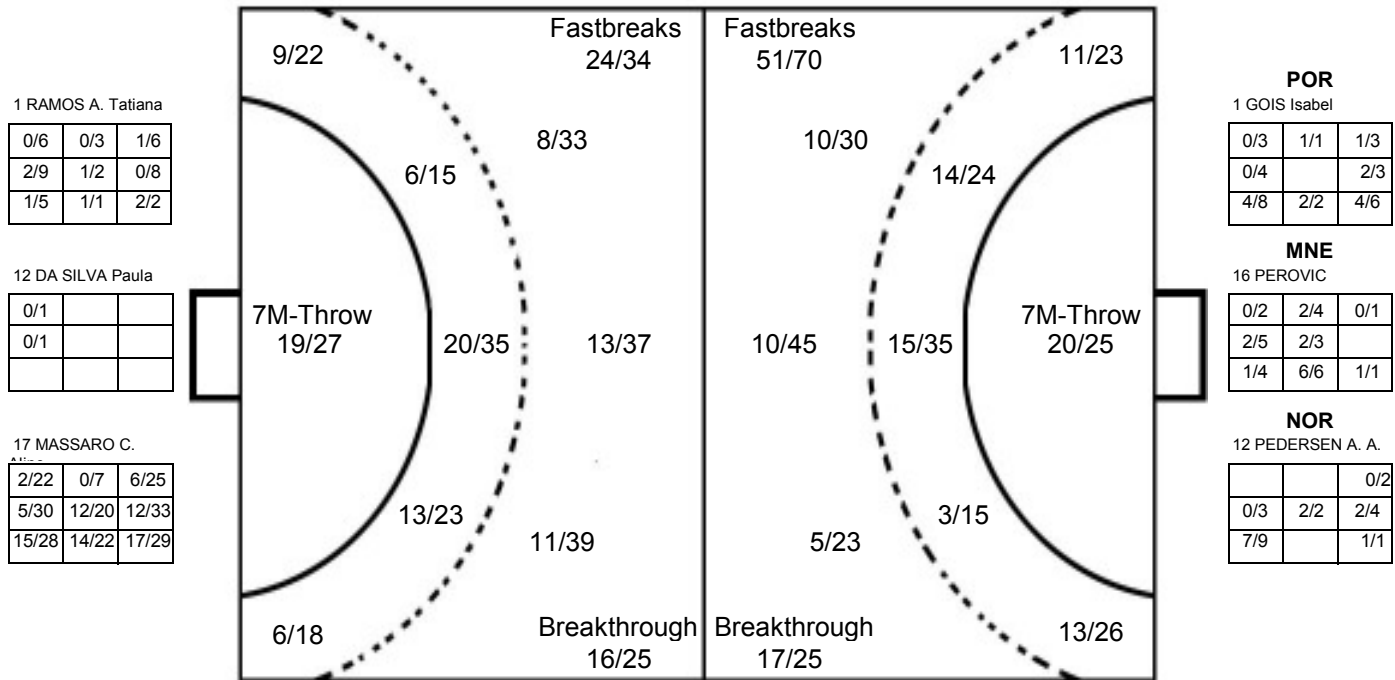

IV WOMEN'S YOUTH WORLD CHAMPIONSHIP IN MNE

TOTAL SHOT REPORT

UP TO MATCH 56

120816056-42-1/1

BRAZIL

Table with 19 columns representing players (RAMOS A. Tatiana to PESSOA Gabriela) and 3 rows of statistics (Goals, Misses, Blocks).