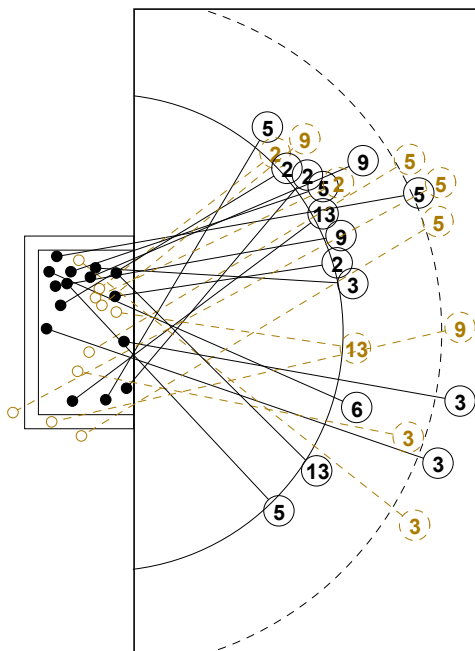

IV WOMEN'S YOUTH WORLD CHAMPIONSHIP IN MNE PICTORIAL MATCH STATISTICS

ROUND 7

MATCH 47

120816047-21-1/1

1st Half
17 : 13

2nd Half
28 : 33

IV WOMEN'S YOUTH WORLD CHAMPIONSHIP IN MNE

INDV/TEAM MATCH STATISTICS