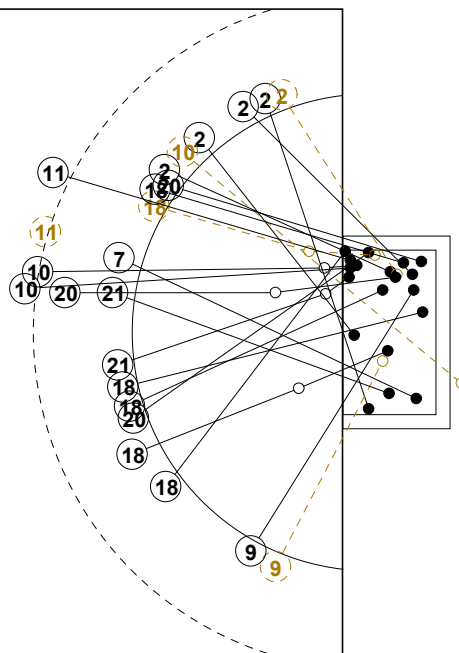

IV WOMEN'S YOUTH WORLD CHAMPIONSHIP IN MNE PICTORIAL MATCH STATISTICS

ROUND 3

MATCH 18

120816018-21-1/1