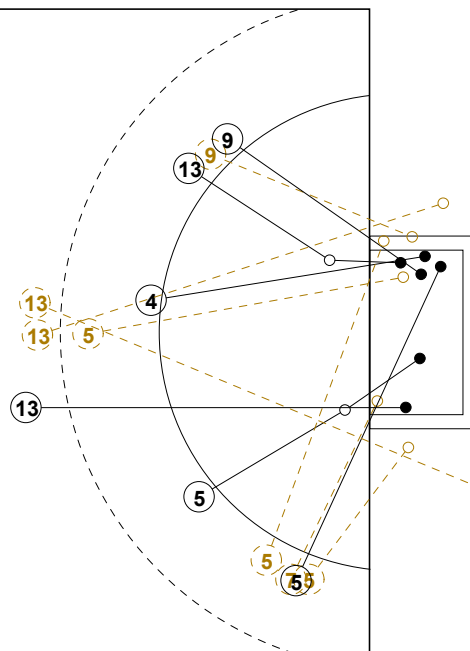

IV WOMEN'S YOUTH WORLD CHAMPIONSHIP IN MNE PICTORIAL MATCH STATISTICS

ROUND 7

MATCH 41

120816041-21-1/1

7M COD

PAR 7M

1st Half
8 : 7

7M PAR