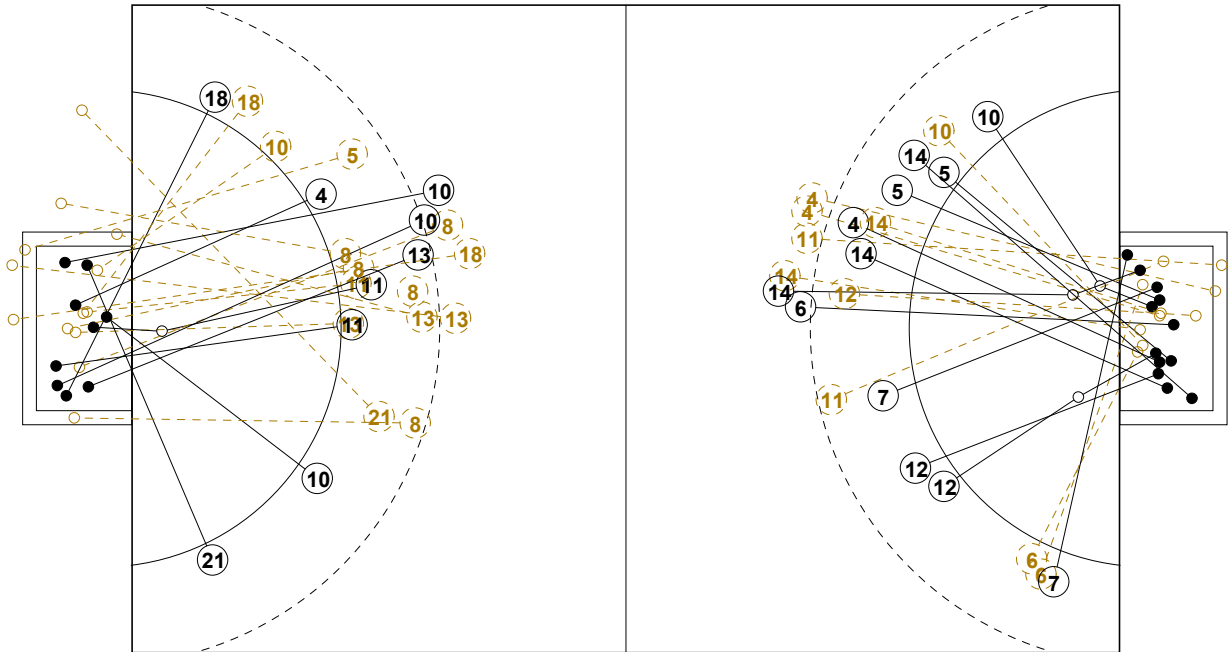

IV WOMEN'S YOUTH WORLD CHAMPIONSHIP IN MNE PICTORIAL MATCH STATISTICS

ROUND 6

MATCH 34

120816034-21-1/1