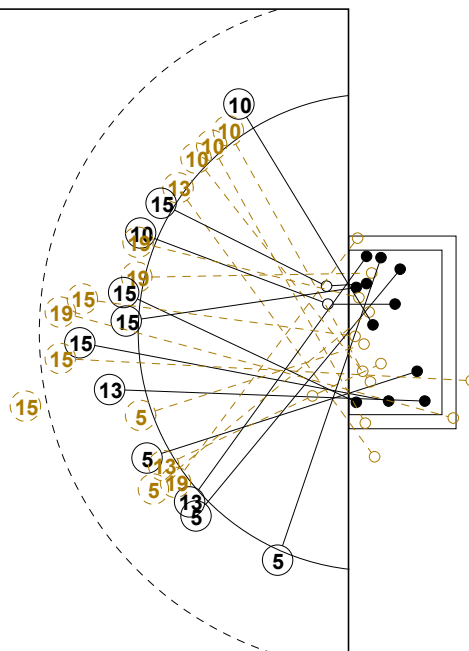

IV WOMEN'S YOUTH WORLD CHAMPIONSHIP IN MNE PICTORIAL MATCH STATISTICS

ROUND 4

MATCH 24

120816024-21-1/1

1st Half
10 : 15

2nd Half
27 : 27

IV WOMEN'S YOUTH WORLD CHAMPIONSHIP IN MNE

INDV/TEAM MATCH STATISTICS