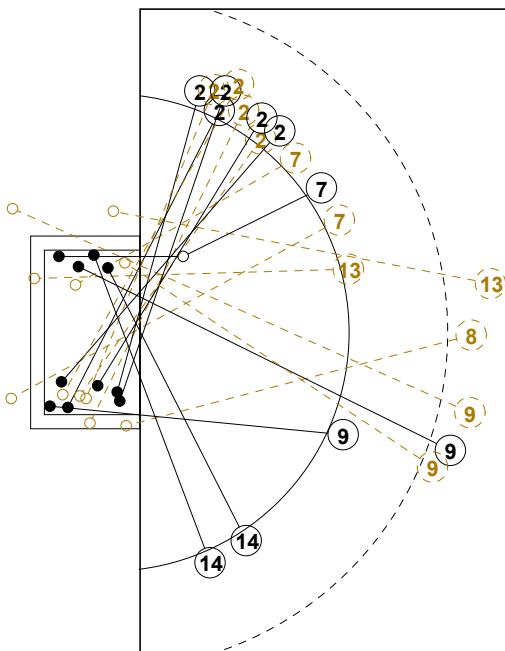

IV WOMEN'S YOUTH WORLD CHAMPIONSHIP IN MNE PICTORIAL MATCH STATISTICS

ROUND 4

MATCH 24

120816024-21-1/1

1st Half
10 : 15

2nd Half
27 : 27

IV WOMEN'S YOUTH WORLD CHAMPIONSHIP IN MNE

INDV/TEAM MATCH STATISTICS