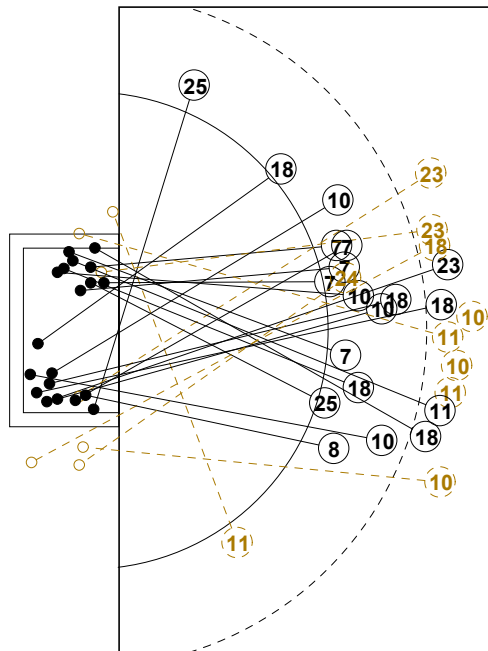

IV WOMEN'S YOUTH WORLD CHAMPIONSHIP IN MNE PICTORIAL MATCH STATISTICS

ROUND 9

MATCH 59

120816059-21-1/1