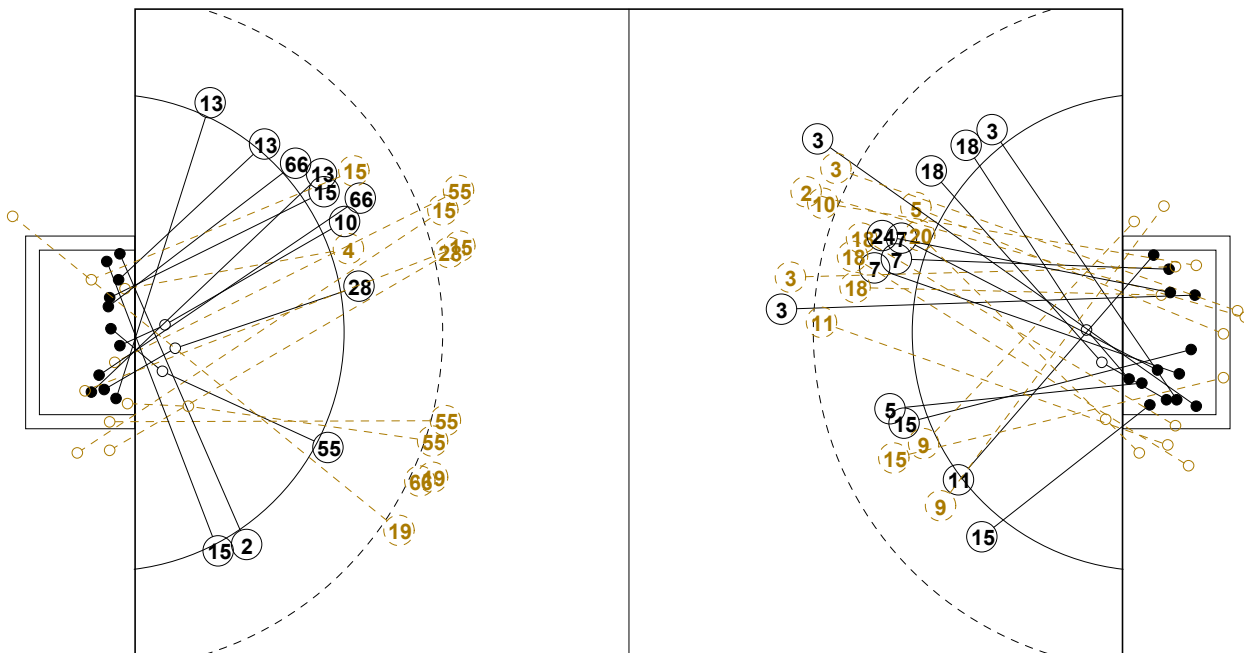

IV WOMEN'S YOUTH WORLD CHAMPIONSHIP IN MNE PICTORIAL MATCH STATISTICS

ROUND 2

MATCH 14

120816014-21-1/1