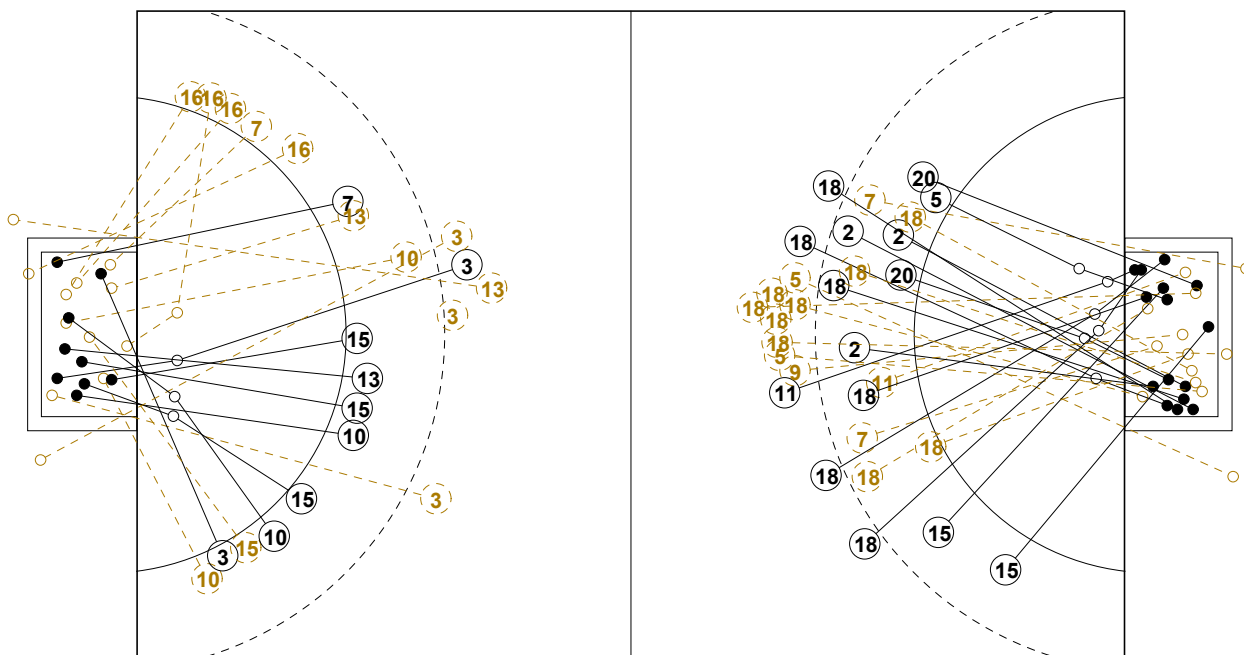

IV WOMEN'S YOUTH WORLD CHAMPIONSHIP IN MNE PICTORIAL MATCH STATISTICS

ROUND 10

MATCH 61

120816061-21-1/1

1st Half
13 : 16

2nd Half
26 : 28

IV WOMEN'S YOUTH WORLD CHAMPIONSHIP IN MNE

INDV/TEAM MATCH STATISTICS