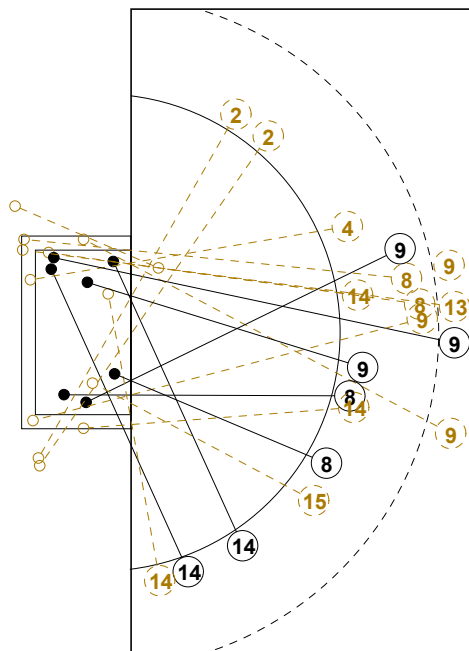

IV WOMEN'S YOUTH WORLD CHAMPIONSHIP IN MNE PICTORIAL MATCH STATISTICS

ROUND 7

MATCH 41

120816041-21-1/1

7M COD