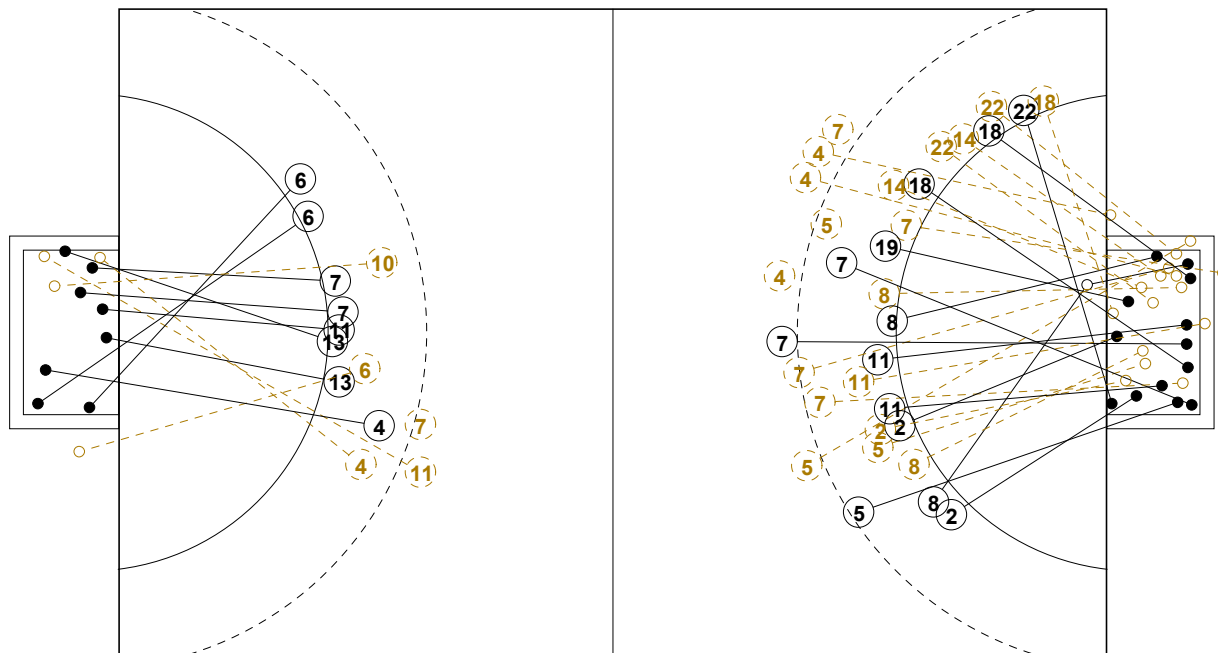

IV WOMEN'S YOUTH WORLD CHAMPIONSHIP IN MNE PICTORIAL MATCH STATISTICS

ROUND 3

MATCH 20

120816020-21-1/1

1st Half
8 : 15

2nd Half
37 : 14

IV WOMEN'S YOUTH WORLD CHAMPIONSHIP IN MNE

INDV/TEAM MATCH STATISTICS