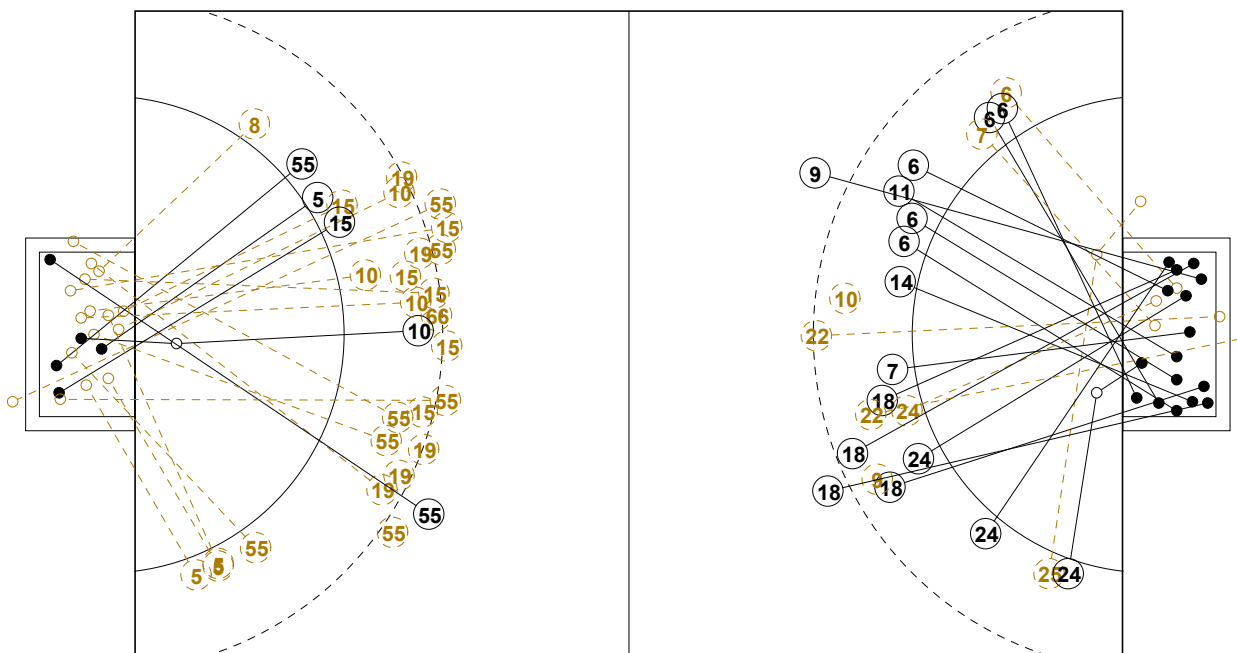

1st Half
13 : 10

2nd Half
16 : 30

IV WOMEN'S YOUTH WORLD CHAMPIONSHIP IN MNE

INDV/TEAM MATCH STATISTICS

OFFICIAL
HANDBALL
YOUTH WOMEN

PRELIMINARY
ROUND 5

GROUP C
MATCH 31

120816031-14-1/2
Podgorica
20/08/2012 20:30