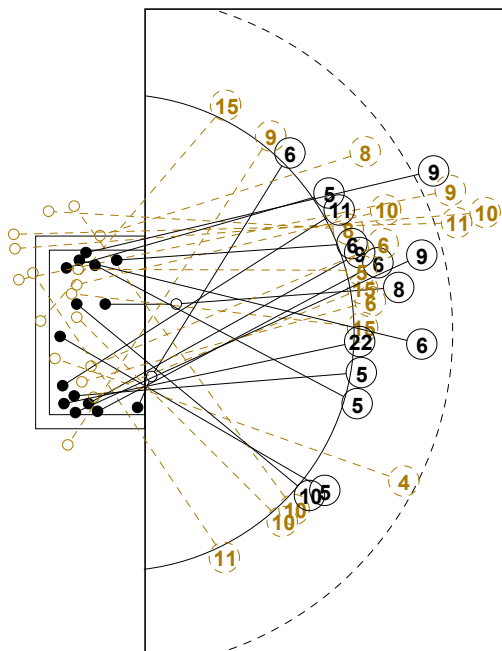

IV WOMEN'S YOUTH WORLD CHAMPIONSHIP IN MNE PICTORIAL MATCH STATISTICS

ROUND 9

MATCH 57

120816057-21-1/1