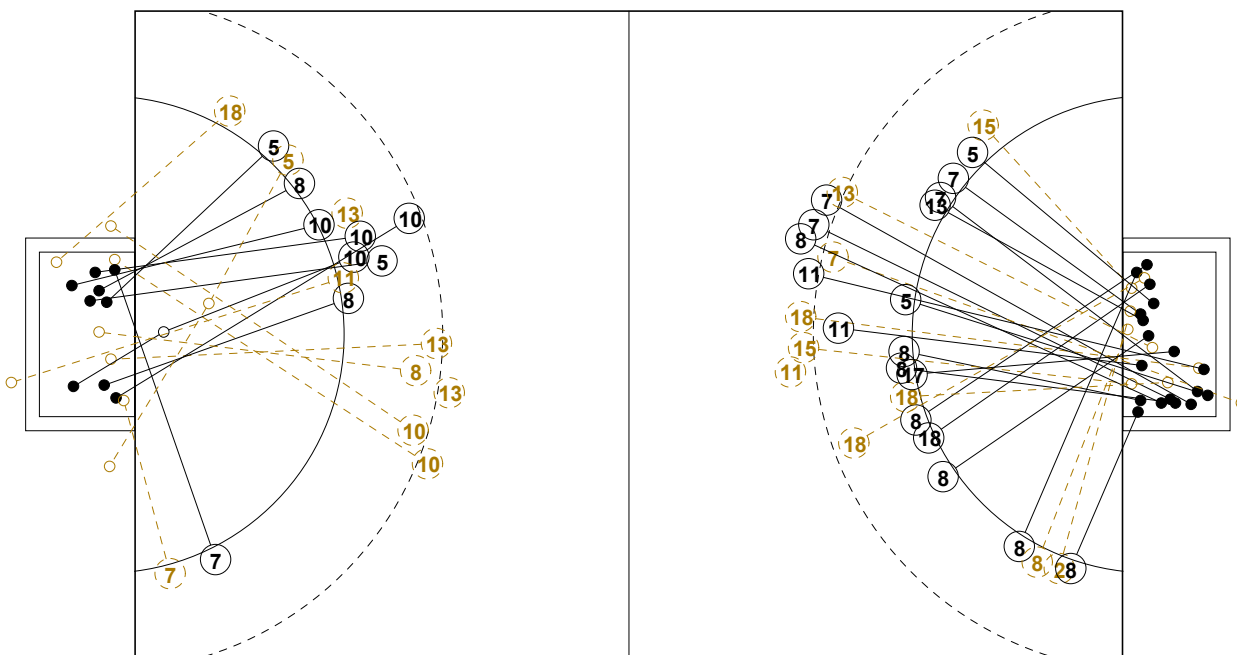

IV WOMEN'S YOUTH WORLD CHAMPIONSHIP IN MNE PICTORIAL MATCH STATISTICS

ROUND 1

MATCH 1

120816001-21-1/1

1st Half
12 : 14

2nd Half
29 : 30

IV WOMEN'S YOUTH WORLD CHAMPIONSHIP IN MNE

INDV/TEAM MATCH STATISTICS