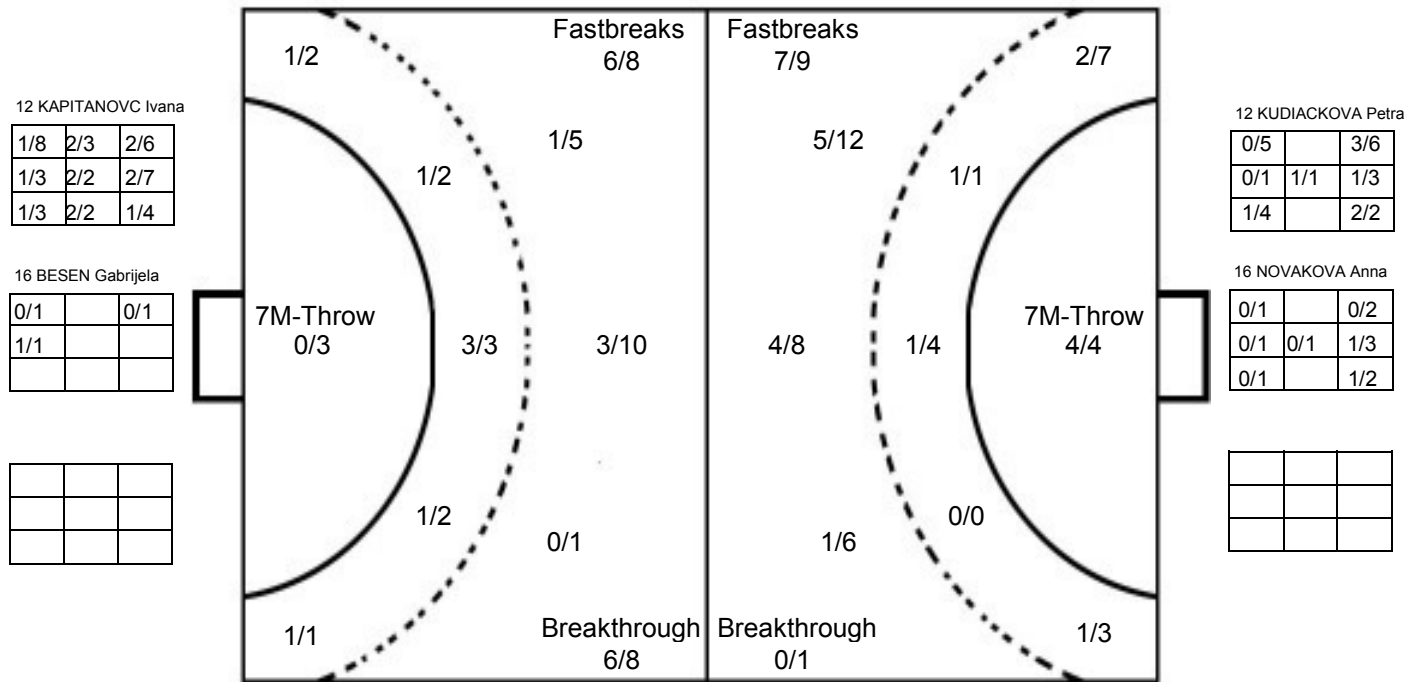

IV WOMEN'S YOUTH WORLD CHAMPIONSHIP IN MNE
MATCH SHOT REPORT

ROUND 8

MATCH 54

120816054-41-1/1

CROATIA

Table listing player statistics for Croatia, including names like BOZIC Andrea, PAVLOVIC Katarin, etc., and their respective goal counts in a grid format.