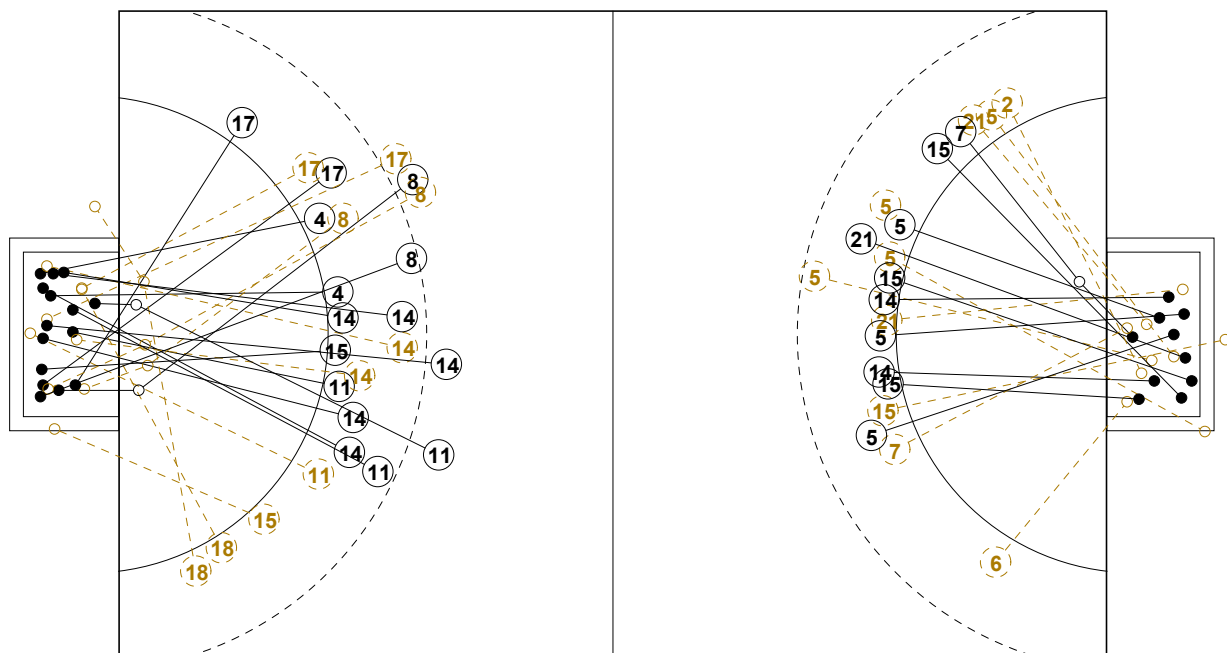

IV WOMEN'S YOUTH WORLD CHAMPIONSHIP IN MNE PICTORIAL MATCH STATISTICS

ROUND 7

MATCH 42

120816042-21-1/1

1st Half
20 : 14

2nd Half
29 : 31

IV WOMEN'S YOUTH WORLD CHAMPIONSHIP IN MNE

INDV/TEAM MATCH STATISTICS