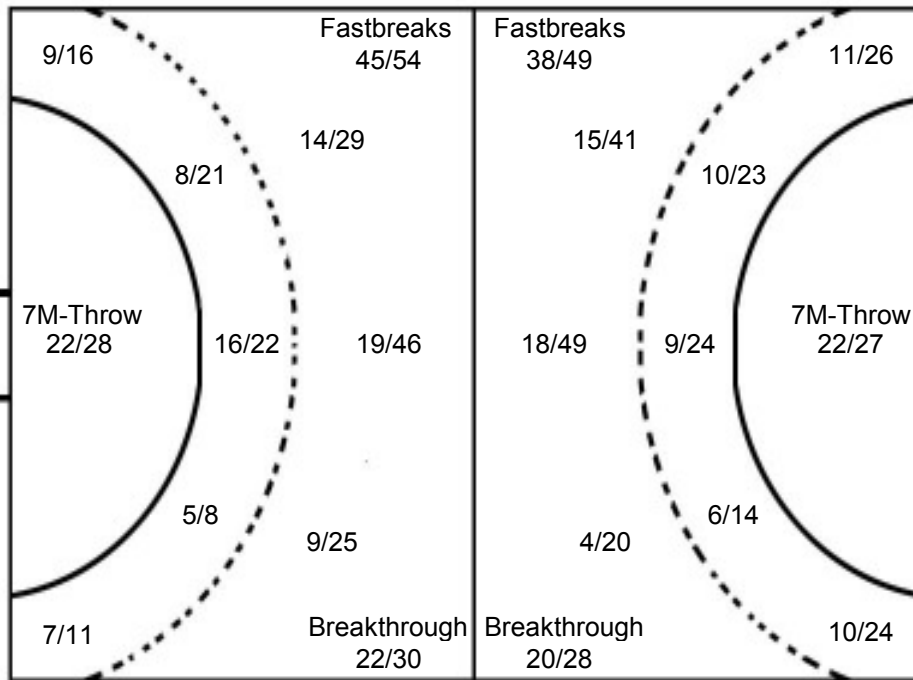

IV WOMEN'S YOUTH WORLD CHAMPIONSHIP IN MNE

TOTAL SHOT REPORT

UP TO MATCH 56

120816056-42-1/1

CROATIA

2 BOZIC Andrea 1 1 1 1 1	3 PAVLOVIC Katarin 1 4 2 1 1	4 KEZIC Renata 1 1	5 BLAZEVIC Valenti 2 2 2 2 1	6 MARINOVIC Andela 2 3 2 1 1 2 3 2	7 VRKLJAN Kika 1 1 1	8 MILOSAVLJEVIC De 5 1 2 3 1 4 4 4	9 RUNJE Kristina 1
Post - 2 Miss - 0 Block - 0	Post - 0 Miss - 4 Block - 2	Post - 0 Miss - 0 Block - 1	Post - 1 Miss - 5 Block - 0	Post - 1 Miss - 0 Block - 0	Post - 0 Miss - 0 Block - 0	Post - 2 Miss - 2 Block - 2	Post - 0 Miss - 0 Block - 0
10 MASNIC Silvija 7 7 2 2 2 1 2 2	11 DEBELIC Ana 3 1 1 2 1 1 2	12 KAPITANOVIC Ivana	13 MICIJEVIC Camila 5 10 1 7 2 2	15 RUNJE Any	16 BESEN Gabrijela	18 TVORIC Nikolina 5 6 5 6 8 2	19 MAMIC Josipa 1 1 1 1
Post - 2 Miss - 5 Block - 4	Post - 1 Miss - 1 Block - 0	Post - 0 Miss - 0 Block - 0	Post - 2 Miss - 7 Block - 4	Post - 0 Miss - 1 Block - 0	Post - 0 Miss - 0 Block - 0	Post - 3 Miss - 3 Block - 0	Post - 0 Miss - 0 Block - 0

12 KAPITANOVIC

2/17	6/11	4/27
4/19	13/24	8/39
7/25	18/24	11/26

16 BESEN Gabrijela

1/5	1/1	1/4
3/6	2/3	3/10
3/4	4/4	5/10

NED
1 ZIMMERMAN Kristy

0/6	1/1	0/4
2/6	5/9	2/7
1/3	0/3	2/2

HUN
12 SZEMEREY Zsofi

0/5	0/2	0/4
0/1	1/2	1/2
3/4	2/3	4/4

PAR
12 MARIA CRISTINA

0/1		0/9
3/8	1/3	1/10
3/4	2/4	0/4

OPPONENT

KAZ 15 IRINA A. 1 2 1 2 2 3	SWE 8 GUSTIN Daniela 2 2 2 3 3	HUN 11 KORSOS Dorina 2 1 1 3 1	NED 7 PAVKOVIC Ana 1 3 2 1 1	SWE 7 BERNDSSON Emma 1 2 1 1 2 1 1	HUN 9 SZEKERCZES Luca 2 2 1 1	HUN 22 LUKACS Viktoria 1 3 2 1	CZE 10 TRUMPESOVA 1 2 2
Post - 1 Miss - 3 Block - 4	Post - 0 Miss - 0 Block - 0	Post - 0 Miss - 1 Block - 0	Post - 0 Miss - 0 Block - 0	Post - 0 Miss - 1 Block - 1	Post - 0 Miss - 0 Block - 1	Post - 0 Miss - 0 Block - 0	Post - 0 Miss - 0 Block - 2
CZE 19 POKORNA Tereza 2 1 1 1	HUN 5 SIRIAN Szederke 1 1 1 1 1 1	NED 14 DULFER Kelly 1 2 1 1	KAZ 8 ZARINA B. 1 1 1 1	KAZ 19 ELVIRA Akhmet 2 2	NED 5 MICHELSEN Celin 1 1 1 1	NED 8 LOGTENBERG 1 3	NED 12 NIEUWENWEG 1 1 1 1
Post - 0 Miss - 2 Block - 1	Post - 0 Miss - 0 Block - 0	Post - 0 Miss - 0 Block - 1	Post - 0 Miss - 0 Block - 1	Post - 0 Miss - 0 Block - 1	Post - 1 Miss - 0 Block - 0	Post - 0 Miss - 0 Block - 0	Post - 0 Miss - 0 Block - 1