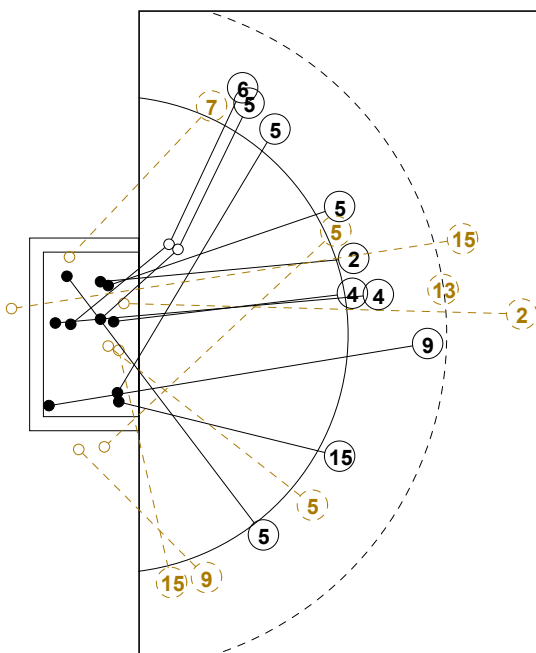

IV WOMEN'S YOUTH WORLD CHAMPIONSHIP IN MNE PICTORIAL MATCH STATISTICS

ROUND 1

MATCH 2

120816002-21-1/1

1st Half
15 : 6

2nd Half
17 : 33

IV WOMEN'S YOUTH WORLD CHAMPIONSHIP IN MNE

INDV/TEAM MATCH STATISTICS