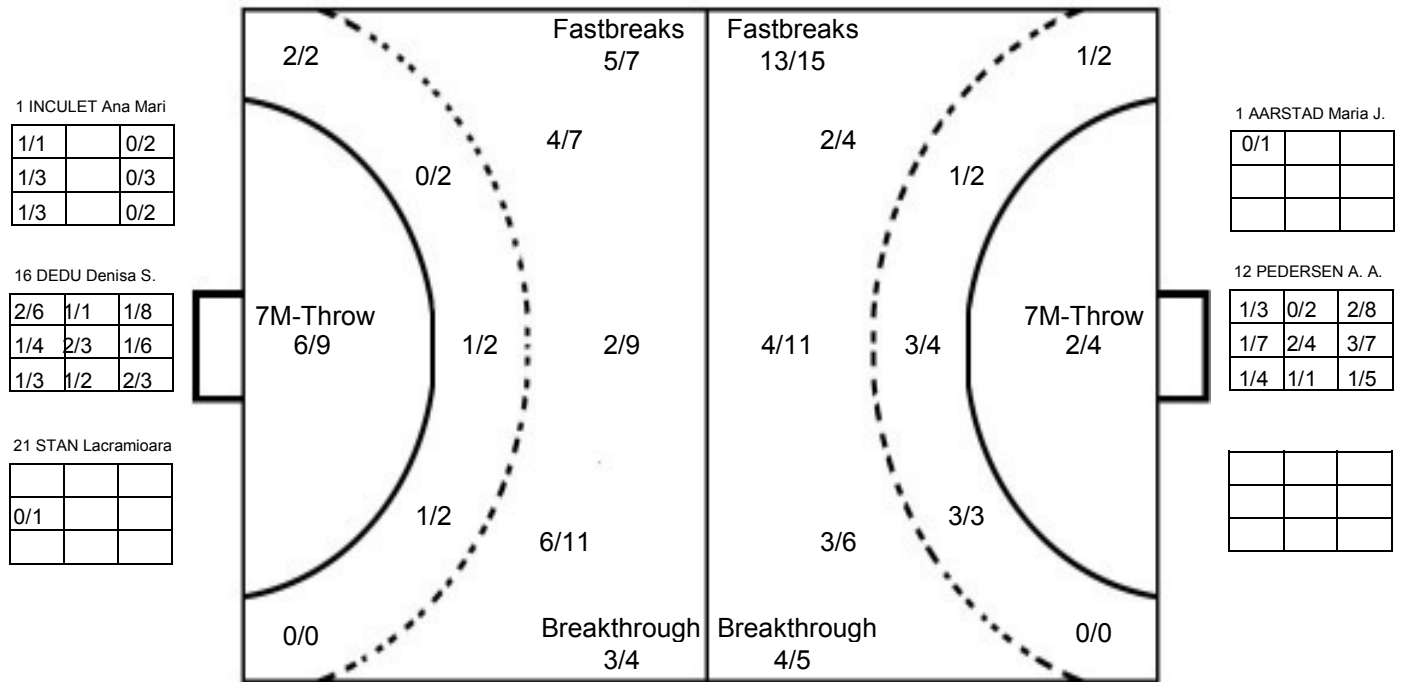

IV WOMEN'S YOUTH WORLD CHAMPIONSHIP IN MNE

MATCH SHOT REPORT

ROUND 10

MATCH 63

120816063-41-1/1

ROMANIA

1 INCULET Ana Mari	2 TANASIE Ana M.	3 TIRON Bianca E.	5 PERIANU Gabriela	6 GAVRILA Alexandr	7 AGAPE Victoria	8 CONSTANTINESCU	9 PRICOPI Andreea
			1 3		1		2 2
			1 3	1	1		3
		1 1	1				1
Post - 0 Miss - 0 Block - 0	Post - 0 Miss - 0 Block - 0	Post - 0 Miss - 0 Block - 0	Post - 2 Miss - 3 Block - 1	Post - 0 Miss - 1 Block - 0	Post - 0 Miss - 0 Block - 0	Post - 0 Miss - 0 Block - 1	Post - 0 Miss - 0 Block - 1
10 POPA Laura P.	11 CIOCA Angela	13 SAFTA Nicoleta	15 CIRJAN Roxana D.	16 DEDU Denisa S.	17 CICIC Maria E.	18 ORSIVSCHI A. M.	21 STAN Lacramioara
					1		
			1				
		1 1					
Post - 0 Miss - 0 Block - 2	Post - 0 Miss - 0 Block - 0	Post - 0 Miss - 1 Block - 1	Post - 0 Miss - 0 Block - 0	Post - 0 Miss - 0 Block - 0	Post - 0 Miss - 0 Block - 0	Post - 0 Miss - 0 Block - 0	Post - 0 Miss - 0 Block - 0