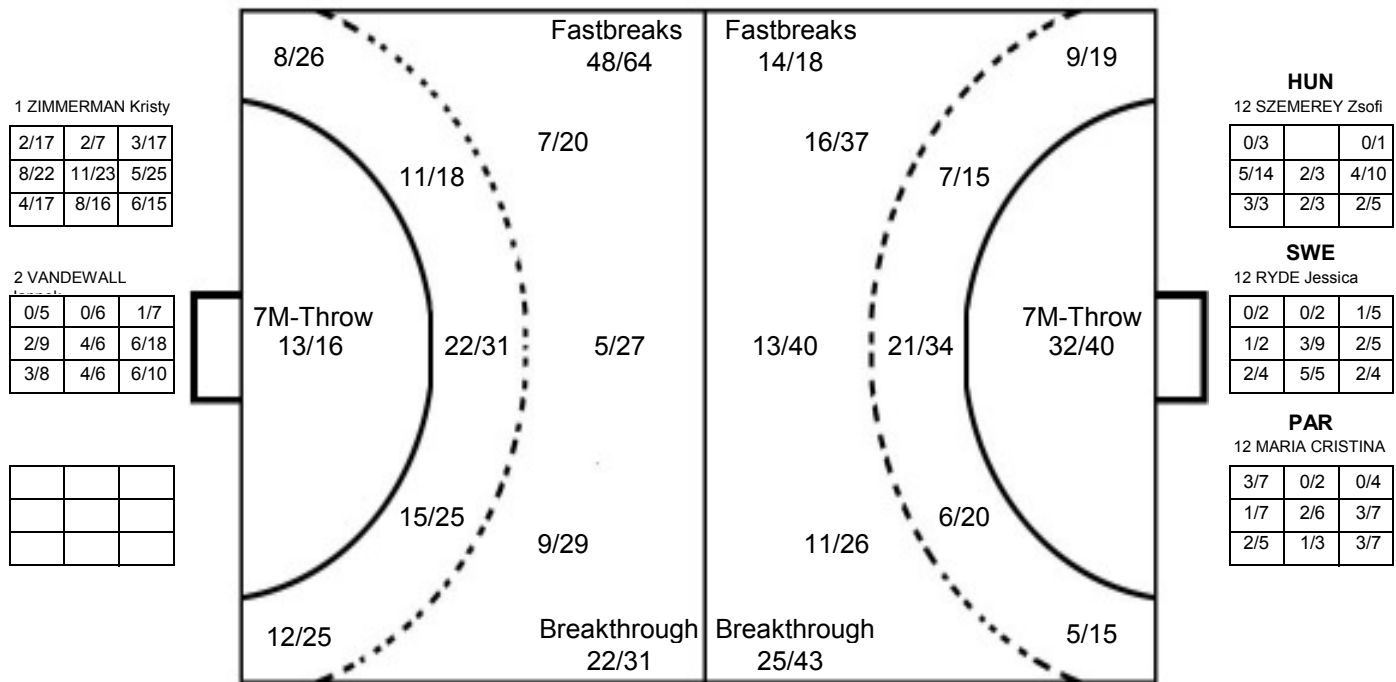

IV WOMEN'S YOUTH WORLD CHAMPIONSHIP IN MNE

TOTAL SHOT REPORT

UP TO MATCH 64

120816064-42-1/1

NETHERLANDS

Player statistics for Netherlands players including ZIMMERMAN Kristy, VANDEWALL Jannek, SMITS Inger, etc.

OPPONENT

Opponent statistics for players from KOR, CRO, MNE, HUN, PAR, and SWE.