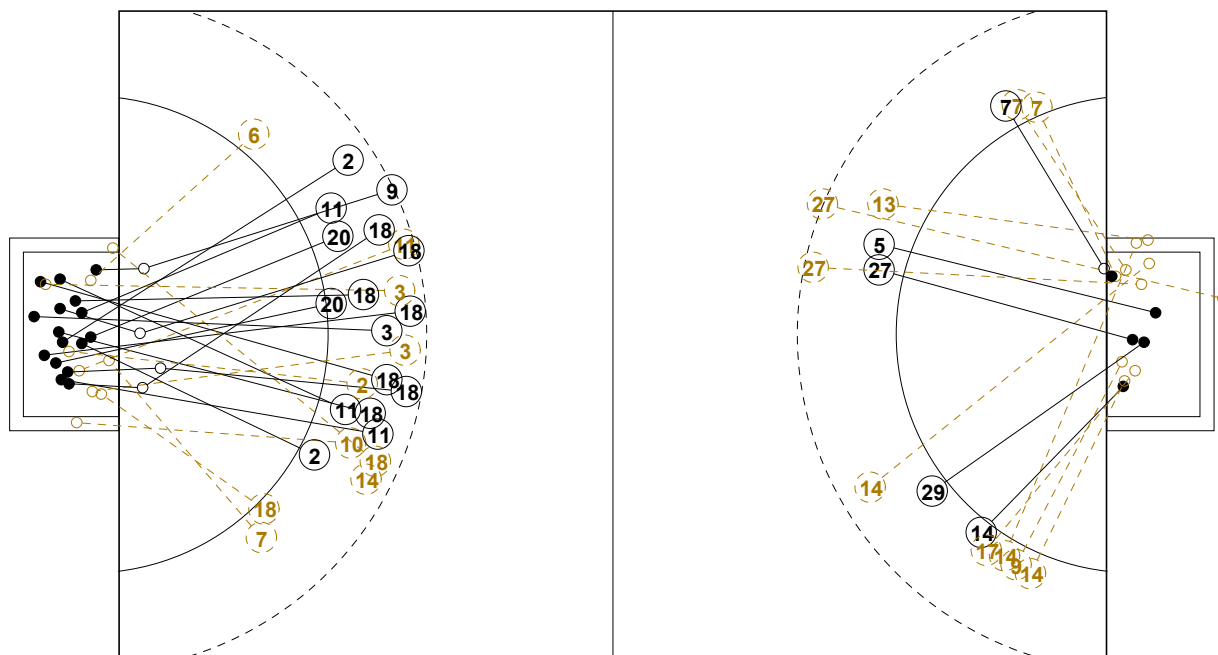

IV WOMEN'S YOUTH WORLD CHAMPIONSHIP IN MNE PICTORIAL MATCH STATISTICS

ROUND 4

MATCH 25

120816025-21-1/1

1st Half
16 : 17

2nd Half
34 : 27

IV WOMEN'S YOUTH WORLD CHAMPIONSHIP IN MNE

INDV/TEAM MATCH STATISTICS