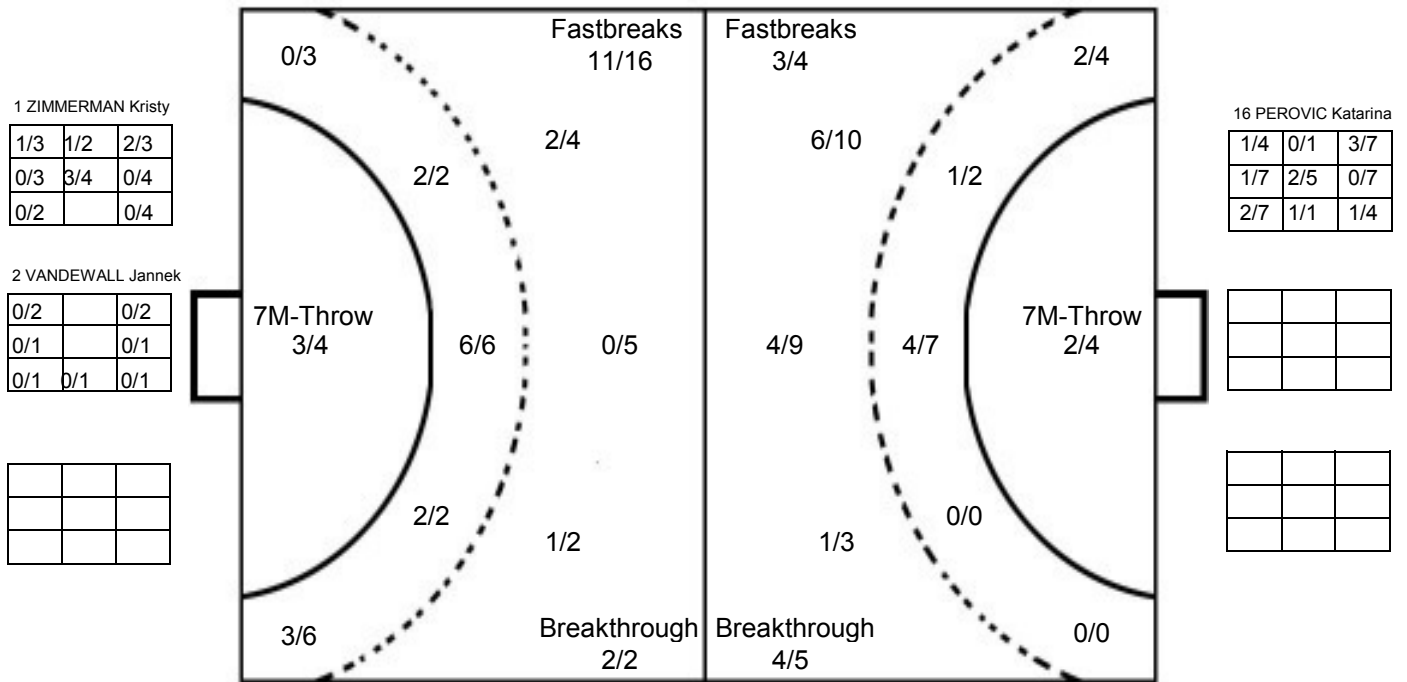

IV WOMEN'S YOUTH WORLD CHAMPIONSHIP IN MNE

MATCH SHOT REPORT

ROUND 7

MATCH 45

120816045-41-1/1

NETHERLAND

Table with 2 rows of player statistics for the Netherlands, including names like ZIMMERMAN Kristy, VANDEWALL Jannek, SMITS Inger, etc., and their respective shot counts.