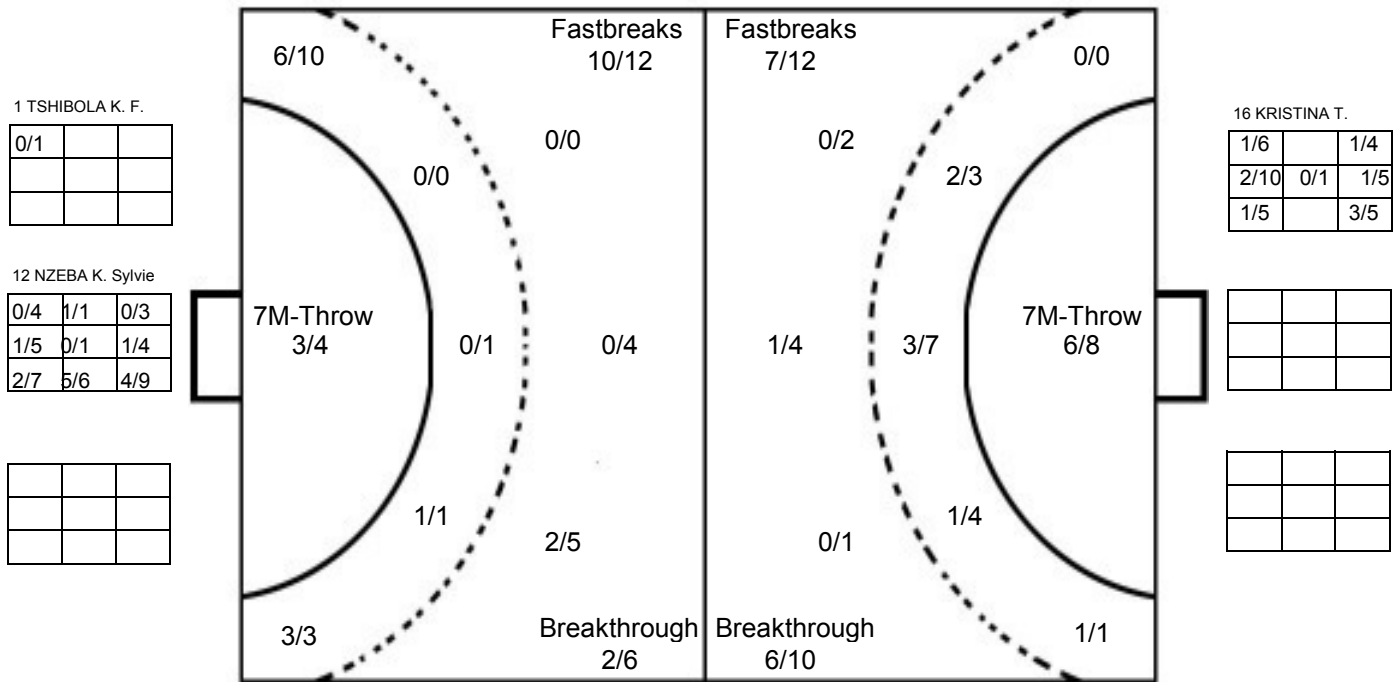

KAZAKHSTAN

Table with 8 columns representing players: 5 ALYONA T., 8 ZARINA B., 10 MADINA Sharifova, 13 ELSHAT Ukbenova, 14 VICTORIYA Titok, 15 IRINA A., 16 KRISTINA T., 19 ELVIRA Akhmet. Each column contains a 3x3 grid for shot statistics and a line for Post-Miss-Block-0.