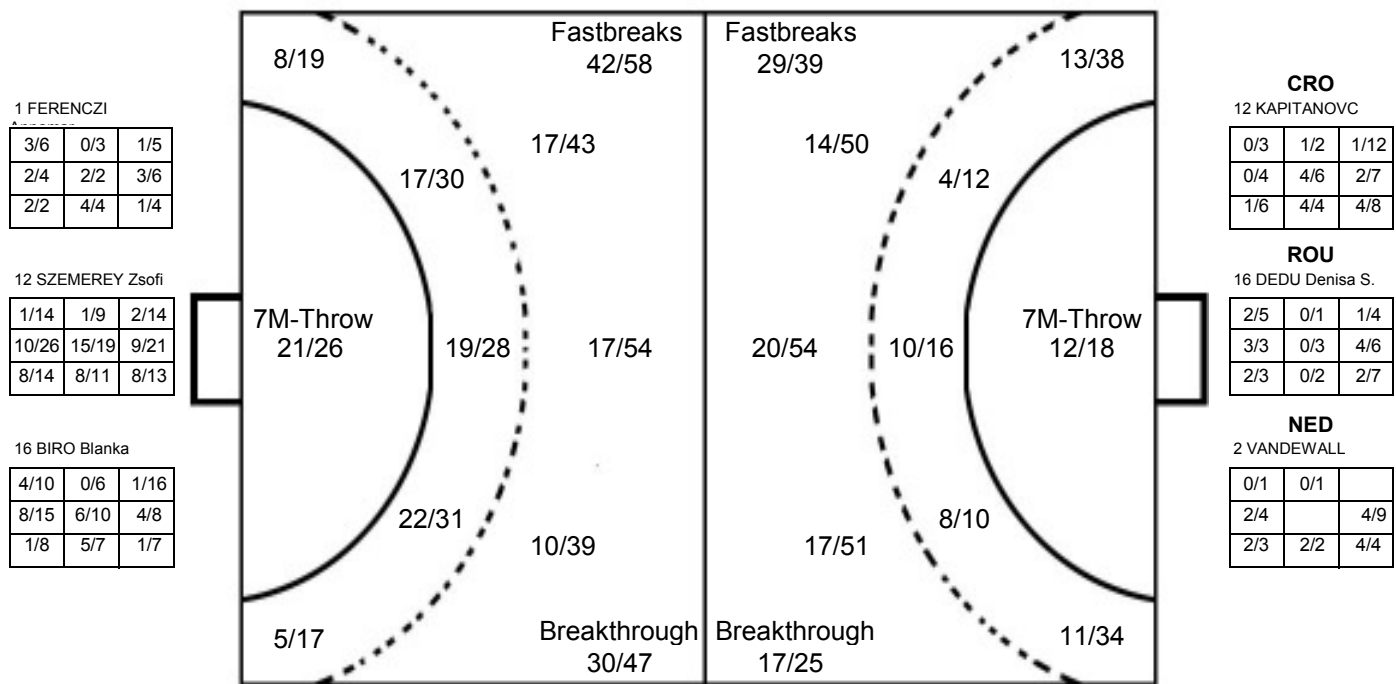

IV WOMEN'S YOUTH WORLD CHAMPIONSHIP IN MNE
TOTAL SHOT REPORT

UP TO MATCH 64

120816064-42-1/1

HUNGARY

Table listing player statistics for Hungary, including names like FERENCZI Annamar, PALOTAS Fanni, SIRIAN Szederke, etc., with columns for goals, assists, and blocks.

OPPONENT

Table listing player statistics for opponents: CRO, JPN, ROU, SWE, PAR, and NED, with columns for goals, assists, and blocks.