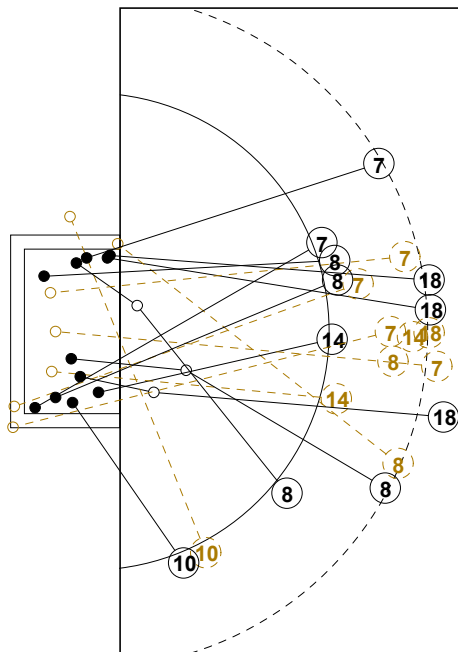

IV WOMEN'S YOUTH WORLD CHAMPIONSHIP IN MNE PICTORIAL MATCH STATISTICS

ROUND 7

MATCH 45

120816045-21-1/1

1st Half
15 : 14

2nd Half
27 : 32

IV WOMEN'S YOUTH WORLD CHAMPIONSHIP IN MNE

INDV/TEAM MATCH STATISTICS