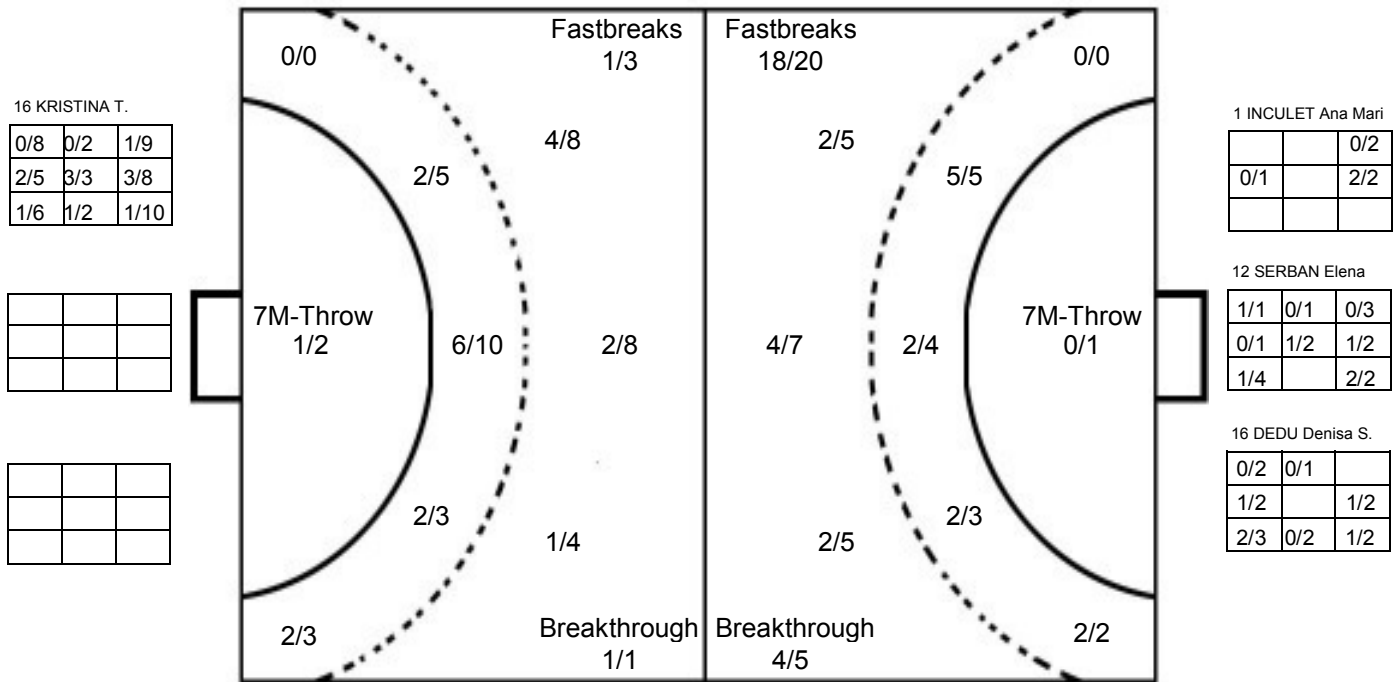

IV WOMEN'S YOUTH WORLD CHAMPIONSHIP IN MNE

MATCH SHOT REPORT

ROUND 2

MATCH 12

120816012-41-1/1

KAZAKHSTAN

5 ALYONA T.	8 ZARINA B.	10 MADINA Sharifova	13 ELSHAT Ukbenova	14 VICTORIYA Titok	15 IRINA A.	16 KRISTINA T.	19 ELVIRA Akhmet
1							
1	2						3
1			1				1
					1		
	2				1	1	1
Post - 1 Miss - 2 Block - 3	Post - 0 Miss - 0 Block - 0	Post - 0 Miss - 0 Block - 0	Post - 0 Miss - 0 Block - 0	Post - 0 Miss - 1 Block - 0	Post - 0 Miss - 0 Block - 3	Post - 0 Miss - 0 Block - 0	Post - 1 Miss - 0 Block - 1