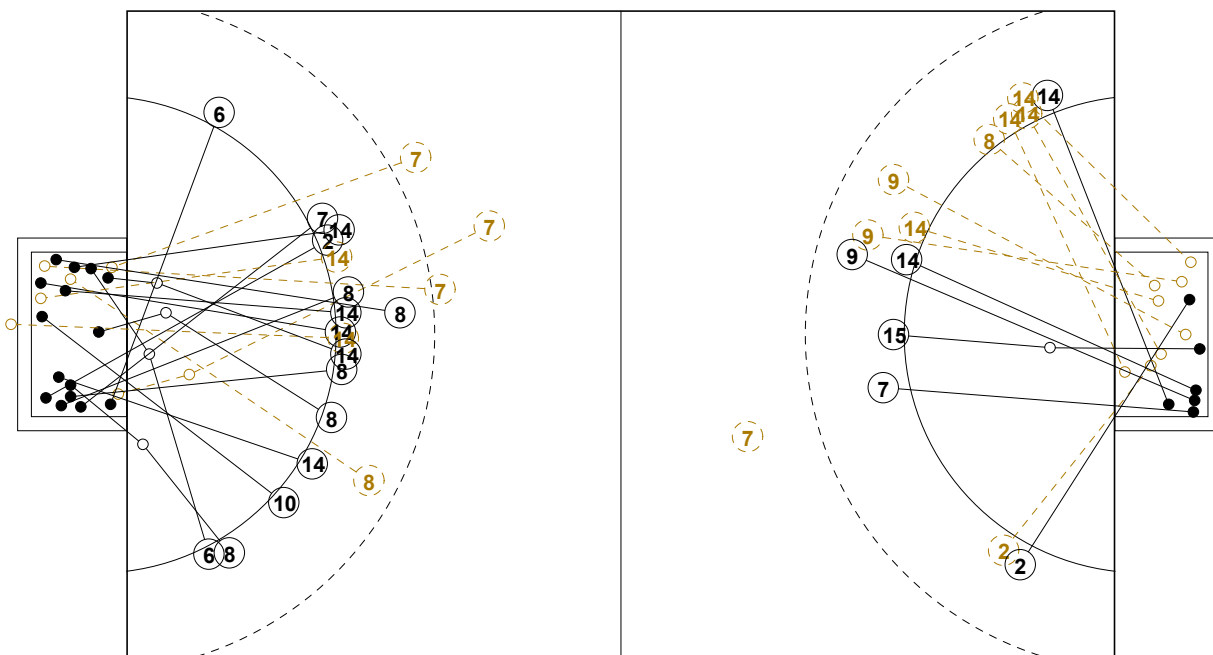

IV WOMEN'S YOUTH WORLD CHAMPIONSHIP IN MNE PICTORIAL MATCH STATISTICS

ROUND 6

MATCH 36

120816036-21-1/1

1st Half
16 : 11

2nd Half
27 : 24

IV WOMEN'S YOUTH WORLD CHAMPIONSHIP IN MNE

INDV/TEAM MATCH STATISTICS