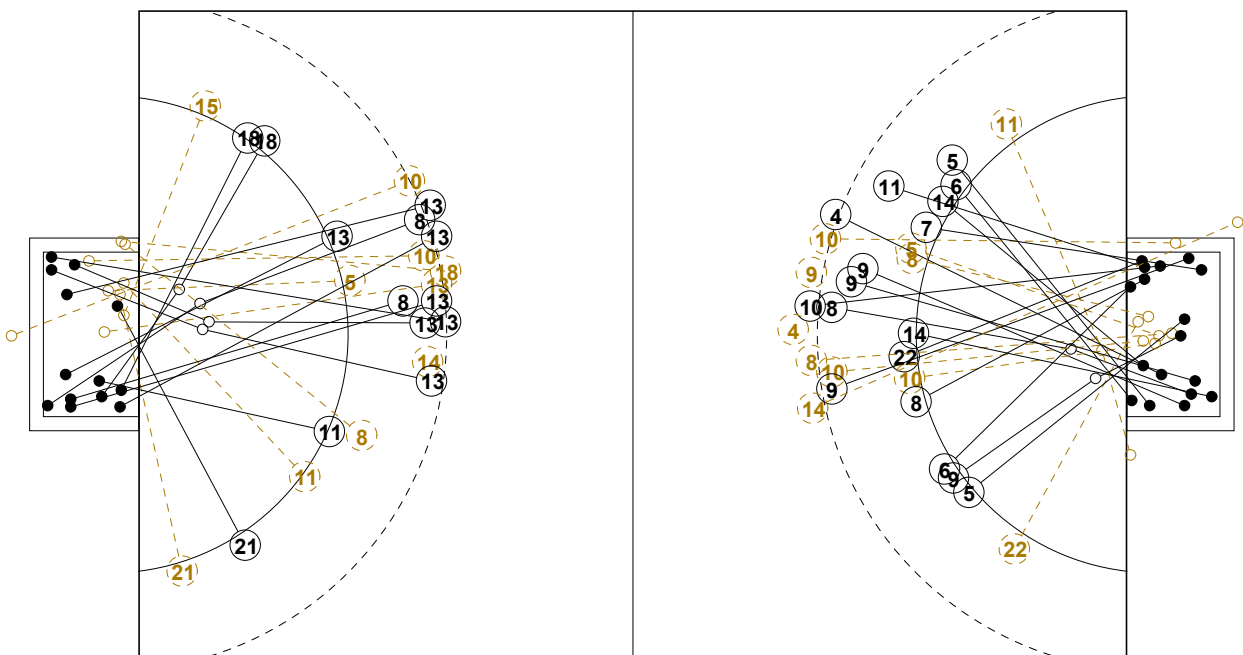

IV WOMEN'S YOUTH WORLD CHAMPIONSHIP IN MNE PICTORIAL MATCH STATISTICS

ROUND 2

MATCH 9

120816009-21-1/1

1st Half
20 : 11

2nd Half
24 : 38

IV WOMEN'S YOUTH WORLD CHAMPIONSHIP IN MNE

INDV/TEAM MATCH STATISTICS