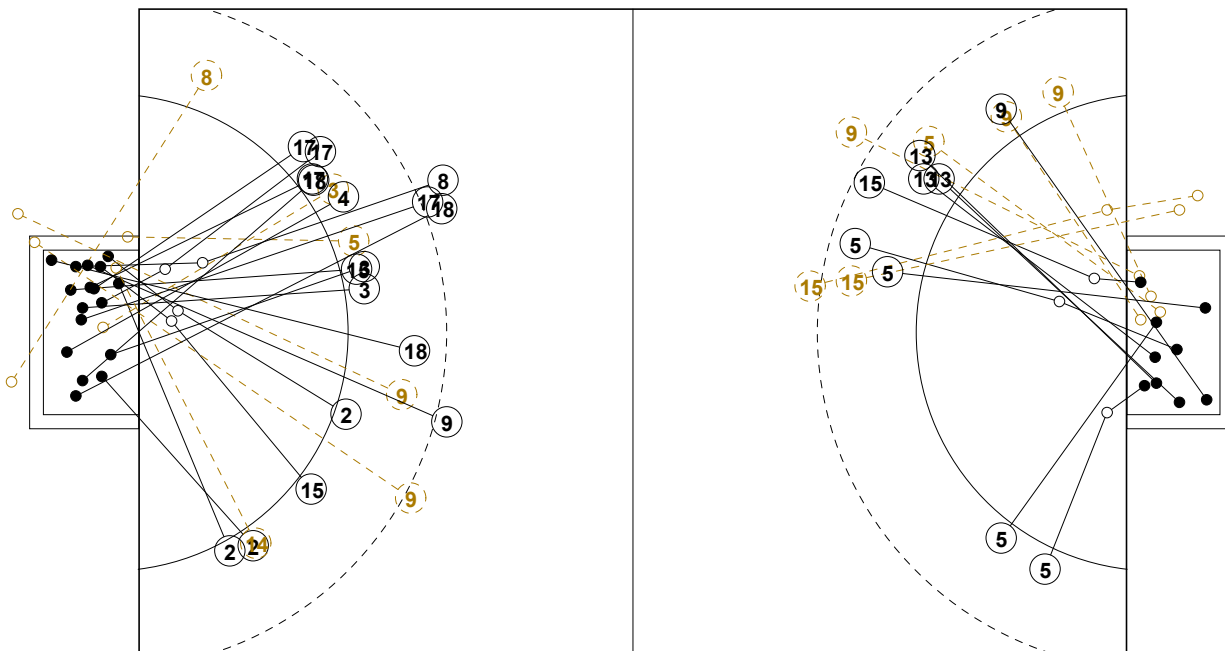

IV WOMEN'S YOUTH WORLD CHAMPIONSHIP IN MNE PICTORIAL MATCH STATISTICS

ROUND 2

MATCH 10

120816010-21-1/1