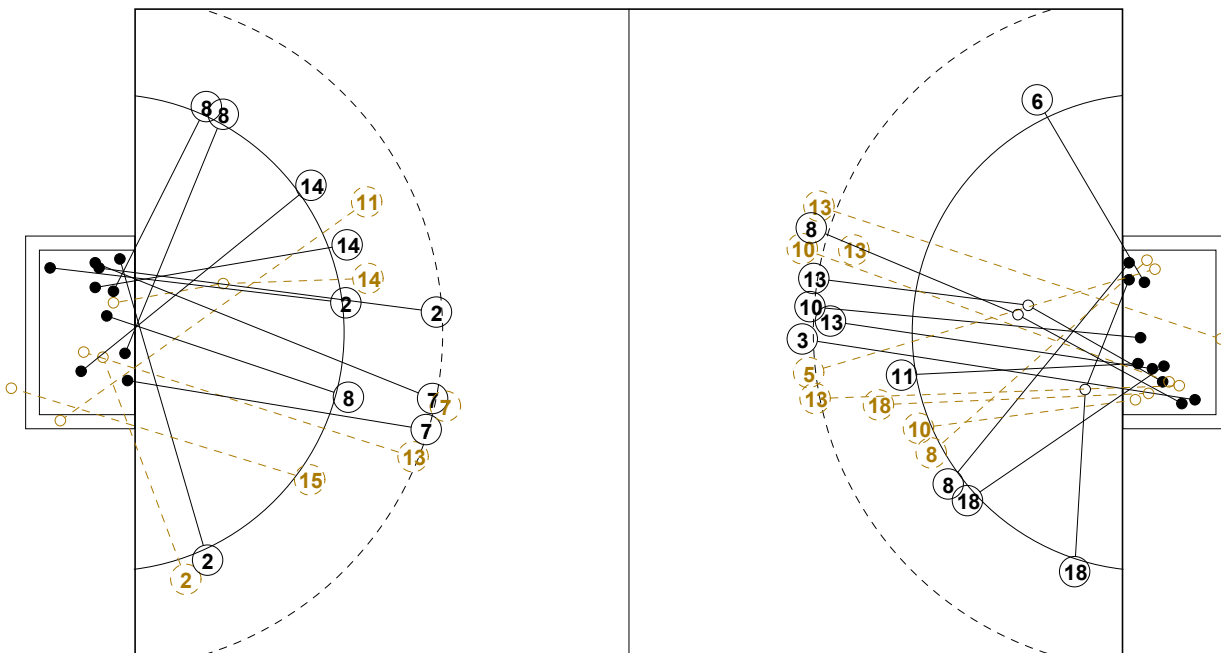

IV WOMEN'S YOUTH WORLD CHAMPIONSHIP IN MNE PICTORIAL MATCH STATISTICS

ROUND 1

MATCH 1

120816001-21-1/1