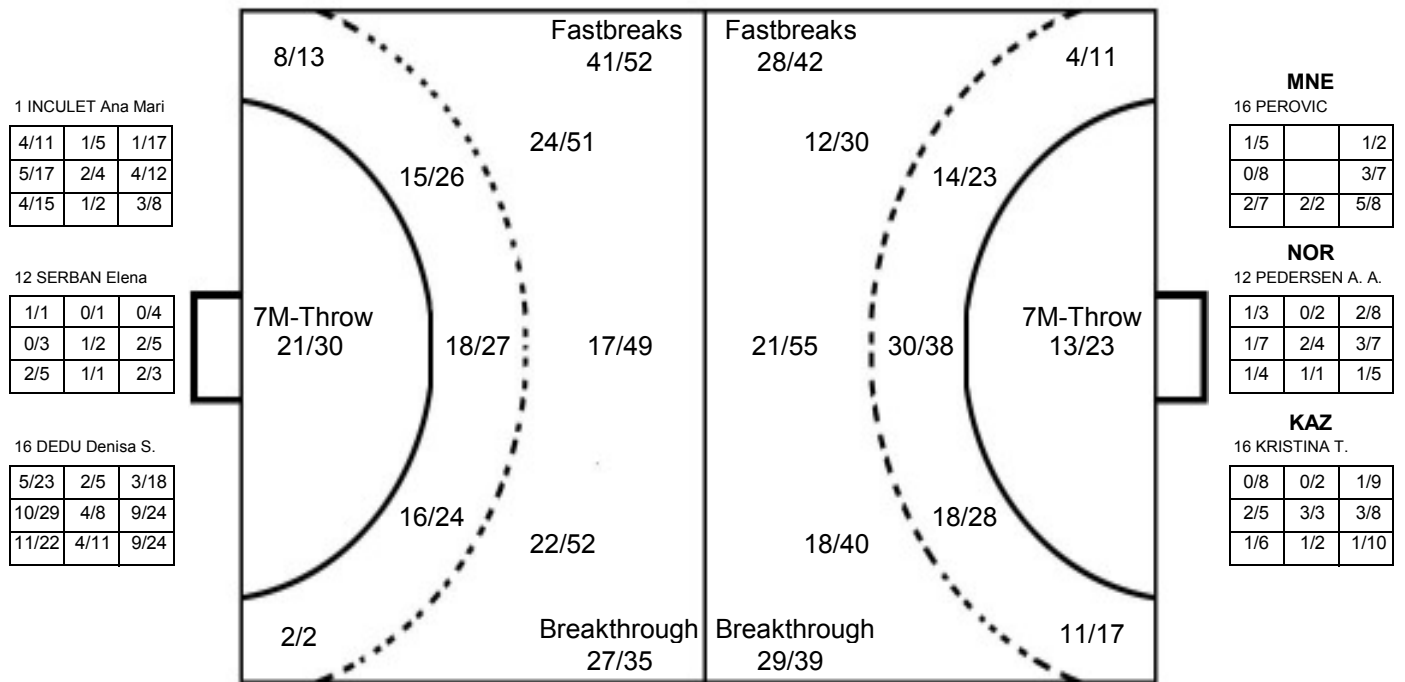

IV WOMEN'S YOUTH WORLD CHAMPIONSHIP IN MNE

TOTAL SHOT REPORT

UP TO MATCH 64

120816064-42-1/1

ROMANIA

1 INCULET Ana Mari	2 TANASIE Ana M.	3 TIRON Bianca E.	4 ZAMFIRESCU Maria	5 PERIANU Gabriela	6 GAVRILA Alexandr	7 AGAPE Victoria	8 CONSTANTINESCU
<table border="1"><tr><td></td><td></td><td></td></tr><tr><td></td><td></td><td></td></tr><tr><td></td><td></td><td></td></tr></table>	<table border="1"><tr><td>6</td><td>2</td><td>4</td></tr><tr><td>2</td><td>2</td><td>6</td></tr><tr><td>4</td><td>2</td><td>4</td></tr></table>	<table border="1"><tr><td>3</td><td>4</td><td>2</td></tr><tr><td>1</td><td></td><td>2</td></tr><tr><td>6</td><td>1</td><td>1</td></tr></table>	<table border="1"><tr><td>2</td><td></td><td>1</td></tr><tr><td></td><td></td><td></td></tr><tr><td></td><td>1</td><td></td></tr></table>	<table border="1"><tr><td>5</td><td></td><td>9</td></tr><tr><td>3</td><td></td><td>7</td></tr><tr><td>5</td><td></td><td>3</td></tr></table>	<table border="1"><tr><td>2</td><td></td><td>3</td></tr><tr><td>1</td><td>2</td><td>1</td></tr><tr><td>2</td><td></td><td>1</td></tr></table>	<table border="1"><tr><td>1</td><td></td><td>3</td></tr><tr><td>1</td><td></td><td>2</td></tr><tr><td>1</td><td></td><td></td></tr></table>	<table border="1"><tr><td></td><td></td><td>2</td></tr><tr><td>1</td><td></td><td>5</td></tr><tr><td></td><td></td><td>4</td></tr></table>
Post - 0 Miss - 0 Block - 0	Post - 1 Miss - 1 Block - 0	Post - 2 Miss - 4 Block - 4	Post - 0 Miss - 0 Block - 0	Post - 8 Miss - 10 Block - 3	Post - 1 Miss - 2 Block - 0	Post - 1 Miss - 0 Block - 0	Post - 2 Miss - 5 Block - 2
9 PRICOPAI Andreea	10 POPA Laura P.	11 CIOCA Angela	12 SERBAN Elena	13 SAFTA Nicoleta	15 CIRJAN Roxana D.	16 DEDU Denisa S.	17 CICIC Maria E.
<table border="1"><tr><td>7</td><td>4</td><td>5</td></tr><tr><td>12</td><td>2</td><td>3</td></tr><tr><td>3</td><td></td><td>3</td></tr></table>	<table border="1"><tr><td></td><td></td><td></td></tr><tr><td>1</td><td></td><td>2</td></tr><tr><td>1</td><td></td><td>4</td></tr></table>	<table border="1"><tr><td>1</td><td></td><td></td></tr><tr><td>2</td><td>1</td><td></td></tr><tr><td></td><td></td><td></td></tr></table>	<table border="1"><tr><td></td><td></td><td></td></tr><tr><td></td><td></td><td></td></tr><tr><td></td><td></td><td></td></tr></table>	<table border="1"><tr><td>3</td><td>1</td><td>5</td></tr><tr><td>9</td><td>1</td><td>4</td></tr><tr><td>2</td><td>1</td><td>6</td></tr></table>	<table border="1"><tr><td></td><td></td><td>1</td></tr><tr><td>1</td><td>2</td><td>1</td></tr><tr><td>1</td><td></td><td></td></tr></table>	<table border="1"><tr><td></td><td>1</td><td></td></tr><tr><td></td><td></td><td></td></tr><tr><td></td><td></td><td></td></tr></table>	<table border="1"><tr><td></td><td></td><td></td></tr><tr><td>1</td><td></td><td></td></tr><tr><td></td><td></td><td></td></tr></table>
Post - 2 Miss - 1 Block - 6	Post - 1 Miss - 2 Block - 6	Post - 2 Miss - 0 Block - 0	Post - 0 Miss - 0 Block - 0	Post - 0 Miss - 2 Block - 1	Post - 0 Miss - 2 Block - 0	Post - 0 Miss - 0 Block - 0	Post - 0 Miss - 0 Block - 0

OPPONENT

18 TRANBORG Mette (DEN)	9 SZEKER CZES Luca (HUN)	7 MEYER Annika (DEN)	7 DMITRIEVA Daria (RUS)	8 DESPOTOVIC J. (MNE)	4 ARNTZEN Emilie (NOR)	9 PAVLOVA Karina (RUS)	13 VYAKHIREVA Anna (RUS)
<table border="1"><tr><td>3</td><td>1</td><td></td></tr><tr><td></td><td></td><td>2</td></tr><tr><td>1</td><td></td><td>2</td></tr></table>	<table border="1"><tr><td></td><td></td><td>3</td></tr><tr><td></td><td>1</td><td></td></tr><tr><td>1</td><td>1</td><td>3</td></tr></table>	<table border="1"><tr><td>2</td><td></td><td>3</td></tr><tr><td></td><td>1</td><td>2</td></tr><tr><td></td><td></td><td></td></tr></table>	<table border="1"><tr><td></td><td></td><td>3</td></tr><tr><td>1</td><td>2</td><td></td></tr><tr><td>1</td><td></td><td>1</td></tr></table>	<table border="1"><tr><td>1</td><td></td><td>1</td></tr><tr><td>2</td><td></td><td>1</td></tr><tr><td>1</td><td></td><td>1</td></tr></table>	<table border="1"><tr><td>2</td><td></td><td></td></tr><tr><td></td><td></td><td></td></tr><tr><td>2</td><td></td><td>3</td></tr></table>	<table border="1"><tr><td>2</td><td></td><td></td></tr><tr><td>2</td><td></td><td></td></tr><tr><td>3</td><td></td><td></td></tr></table>	<table border="1"><tr><td>4</td><td></td><td></td></tr><tr><td>1</td><td></td><td></td></tr><tr><td></td><td></td><td>2</td></tr></table>
Post - 0 Miss - 1 Block - 0	Post - 0 Miss - 1 Block - 3	Post - 0 Miss - 0 Block - 0	Post - 1 Miss - 0 Block - 2	Post - 2 Miss - 1 Block - 1	Post - 0 Miss - 0 Block - 0	Post - 0 Miss - 0 Block - 0	Post - 1 Miss - 0 Block - 0
2 NDAMPIA K. Marie (COD)	10 OFFENDAL Nadia (DEN)	10 OBAIDL I Annikken (NOR)	19 GROETAN Jenny (NOR)	10 PANKOVICHENKO (RUS)	9 BETU MVITA Julie (COD)	8 ZARINA B. (KAZ)	5 OFTEDAL Hanna B. (NOR)
<table border="1"><tr><td></td><td></td><td></td></tr><tr><td>2</td><td></td><td>1</td></tr><tr><td>2</td><td></td><td>1</td></tr></table>	<table border="1"><tr><td>2</td><td></td><td></td></tr><tr><td>2</td><td></td><td>1</td></tr><tr><td>1</td><td></td><td></td></tr></table>	<table border="1"><tr><td></td><td></td><td>3</td></tr><tr><td></td><td></td><td>3</td></tr><tr><td></td><td></td><td></td></tr></table>	<table border="1"><tr><td></td><td></td><td>1</td></tr><tr><td>3</td><td></td><td>1</td></tr><tr><td></td><td>1</td><td></td></tr></table>	<table border="1"><tr><td>1</td><td></td><td>1</td></tr><tr><td>2</td><td></td><td>2</td></tr><tr><td></td><td></td><td></td></tr></table>	<table border="1"><tr><td></td><td>1</td><td>3</td></tr><tr><td></td><td></td><td>1</td></tr><tr><td></td><td></td><td></td></tr></table>	<table border="1"><tr><td>1</td><td>2</td><td></td></tr><tr><td></td><td></td><td></td></tr><tr><td>2</td><td></td><td></td></tr></table>	<table border="1"><tr><td>1</td><td></td><td>2</td></tr><tr><td></td><td></td><td>1</td></tr><tr><td>1</td><td></td><td></td></tr></table>
Post - 1 Miss - 0 Block - 0	Post - 0 Miss - 1 Block - 2	Post - 0 Miss - 0 Block - 0	Post - 0 Miss - 0 Block - 0	Post - 0 Miss - 0 Block - 1	Post - 0 Miss - 2 Block - 1	Post - 0 Miss - 0 Block - 0	Post - 0 Miss - 1 Block - 3