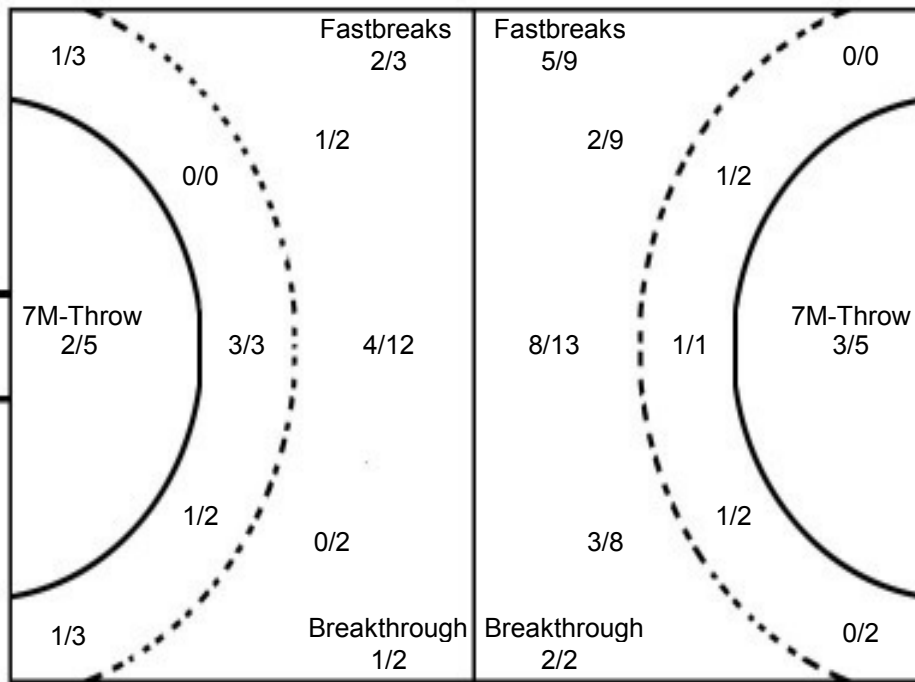

1 GIANINA MONSERRA

3x3 grid for player 1 GIANINA MONSERRA

12 MARIA CRISTINA M

3x3 grid for player 12 MARIA CRISTINA M

3x3 grid for player 12 MARIA CRISTINA M

1 GOIS Isabel

3x3 grid for player 1 GOIS Isabel

12 OLIVEIRA C.