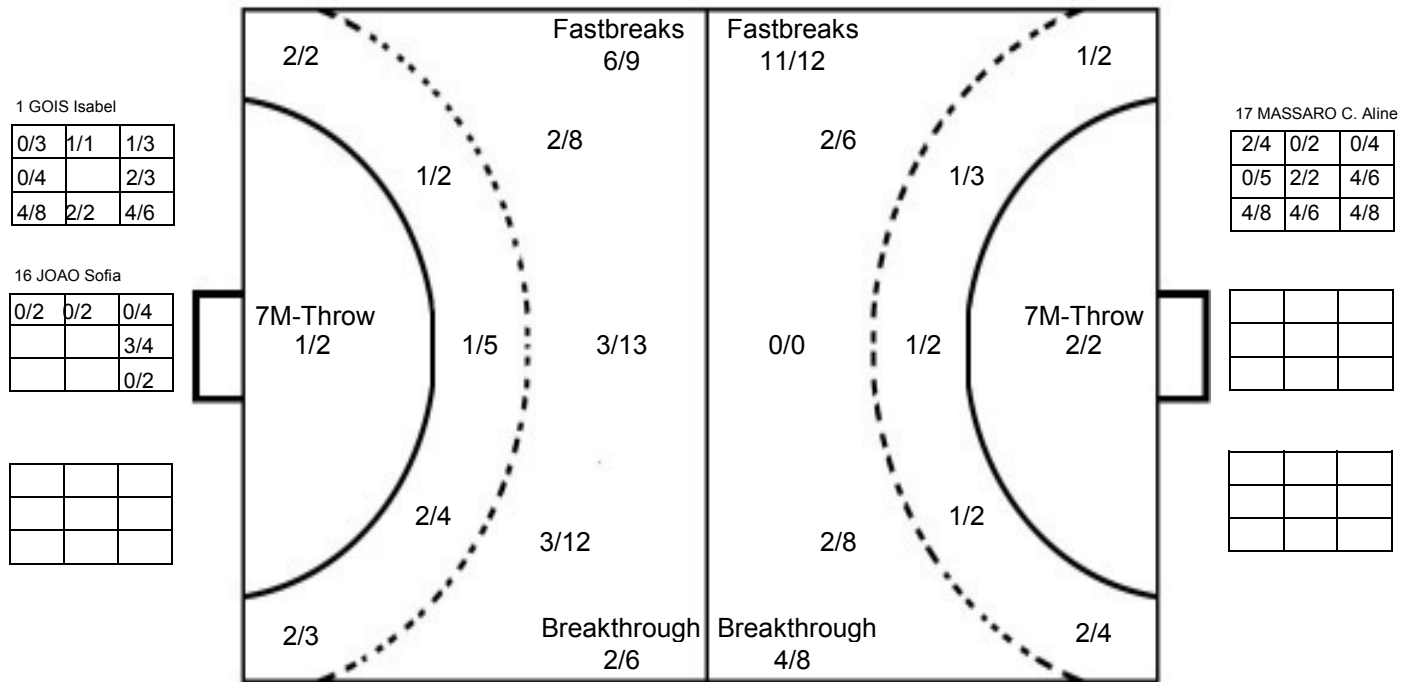

IV WOMEN'S YOUTH WORLD CHAMPIONSHIP IN MNE

MATCH SHOT REPORT

ROUND 2

MATCH 16

120816016-41-1/1

PORTUGAL

Table with 18 columns representing players (1 GOIS Isabel to 18 MENDES Patricia) and 3 rows for shot statistics. Includes post-shot statistics like 'Post - 0 Miss - 0 Block - 0'.