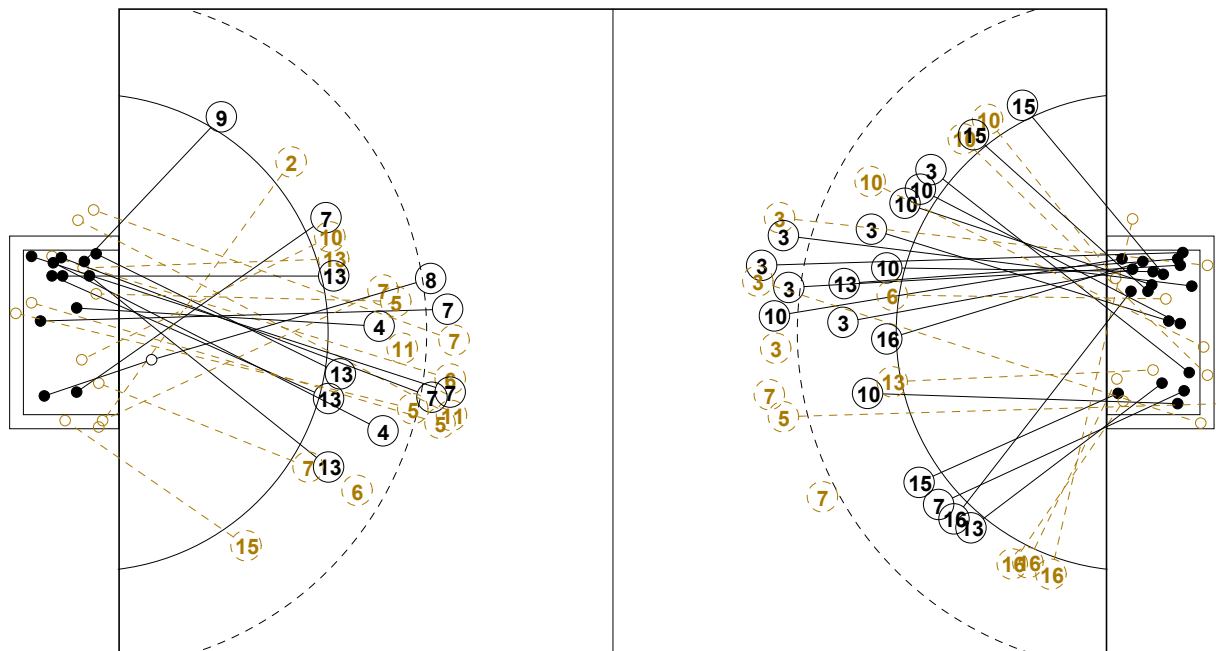

IV WOMEN'S YOUTH WORLD CHAMPIONSHIP IN MNE PICTORIAL MATCH STATISTICS

ROUND 6

MATCH 40

120816040-21-1/1

1st Half
12 : 21

2nd Half
34 : 25

IV WOMEN'S YOUTH WORLD CHAMPIONSHIP IN MNE

INDV/TEAM MATCH STATISTICS