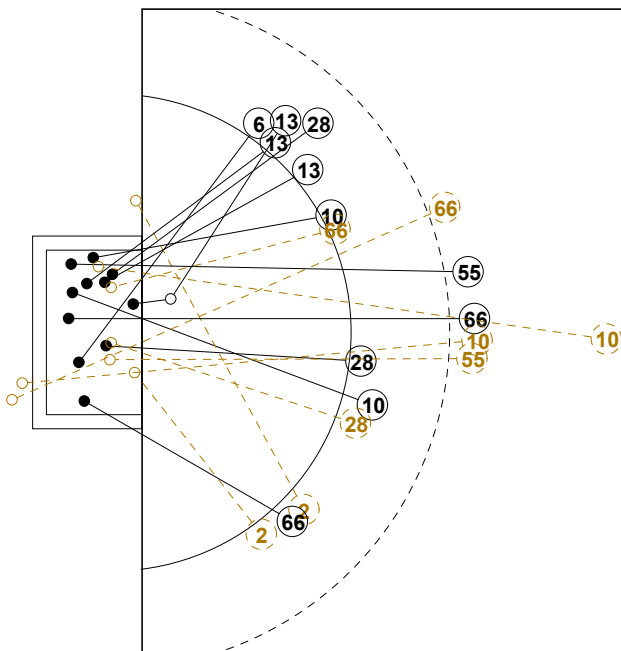

IV WOMEN'S YOUTH WORLD CHAMPIONSHIP IN MNE PICTORIAL MATCH STATISTICS

ROUND 1

MATCH 6

120816006-21-1/1