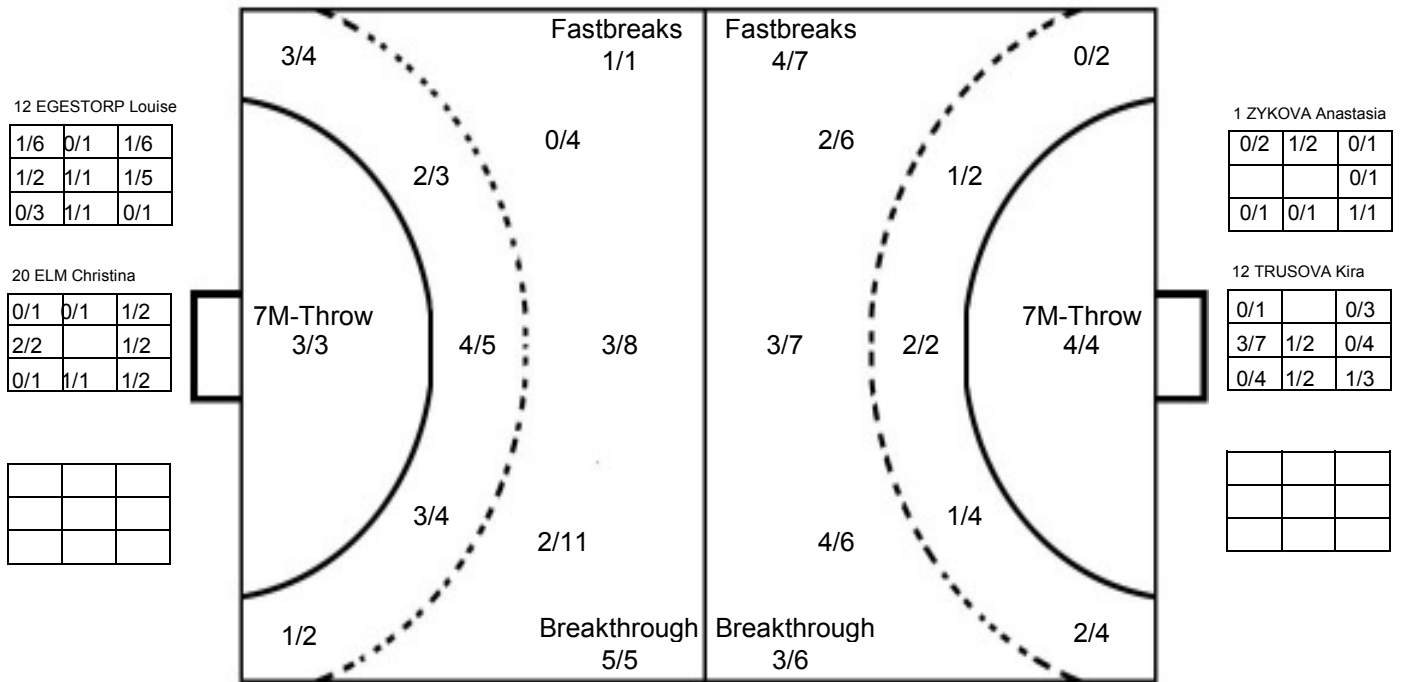

IV WOMEN'S YOUTH WORLD CHAMPIONSHIP IN MNE

MATCH SHOT REPORT

ROUND 10

MATCH 64

120816064-41-1/1

DENMARK

Table with 8 columns of player statistics for Denmark, including names like NIELSEN Matilde, KYNDBAL Freja co, MEYER Annika, etc., and their respective shot counts.