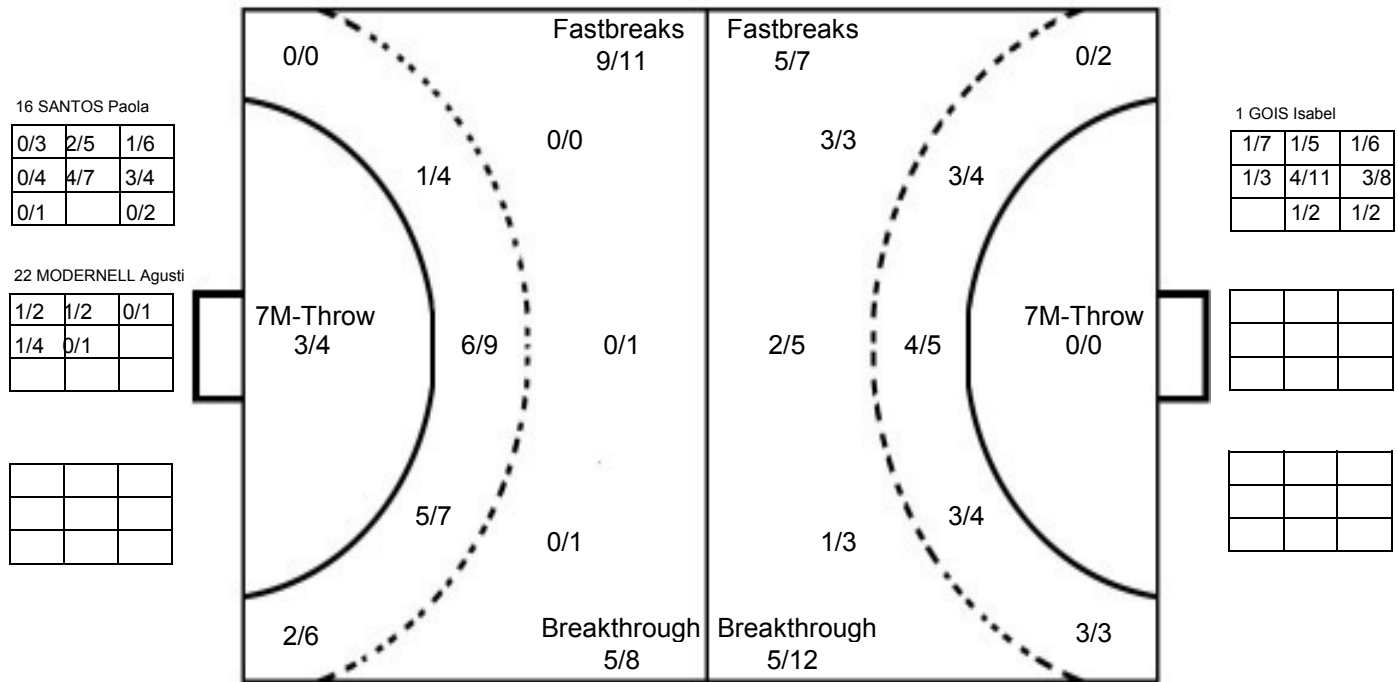

IV WOMEN'S YOUTH WORLD CHAMPIONSHIP IN MNE

MATCH SHOT REPORT

ROUND 7

MATCH 42

120816042-41-1/1

URUGUAY

2 DUTTO Elena	5 SCARRONE Alejand	6 VAZQUEZ Camila	7 MAZZA Micaela	8 CORBO Camila	10 SUAREZ Florencia	11 ROSAS Rossina	13 BAZ Eugenia
	2 3 1						
	1 1		1 1				
			1				
			1				
Post - 0 Miss - 0 Block - 0	Post - 1 Miss - 2 Block - 1	Post - 0 Miss - 0 Block - 0	Post - 0 Miss - 1 Block - 0	Post - 0 Miss - 0 Block - 0	Post - 0 Miss - 0 Block - 0	Post - 0 Miss - 0 Block - 0	Post - 0 Miss - 0 Block - 0
14 INVERNIZZI Maria	15 BERASAIN Ana	16 SANTOS Paola	17 CASTILLO Maria p	21 BARREIRO Camila	22 MODERNELL		
1	2			1 1 1			
	1 1 1			4 1			
1							
Post - 0 Miss - 1 Block - 0	Post - 0 Miss - 1 Block - 0	Post - 0 Miss - 0 Block - 0	Post - 0 Miss - 0 Block - 0	Post - 0 Miss - 0 Block - 0	Post - 0 Miss - 0 Block - 0		

PORTUGAL

1 GOIS Isabel	2 LOPES Mariana	4 FERNANDES Soraia	7 REIS Joana	8 VALENTE Neuza	10 OLIVEIRA Vanessa	11 SOARES Monica	12 OLIVEIRA C.
	1	3		1	1		
				2	1	3	
					1	1	
Post - 0 Miss - 0 Block - 0	Post - 0 Miss - 0 Block - 0	Post - 0 Miss - 0 Block - 0	Post - 0 Miss - 0 Block - 0	Post - 0 Miss - 0 Block - 0	Post - 0 Miss - 1 Block - 0	Post - 0 Miss - 0 Block - 0	Post - 0 Miss - 0 Block - 0
13 SOUSA Sara	14 FALEIRO Mariana	15 GONCALVES Sara	16 JOAO Sofia	17 BARBOSA Barbara	18 MENDES Patricia		
	2 2	1		2			
	2 1 1	1		1			
Post - 1 Miss - 1 Block - 0	Post - 1 Miss - 0 Block - 0	Post - 1 Miss - 0 Block - 0	Post - 0 Miss - 0 Block - 0	Post - 0 Miss - 0 Block - 0	Post - 0 Miss - 1 Block - 0