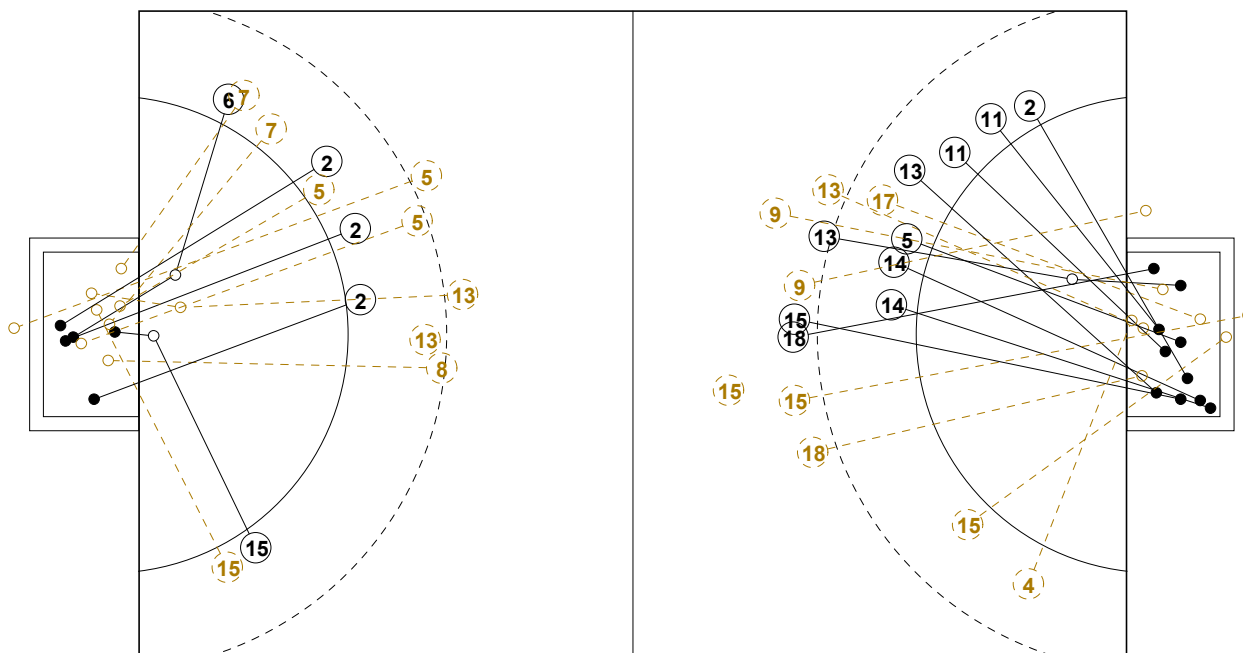

1st Half
18 : 12