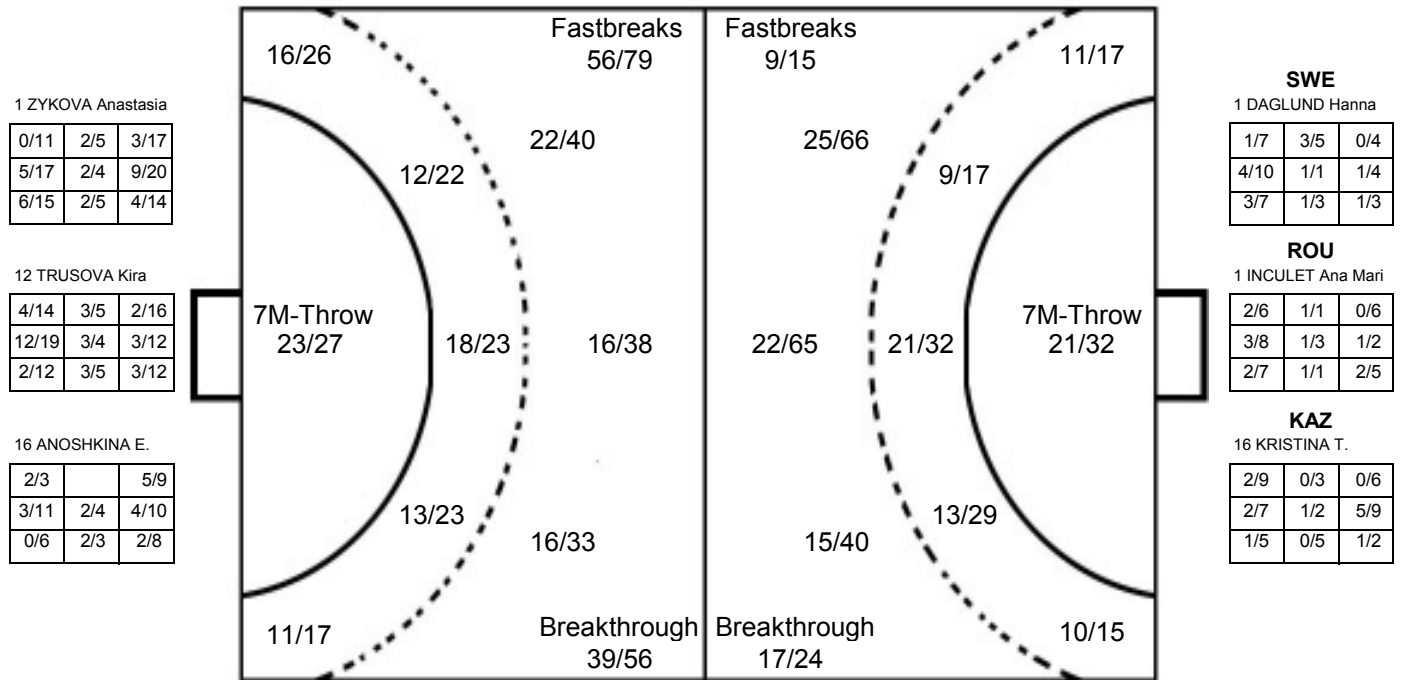

IV WOMEN'S YOUTH WORLD CHAMPIONSHIP IN MNE

TOTAL SHOT REPORT

UP TO MATCH 64

120816064-42-1/1

RUSSIA

1 ZYKOVA Anastasia 0/0 0/0 0/0 Post - 0 Miss - 0 Block - 0	2 CHERNOVA E. 2 0 5 1 0 5 2 2 1 Post - 0 Miss - 2 Block - 0	4 KOZHOKAR Kristin 0/0 0/0 0/0 Post - 0 Miss - 0 Block - 0	7 DMITRIEVA Daria 7 2 6 4 2 2 3 1 1 Post - 4 Miss - 4 Block - 5	9 PAVLOVA Karina 8 1 0 6 0 1 8 0 2 Post - 0 Miss - 2 Block - 0	10 PANKOVICHENKO 1 0 4 3 1 2 3 2 1 Post - 0 Miss - 1 Block - 1	11 IKHNEVA Alena 2 0 5 1 0 5 3 0 3 Post - 2 Miss - 3 Block - 2	12 TRUSOVA Kira 0/0 0/0 0/0 Post - 0 Miss - 0 Block - 0	13 VYAKHIREVA Anna 11 4 6 8 0 5 2 2 4 Post - 5 Miss - 9 Block - 1	14 VEDEKHINA Polina 3 0 3 1 0 2 6 0 2 Post - 4 Miss - 5 Block - 1	15 SISENOVA Karina 5 0 1 2 1 3 0/0 0/0 0/0 Post - 2 Miss - 0 Block - 0	16 ANOSHKINA E. 0/0 0/0 0/0 Post - 0 Miss - 0 Block - 0	18 SNOPOVA Irina 2 2 3 6 1 2 1 1 0 Post - 0 Miss - 2 Block - 1	19 MATLASHOVA 1 2 2 1 1 1 0 1 1 Post - 0 Miss - 0 Block - 0	20 BOGDANOVA Daria 3 1 7 4 0 0 3 0 1 Post - 1 Miss - 1 Block - 1	21 PETROVA Evgeniya 1 2 2 1 1 5 2 0 1 Post - 0 Miss - 0 Block - 0

OPPONENT

15 IRINA A. (KAZ) 1 0 0 1 0 2 2 3 1 Post - 0 Miss - 1 Block - 4	4 ARNTZEN Emilie (NOR) 2 0 1 3 0 1 2 0 1 Post - 0 Miss - 2 Block - 5	8 HANSEN Anne mett (DEN) 1 1 1 2 1 2 0/0 0/0 0/0 Post - 1 Miss - 2 Block - 0	13 ERIKSSON Julia (SWE) 0/0 0/0 3/0 1 1 1 1 0 1 Post - 0 Miss - 1 Block - 3	8 DESPOTOVIC J. (MNE) 1 1 1 3 0 1 0/0 0/0 0/0 Post - 0 Miss - 1 Block - 0	13 SAFTA Nicoleta (ROU) 1 0 0 3 0 0 0 1 2 Post - 0 Miss - 0 Block - 0	7 MEYER Annika (DEN) 1 0 2 0/0 0/0 0/0 2 1 0 Post - 0 Miss - 0 Block - 0	2 NDAMPIA K. Marie (COD) 0/0 0/0 1/0 1 0 0 3 0 0 Post - 1 Miss - 0 Block - 0	18 PERAZIC Sladjana (MNE) 0/0 0/0 1/0 0/0 0/0 3/0 1 0 3 Post - 2 Miss - 0 Block - 1	7 BERNDSSON Emma (SWE) 0/0 0/0 2/0 1 1 2 1 0 0 Post - 0 Miss - 0 Block - 0	4 KELE M. Mirnelle (COD) 0/0 0/0 2/0 0/0 0/0 1/0 0/0 0/0 1/0 Post - 0 Miss - 0 Block - 0	6 KYNDBAL Freja co (DEN) 0/0 0/0 1/0 2 0 1 0/0 0/0 1/0 Post - 0 Miss - 0 Block - 0	7 RAKOCEVIC Sandra (MNE) 2 0 0 0/0 0/0 1/0 0/0 0/0 1/0 Post - 1 Miss - 1 Block - 0	5 OFTEDAL Hanna B. (NOR) 2 0 0 0/0 0/0 1/0 1 0 1 Post - 2 Miss - 1 Block - 1	2 TANASIE Ana M. (ROU) 0/0 0/0 2/0 1 0 1 0/0 0/0 1/0 Post - 0 Miss - 0 Block - 0	5 PERIANU Gabriela (ROU) 1 0 0 1 0 1 1 0 0 Post - 1 Miss - 1 Block - 1