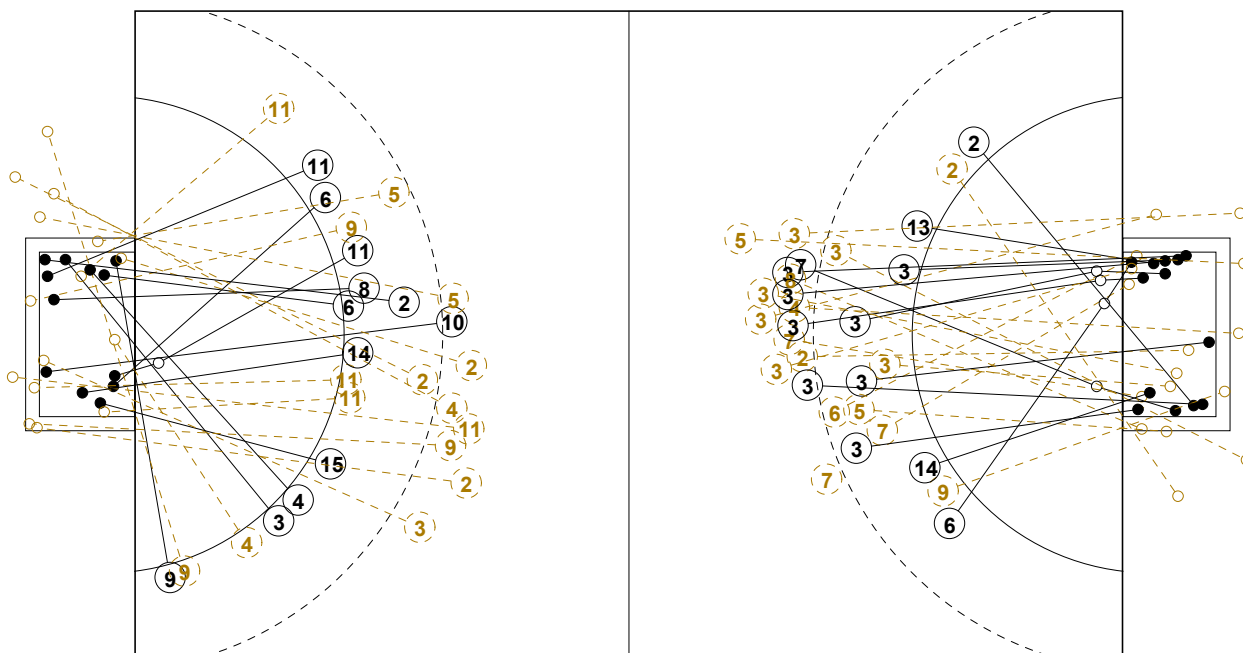

IV WOMEN'S YOUTH WORLD CHAMPIONSHIP IN MNE PICTORIAL MATCH STATISTICS

ROUND 6

MATCH 40

120816040-21-1/1

1st Half
12 : 21

2nd Half
34 : 25

IV WOMEN'S YOUTH WORLD CHAMPIONSHIP IN MNE

INDV/TEAM MATCH STATISTICS