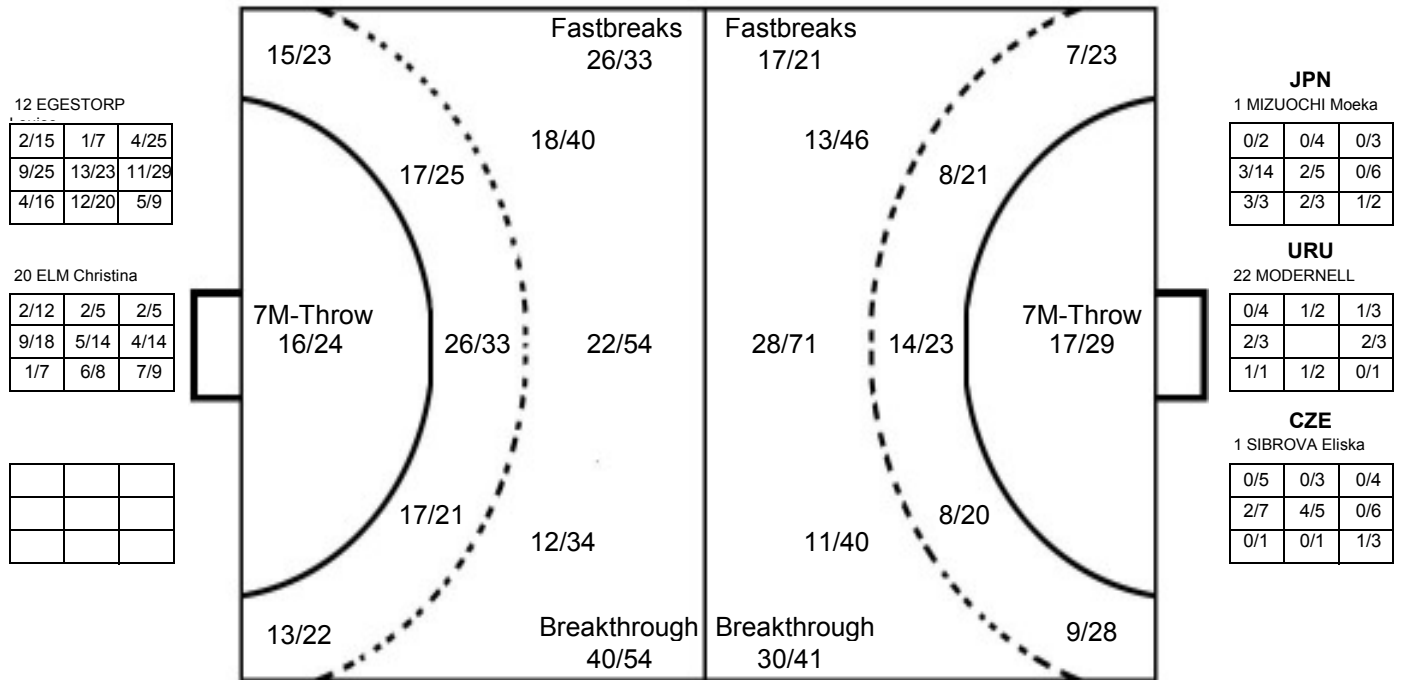

IV WOMEN'S YOUTH WORLD CHAMPIONSHIP IN MNE

TOTAL SHOT REPORT

UP TO MATCH 64

120816064-42-1/1

DENMARK

Table of player statistics for Denmark, including names like NIELSEN Matilde, KYNDBAL Freja co, MEYER Annika, etc., and their respective shot counts and statistics.