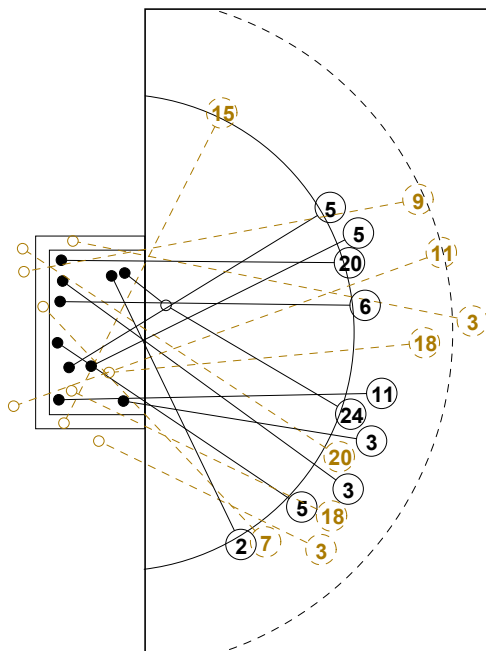

IV WOMEN'S YOUTH WORLD CHAMPIONSHIP IN MNE PICTORIAL MATCH STATISTICS

ROUND 9

MATCH 58

120816058-21-1/1