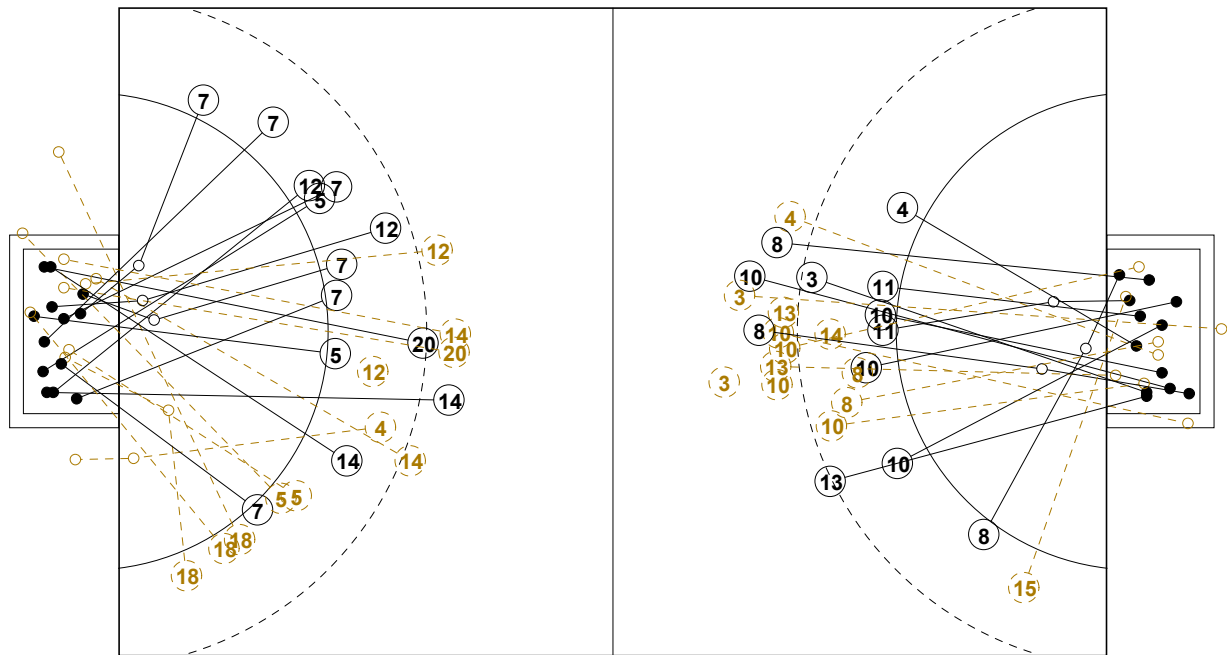

IV WOMEN'S YOUTH WORLD CHAMPIONSHIP IN MNE PICTORIAL MATCH STATISTICS

ROUND 6

MATCH 34

120816034-21-1/1

1st Half
14 : 13

2nd Half
29 : 29

IV WOMEN'S YOUTH WORLD CHAMPIONSHIP IN MNE

INDV/TEAM MATCH STATISTICS