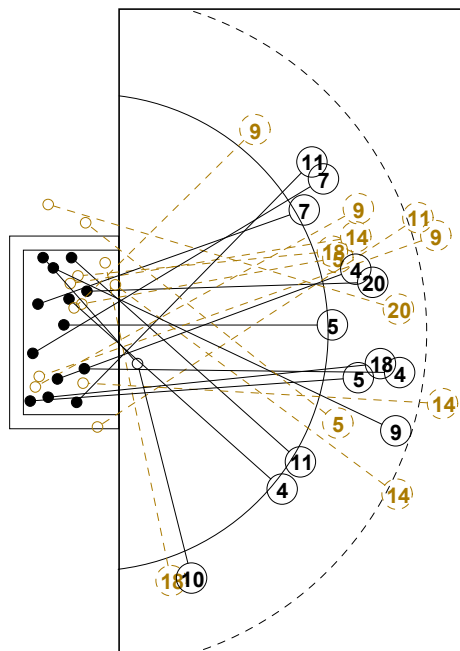

IV WOMEN'S YOUTH WORLD CHAMPIONSHIP IN MNE PICTORIAL MATCH STATISTICS

ROUND 1

MATCH 2

120816002-21-1/1