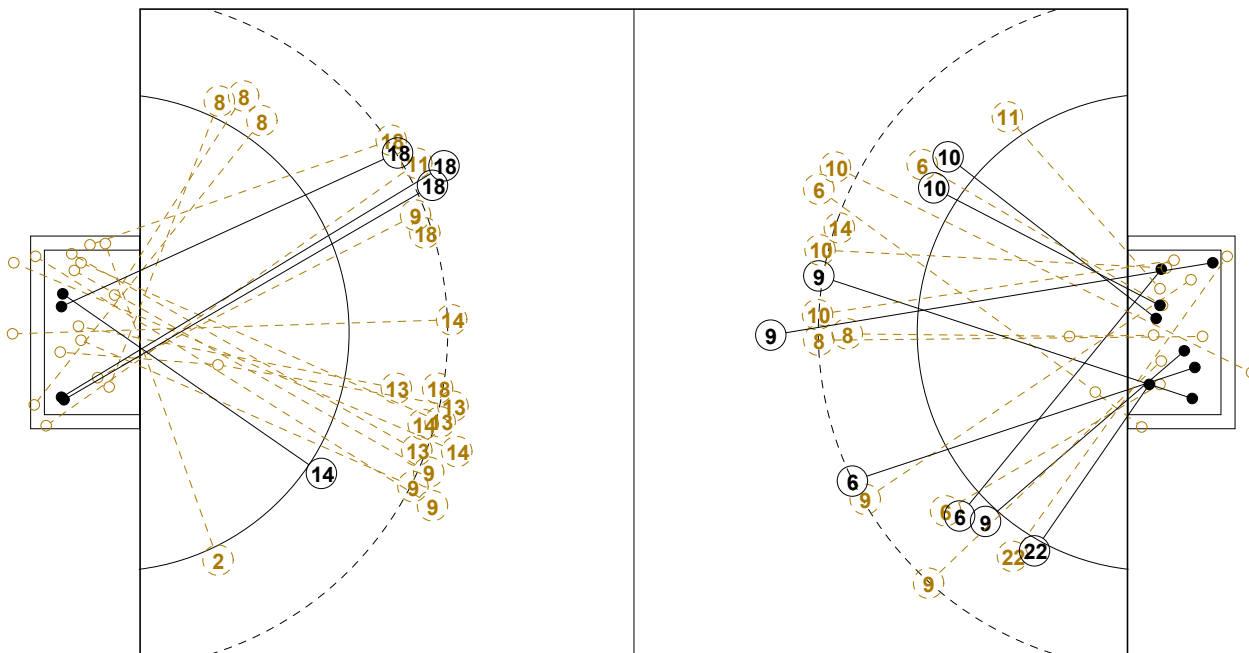

IV WOMEN'S YOUTH WORLD CHAMPIONSHIP IN MNE PICTORIAL MATCH STATISTICS

ROUND 6

MATCH 33

120816033-21-1/1

1st Half
5 : 10

2nd Half
21 : 13

IV WOMEN'S YOUTH WORLD CHAMPIONSHIP IN MNE

INDV/TEAM MATCH STATISTICS