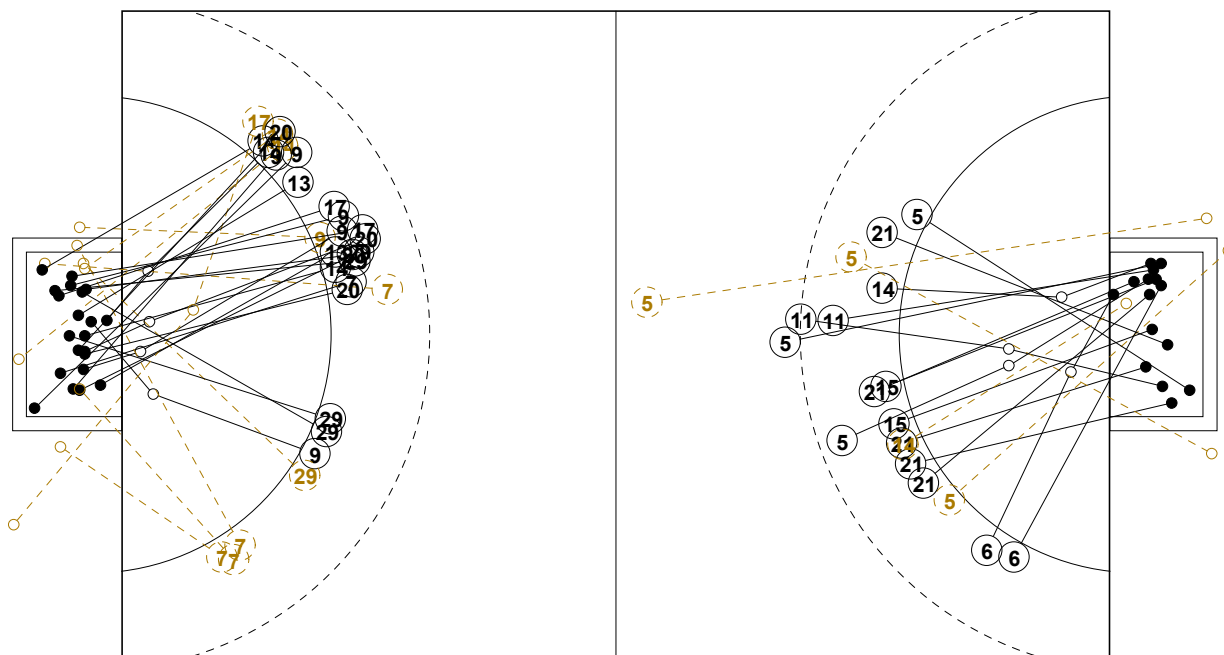

IV WOMEN'S YOUTH WORLD CHAMPIONSHIP IN MNE PICTORIAL MATCH STATISTICS

ROUND 6

MATCH 38

120816038-21-1/1

1st Half
19 : 21

2nd Half
46 : 37

IV WOMEN'S YOUTH WORLD CHAMPIONSHIP IN MNE

INDV/TEAM MATCH STATISTICS