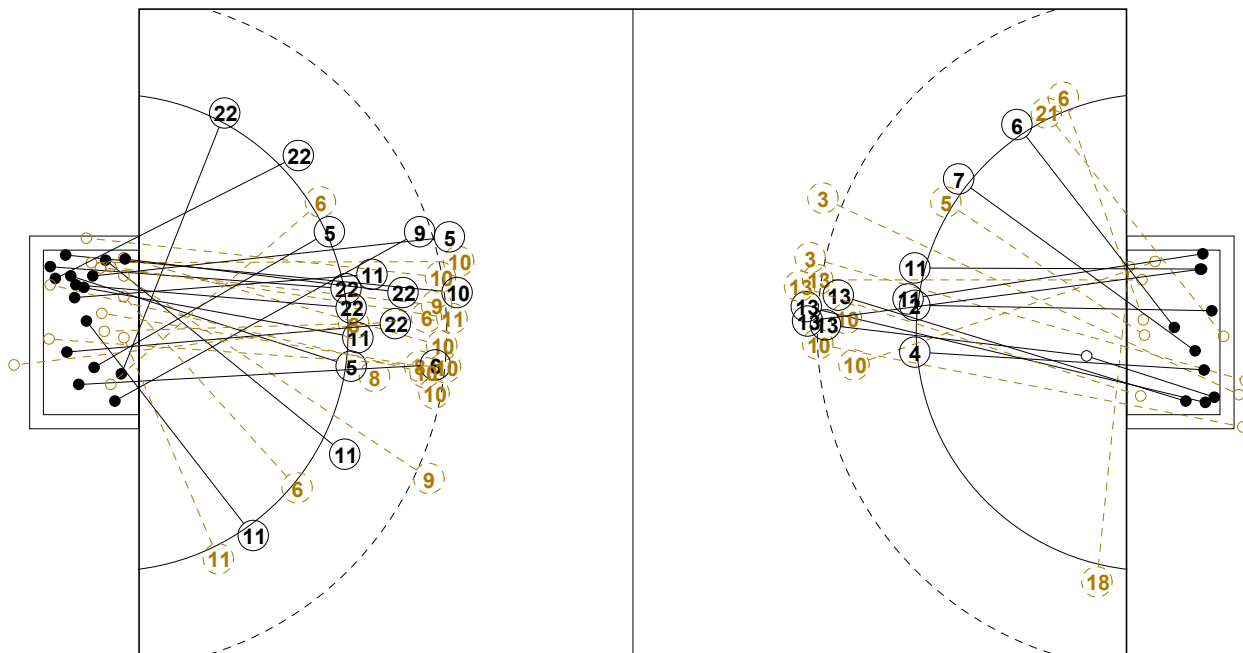

IV WOMEN'S YOUTH WORLD CHAMPIONSHIP IN MNE PICTORIAL MATCH STATISTICS

ROUND 2

MATCH 9

120816009-21-1/1