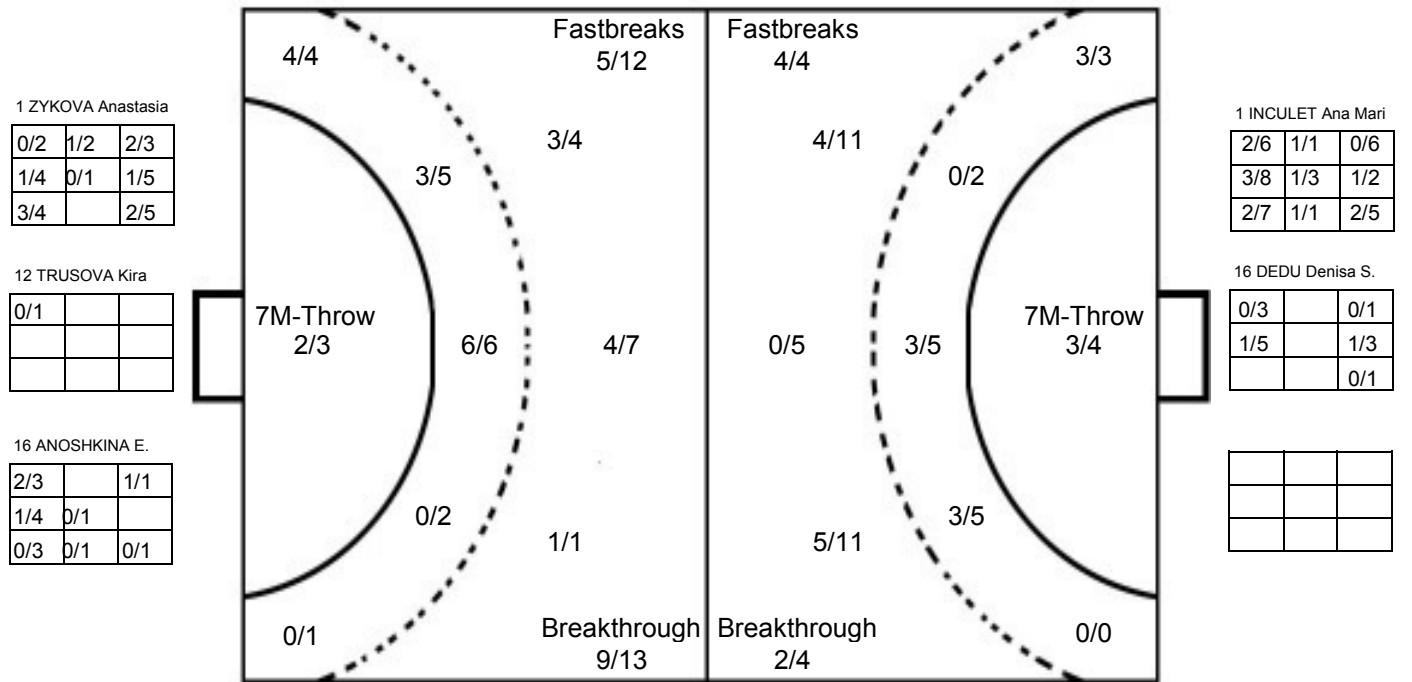

IV WOMEN'S YOUTH WORLD CHAMPIONSHIP IN MNE

MATCH SHOT REPORT

ROUND 6

MATCH 35

120816035-41-1/1

RUSSIA

Table with 2 rows and 8 columns of player statistics for Russia, including names like Zykova Anastasia, Chernova E., etc.