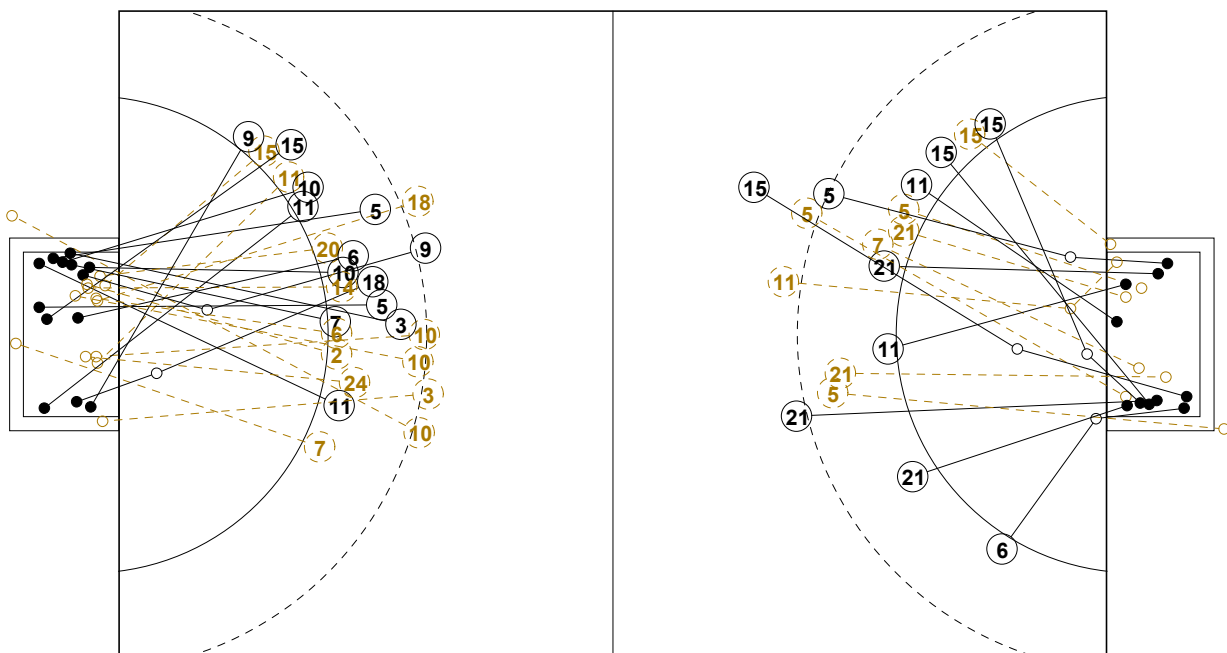

IV WOMEN'S YOUTH WORLD CHAMPIONSHIP IN MNE PICTORIAL MATCH STATISTICS

ROUND 1

MATCH 5

120816005-21-1/1

1st Half
9 : 24

2nd Half
38 : 21

IV WOMEN'S YOUTH WORLD CHAMPIONSHIP IN MNE

INDV/TEAM MATCH STATISTICS