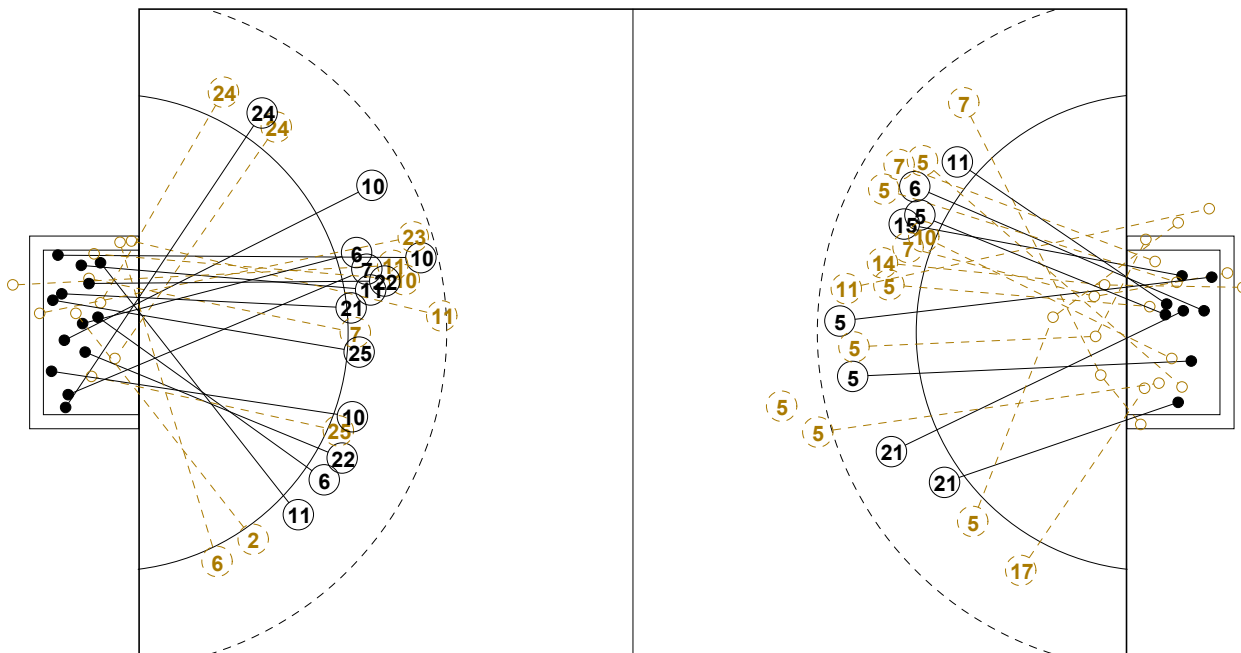

IV WOMEN'S YOUTH WORLD CHAMPIONSHIP IN MNE PICTORIAL MATCH STATISTICS

ROUND 2

MATCH 13

120816013-21-1/1

1st Half
14 : 8

2nd Half
13 : 29

IV WOMEN'S YOUTH WORLD CHAMPIONSHIP IN MNE

INDV/TEAM MATCH STATISTICS