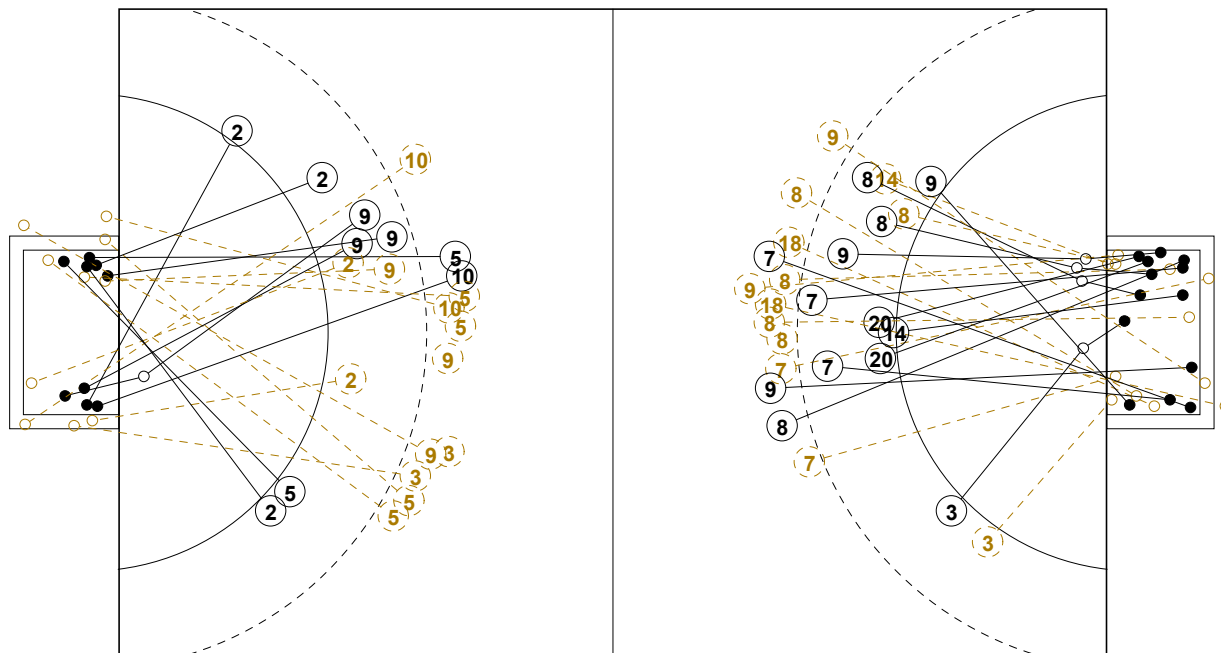

IV WOMEN'S YOUTH WORLD CHAMPIONSHIP IN MNE PICTORIAL MATCH STATISTICS

ROUND 4

MATCH 23

120816023-21-1/1

1st Half
9 : 14

2nd Half
22 : 25

IV WOMEN'S YOUTH WORLD CHAMPIONSHIP IN MNE

INDV/TEAM MATCH STATISTICS