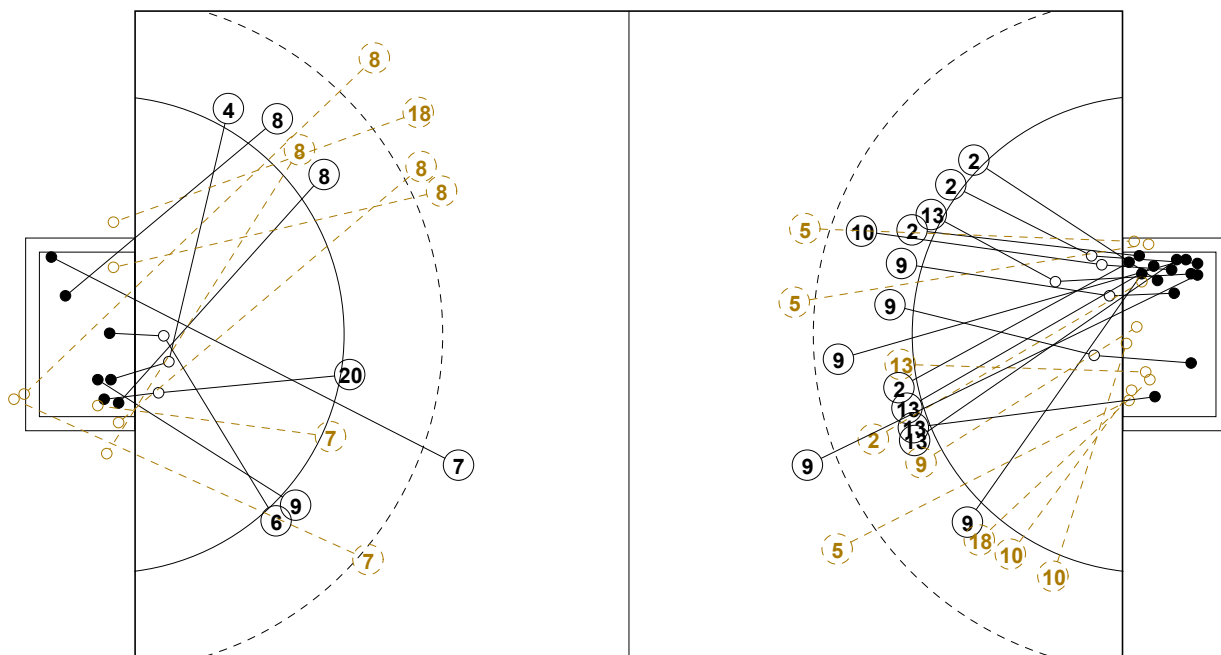

IV WOMEN'S YOUTH WORLD CHAMPIONSHIP IN MNE PICTORIAL MATCH STATISTICS

ROUND 4

MATCH 23

120816023-21-1/1

1st Half
9 : 14

2nd Half
22 : 25

IV WOMEN'S YOUTH WORLD CHAMPIONSHIP IN MNE

INDV/TEAM MATCH STATISTICS