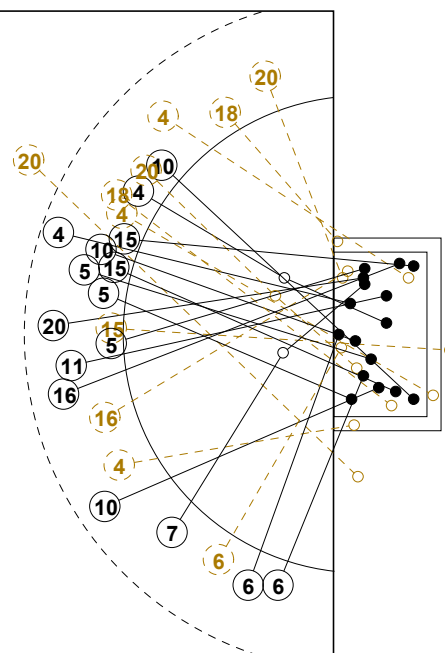

1st Half
15 : 6