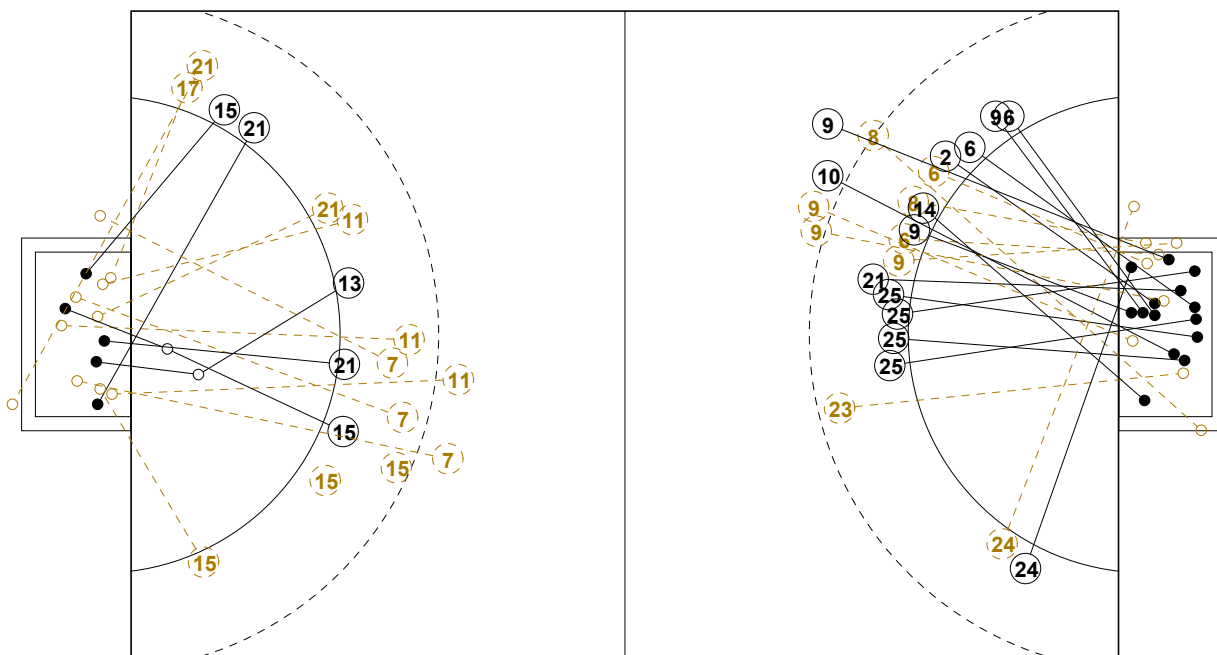

IV WOMEN'S YOUTH WORLD CHAMPIONSHIP IN MNE PICTORIAL MATCH STATISTICS

ROUND 2

MATCH 13

120816013-21-1/1

1st Half
14 : 8

2nd Half
13 : 29

IV WOMEN'S YOUTH WORLD CHAMPIONSHIP IN MNE

INDV/TEAM MATCH STATISTICS