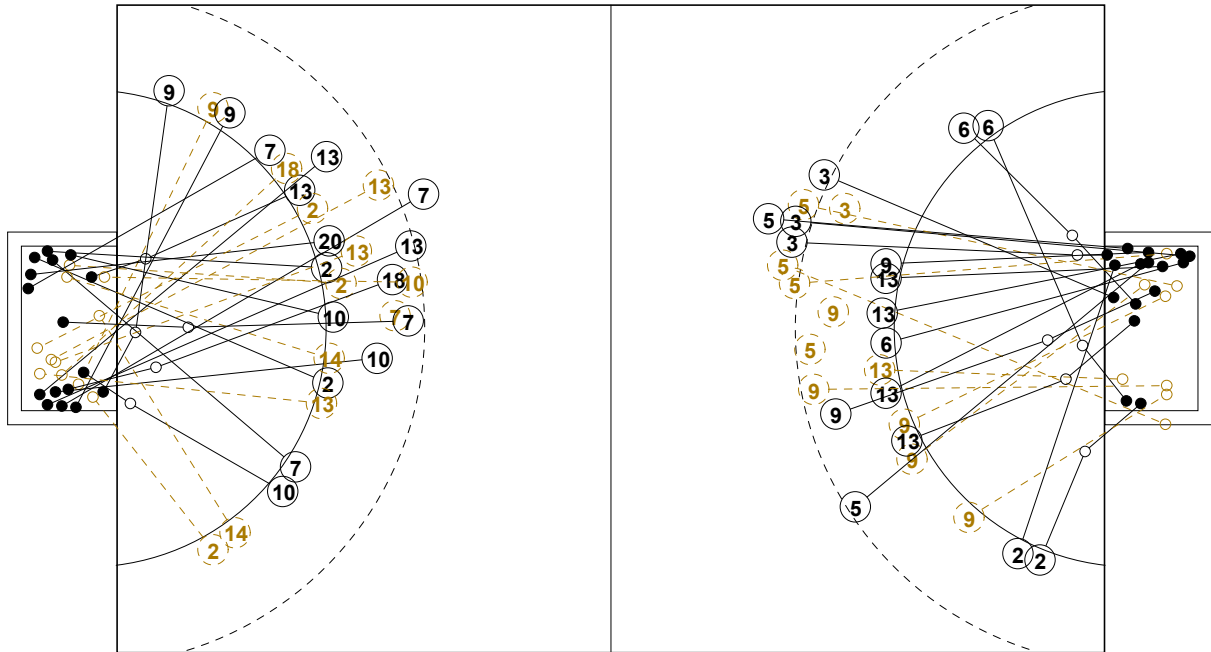

IV WOMEN'S YOUTH WORLD CHAMPIONSHIP IN MNE PICTORIAL MATCH STATISTICS

ROUND 6

MATCH 35

120816035-21-1/1