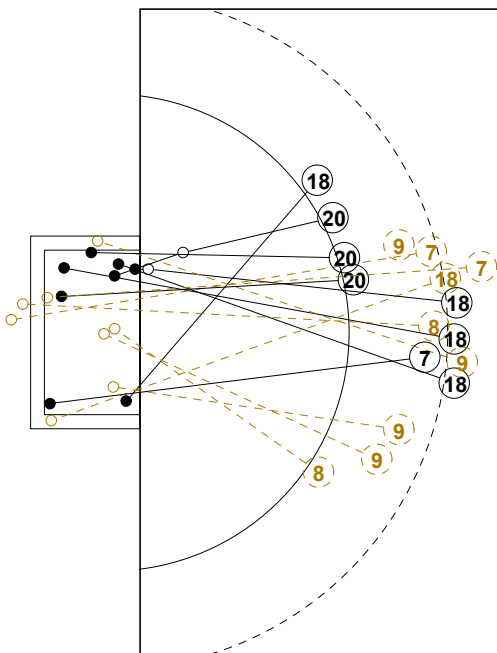

IV WOMEN'S YOUTH WORLD CHAMPIONSHIP IN MNE PICTORIAL MATCH STATISTICS

ROUND 3

MATCH 18

120816018-21-1/1