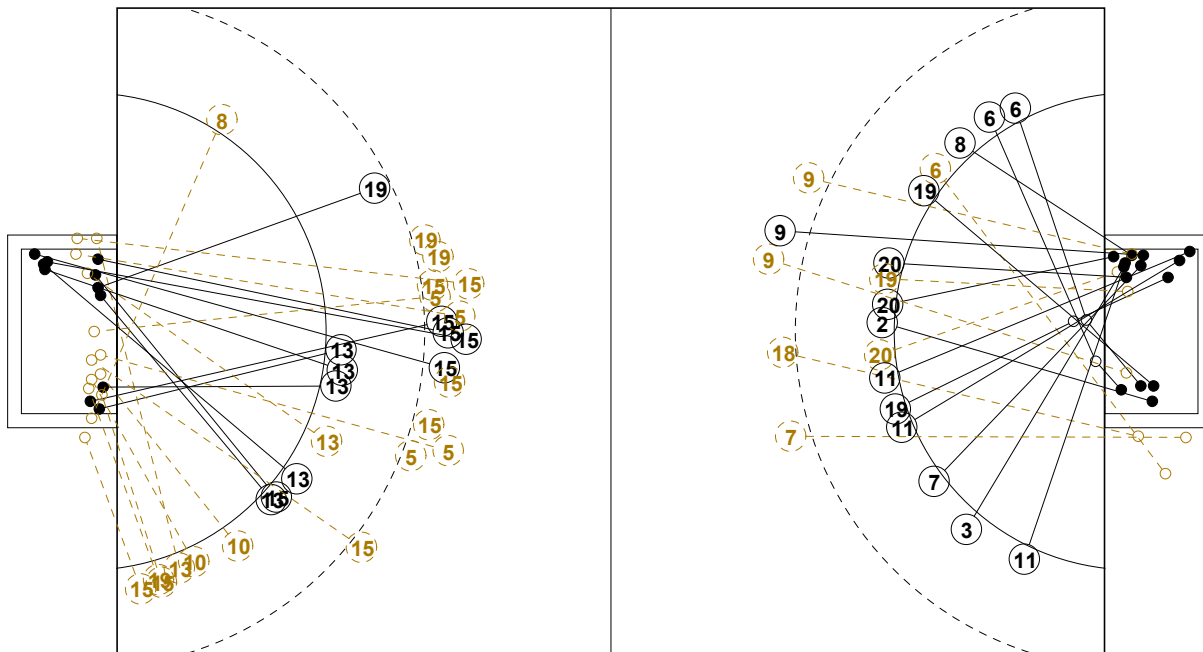

IV WOMEN'S YOUTH WORLD CHAMPIONSHIP IN MNE PICTORIAL MATCH STATISTICS

ROUND 1

MATCH 4

120816004-21-1/1

1st Half
22 : 13

2nd Half
26 : 37

IV WOMEN'S YOUTH WORLD CHAMPIONSHIP IN MNE
INDV/TEAM MATCH STATISTICS