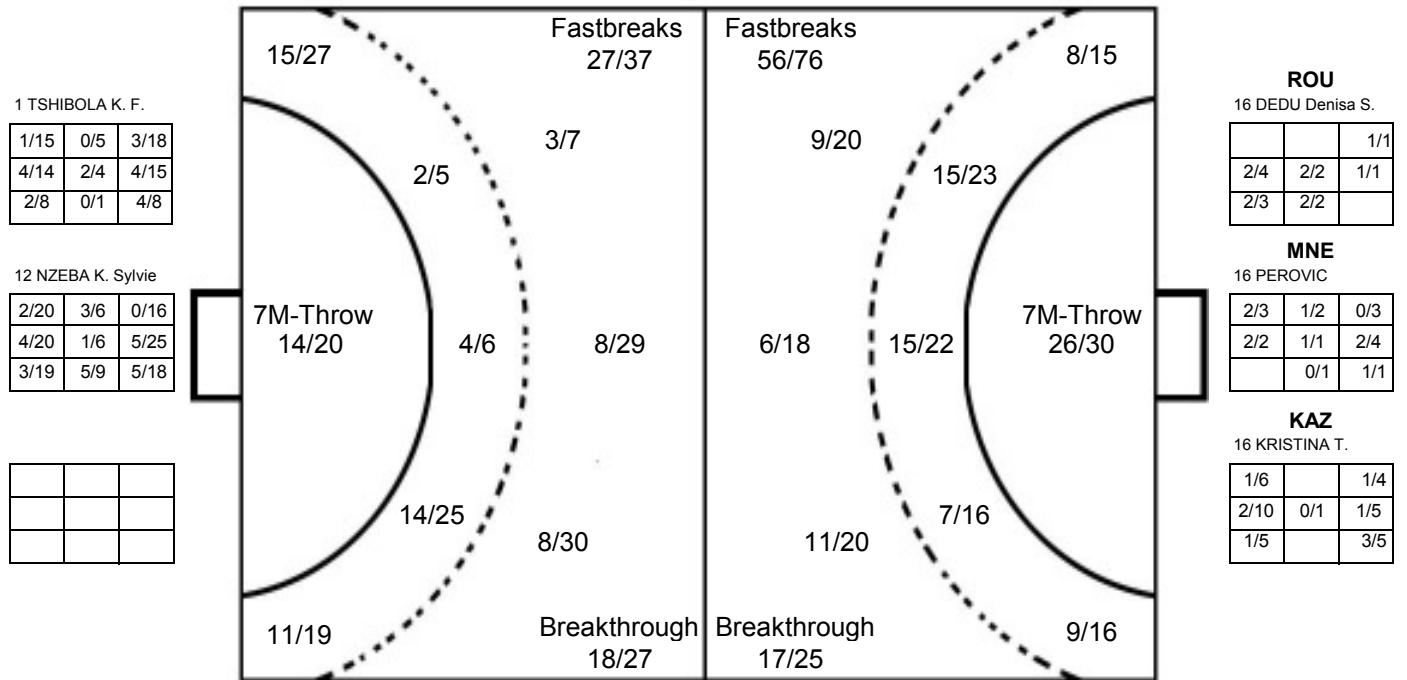

IV WOMEN'S YOUTH WORLD CHAMPIONSHIP IN MNE

TOTAL SHOT REPORT

UP TO MATCH 54

120816054-42-1/1

D.R.CONGO

Table of player statistics for D.R. CONGO, including names like TSHIBOLA K. F., NDAMPIA K. Marie, LUSAMBA M. Salva, etc., and their respective shot counts.