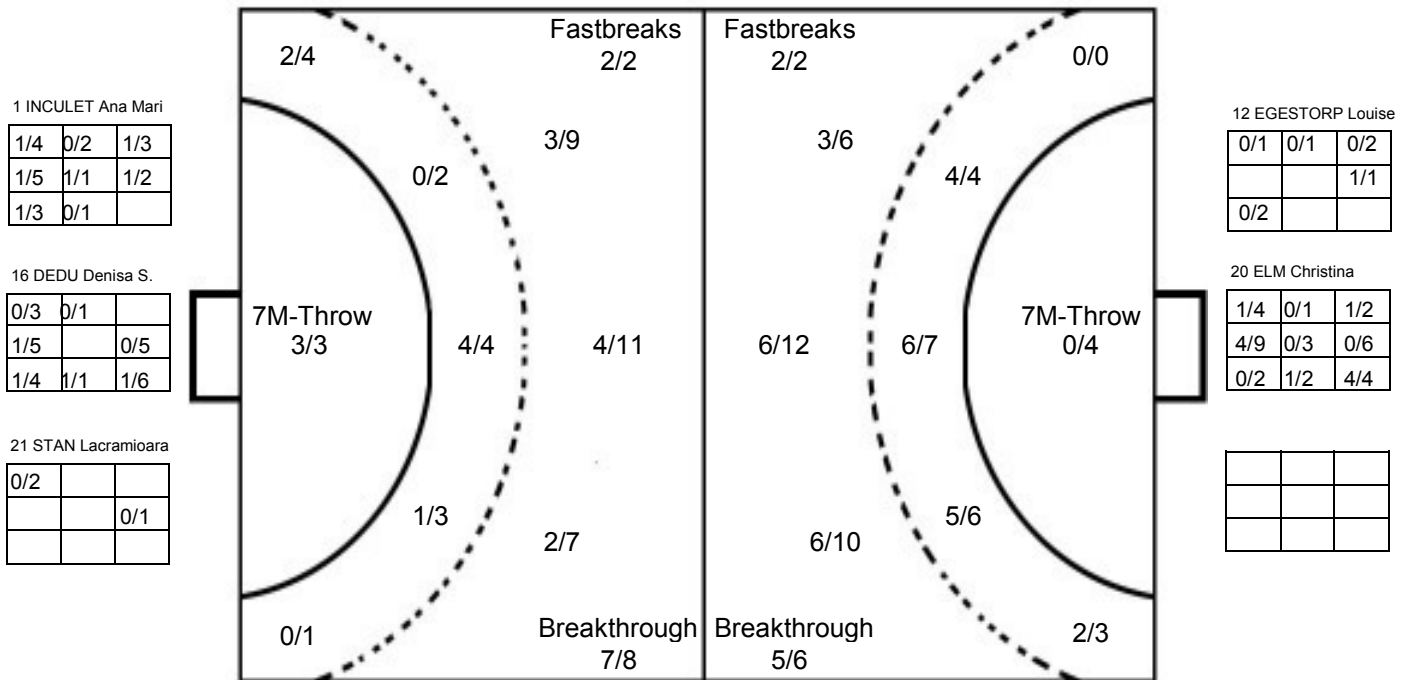

IV WOMEN'S YOUTH WORLD CHAMPIONSHIP IN MNE

MATCH SHOT REPORT

ROUND 9

MATCH 59

120816059-41-1/1

ROMANIA

1 INCULET Ana Mari	2 TANASIE Ana M.	3 TIRON Bianca E.	5 PERIANU Gabriela	6 GAVRILA Alexandr	7 AGAPE Victoria	8 CONSTANTINESCU	9 PRICOPI Andreea
	1 1	1 1	1				1
	1	1				4	2 1
	1		2				1
Post - 0 Miss - 0 Block - 0	Post - 0 Miss - 1 Block - 0	Post - 0 Miss - 1 Block - 1	Post - 2 Miss - 0 Block - 0	Post - 1 Miss - 0 Block - 0	Post - 0 Miss - 0 Block - 0	Post - 0 Miss - 2 Block - 1	Post - 0 Miss - 0 Block - 2
10 POPA Laura P.	11 CIOCA Angela	13 SAFTA Nicoleta	15 CIRJAN Roxana D.	16 DEDU Denisa S.	17 CICIC Maria E.	18 ORSIVSCHI A. M.	21 STAN Lacramioara
	1	1 1					
	1	1 1				1	
		1					
Post - 0 Miss - 0 Block - 1	Post - 0 Miss - 0 Block - 0	Post - 0 Miss - 0 Block - 0	Post - 0 Miss - 1 Block - 0	Post - 0 Miss - 0 Block - 0	Post - 0 Miss - 0 Block - 0	Post - 1 Miss - 0 Block - 0	Post - 0 Miss - 0 Block - 0

DENMARK

2 NIELSEN Matilde	6 KYNDBAL Freja co	7 MEYER Annika	8 HANSEN Anne mett	9 JENSEN Rikke	10 OFFENDAL Nadia	11 HAUGSTED Line	12 EGESTORP Louise
	1 1		2		2		
		2 3	1	1	2 1	1	
		1 2	1		1		
Post - 0 Miss - 0 Block - 0	Post - 0 Miss - 0 Block - 0	Post - 0 Miss - 0 Block - 0	Post - 0 Miss - 0 Block - 0	Post - 0 Miss - 1 Block - 0	Post - 0 Miss - 1 Block - 2	Post - 1 Miss - 1 Block - 1	Post - 0 Miss - 0 Block - 0
14 AASKOV Louise	18 TRANBORG Mette	20 ELM Christina	21 STORGAARD	22 BLICHERT TOFT	23 JENSEN Nadja L.	24 OLSEN Sofie	25 WERNGREEN
	3 1			1 1	1		
					1	1	
	1 2		1				1 1
Post - 0 Miss - 0 Block - 0	Post - 0 Miss - 1 Block - 0	Post - 0 Miss - 0 Block - 0	Post - 0 Miss - 0 Block - 0	Post - 0 Miss - 0 Block - 0	Post - 0 Miss - 0 Block - 0	Post - 0 Miss - 3 Block - 0	Post - 0 Miss - 0 Block - 0