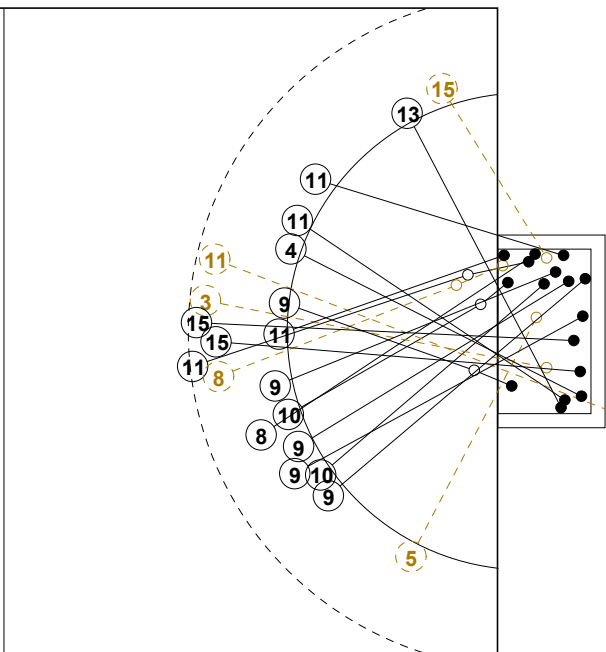

ANG 7M

2nd Half
30 : 35

IV WOMEN'S YOUTH WORLD CHAMPIONSHIP IN MNE

INDV/TEAM MATCH STATISTICS

OFFICIAL
HANDBALL
YOUTH WOMEN

PLACE 15-16
ROUND 8

GROUP X
MATCH 53

120816053-14-1/2
Bar
24/08/2012 16:00