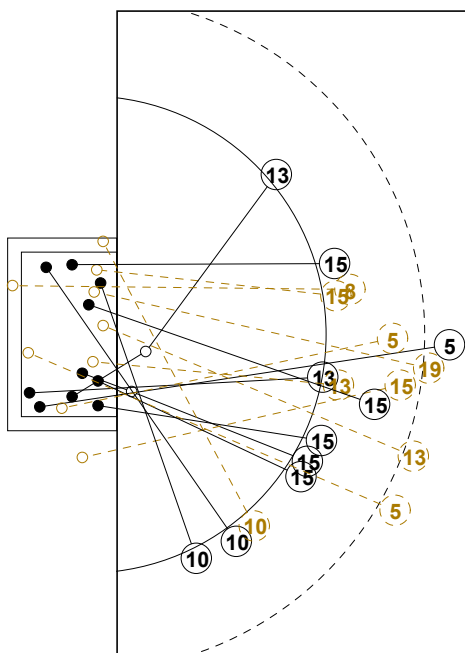

IV WOMEN'S YOUTH WORLD CHAMPIONSHIP IN MNE PICTORIAL MATCH STATISTICS

ROUND 4

MATCH 24

120816024-21-1/1

1st Half
10 : 15

2nd Half
27 : 27

IV WOMEN'S YOUTH WORLD CHAMPIONSHIP IN MNE

INDV/TEAM MATCH STATISTICS