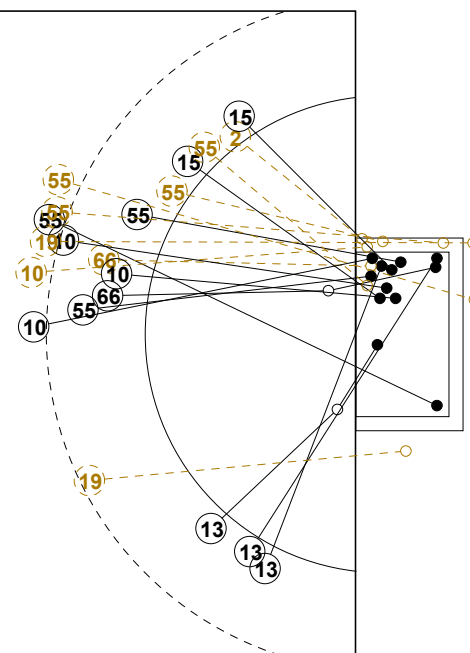

IV WOMEN'S YOUTH WORLD CHAMPIONSHIP IN MNE PICTORIAL MATCH STATISTICS

ROUND 1

MATCH 6

120816006-21-1/1

1st Half
13 : 16

2nd Half
29 : 25

IV WOMEN'S YOUTH WORLD CHAMPIONSHIP IN MNE

INDV/TEAM MATCH STATISTICS