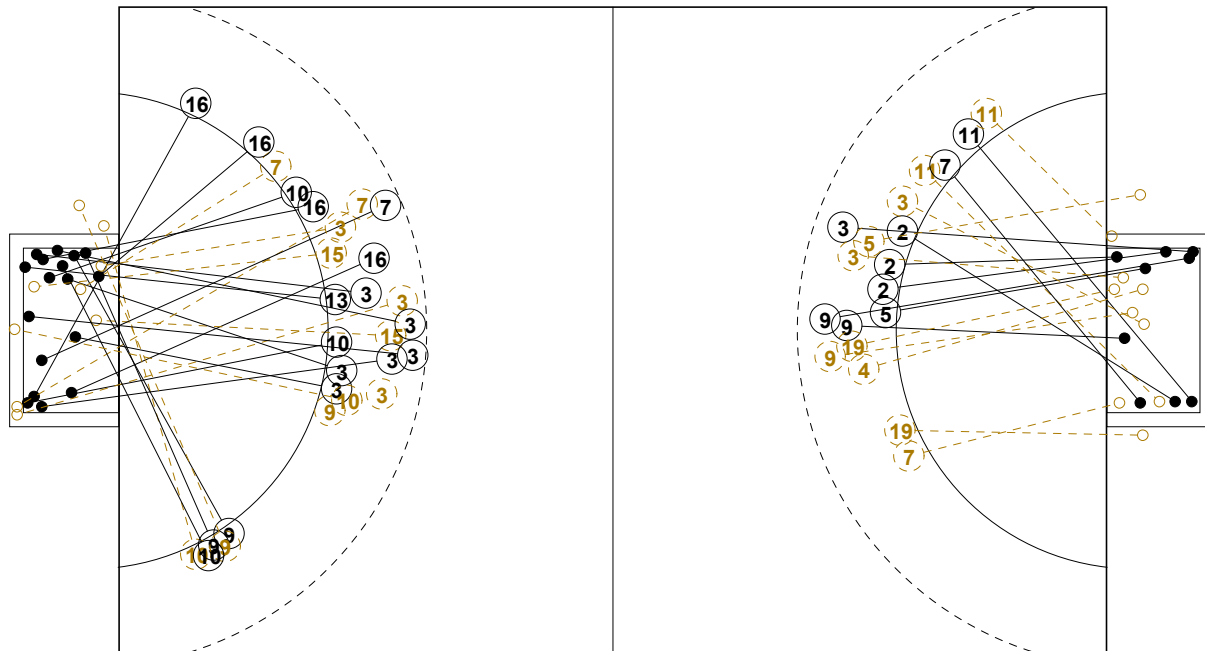

IV WOMEN'S YOUTH WORLD CHAMPIONSHIP IN MNE PICTORIAL MATCH STATISTICS

ROUND 1

MATCH 7

120816007-21-1/1

1st Half
18 : 10

2nd Half
26 : 29

IV WOMEN'S YOUTH WORLD CHAMPIONSHIP IN MNE

INDV/TEAM MATCH STATISTICS