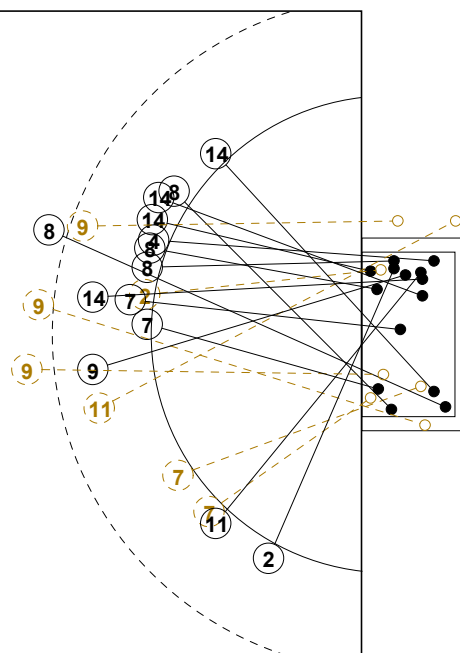

IV WOMEN'S YOUTH WORLD CHAMPIONSHIP IN MNE PICTORIAL MATCH STATISTICS

ROUND 4

MATCH 24

120816024-21-1/1

1st Half
10 : 15

2nd Half
27 : 27

IV WOMEN'S YOUTH WORLD CHAMPIONSHIP IN MNE

INDV/TEAM MATCH STATISTICS