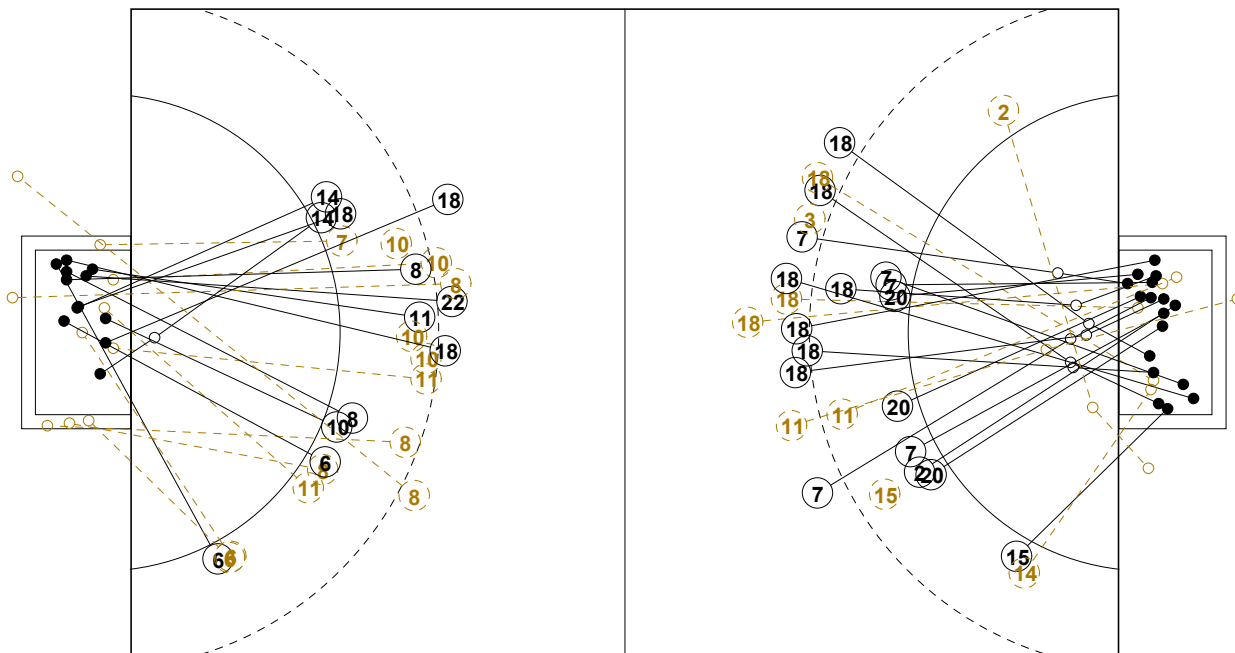

IV WOMEN'S YOUTH WORLD CHAMPIONSHIP IN MNE PICTORIAL MATCH STATISTICS

ROUND 6

MATCH 37

120816037-21-1/1