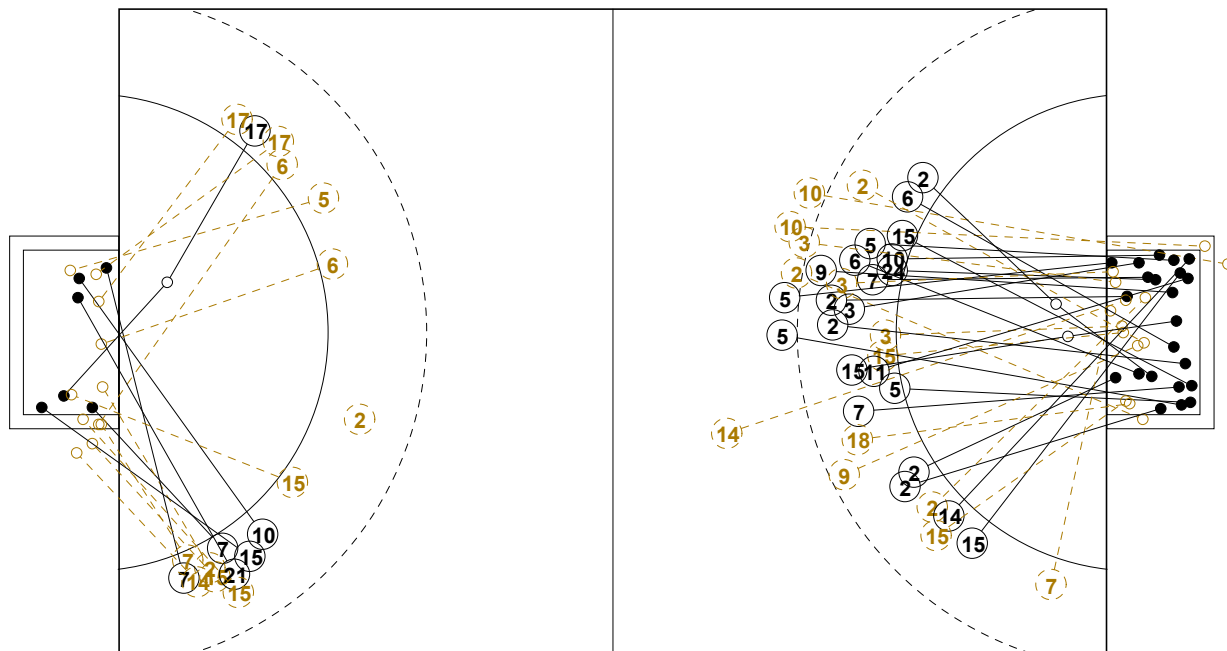

IV WOMEN'S YOUTH WORLD CHAMPIONSHIP IN MNE PICTORIAL MATCH STATISTICS

ROUND 1

MATCH 5

120816005-21-1/1

1st Half
9 : 24

2nd Half
38 : 21

IV WOMEN'S YOUTH WORLD CHAMPIONSHIP IN MNE

INDV/TEAM MATCH STATISTICS