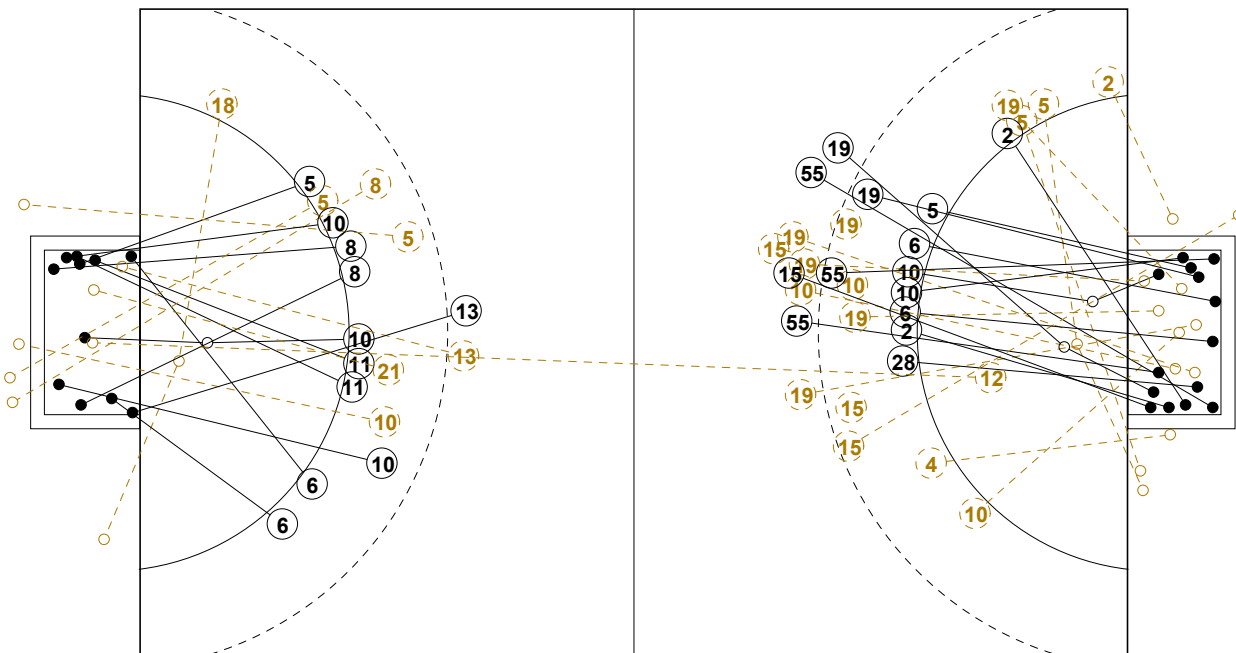

IV WOMEN'S YOUTH WORLD CHAMPIONSHIP IN MNE PICTORIAL MATCH STATISTICS

ROUND 8

MATCH 54

120816054-21-1/1