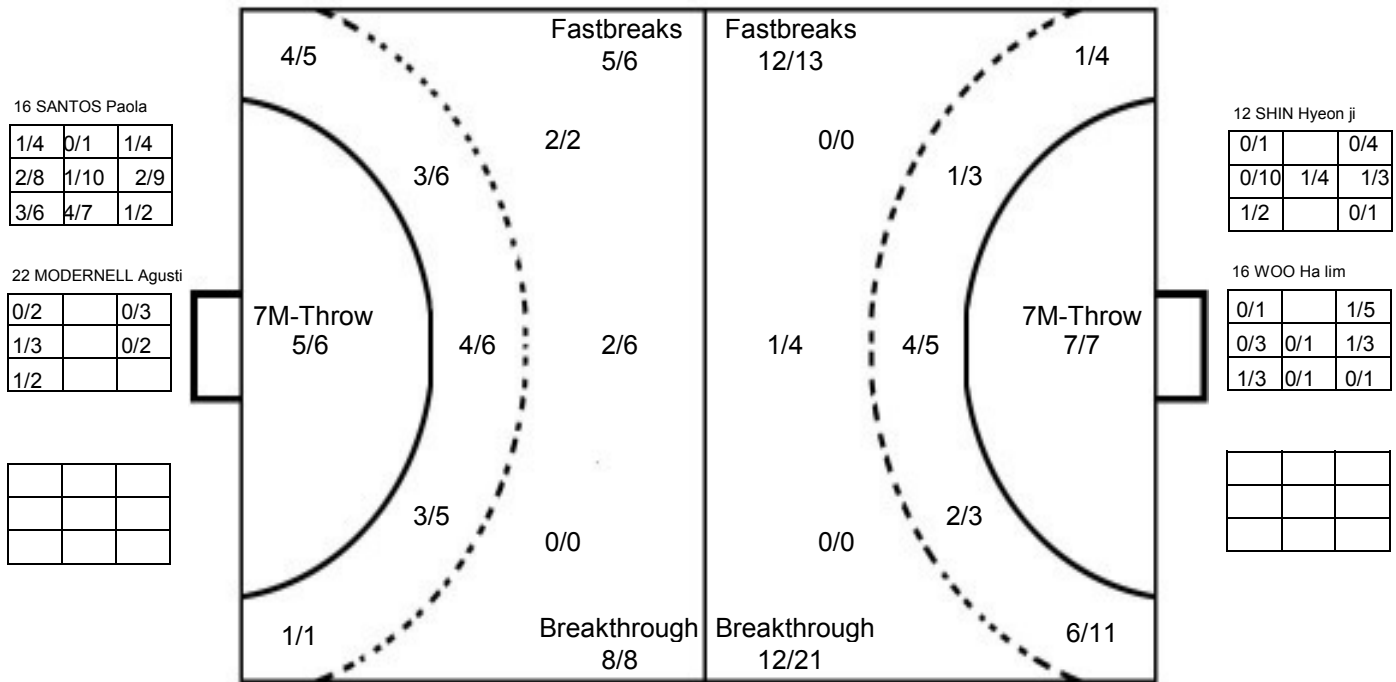

IV WOMEN'S YOUTH WORLD CHAMPIONSHIP IN MNE
MATCH SHOT REPORT

ROUND 6

MATCH 38

120816038-41-1/1

URUGUAY

2 DUTTO Elena	5 SCARRONE Alejand	6 VAZQUEZ Camila	7 MAZZA Micaela	8 CORBO Camila	10 SUAREZ Florencia	11 ROSAS Rossina	13 BAZ Eugenia
	1 4					2 1	
	4 1 2	1					
		2					
Post - 0 Miss - 0 Block - 0	Post - 1 Miss - 3 Block - 0	Post - 0 Miss - 0 Block - 0	Post - 0 Miss - 0 Block - 0	Post - 0 Miss - 0 Block - 0	Post - 0 Miss - 0 Block - 0	Post - 0 Miss - 0 Block - 0	Post - 0 Miss - 0 Block - 0
14 INVERNIZZI Maria	15 BERASAIN Ana	16 SANTOS Paola	17 CASTILLO Maria p	21 BARREIRO Camila	22 MODERNELL		
	1 1						
1	2 2			3 1 1			
				1			
Post - 0 Miss - 0 Block - 0	Post - 2 Miss - 1 Block - 0	Post - 0 Miss - 0 Block - 0	Post - 0 Miss - 0 Block - 0	Post - 0 Miss - 1 Block - 0	Post - 0 Miss - 0 Block - 0		