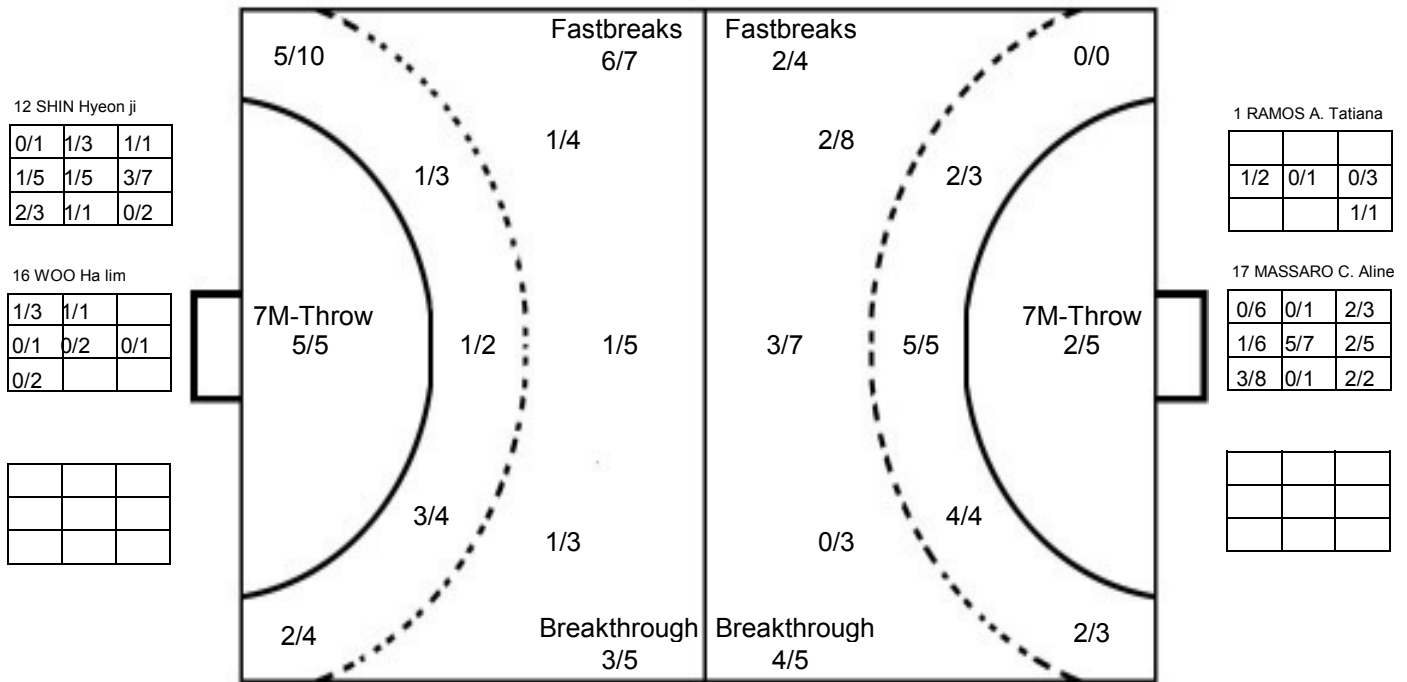

IV WOMEN'S YOUTH WORLD CHAMPIONSHIP IN MNE

MATCH SHOT REPORT

ROUND 7

MATCH 46

120816046-41-1/1

KOREA

4 KIM Ji sun [ ] [ ] [ ] [ ] [ ] [ ] [ ] [ ] [ ] Post - 0 Miss - 0 Block - 0	5 EOM Ji hee [ ] [ ] [ ] [ ] [ ] [ ] [ ] [ ] [ ] Post - 0 Miss - 0 Block - 0	7 KIM Su jeong 1 1 1 2 3 1 Post - 1 Miss - 1 Block - 0	8 KANG Eun hye [ ] [ ] [ ] [ ] [ ] [ ] [ ] [ ] [ ] Post - 0 Miss - 0 Block - 0	9 HAN Seung mi [ ] [ ] [ ] 1 2 [ ] [ ] [ ] Post - 0 Miss - 0 Block - 0	11 KANG Da hye [ ] [ ] [ ] [ ] [ ] [ ] 1 Post - 0 Miss - 0 Block - 0	12 SHIN Hyeon ji [ ] [ ] [ ] [ ] [ ] [ ] [ ] [ ] [ ] Post - 0 Miss - 0 Block - 0	13 KIM Jung eun [ ] [ ] [ ] [ ] [ ] [ ] 1 Post - 1 Miss - 0 Block - 1
14 SEO Min ji [ ] [ ] [ ] [ ] [ ] 1 1 Post - 0 Miss - 0 Block - 0	16 WOO Ha lim [ ] [ ] [ ] [ ] [ ] [ ] [ ] [ ] [ ] Post - 0 Miss - 0 Block - 0	17 KIM Sang mi 1 2 1 [ ] [ ] [ ] Post - 1 Miss - 0 Block - 0	19 KIM Hye jin [ ] [ ] [ ] [ ] [ ] [ ] [ ] [ ] [ ] Post - 0 Miss - 0 Block - 0	20 JEON You yeong 2 1 1 1 Post - 0 Miss - 0 Block - 0	22 HAN Da som [ ] [ ] [ ] [ ] [ ] [ ] [ ] [ ] [ ] Post - 0 Miss - 0 Block - 0	27 SHIN Min ji [ ] [ ] [ ] 2 [ ] [ ] [ ] Post - 0 Miss - 0 Block - 0	29 CHOI Su ji [ ] [ ] [ ] [ ] [ ] [ ] 1 Post - 0 Miss - 0 Block - 1

BRAZIL

1 RAMOS A. Tatiana [ ] [ ] [ ] [ ] [ ] [ ] [ ] [ ] [ ] Post - 0 Miss - 0 Block - 0	2 KELLER M. Nadyne [ ] [ ] [ ] 1 2 1 [ ] [ ] [ ] Post - 0 Miss - 0 Block - 0	3 SANTIAGO T. [ ] [ ] [ ] [ ] [ ] [ ] [ ] [ ] [ ] Post - 0 Miss - 0 Block - 0	4 MATEUS Renata [ ] [ ] [ ] [ ] [ ] [ ] [ ] [ ] [ ] Post - 0 Miss - 0 Block - 0	5 ANDRADE M. Jade [ ] [ ] [ ] [ ] [ ] [ ] [ ] [ ] [ ] Post - 0 Miss - 0 Block - 0	6 MARTINS Tauani [ ] [ ] [ ] [ ] [ ] [ ] [ ] [ ] [ ] Post - 0 Miss - 0 Block - 0	7 SANTOS Isabelle [ ] [ ] [ ] [ ] 1 1 1 1 1 Post - 1 Miss - 1 Block - 0	9 DIAS MINTO C. [ ] [ ] [ ] [ ] [ ] [ ] [ ] [ ] [ ] Post - 0 Miss - 0 Block - 0
10 FERREIRA Geici [ ] [ ] [ ] [ ] [ ] [ ] [ ] [ ] [ ] Post - 0 Miss - 0 Block - 0	11 DA SILVA Fabiane [ ] [ ] [ ] 1 1 2 1 [ ] [ ] [ ] Post - 1 Miss - 0 Block - 0	12 DA SILVA Paula [ ] [ ] [ ] [ ] [ ] [ ] [ ] [ ] [ ] Post - 0 Miss - 0 Block - 0	13 COSTA MAIA Ligia 2 1 [ ] [ ] [ ] Post - 1 Miss - 3 Block - 0	14 PFIFFER Paloma [ ] [ ] [ ] 1 1 1 [ ] [ ] [ ] Post - 0 Miss - 0 Block - 0	15 NASCIMENTO V. [ ] [ ] [ ] [ ] [ ] [ ] [ ] [ ] [ ] Post - 0 Miss - 0 Block - 0	17 MASSARO C. Aline [ ] [ ] [ ] [ ] [ ] [ ] [ ] [ ] [ ] Post - 0 Miss - 0 Block - 0	19 PESSOA Gabriela [ ] [ ] [ ] 1 [ ] [ ] [ ] 1 Post - 0 Miss - 1 Block - 1