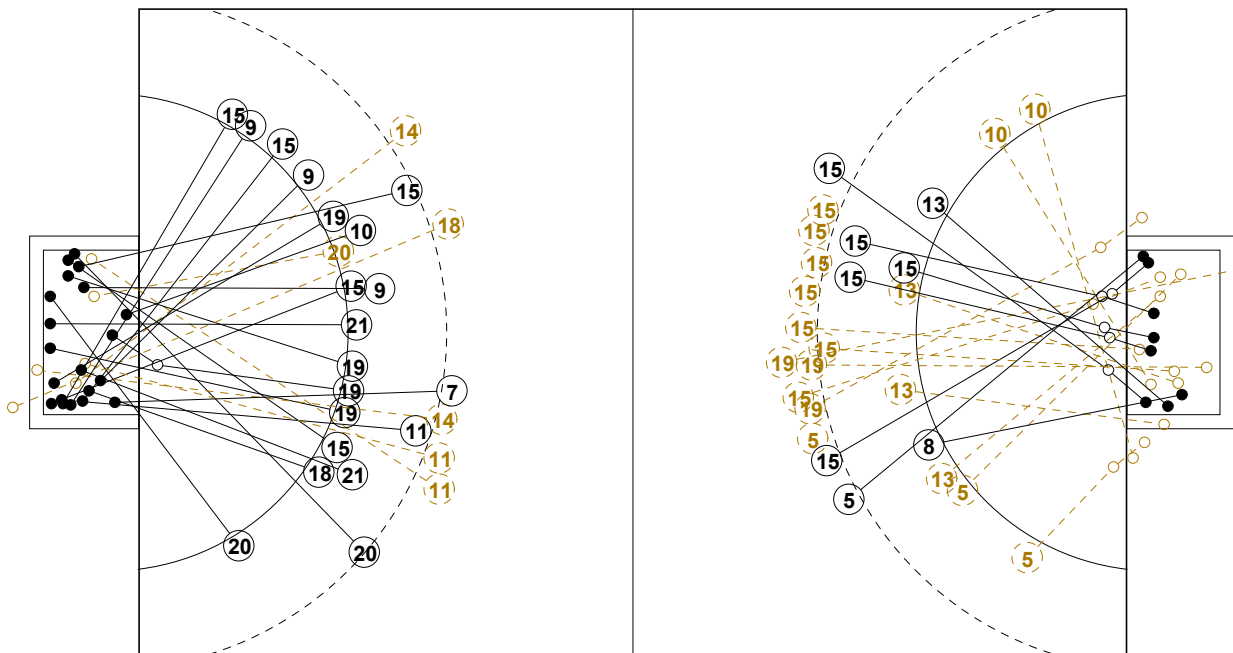

Table Officials:

Statisticians: TOPOVIC Stefan

LACMANOVIC Luka

IV WOMEN'S YOUTH WORLD CHAMPIONSHIP IN MNE PICTORIAL MATCH STATISTICS

ROUND 5

MATCH 30

120816030-21-1/1

1st Half
20 : 10