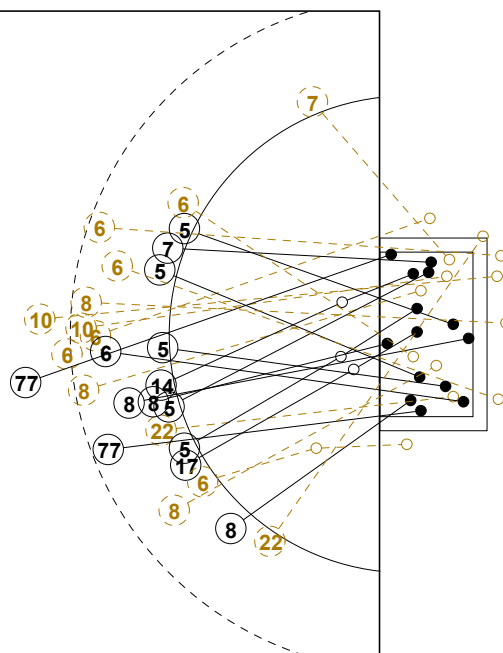

2nd Half
25 : 30