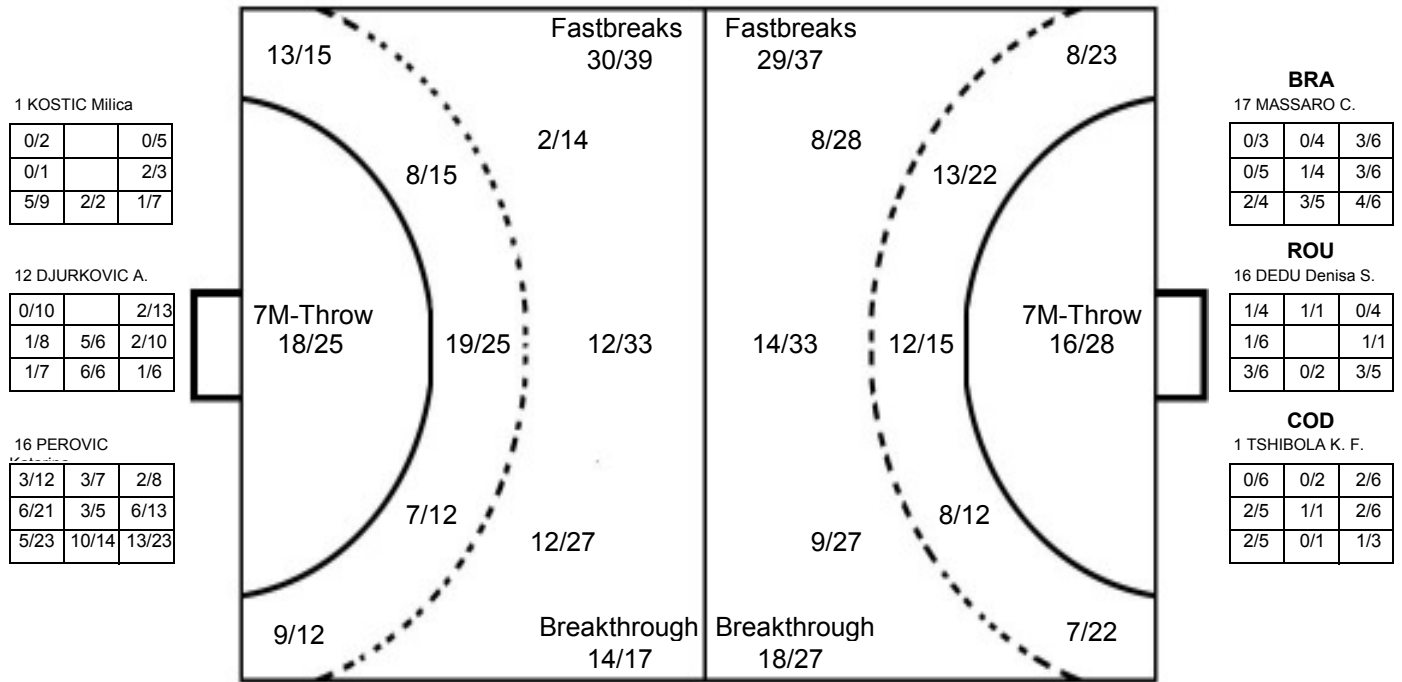

IV WOMEN'S YOUTH WORLD CHAMPIONSHIP IN MNE
TOTAL SHOT REPORT

UP TO MATCH 56

120816056-42-1/1

MONTENEGRO

Table listing player statistics for Montenegro, including names like KOSTIC Milica, RECEVIC Iva, STOJANOVIC A., etc., and their respective shot counts and statistics.

Table listing player statistics for the opponent, including names like IRINA A., PRICOPI Andreea, BETU MVITA Julie, etc., and their respective shot counts and statistics.