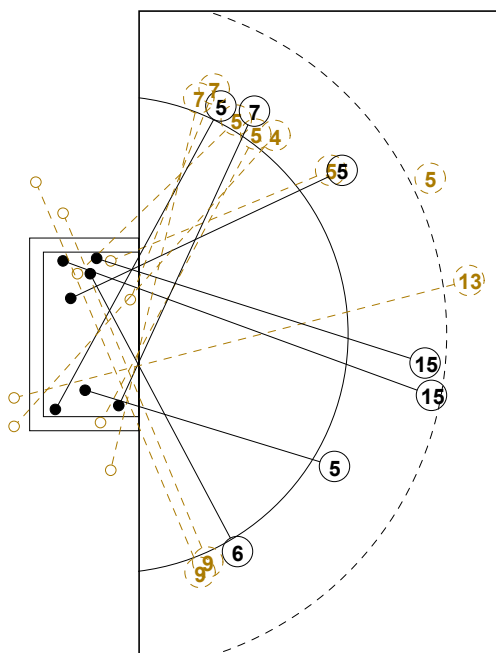

IV WOMEN'S YOUTH WORLD CHAMPIONSHIP IN MNE PICTORIAL MATCH STATISTICS

ROUND 7

MATCH 41

120816041-21-1/1

7M COD

PAR 7M

1st Half
8 : 7

7M PAR