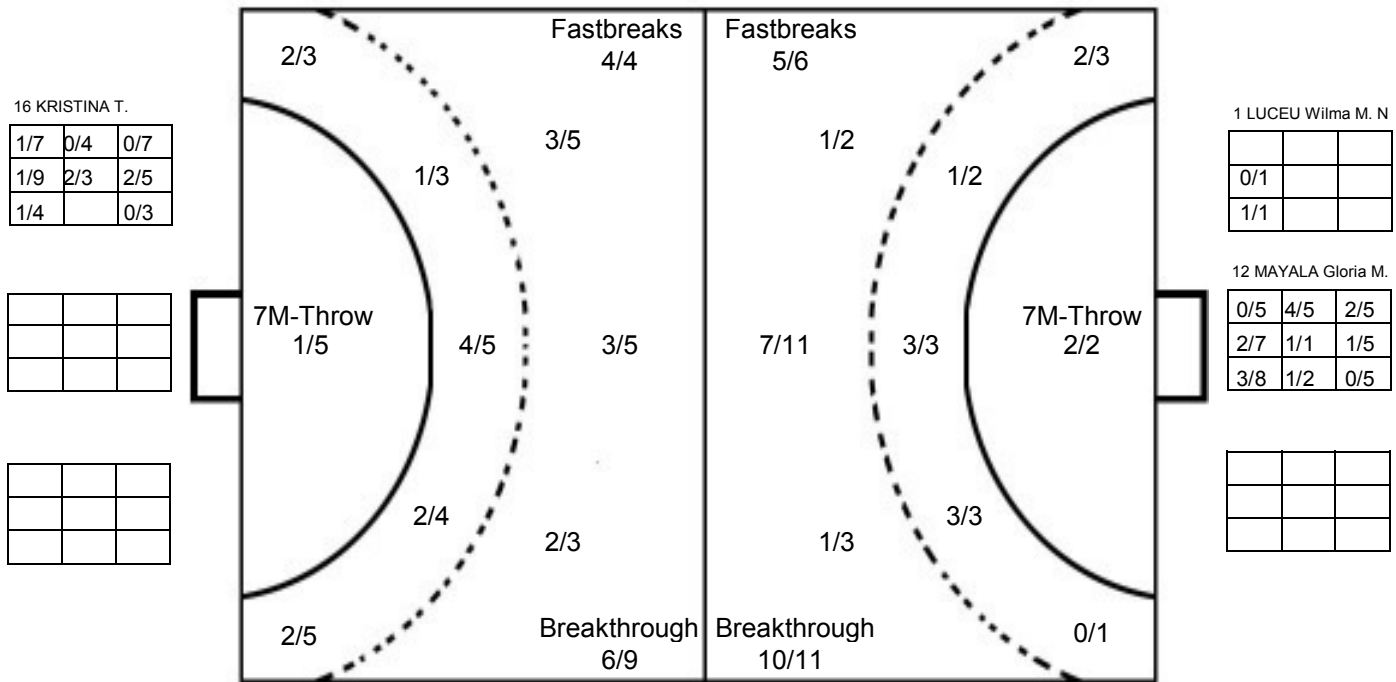

IV WOMEN'S YOUTH WORLD CHAMPIONSHIP IN MNE

MATCH SHOT REPORT

ROUND 8

MATCH 53

120816053-41-1/1

KAZAKHSTAN

5 ALYONA T.	8 ZARINA B.	10 MADINA Sharifova	13 ELSHAT Ukbenova	14 VICTORIYA Titok	15 IRINA A.	16 KRISTINA T.	19 ELVIRA Akhmet
2	1		1		1		1
2					3	2	1
		2		1	3	1	2
		1					2
Post - 0 Miss - 1 Block - 0	Post - 1 Miss - 0 Block - 0	Post - 1 Miss - 0 Block - 0	Post - 0 Miss - 0 Block - 0	Post - 0 Miss - 0 Block - 0	Post - 2 Miss - 1 Block - 0	Post - 0 Miss - 0 Block - 0	Post - 0 Miss - 0 Block - 0

ANGOLA

1 LUCEU Wilma M. N.	2 EDUARDO Giovania	3 CESAR Kassia J.	4 LEITE Teresa F.	5 MARIO Lucelia C.	6 DOMINGOS Stella	7 MACHADO Juliana	8 CANDIDO Nicoló
		1	1			1	1
						1	1
						1	1
Post - 0 Miss - 0 Block - 0	Post - 0 Miss - 0 Block - 0	Post - 0 Miss - 0 Block - 0	Post - 0 Miss - 0 Block - 0	Post - 0 Miss - 0 Block - 0	Post - 0 Miss - 0 Block - 0	Post - 0 Miss - 1 Block - 0	Post - 0 Miss - 1 Block - 0
9 DOMINGOS Voneiti	10 SANTOS Antonia	11 PEMBA Tchesa T.	12 MAYALA Gloria M.	13 VENANCIO Liliana	14 HEBO Delia C. D.	15 HEBO Celma D. D.	
3		1		1		1	
1		2			1	1	
2	1	3			1	1	
	1	1				1	
	1	1					
Post - 0 Miss - 0 Block - 0	Post - 1 Miss - 1 Block - 0	Post - 0 Miss - 1 Block - 0	Post - 0 Miss - 0 Block - 0	Post - 0 Miss - 0 Block - 0	Post - 0 Miss - 0 Block - 0	Post - 0 Miss - 0 Block - 0