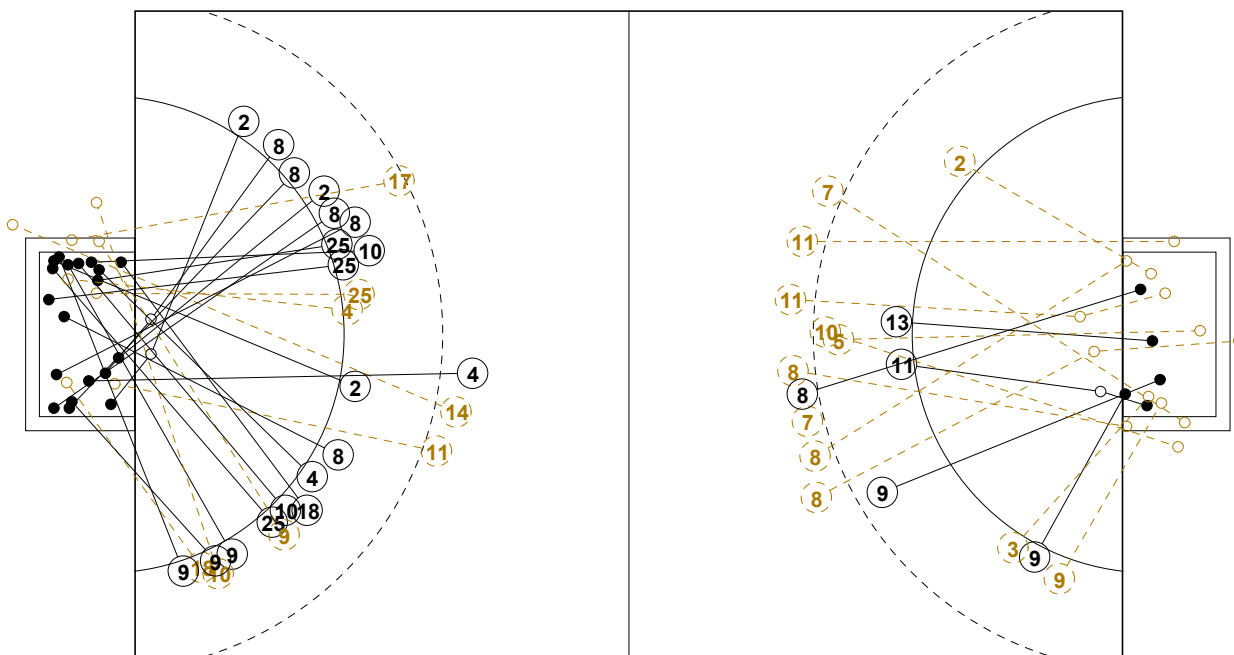

IV WOMEN'S YOUTH WORLD CHAMPIONSHIP IN MNE PICTORIAL MATCH STATISTICS

ROUND 3

MATCH 20

120816020-21-1/1

1st Half
8 : 15

2nd Half
37 : 14

IV WOMEN'S YOUTH WORLD CHAMPIONSHIP IN MNE

INDV/TEAM MATCH STATISTICS