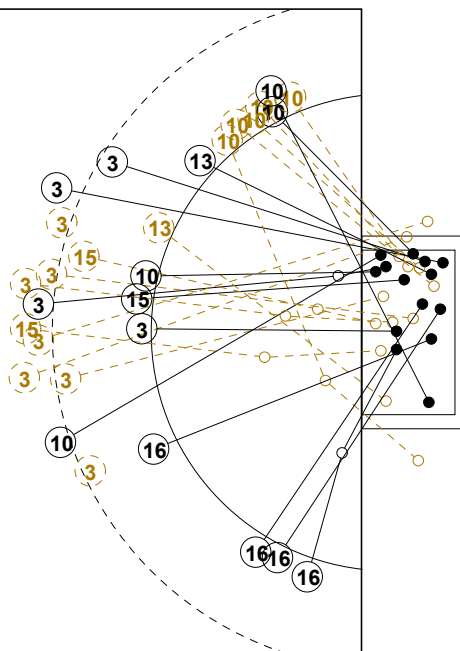

1st Half
15 : 14