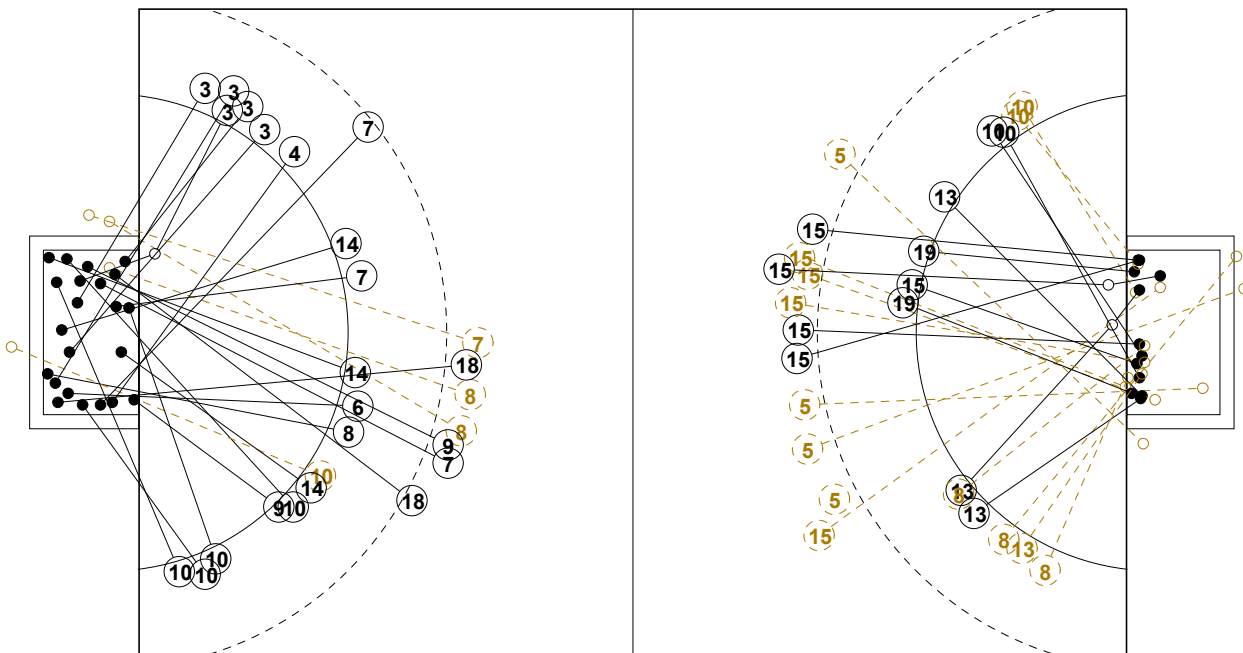

IV WOMEN'S YOUTH WORLD CHAMPIONSHIP IN MNE PICTORIAL MATCH STATISTICS

ROUND 1

MATCH 4

120816004-21-1/1