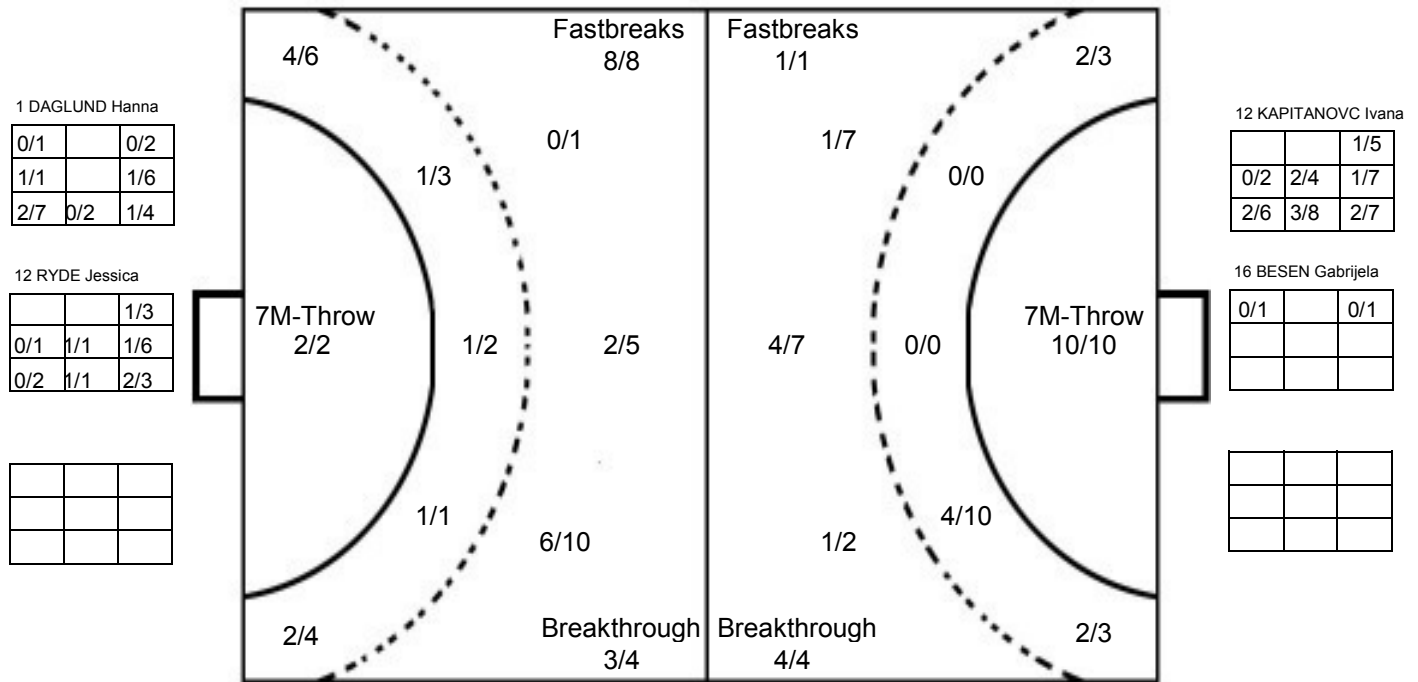

IV WOMEN'S YOUTH WORLD CHAMPIONSHIP IN MNE
MATCH SHOT REPORT

ROUND 1

MATCH 1

120816001-41-1/1

SWEDEN

1 DAGLUND Hanna	2 NORDSTROM Kristi	3 LARSSON Miranda	4 BARROGARD Hanna	5 LINDBERG	7 BERNDSSON Emma	8 GUSTIN Daniela	9 MASSING Mikaela
<table border="1"><tr><td></td><td></td><td></td></tr><tr><td></td><td></td><td>1</td></tr><tr><td></td><td></td><td>1</td></tr><tr><td></td><td></td><td>1</td></tr></table>	<table border="1"><tr><td></td><td></td><td>1</td></tr><tr><td></td><td></td><td>1</td></tr><tr><td></td><td></td><td>1</td></tr></table>	<table border="1"><tr><td></td><td></td><td></td></tr><tr><td></td><td></td><td></td></tr><tr><td></td><td></td><td></td></tr></table>	<table border="1"><tr><td></td><td></td><td></td></tr><tr><td></td><td></td><td></td></tr><tr><td></td><td></td><td></td></tr></table>	<table border="1"><tr><td></td><td></td><td>1</td></tr><tr><td></td><td></td><td></td></tr><tr><td></td><td></td><td></td></tr></table>	<table border="1"><tr><td>1</td><td></td><td>2</td></tr><tr><td></td><td>1</td><td>2</td></tr><tr><td>1</td><td>1</td><td></td></tr></table>	<table border="1"><tr><td></td><td></td><td></td></tr><tr><td></td><td></td><td>2</td></tr><tr><td>2</td><td>3</td><td>3</td></tr></table>	<table border="1"><tr><td></td><td></td><td></td></tr><tr><td></td><td></td><td></td></tr><tr><td></td><td></td><td></td></tr></table>
Post - 0 Miss - 0 Block - 0	Post - 0 Miss - 0 Block - 0	Post - 0 Miss - 0 Block - 0	Post - 0 Miss - 0 Block - 0	Post - 0 Miss - 0 Block - 0	Post - 0 Miss - 1 Block - 1	Post - 0 Miss - 0 Block - 0	Post - 0 Miss - 0 Block - 0
11 PETREN Melissa	12 RYDE Jessica	13 ERIKSSON Julia	14 KARLSSON Jenny	15 AHLÉN Hanna	17 HEJEL Rebecca	18 SUNDBERG	
<table border="1"><tr><td></td><td></td><td>1</td></tr><tr><td></td><td></td><td></td></tr><tr><td></td><td></td><td>1</td></tr></table>	<table border="1"><tr><td></td><td></td><td></td></tr><tr><td></td><td></td><td></td></tr><tr><td></td><td></td><td></td></tr></table>	<table border="1"><tr><td></td><td></td><td></td></tr><tr><td></td><td></td><td></td></tr><tr><td></td><td></td><td>1</td></tr></table>	<table border="1"><tr><td></td><td>1</td><td>1</td></tr><tr><td></td><td></td><td></td></tr><tr><td></td><td></td><td></td></tr></table>	<table border="1"><tr><td></td><td></td><td></td></tr><tr><td></td><td></td><td></td></tr><tr><td></td><td></td><td></td></tr></table>	<table border="1"><tr><td></td><td></td><td></td></tr><tr><td></td><td>1</td><td></td></tr><tr><td></td><td></td><td></td></tr></table>	<table border="1"><tr><td></td><td></td><td></td></tr><tr><td></td><td></td><td></td></tr><tr><td>1</td><td></td><td></td></tr></table>	<table border="1"><tr><td></td><td></td><td></td></tr><tr><td></td><td></td><td></td></tr><tr><td></td><td></td><td></td></tr></table>
Post - 1 Miss - 0 Block - 1	Post - 0 Miss - 0 Block - 0	Post - 0 Miss - 0 Block - 0	Post - 0 Miss - 0 Block - 0	Post - 0 Miss - 1 Block - 0	Post - 0 Miss - 0 Block - 0	Post - 0 Miss - 0 Block - 0	

CROATIA

2 BOZIC Andrea	3 PAVLOVIC Katarin	4 KEZIC Renata	5 BLAZEVIC Valenti	6 MARINOVIC Andela	7 VRKLJAN Kika	8 MILOSAVLJEVIC De	9 RUNJE Kristina
<table border="1"><tr><td></td><td></td><td></td></tr><tr><td></td><td></td><td></td></tr><tr><td></td><td></td><td></td></tr></table>	<table border="1"><tr><td></td><td></td><td>1</td></tr><tr><td></td><td></td><td></td></tr><tr><td></td><td></td><td></td></tr></table>	<table border="1"><tr><td></td><td></td><td></td></tr><tr><td></td><td></td><td></td></tr><tr><td></td><td></td><td></td></tr></table>	<table border="1"><tr><td></td><td></td><td>1</td></tr><tr><td></td><td></td><td>1</td></tr><tr><td></td><td></td><td></td></tr></table>	<table border="1"><tr><td></td><td></td><td></td></tr><tr><td></td><td></td><td></td></tr><tr><td>1</td><td></td><td></td></tr></table>	<table border="1"><tr><td></td><td></td><td></td></tr><tr><td></td><td></td><td></td></tr><tr><td></td><td></td><td>1</td></tr></table>	<table border="1"><tr><td></td><td></td><td></td></tr><tr><td></td><td></td><td>2</td></tr><tr><td>2</td><td></td><td></td></tr></table>	<table border="1"><tr><td></td><td></td><td></td></tr><tr><td></td><td></td><td></td></tr><tr><td></td><td></td><td></td></tr></table>
Post - 0 Miss - 0 Block - 0	Post - 0 Miss - 0 Block - 0	Post - 0 Miss - 0 Block - 0	Post - 0 Miss - 1 Block - 0	Post - 0 Miss - 0 Block - 0	Post - 0 Miss - 0 Block - 0	Post - 0 Miss - 0 Block - 0	Post - 0 Miss - 0 Block - 0
10 MASNIC Silvija	11 DEBELIC Ana	12 KAPITANOVIC	13 MICIJEVIC Camila	15 RUNJE Any	16 BESEN Gabrijela	18 TVORIC Nikolina	21 COVIC Martina
<table border="1"><tr><td></td><td></td><td>1</td></tr><tr><td>1</td><td></td><td>1</td></tr><tr><td>1</td><td>1</td><td></td></tr></table>	<table border="1"><tr><td></td><td></td><td></td></tr><tr><td></td><td></td><td></td></tr><tr><td></td><td></td><td>1</td></tr></table>	<table border="1"><tr><td></td><td></td><td></td></tr><tr><td></td><td></td><td></td></tr><tr><td></td><td></td><td></td></tr></table>	<table border="1"><tr><td></td><td></td><td>1</td></tr><tr><td></td><td></td><td>1</td></tr><tr><td></td><td></td><td></td></tr></table>	<table border="1"><tr><td></td><td></td><td></td></tr><tr><td></td><td></td><td></td></tr><tr><td></td><td></td><td></td></tr></table>	<table border="1"><tr><td></td><td></td><td></td></tr><tr><td></td><td></td><td></td></tr><tr><td></td><td></td><td></td></tr></table>	<table border="1"><tr><td></td><td>1</td><td>2</td></tr><tr><td></td><td></td><td>5</td></tr><tr><td>3</td><td>1</td><td></td></tr></table>	<table border="1"><tr><td></td><td></td><td></td></tr><tr><td></td><td></td><td></td></tr><tr><td></td><td></td><td></td></tr></table>
Post - 0 Miss - 1 Block - 0	Post - 0 Miss - 1 Block - 0	Post - 0 Miss - 0 Block - 0	Post - 1 Miss - 0 Block - 3	Post - 0 Miss - 0 Block - 0	Post - 0 Miss - 0 Block - 0	Post - 0 Miss - 0 Block - 0	Post - 0 Miss - 0 Block - 0