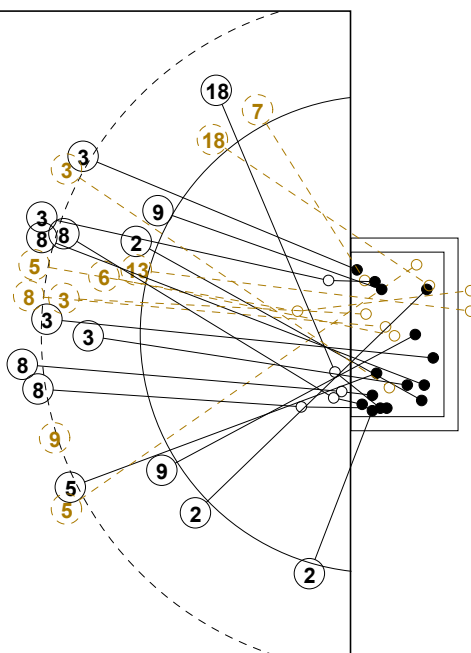

IV WOMEN'S YOUTH WORLD CHAMPIONSHIP IN MNE PICTORIAL MATCH STATISTICS

ROUND 7

MATCH 47

120816047-21-1/1

1st Half
17 : 13

2nd Half
28 : 33

IV WOMEN'S YOUTH WORLD CHAMPIONSHIP IN MNE

INDV/TEAM MATCH STATISTICS