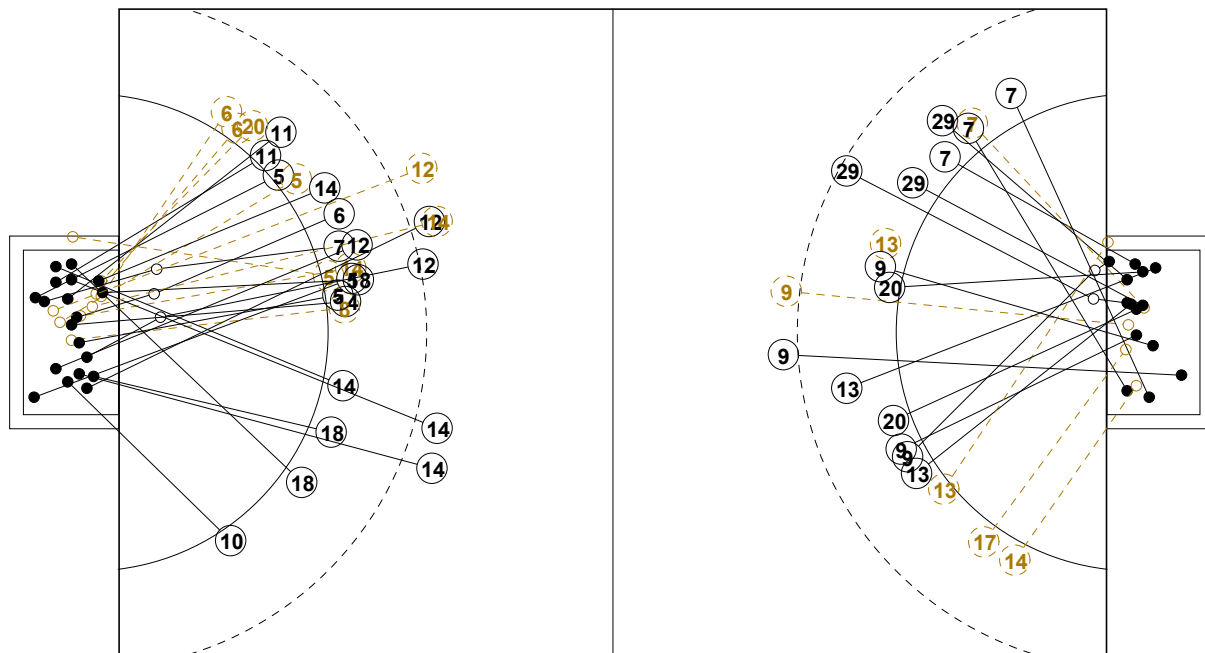

IV WOMEN'S YOUTH WORLD CHAMPIONSHIP IN MNE PICTORIAL MATCH STATISTICS

ROUND 8

MATCH 56

120816056-21-1/1