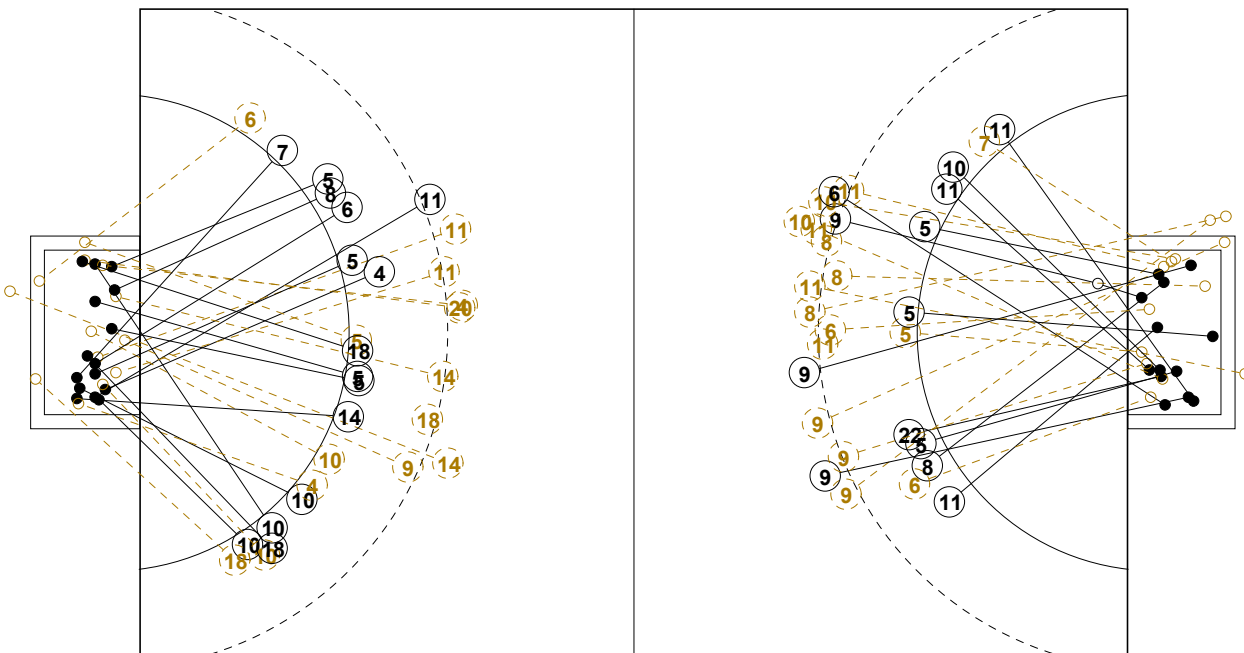

IV WOMEN'S YOUTH WORLD CHAMPIONSHIP IN MNE PICTORIAL MATCH STATISTICS

ROUND 3

MATCH 17

120816017-21-1/1