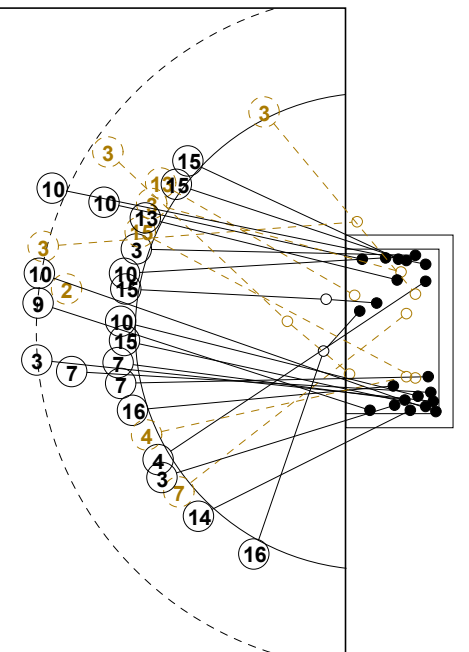

IV WOMEN'S YOUTH WORLD CHAMPIONSHIP IN MNE PICTORIAL MATCH STATISTICS

ROUND 4

MATCH 28

120816028-21-1/1

1st Half
12 : 14

2nd Half
26 : 33

IV WOMEN'S YOUTH WORLD CHAMPIONSHIP IN MNE

INDV/TEAM MATCH STATISTICS