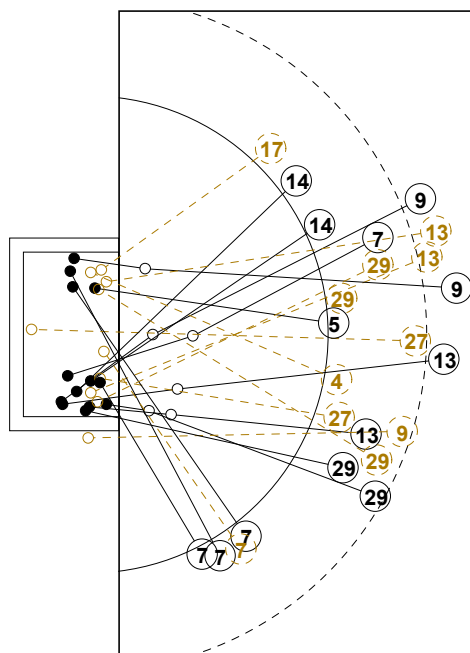

IV WOMEN'S YOUTH WORLD CHAMPIONSHIP IN MNE PICTORIAL MATCH STATISTICS

ROUND 1

MATCH 6

120816006-21-1/1

1st Half
13 : 16

2nd Half
29 : 25

IV WOMEN'S YOUTH WORLD CHAMPIONSHIP IN MNE

INDV/TEAM MATCH STATISTICS