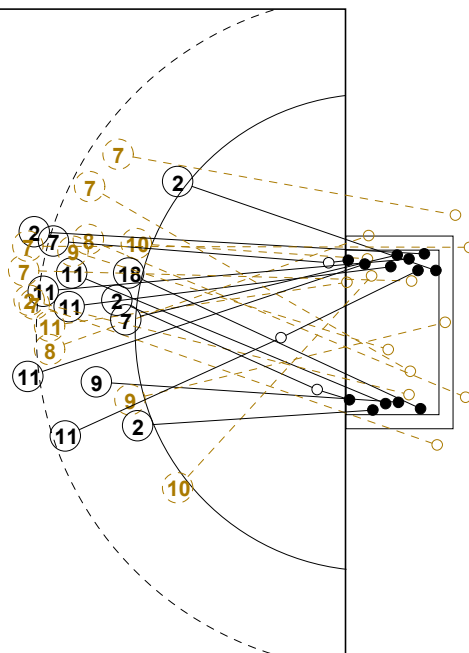

IV WOMEN'S YOUTH WORLD CHAMPIONSHIP IN MNE PICTORIAL MATCH STATISTICS

ROUND 4

MATCH 28

120816028-21-1/1

1st Half
12 : 14

2nd Half
26 : 33

IV WOMEN'S YOUTH WORLD CHAMPIONSHIP IN MNE

INDV/TEAM MATCH STATISTICS