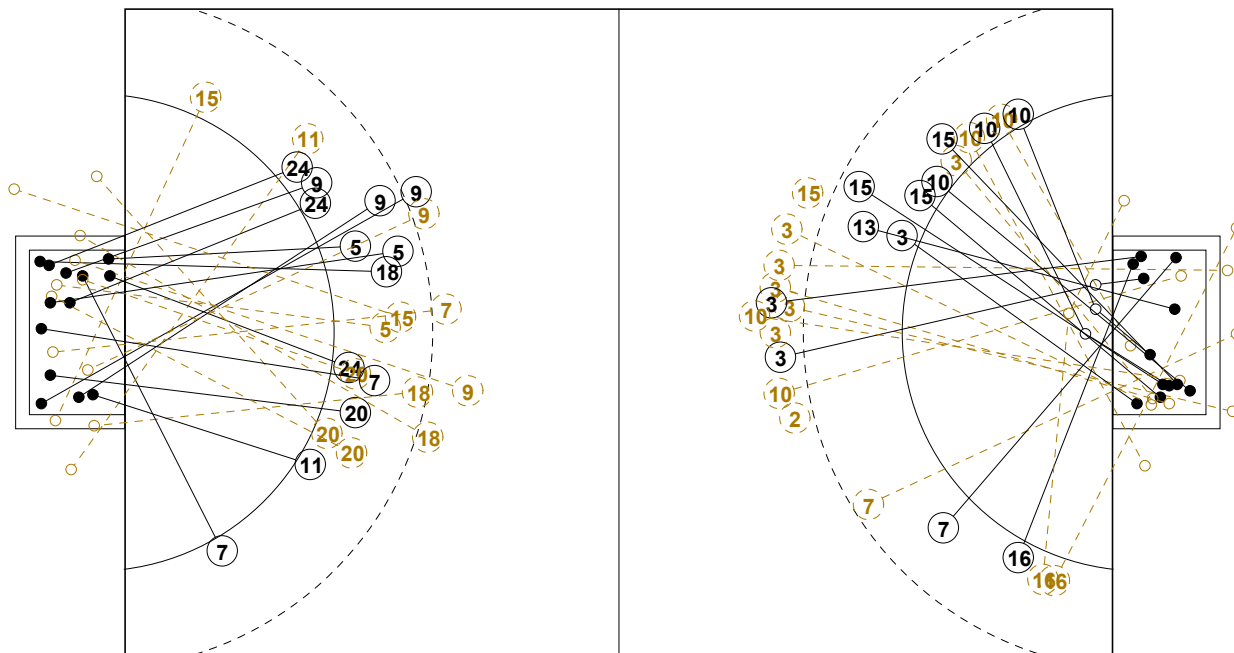

IV WOMEN'S YOUTH WORLD CHAMPIONSHIP IN MNE PICTORIAL MATCH STATISTICS

ROUND 10

MATCH 61

120816061-21-1/1