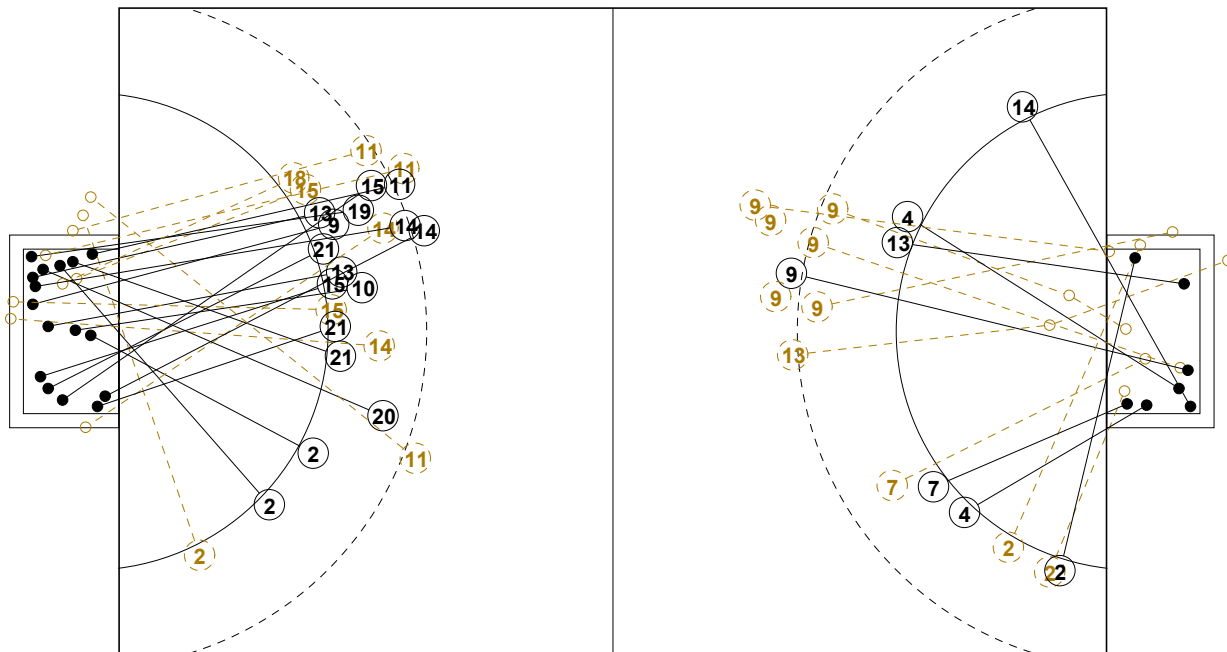

IV WOMEN'S YOUTH WORLD CHAMPIONSHIP IN MNE PICTORIAL MATCH STATISTICS

ROUND 2

MATCH 11

120816011-21-1/1

1st Half
9 : 22

2nd Half
40 : 16

IV WOMEN'S YOUTH WORLD CHAMPIONSHIP IN MNE

INDV/TEAM MATCH STATISTICS