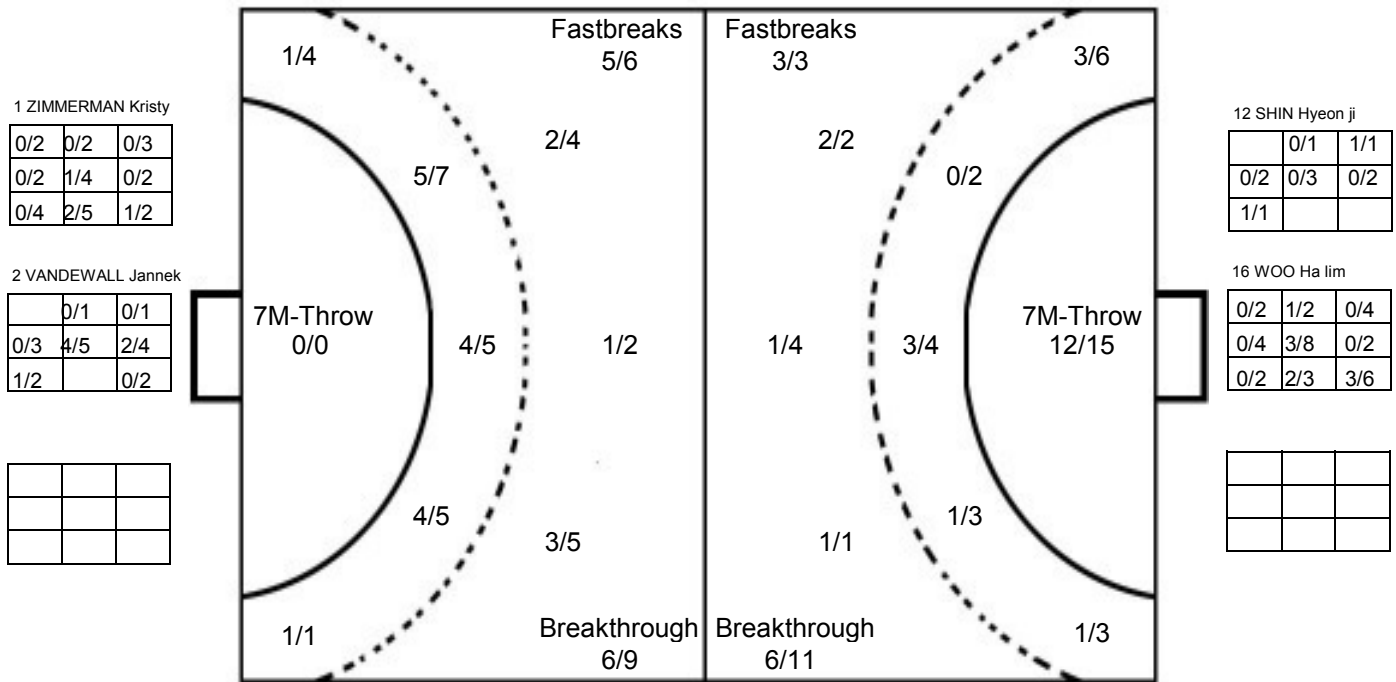

IV WOMEN'S YOUTH WORLD CHAMPIONSHIP IN MNE

MATCH SHOT REPORT

ROUND 8

MATCH 56

120816056-41-1/1

NETHERLAND

1 ZIMMERMAN Kristy	2 VANDEWALL Jannek	4 SMITS Inger	5 MICHIELSEN Celin	6 VOLLEBREGT Kelly	7 PAVKOVIC Ana	8 LOGTENBERG Charl	9 VANDEWALL Loes
			1 1 1				
			2 2	1	1		1
			1				
Post - 0 Miss - 0 Block - 0	Post - 0 Miss - 0 Block - 0	Post - 0 Miss - 0 Block - 0	Post - 1 Miss - 0 Block - 0	Post - 0 Miss - 0 Block - 0	Post - 0 Miss - 0 Block - 0	Post - 0 Miss - 0 Block - 0	Post - 0 Miss - 0 Block - 0
10 WILMSEN Melissa	11 DE RUIJTER Jarmy	12 NIEUWENWEG	14 DULFER Kelly	15 TER ELST Priscil	16 LOCKHORST Roos	18 DEKKER Esmee	20 STRUIJS Maxime
		1	1 1				
1	1	2 1	1 2 2			1	
			1			1 1	1 1
Post - 0 Miss - 0 Block - 0	Post - 2 Miss - 1 Block - 0	Post - 0 Miss - 0 Block - 0	Post - 0 Miss - 0 Block - 1	Post - 0 Miss - 0 Block - 0	Post - 0 Miss - 0 Block - 0	Post - 0 Miss - 0 Block - 0	Post - 0 Miss - 0 Block - 0

KOREA

4 KIM Ji sun	5 EOM Ji hee	7 KIM Su jeong	8 KANG Eun hye	9 HAN Seung mi	11 KANG Da hye	12 SHIN Hyeon ji	13 KIM Jung eun
	1	1 2 3					
		1 1 1		1			1
		1		1 1			1 1
Post - 0 Miss - 0 Block - 0	Post - 0 Miss - 1 Block - 0	Post - 2 Miss - 1 Block - 0	Post - 0 Miss - 0 Block - 0	Post - 0 Miss - 0 Block - 0	Post - 0 Miss - 0 Block - 0	Post - 0 Miss - 0 Block - 0	Post - 2 Miss - 1 Block - 1
14 SEO Min ji	16 WOO Ha lim	17 KIM Sang mi	19 KIM Hye jin	20 JEON You yeong	22 HAN Da som	27 SHIN Min ji	29 CHOI Su ji
			1				
1				1		1 1	1 1 2
				1			2
Post - 0 Miss - 0 Block - 0	Post - 0 Miss - 0 Block - 0	Post - 0 Miss - 0 Block - 0	Post - 0 Miss - 0 Block - 0	Post - 0 Miss - 0 Block - 0	Post - 0 Miss - 0 Block - 0	Post - 0 Miss - 0 Block - 0	Post - 1 Miss - 0 Block - 1