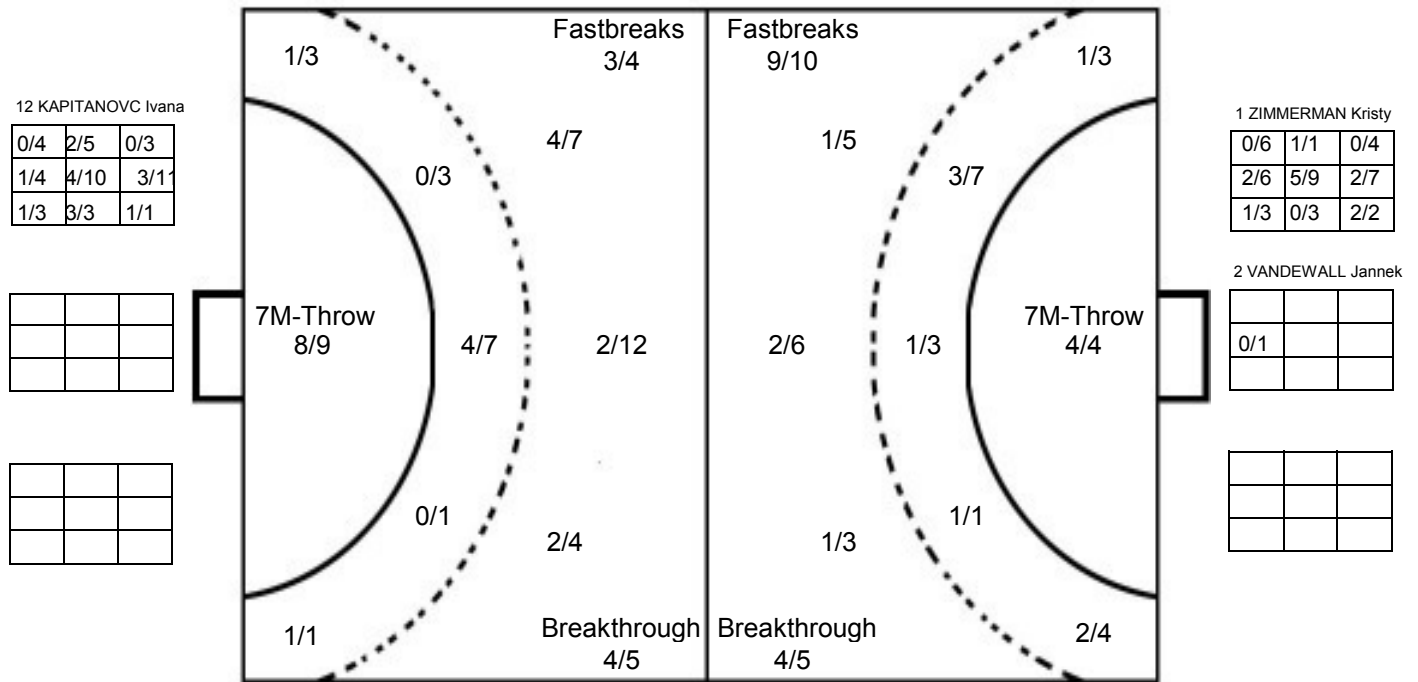

IV WOMEN'S YOUTH WORLD CHAMPIONSHIP IN MNE

MATCH SHOT REPORT

ROUND 6

MATCH 34

120816034-41-1/1

CROATIA

Table of player statistics for Croatia, including names like BOZIC Andrea, PAVLOVIC Katarin, etc., and their respective goal, miss, and block counts.