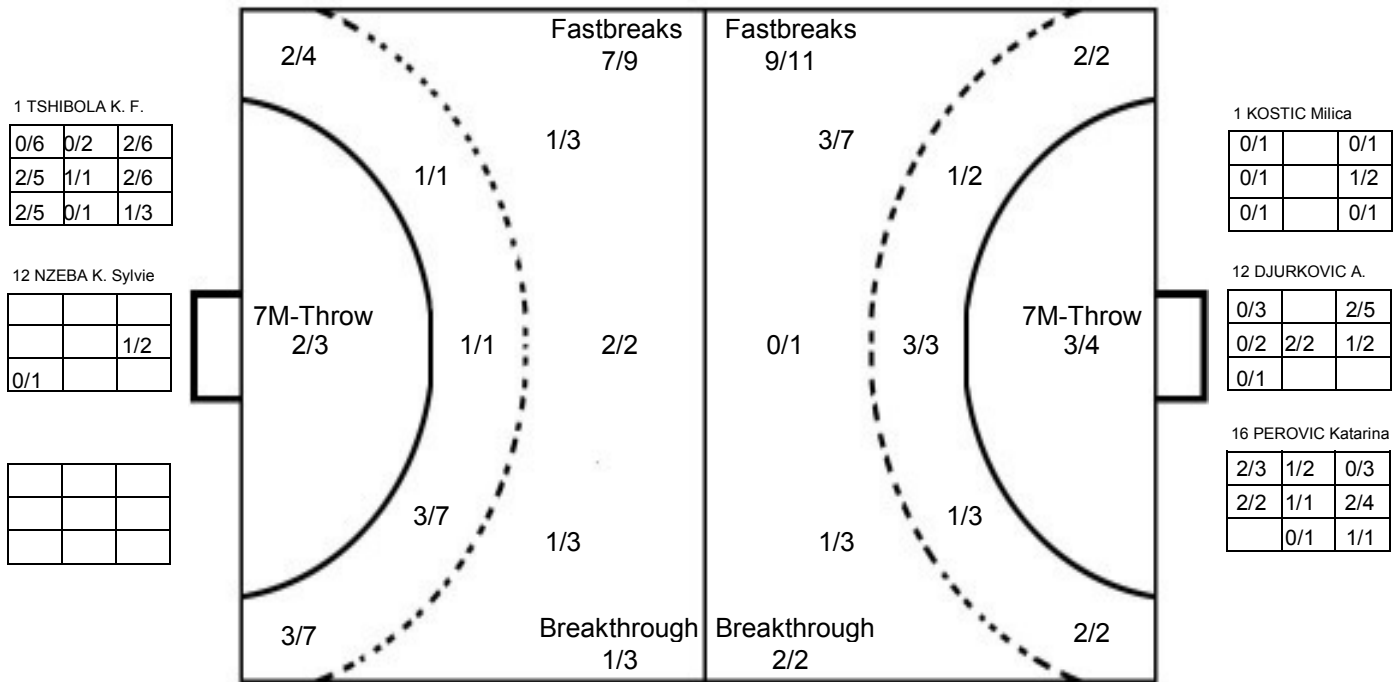

IV WOMEN'S YOUTH WORLD CHAMPIONSHIP IN MNE

MATCH SHOT REPORT

ROUND 6

MATCH 36

120816036-41-1/1

D.R.CONGO

Player statistics for D.R.CONGO including names like TSHIBOLA K. F., NDAMPIA K. Marie, LUSAMBA M. Salva, etc., and their respective goal counts in a grid format.

MONTENEGRO

Player statistics for MONTENEGRO including names like KOSTIC Milica, RECEVIC Iva, STOJANOVIC A., etc., and their respective goal counts in a grid format.