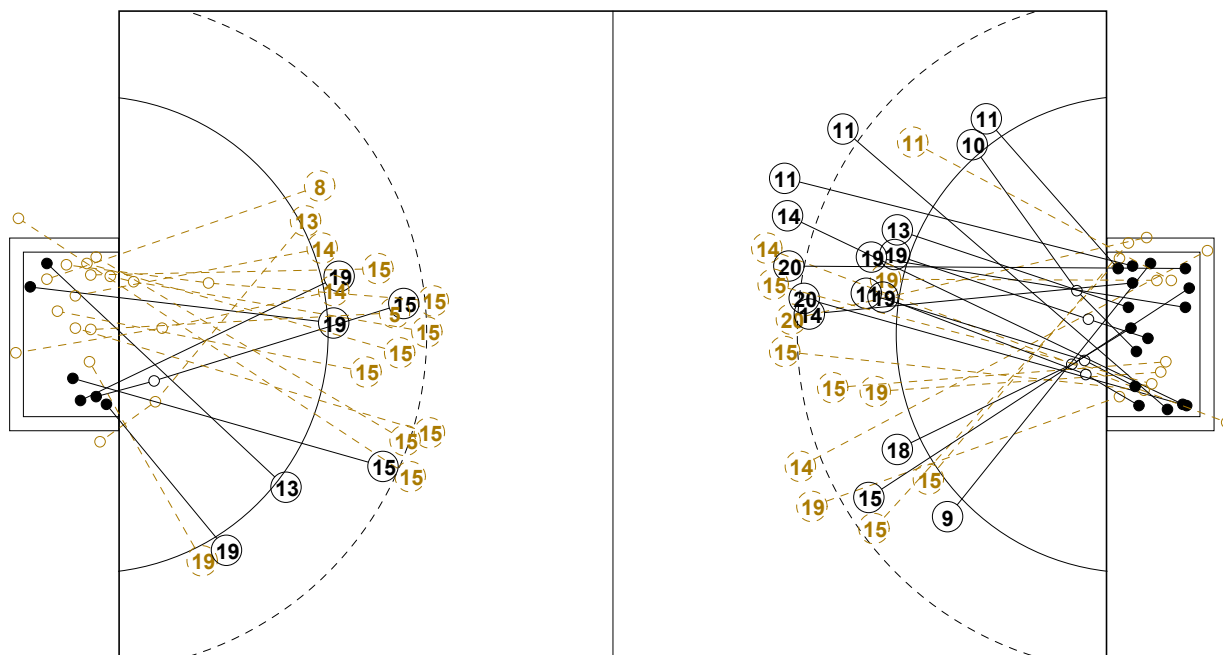

Table Officials:

Statisticians: TOPOVIC Stefan

LACMANOVIC Luka

IV WOMEN'S YOUTH WORLD CHAMPIONSHIP IN MNE PICTORIAL MATCH STATISTICS

ROUND 5

MATCH 30

120816030-21-1/1

1st Half
20 : 10