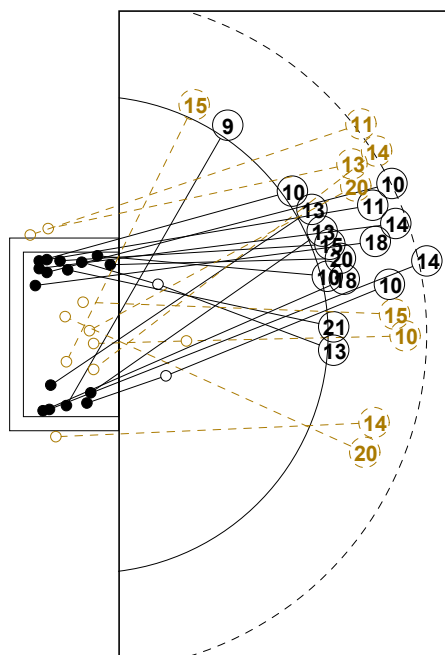

IV WOMEN'S YOUTH WORLD CHAMPIONSHIP IN MNE PICTORIAL MATCH STATISTICS

ROUND 3

MATCH 18

120816018-21-1/1

1st Half
11 : 22

2nd Half
39 : 29

IV WOMEN'S YOUTH WORLD CHAMPIONSHIP IN MNE

INDV/TEAM MATCH STATISTICS