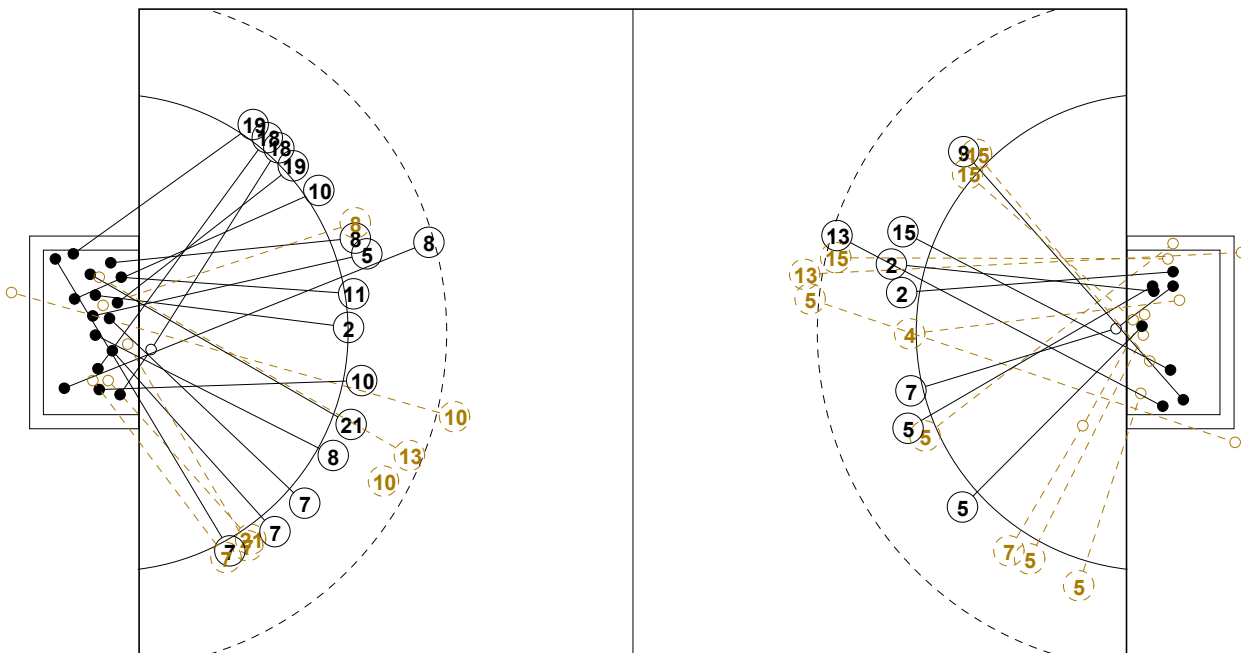

IV WOMEN'S YOUTH WORLD CHAMPIONSHIP IN MNE PICTORIAL MATCH STATISTICS

ROUND 4

MATCH 22

120816022-21-1/1