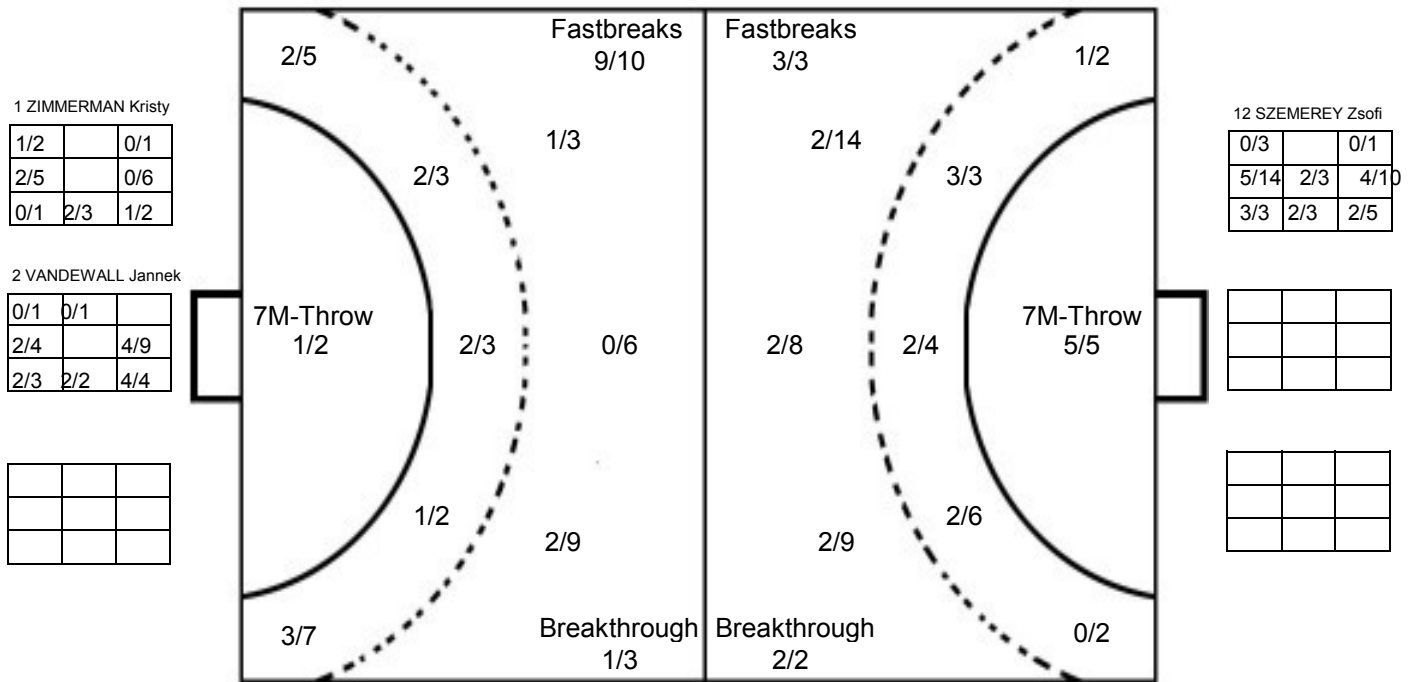

IV WOMEN'S YOUTH WORLD CHAMPIONSHIP IN MNE

MATCH SHOT REPORT

ROUND 3

MATCH 17

120816017-41-1/1

NETHERLAND

Table with 18 columns representing players: 1 ZIMMERMAN Kristy, 2 VANDEWALL Jannek, 4 SMITS Inger, 5 MICHIELSEN Celin, 6 VOLLEBREGT Kelly, 7 PAVKOVIC Ana, 8 LOGTENBERG Charl, 9 VANDEWALL Loes, 10 WILMSEN Melissa, 11 DE RUIJTER Jarmy, 14 DULFER Kelly, 15 TER ELST Priscil, 16 LOCKHORST Roos, 18 DEKKER Esmee, 20 STRUIJS Maxime. Each player has a 3x3 grid for shot statistics and a line for Post - Miss - 0 Block - 0.