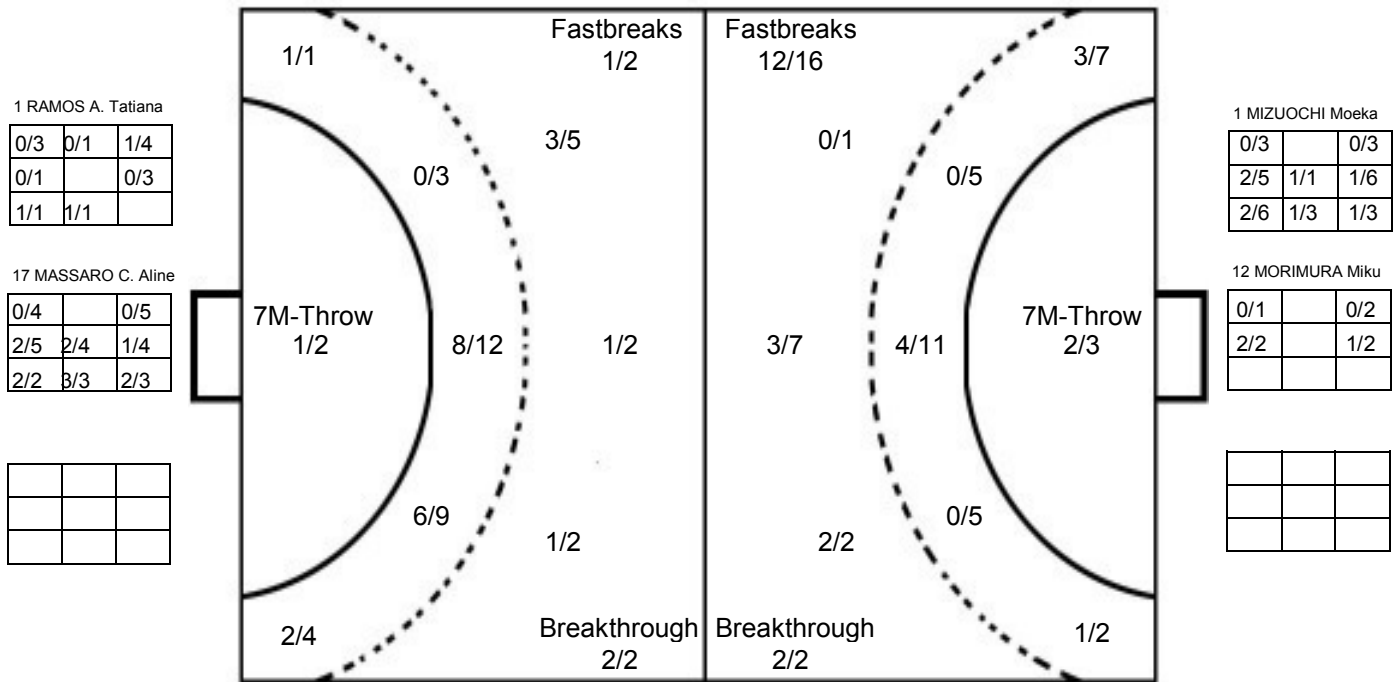

IV WOMEN'S YOUTH WORLD CHAMPIONSHIP IN MNE

MATCH SHOT REPORT

ROUND 1

MATCH 7

120816007-41-1/1

BRAZIL

Table with 16 columns representing players (RAMOS A. Tatiana, KELLER M. Nadyne, SANTIAGO T., MATEUS Renata, ANDRADE M. Jade, MARTINS Tauani, SANTOS Isabelle, DIAS MINTO C., FERREIRA Geici, DA SILVA Fabiane, DA SILVA Paula, COSTA MAIA Ligia, PFIFFER Paloma, NASCIMENTO V., MASSARO C. Aline, PESSOA Gabriela) and 3 rows of statistics (goals, misses, blocks).