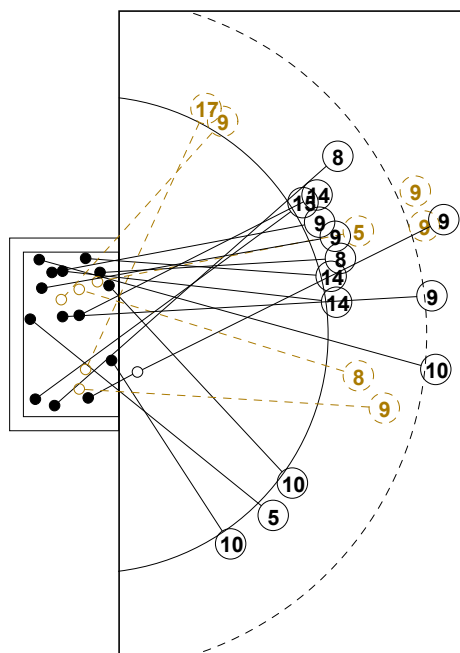

IV WOMEN'S YOUTH WORLD CHAMPIONSHIP IN MNE PICTORIAL MATCH STATISTICS

ROUND 7

MATCH 47

120816047-21-1/1

1st Half
17 : 13

2nd Half
28 : 33

IV WOMEN'S YOUTH WORLD CHAMPIONSHIP IN MNE

INDV/TEAM MATCH STATISTICS