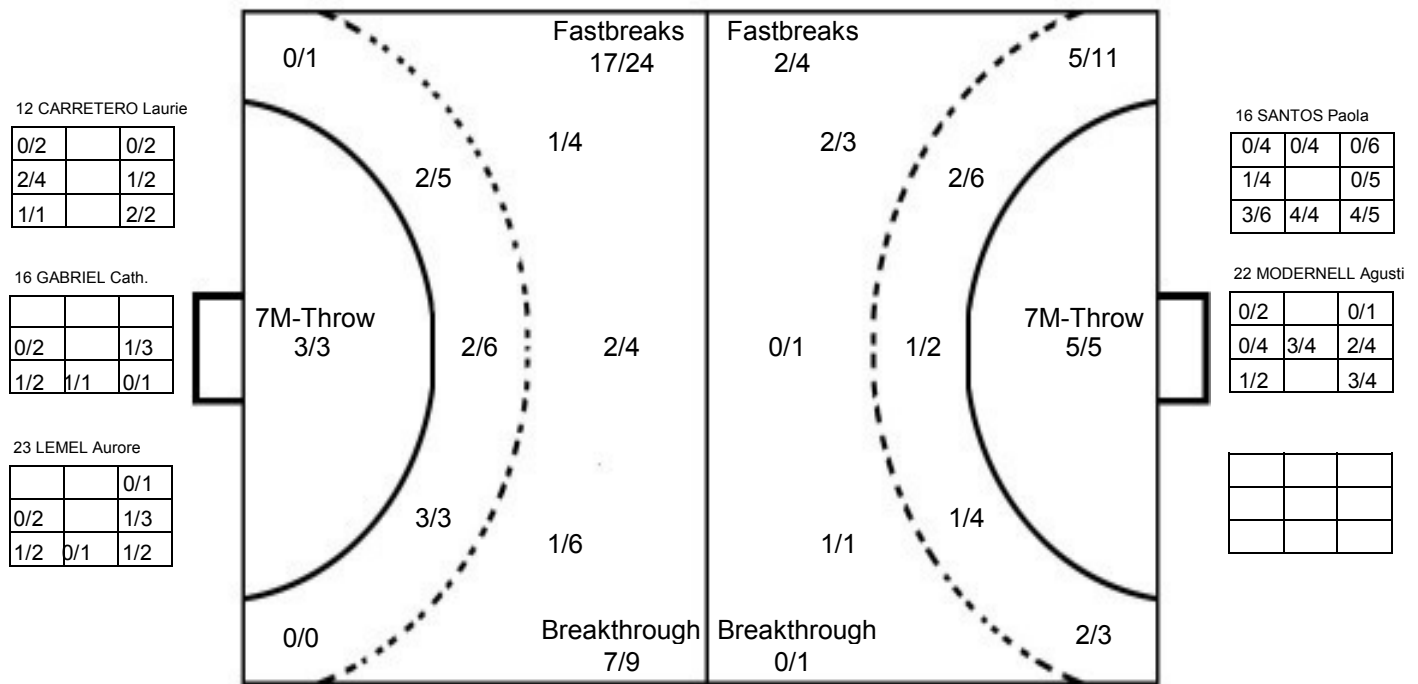

IV WOMEN'S YOUTH WORLD CHAMPIONSHIP IN MNE

MATCH SHOT REPORT

ROUND 1

MATCH 5

120816005-41-1/1

FRANCE

Player statistics for France including names like Serna Melody, Kpodar Deborah, Soulard Julie, Tracol Maelle, Frecon Alizee, Keita Fanta, Niakate Kalidia, Flippes Laura, Carretero, Camara Doungou, Prouvensier M., Gabriel Cath., Agathe Melissa, Zullemaro Kellya, Lemel Aurore, Mosabau Isaure.