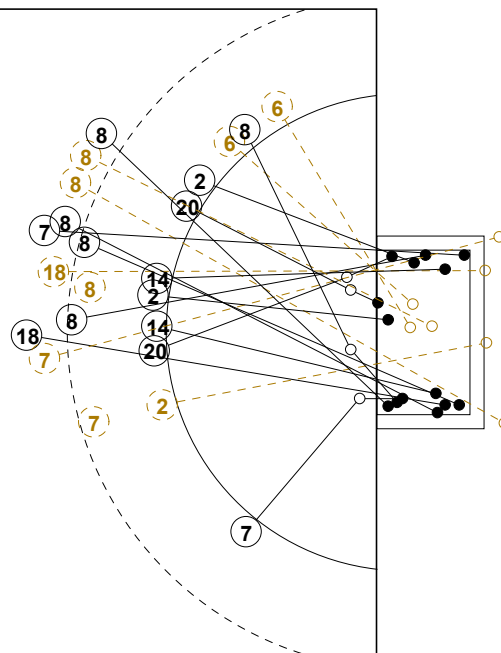

IV WOMEN'S YOUTH WORLD CHAMPIONSHIP IN MNE PICTORIAL MATCH STATISTICS

ROUND 7

MATCH 45

120816045-21-1/1

1st Half
15 : 14

2nd Half
27 : 32

IV WOMEN'S YOUTH WORLD CHAMPIONSHIP IN MNE

INDV/TEAM MATCH STATISTICS