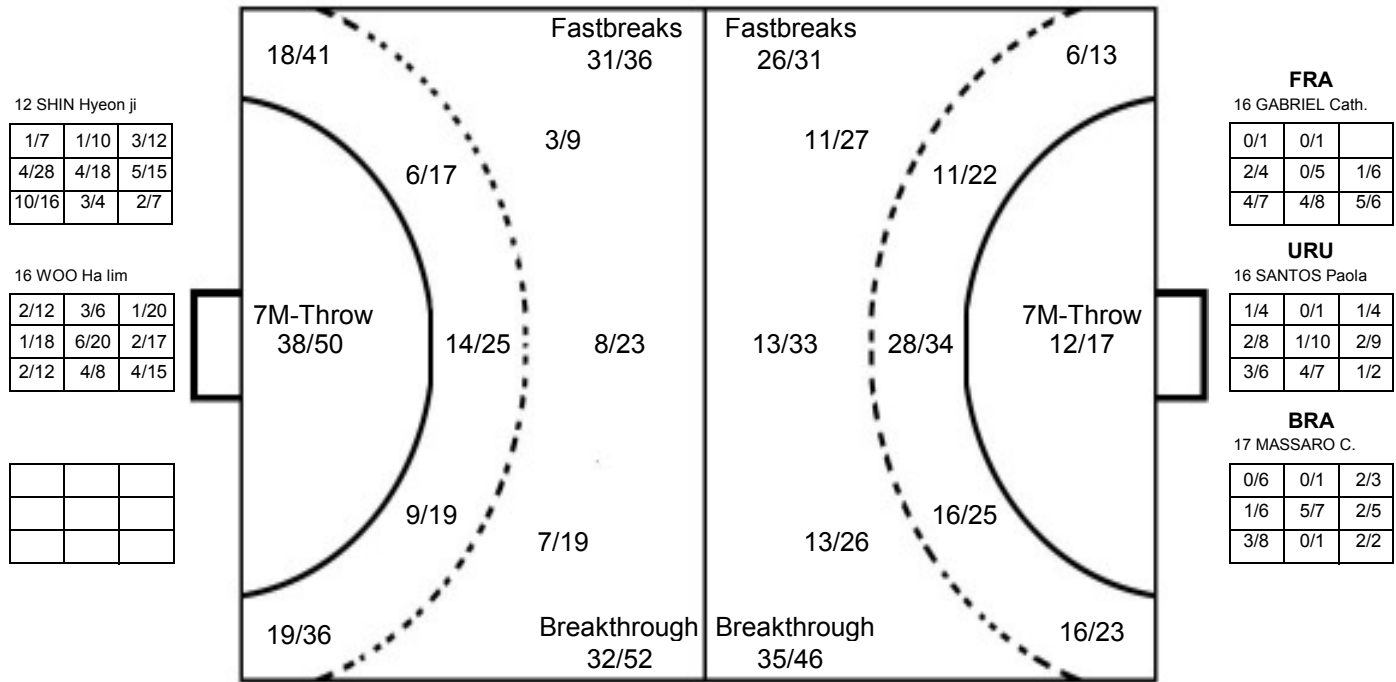

OPPONENT

Table listing player statistics for the opponent team, including names like SCARRONE Alejand, AGATHE Melissa, BARREIRO Camila, etc., and their respective shot counts and statistics.

IV WOMEN'S YOUTH WORLD CHAMPIONSHIP IN MNE