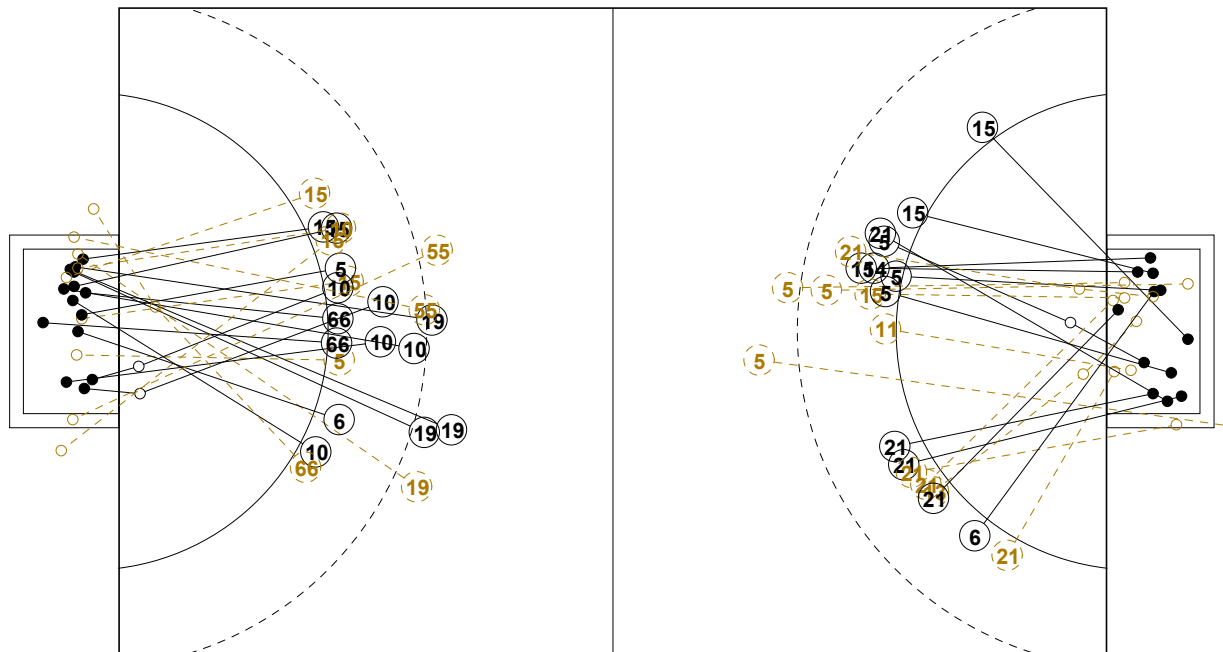

IV WOMEN'S YOUTH WORLD CHAMPIONSHIP IN MNE PICTORIAL MATCH STATISTICS

ROUND 4

MATCH 26

120816026-21-1/1

1st Half
12 : 12

2nd Half
26 : 26

IV WOMEN'S YOUTH WORLD CHAMPIONSHIP IN MNE

INDV/TEAM MATCH STATISTICS