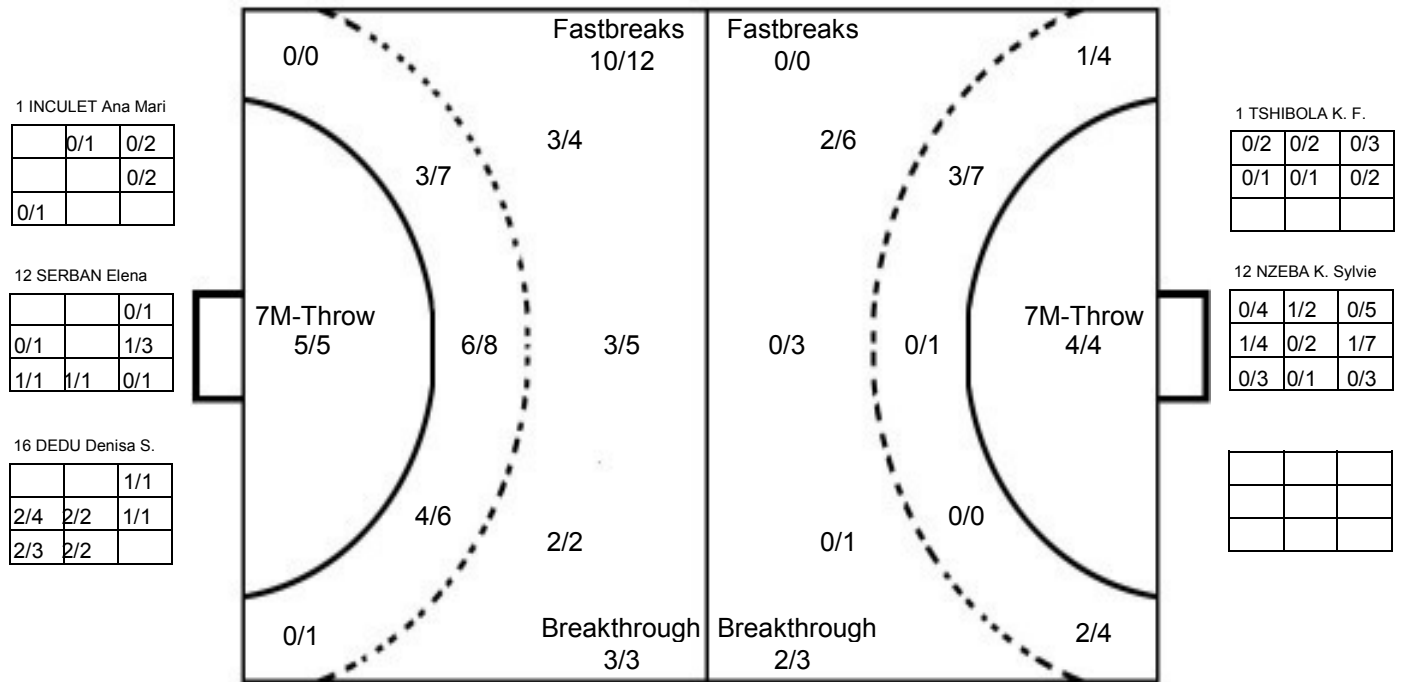

IV WOMEN'S YOUTH WORLD CHAMPIONSHIP IN MNE
MATCH SHOT REPORT

ROUND 1

MATCH 3

120816003-41-1/1

ROMANIA

Table with 8 columns representing players: 1 INCULET Ana Mari, 2 TANASIE Ana M., 3 TIRON Bianca E., 4 ZAMFIRESCU Maria, 5 PERIANU Gabriela, 6 GAVRILA Alexandr, 7 AGAPE Victoria, 8 CONSTANTINESCU, 9 PRICOPAI Andreea, 10 POPA Laura P., 11 CIOCA Angela, 12 SERBAN Elena, 13 SAFTA Nicoleta, 15 CIRJAN Roxana D., 16 DEDU Denisa S., 18 ORSIVSCHI A. M. Each player has a 3x3 grid for shot statistics and a line for Post - Miss - Block - 0.