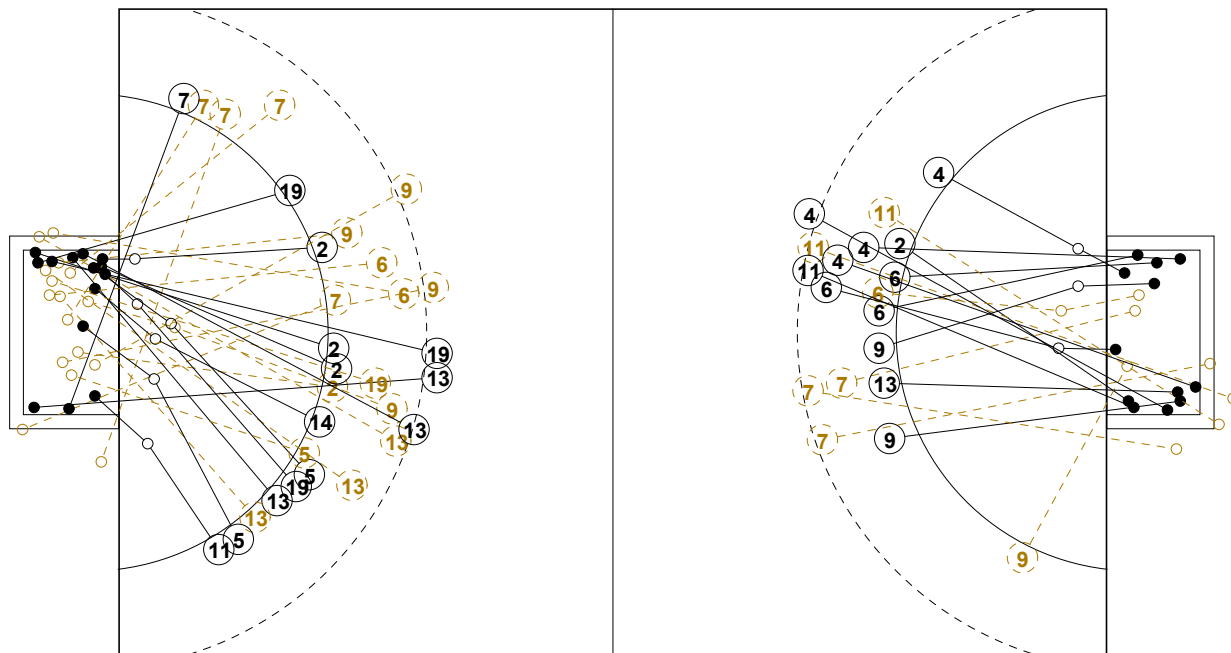

IV WOMEN'S YOUTH WORLD CHAMPIONSHIP IN MNE PICTORIAL MATCH STATISTICS

ROUND 4

MATCH 27

120816027-21-1/1