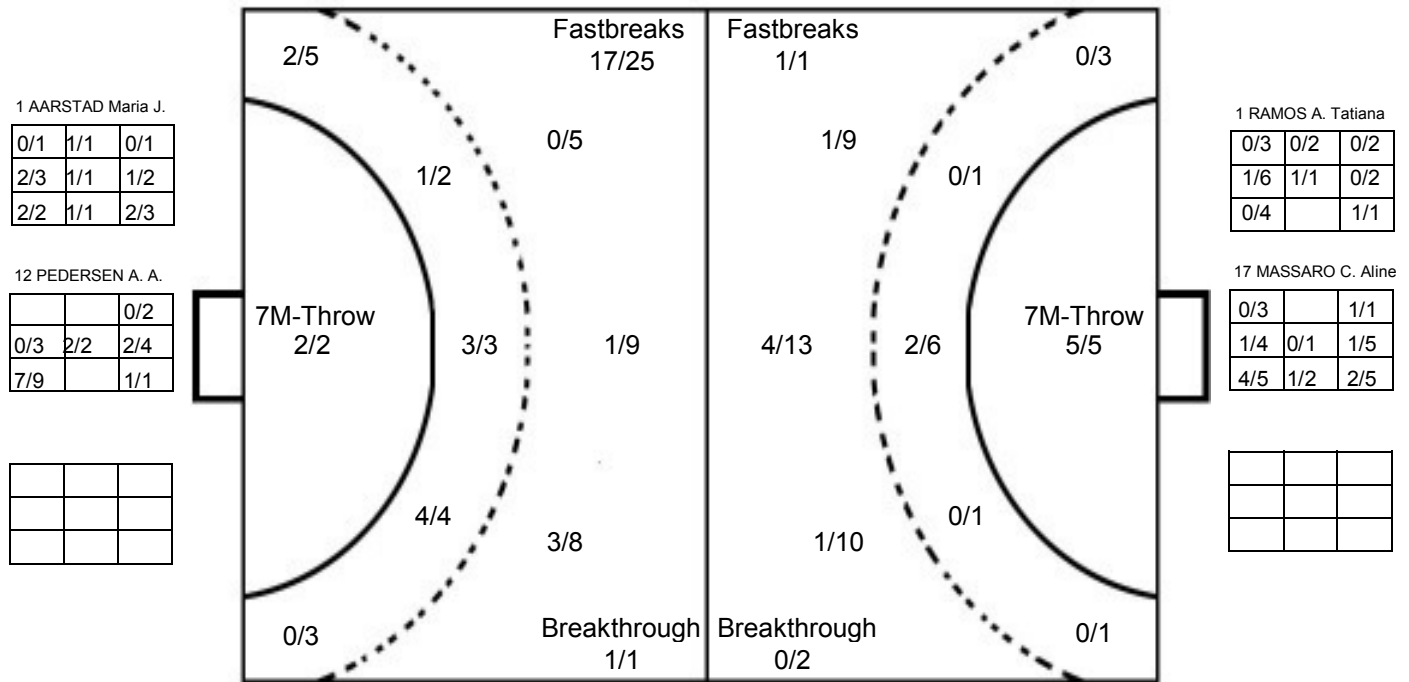

IV WOMEN'S YOUTH WORLD CHAMPIONSHIP IN MNE
MATCH SHOT REPORT

ROUND 6

MATCH 39

120816039-41-1/1

NORWAY

Table listing player statistics for Norway, including names like AARSTAD Maria J., AUNE Malin I., ARNTZEN Emilie, etc., and their respective goal counts in a grid format.