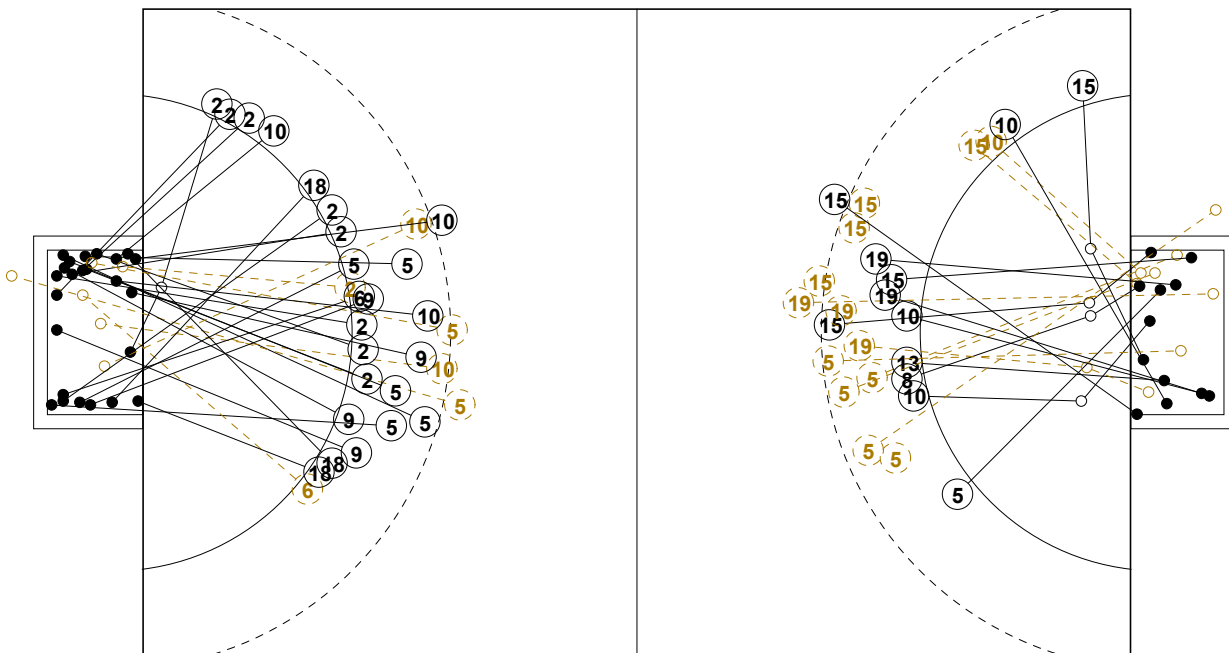

IV WOMEN'S YOUTH WORLD CHAMPIONSHIP IN MNE PICTORIAL MATCH STATISTICS

ROUND 2

MATCH 12

120816012-21-1/1