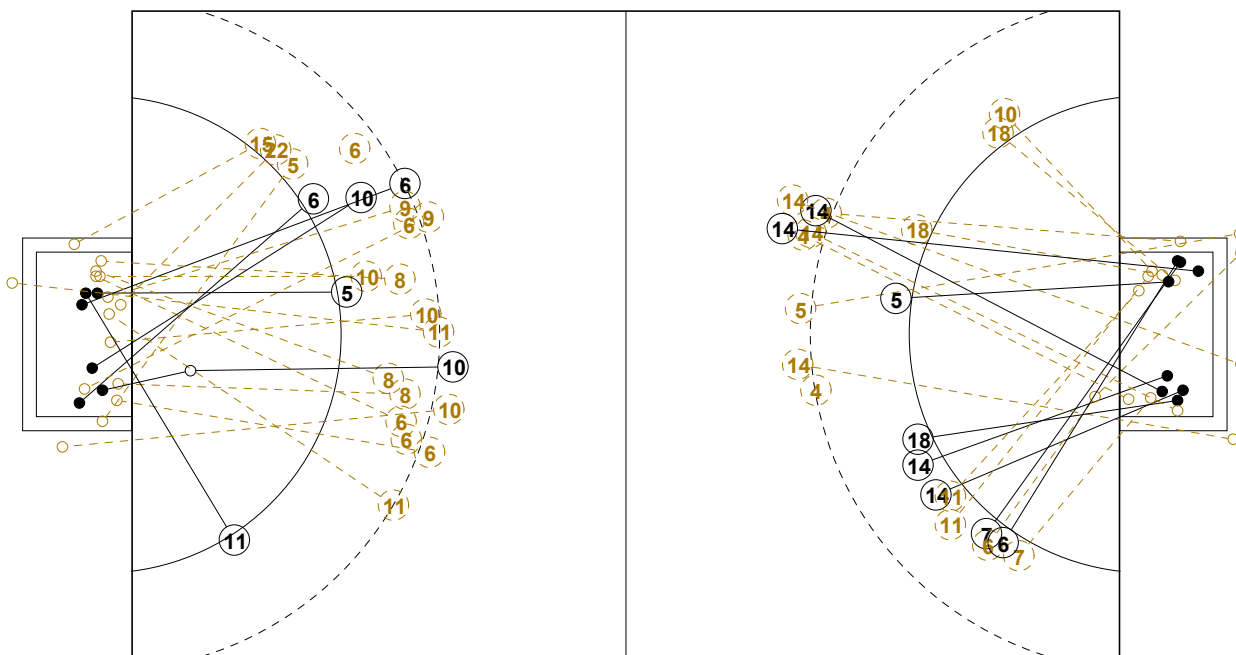

IV WOMEN'S YOUTH WORLD CHAMPIONSHIP IN MNE PICTORIAL MATCH STATISTICS

ROUND 3

MATCH 17

120816017-21-1/1

1st Half
16 : 15

2nd Half
24 : 24

IV WOMEN'S YOUTH WORLD CHAMPIONSHIP IN MNE

INDV/TEAM MATCH STATISTICS