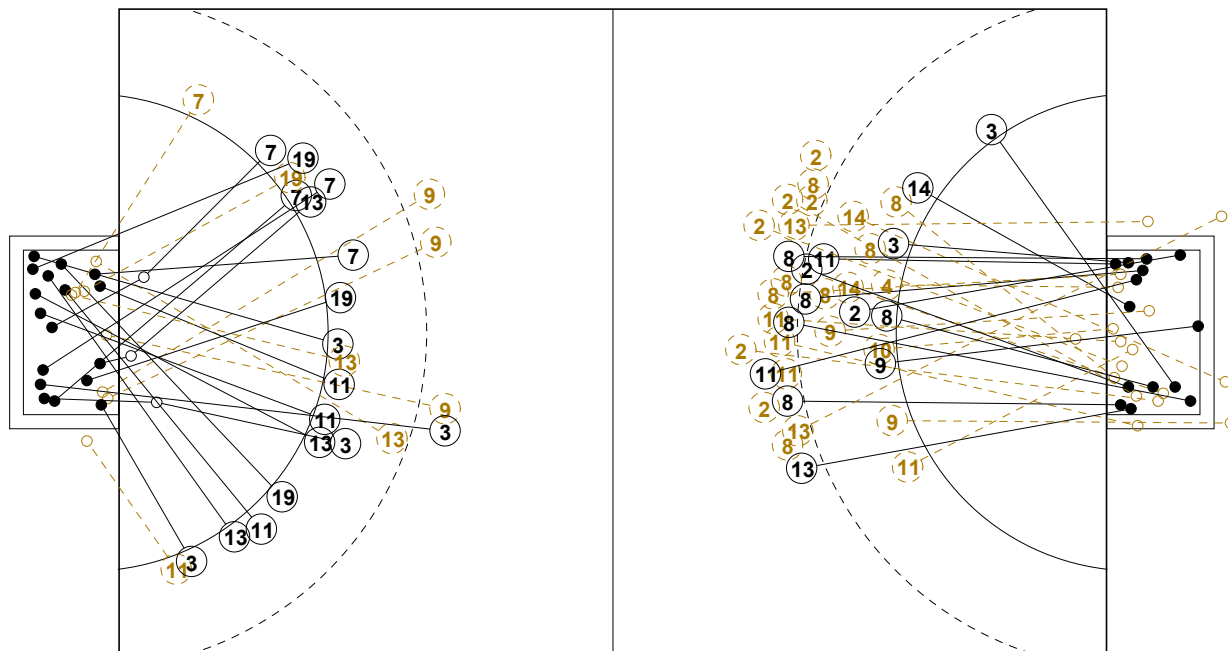

IV WOMEN'S YOUTH WORLD CHAMPIONSHIP IN MNE PICTORIAL MATCH STATISTICS

ROUND 2

MATCH 16

120816016-21-1/1