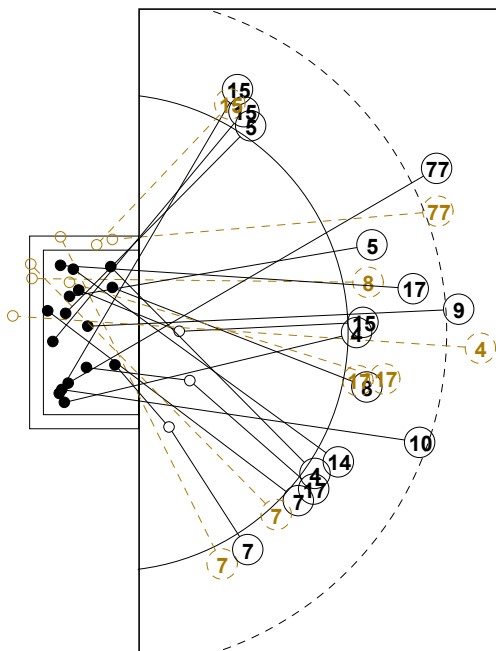

IV WOMEN'S YOUTH WORLD CHAMPIONSHIP IN MNE PICTORIAL MATCH STATISTICS

ROUND 5

MATCH 29

120816029-21-1/1