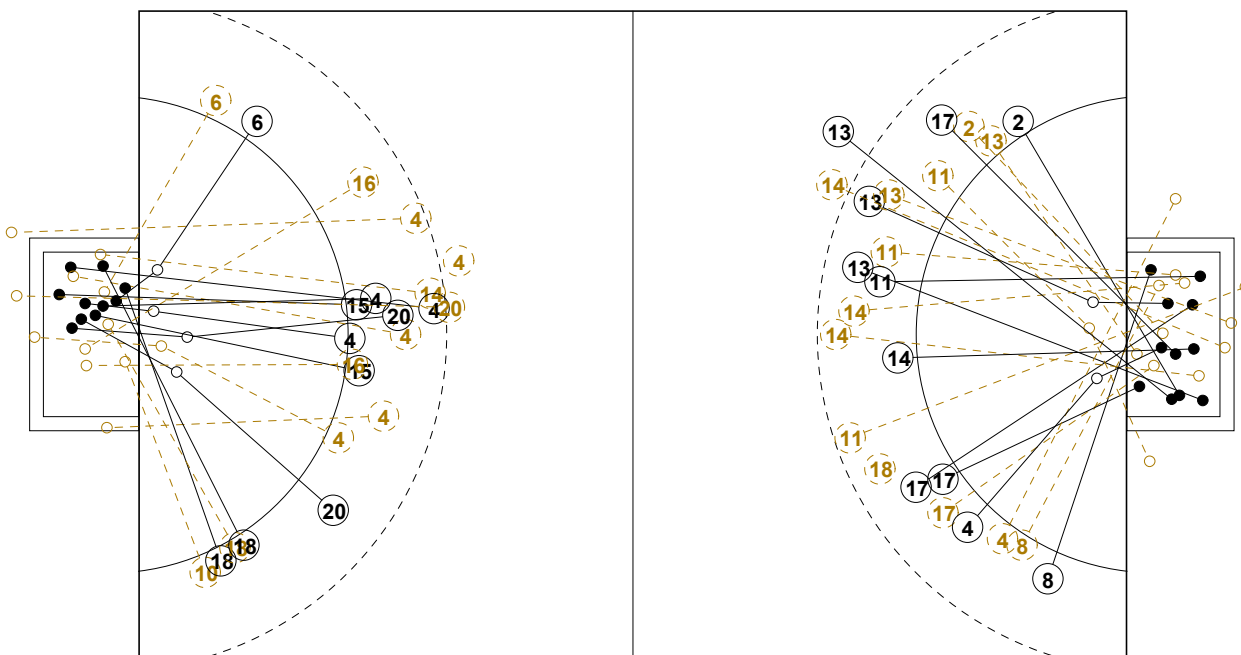

IV WOMEN'S YOUTH WORLD CHAMPIONSHIP IN MNE PICTORIAL MATCH STATISTICS

ROUND 4

MATCH 21

120816021-21-1/1

1st Half
17 : 11

2nd Half
22 : 29

IV WOMEN'S YOUTH WORLD CHAMPIONSHIP IN MNE

INDV/TEAM MATCH STATISTICS