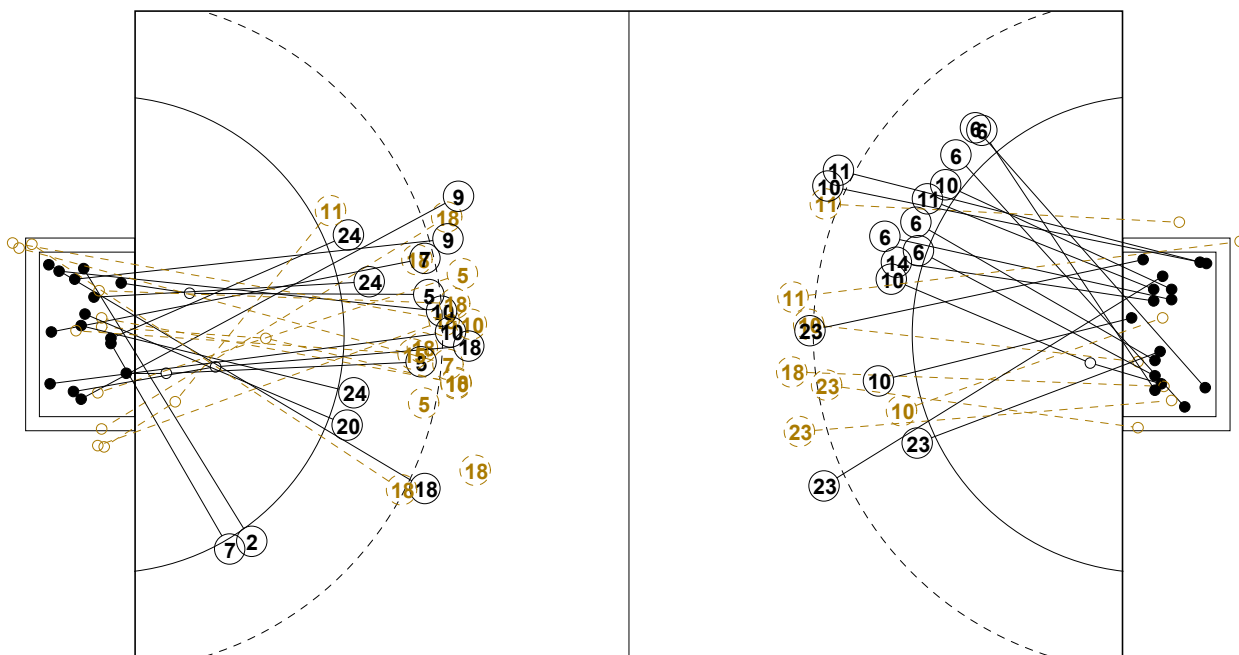

IV WOMEN'S YOUTH WORLD CHAMPIONSHIP IN MNE PICTORIAL MATCH STATISTICS

ROUND 6

MATCH 37

120816037-21-1/1

1st Half
14 : 17

2nd Half
33 : 33

IV WOMEN'S YOUTH WORLD CHAMPIONSHIP IN MNE

INDV/TEAM MATCH STATISTICS