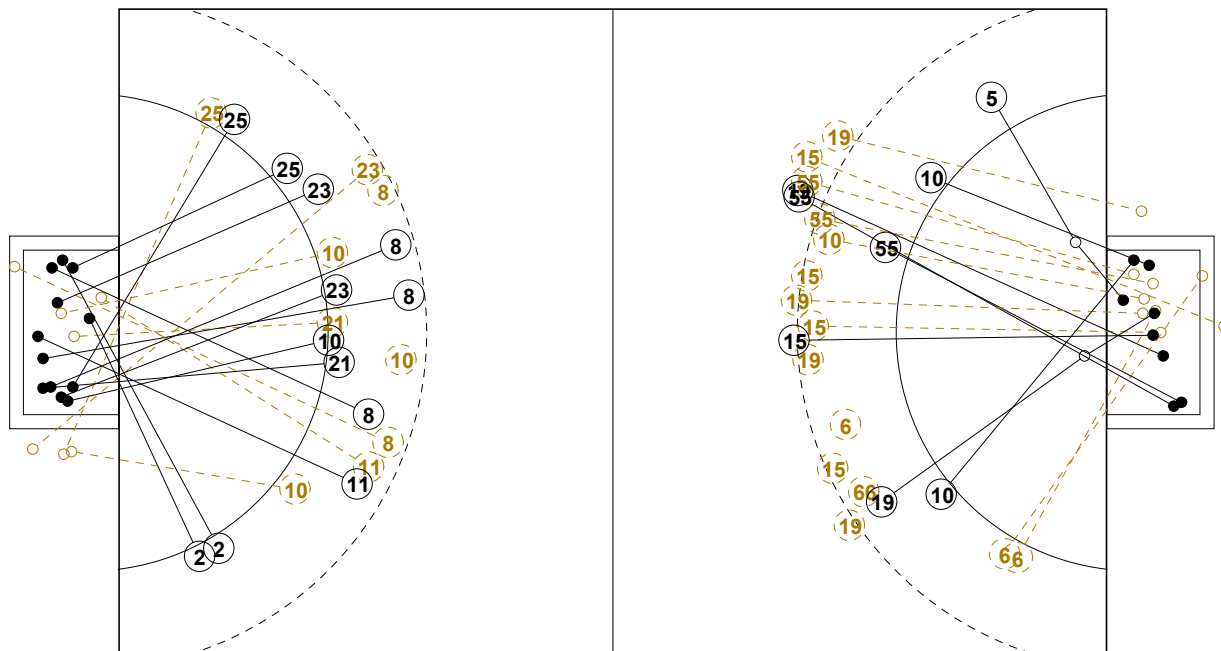

1st Half
13 : 10

2nd Half
16 : 30

IV WOMEN'S YOUTH WORLD CHAMPIONSHIP IN MNE

INDV/TEAM MATCH STATISTICS

OFFICIAL
HANDBALL
YOUTH WOMEN

PRELIMINARY
ROUND 5

GROUP C
MATCH 31

120816031-14-1/2
Podgorica
20/08/2012 20:30