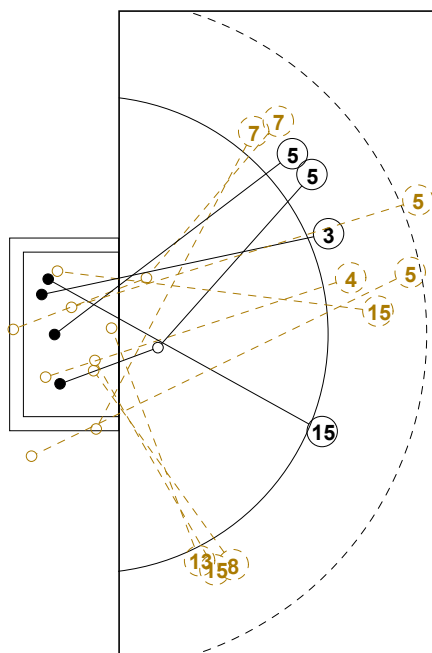

1st Half
18 : 5