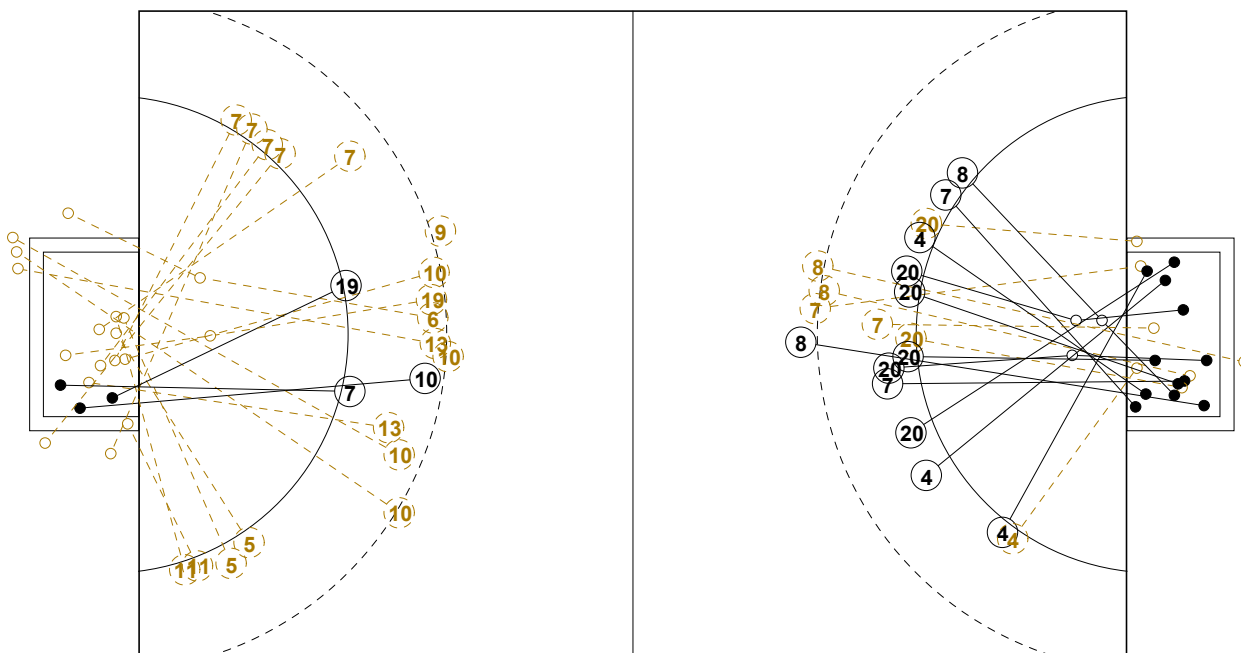

1st Half
11 : 21