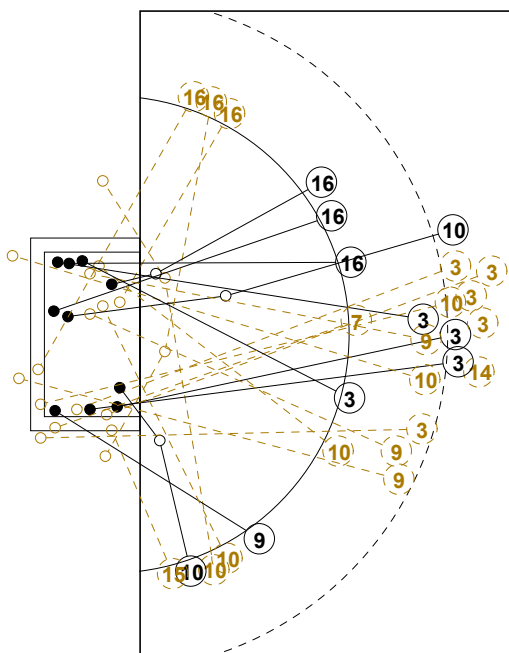

1st Half
15 : 14