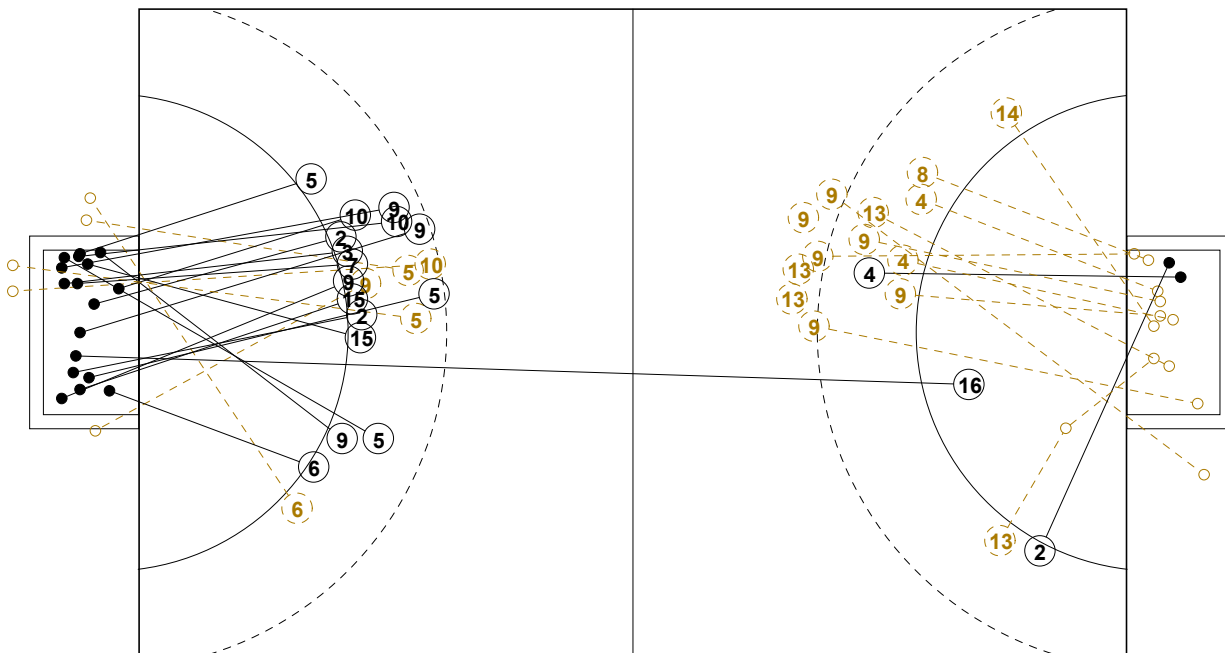

Table Officials:

Statisticians: RADULOVIC Vladimik

TOPOVIZ Stefan

IV WOMEN'S YOUTH WORLD CHAMPIONSHIP IN MNE PICTORIAL MATCH STATISTICS

ROUND 1

MATCH 3

120816003-21-1/1

1st Half
18 : 3