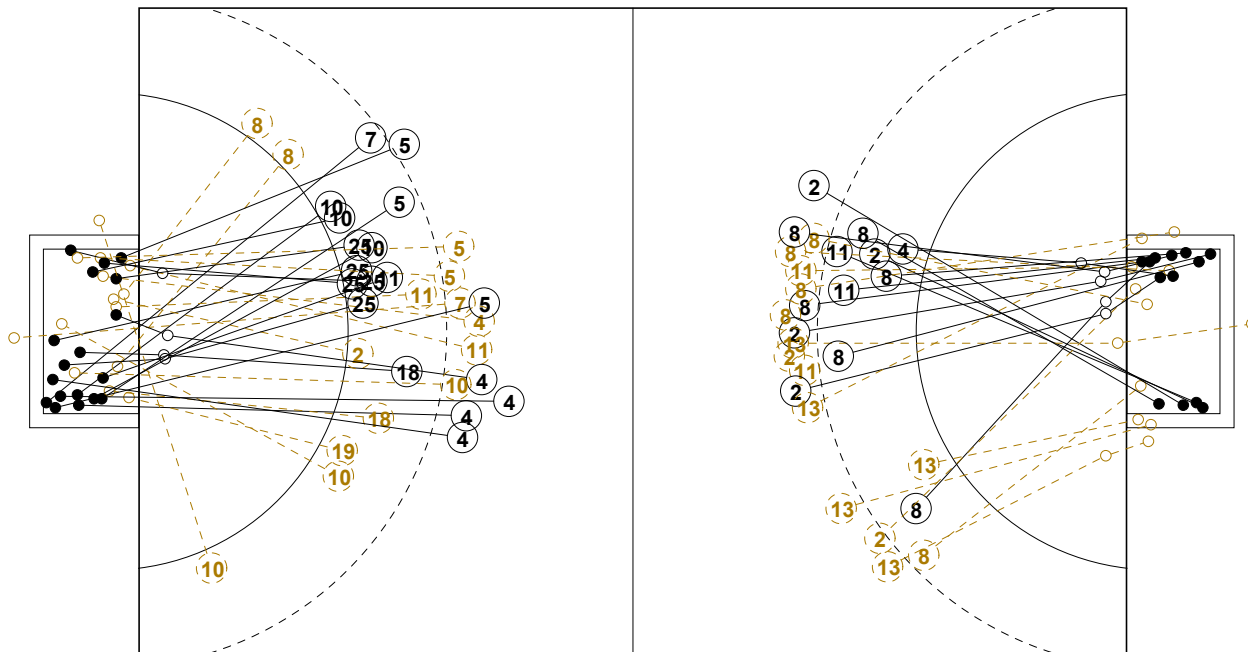

Table Officials:

Statisticians: RADULOVIC Vladimir

MILJANIC Nikola

IV WOMEN'S YOUTH WORLD CHAMPIONSHIP IN MNE PICTORIAL MATCH STATISTICS

ROUND 5

MATCH 32

120816032-21-1/1

1st Half
10 : 23