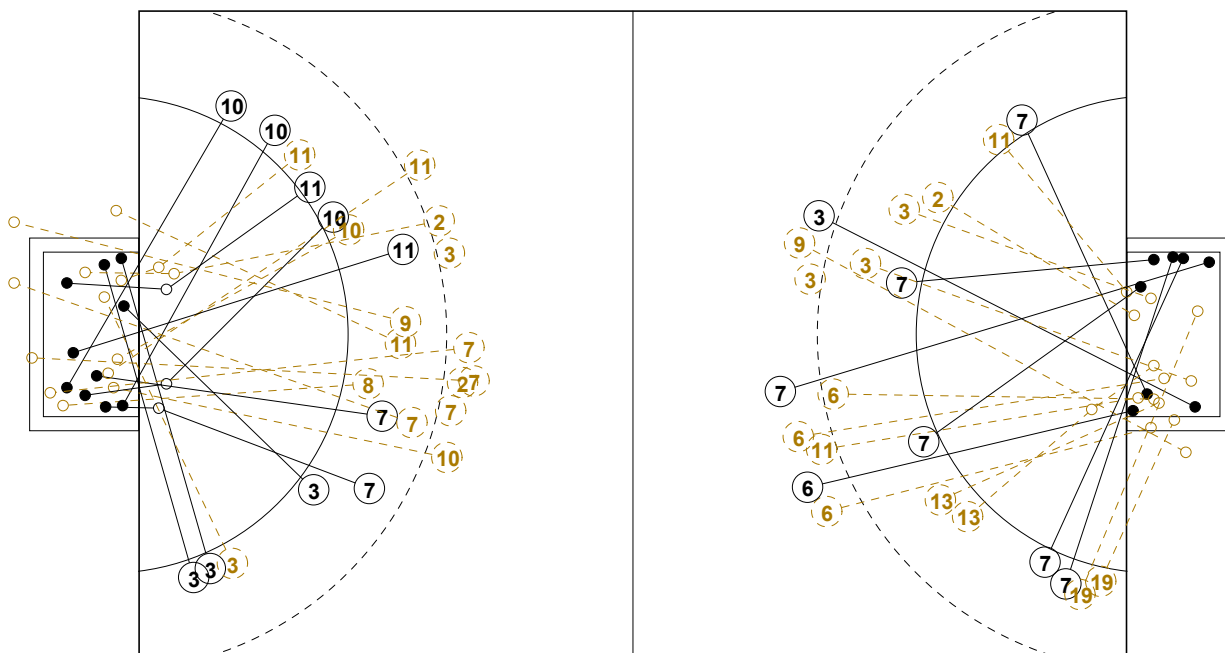

2nd Half
25 : 27

IV WOMEN'S YOUTH WORLD CHAMPIONSHIP IN MNE

INDV/TEAM MATCH STATISTICS

OFFICIAL
HANDBALL
YOUTH WOMEN

PRELIMINARY
ROUND 2

GROUP D
MATCH 16

120816016-14-1/2
Bar
17/08/2012 16:00

No.	Name	Field Shot	Line Shot	Wing Shot	Fast Brk.	Brk. Thr.	Free Thr.	7m Thr.	Total	Rate %	ASST.	ERR.	WAR.	2'	D+DR	TIME
PORTUGAL(POR)																
<i>(COURT PLAYER)</i>																
1	GOIS Isabel									0.0%	1					00:44:51
2	LOPES Mariana	1/9			1/1				2/10	20.0%	3	5				00:15:48
3	MOTA Sofia	0/1		2/3	3/3				5/7	71.4%						00:52:09
4	FERNANDES Soraia		0/1						0/1	0.0%						00:57:44
7	REIS Joana	0/4	2/2						2/6	33.3%						00:06:16
8	VALENTE Neuza	4/8	0/1			1/3	0/1	1/2	6/15	40.0%	2	4	1			00:49:05
9	GANTE Ana		1/3		0/1				1/4	25.0%		3				00:31:09
10	OLIVEIRA Vanessa	0/1	0/1	2/2	1/2				3/6	50.0%		1	1			00:40:54
11	SOARES Monica	2/6	1/1		0/1	1/3			4/11	36.4%	3	3				00:41:33
12	OLIVEIRA C.									0.0%						00:00:00
13	SOUSA Sara	1/2					0/1		1/3	33.3%		1				00:09:02
14	FALEIRO Mariana		0/2		1/1				1/3	33.3%		3		1		00:19:45
15	GONCALVES Sara									0.0%		2				00:26:32
16	JOAO Sofia									0.0%		1				00:15:09
17	BARBOSA Barbara									0.0%						00:00:00
18	MENDES Patricia									0.0%						00:07:47
Total		8/31	4/11	4/5	6/9	2/6	0/2	1/2	25/66	37.9%	9	23	2	1		
<i>(GOALKEEPER)</i>																
1	GOIS Isabel	7/10	3/5	1/3	0/4	3/6		0/2	14/30	46.7%	1					00:44:51
16	JOAO Sofia	0/1	1/2	1/2	1/8	0/1			3/14	21.4%		1				00:15:09
Total		7/11	4/7	2/5	1/12	3/7		0/2	17/44	38.6%	1	1				