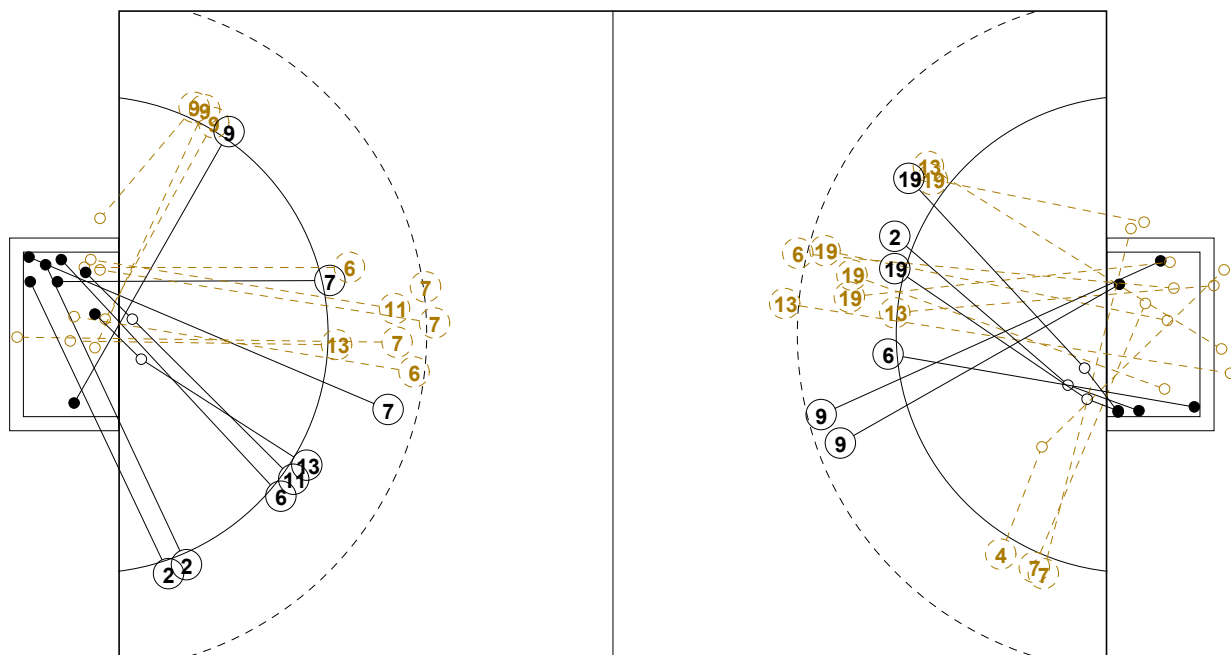

IV WOMEN'S YOUTH WORLD CHAMPIONSHIP IN MNE PICTORIAL MATCH STATISTICS

ROUND 4

MATCH 27

120816027-21-1/1

1st Half
15 : 14

2nd Half
23 : 24

IV WOMEN'S YOUTH WORLD CHAMPIONSHIP IN MNE

INDV/TEAM MATCH STATISTICS