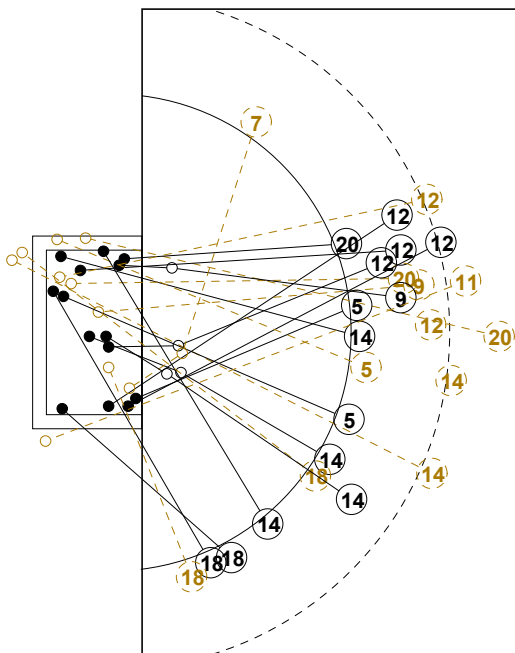

IV WOMEN'S YOUTH WORLD CHAMPIONSHIP IN MNE PICTORIAL MATCH STATISTICS

ROUND 7

MATCH 45

120816045-21-1/1

1st Half
15 : 14

2nd Half
27 : 32

IV WOMEN'S YOUTH WORLD CHAMPIONSHIP IN MNE

INDV/TEAM MATCH STATISTICS