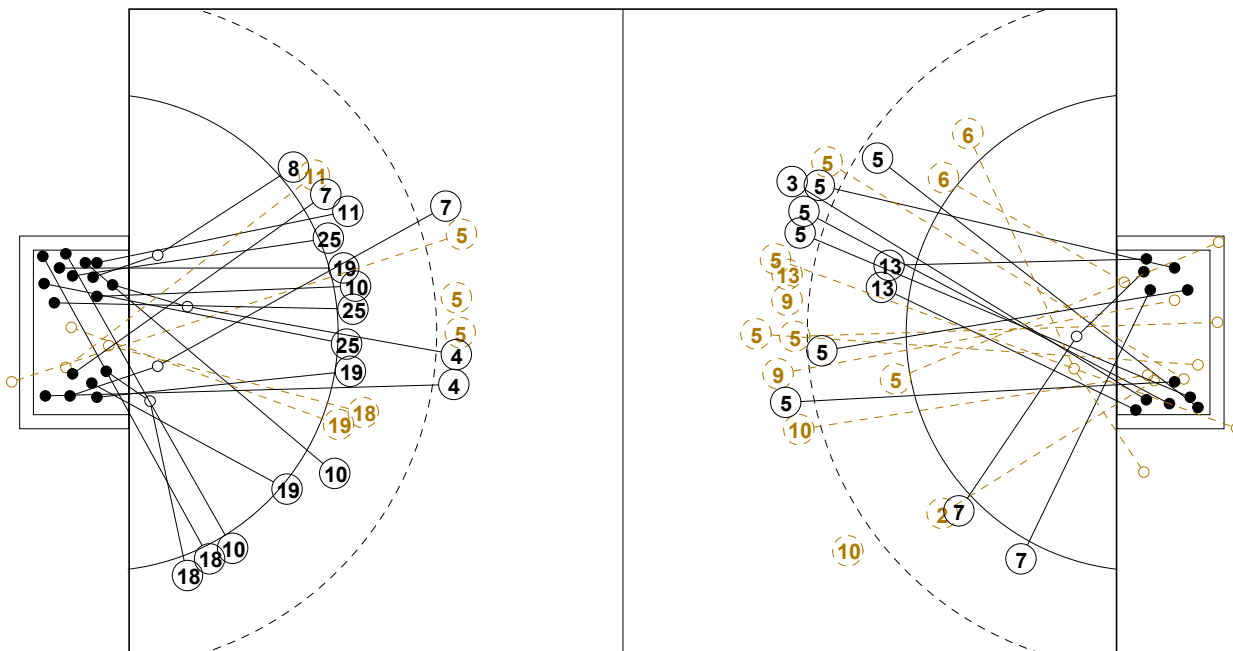

IV WOMEN'S YOUTH WORLD CHAMPIONSHIP IN MNE PICTORIAL MATCH STATISTICS

ROUND 10

MATCH 63

120816063-21-1/1

7M NOR

ROU 7M

1st Half
17 : 13