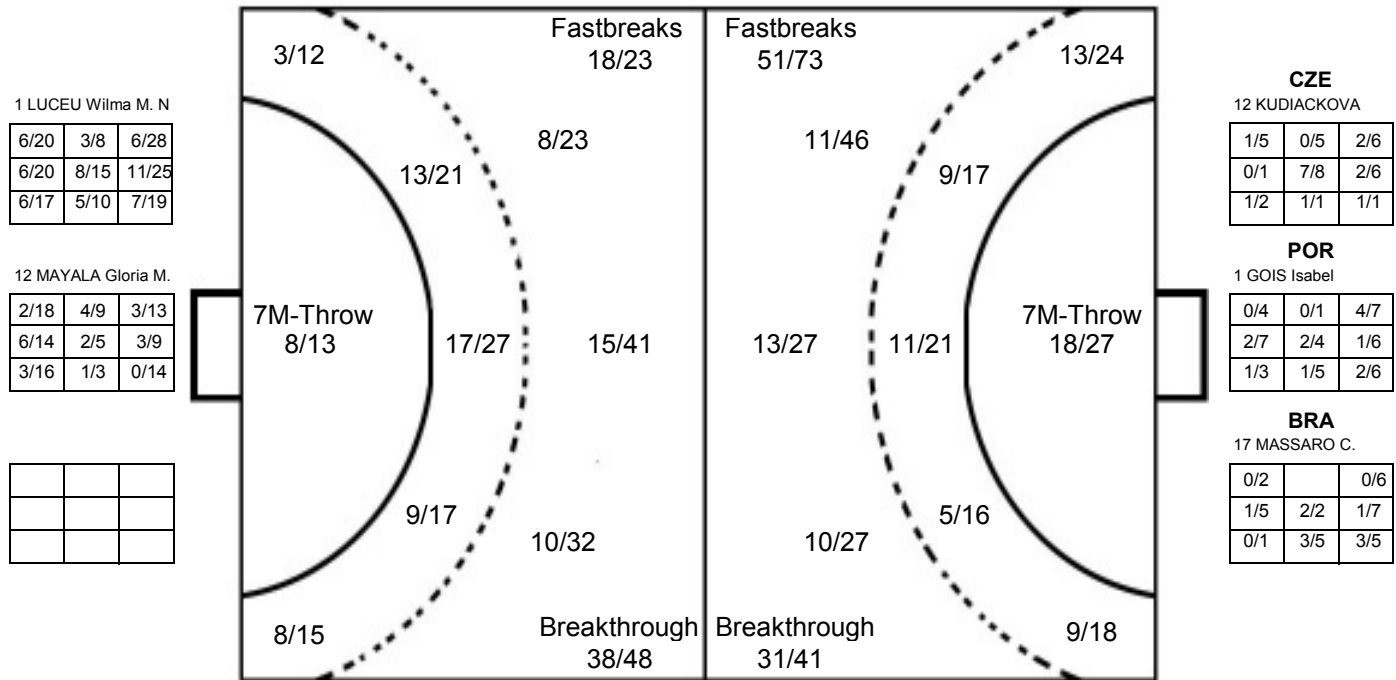

IV WOMEN'S YOUTH WORLD CHAMPIONSHIP IN MNE
TOTAL SHOT REPORT

UP TO MATCH 56

120816056-42-1/1

ANGOLA

Table listing player statistics for Angola, including names like LUCEU Wilma M. N., EDUARDO Giovania, CESAR Kassia J., etc., and their respective shot counts in various positions.

OPPONENT

Table listing player statistics for opponents: KAZ, BRA, JPN, NOR, JPN, KAZ, NOR, POR, POR, CZE, CZE, CZE, NOR, POR. Includes names like IRINA A., PESSOA Gabriela, SASAKI Haruno, etc.