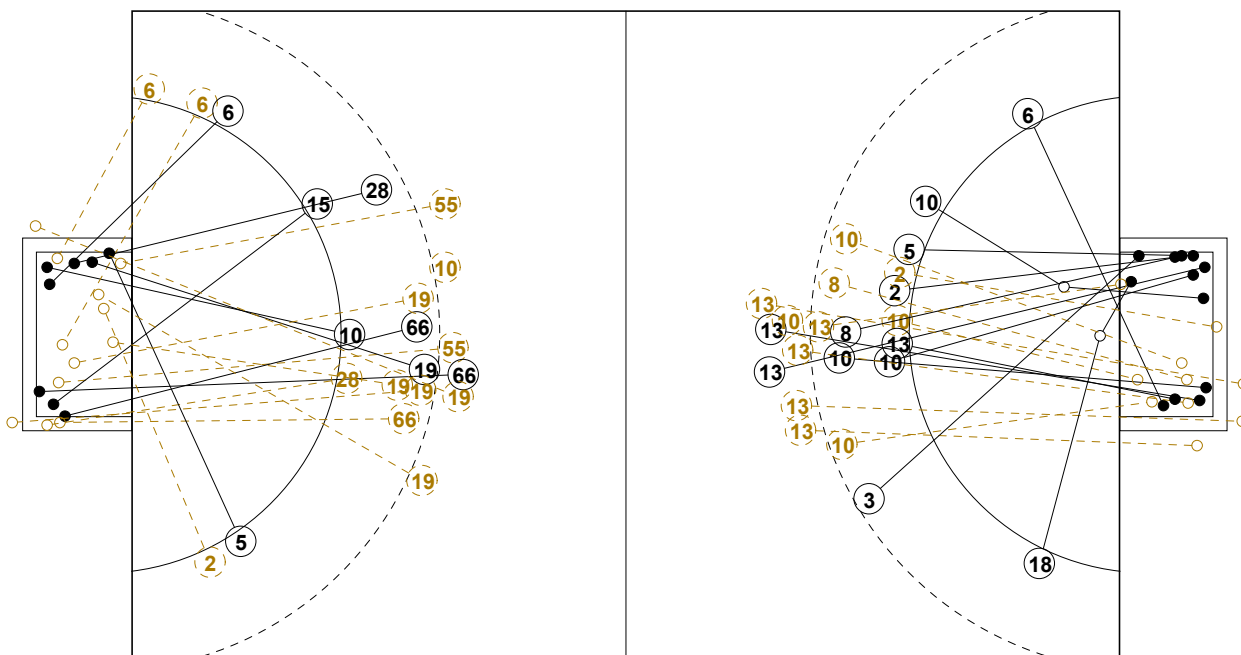

1st Half
11 : 14

2nd Half
26 : 23

IV WOMEN'S YOUTH WORLD CHAMPIONSHIP IN MNE

INDV/TEAM MATCH STATISTICS

OFFICIAL
HANDBALL
YOUTH WOMEN

PLACE 13-14
ROUND 8

GROUP X
MATCH 54

120816054-14-1/2
Bar
24/08/2012 18:15