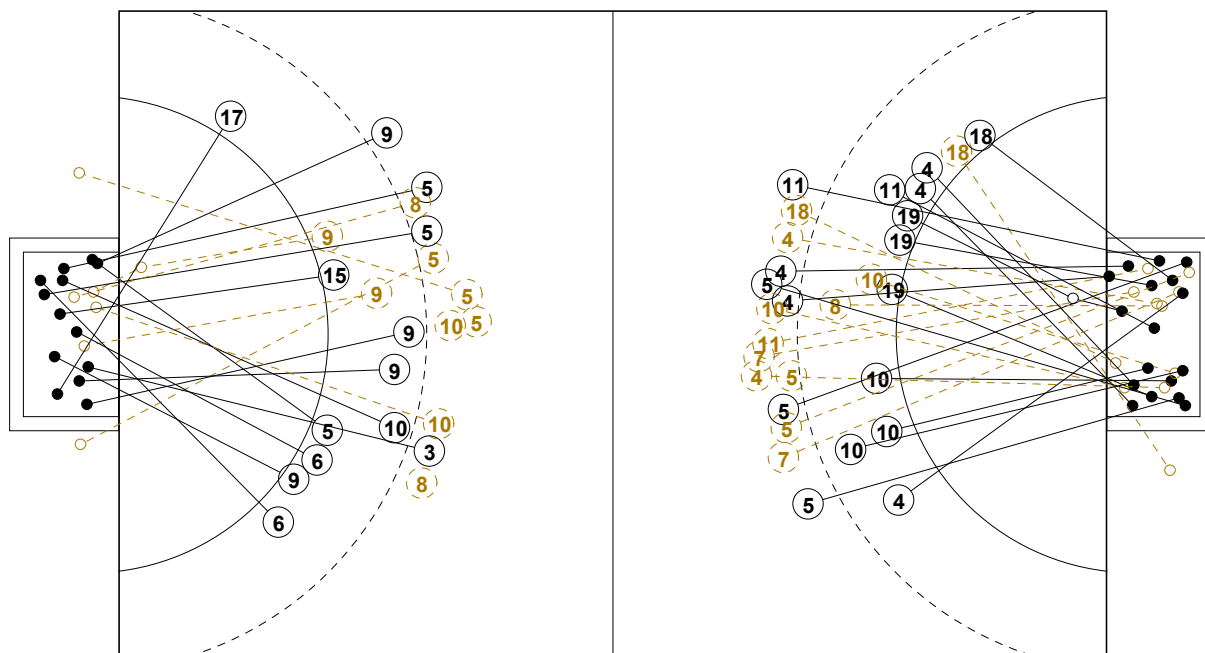

7M ROU

NOR 7M

2nd Half
30 : 36