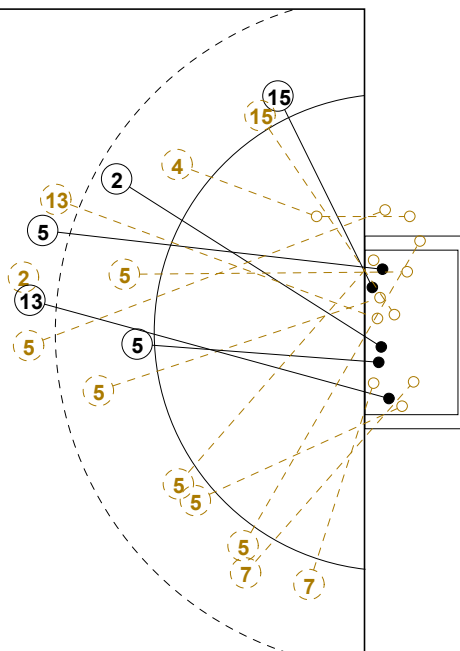

IV WOMEN'S YOUTH WORLD CHAMPIONSHIP IN MNE PICTORIAL MATCH STATISTICS

ROUND 1

MATCH 2

120816002-21-1/1