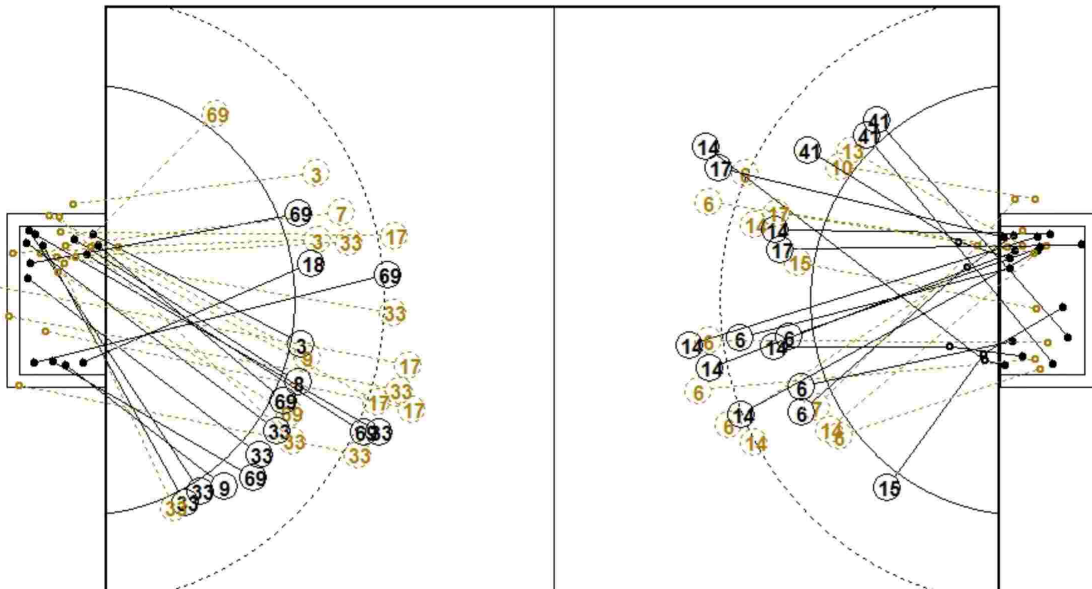

1st Half
15 : 8