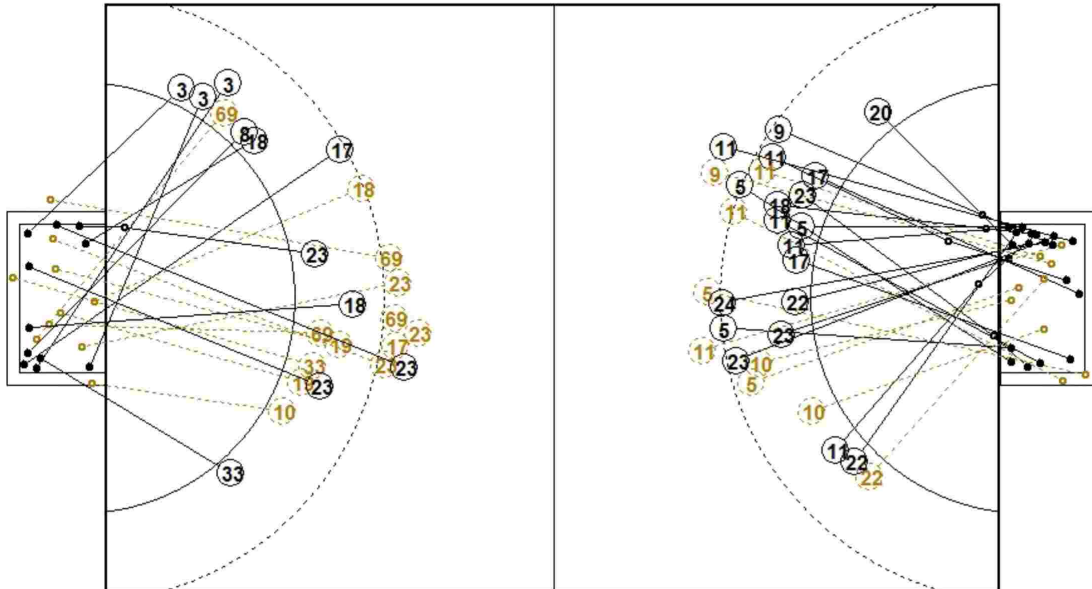

1st Half
20 : 20