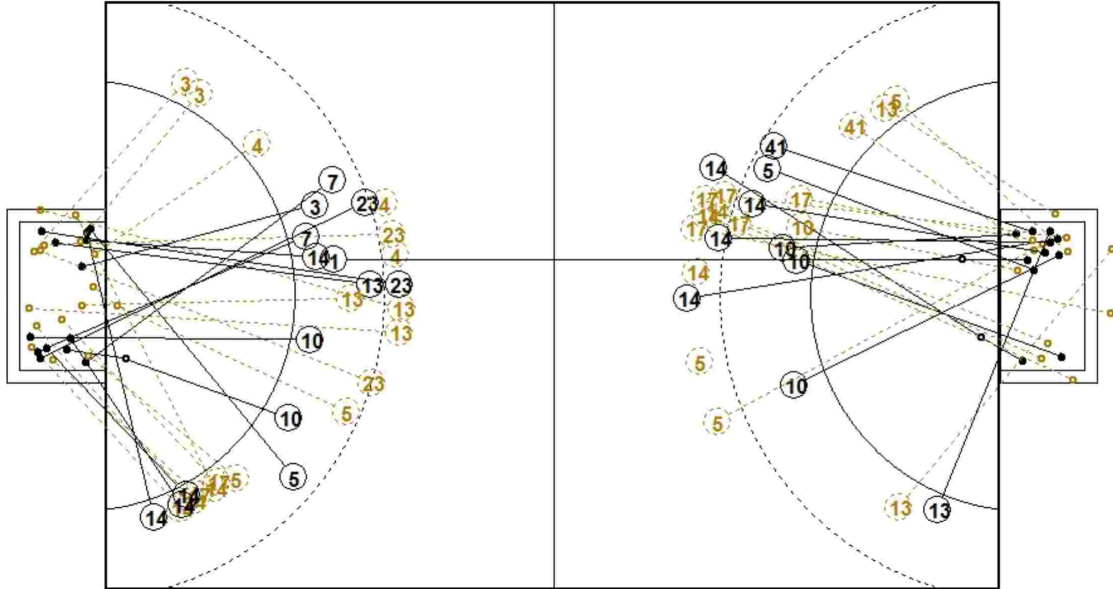

THE 14TH EAST ASIAN HANDBALL CLUB CHAMPIONSHIP(F)

PHMS Pictorial Handball Match Statistics

IHF Official System

PICTORIAL MATCH STATISTICS

HANDBALL
WOMEN

PRELIMINARY
ROUND 3

GROUP A
MATCH 10

Hefei ANHUI
19-04-2017 13:00