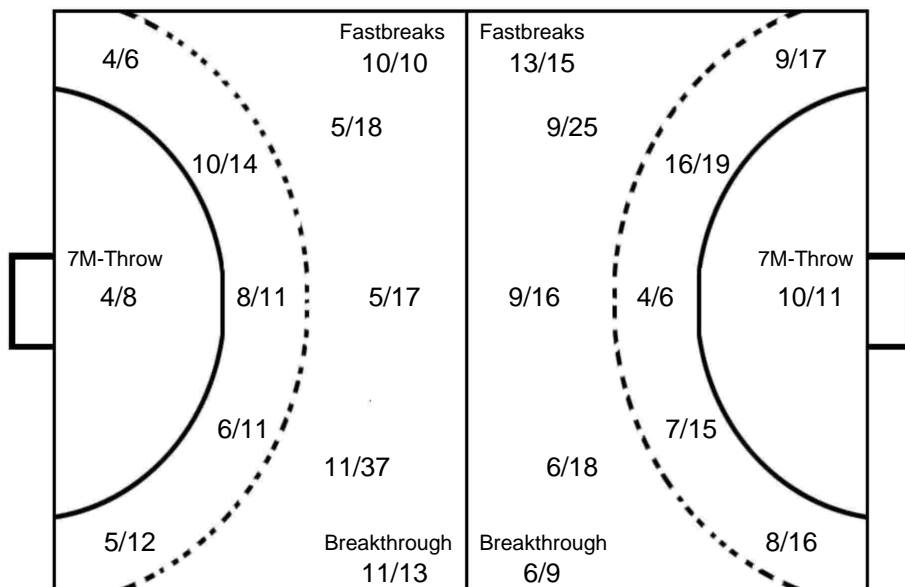

THE 14TH EAST ASIAN HANDBALL CLUB CHAMPIONSHIP(F)

PHMS Pictorial Handball Match Statistics

IHF Official System

TOURNAMENT SHOT REPORT

HANDBALL
WOMEN

UP TO MATCH 10

China
19-04-2017 13:00

ANHUI

1 SI Yan <table border="1"><tr><td></td><td></td><td></td></tr><tr><td>1</td><td></td><td></td></tr><tr><td></td><td></td><td></td></tr></table> Post - 0 Miss - 0 Block - 0	5 BAN Chenchen <table border="1"><tr><td>2</td><td></td><td>3</td></tr><tr><td>1</td><td>1</td><td>2</td></tr><tr><td>2</td><td></td><td>2</td></tr></table> Post - 2 Miss - 1 Block - 1	6 SHEN Ping <table border="1"><tr><td></td><td></td><td>1</td></tr><tr><td>2</td><td></td><td></td></tr><tr><td>2</td><td></td><td>2</td></tr></table> Post - 0 Miss - 1 Block - 1	7 ZHAO Jiangchuan <table border="1"><tr><td></td><td></td><td>1</td></tr><tr><td></td><td></td><td>1</td></tr><tr><td></td><td></td><td></td></tr></table> Post - 0 Miss - 1 Block - 0	8 XU Shiyuan <table border="1"><tr><td></td><td></td><td></td></tr><tr><td></td><td></td><td></td></tr><tr><td></td><td></td><td></td></tr></table> Post - 0 Miss - 0 Block - 0	10 SUN Laimiao <table border="1"><tr><td>1</td><td></td><td>1</td></tr><tr><td>2</td><td></td><td>2</td></tr><tr><td>1</td><td></td><td></td></tr></table> Post - 0 Miss - 1 Block - 1	13 TAO Danyang <table border="1"><tr><td>1</td><td></td><td>1</td></tr><tr><td>1</td><td></td><td></td></tr><tr><td></td><td></td><td></td></tr></table> Post - 1 Miss - 1 Block - 0	14 LIU Xiaomei <table border="1"><tr><td>1</td><td></td><td></td></tr><tr><td>11</td><td></td><td>1</td></tr><tr><td>3</td><td></td><td>4</td></tr></table> Post - 5 Miss - 1 Block - 5
15 WANG Chanchan <table border="1"><tr><td>1</td><td>1</td><td>1</td></tr><tr><td>1</td><td></td><td></td></tr><tr><td></td><td></td><td>1</td></tr></table> Post - 0 Miss - 0 Block - 0	16 ZHU Lizhen <table border="1"><tr><td></td><td></td><td></td></tr><tr><td></td><td></td><td></td></tr><tr><td></td><td></td><td></td></tr></table> Post - 0 Miss - 0 Block - 0	17 ZHOU Ting <table border="1"><tr><td>1</td><td></td><td></td></tr><tr><td>1</td><td></td><td>1</td></tr><tr><td>3</td><td></td><td>2</td></tr></table> Post - 1 Miss - 5 Block - 4	18 ZHENG Dongdong <table border="1"><tr><td></td><td></td><td>1</td></tr><tr><td></td><td></td><td></td></tr><tr><td></td><td></td><td></td></tr></table> Post - 0 Miss - 0 Block - 0	20 ZHOU Xueting <table border="1"><tr><td></td><td></td><td></td></tr><tr><td></td><td></td><td></td></tr><tr><td></td><td></td><td></td></tr></table> Post - 0 Miss - 0 Block - 0	23 ZHANG Tianjie <table border="1"><tr><td></td><td></td><td></td></tr><tr><td></td><td></td><td></td></tr><tr><td></td><td></td><td></td></tr></table> Post - 0 Miss - 0 Block - 0	41 DU Jijuan <table border="1"><tr><td>1</td><td>1</td><td>3</td></tr><tr><td>1</td><td></td><td>1</td></tr><tr><td>3</td><td></td><td>2</td></tr></table> Post - 1 Miss - 0 Block - 0	71 LI Miaoran <table border="1"><tr><td></td><td></td><td></td></tr><tr><td></td><td></td><td></td></tr><tr><td></td><td></td><td></td></tr></table> Post - 0 Miss - 0 Block - 0

1 SI Yan

3/13	1/2	5/15
2/16	4/4	9/19
3/13	2/2	5/14

16 ZHU Lizhen

0/3	0/5	0/6
1/10	3/3	3/7
1/6		2/3

JPN

1 TERADA Miyuki

2/4		0/2
4/11	1/2	3/6
1/3	1/1	2/4

CHNJS

1 LU Ting

0/1	0/1	0/1
2/6	1/1	3/4
3/8		0/3

KOR

12 PARK Sori

0/2		0/4
2/4	2/2	2/5
1/1	1/1	0/2

OPPONENT

KOR 5 JUNG Yura <table border="1"><tr><td></td><td></td><td>2</td></tr><tr><td>6</td><td></td><td>1</td></tr><tr><td>3</td><td></td><td></td></tr></table> Post - 0 Miss - 0 Block - 0	CHNJS 33 JIN Mengqing <table border="1"><tr><td></td><td>1</td><td>6</td></tr><tr><td></td><td></td><td>1</td></tr><tr><td>1</td><td></td><td></td></tr></table> Post - 4 Miss - 0 Block - 1	JPN 14 KAWATA Tomomi <table border="1"><tr><td>1</td><td>1</td><td>1</td></tr><tr><td>2</td><td></td><td></td></tr><tr><td>2</td><td></td><td>2</td></tr></table> Post - 1 Miss - 0 Block - 0	CHNJS 69 LAN Xiaoling <table border="1"><tr><td>1</td><td></td><td>1</td></tr><tr><td>1</td><td></td><td>1</td></tr><tr><td>1</td><td></td><td>2</td></tr></table> Post - 0 Miss - 2 Block - 0	KOR 11 KIM Jinyi <table border="1"><tr><td>2</td><td></td><td></td></tr><tr><td>1</td><td></td><td>2</td></tr><tr><td>1</td><td></td><td>1</td></tr></table> Post - 0 Miss - 0 Block - 0	KOR 23 GIM Ayeong <table border="1"><tr><td>1</td><td>1</td><td>1</td></tr><tr><td>1</td><td></td><td></td></tr><tr><td>1</td><td></td><td>1</td></tr></table> Post - 2 Miss - 0 Block - 0	CHNJS 3 ZHANG Haixia <table border="1"><tr><td></td><td></td><td></td></tr><tr><td>2</td><td></td><td></td></tr><tr><td>1</td><td></td><td>1</td></tr></table> Post - 1 Miss - 2 Block - 0	JPN 7 OHYAMA Mana <table border="1"><tr><td>1</td><td></td><td></td></tr><tr><td></td><td></td><td>1</td></tr><tr><td>2</td><td></td><td></td></tr></table> Post - 0 Miss - 0 Block - 0
JPN 10 GOTO Chitose <table border="1"><tr><td>1</td><td></td><td></td></tr><tr><td>3</td><td></td><td></td></tr><tr><td></td><td></td><td></td></tr></table> Post - 0 Miss - 0 Block - 0	JPN 23 SASAKI Haruno <table border="1"><tr><td>1</td><td></td><td>1</td></tr><tr><td></td><td></td><td>1</td></tr><tr><td>1</td><td></td><td></td></tr></table> Post - 0 Miss - 1 Block - 0	KOR 19 KIM Hyewon <table border="1"><tr><td>1</td><td></td><td>2</td></tr><tr><td></td><td></td><td>1</td></tr><tr><td></td><td></td><td></td></tr></table> Post - 0 Miss - 0 Block - 0	JPN 3 INABA Masayo <table border="1"><tr><td></td><td></td><td>1</td></tr><tr><td></td><td></td><td></td></tr><tr><td>1</td><td></td><td>1</td></tr></table> Post - 0 Miss - 1 Block - 0	JPN 4 SUNAMI Yui <table border="1"><tr><td>1</td><td></td><td></td></tr><tr><td>1</td><td></td><td></td></tr><tr><td></td><td></td><td>1</td></tr></table> Post - 0 Miss - 0 Block - 2	KOR 20 KIM Geumson <table border="1"><tr><td></td><td>1</td><td>1</td></tr><tr><td>1</td><td></td><td></td></tr><tr><td></td><td></td><td></td></tr></table> Post - 0 Miss - 0 Block - 0	CHNJS 8 QIAO Ru <table border="1"><tr><td></td><td></td><td></td></tr><tr><td>1</td><td></td><td>1</td></tr><tr><td></td><td></td><td></td></tr></table> Post - 0 Miss - 1 Block - 0	JPN 8 NAGATA Mika <table border="1"><tr><td>1</td><td></td><td></td></tr><tr><td></td><td></td><td>1</td></tr><tr><td></td><td></td><td></td></tr></table> Post - 0 Miss - 0 Block - 0