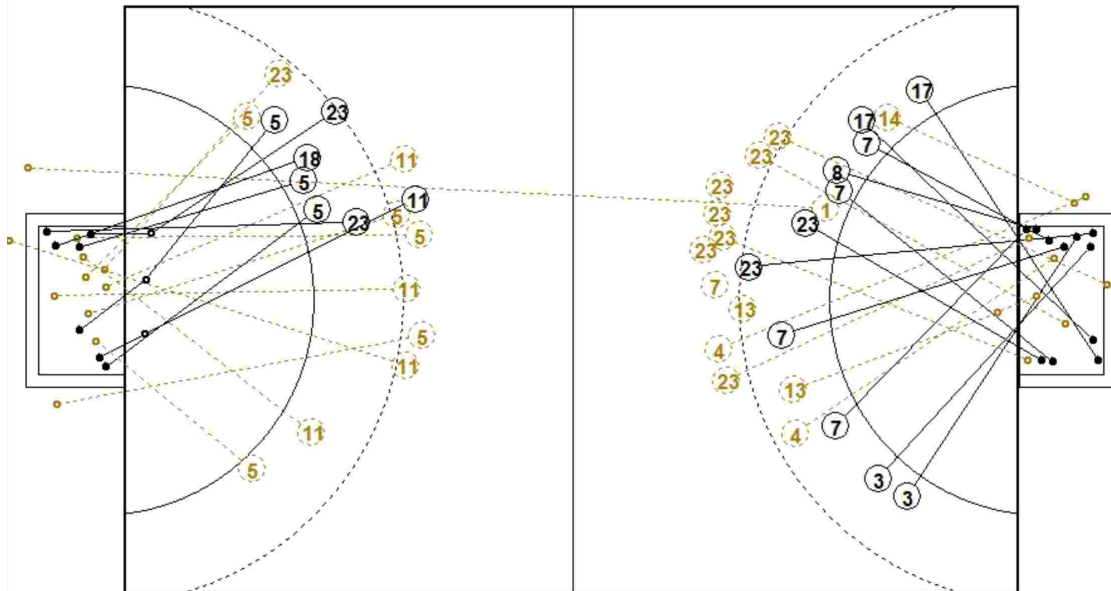

1st Half
11 : 14