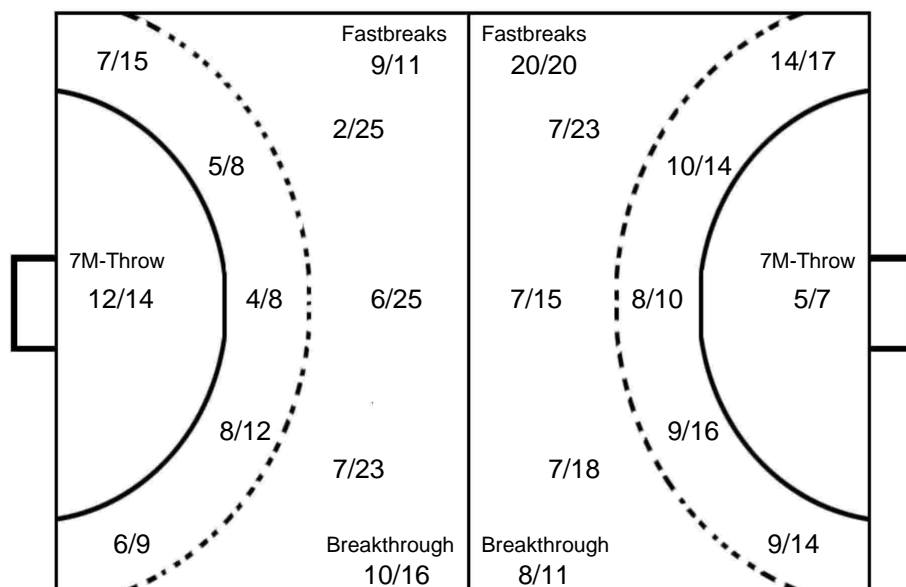

THE 14TH EAST ASIAN HANDBALL CLUB CHAMPIONSHIP(F)

PHMS Pictorial Handball Match Statistics

IHF Official System

TOURNAMENT SHOT REPORT

HANDBALL
WOMEN

UP TO MATCH 9

China
19-04-2017 10:00

JIANGSU

1 LU Ting [ ] [ ] [ ] [ ] [ ] [ ] Post - 0 Miss - 0 Block - 0	3 ZHANG Haixia 3 [ ] [ ] 1 2 [ ] [ ] 2 [ ] [ ] 1 Post - 1 Miss - 2 Block - 0	4 ZHAO Jiaqin 1 [ ] [ ] [ ] 3 [ ] [ ] [ ] 1 [ ] [ ] [ ] Post - 0 Miss - 0 Block - 2	7 ZHOU Qi [ ] [ ] [ ] [ ] [ ] [ ] [ ] [ ] [ ] Post - 0 Miss - 0 Block - 0	8 QIAO Ru 5 [ ] [ ] 2 2 [ ] [ ] 1 [ ] [ ] [ ] Post - 0 Miss - 1 Block - 0	9 MO Mengmeng [ ] [ ] [ ] 1 [ ] [ ] [ ] [ ] [ ] [ ] Post - 1 Miss - 0 Block - 0	10 WANG Keke [ ] [ ] [ ] [ ] [ ] [ ] [ ] [ ] [ ] Post - 1 Miss - 0 Block - 0	11 YU Yuanyuan [ ] [ ] 1 [ ] [ ] [ ] [ ] [ ] [ ] [ ] 2 Post - 0 Miss - 1 Block - 0
12 HUANG Xia [ ] [ ] [ ] [ ] [ ] [ ] [ ] [ ] [ ] Post - 0 Miss - 0 Block - 0	16 WANG Xiaohua [ ] [ ] [ ] [ ] [ ] [ ] [ ] [ ] [ ] Post - 0 Miss - 0 Block - 0	17 XIU Lijie 1 2 [ ] [ ] 1 [ ] [ ] [ ] 1 [ ] [ ] 2 Post - 1 Miss - 3 Block - 2	18 WEI Qiuxiang 1 [ ] [ ] [ ] [ ] [ ] [ ] 1 [ ] [ ] 1 Post - 0 Miss - 0 Block - 0	19 LI Weiwei [ ] [ ] [ ] [ ] [ ] [ ] [ ] [ ] 1 [ ] [ ] 1 Post - 0 Miss - 2 Block - 0	23 WANG Shuhui [ ] [ ] [ ] 1 [ ] [ ] 1 [ ] [ ] 2 Post - 0 Miss - 0 Block - 1	33 JIN Mengqing 3 2 6 [ ] [ ] 2 1 [ ] [ ] Post - 7 Miss - 0 Block - 4	69 LAN Xiaoling 3 [ ] [ ] 2 3 [ ] [ ] 4 3 [ ] [ ] 3 Post - 0 Miss - 6 Block - 4

1 LU Ting	1/3	0/1	1/4
	3/12	2/2	4/7
	3/9	1/1	0/4

12 HUANG Xia	0/2	[ ]	1/1
	0/2	[ ]	[ ]
	[ ]	[ ]	0/1

16 WANG Xiaohua	1/8	0/6	2/13
	3/12	1/2	6/16
	1/11	3/5	2/17

JPN		
1 TERADA Miyuki	0/4	2/4
	1/3	3/5
	3/4	3/7

CHNAH		
1 SI Yan	1/2	0/1
	0/3	1/1
	2/6	3/6

KOR		
1 OH Sara	2/9	0/1
	2/5	1/1
	0/3	0/3

OPPONENT

KOR 11 KIM Jinyi 3 [ ] [ ] 1 1 [ ] [ ] 3 1 [ ] [ ] [ ] Post - 2 Miss - 2 Block - 0	CHNAH 6 SHEN Ping [ ] [ ] [ ] 1 2 [ ] [ ] [ ] 2 [ ] [ ] [ ] 2 Post - 0 Miss - 1 Block - 1	KOR 23 GIM Ayeong 1 [ ] [ ] [ ] 2 2 [ ] [ ] [ ] 1 1 [ ] [ ] [ ] Post - 0 Miss - 0 Block - 0	CHNAH 14 LIU Xiaomei [ ] [ ] [ ] [ ] 3 [ ] [ ] [ ] 1 [ ] [ ] [ ] 2 Post - 1 Miss - 0 Block - 2	CHNAH 17 ZHOU Ting 1 [ ] [ ] [ ] 1 [ ] [ ] [ ] 2 [ ] [ ] [ ] 2 Post - 1 Miss - 0 Block - 0	CHNAH 41 DU Jijuan [ ] [ ] 1 [ ] 1 [ ] [ ] [ ] 1 2 [ ] [ ] [ ] 1 Post - 1 Miss - 0 Block - 0	KOR 18 BAE Minhee 1 [ ] [ ] [ ] 1 2 [ ] [ ] [ ] 1 [ ] [ ] [ ] 1 Post - 2 Miss - 0 Block - 0	KOR 5 JUNG Yura [ ] [ ] [ ] 1 [ ] [ ] [ ] [ ] 2 [ ] [ ] [ ] 2 Post - 2 Miss - 0 Block - 1
KOR 20 KIM Geumsun [ ] [ ] [ ] 2 [ ] [ ] [ ] [ ] 1 [ ] [ ] [ ] 1 Post - 0 Miss - 0 Block - 0	JPN 4 SUNAMI Yui 1 [ ] [ ] [ ] [ ] [ ] [ ] 1 1 [ ] [ ] [ ] 1 Post - 0 Miss - 0 Block - 1	JPN 13 YOKOSHIMA Aya 1 [ ] [ ] [ ] 1 [ ] [ ] [ ] 1 [ ] [ ] [ ] 1 Post - 0 Miss - 0 Block - 0	JPN 14 KAWATA Tomomi [ ] [ ] [ ] 1 [ ] [ ] [ ] 2 [ ] [ ] [ ] 1 Post - 0 Miss - 0 Block - 0	CHNAH 15 WANG Chanchan [ ] [ ] 1 [ ] 1 [ ] [ ] [ ] [ ] [ ] [ ] [ ] 1 Post - 0 Miss - 0 Block - 0	JPN 17 YASOJIMA Tomomi [ ] [ ] [ ] 1 [ ] [ ] [ ] [ ] [ ] [ ] [ ] 2 Post - 0 Miss - 2 Block - 0	JPN 20 AKIYAMA Natsumi 1 [ ] [ ] [ ] 2 [ ] [ ] [ ] [ ] [ ] [ ] [ ] Post - 0 Miss - 0 Block - 0	JPN 23 SASAKI Haruno [ ] [ ] [ ] 2 [ ] [ ] [ ] 1 [ ] [ ] [ ] [ ] Post - 0 Miss - 1 Block - 0