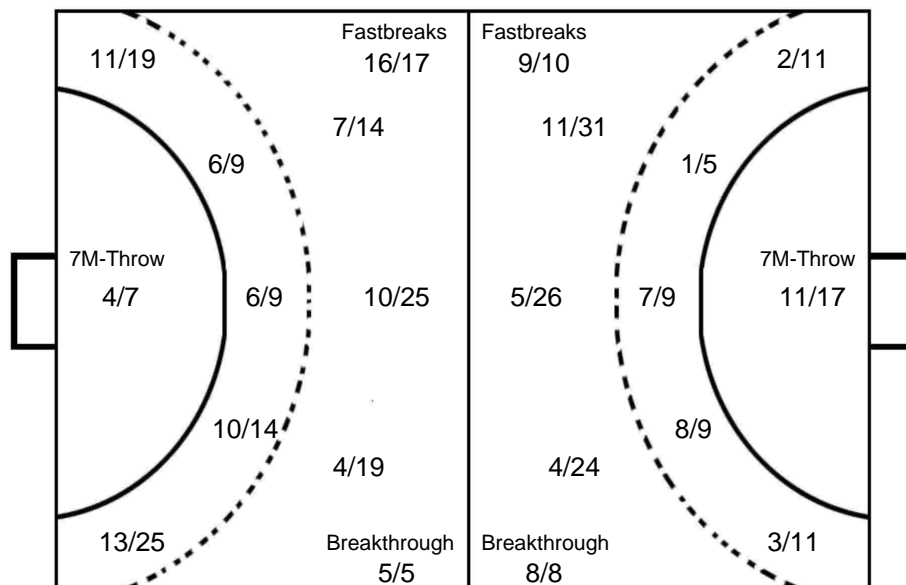

THE 14TH EAST ASIAN HANDBALL CLUB CHAMPIONSHIP(F)

PHMS Pictorial Handball Match Statistics

IHF Official System

TOURNAMENT SHOT REPORT

HANDBALL
WOMEN

UP TO MATCH 10

China
19-04-2017 13:00

HOKKOKU BANK JPN

1 TERADA Miyuki [ ] [ ] [ ] [ ] [ ] [ ] Post - 0 Miss - 0 Block - 0	3 INABA Masayo 3 [ ] [ ] 2 [ ] [ ] [ ] 2 [ ] [ ] 2 Post - 0 Miss - 2 Block - 0	4 SUNAMI Yui 2 [ ] [ ] [ ] 2 [ ] [ ] 1 1 [ ] [ ] 2 Post - 0 Miss - 1 Block - 3	5 SHIOTA Sayo 1 [ ] [ ] [ ] [ ] 1 [ ] [ ] [ ] [ ] [ ] 1 Post - 0 Miss - 1 Block - 0	6 ISHINO Mikako [ ] [ ] [ ] [ ] [ ] [ ] [ ] 1 [ ] [ ] [ ] [ ] Post - 0 Miss - 0 Block - 0	7 OHYAMA Mana 2 [ ] [ ] [ ] 2 [ ] [ ] 2 4 [ ] [ ] 1 Post - 0 Miss - 0 Block - 1	8 NAGATA Mika 1 [ ] [ ] [ ] 1 [ ] [ ] 2 2 [ ] 1 [ ] [ ] Post - 0 Miss - 0 Block - 0	10 GOTO Chitose 1 [ ] [ ] [ ] 5 [ ] [ ] [ ] [ ] [ ] [ ] [ ] Post - 0 Miss - 0 Block - 0
13 YOKOSHIMA Aya 1 [ ] [ ] [ ] 1 [ ] [ ] 3 [ ] 1 [ ] 1 Post - 2 Miss - 1 Block - 1	14 KAWATA Tomomi 1 [ ] 1 [ ] 2 2 [ ] [ ] 2 2 [ ] [ ] 3 Post - 2 Miss - 1 Block - 0	16 HASHIMOTO C [ ] [ ] [ ] [ ] [ ] [ ] [ ] [ ] [ ] [ ] [ ] [ ] Post - 0 Miss - 0 Block - 0	17 YASOJIMA Tomomi [ ] [ ] 1 [ ] 3 1 [ ] 1 [ ] [ ] [ ] [ ] [ ] 2 Post - 0 Miss - 2 Block - 0	18 FUKATA Ayaka 1 [ ] [ ] [ ] [ ] [ ] [ ] [ ] [ ] [ ] [ ] [ ] [ ] Post - 1 Miss - 1 Block - 1	20 AKIYAMA Natsumi 2 [ ] [ ] [ ] [ ] 2 [ ] [ ] [ ] [ ] [ ] [ ] [ ] [ ] Post - 0 Miss - 0 Block - 0	21 MATSUMOTO Hikaru [ ] [ ] [ ] 1 [ ] [ ] [ ] [ ] [ ] [ ] [ ] 1 Post - 1 Miss - 0 Block - 0	23 SASAKI Haruno 2 [ ] [ ] 3 1 [ ] [ ] 2 1 [ ] [ ] 3 Post - 2 Miss - 2 Block - 4

1 TERADA Miyuki	2/11	3/5	5/10
	7/21	6/7	9/18
	5/12	4/4	7/15

16 HASHIMOTO C	2/4	0/1
	0/3	1/3
	1/5	0/2

1 SI Yan	2/7	1/1	4/5
	1/7	1/1	0/5
	1/4	2/2	2/6

1 OH Sara	0/5	1/1	3/6
	2/6	3/4	1/2
	2/4	1/2	0/4

16 WANG Xiaohua	1/3	0/1	0/3
	1/4	1/2	2/7
	0/3	2/3	1/7

OPPONENT

5 JUNG Yura (KOR) 1 [ ] [ ] [ ] 3 [ ] [ ] 2 1 [ ] [ ] 4 Post - 2 Miss - 2 Block - 0	14 LIU Xiaomei (CHNAH) 1 [ ] [ ] [ ] 3 [ ] [ ] 1 1 [ ] [ ] 1 Post - 2 Miss - 0 Block - 1	5 BAN Chenchen (CHNAH) [ ] [ ] [ ] 1 1 [ ] 1 [ ] [ ] 2 [ ] [ ] [ ] Post - 1 Miss - 0 Block - 1	8 QIAO Ru (CHNJS) 3 [ ] [ ] 1 1 [ ] [ ] [ ] [ ] [ ] [ ] [ ] Post - 0 Miss - 0 Block - 0	19 KIM Hyewon (KOR) 2 [ ] [ ] [ ] 1 [ ] [ ] 1 1 [ ] [ ] [ ] Post - 0 Miss - 0 Block - 0	10 SUN Laimiao (CHNAH) 1 [ ] [ ] 1 [ ] [ ] [ ] 1 1 [ ] [ ] [ ] Post - 0 Miss - 0 Block - 1	41 DU Jijuan (CHNAH) 1 [ ] [ ] [ ] 1 [ ] [ ] [ ] 1 [ ] [ ] 1 Post - 0 Miss - 0 Block - 0	69 LAN Xiaoling (CHNJS) 1 [ ] [ ] [ ] [ ] [ ] [ ] 2 1 [ ] [ ] [ ] Post - 0 Miss - 2 Block - 2
11 KIM Jinyi (KOR) 1 [ ] [ ] [ ] 2 [ ] [ ] [ ] Post - 0 Miss - 1 Block - 0	17 XIU Lijie (CHNJS) [ ] [ ] 1 [ ] [ ] 1 [ ] [ ] [ ] [ ] [ ] [ ] 1 Post - 0 Miss - 2 Block - 0	23 GIM Ayeong (KOR) [ ] [ ] [ ] 2 [ ] [ ] [ ] 1 [ ] [ ] [ ] [ ] Post - 2 Miss - 0 Block - 1	4 ZHAO Jiaqin (CHNJS) [ ] [ ] [ ] [ ] 2 [ ] [ ] [ ] [ ] [ ] [ ] [ ] [ ] Post - 0 Miss - 0 Block - 2	11 YU Yuanyuan (CHNJS) [ ] [ ] 1 [ ] [ ] [ ] [ ] [ ] [ ] [ ] [ ] [ ] 1 Post - 0 Miss - 1 Block - 0	19 LI Weiwei (CHNJS) [ ] [ ] [ ] [ ] [ ] [ ] [ ] 1 [ ] [ ] [ ] 1 Post - 0 Miss - 2 Block - 0	1 SI Yan (CHNAH) 1 [ ] [ ] [ ] [ ] [ ] [ ] [ ] [ ] [ ] [ ] [ ] Post - 0 Miss - 0 Block - 0	7 ZHAO Jiangchuan (CHNAH) [ ] [ ] [ ] [ ] [ ] [ ] [ ] [ ] [ ] [ ] [ ] 1 Post - 0 Miss - 0 Block - 0