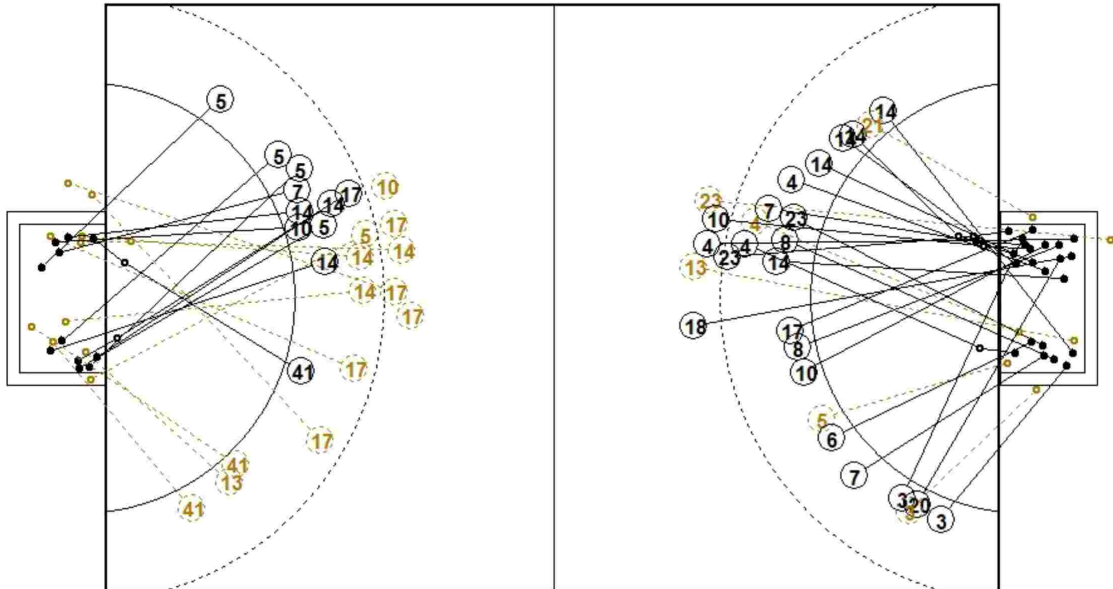

1st Half
13 : 12