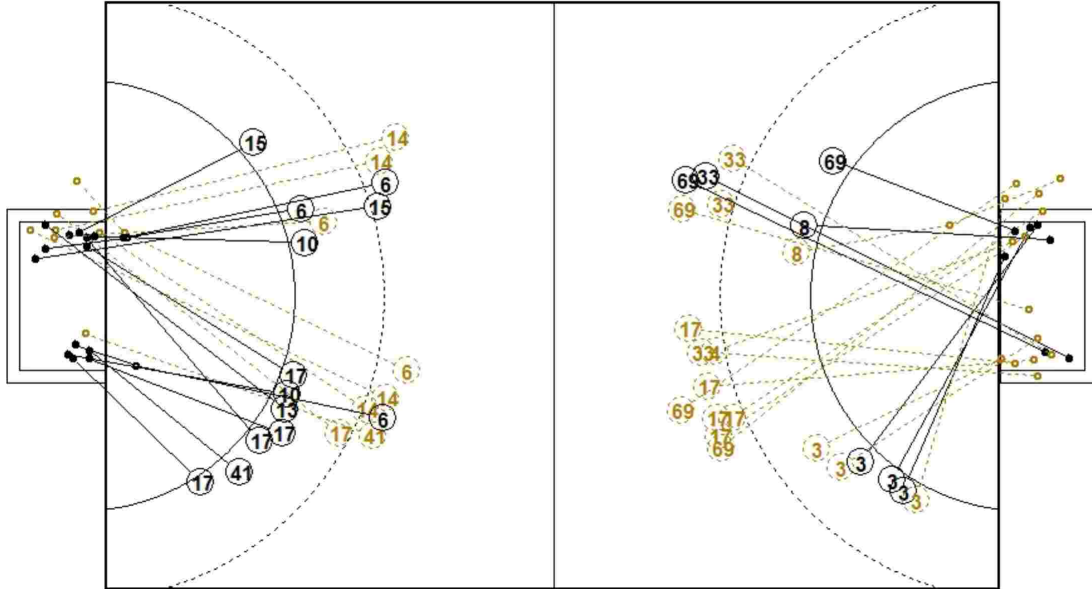

THE 14TH EAST ASIAN HANDBALL CLUB CHAMPIONSHIP(F)

PHMS Pictorial Handball Match Statistics

IHF Official System

PICTORIAL MATCH STATISTICS

HANDBALL
WOMEN

PRELIMINARY
ROUND 1

GROUP A
MATCH 1

Hefei ANHUI
16-04-2017 13:00