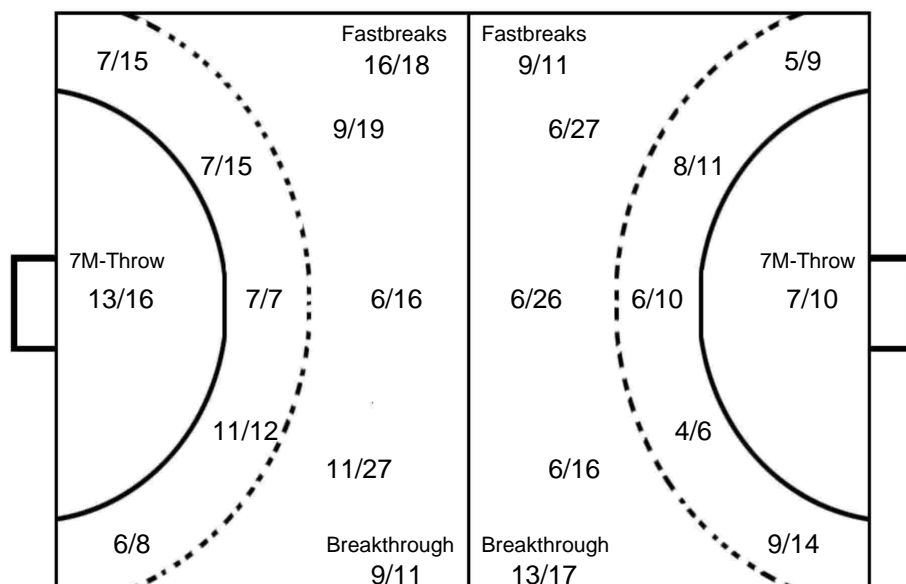

THE 14TH EAST ASIAN HANDBALL CLUB CHAMPIONSHIP(F)

PHMS Pictorial Handball Match Statistics

IHF Official System

TOURNAMENT SHOT REPORT

HANDBALL
WOMEN

UP TO MATCH 9

China
19-04-2017 10:00

COLORFUL DAEGU KOR

1 OH Sara	5 JUNG Yura	8 GIM Yeonggyeong	9 HAN Seungmi	10 HWANG Eunjin	11 KIM Jinyi	12 PARK Sori	15 GIM Namyeong
<table border="1"><tr><td></td><td></td><td></td></tr><tr><td></td><td></td><td></td></tr><tr><td></td><td></td><td></td></tr></table>	<table border="1"><tr><td>1</td><td></td><td>3</td></tr><tr><td>9</td><td></td><td>3</td></tr><tr><td>6</td><td></td><td>6</td></tr></table>	<table border="1"><tr><td></td><td></td><td></td></tr><tr><td></td><td></td><td></td></tr><tr><td></td><td></td><td></td></tr></table>	<table border="1"><tr><td></td><td></td><td></td></tr><tr><td>2</td><td></td><td></td></tr><tr><td></td><td></td><td></td></tr></table>	<table border="1"><tr><td></td><td></td><td></td></tr><tr><td></td><td></td><td></td></tr><tr><td></td><td></td><td></td></tr></table>	<table border="1"><tr><td>5</td><td>1</td><td></td></tr><tr><td>3</td><td></td><td>6</td></tr><tr><td>4</td><td></td><td>1</td></tr></table>	<table border="1"><tr><td></td><td></td><td></td></tr><tr><td></td><td></td><td></td></tr><tr><td></td><td></td><td></td></tr></table>	<table border="1"><tr><td></td><td></td><td></td></tr><tr><td></td><td></td><td></td></tr><tr><td></td><td></td><td></td></tr></table>
Post - 0 Miss - 1 Block - 0	Post - 4 Miss - 2 Block - 1	Post - 0 Miss - 0 Block - 0	Post - 0 Miss - 0 Block - 0	Post - 1 Miss - 1 Block - 1	Post - 2 Miss - 3 Block - 0	Post - 0 Miss - 0 Block - 0	Post - 0 Miss - 0 Block - 0
17 YOUN Areum	18 BAE Minhee	19 KIM Hyewon	20 KIM Geumsun	22 LEE Miteum	23 GIM Ayeong	24 KIM Hanna	
<table border="1"><tr><td></td><td>1</td><td>1</td></tr><tr><td></td><td></td><td></td></tr><tr><td></td><td></td><td></td></tr></table>	<table border="1"><tr><td>1</td><td>2</td><td>1</td></tr><tr><td>2</td><td></td><td>2</td></tr><tr><td></td><td></td><td>1</td></tr></table>	<table border="1"><tr><td>4</td><td>1</td><td>2</td></tr><tr><td>1</td><td></td><td>2</td></tr><tr><td>1</td><td></td><td>1</td></tr></table>	<table border="1"><tr><td></td><td>1</td><td>3</td></tr><tr><td>2</td><td></td><td></td></tr><tr><td>1</td><td>1</td><td>1</td></tr></table>	<table border="1"><tr><td></td><td></td><td></td></tr><tr><td>2</td><td></td><td></td></tr><tr><td>1</td><td></td><td></td></tr></table>	<table border="1"><tr><td>2</td><td>1</td><td>5</td></tr><tr><td>3</td><td></td><td>2</td></tr><tr><td>2</td><td></td><td>1</td></tr></table>	<table border="1"><tr><td></td><td></td><td></td></tr><tr><td>1</td><td></td><td></td></tr><tr><td></td><td></td><td></td></tr></table>	
Post - 0 Miss - 0 Block - 0	Post - 2 Miss - 0 Block - 0	Post - 0 Miss - 0 Block - 0	Post - 0 Miss - 0 Block - 0	Post - 0 Miss - 0 Block - 0	Post - 4 Miss - 0 Block - 1	Post - 0 Miss - 0 Block - 0	

1 OH Sara
2/16 1/2 3/10
6/18 4/5 4/7
4/10 2/3 1/9

12 PARK Sori
2/8 0/7
2/5 3/3 4/8
3/5 3/3 1/5

JPN
1 TERADA Miyuki
0/3 1/1 0/2
2/7 5/5 3/7
1/5 3/3 2/4

CHNJS
16 WANG Xiaohua
0/5 0/4 1/6
2/5 2/6
0/5 1/2 0/4

CHNJS
1 LU Ting
1/2 0/1
1/5 1/1 1/2
0/1 1/1 0/1

OPPONENT

CHNAH	CHNAH	CHNJS	CHNJS	JPN	JPN	CHNJS	JPN
5 BAN Chenchen	14 LIU Xiaomei	69 LAN Xiaoling	3 ZHANG Haixia	7 OHYAMA Mana	23 SASAKI Haruno	33 JIN Mengqing	3 INABA Masayo
<table border="1"><tr><td>2</td><td></td><td>2</td></tr><tr><td></td><td></td><td>2</td></tr><tr><td></td><td></td><td>2</td></tr></table>	<table border="1"><tr><td></td><td></td><td></td></tr><tr><td>5</td><td></td><td></td></tr><tr><td>1</td><td></td><td>1</td></tr></table>	<table border="1"><tr><td>1</td><td></td><td>1</td></tr><tr><td>2</td><td></td><td>1</td></tr><tr><td>1</td><td></td><td>1</td></tr></table>	<table border="1"><tr><td>3</td><td></td><td>1</td></tr><tr><td></td><td></td><td></td></tr><tr><td>1</td><td></td><td></td></tr></table>	<table border="1"><tr><td>1</td><td></td><td></td></tr><tr><td>2</td><td></td><td>1</td></tr><tr><td>1</td><td></td><td></td></tr></table>	<table border="1"><tr><td>1</td><td></td><td></td></tr><tr><td>1</td><td></td><td></td></tr><tr><td></td><td></td><td>3</td></tr></table>	<table border="1"><tr><td>2</td><td>1</td><td></td></tr><tr><td></td><td></td><td>1</td></tr><tr><td></td><td></td><td></td></tr></table>	<table border="1"><tr><td>2</td><td></td><td>1</td></tr><tr><td></td><td></td><td></td></tr><tr><td></td><td></td><td>1</td></tr></table>
Post - 1 Miss - 1 Block - 0	Post - 2 Miss - 1 Block - 2	Post - 0 Miss - 2 Block - 2	Post - 0 Miss - 0 Block - 0	Post - 0 Miss - 0 Block - 1	Post - 2 Miss - 0 Block - 4	Post - 2 Miss - 0 Block - 0	Post - 0 Miss - 1 Block - 0
JPN	CHNJS	CHNJS	CHNJS	CHNJS	JPN	CHNAH	CHNAH
17 YASOJIMA Tomomi	4 ZHAO Jiaqin	8 QIAO Ru	17 XIU Lijie	23 WANG Shuhui	8 NAGATA Mika	15 WANG Chanchan	41 DU Jijuan
<table border="1"><tr><td></td><td></td><td>3</td></tr><tr><td></td><td>1</td><td></td></tr><tr><td></td><td></td><td></td></tr></table>	<table border="1"><tr><td>1</td><td></td><td></td></tr><tr><td>1</td><td></td><td></td></tr><tr><td>1</td><td></td><td></td></tr></table>	<table border="1"><tr><td>2</td><td></td><td>1</td></tr><tr><td></td><td></td><td></td></tr><tr><td></td><td></td><td></td></tr></table>	<table border="1"><tr><td>1</td><td></td><td></td></tr><tr><td></td><td></td><td></td></tr><tr><td>1</td><td></td><td>1</td></tr></table>	<table border="1"><tr><td></td><td></td><td>1</td></tr><tr><td></td><td></td><td>1</td></tr><tr><td></td><td></td><td>1</td></tr></table>	<table border="1"><tr><td></td><td></td><td></td></tr><tr><td>1</td><td></td><td></td></tr><tr><td>2</td><td></td><td></td></tr></table>	<table border="1"><tr><td>1</td><td></td><td></td></tr><tr><td>1</td><td></td><td></td></tr><tr><td></td><td></td><td></td></tr></table>	<table border="1"><tr><td></td><td></td><td>2</td></tr><tr><td></td><td></td><td></td></tr><tr><td></td><td></td><td></td></tr></table>
Post - 0 Miss - 0 Block - 0	Post - 0 Miss - 0 Block - 0	Post - 0 Miss - 0 Block - 0	Post - 0 Miss - 0 Block - 1	Post - 0 Miss - 0 Block - 1	Post - 0 Miss - 0 Block - 0	Post - 0 Miss - 0 Block - 0	Post - 0 Miss - 0 Block - 0