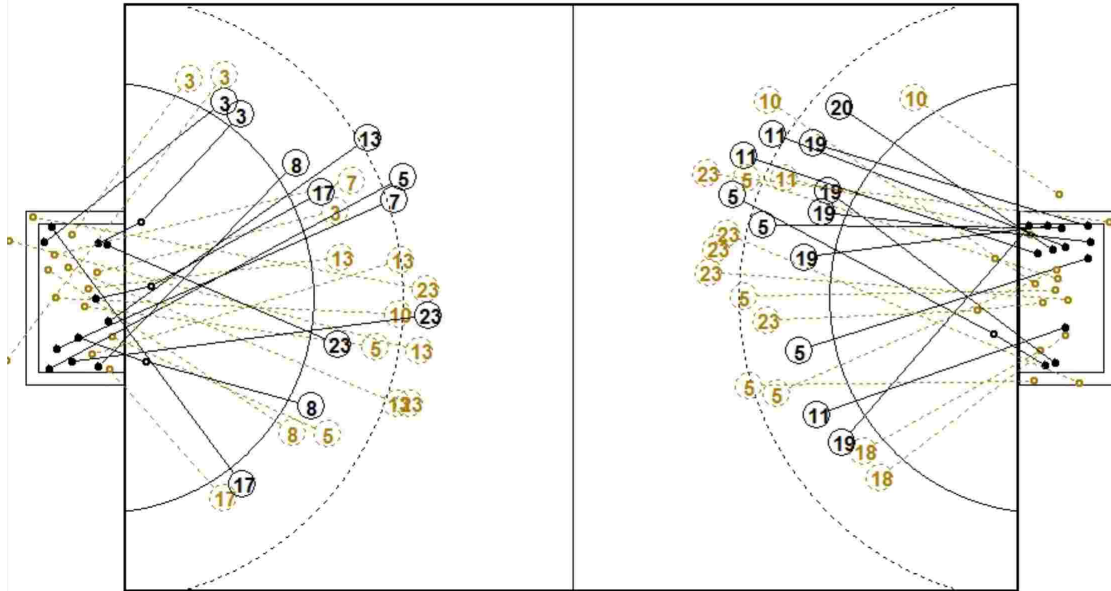

THE 14TH EAST ASIAN HANDBALL CLUB CHAMPIONSHIP(F)

PICTORIAL MATCH STATISTICS

HANDBALL
WOMEN

PRELIMINARY
ROUND 1

GROUP A
MATCH 2

Hefei ANHUI
16-04-2017 14:30

1st Half
11 : 14

2nd Half
25 : 24