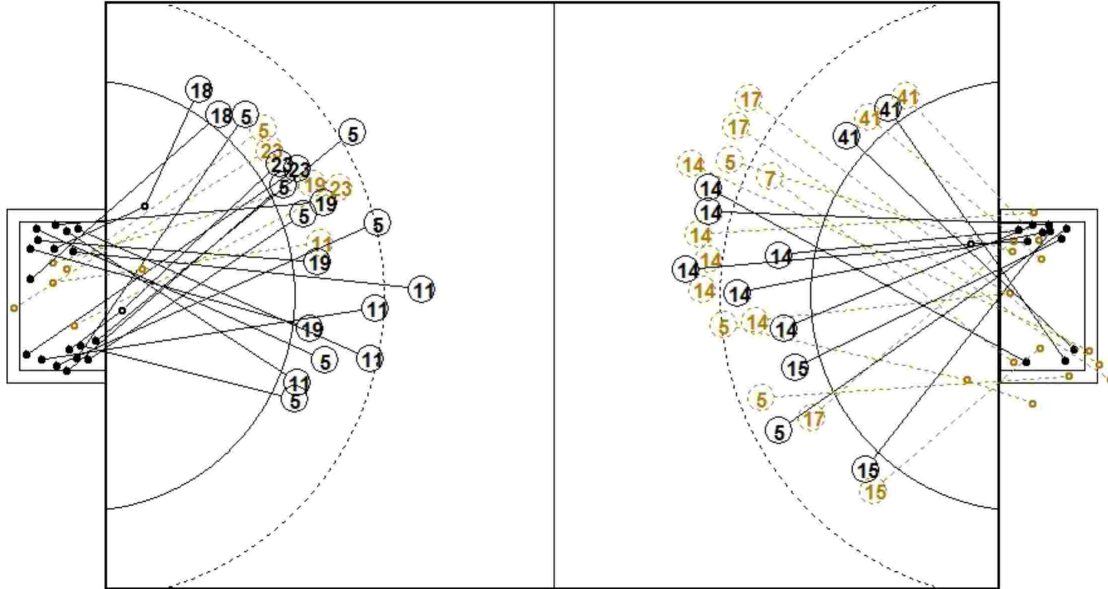

THE 14TH EAST ASIAN HANDBALL CLUB CHAMPIONSHIP(F)

PHMS Pictorial Handball Match Statistics

IHF Official System

PICTORIAL MATCH STATISTICS

HANDBALL
WOMEN

PRELIMINARY
ROUND 2

GROUP A
MATCH 6

Hefei ANHUI
17-04-2017 14:30