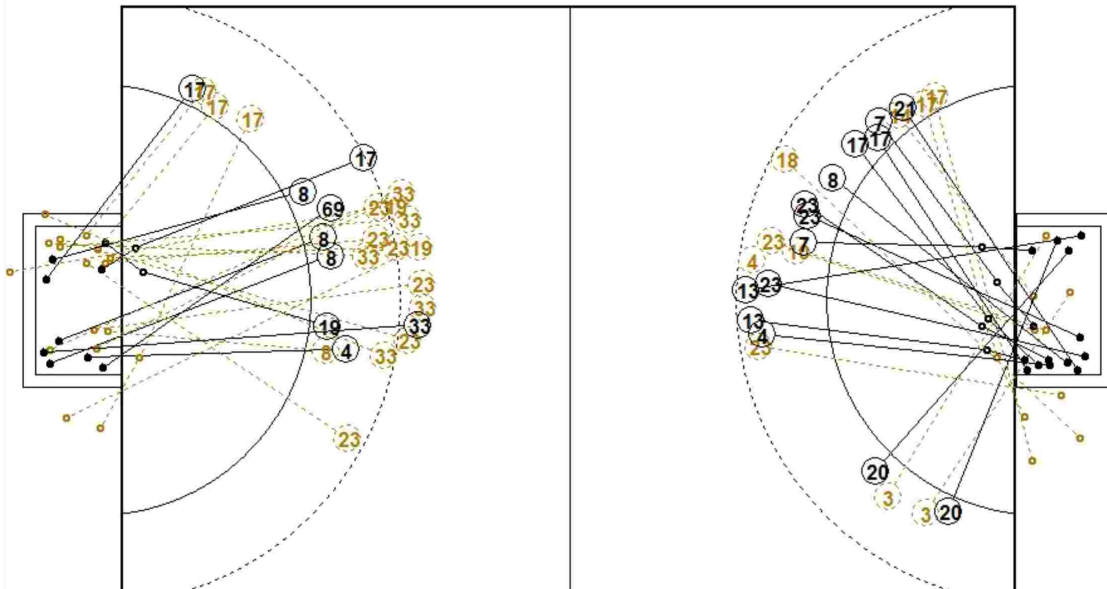

1st Half
18 : 9