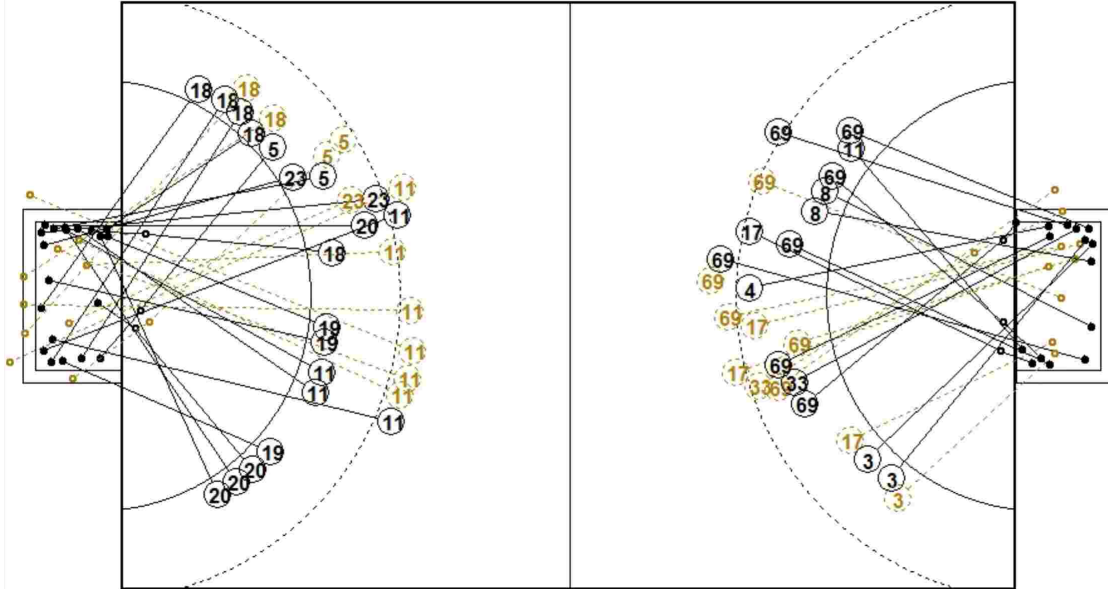

THE 14TH EAST ASIAN HANDBALL CLUB CHAMPIONSHIP(F)

PHMS Pictorial Handball Match Statistics

IHF Official System

PICTORIAL MATCH STATISTICS

HANDBALL
WOMEN

PRELIMINARY
ROUND 3

GROUP A
MATCH 9

Hefei ANHUI
19-04-2017 10:00