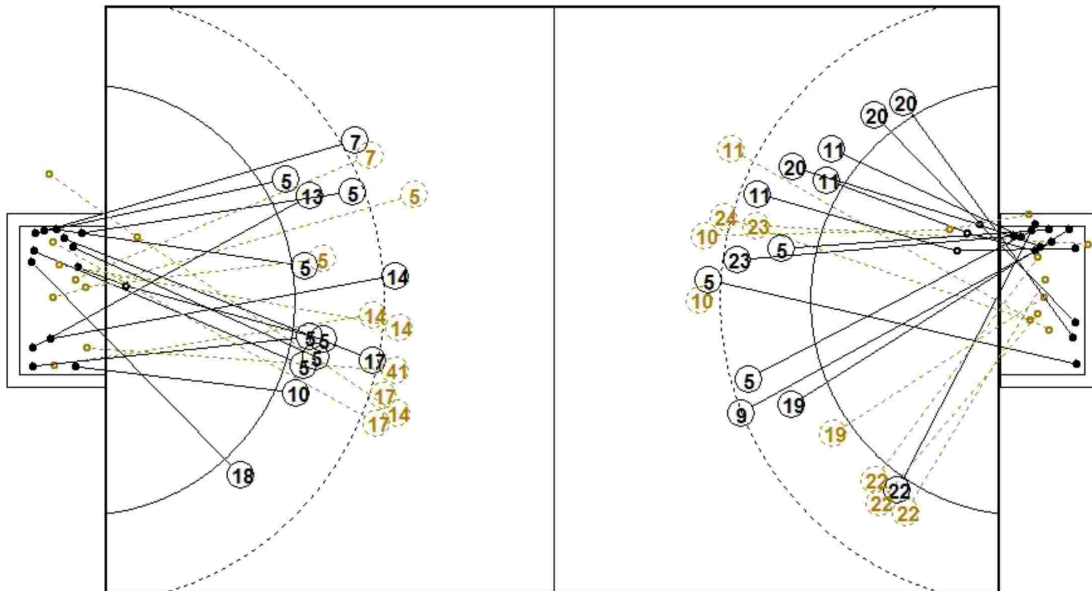

1st Half
20 : 11