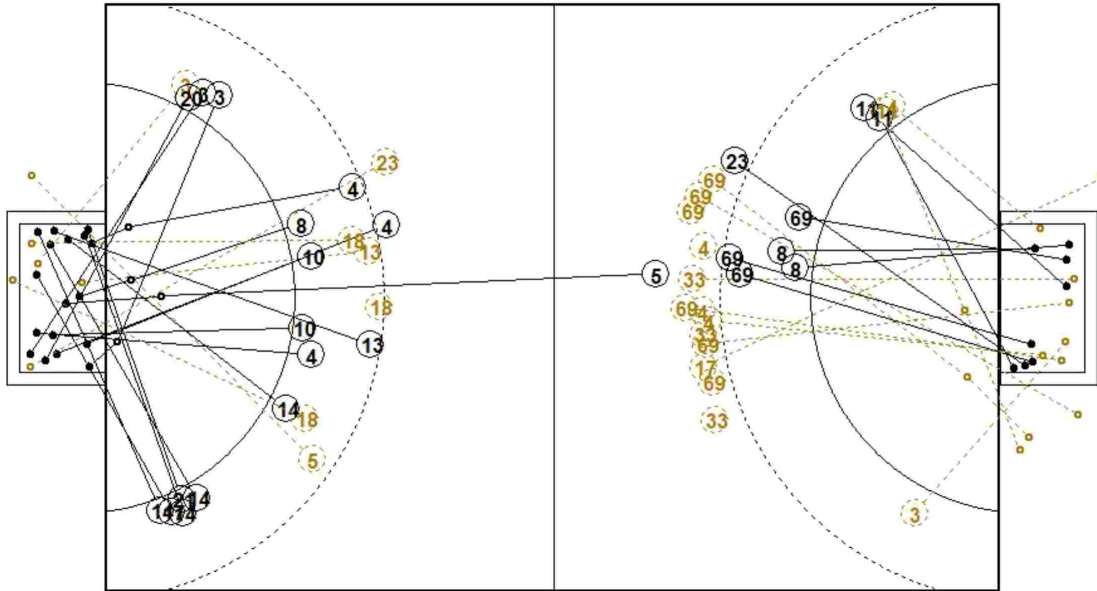

THE 14TH EAST ASIAN HANDBALL CLUB CHAMPIONSHIP(F)

PHMS Pictorial Handball Match Statistics

IHF Official System

PICTORIAL MATCH STATISTICS

HANDBALL
WOMEN

PRELIMINARY
ROUND 2

GROUP A
MATCH 5

Hefei ANHUI
17-04-2017 13:00