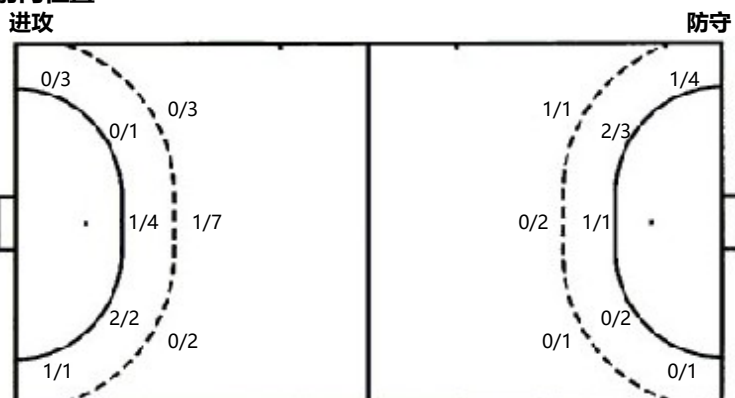

中国手球协会
CHINESE HANDBALL ASSOCIATION

“中国体育彩票杯”女子手球（公开组）预赛

青海西宁
四分之一决赛

个人/全队技术统计
场次 NO.17

江苏苏州 36.5 - 10.0 山西大同
(16.5-5.0)(20.0-5.0)

2023-05-18 13:00
青海西宁体育馆

裁判: 杨珊珊(CHN) / 李织凡(CHN)

Shot distribution by player

1.李雪慧

2.刘瑞雪

3.李慧凝

4.吕萌

5.于淼

6.宫瑜涓

8.于冰沁

		1/2

		0/1
	0/1	0/1

2/2	0/1	
		1/1

1/1	0/1	1/1

10.宋焯

11.马俊然

1射失 1被封
13.王熠琳

15.姚思羽

2射失
17.马彩钰

1击柱
18.王嘉怡

19.刘墨霖

	0/1	
0/1		0/1

	0/1	

		1/1

	0/1	
1/1		1/1

2射失
20.毕玉

1射失
.合计

2/2	0/3	0/1
	0/1	
2/3	0/2	5/8

1击柱 6射失 1被封

Saves distribution goalkeepers

2.刘瑞雪

13.王熠琳

18.王嘉怡

.合计

1/2	0/1	0/1
0/2		0/2
3/12	4/6	1/12

1/2	0/1	0/1
0/2		0/2
3/12	4/6	1/12

射门位置

7m球 1/1
快攻 2/2
突破 1/1
超远射 0/0
任意球 0/1

7m球 1/2
快攻 15/19
突破 8/10
超远射 0/0
任意球 0/0

射门统计

位置	得分	被救	射失	击柱	被射	合计	%
9m	1	7	3		1	12	8
6m	3	2	1	1		7	43
边射	1	1	2			4	25
7m	1					1	100
快攻	2					2	100
突破	1					1	100
任意球		1				1	
超远射							
合计	9	11	6	1	1	28	32