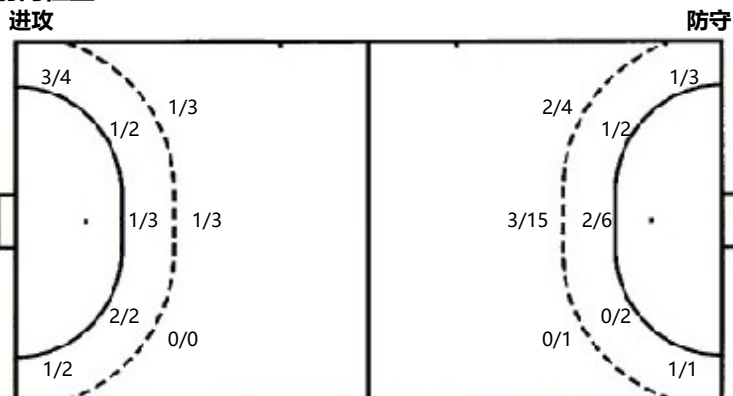

Saves distribution goalkeepers

12.范文娜

16.孙一菡

.合计

1/1		0/1
0/1	3/3	3/4
1/5	0/1	0/1

0/1		
1/1	1/1	1/1
0/4		

1/2		0/1
1/2	4/4	4/5
1/9	0/1	0/1

射门位置