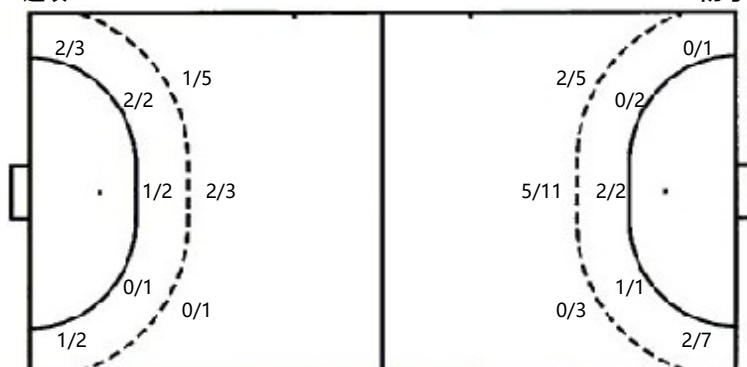

中国手球协会
CHINESE HANDBALL ASSOCIATION

“中国体育彩票杯”女子手球（公开组）预赛

青海西宁

预赛

个人/全队技术统计
场次 NO.9

山西大同 17.5 - 40.5 安徽滁州
(8.0-20.5)(9.5-20.0)

2023-05-14 16:00
青海西宁体育馆

裁判: 陈常增(CHN) / 徐依婷(CHN)

Shot distribution by player

2.丁希悦

3.杨晨曦

6.洪子悦

7.孙秀云

8.梁静

9.宋雨叶

10.闫妍

1/1		0/1

	0/1	2/2
1/1	0/1	
1/1		1/1

1/1		
		1/1

1击柱
11.赵若妍

1射失
12.李子怡

15.梅果而

1射失
16.杨文奇

1射失 1被封
17.黄紫蝶

18.王晶晶

19.许琪嫣

4/4		

		1/1
1/1		

0/1		
	0/1	
1/1		1/1

	0/1	
1/1		1/2

1/1		
1/1		
3/4		

20.胡佳欣

21.朱梦颖

.合计

1射失

1/1		1/1

5/5		2/2
	0/1	

10/11	0/1	4/4
4/4	0/3	2/2
8/9	0/1	4/6

1击柱 4射失 2被封

Saves distribution goalkeepers

12.李子怡

16.杨文奇

.合计

1/2	1/2	1/2
1/1	1/1	
0/2	2/3	1/2

1/1		0/1
1/3	2/2	
3/4	0/1	2/7

2/3	1/2	1/3
2/4	3/3	
3/6	2/4	3/9

射门位置

进攻

防守

7m球 3/3
快攻 17/21
突破 3/5
超远射 0/0
任意球 0/0

7m球 1/3
快攻 2/4
突破 2/2
超远射 0/0
任意球 0/0

射门统计

位置	得分	被救	射失	击柱	被射	合计	%
9m	3	1	2	1	2	9	33
6m	3	1	1			5	60
边射	3	1	1			5	60
7m	3					3	100
快攻	17	4				21	81
突破	3	2				5	60
任意球							
超远射							
合计	32	9	4	1	2	48	67