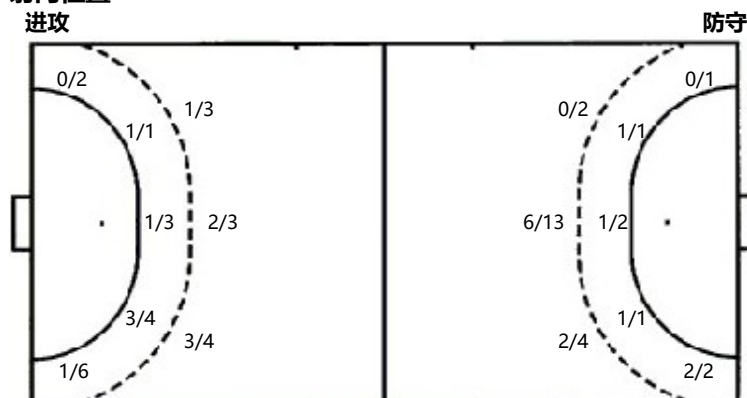

中国手球协会
CHINESE HANDBALL ASSOCIATION

2023年全国青年女子手球锦标赛

安徽岳西

预赛

个人/全队技术统计
场次 NO.13

滁州队 38.5 - 30.5 广东队
(24.0-15.0)(14.5-15.5)

2023-06-07 14:00
天悦湾体育馆

裁判: 王羚(CHN) / 谷瑶(CHN)

Shot distribution by player

3.程乐珊

	1/1	1/1
	0/1	1/1
0/1	1/1	

19.张晓梅

0/1		
1/1		

1击柱 1射失
32.陈秋莹

6.覃元沿

	0/1	
		1/1

2射失
22.黎芊慧

.合计

7.张雨欣

0/1		
2/2		1/1

2击柱 1射失
23.邓颖芝

1/1		
1/1		1/1

11.张露文

26.卢洁华

0/1		1/1
1/1		3/3

1击柱

12.江津津

27.黄坚苹

1/1		

1击柱

15.曲菁熠

	1/1	
		1/1

2击柱 1射失
28.陈瑶

	0/1	
3/3		
2/2		

16.邱思甜

30.陈莲娣

1/1		

1击柱

	0/1	
	0/1	
	0/1	

1/3	2/4	2/2
4/5	0/3	1/1
8/9	1/2	7/7

8击柱 5射失

Saves distribution goalkeepers

12.江津津

.合计

	0/2	1/6
2/4	2/2	1/3
2/7	1/2	1/6

	0/2	1/9
2/6	2/2	1/4
2/9	1/2	1/11

射门位置

7m球 3/6
快攻 8/11
突破 3/5
超远射 0/0
任意球 0/1

7m球 5/6
快攻 7/10
突破 9/11
超远射 0/0
任意球 1/1

射门统计

位置	得分	被救	射失	击柱	被射	合计	%
9m	6	2		2		10	60
6m	5	3				8	63
边射	1	3	2	2		8	13
7m	3		1	2		6	50
快攻	8	1	1	1		11	73
突破	3		1	1		5	60
任意球		1				1	
超远射							
合计	26	10	5	8		49	53