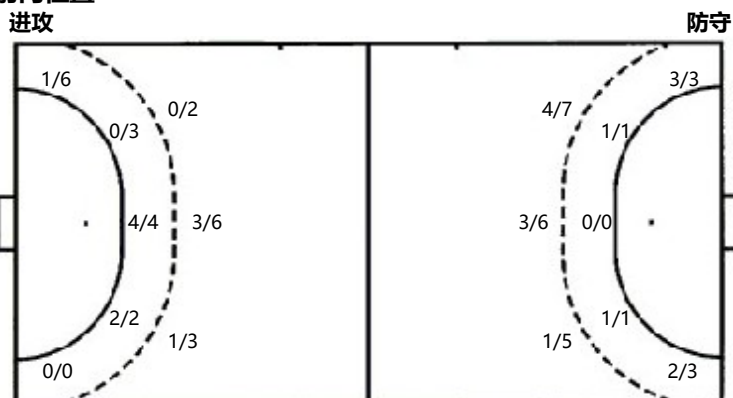

中国手球协会
CHINESE HANDBALL ASSOCIATION

2023年全国青年女子手球锦标赛

安徽岳西

预赛

个人/全队技术统计
场次 NO.15

江苏队 24.5 - 22.0 安徽队
(13.0-6.5)(11.5-15.5)

2023-06-07 17:00
天悦湾体育馆

裁判: 张斌(CHN) / 肖顺哲(CHN)

Shot distribution by player

5.丁希悦

7.张思雨

9.侯长情

10.梅果而

11.赵若妍

12.杨文奇

15.朱梦颖

	0/1	1/1
		0/3
		0/1

		0/1
1/1	1/1	

	1/1	

17.吴子旋

1射失
19.许琪嫣

1射失
20.孙秀云

22.高梦蕊

1射失
23.何雅莉

24.黄紫蝶

32.宋雨叶

		1/2

	1/1	
1/1		0/1

1/1		
		0/2
2/4		2/2

		1/1

		0/2

79.梁静

88.王晶晶

.合计

1射失

1/1		
1/1		1/1

1/1	1/1	
0/2	0/1	
2/2		

2/2	3/4	1/1
2/4	0/1	0/9
6/8	1/1	5/7

1击柱 1射失 1被封

1击柱 5射失 3被封

Saves distribution goalkeepers

12.杨文奇

17.吴子旋

.合计

0/6	1/1	0/3
2/5	1/1	1/2
4/5	0/1	0/3

	0/1	0/1
0/1		
1/1	1/1	1/3

0/6	1/2	0/4
2/6	1/1	1/2
5/6	1/2	1/6

射门位置

7m球 3/6
快攻 3/5
突破 3/9
超远射 0/0
任意球 0/0

7m球 2/4
快攻 2/3
突破 4/6
超远射 0/0
任意球 0/1

射门统计

位置	得分	被救	射失	击柱	被封	合计	%
9m	4	2	1	1	3	11	36
6m	6	2	1			9	67
边射	1	3	2			6	17
7m	3	3				6	50
快攻	3	2				5	60
突破	3	5	1			9	33
任意球							
超远射							
合计	20	17	5	1	3	46	43