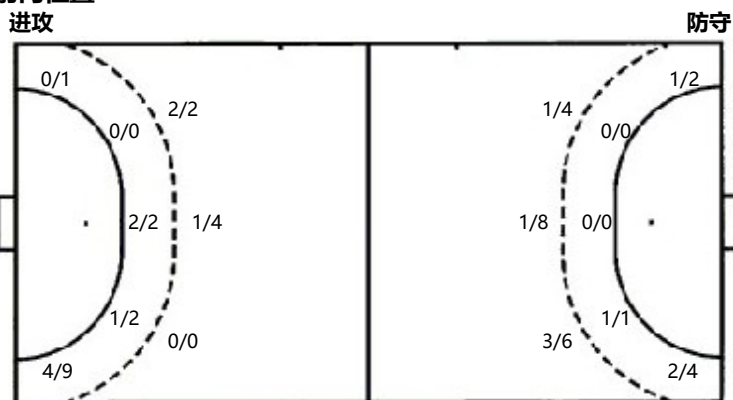

中国手球协会
CHINESE HANDBALL ASSOCIATION

2023年全国青年女子手球锦标赛

安徽岳西

预赛

个人/全队技术统计
场次 NO.5

广西队 21.5 - 35.0 江苏队

(6.5-13.5)(15.0-21.5)

2023-06-03 15:30
天悦湾体育馆

裁判: 刘欢(CHN) / 肖顺哲(CHN)

Shot distribution by player

1.黄思彤

2.李子艾

6.陈一凡

7.邢紫艳

8.史子涵

9.赵绿南

10.刘雨晴

	1/1	1/1

1/1		
		1/1
5/5		2/3

2/2	0/1	1/1
1/1		0/1
1/1	2/2	

	0/1	
1/1		0/1
		2/2

		1/1

12.张可

13.张秋雨

14.卓紫仪

16.李璐瑶

17.姜翌珊

18.许瑾

19.缪钰淇

1/1		
1/1		
		0/1

	1/1	
	0/1	
2/2		

1/1		

0/1		
0/1	0/1	

24.刘杰

25.周俞晨

2射失
.合计

1射失

1/1		

		1/1

4/4	2/4	1/1
3/4	0/1	2/4
10/11	3/4	5/7

1击柱 6射失

Saves distribution goalkeepers

1.黄思彤

12.张可

16.李璐瑶

.合计

	1/1	
	1/1	2/4

0/1	0/1	0/1
1/2	1/1	0/3
2/5	0/4	0/4

0/1	0/1	0/1
1/2	2/2	0/3
2/5	1/5	2/8

射门位置

7m球 6/6
快攻 10/15
突破 4/5
超远射 0/0
任意球 0/1

7m球 0/2
快攻 3/3
突破 8/9
超远射 0/0
任意球 0/1

射门统计

位置	得分	被救	射失	击柱	被射	合计	%
9m	3	1	2			6	50
6m	3	1				4	75
边射	4	3	3			10	40
7m	6					6	100
快攻	10	4		1		15	67
突破	4	1				5	80
任意球			1			1	
超远射							
合计	30	10	6	1		47	64