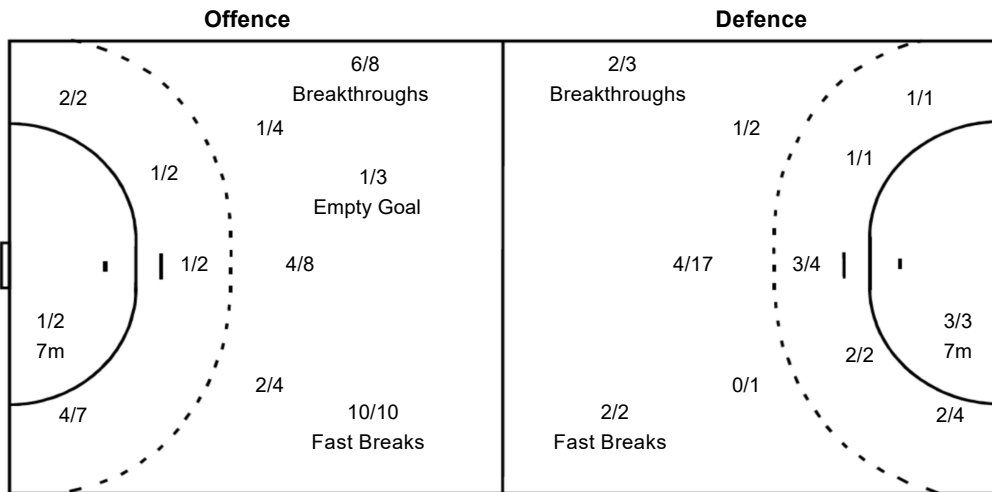

Match Team Statistics

球队每场统计

Match 12

JPN 33 - 21 IRI

(13 - 8) (20 - 13)

Referee: KHALID SHAKIR H / IMRAN FK (IRQ)

JPN - Japan

Shots Distribution

Players		
Goals / Shots		
1 SAKAI Motoki	3 NARITA Kohei	5 MOTOKI Hiroki
	0/1	1/1
	0/1	2/2
		1-Missed 1-Post
		0/1
		1-Post
6 AGARIE Yuto	7 SUGIOKA Naoki	8 YOSHINO Tatsuki
	0/1	1/1 1/1 1/1
	1/2	1/1 0/1
		4/4
		3-Missed
9 TAMAKAWA Hiroyasu	10 TOKUDA Shinnosuke	12 NAKAMURA Takumi
	1/1	
	1/2	1/1
	1/1	1/1
	1/1	1/1
13 YAMADA Shinya	14 BAIG Adam Yuki	15 KAWAHARA Shuto
	0/1	1/1
	1/2	1/1
	1/1	1/1
	1/1	0/1
16 KANI Daiki	33 TSUTAYA Taiga	
	1/1	1/1
	1/1	1/1
	1/1	1/1
34 IZUMOTO Shin		
	1/1	
	1/1	2/2

Goalkeepers Saves / Shots

0/1	2/2	0/1
4/5	1/2	0/2
1/8		1/9

Team Goals / Shots

4/4	2/2	3/3
5/9	1/1	3/7
5/6	2/5	8/9
4-Missed	2-Post	

1 SAKAI Motoki		
0/1		
1/1		0/1
0/1		

12 NAKAMURA Takumi		
2/2	0/1	
3/4	1/2	0/1
1/7		1/9

Legend:					
%	Efficiency	+	2 Minute + 2 Minute Suspensions	2Min	2 Minute Suspensions
6m	6 metre Shots	7m	7 metre Shots	AS	Assists
BC	Blue Cards	BS	Blocked Shots	EG	Empty Goal
FB	Fast Breaks	G/S	Goals/Shots	No.	Uniform Number
RC	Red Cards	S/S	Saves/Shots	ST	Steals
TP	Time Played	Wing	Wing Shots	YC	Yellow Cards