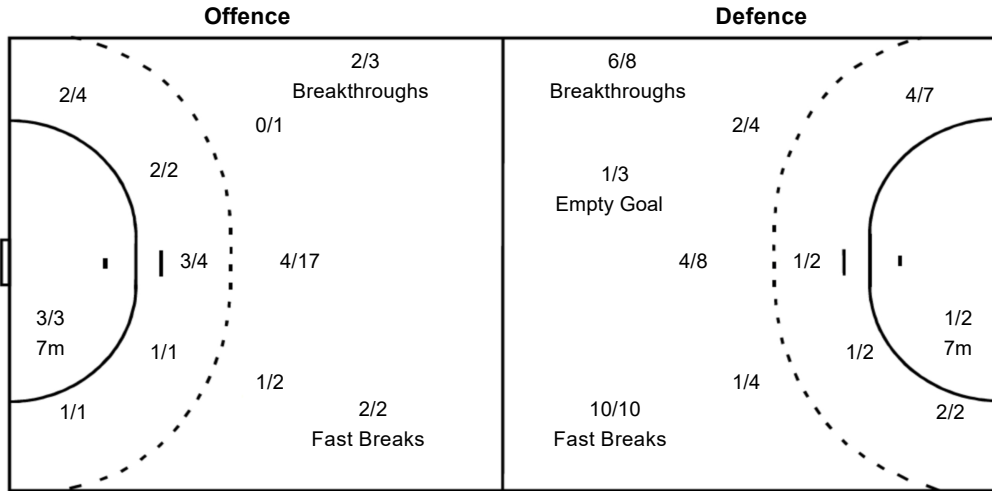

Match Team Statistics

球队每场统计

Match 12

JPN 33 - 21 IRI

(13 - 8) (20 - 13)

Referee: KHALID SHAKIR H / IMRAN FK (IRQ)

IRI - Isl Rep of Iran

Shots Distribution

Players			
Goals / Shots			
2 HEIDARPOUR Mojtaba	4 GHALANDARI Milad	8 JAHANI RAYENI Hossein	9 KABIRIANJOO Yasin
1/1		0/1	1/1
1/1		2/3	1/1
		2-Missed	1-Post 3-Blocked
10 TAHERI Kiarash	11 YADEGARI DEHKORDI R	16 SIAVOSHISHAHENAYATI	
0/1	0/1		
		1/1	
17 RAHNAMA FALAVARJAN	19 ASARI Younes	21 SHIRANI DASTJERDI Ali	22 RAHIMIKAZEROONI Ali
1/1	0/1		
0/1	0/1	1/1	1/1
	2/2		
1-Post			
24 BEHNAMNIA Mohmmadr	28 KAZEMI Mohammadreza	44 SADEGHI ASKARI Afshin	
		1/1	
		1-Missed	1-Post 1-Blocked
77 SADEGHZADEH Shahab	99 KOUHZAD Ali		
	0/1	1/1	1/1
	1-Blocked		

Team Goals / Shots			
1/1	0/2	1/1	
1/5	1/2	2/2	
7/8		8/9	
3-Missed	3-Post	5-Blocked	

Goalkeepers Saves / Shots

0/4	0/2	0/3
4/8		4/6
1/6	3/5	1/9
16 SIAVOSHISHAHENAYATI Mc		
0/2	0/1	0/1
4/7		2/3
1/5	2/4	1/7
22 RAHIMIKAZEROONI Ali		
0/2	0/1	0/2
0/1		2/3
0/1	1/1	0/2

Legend:					
%	Efficiency	+	2 Minute + 2 Minute Suspensions	2Min	2 Minute Suspensions
6m	6 metre Shots	7m	7 metre Shots	AS	Assists
BC	Blue Cards	BS	Blocked Shots	EG	Empty Goal
FB	Fast Breaks	G/S	Goals/Shots	No.	Uniform Number
RC	Red Cards	S/S	Saves/Shots	ST	Steals
TP	Time Played	Wing	Wing Shots	YC	Yellow Cards
				N/A	Not Applicable
				TO	Turnover