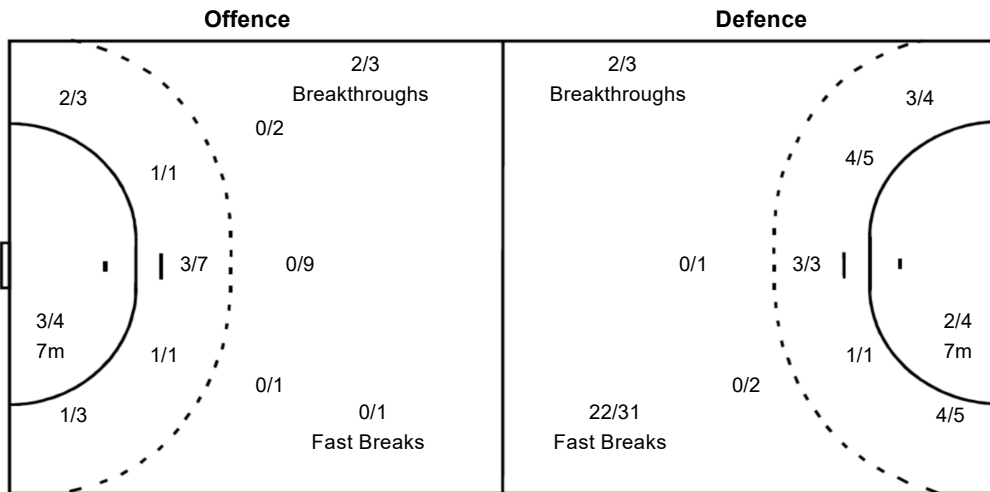

Match Team Statistics

球队每场统计

Match 14

IND 13 - 41 JPN

(4 - 21) (9 - 20)

Referee: ISMOILOV K / ISMOILOV K (UZB)

IND - India

Shots Distribution

Players			Goals / Shots			
1 SHIL Nina	2 SHARMA Nidhi	3 Bhawana	4 Menika	5 THAKUR Priyanka	6 Priyanka	7 SHARMA Mitali
		1/1 0/2	1/1 3/3	0/1 2/2	1/1 0/1	1/1 1/1
	1-Blocked	1-Missed	2-Blocked	2-Missed	3-Blocked	1-Post
8 Sonika	9 SHUKLA Jyoti	10 THAKUR Shalini	11 KANWAR Pooja	12 Diksha Kumari	13 SINGH Tejaswani	14 Sushma
0/1 0/1		0/1 1/1				
		1-Blocked				
15 RANI Asha	16 SINGH Shiva					

Team Goals / Shots

2/2		2/4
1/3		1/1
5/9		2/5
3-Missed	1-Post	8-Blocked

Goalkeepers Saves / Shots

1/11	0/6	3/13
0/2	1/1	1/2
1/8	2/3	1/5

1 SHIL Nina

1/11	0/6	2/10
0/2	1/1	1/2
1/8	2/2	1/4

12 Diksha Kumari

		1/3
	0/1	0/1

16 SINGH Shiva

Legend:

%	Efficiency	+	2 Minute + 2 Minute Suspensions	2Min	2 Minute Suspensions
6m	6 metre Shots	7m	7 metre Shots	AS	Assists
BC	Blue Cards	BS	Blocked Shots	EG	Empty Goal
FB	Fast Breaks	G/S	Goals/Shots	No.	Uniform Number
RC	Red Cards	S/S	Saves/Shots	ST	Steals
TP	Time Played	Wing	Wing Shots	YC	Yellow Cards
				N/A	Not Applicable