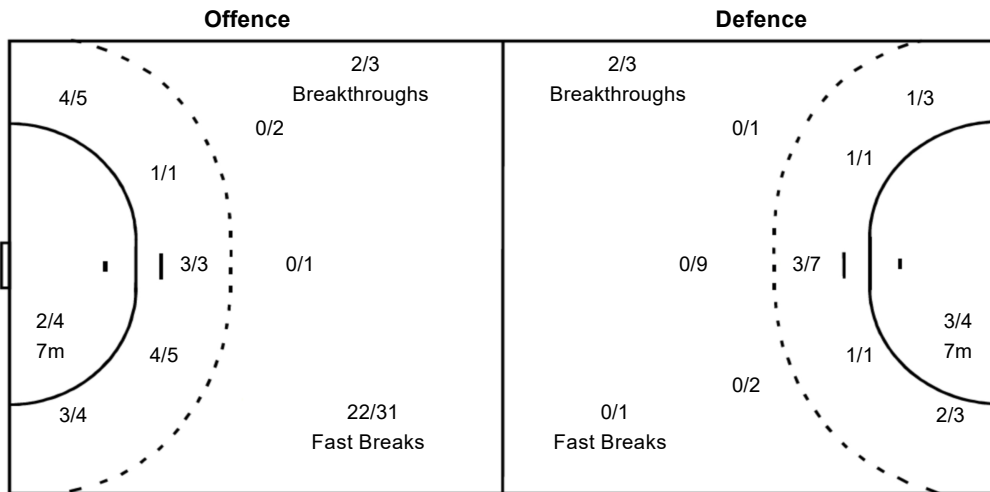

Match Team Statistics

球队每场统计

Match 14

IND 13 - 41 JPN

(4 - 21) (9 - 20)

Referee: ISMOILOV K / ISMOILOV K (UZB)

JPN - Japan

Shots Distribution

Players			Goals / Shots			
3 SAHARA Naoko	4 HATSUMI Miyako	6 KITAHARA Yumi	7 HATTORI Saki	9 KASAI Chikako	12 BABA Atsuko	13 NAKAYAMA Kaho
1/1	1/1	1/1	2/2	0/1		
1/1	1/1	3/4	1/1	0/1		
		1/1	0/1	2/2		
17 OHMATSUZAWA Ayaka	18 MATSUMOTO Hikaru	22 SAITO Naho	23 AIZAWA Natsuki	24 OKADA Ayame	36 DAN Reina	43 OZAKI Kana
1/1		2/2	0/1	1/1	1/1	1/1
			1/1		1/1	1/1
1/1	1/1		1/1	0/1	1/1	
	1-Missed 1-Post				1-Post	1-Missed 2-Post
51 YOSHIDOME Yuki	89 ISHIKAWA Sora					
	3/3	2/2				
	0/1					
3/3	1/2	1/2				
	1-Missed 1-Post					

Team Goals / Shots

10/11	6/6	10/13
2/2	0/1	1/2
7/8	1/3	4/5
3-Missed	5-Post	

Goalkeepers Saves / Shots

0/2	2/4
2/3	0/1
4/9	3/5
12 BABA Atsuko	
0/2	0/2
1/1	
2/5	
22 SAITO Naho	
	2/2
1/2	0/1
2/4	3/5

Legend:			
%	Efficiency	+	2 Minute + 2 Minute Suspensions
6m	6 metre Shots	7m	7 metre Shots
BC	Blue Cards	9m	9 metre Shots
FB	Fast Breaks	AS	Assists
RC	Red Cards	EG	Empty Goal
TP	Time Played	No.	Uniform Number
		TO	Turnover
		2Min	2 Minute Suspensions
		BS	Blocked Shots
		BT	Breakthroughs
		G/S	Goals/Shots
		N/A	Not Applicable
		S/S	Saves/Shots
		ST	Steals
		Wing	Wing Shots
		YC	Yellow Cards