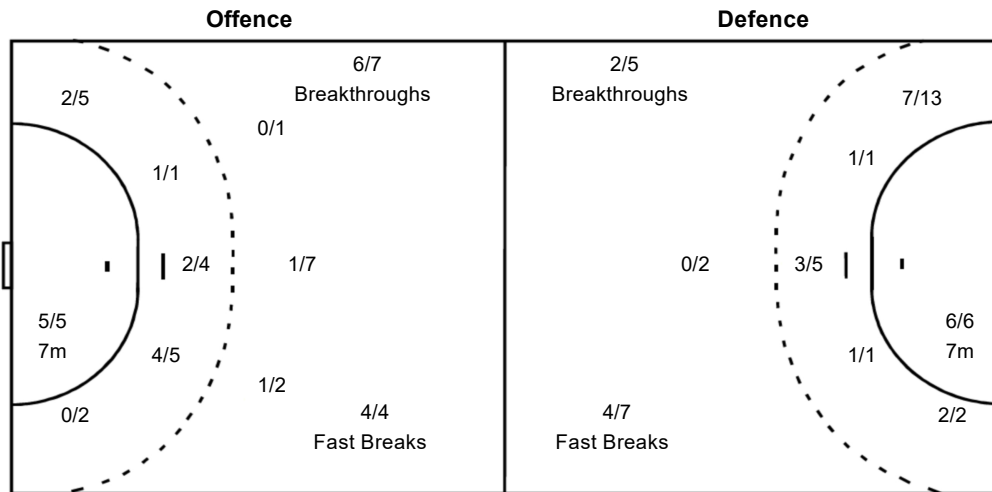

Match Team Statistics

球队每场统计

Match 25

IND 26 - 26 HKG

(10 - 12) (16 - 14)

Referee: KHALID SHAKIR H / IMRAN FK (IRQ)

IND - India

Shots Distribution

Players			Goals / Shots			
1 SHIL Nina	2 SHARMA Nidhi	3 Bhawana	4 Menika	5 THAKUR Priyanka	6 Priyanka	7 SHARMA Mitali
	1/1	1/1 1/1	1/1	1/1 0/1		0/1
	2/2	1/1 4/5	4/4	0/1 1/2		
		1-Missed 1-Post 1-Blocked	1-Missed 3-Blocked			
8 Sonika	9 SHUKLA Jyoti	10 THAKUR Shalini	11 KANWAR Pooja	12 Diksha Kumari	13 SINGH Tejaswani	14 Sushma
0/1	1/1	1/1				1/1
1-Missed	1-Missed	1-Missed 1-Blocked				1/1
15 RANI Asha	16 SINGH Shiva					

Goalkeepers Saves / Shots

1/5	2/6	0/3
2/4	2/2	2/2
0/5	1/3	1/7

Team Goals / Shots

1/1	2/3	1/1
2/2	0/3	1/1
10/11	2/3	7/7
5-Missed	1-Post	5-Blocked

1 SHIL Nina	1/3	2/6	0/3
	2/4	2/2	1/1
	0/2	1/3	0/4

12 Diksha Kumari	0/2		1/1
	0/3		1/3

16 SINGH Shiva			

Legend:			
%	Efficiency	+	2 Minute + 2 Minute Suspensions
6m	6 metre Shots	7m	7 metre Shots
BC	Blue Cards	9m	9 metre Shots
FB	Fast Breaks	AS	Assists
RC	Red Cards	EG	Empty Goal
TP	Time Played	No.	Uniform Number
		TO	Turnover
		BT	Breakthroughs
		N/A	Not Applicable
		ST	Steals
		YC	Yellow Cards
		BS	Blocked Shots
		G/S	Goals/Shots
		S/S	Saves/Shots
		Wing	Wing Shots
		2Min	2 Minute Suspensions