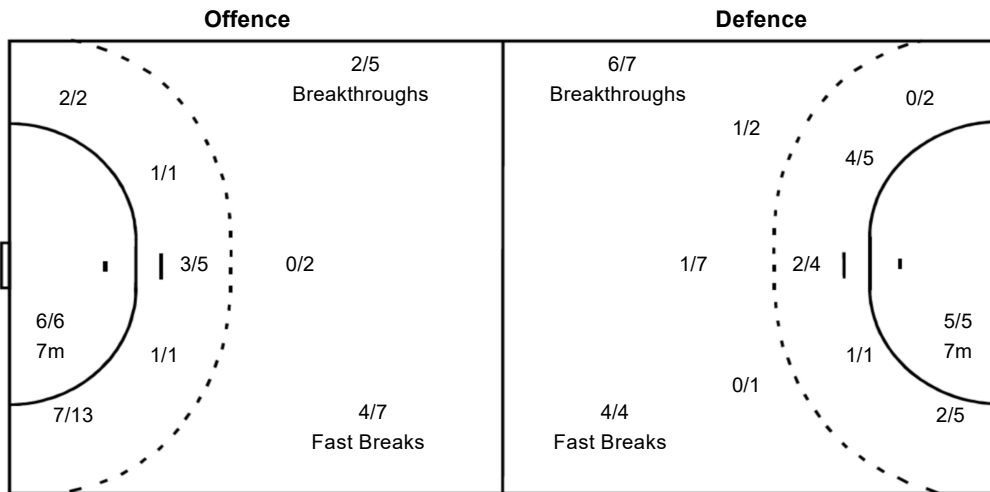

Match Team Statistics

球队每场统计

Match 25

IND 26 - 26 HKG

(10 - 12) (16 - 14)

Referee: KHALID SHAKIR H / IMRAN FK (IRQ)

HKG - Hong Kong, China

Shots Distribution

Players			Goals / Shots			
1 CHAN Kam Ling	8 IP Wai Ming	9 TANG Man Ting	10 CHONG Sze Ki	11 CHEUNG Man Shan	12 HUNG Cheuk Kiu	13 WONG Chi Ching
		0/1		1/1		1/1 0/1 2/2
1-Missed						
15 TO Ka Man	17 FUNG Sze Ming	18 WU Lei Ling	22 WONG Wing Tung	27 LEE Man Nga	33 LO Kei Laam	71 WONG Yee Ting
0/1		0/1	1/1	2/2 2/3		1/1 1/1 1/1
1/1		0/1	0/1			
		1/1	0/1	1/1		1/1 1/1 1/1
1-Missed 2-Post						
73 CHEUNG Mei Ngo	82 YIU Hei Yan					
1/1 1/1						
1/1 0/1	1/1					
2/2	2/2					

Goalkeepers
Saves / Shots

0/1	1/3	0/1
0/2	3/3	0/1
1/11	1/3	0/7

Team
Goals / Shots

4/5	4/6	3/3
2/4	0/2	0/2
5/5	2/3	6/7
3-Missed 2-Post		

1 CHAN Kam Ling

0/1	1/3	0/1
0/2	3/3	0/1
1/11	1/3	0/6

12 HUNG Cheuk Kiu

		0/1

Legend:	
%	Efficiency
6m	6 metre Shots
BC	Blue Cards
FB	Fast Breaks
RC	Red Cards
TP	Time Played
+	2 Minute + 2 Minute Suspensions
7m	7 metre Shots
BS	Blocked Shots
G/S	Goals/Shots
S/S	Saves/Shots
Wing	Wing Shots
9m	9 metre Shots
BT	Breakthroughs
N/A	Not Applicable
ST	Steals
YC	Yellow Cards
2Min	2 Minute Suspensions
AS	Assists
EG	Empty Goal
No.	Uniform Number
TO	Turnover