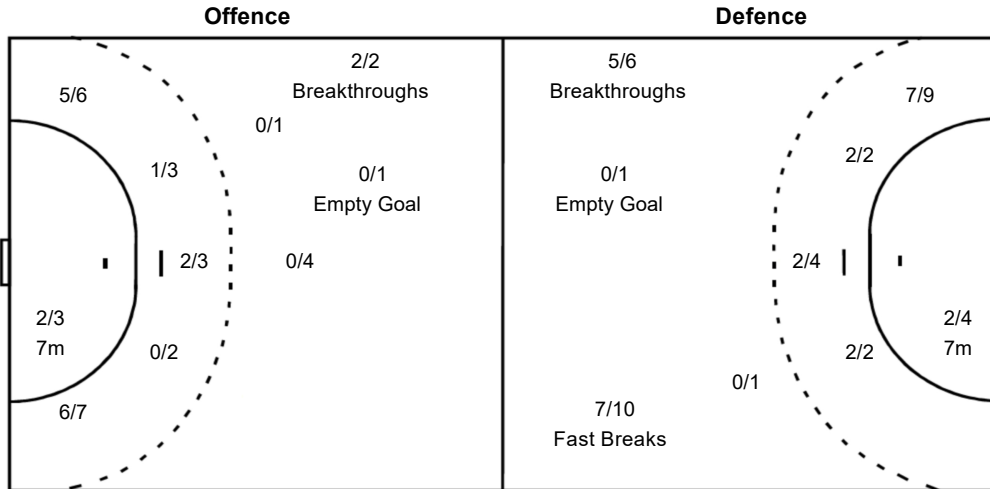

Match Team Statistics

球队每场统计

Match 30

NEP 18 - 27 HKG

(6 - 14) (12 - 13)

Referee: FARAJ H / TAQI H (KUW)

NEP - Nepal

Shots Distribution

Players		
Goals / Shots		
1 CHAUDHARY Ram Kumar	2 BASNET Ramila	3 RANA Mamata
0/1		0/1 0/1
		1/1
4 CHAUDHARY Aditi	5 SHRESTHA Devi	6 SHERPA Aita Lomu
		0/1
		1/1 1/1
		1-Missed
7 RAI Bandana		0/1
9 TAMANG Bimala	10 RAI Uma	11 KUMAL Samjhana
0/1		0/1
	1/1 0/1 1/1	
	0/1	
1-Blocked	1-Missed	1-Blocked
13 RAI Sanju	14 RANA Hilina	19 SINJALI Kalpana
	1/1	
	2/2 1/1 1/1	3/4 2/2 2/2
22 CHAUDHARY Sangita		

Team Goals / Shots

0/1	0/1	0/1
2/3	0/2	1/2
7/11	4/4	4/5
2-Missed		2-Blocked

Goalkeepers Saves / Shots

0/5		1/9
0/1	0/1	1/4
0/5	1/1	0/4

21 BHUJEL Bimala

0/3		0/6
	0/1	1/1
0/4	1/1	0/4

22 CHAUDHARY Sangita

0/2		1/3
0/1		0/3
0/1		

Legend:

%	Efficiency	+	2 Minute + 2 Minute Suspensions	2Min	2 Minute Suspensions
6m	6 metre Shots	7m	7 metre Shots	AS	Assists
BC	Blue Cards	BS	Blocked Shots	EG	Empty Goal
FB	Fast Breaks	G/S	Goals/Shots	No.	Uniform Number
RC	Red Cards	S/S	Saves/Shots	ST	Steals
TP	Time Played	Wing	Wing Shots	YC	Yellow Cards
				N/A	Not Applicable
				TO	Turnover