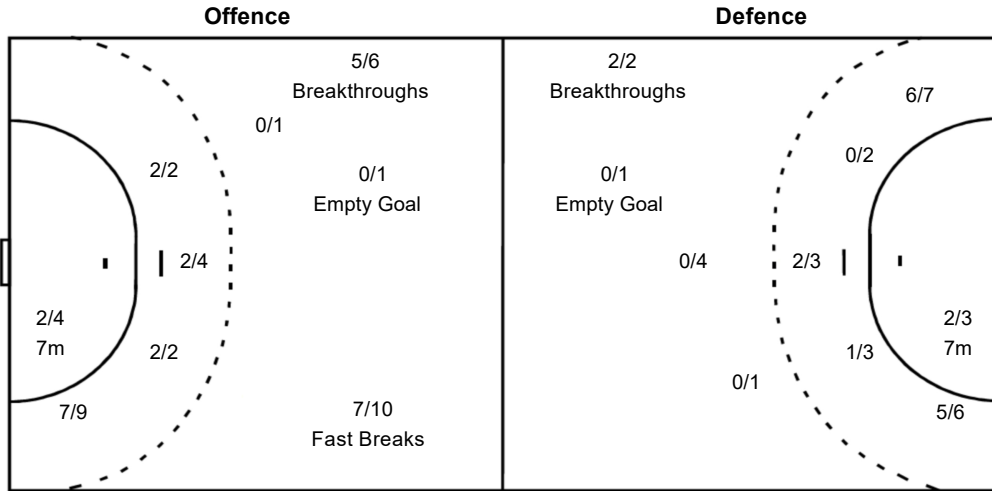

Legend:					
%	Efficiency	+	2 Minute + 2 Minute Suspensions	2Min	2 Minute Suspensions
6m	6 metre Shots	7m	7 metre Shots	AS	Assists
BC	Blue Cards	BS	Blocked Shots	EG	Empty Goal
FB	Fast Breaks	G/S	Goals/Shots	No.	Uniform Number
RC	Red Cards	S/S	Saves/Shots	ST	Steals
TP	Time Played	Wing	Wing Shots	YC	Yellow Cards