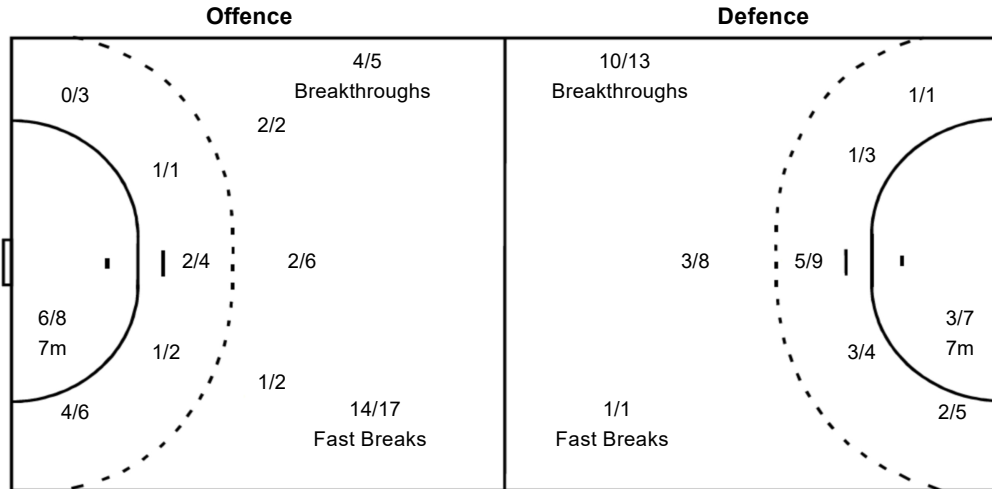

Match Team Statistics

球队每场统计

Match 32

IND 30 - 37 CHN

(12 - 18) (18 - 19)

Referee: TAWAKOLI ATAABADI / VALADKHANIAN S (IRI)

CHN - China

Shots Distribution

Players			Goals / Shots			
1 LU Chang	3 ZHANG Haixia	9 LIN Yanqun	10 TIAN Xiuxiu	11 LIU Chan	12 LI Xiaoqing	14 ZHOU Mengxue
	0/1 1/1	2/2	0/1 2/2 1/1	1/1		1/1
	2/2 0/1		2/2			1/1
	2/2 1/1	1/2	1/1	1/2 1/1	1/1	1/1 1/2
			1-Missed 1-Post		1-Post	
17 HU Yunuo	21 ZHANG Guisi	22 YANG Yurou	23 ZHUANG Hongyan	26 XIN Yan	27 GONG Lei	28 LIU Xuedan
			0/1 1/1			2/2 1/1
				0/1		1/1
				0/1 1/1		1/1 1/1
			1-Post	1-Missed		1-Post
34 JIN Mengqing	53 LIU Yuting					
1/2		1/1				
2/2	1/1	1/1				
1-Post						

Goalkeepers Saves / Shots

		1/2
3/6	1/1	1/3
4/21	1/3	2/7

Team Goals / Shots

7/11	4/4	4/4
2/2	0/1	2/4
10/14		8/9
2-Missed	5-Post	

1 LU Chang		
	1/1	0/1
0/4		

17 HU Yunuo		
0/5	1/2	0/1

22 YANG Yurou		1/2
3/6		1/2
4/12	0/1	2/6

Legend:		
%	Efficiency	+ 2 Minute + 2 Minute Suspensions
6m	6 metre Shots	7m 7 metre Shots
BC	Blue Cards	9m 9 metre Shots
FB	Fast Breaks	BS Blocked Shots
RC	Red Cards	BT Breakthroughs
TP	Time Played	G/S Goals/Shots
		N/A Not Applicable
		S/S Saves/Shots
		ST Steals
		Wing Wing Shots
		YC Yellow Cards
		2Min 2 Minute Suspensions
		AS Assists
		EG Empty Goal
		No. Uniform Number
		TO Turnover