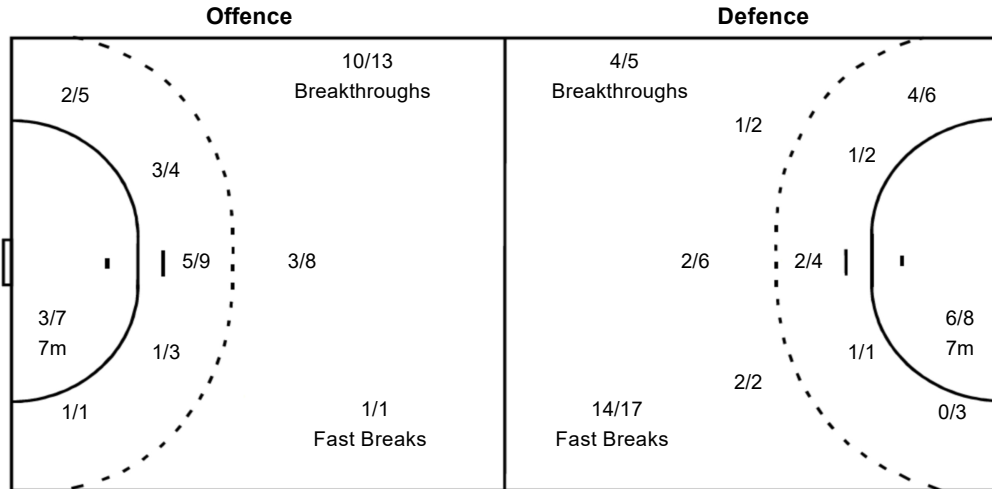

Match Team Statistics

球队每场统计

Match 32

IND 30 - 37 CHN

(12 - 18) (18 - 19)

Referee: TAWAKOLI ATAABADI / VALADKHANIAN S (IRI)

IND - India

Shots Distribution

Players			Goals / Shots			
1 SHIL Nina	2 SHARMA Nidhi	3 Bhawana	4 Menika	5 THAKUR Priyanka	6 Priyanka	7 SHARMA Mitali
		0/1 0/1 1/1	1/3	1/1 1/2 1/1	1/1	0/1
	0/1	6/7	7/7 0/1 0/1	1-Missed 2-Post	0/1	1/1 1/1
		1-Missed	1-Post 4-Blocked	1-Missed 2-Post		
8 Sonika	9 SHUKLA Jyoti	10 THAKUR Shalini	11 KANWAR Pooja	12 Diksha Kumari	13 SINGH Tejaswani	14 Sushma
1/1 1/1 1/1	0/1					1/1 2/2
	0/1					
	0/1					
15 RANI Asha	16 SINGH Shiva					

Team Goals / Shots

		1/2
3/6	0/1	2/3
17/21	2/3	5/7
2-Missed	3-Post	4-Blocked

Goalkeepers Saves / Shots

3/10	0/4	0/4
0/2	1/1	2/4
4/14		1/9

1 SHIL Nina		
3/9	0/4	0/3
0/2	1/1	2/4
3/12		1/7

12 Diksha Kumari		
0/1		0/1
1/2		0/2

16 SINGH Shiva		

Legend:			
%	Efficiency	+	2 Minute + 2 Minute Suspensions
6m	6 metre Shots	7m	7 metre Shots
BC	Blue Cards	9m	9 metre Shots
FB	Fast Breaks	AS	Assists
RC	Red Cards	EG	Empty Goal
TP	Time Played	No.	Uniform Number
		TO	Turnover
		BT	Breakthroughs
		N/A	Not Applicable
		ST	Steals
		YC	Yellow Cards
		BS	Blocked Shots
		G/S	Goals/Shots
		S/S	Saves/Shots
		Wing	Wing Shots
		2Min	2 Minute Suspensions