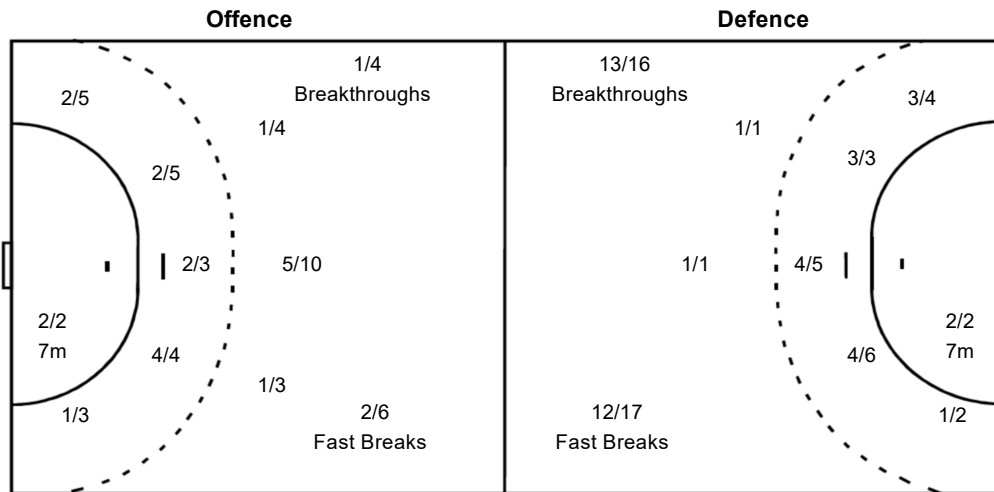

Match Team Statistics

球队每场统计

Match 38

KOR 45 - 23 KAZ

(22 - 16) (23 - 7)

Referee: AL WAHIBI K / AL-SHAHI O (OMA)

KAZ - Kazakhstan

Shots Distribution

Players			Goals / Shots			
3 SITNIKOVA Mariya	4 REJEMETOVA Sevara	7 ZHAPAROVA Aida	8 SITNIKOVA Valentina	9 KHARDINA Veronika	10 RADAYEVA Kristina	11 ZVYAGINA Zlata
1/2	0/1	1/1	0/1	0/1	0/1	1/1
	1/1 0/2	2/2	2/2		1/2	
		1-Blocked		1-Blocked	1-Blocked	1-Post
12 AITENOVA Zhannat	17 SEITKASSYM Zhanerke	18 PUPCHENKOVA Xeniya	24 KUANDYKOVA Zhanerke	44 ZHAPAROVA Damira	47 MYRZAMSEITOVA Madir	55 STEPANOVA Kristina
	1/1 0/1					1/1 1/1
	0/1 1/2			0/1		1/1 0/1
		1/2	1/1	1/1 1/1 1/2		2/2
	1-Post				2-Missed	3-Blocked
77 JUMADILOVA Tansholpa	99 PUPCHENKOVA Mariya					
0/1						

Goalkeepers Saves / Shots

0/6	0/1	0/4
1/6	1/1	2/8
1/12	1/3	2/12

Team Goals / Shots

3/4	1/3	1/1
2/3	0/3	1/5
6/8	1/3	8/9
2-Missed	2-Post	6-Blocked

0/3	0/1	0/1
1/2	1/1	2/5
0/6	1/2	2/8

44 ZHAPAROVA Damira	0/3	0/1	0/3
	0/4		0/3
	1/6	0/1	0/4

Legend:			
%	Efficiency	+	2 Minute + 2 Minute Suspensions
6m	6 metre Shots	7m	7 metre Shots
BC	Blue Cards	BS	Blocked Shots
FB	Fast Breaks	G/S	Goals/Shots
RC	Red Cards	S/S	Saves/Shots
TP	Time Played	Wing	Wing Shots
		9m	9 metre Shots
		BT	Breakthroughs
		N/A	Not Applicable
		ST	Steals
		YC	Yellow Cards
		2Min	2 Minute Suspensions
		AS	Assists
		EG	Empty Goal
		No.	Uniform Number
		TO	Turnover