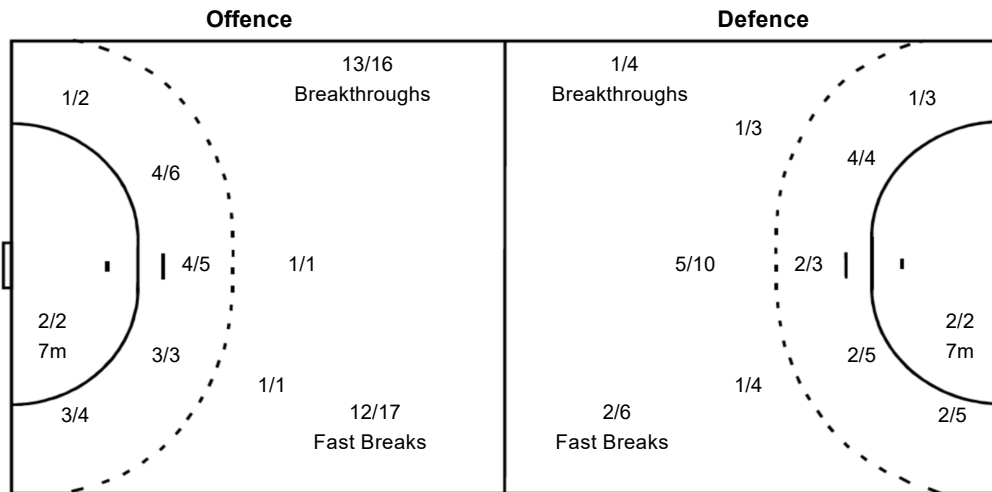

Match Team Statistics

球队每场统计

Match 38

KOR 45 - 23 KAZ

(22 - 16) (23 - 7)

Referee: AL WAHIBI K / AL-SHAHI O (OMA)

KOR - Republic of Korea

Shots Distribution

2 KIM Seonhwa			6 SONG Jiyoung			7 SHIN Eunjoo			10 KIM Minseo			11 RYU Eun Hee			12 JEONG Jinhui			16 PARK Saeyoung		
1/1						3/3	0/1		1/1		1/1	1/1		1/1						
	1/1	1/1			1/1	1/1		1/1	1/1			3/3								
1-Post						1-Missed														
17 JO Suyeon			19 KANG Eunhye			21 SONG Hyesoo			23 LEE Migyeong			24 KANG Kyungmin			26 KANG Eunseo			29 YUN Yejin		
0/1			1/1		1/1				1/1		1/1			1/1				1/1		1/1
2/2									1/1		0/2	1/1		2/2				1/1		1/1
									1/2		1/2		1/1	2/2	1/1		0/1			2/2
						2-Post			1-Post											
31 GIM Boeun			88 PARK Joeun																	
2/2	0/1	2/2																		

Team Goals / Shots

6/6	1/1	4/4
5/6	0/1	6/8
11/12	2/3	10/12
1-Missed		4-Post

Goalkeepers Saves / Shots

1/4	2/3	0/1
1/3	2/2	4/5
2/8	2/3	1/9

12 JEONG Jinhui		
0/1		
1/1	1/1	1/1
1/2		0/2

16 PARK Saeyoung		
1/3	2/3	0/1
0/2	1/1	1/2
0/5	2/3	1/7

88 PARK Joeun		
		2/2
1/1		

Legend:					
%	Efficiency	+	2 Minute + 2 Minute Suspensions	2Min	2 Minute Suspensions
6m	6 metre Shots	7m	7 metre Shots	AS	Assists
BC	Blue Cards	BS	Blocked Shots	EG	Empty Goal
FB	Fast Breaks	G/S	Goals/Shots	No.	Uniform Number
RC	Red Cards	S/S	Saves/Shots	ST	Steals
TP	Time Played	Wing	Wing Shots	YC	Yellow Cards
				BT	Breakthroughs
				N/A	Not Applicable
				TO	Turnover