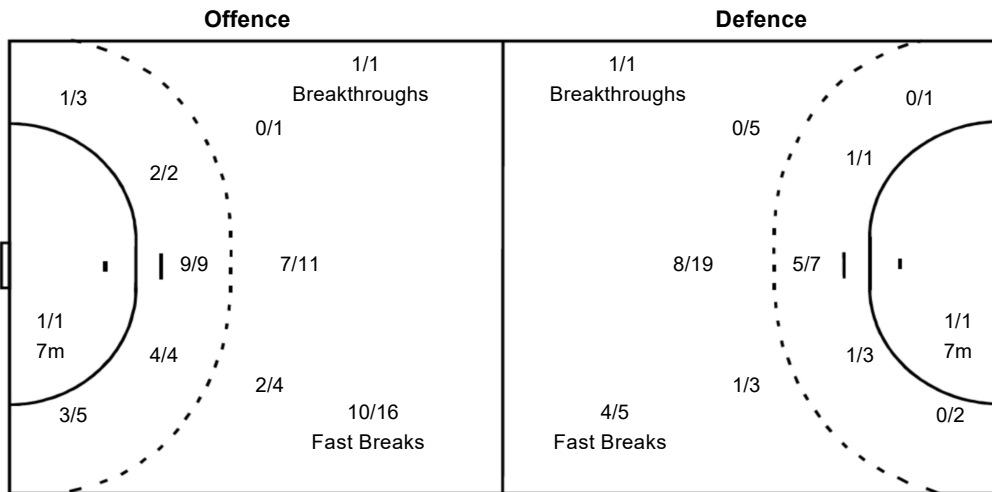

Match Team Statistics

球队每场统计

Match 45

JPN 40 - 22 KAZ

(20 - 11) (20 - 11)

Referee: LIU Y / XU X (CHN)

JPN - Japan

Shots Distribution

Players			Goals / Shots			
3 SAHARA Naoko	4 HATSUMI Miyako	6 KITAHARA Yumi	7 HATTORI Saki	9 KASAI Chikako	12 BABA Atsuko	13 NAKAYAMA Kaho
	3/3	1/1		0/1		
	0/1	2/2	0/1			
		1-Missed 1-Post	0/1 1/2	3/3 1/1		
17 OHMATSUZAWA Ayaka	18 MATSUMOTO Hikaru	22 SAITO Naho	23 AIZAWA Natsuki	24 OKADA Ayame	36 DAN Reina	43 OZAKI Kana
0/1	1/1		1/1 1/1		2/2	1/1 0/1 1/1
1/1	2/2		2/2	1/1		0/1
	1/2 1/1		1/1 1/1	2/2 2/2	0/1	1/1 0/1 1/1
			2-Blocked			
51 YOSHIDOME Yuki	89 ISHIKAWA Sora					
	1/1					
	0/1					
	1/1					
	2/3 0/1 1/1					

Goalkeepers Saves / Shots

0/3	2/2	1/2
3/9	1/1	
1/9	1/1	4/8

Team Goals / Shots

4/4	3/6	5/5
6/7	0/1	3/5
9/11	0/2	10/12

1-Missed 1-Post 2-Blocked

12 BABA Atsuko	2/2	
0/3	1/1	
1/5		1/2

22 SAITO Naho	1/2	
3/6		
0/4	1/1	3/6

Legend:					
%	Efficiency	+	2 Minute + 2 Minute Suspensions	2Min	2 Minute Suspensions
6m	6 metre Shots	7m	7 metre Shots	AS	Assists
BC	Blue Cards	BS	Blocked Shots	EG	Empty Goal
FB	Fast Breaks	G/S	Goals/Shots	No.	Uniform Number
RC	Red Cards	S/S	Saves/Shots	ST	Steals
TP	Time Played	Wing	Wing Shots	YC	Yellow Cards