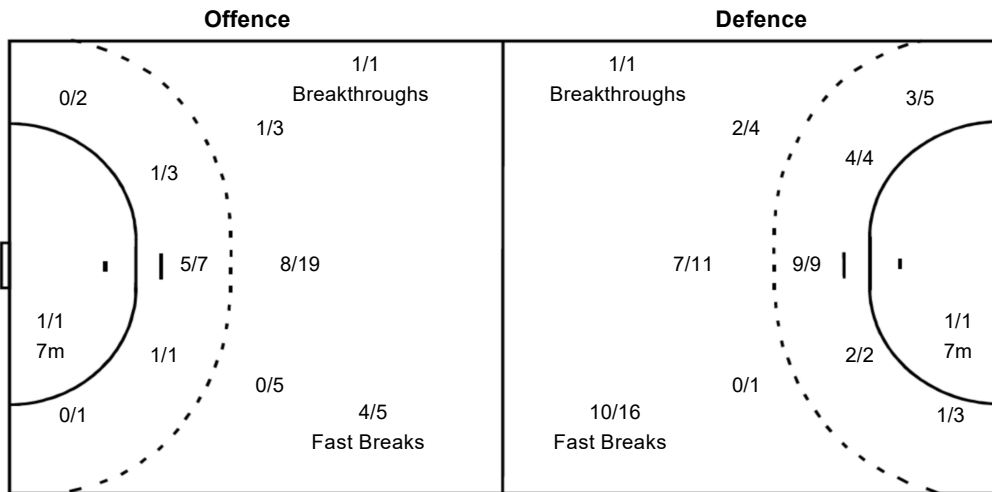

Match Team Statistics

球队每场统计

Match 45

JPN 40 - 22 KAZ

(20 - 11) (20 - 11)

Referee: LIU Y / XU X (CHN)

KAZ - Kazakhstan

Shots Distribution

Players			Goals / Shots			
3 SITNIKOVA Mariya	4 REJEMETOVA Sevara	7 ZHAPAROVA Aida	8 SITNIKOVA Valentina	9 KHARDINA Veronika	10 RADAYEVA Kristina	11 ZVYAGINA Zlata
1/1				1/1	1/1	0/1
0/1	2/2		0/1	1/1	2/4	
1/1	2/2	1/1	1/1	0/1	1/2	1/1
		2-Missed 1-Post 1-Blocked		1-Missed 1-Post 1-Blocked	1-Missed	
12 AITENOVA Zhannat	17 SEITKASSYM Zhanerke	18 PUPCHENKOVA Xeniya	24 KUANDYKOVA Zhanerke	44 ZHAPAROVA Damira	47 MYRZAMSEITOVA Madir	55 STEPANOVA Kristina
	0/1					
		0/1	1/1			
	1-Post		2-Blocked			1-Missed
77 JUMADILOVA Tansholpa	99 PUPCHENKOVA Mariya					
1/1						
	1/1					
	1-Missed					

Goalkeepers Saves / Shots

0/4	3/6	0/5
1/7	1/1	2/5
2/11	2/2	2/12

Team Goals / Shots

3/3	0/2	1/2
6/9	0/1	
8/9	0/1	4/8
6-Missed	3-Post	4-Blocked

12 AITENOVA Zhannat	0/3	3/5	0/4
	0/5	1/1	2/3
	1/8		2/8

44 ZHAPAROVA Damira	0/1	0/1	0/1
	1/2		0/2
	1/3	2/2	0/4

Legend:			
%	Efficiency	+	2 Minute + 2 Minute Suspensions
6m	6 metre Shots	7m	7 metre Shots
BC	Blue Cards	9m	9 metre Shots
FB	Fast Breaks	AS	Assists
RC	Red Cards	EG	Empty Goal
TP	Time Played	No.	Uniform Number
		TO	Turnover
		2Min	2 Minute Suspensions
		BS	Blocked Shots
		BT	Breakthroughs
		G/S	Goals/Shots
		N/A	Not Applicable
		S/S	Saves/Shots
		ST	Steals
		WC	Yellow Cards
		Wing	Wing Shots